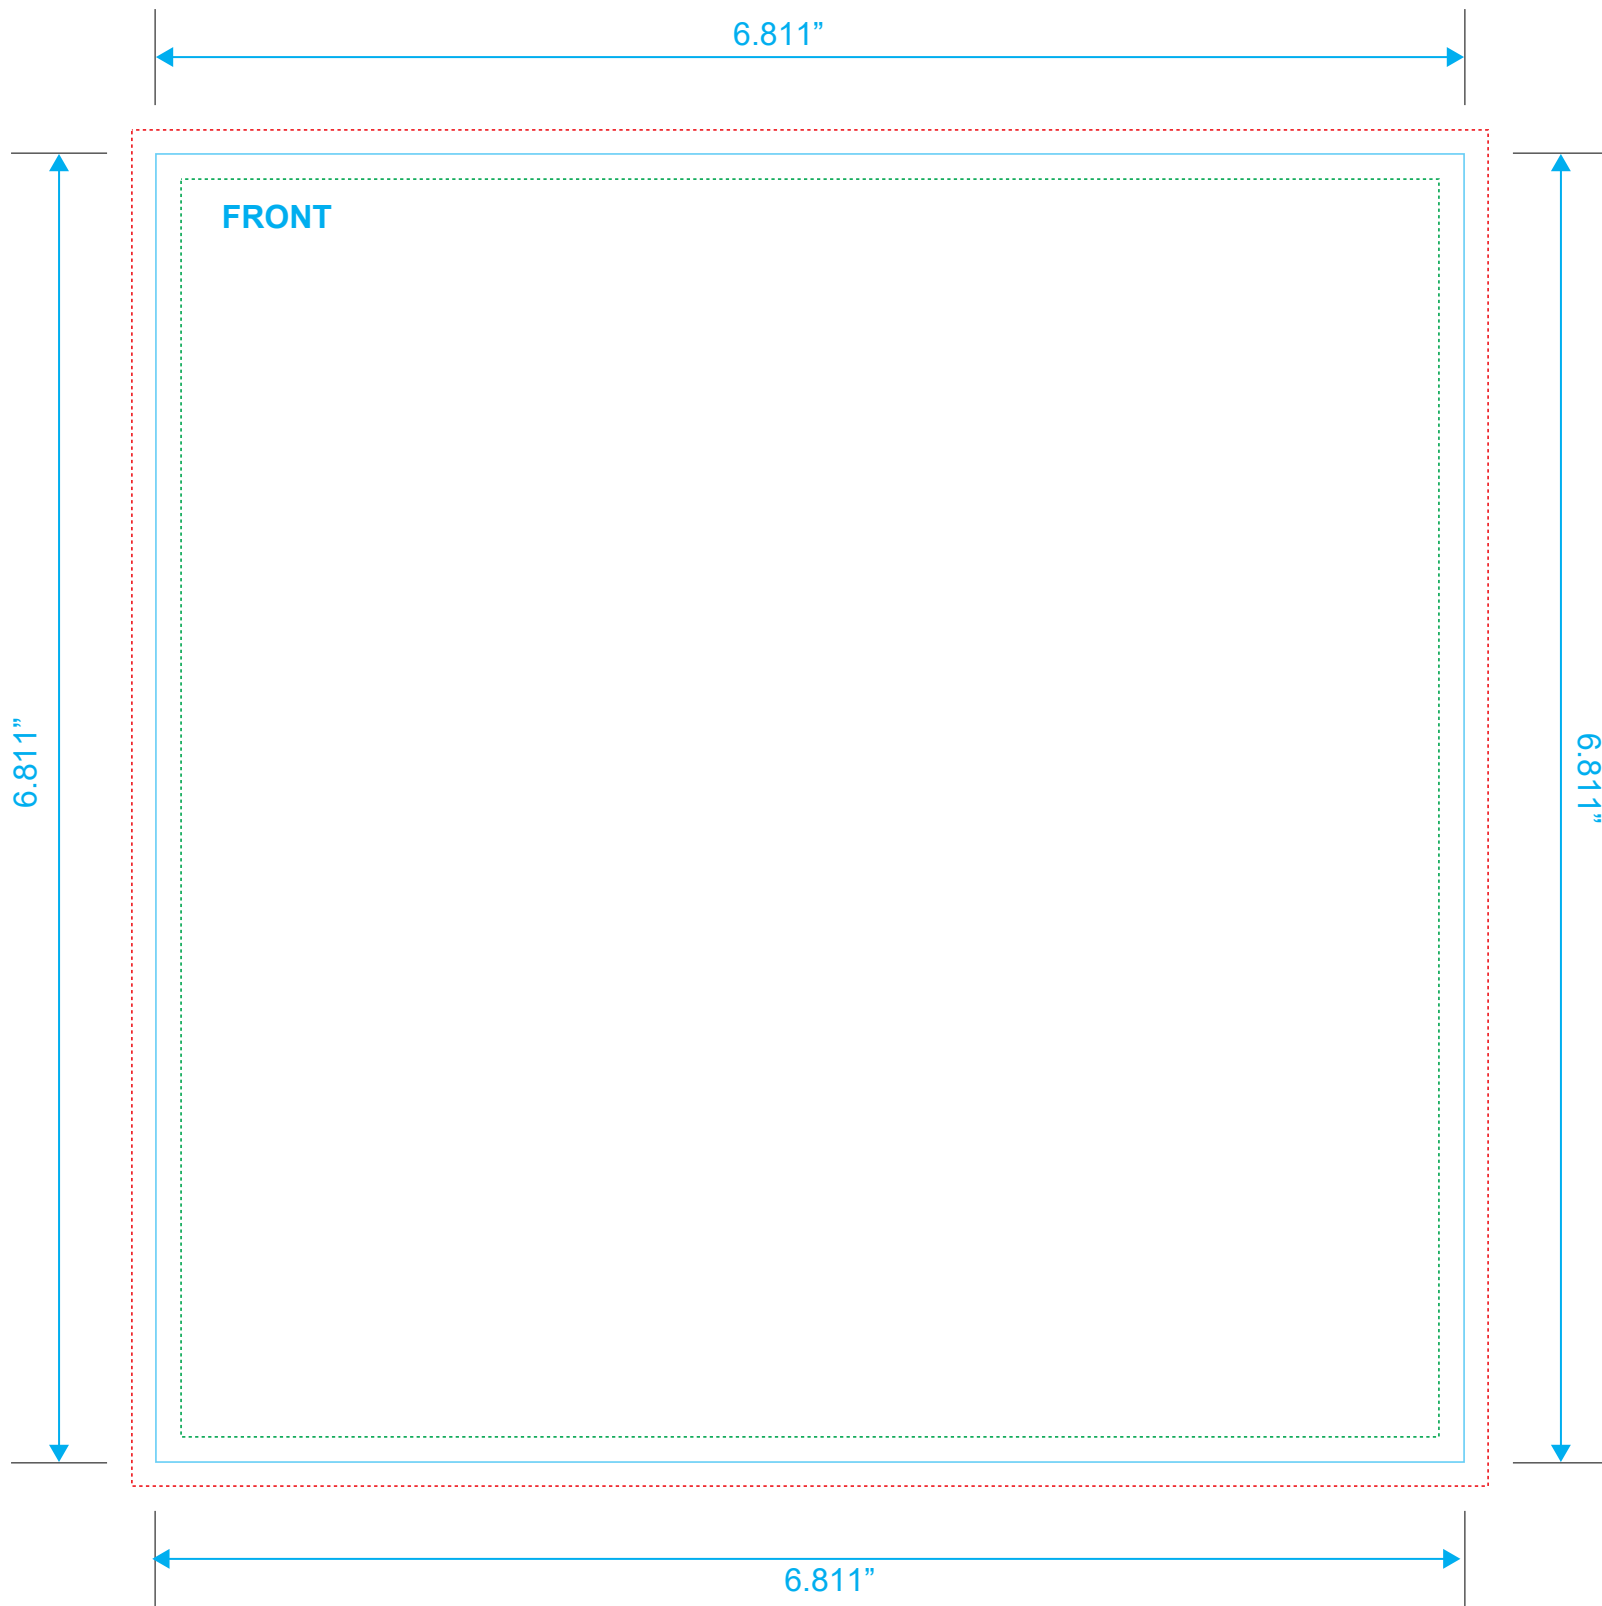

7" VINYL INSERT

Reference: Insert

Style: 1 Panel

Size: 6.811" x 6.811"

Type Safety 

Bleed Line 

Crop Line 

7" VINYL INSERT

Reference: Insert

Style: 1 Panel

Size: 6.811" x 6.811"

Type Safety 

Bleed Line 

Crop Line 