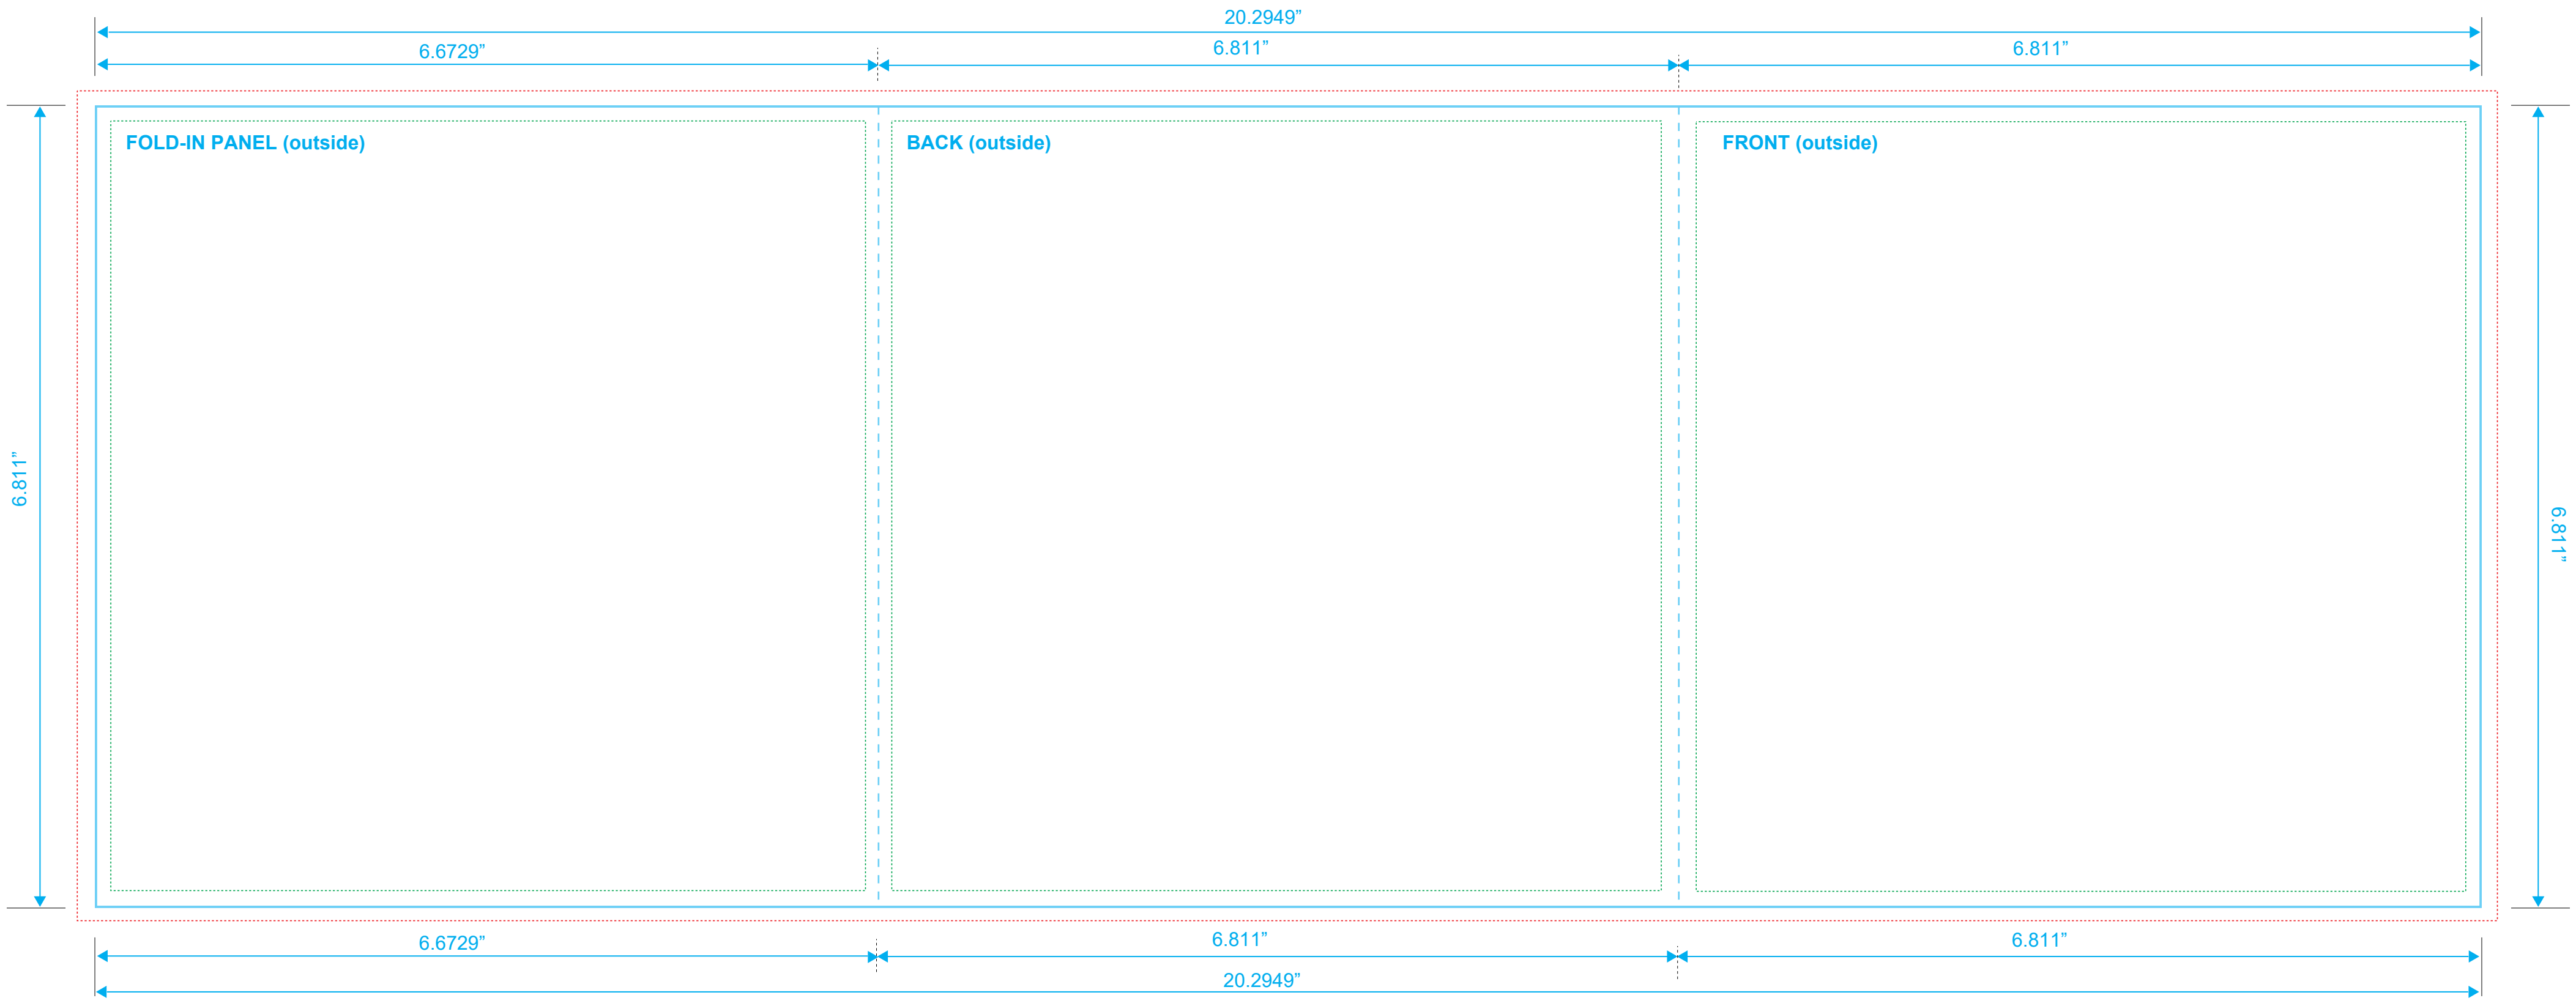

7" VINYL 3PN INSERT
 Reference: Insert
 Style: 3 Panel
 Size: 20.2949" x 6.811"

Type Safety
 Bleed Line
 Crop Line ———

7" VINYL 3PN INSERT
 Reference: Insert
 Style: 3 Panel
 Size: 20.2949" x 6.811"

Type Safety
 Bleed Line
 Crop Line ———