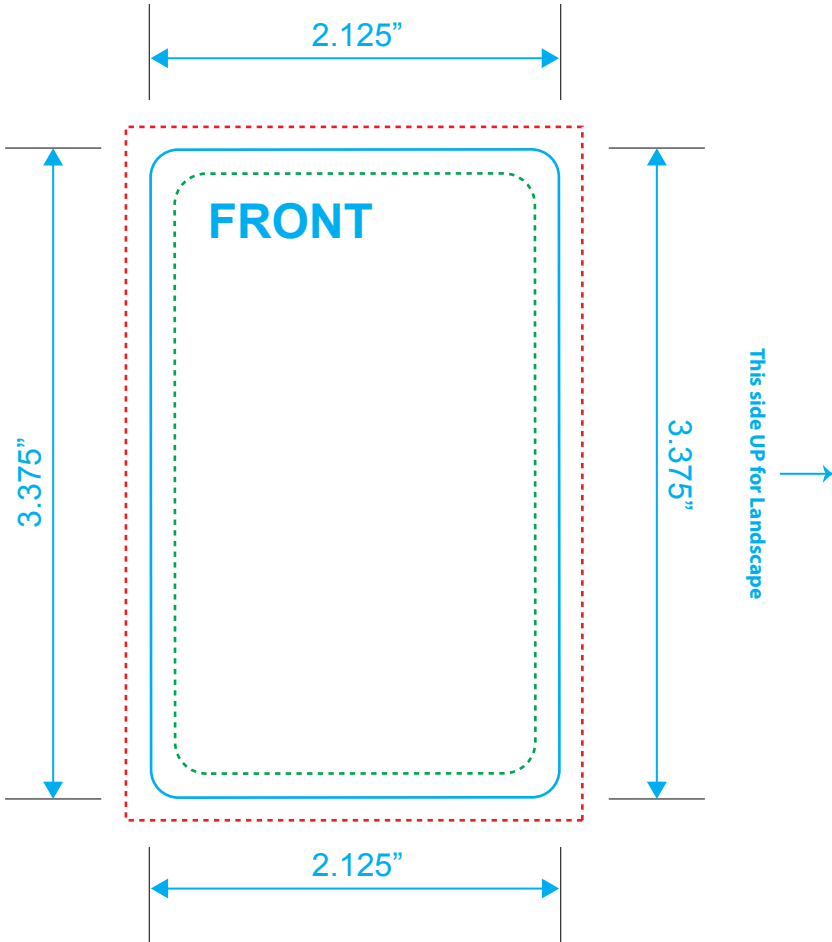

CR80 Key Card

Reference: Plastic

Style: Magnetic Strip

Size: 2.125" x 3.375"

Type Safety (green dashed line)

Bleed Line (red dashed line)

Crop Line _____ (blue solid line)

CR80 Key Card

Reference: Plastic

Style: Magnetic Strip

Size: 2.125" x 3.375"

Type Safety (green dashed line)

Bleed Line (red dashed line)

Crop Line _____ (blue solid line)