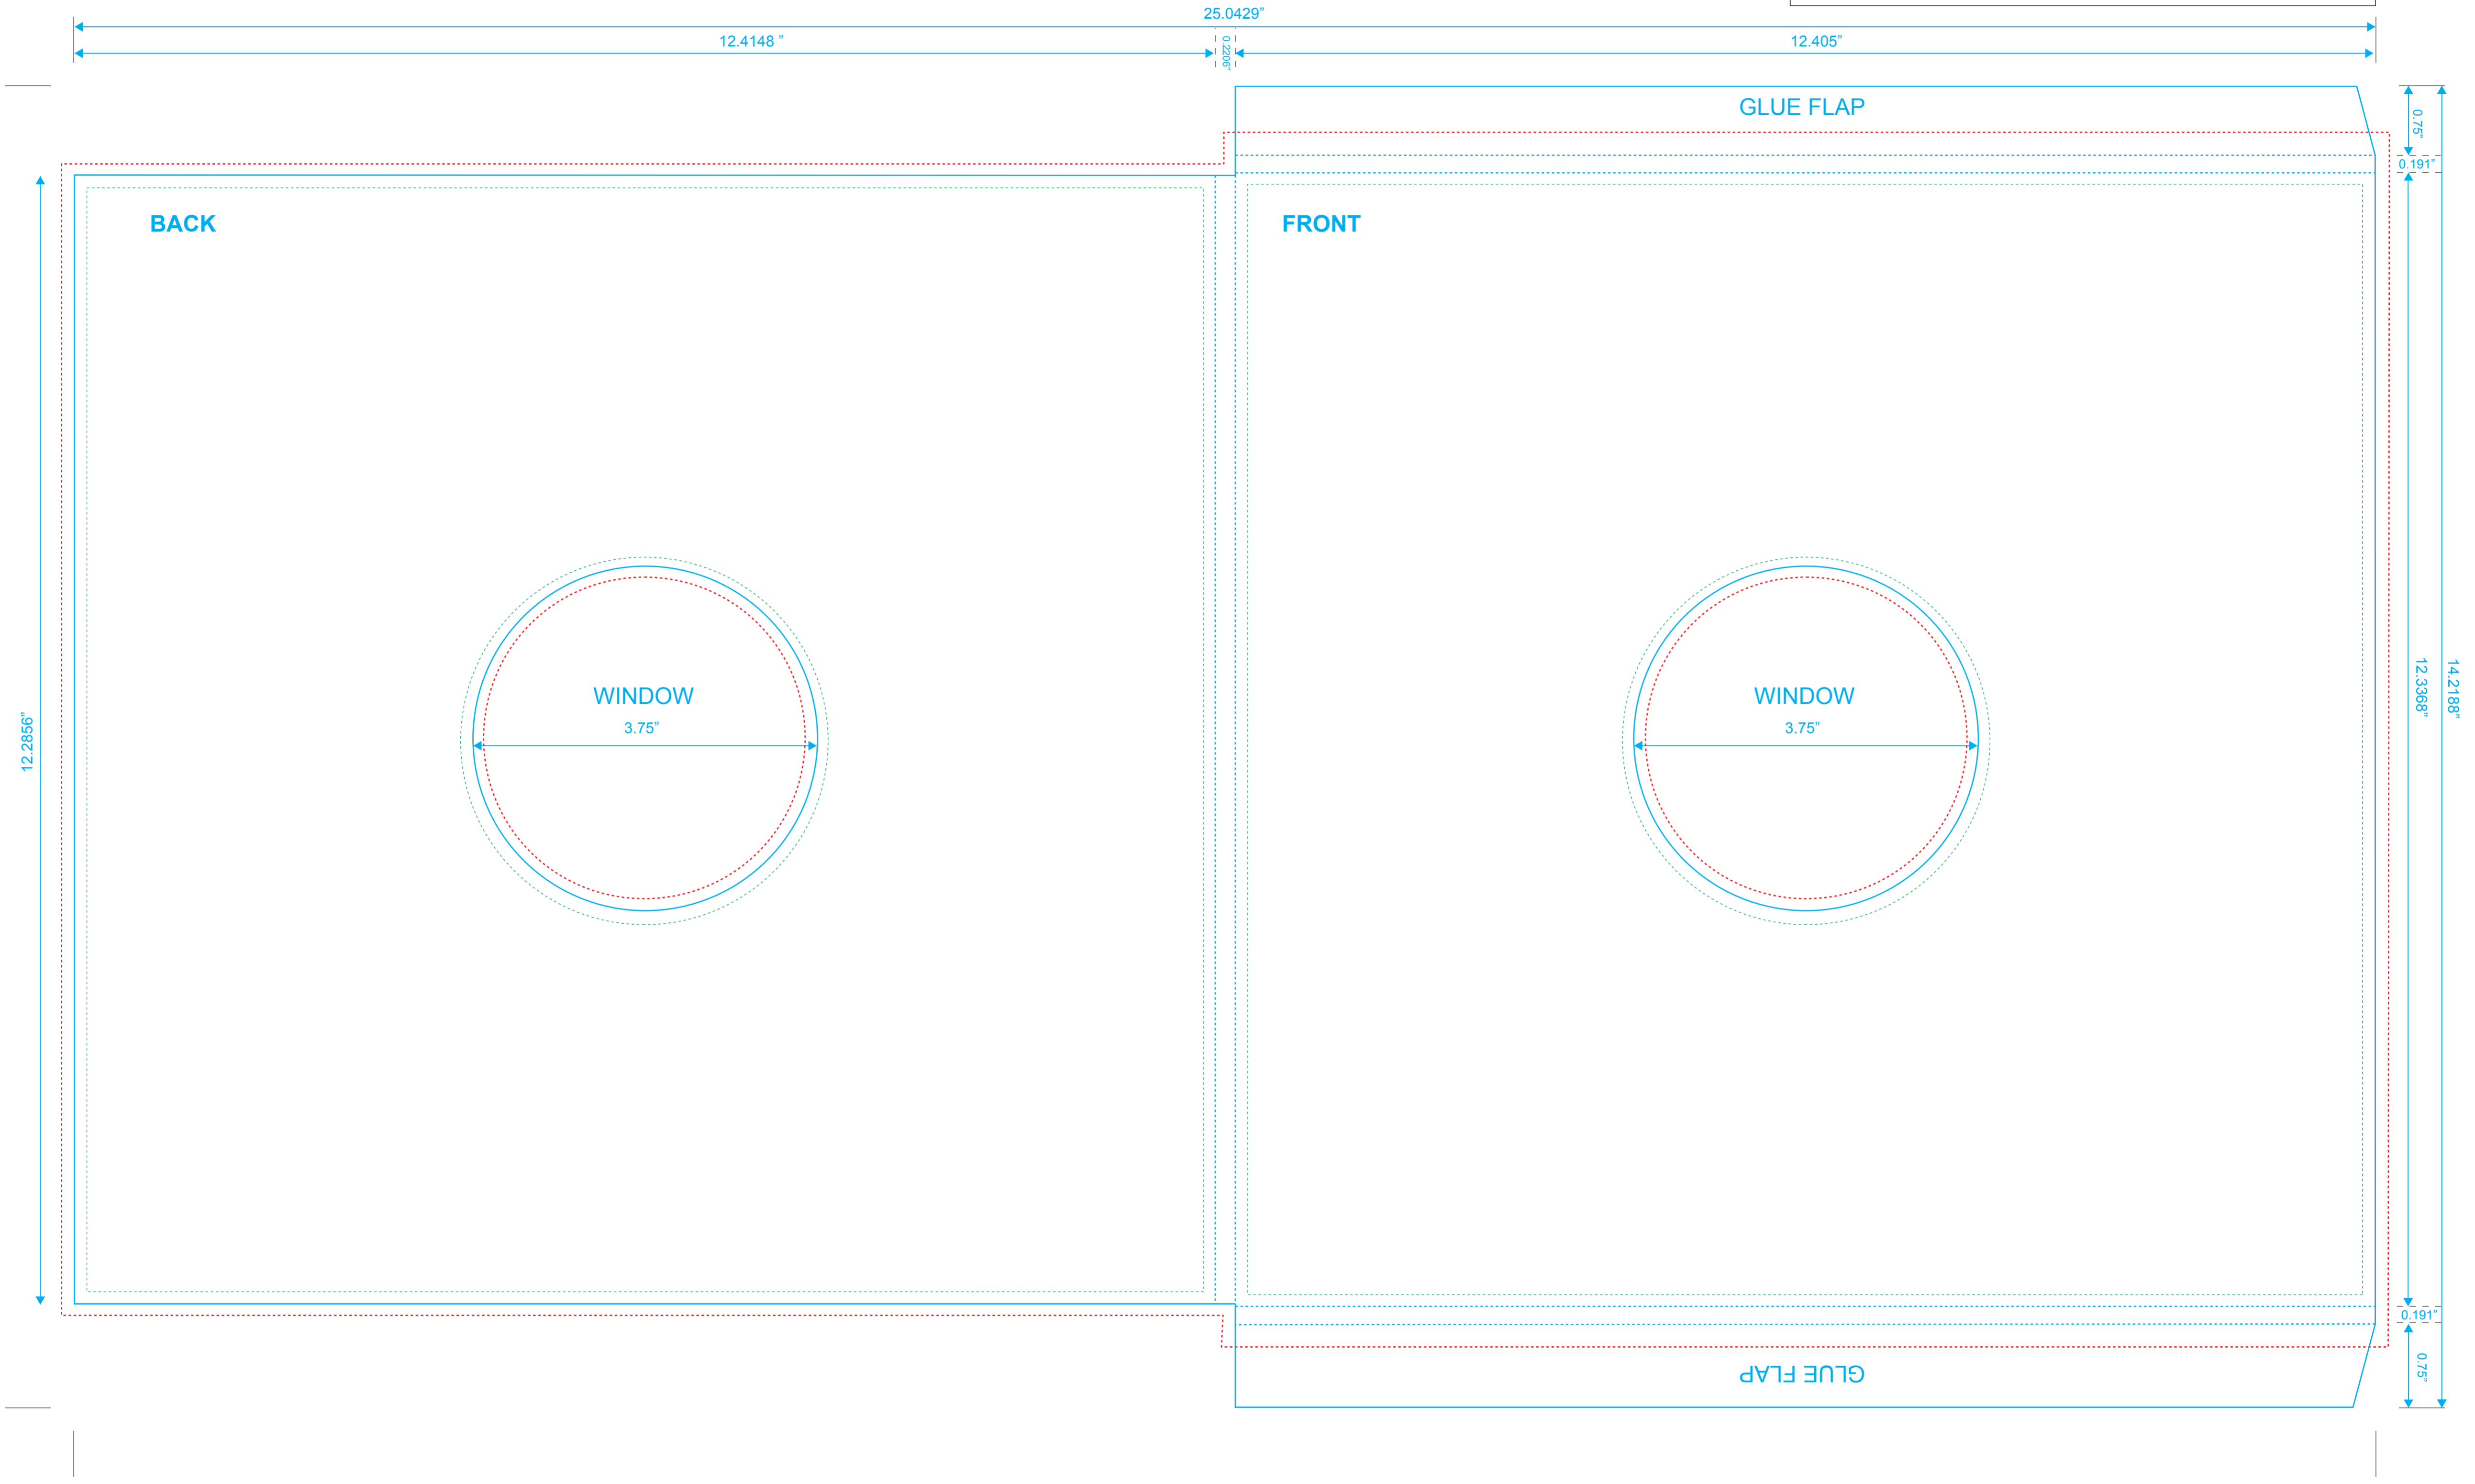

12" Vinyl Jacket
 Reference: 12" Jacket w 3/16" Spine/Windows
 Style: 2 Panels, Fit Sleeves
 Size: 25.0429" x 14.2188"

Type Safety
 Bleed Line
 Crop Line

12.2856"

12.4148"

25.0429"

0.2206"

12.405"

BACK

WINDOW
3.75"

FRONT

WINDOW
3.75"

GLUE FLAP

GLUE FLAP

0.75"

0.191"

12.3368"

0.191"

0.75"

14.2188"