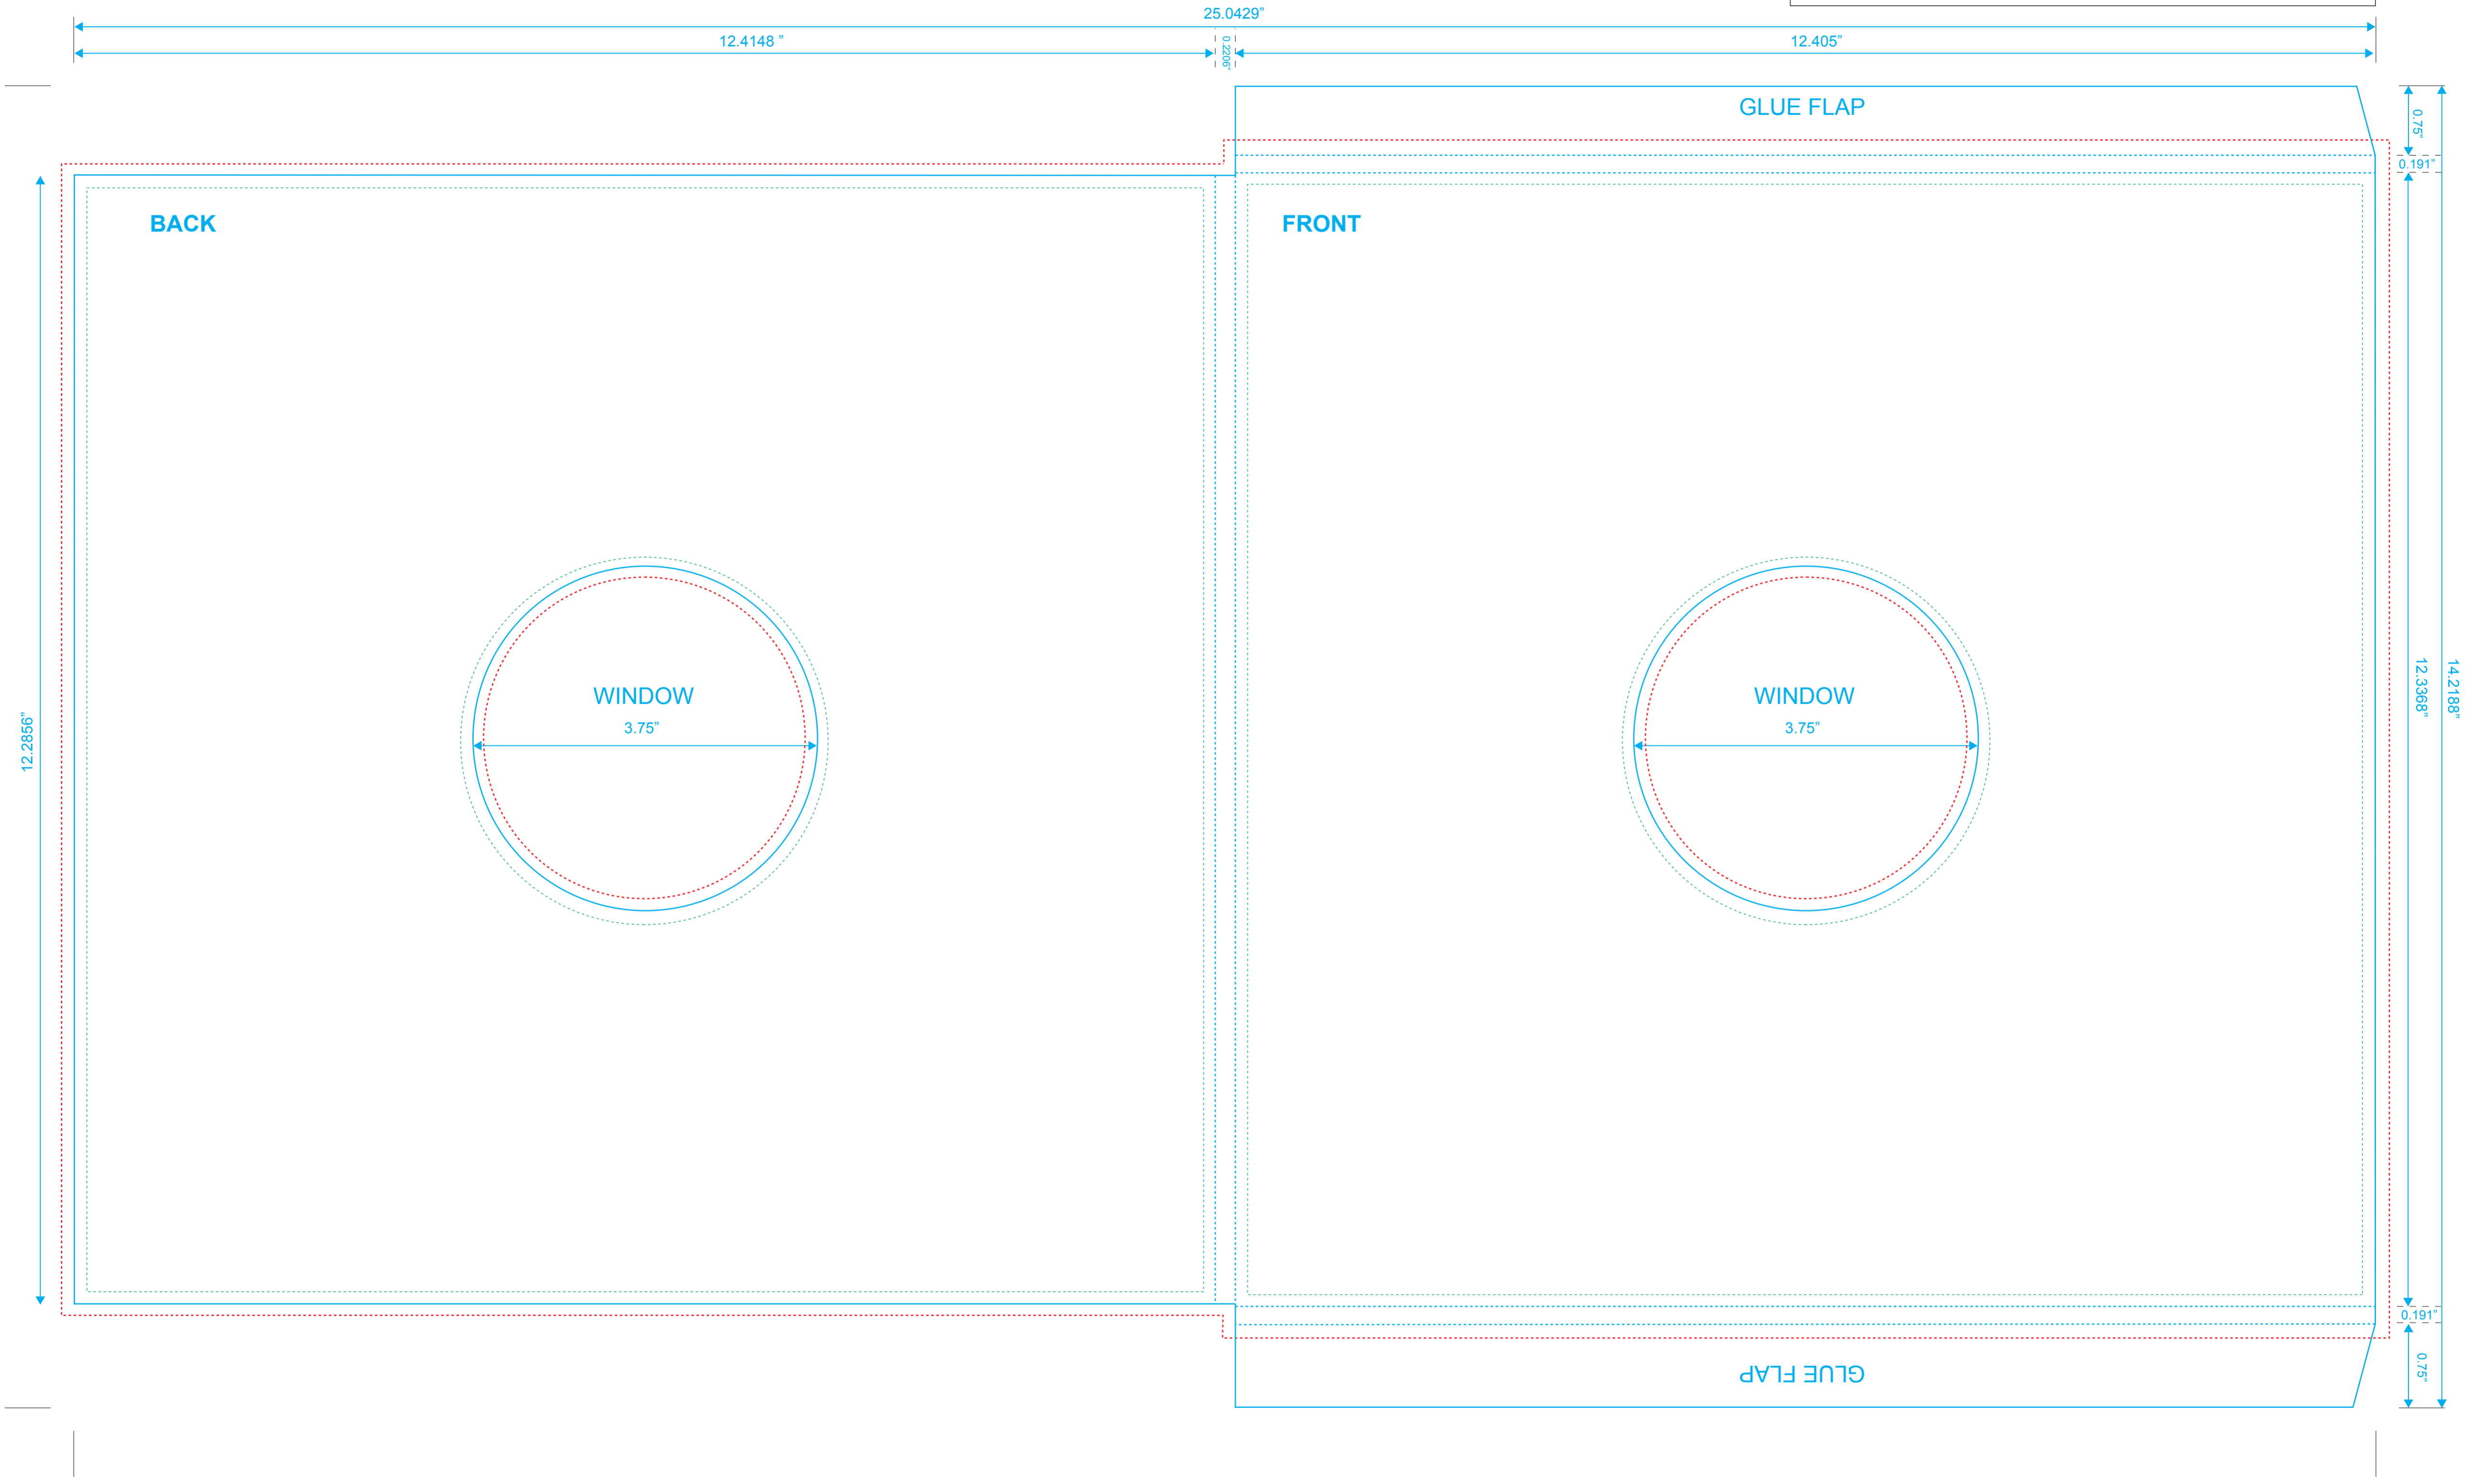

12" Vinyl Jacket
 Reference: 12" Jacket w 3/16" Spine/Windows
 Style: 2 Panels, Fit Sleeves
 Size: 25.0429" x 14.2188"

Type Safety
 Bleed Line
 Crop Line

25.0429"

12.4148"

12.405"

12.2856"

WINDOW
3.75"

WINDOW
3.75"

GLUE FLAP

GLUE FLAP

FRONT

BACK

0.75"
0.191"

12.3368"
14.2188"

0.191"
0.75"