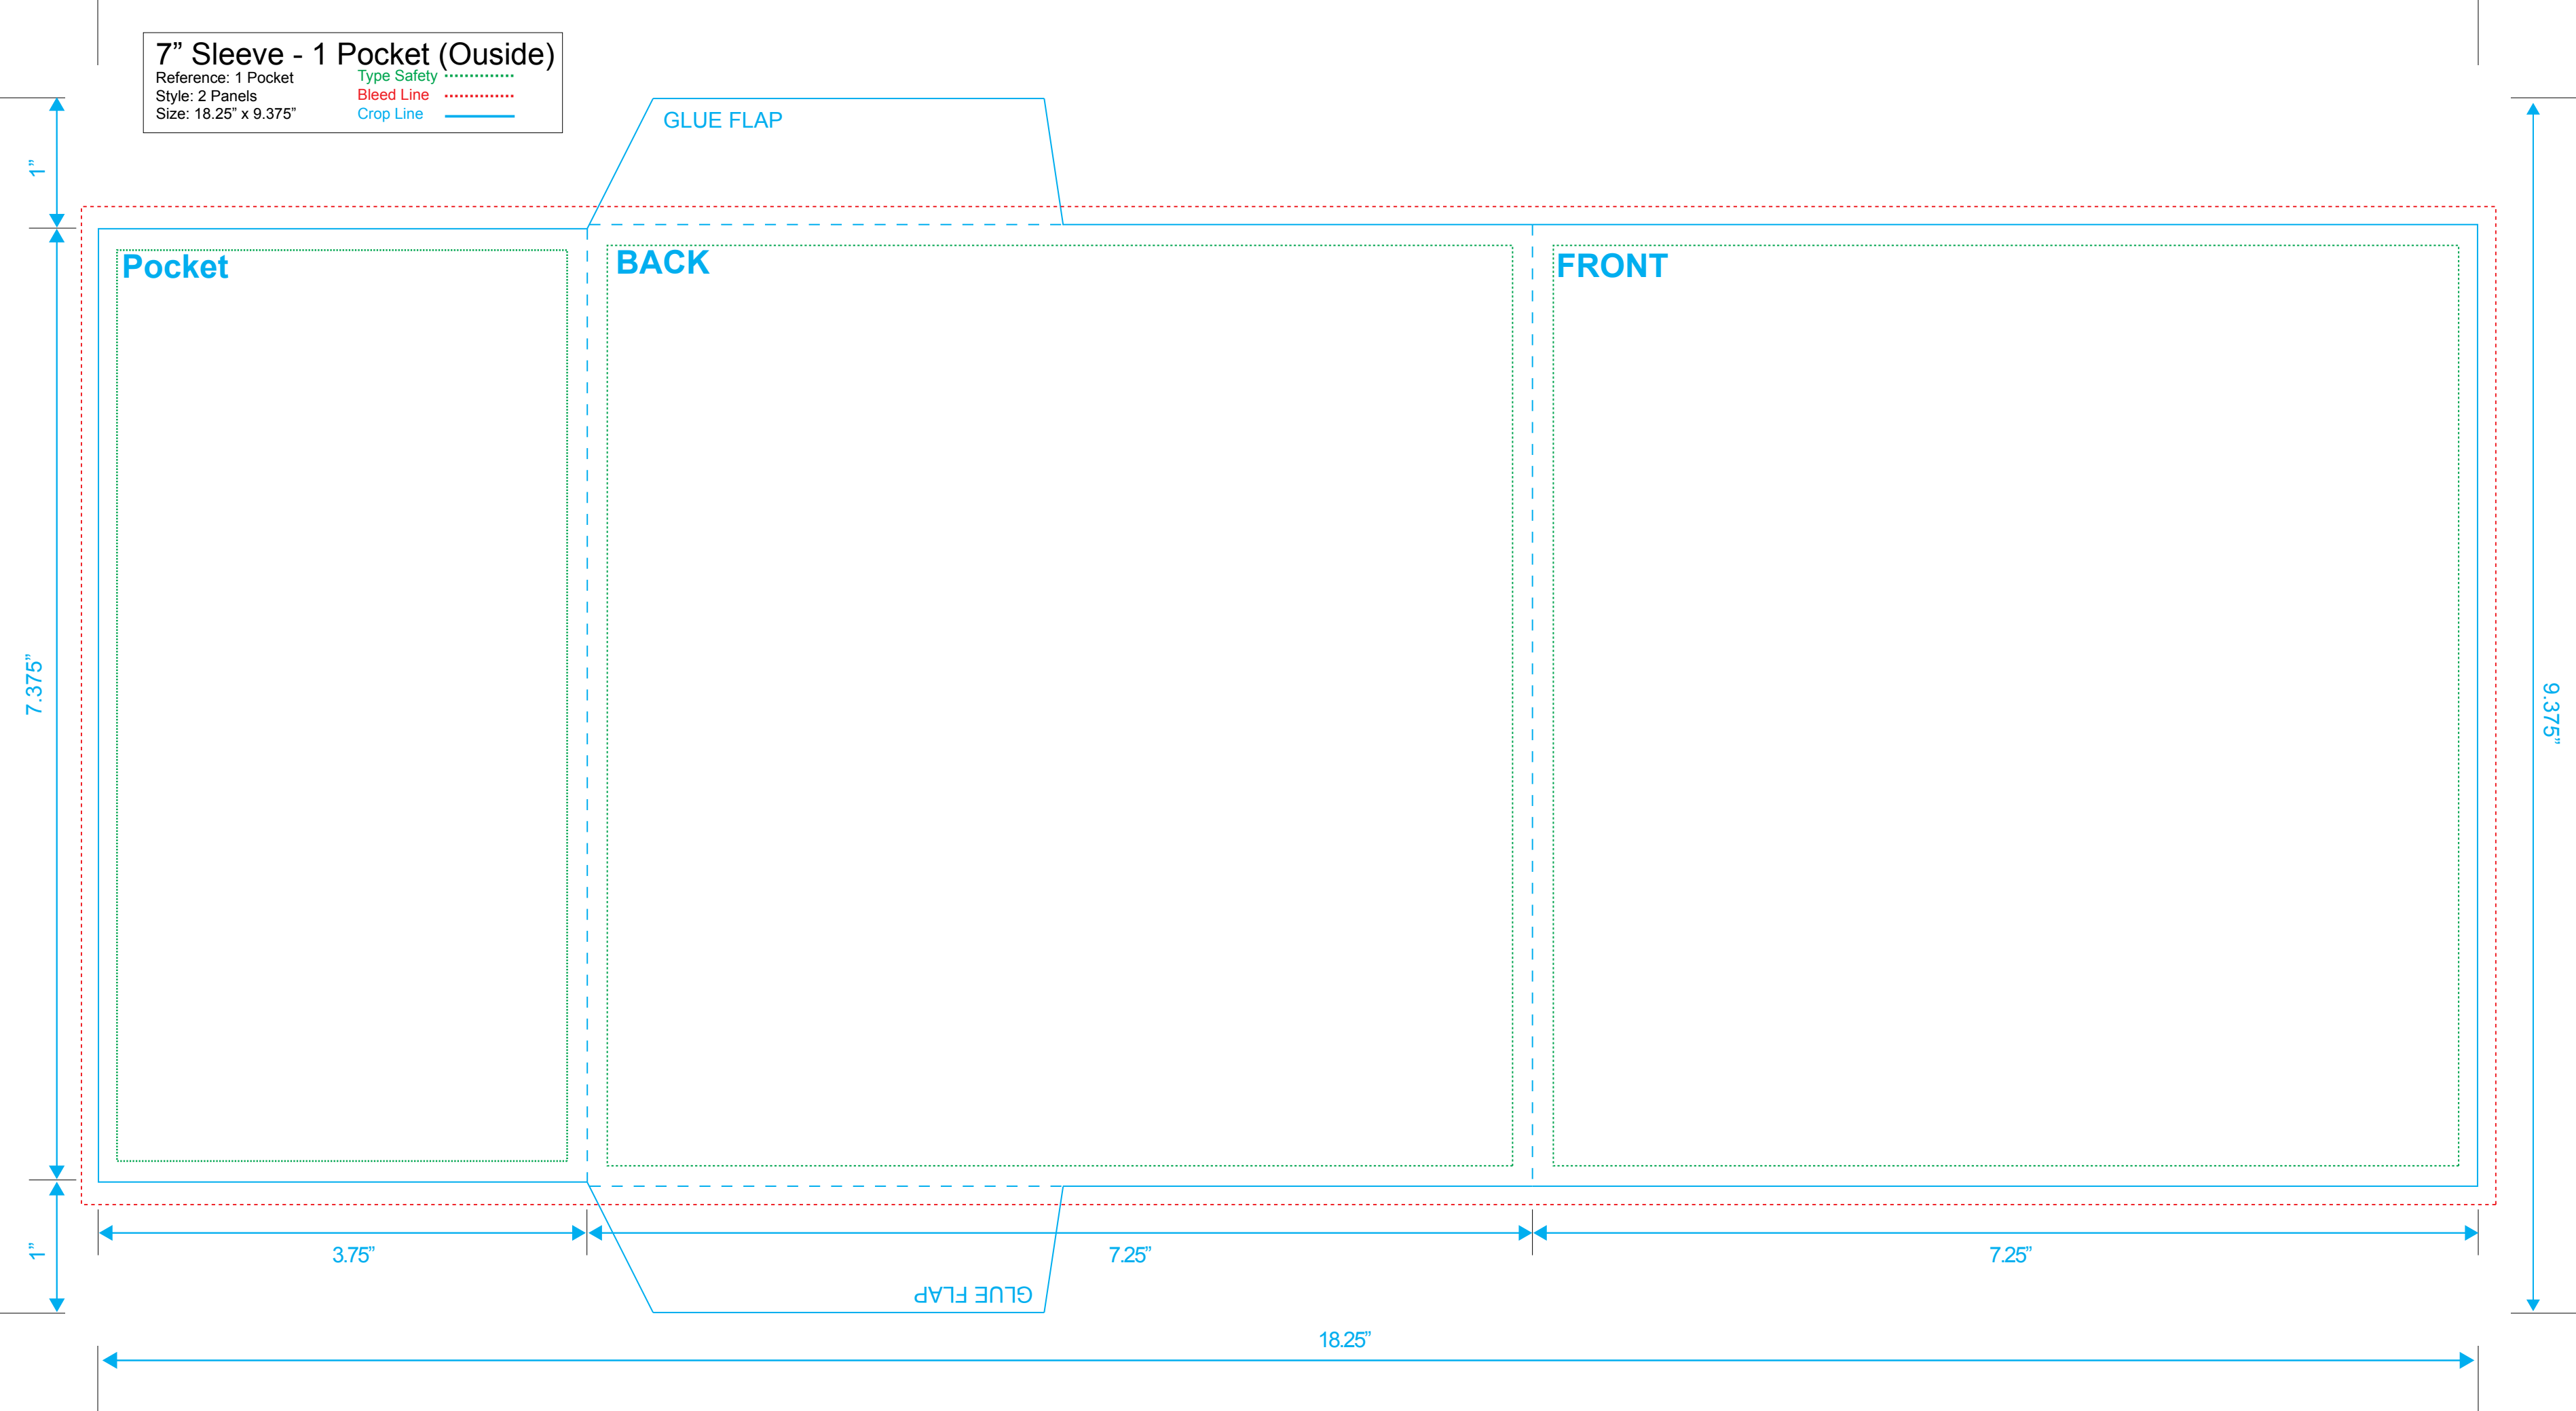

# 7" Sleeve - 1 Pocket (Outside)

Reference: 1 Pocket

Style: 2 Panels

Size: 18.25" x 9.375"

Type Safety

Bleed Line

Crop Line

.....

# 7" Sleeve - 1 Pocket (Inside)

Reference: 1 Pocket

Style: 2 Panels

Size: 18.25" x 9.375"

Type Safety

Bleed Line

Crop Line