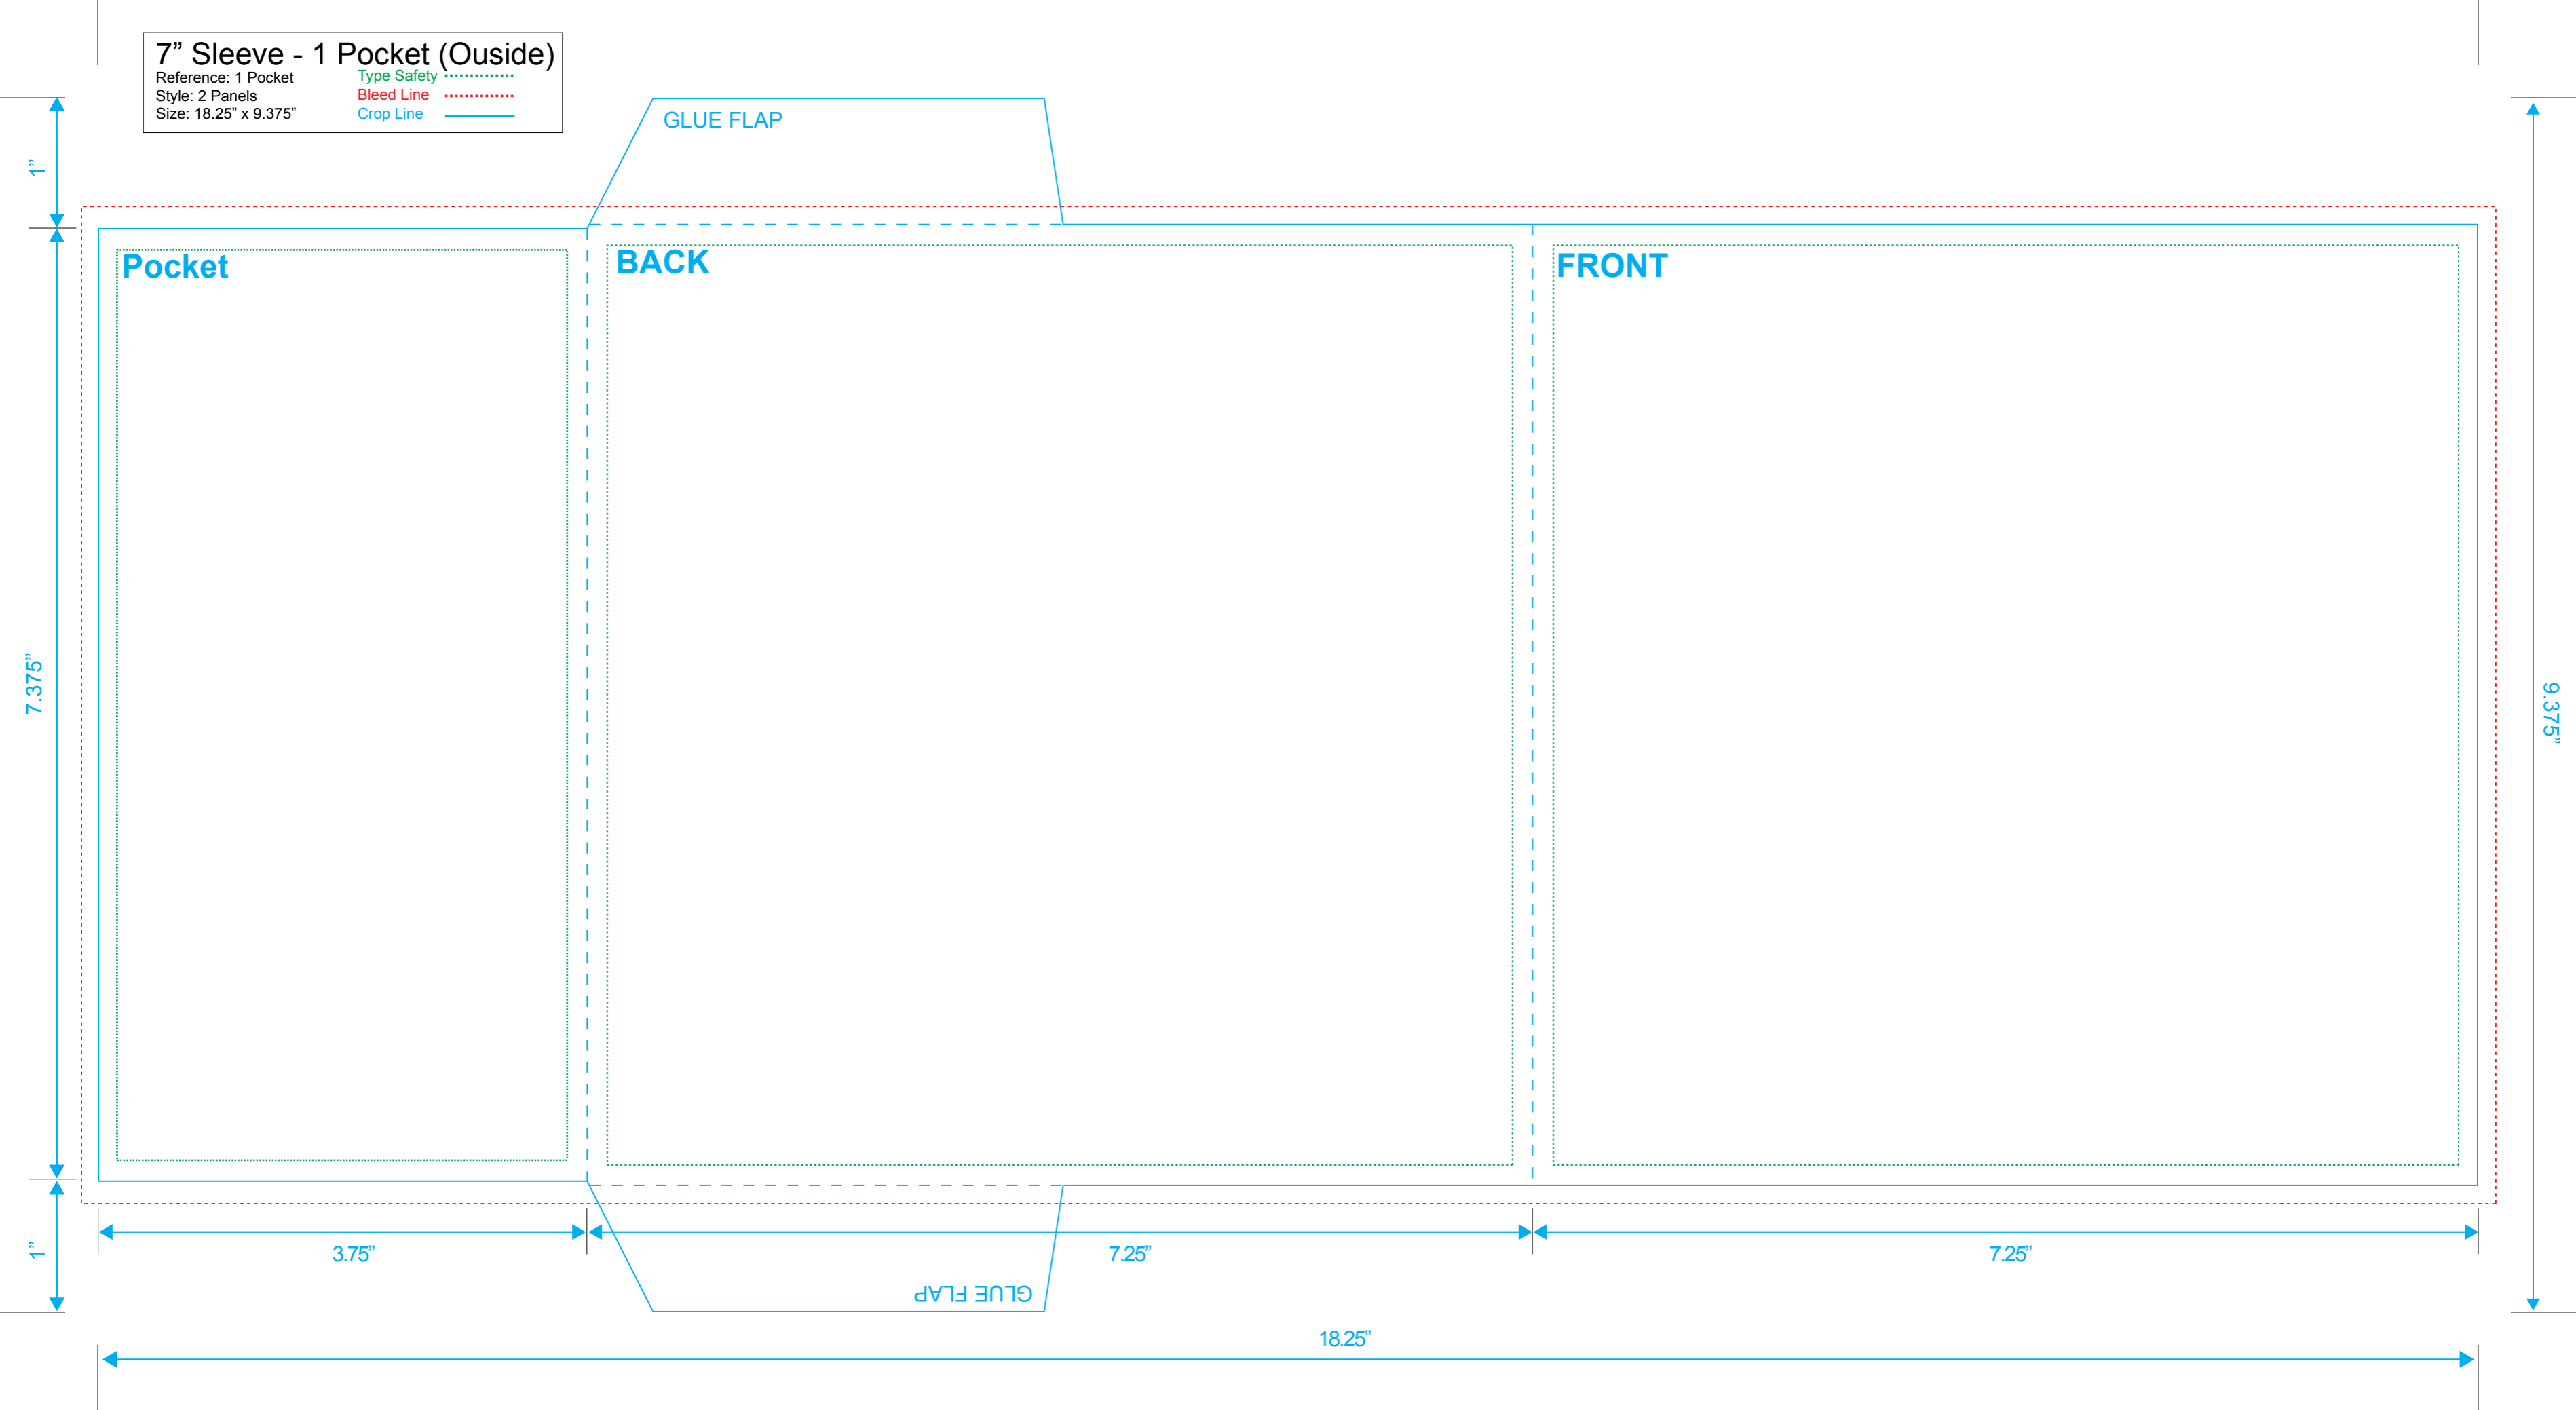

# 7" Sleeve - 1 Pocket (Outside)

Reference: 1 Pocket

Style: 2 Panels

Size: 18.25" x 9.375"

Type Safety

Bleed Line

Crop Line

.....

# 7" Sleeve - 1 Pocket (Inside)

Reference: 1 Pocket

Style: 2 Panels

Size: 18.25" x 9.375"

Type Safety

Bleed Line

Crop Line