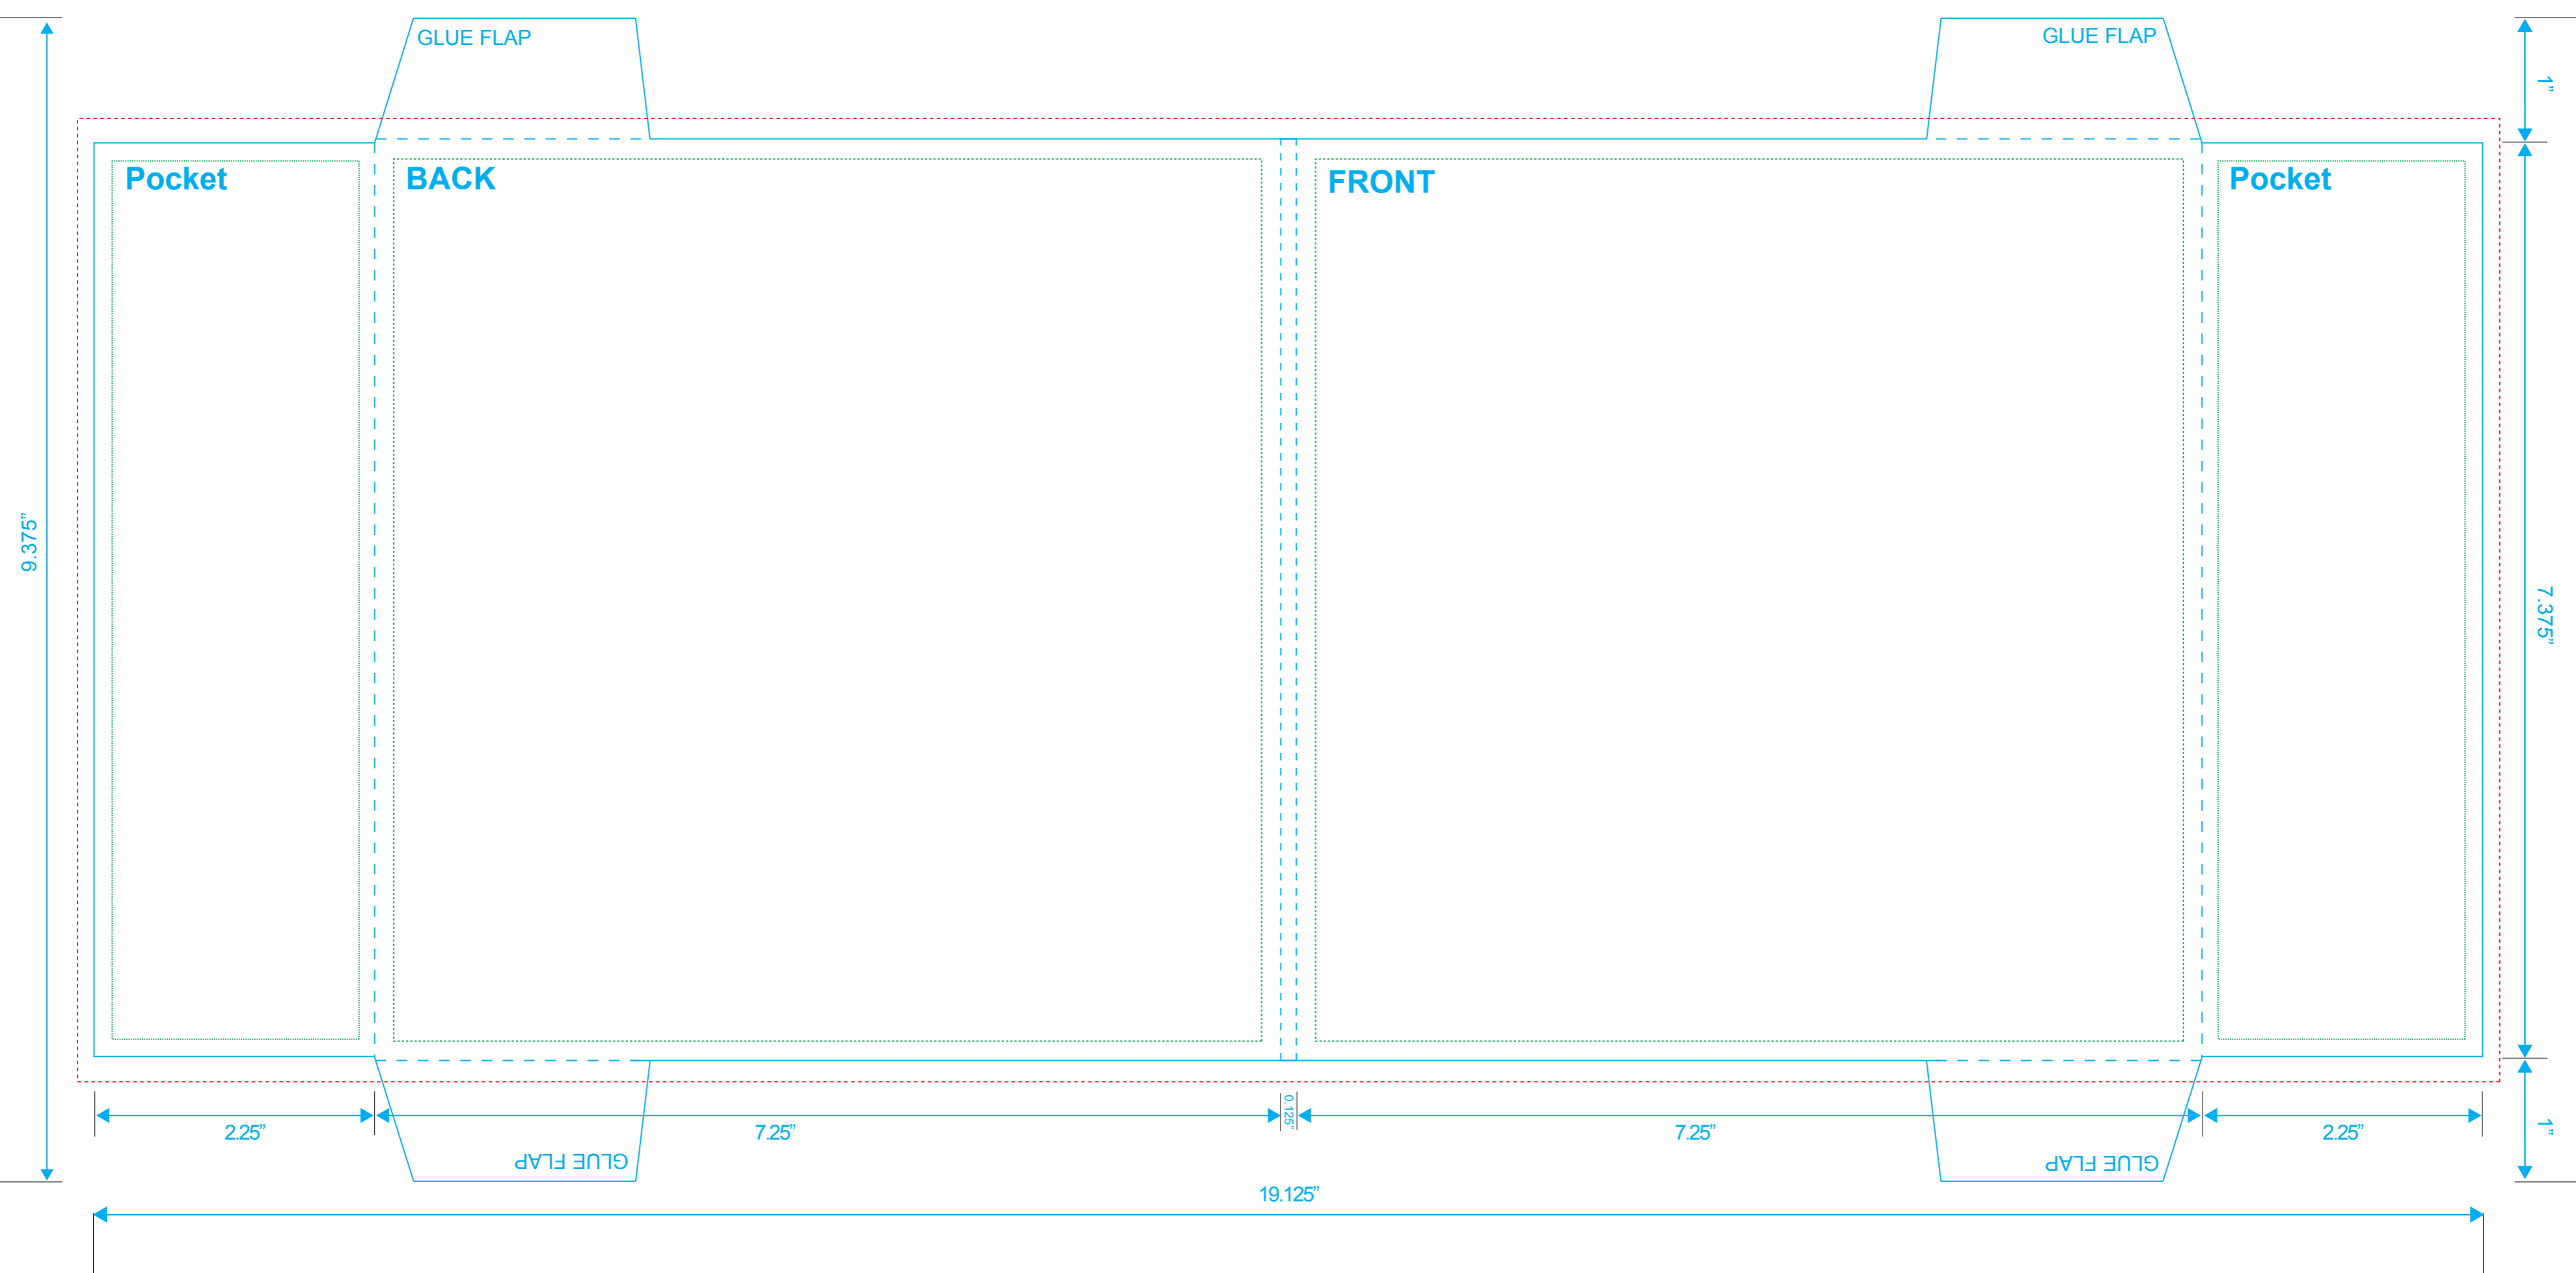

7" Sleeve - 2 Pockets (Outside)

Reference: 2 Pocket

Style: 2 Panels

Size: 19.125" x 9.375"

Type Safety

Bleed Line

Crop Line

7" Sleeve - 2 Pockets (inside)

Reference: 2 Pocket
Style: 2 Panels
Size: 19.125" x 9.375"

Type Safety
Bleed Line
Crop Line ———