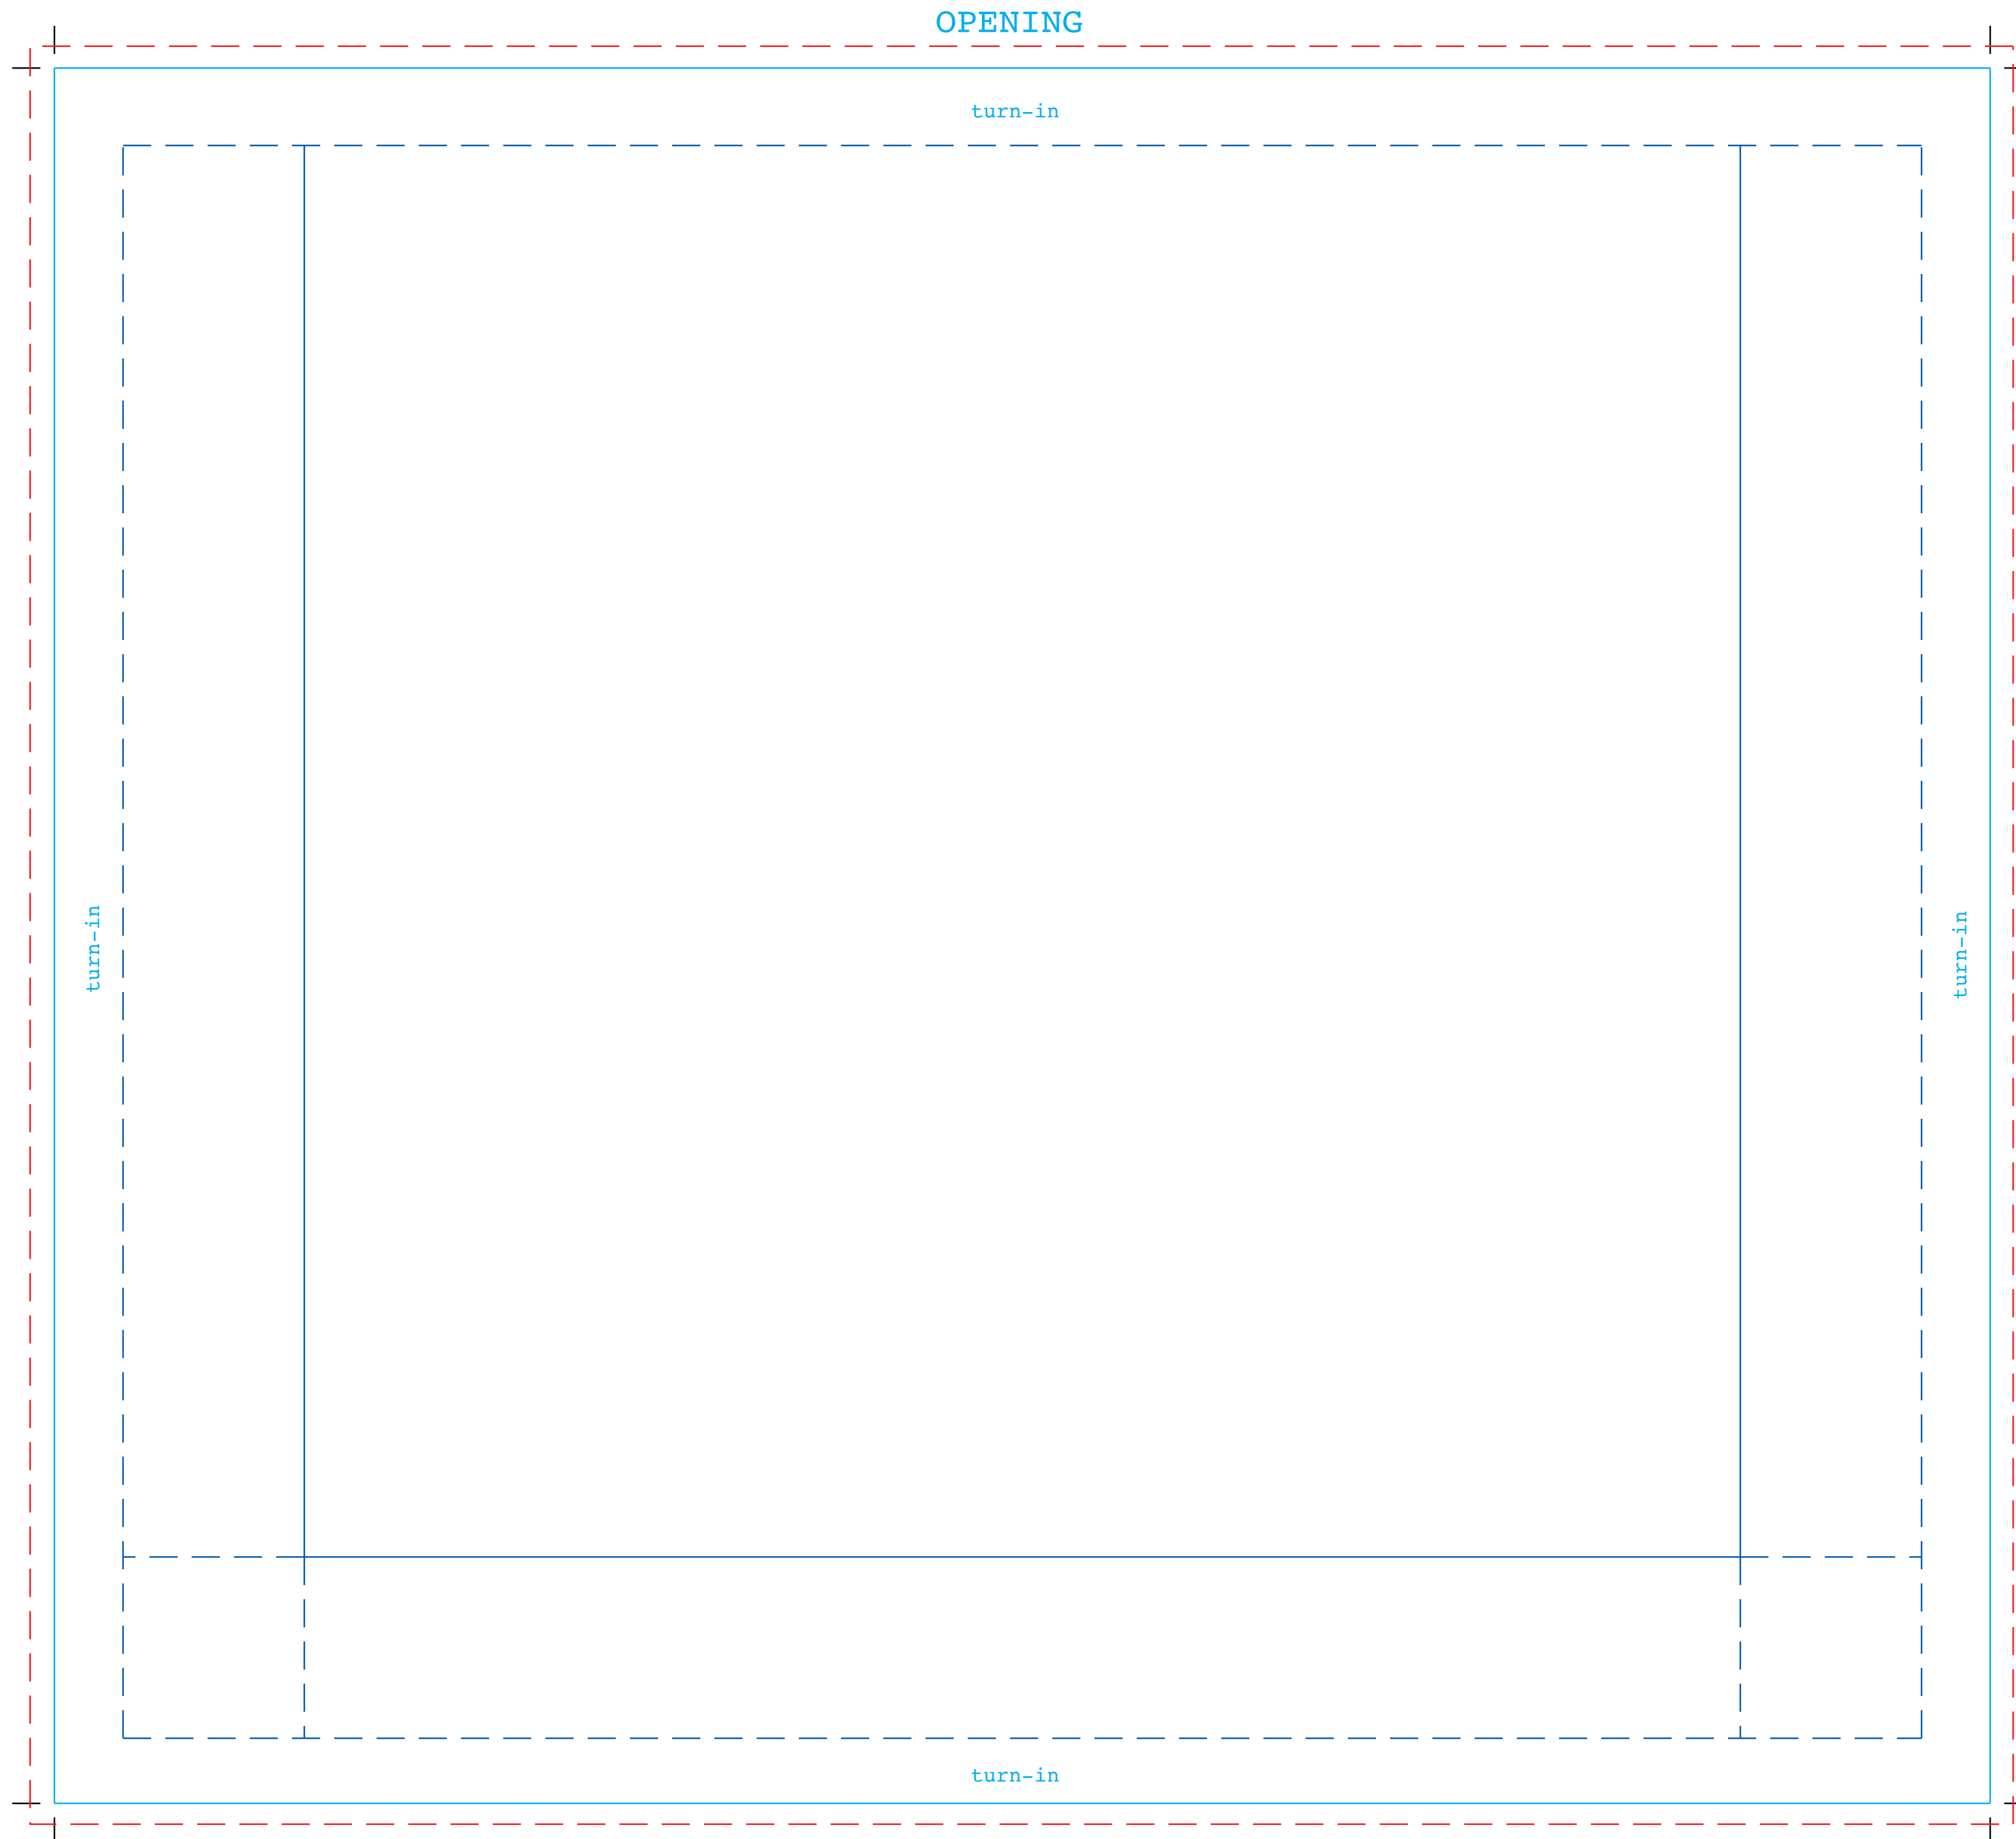

# 5 Album Slipcase

Cut —————

Fold = = = = =

Bleed - - - - -

ALBUM SET SLIPCASE - 2-piece construction  
Outer/front wrap and inner/back wrap/label  
re: 12-7/16 x 12-3/8 x 1-1/5" slipcase

Layouts include wrap-around allowance  
for more accurate panel placement

- stock - 70# litho C/1/S - NOTE GRAIN DIRECTIONS INDICATED
- trimmed sizes as shown (ref. crop marks)
- PLEASE RETAIN OUR CROP MARKS FOR REFERENCE
- MINIMUM 1/8" PRINT BLEED ALL AROUND OUTSIDE PERIMETERS SHOWN
- extend all graphics/backgrounds through corners, turn-ins and bleeds
- non-gluable varnish/UV requires corner masking: provided by request
- \*\* IF AQUEOUS COATING, NO KNOCKOUTS REQUIRED
- \*\* any coatings etc. MUST be animal glue compatible

## OUTER/FRONT wrap

- trimmed size: 17-3/16 x 15-13/32"

<< PAPER GRAIN >>

## BACK label

- trimmed size: 12-7/16 x 13-1/16"

<< PAPER GRAIN >>