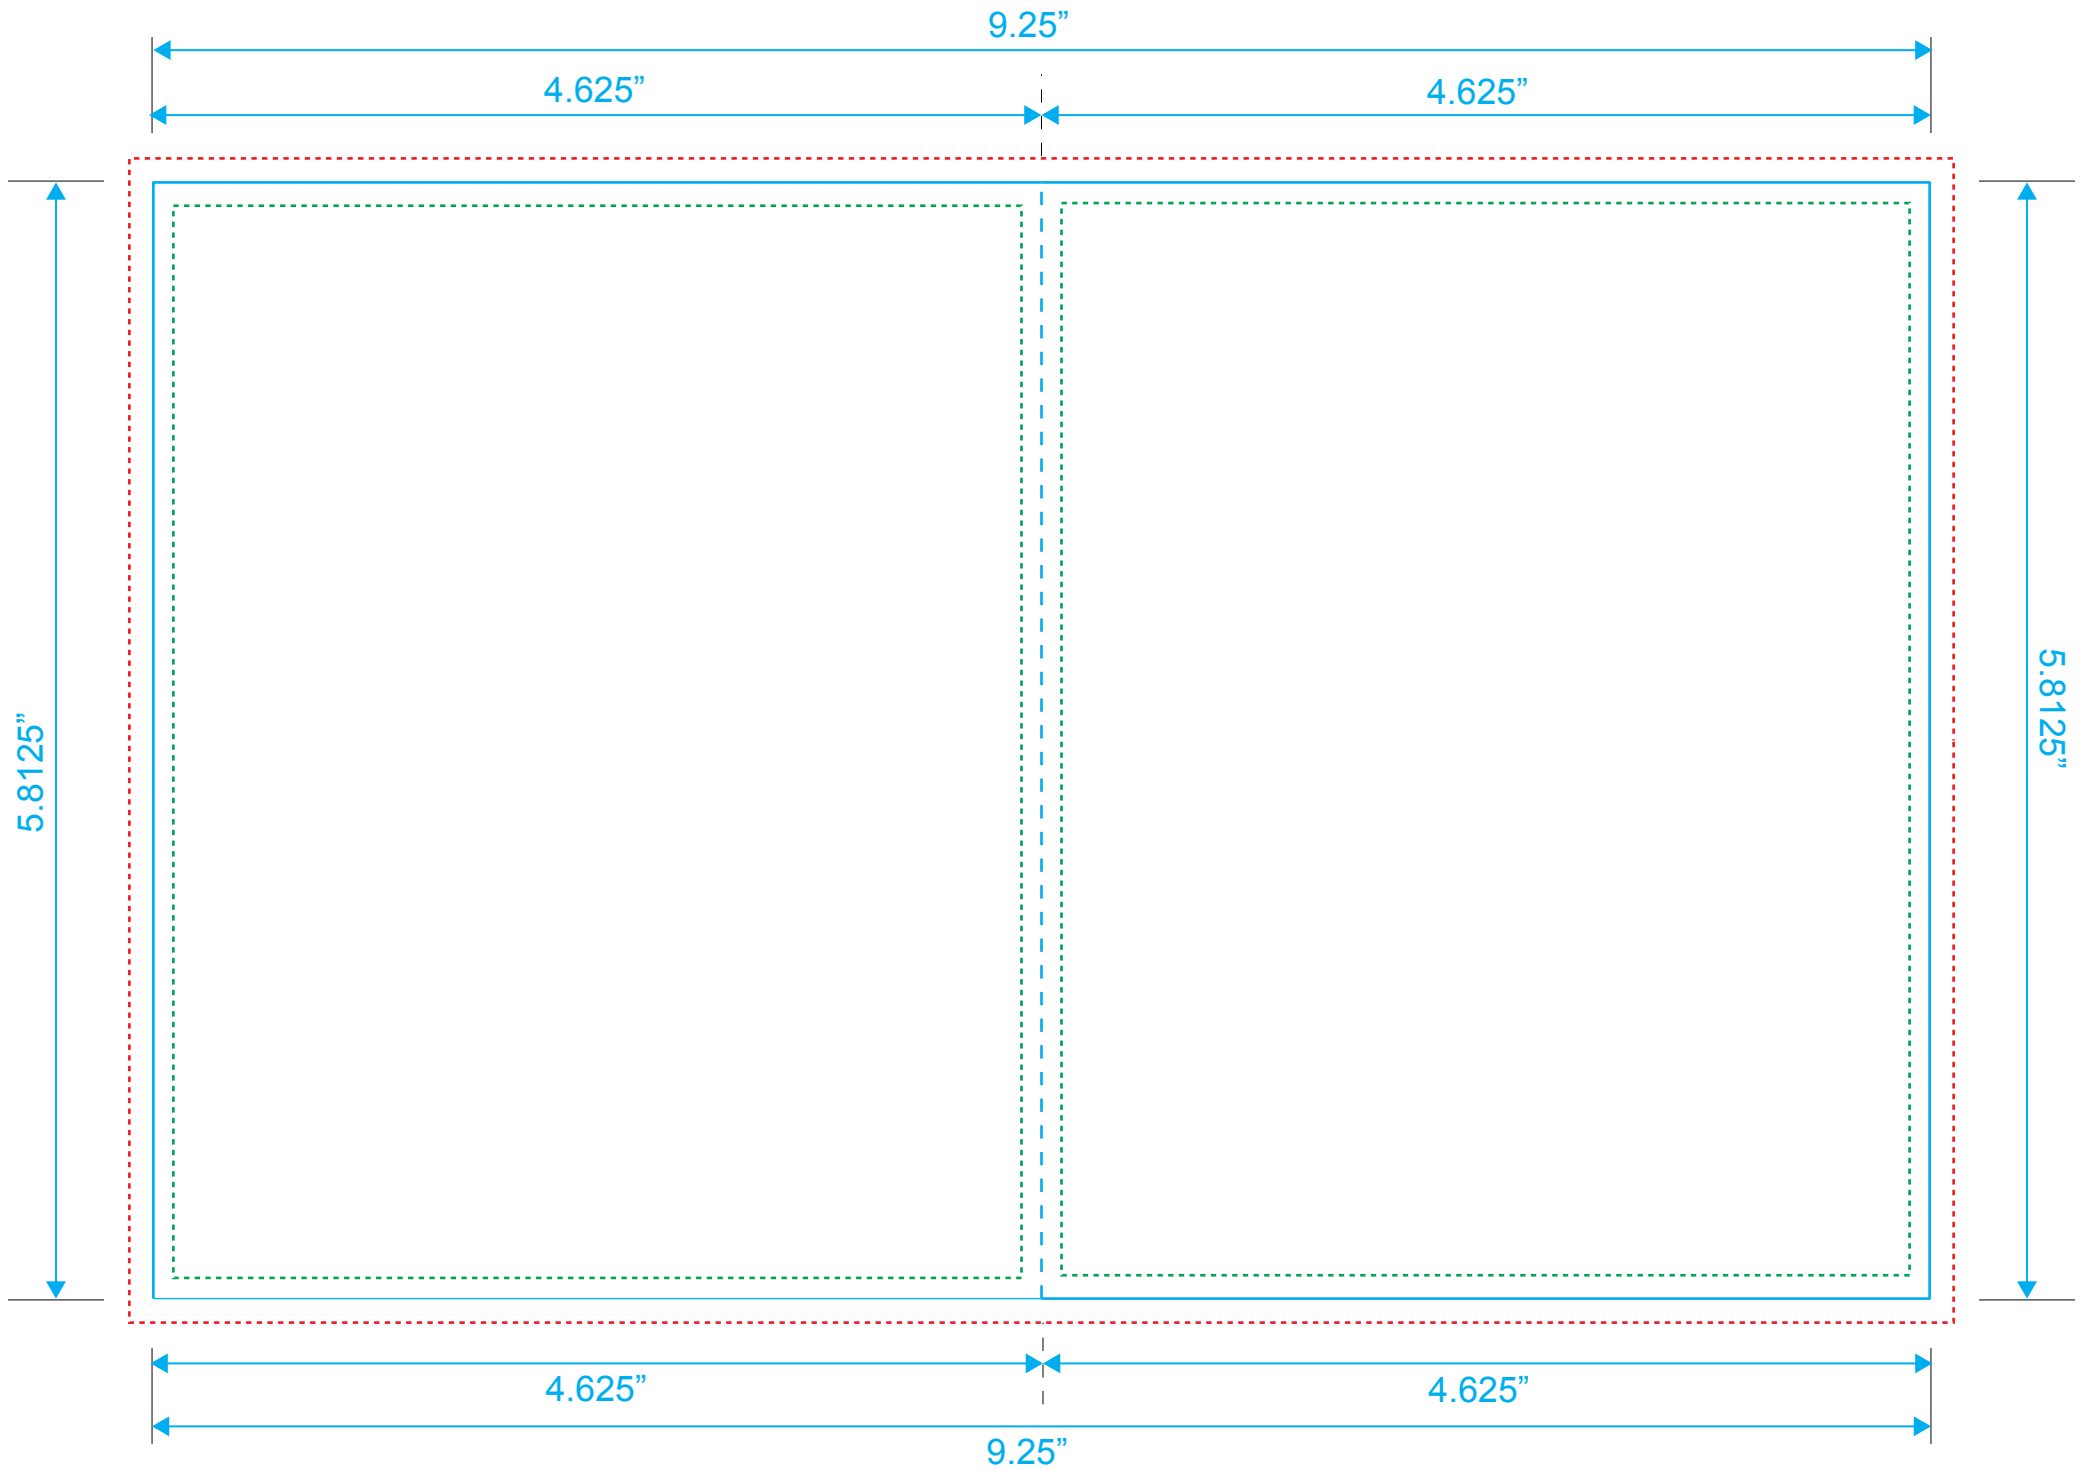

Blu-Ray 12 Page Booklet

Reference: Insert

Style: 2 Panels

Size: 9.25" x 5.8125"

Type Safety (green dotted line)

Bleed Line (red dotted line)

Crop Line _____ (blue solid line)

INSIDE BACK - Page 12

FRONT - Page 1

Blu-Ray 12 Page Booklet

Reference: Insert

Style: 2 Panels

Size: 9.25" x 5.8125"

Type Safety
Bleed Line

Crop Line _____

Page 2

Page 11

Blu-Ray 12 Page Booklet

Reference: Insert

Style: 2 Panels

Size: 9.25" x 5.8125"

Type Safety

Bleed Line

Crop Line _____

Page 10

Page 3

Blu-Ray 12 Page Booklet

Reference: Insert

Style: 2 Panels

Size: 9.25" x 5.8125"

Type Safety
Bleed Line
Crop Line _____

Page 4