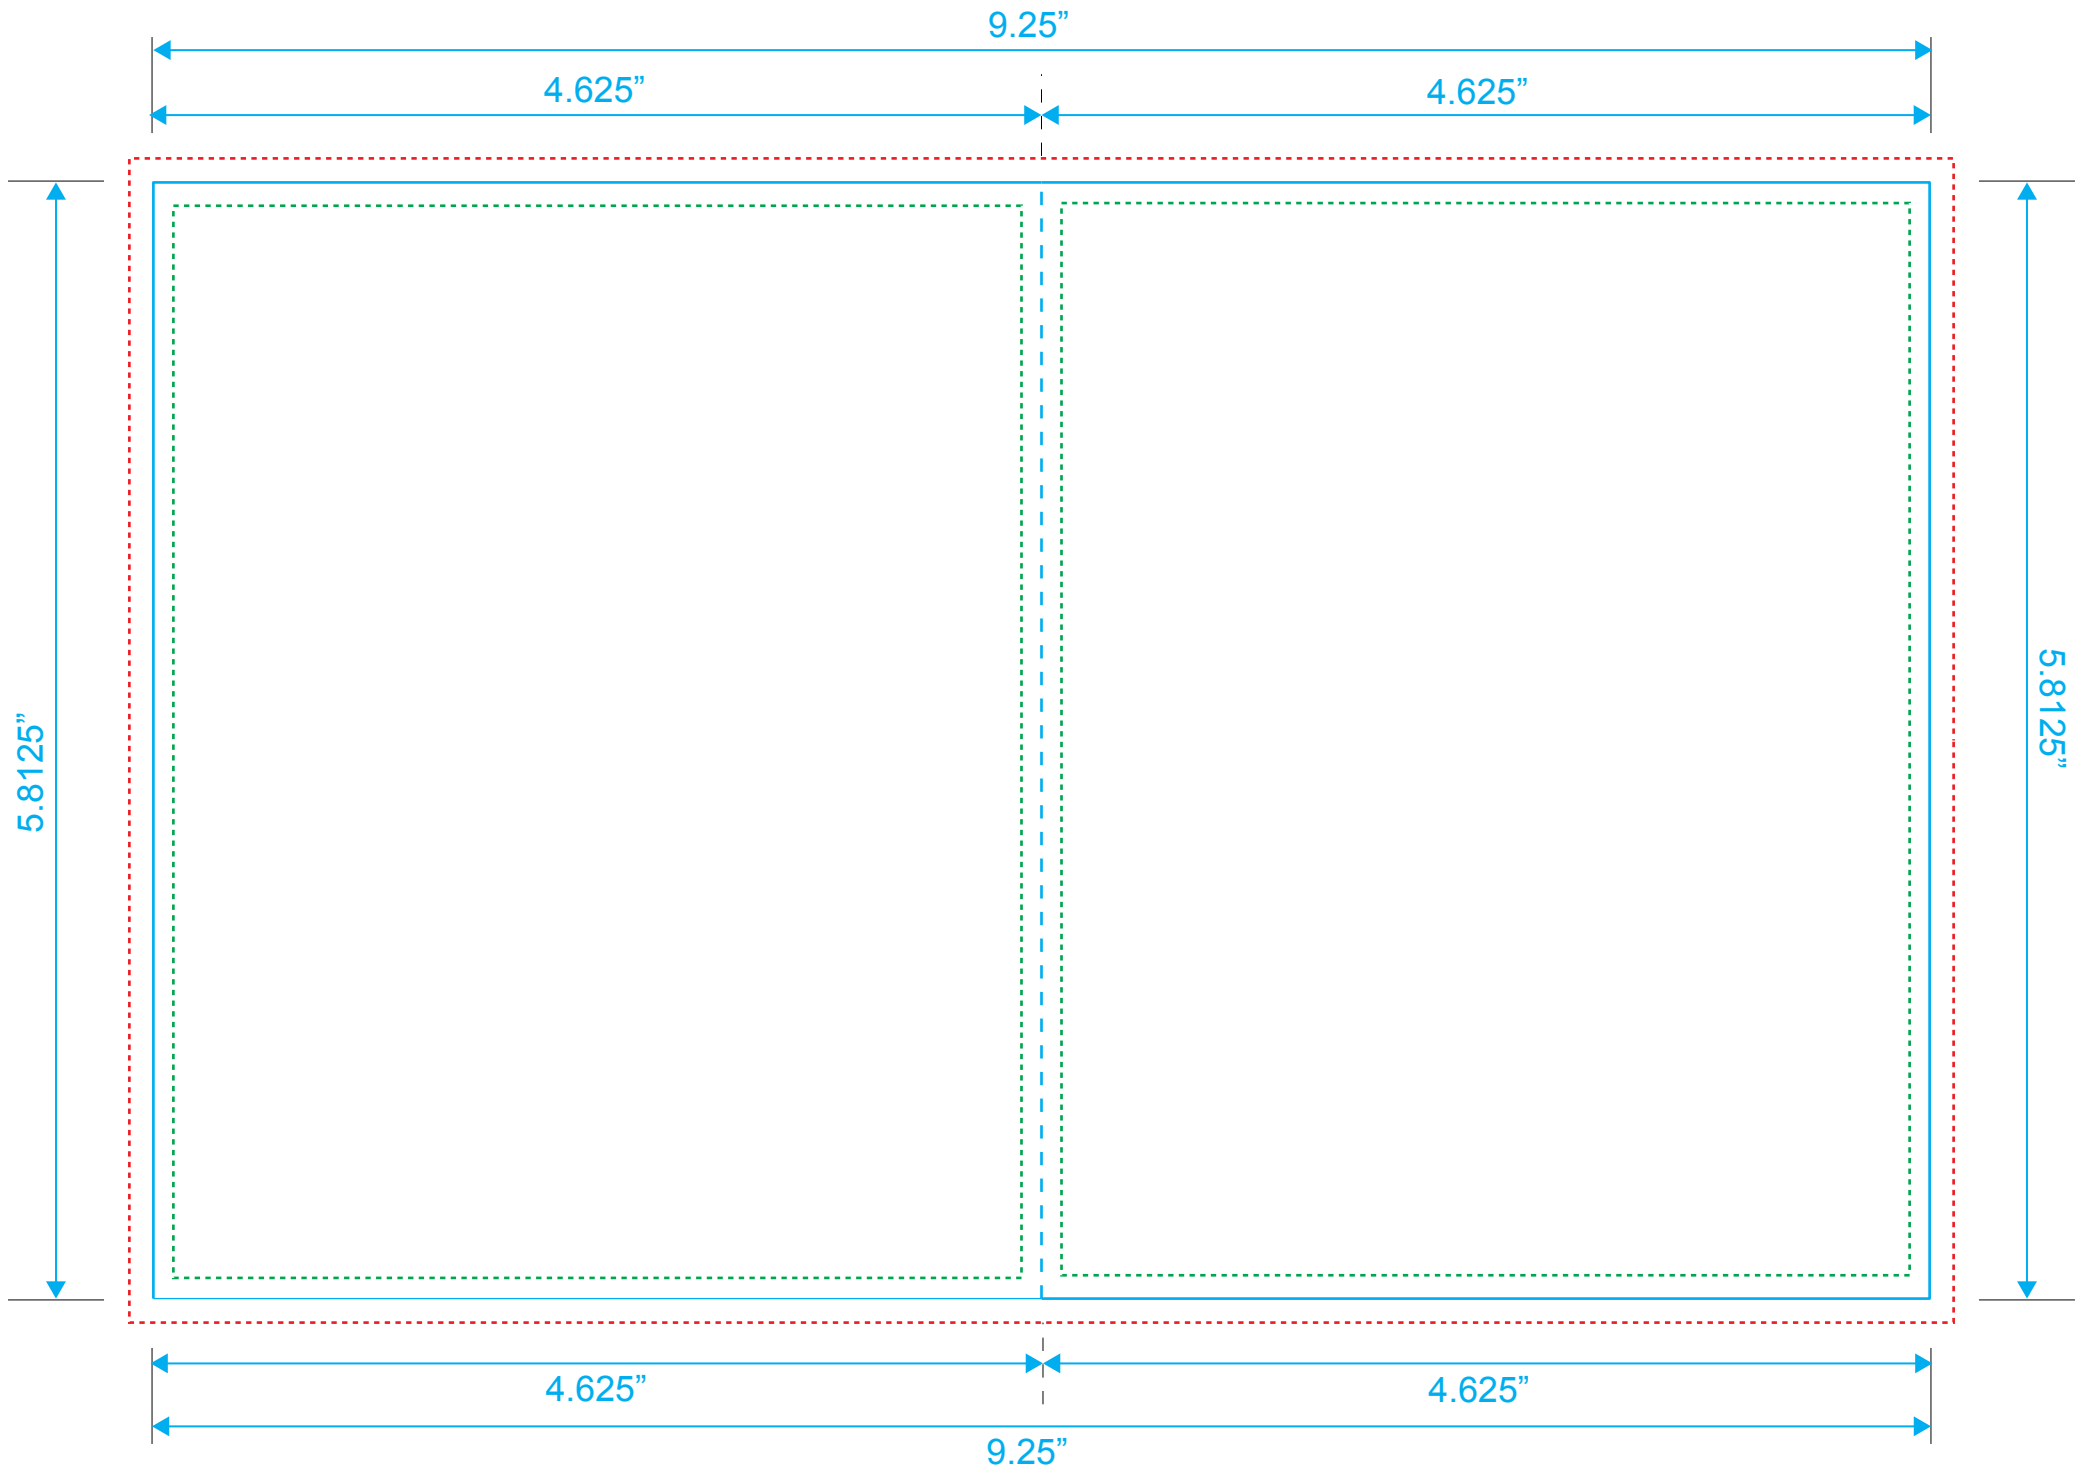

Blu-Ray 12 Page Booklet

Reference: Insert

Style: 2 Panels

Size: 9.25" x 5.8125"

Type Safety (green dotted line)

Bleed Line (red dotted line)

Crop Line _____ (blue solid line)

INSIDE BACK - Page 12

Page 10

Page 3

Blu-Ray 12 Page Booklet

Reference: Insert

Style: 2 Panels

Size: 9.25" x 5.8125"

Type Safety
Bleed Line
Crop Line _____

Page 4

Page 9

Blu-Ray 12 Page Booklet

Reference: Insert

Style: 2 Panels

Size: 9.25" x 5.8125"

Type Safety

Bleed Line

Crop Line _____

Page 8

Page 5

Blu-Ray 12 Page Booklet

Reference: Insert

Style: 2 Panels

Size: 9.25" x 5.8125"

Type Safety
.....

Bleed Line
.....