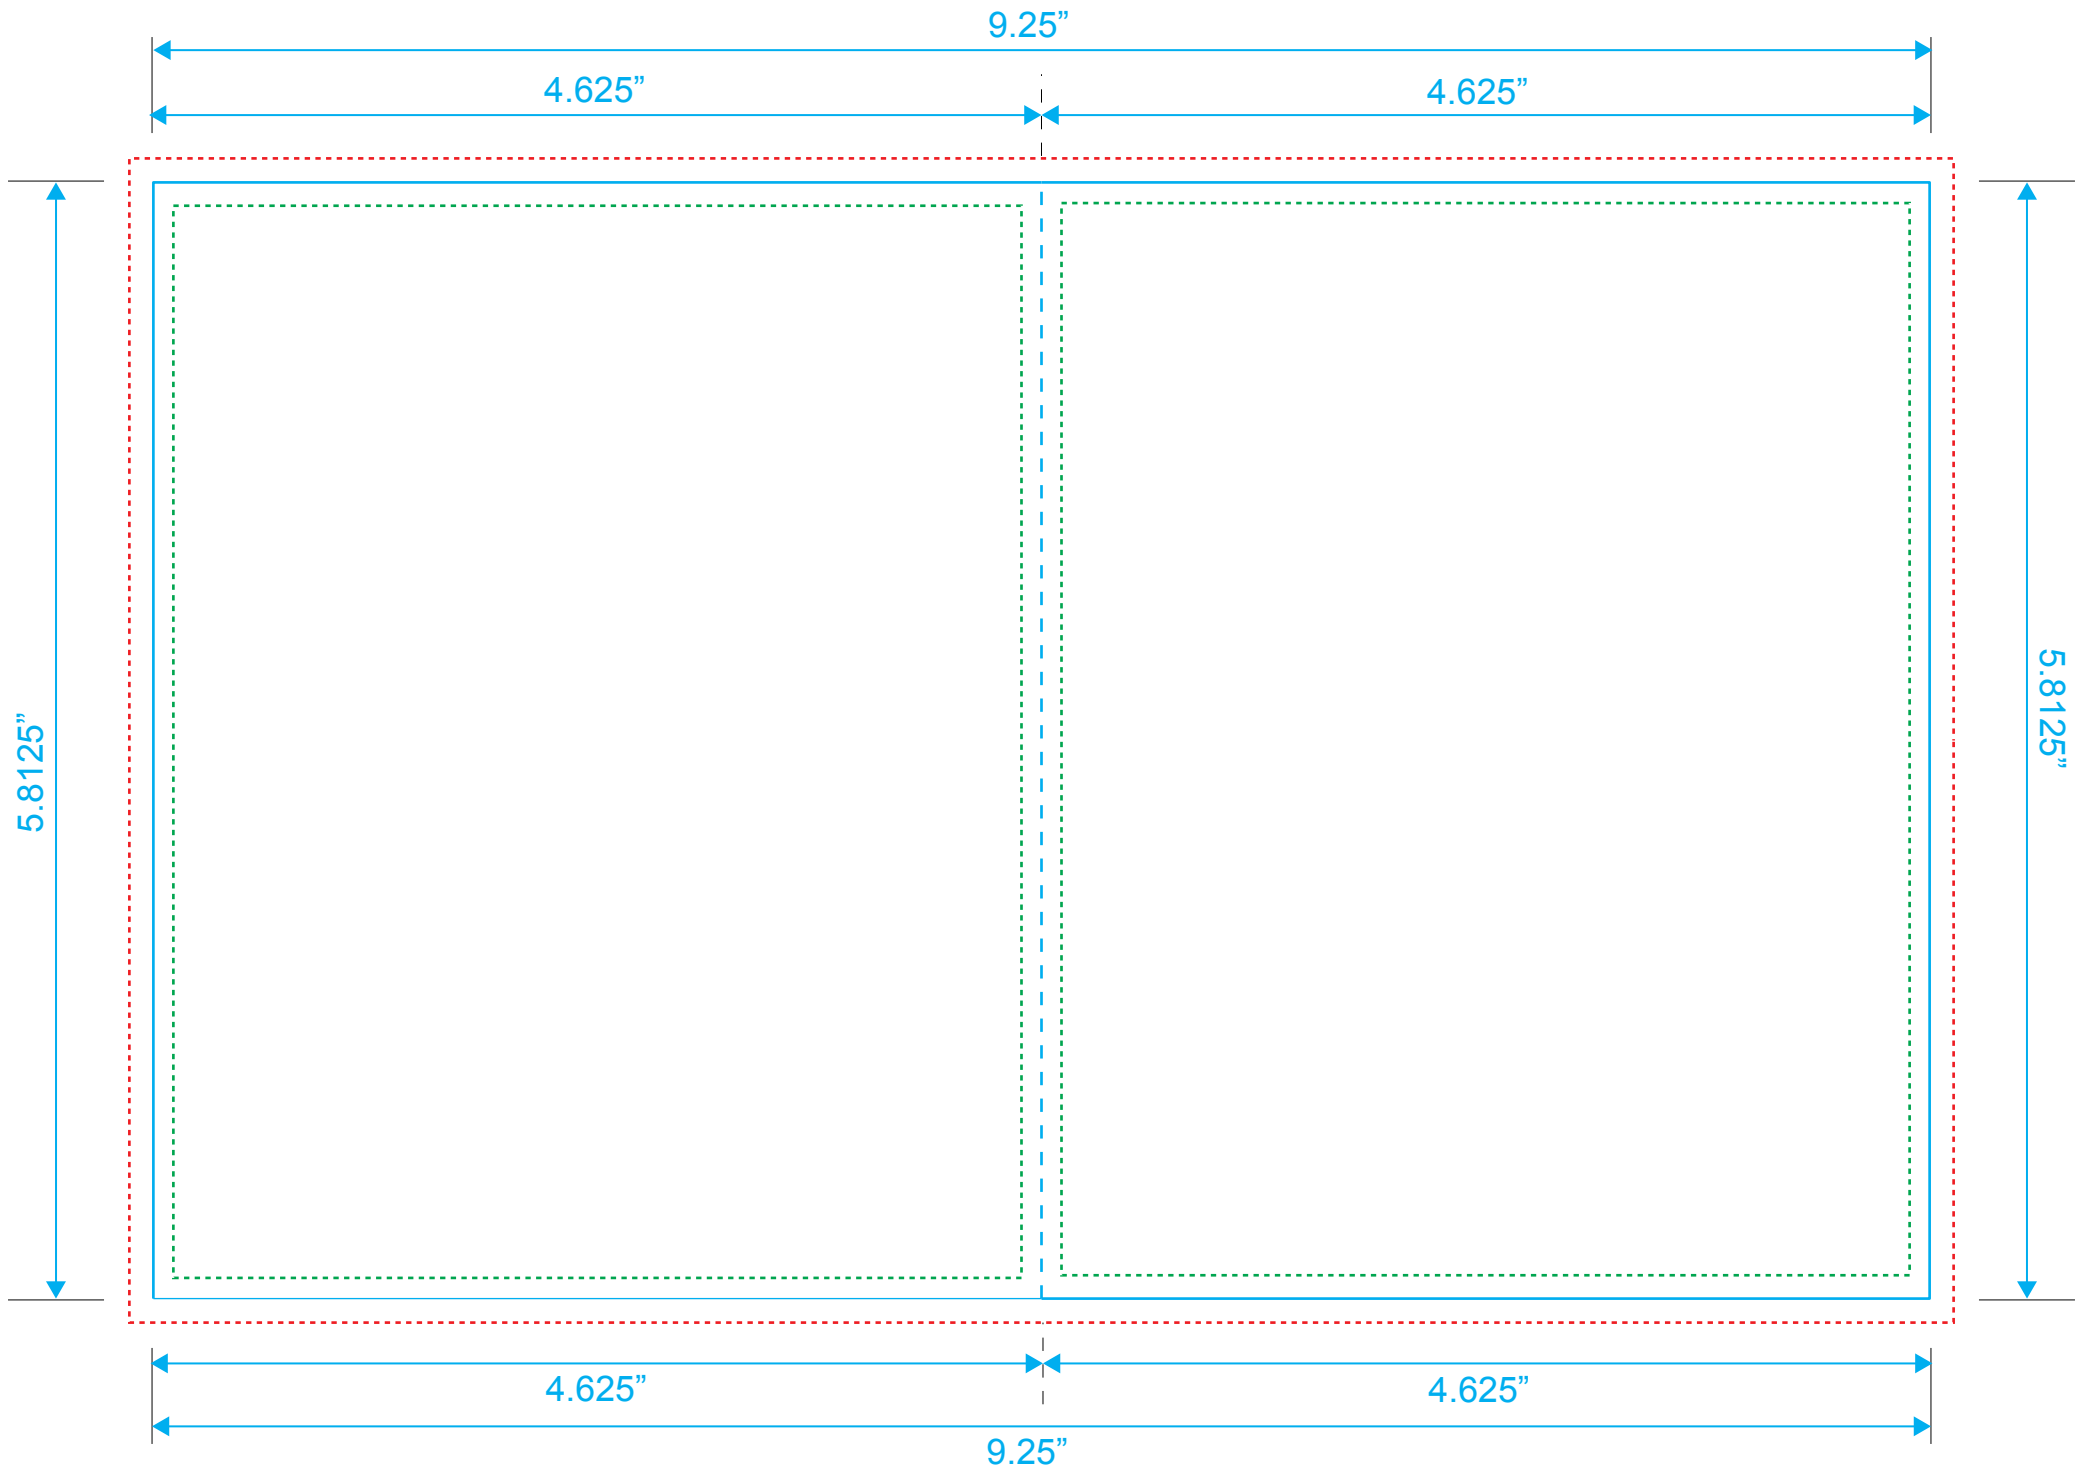

Page 11

Blu-Ray 12 Page Booklet

Reference: Insert

Style: 2 Panels

Size: 9.25" x 5.8125"

Type Safety

Bleed Line

Crop Line _____

Page 10

Page 3

Blu-Ray 12 Page Booklet

Reference: Insert

Style: 2 Panels

Size: 9.25" x 5.8125"

Type Safety
Bleed Line
Crop Line _____

Page 4

Page 9

Blu-Ray 12 Page Booklet

Reference: Insert

Style: 2 Panels

Size: 9.25" x 5.8125"

Type Safety

Bleed Line

Crop Line _____

Page 8

Page 5

Blu-Ray 12 Page Booklet

Reference: Insert

Style: 2 Panels

Size: 9.25" x 5.8125"

Type Safety
.....

Bleed Line
.....