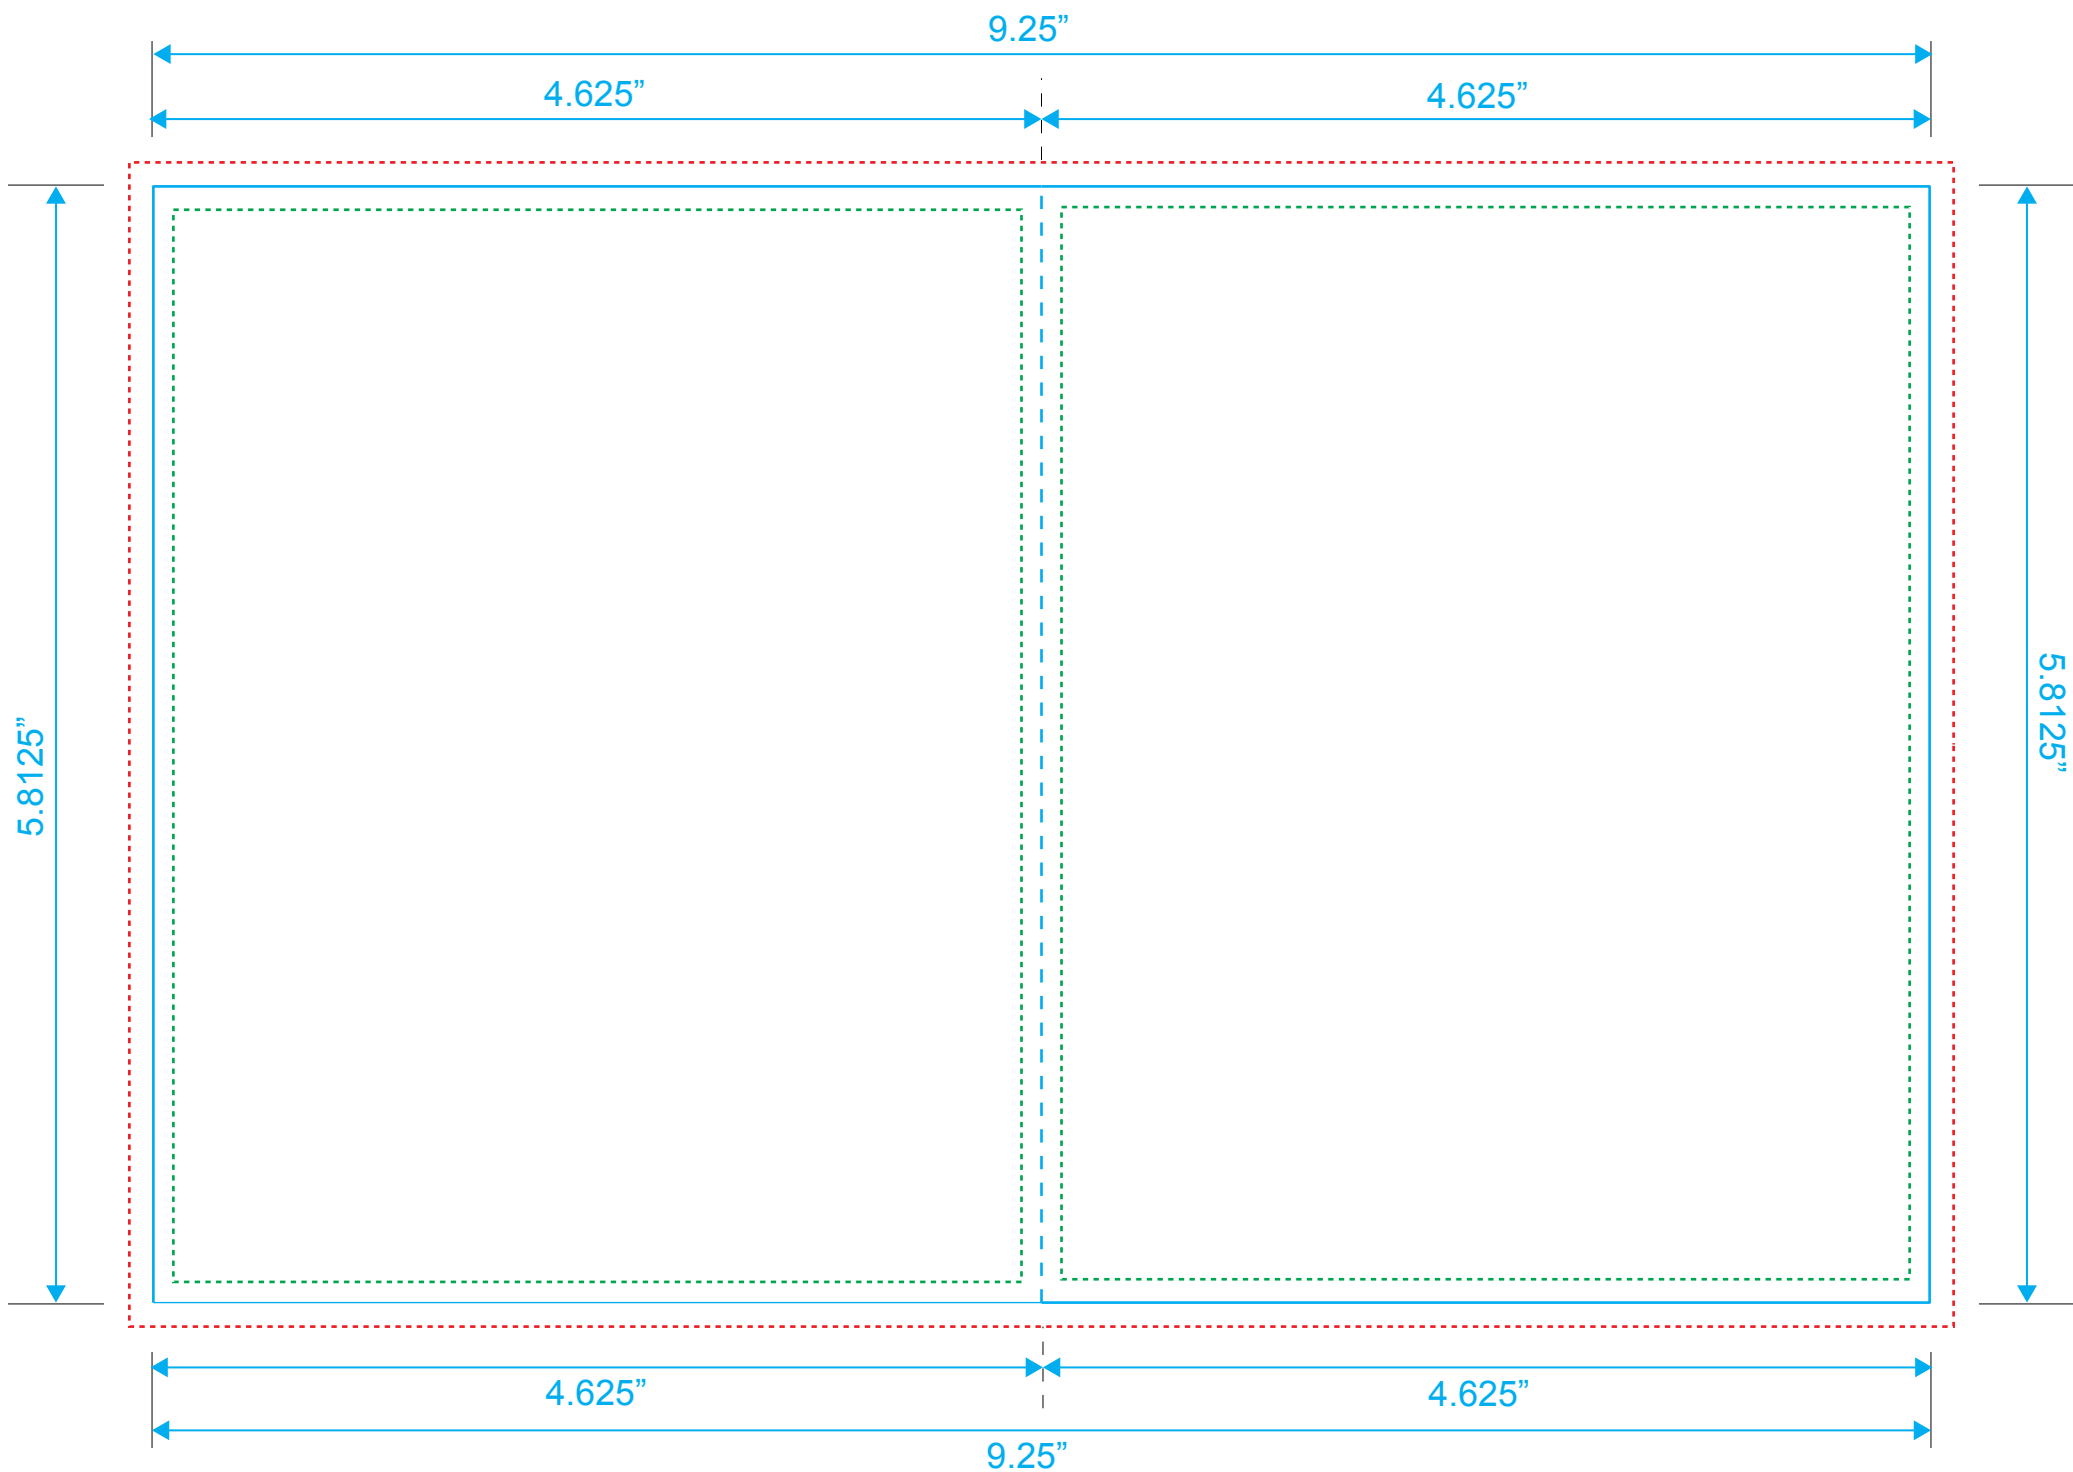

Page 11

Blu-Ray 12 Page Booklet

Reference: Insert

Style: 2 Panels

Size: 9.25" x 5.8125"

Type Safety

Bleed Line

Crop Line _____

Page 10

Page 3

Blu-Ray 12 Page Booklet

Reference: Insert

Style: 2 Panels

Size: 9.25" x 5.8125"

Type Safety
Bleed Line
Crop Line _____

Page 4

Page 9

Blu-Ray 12 Page Booklet

Reference: Insert

Style: 2 Panels

Size: 9.25" x 5.8125"

Type Safety

Bleed Line

Crop Line _____

Page 8

Page 5

Blu-Ray 12 Page Booklet

Reference: Insert

Style: 2 Panels

Size: 9.25" x 5.8125"

Type Safety
.....

Bleed Line
.....