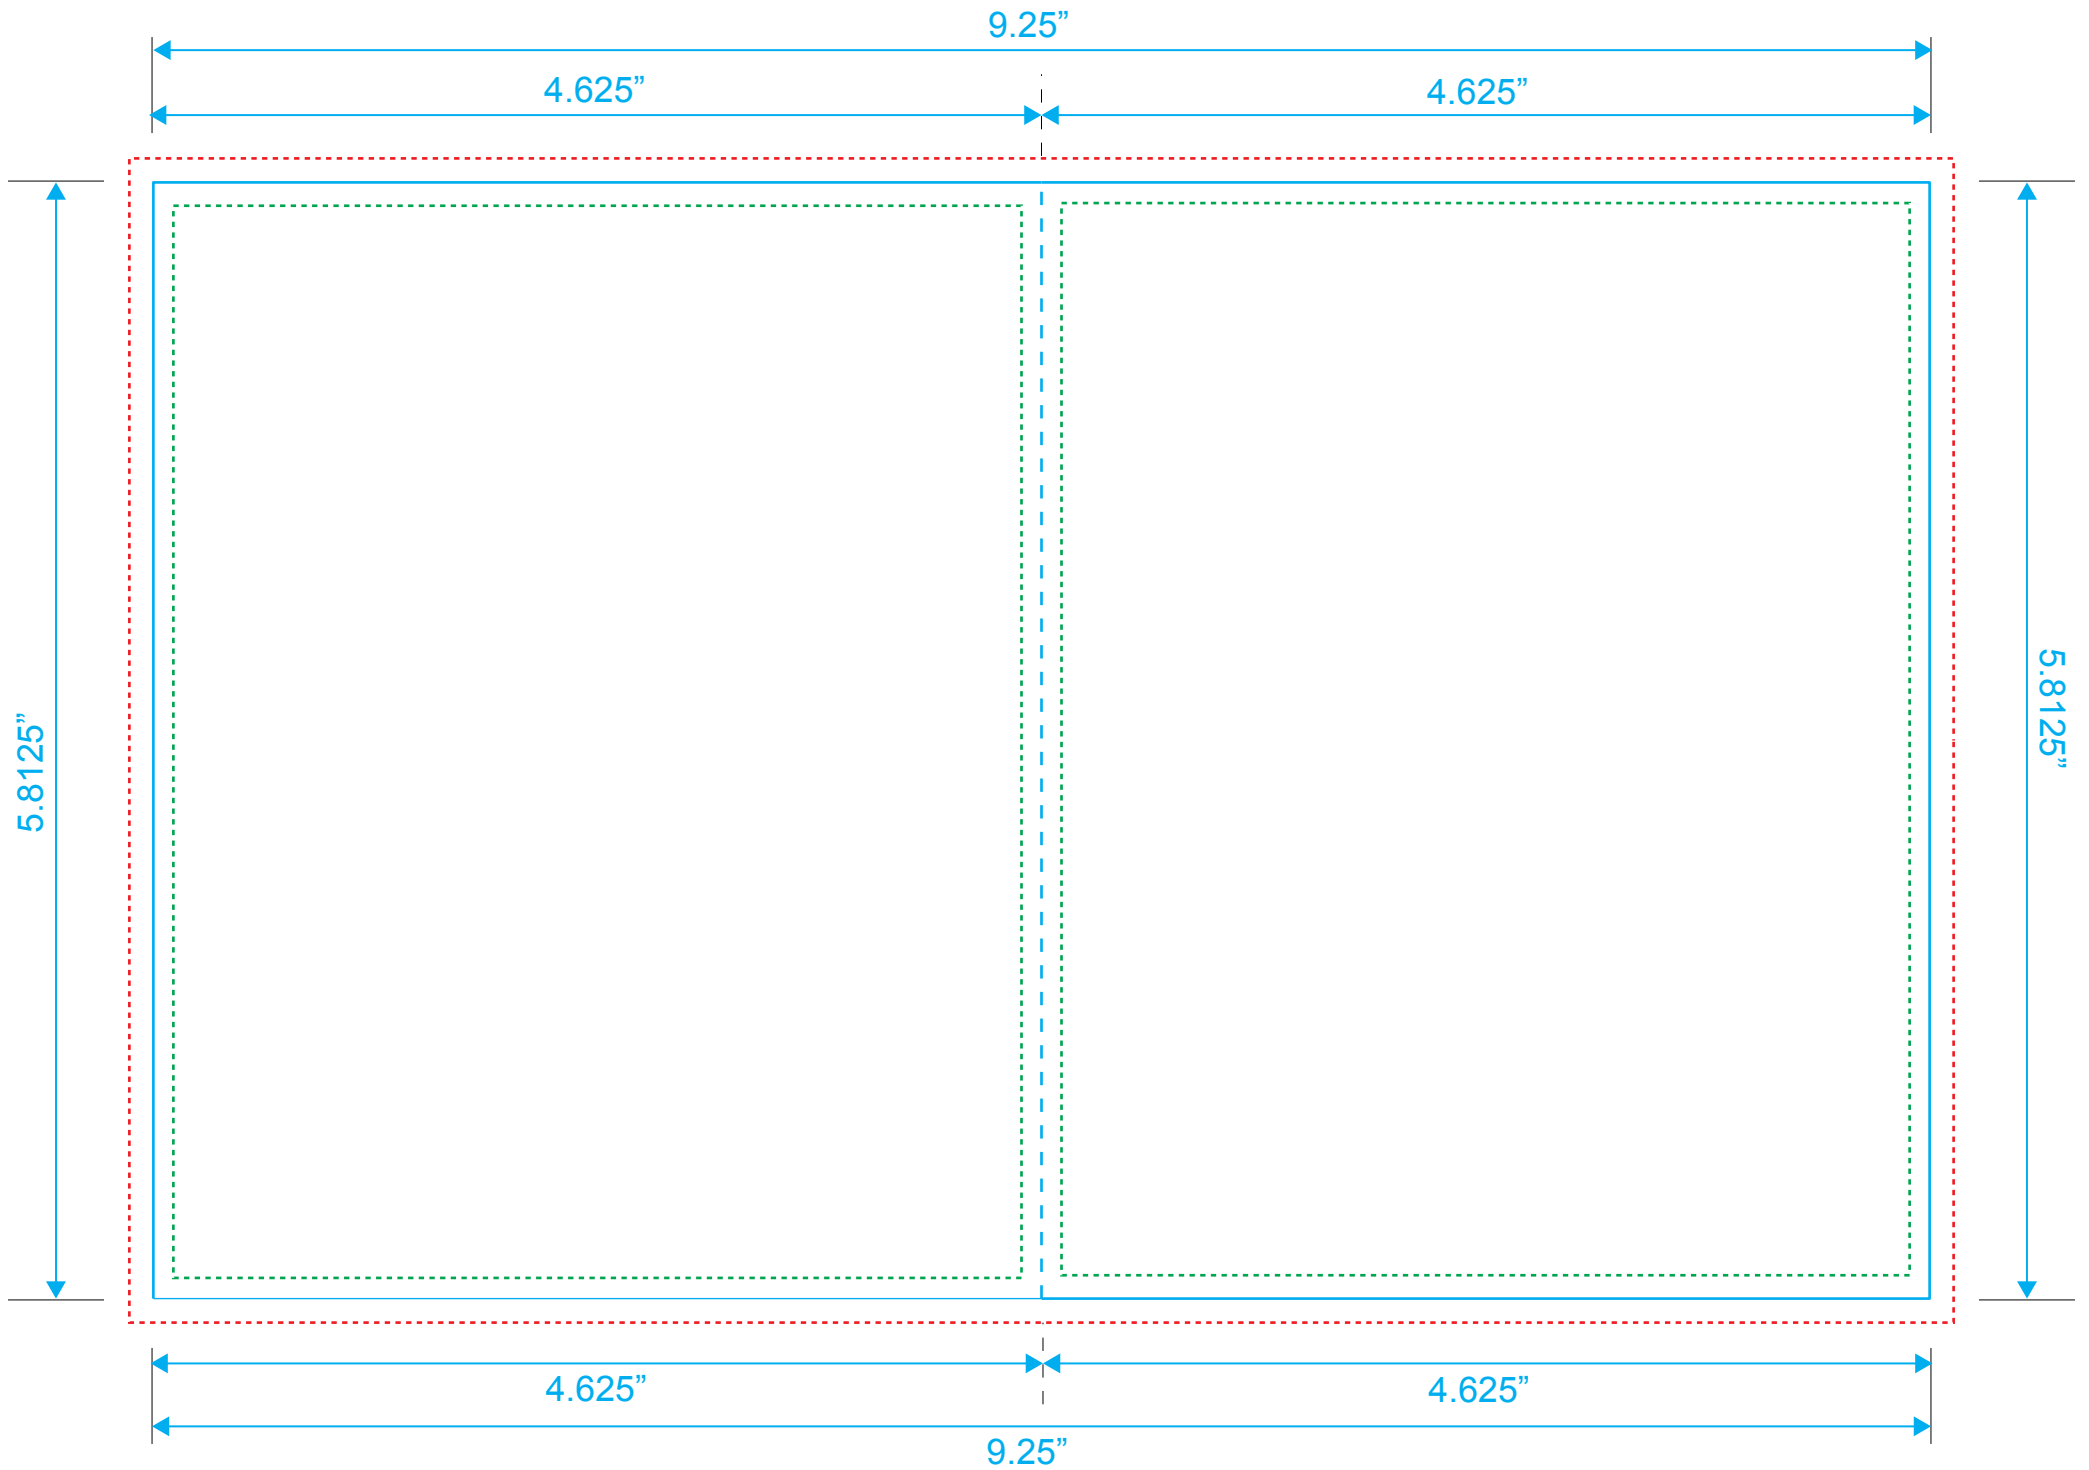

FRONT - Page 1

Blu-Ray 16 Page Booklet

Reference: Insert

Style: 2 Panels

Size: 9.25" x 5.8125"

Type Safety
Bleed Line

Crop Line _____

Page 2

Page 15

Blu-Ray 16 Page Booklet

Reference: Insert

Style: 2 Panels

Size: 9.25" x 5.8125"

Type Safety

Bleed Line

Crop Line _____

Bleed Line

Crop Line _____

Page 12

Page 5

Blu-Ray 16 Page Booklet

Reference: Insert

Style: 2 Panels

Size: 9.25" x 5.8125"

Style: 2 Panels

Size: 9.25" x 5.8125"

Type Safety

Bleed Line

Crop Line _____

Page 8

Page 9