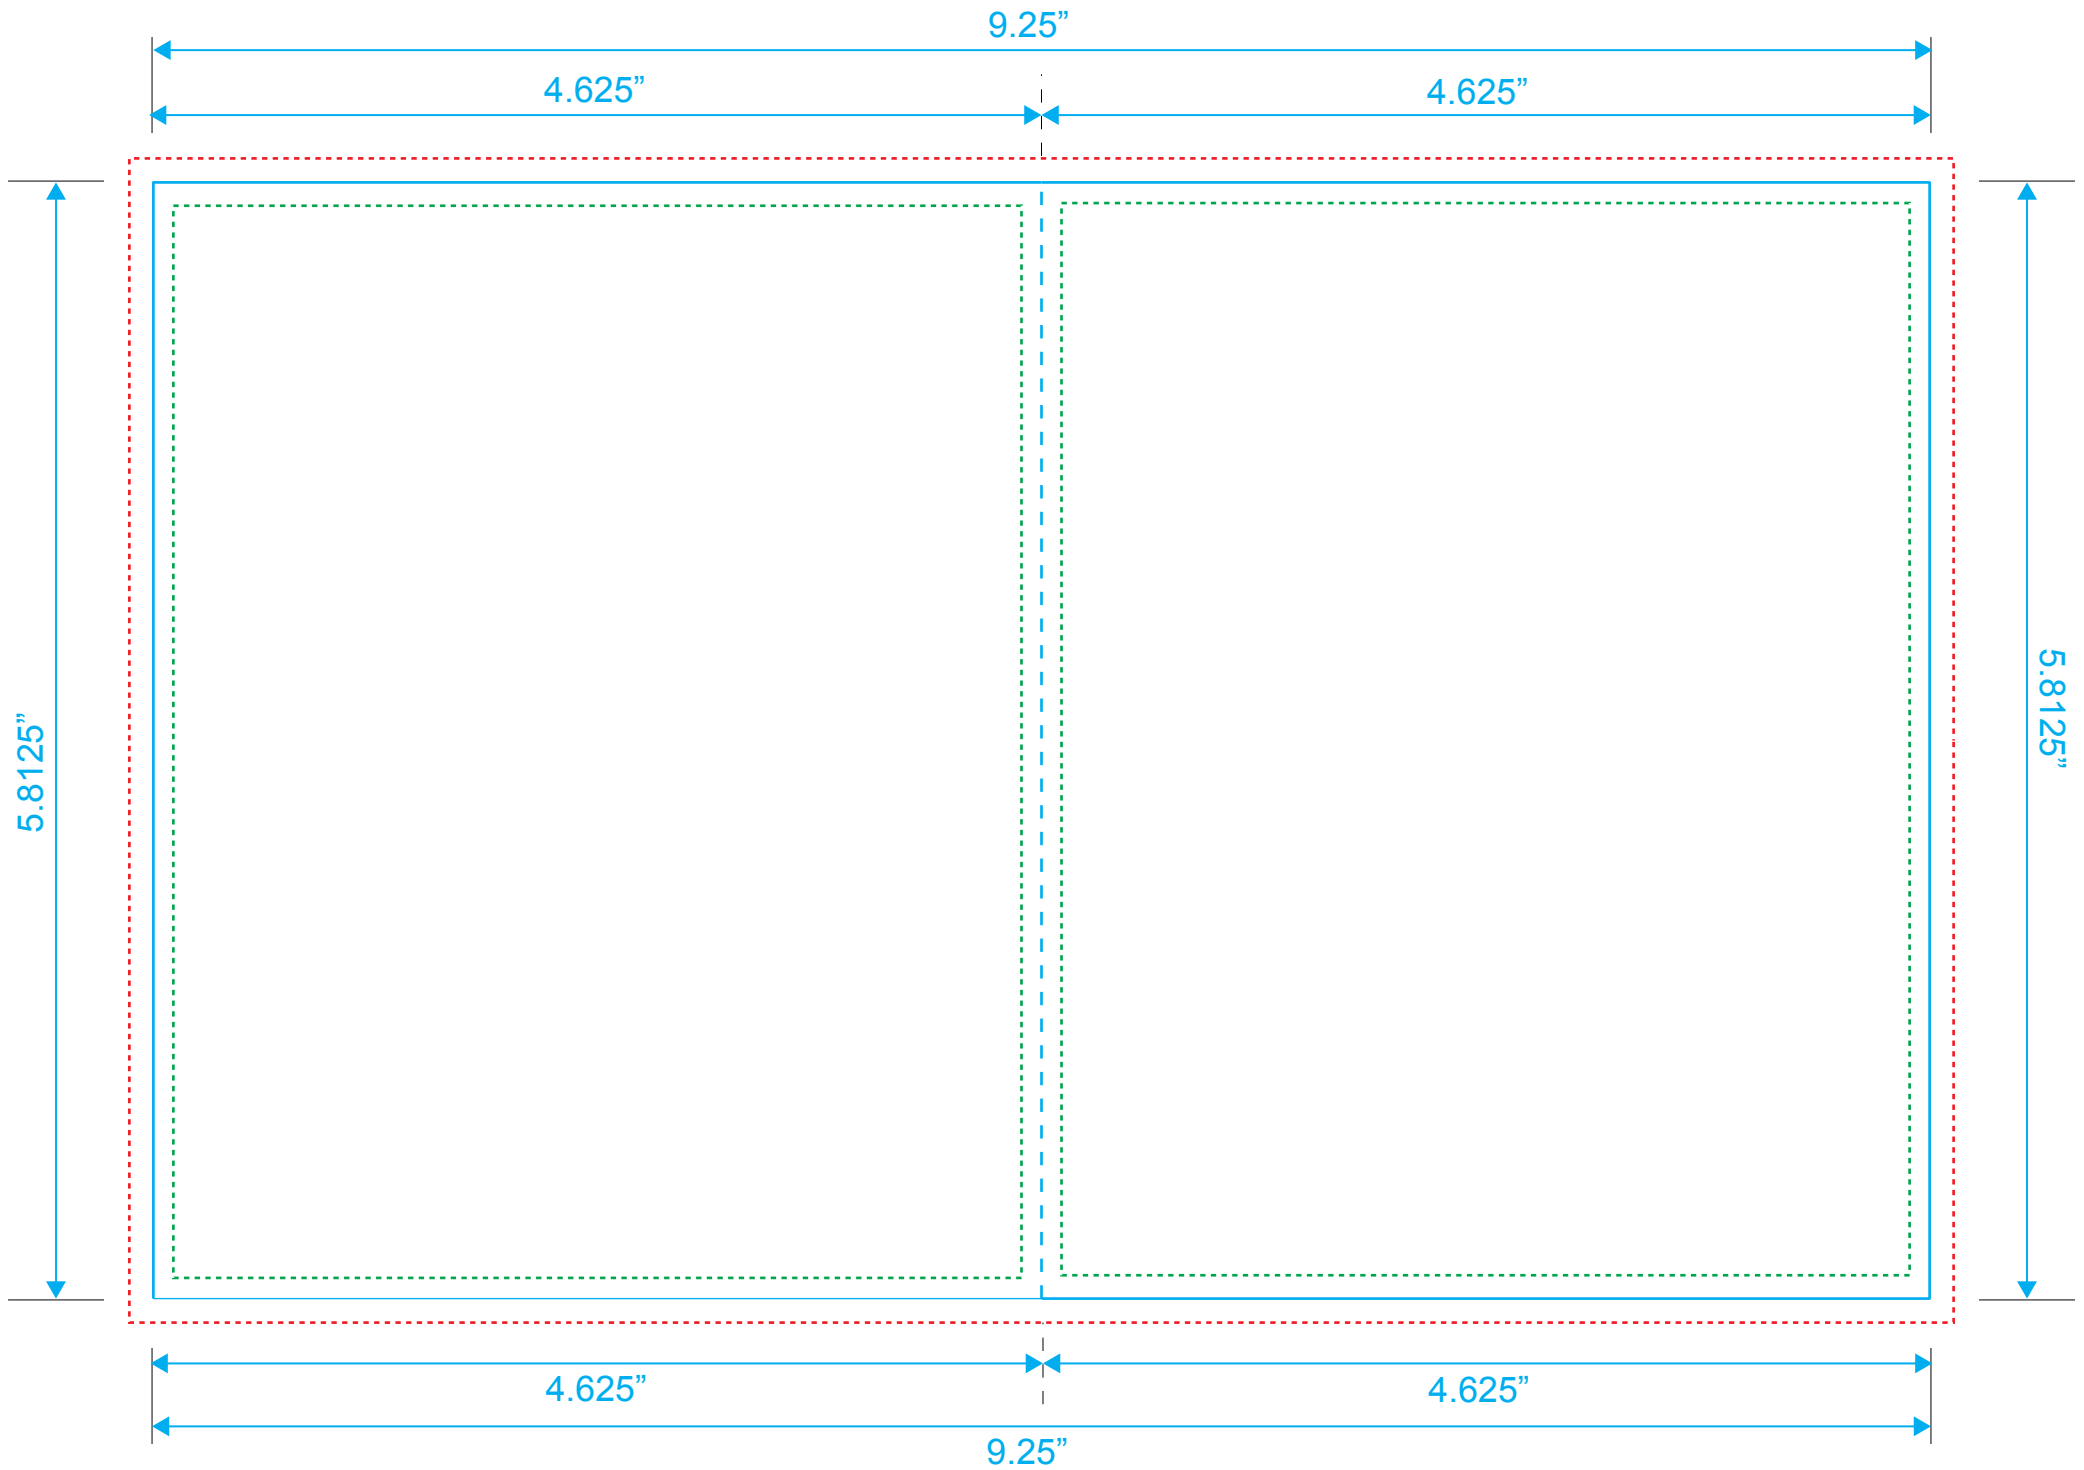

Crop Line _____

Page 4

Page 13

Blu-Ray 16 Page Booklet

Reference: Insert

Style: 2 Panels

Size: 9.25" x 5.8125"

Type Safety

Bleed Line

Crop Line _____

Page 12

Page 5

Blu-Ray 16 Page Booklet

Reference: Insert

Style: 2 Panels

Size: 9.25" x 5.8125"

Size: 9.25" x 5.8125"

Type Safety

Bleed Line

Crop Line _____

Page 10

Page 7

Blu-Ray 16 Page Booklet

Reference: Insert

Style: 2 Panels

Size: 9.25" x 5.8125"

Type Safety

Bleed Line

Crop Line _____

Page 8

Page 9