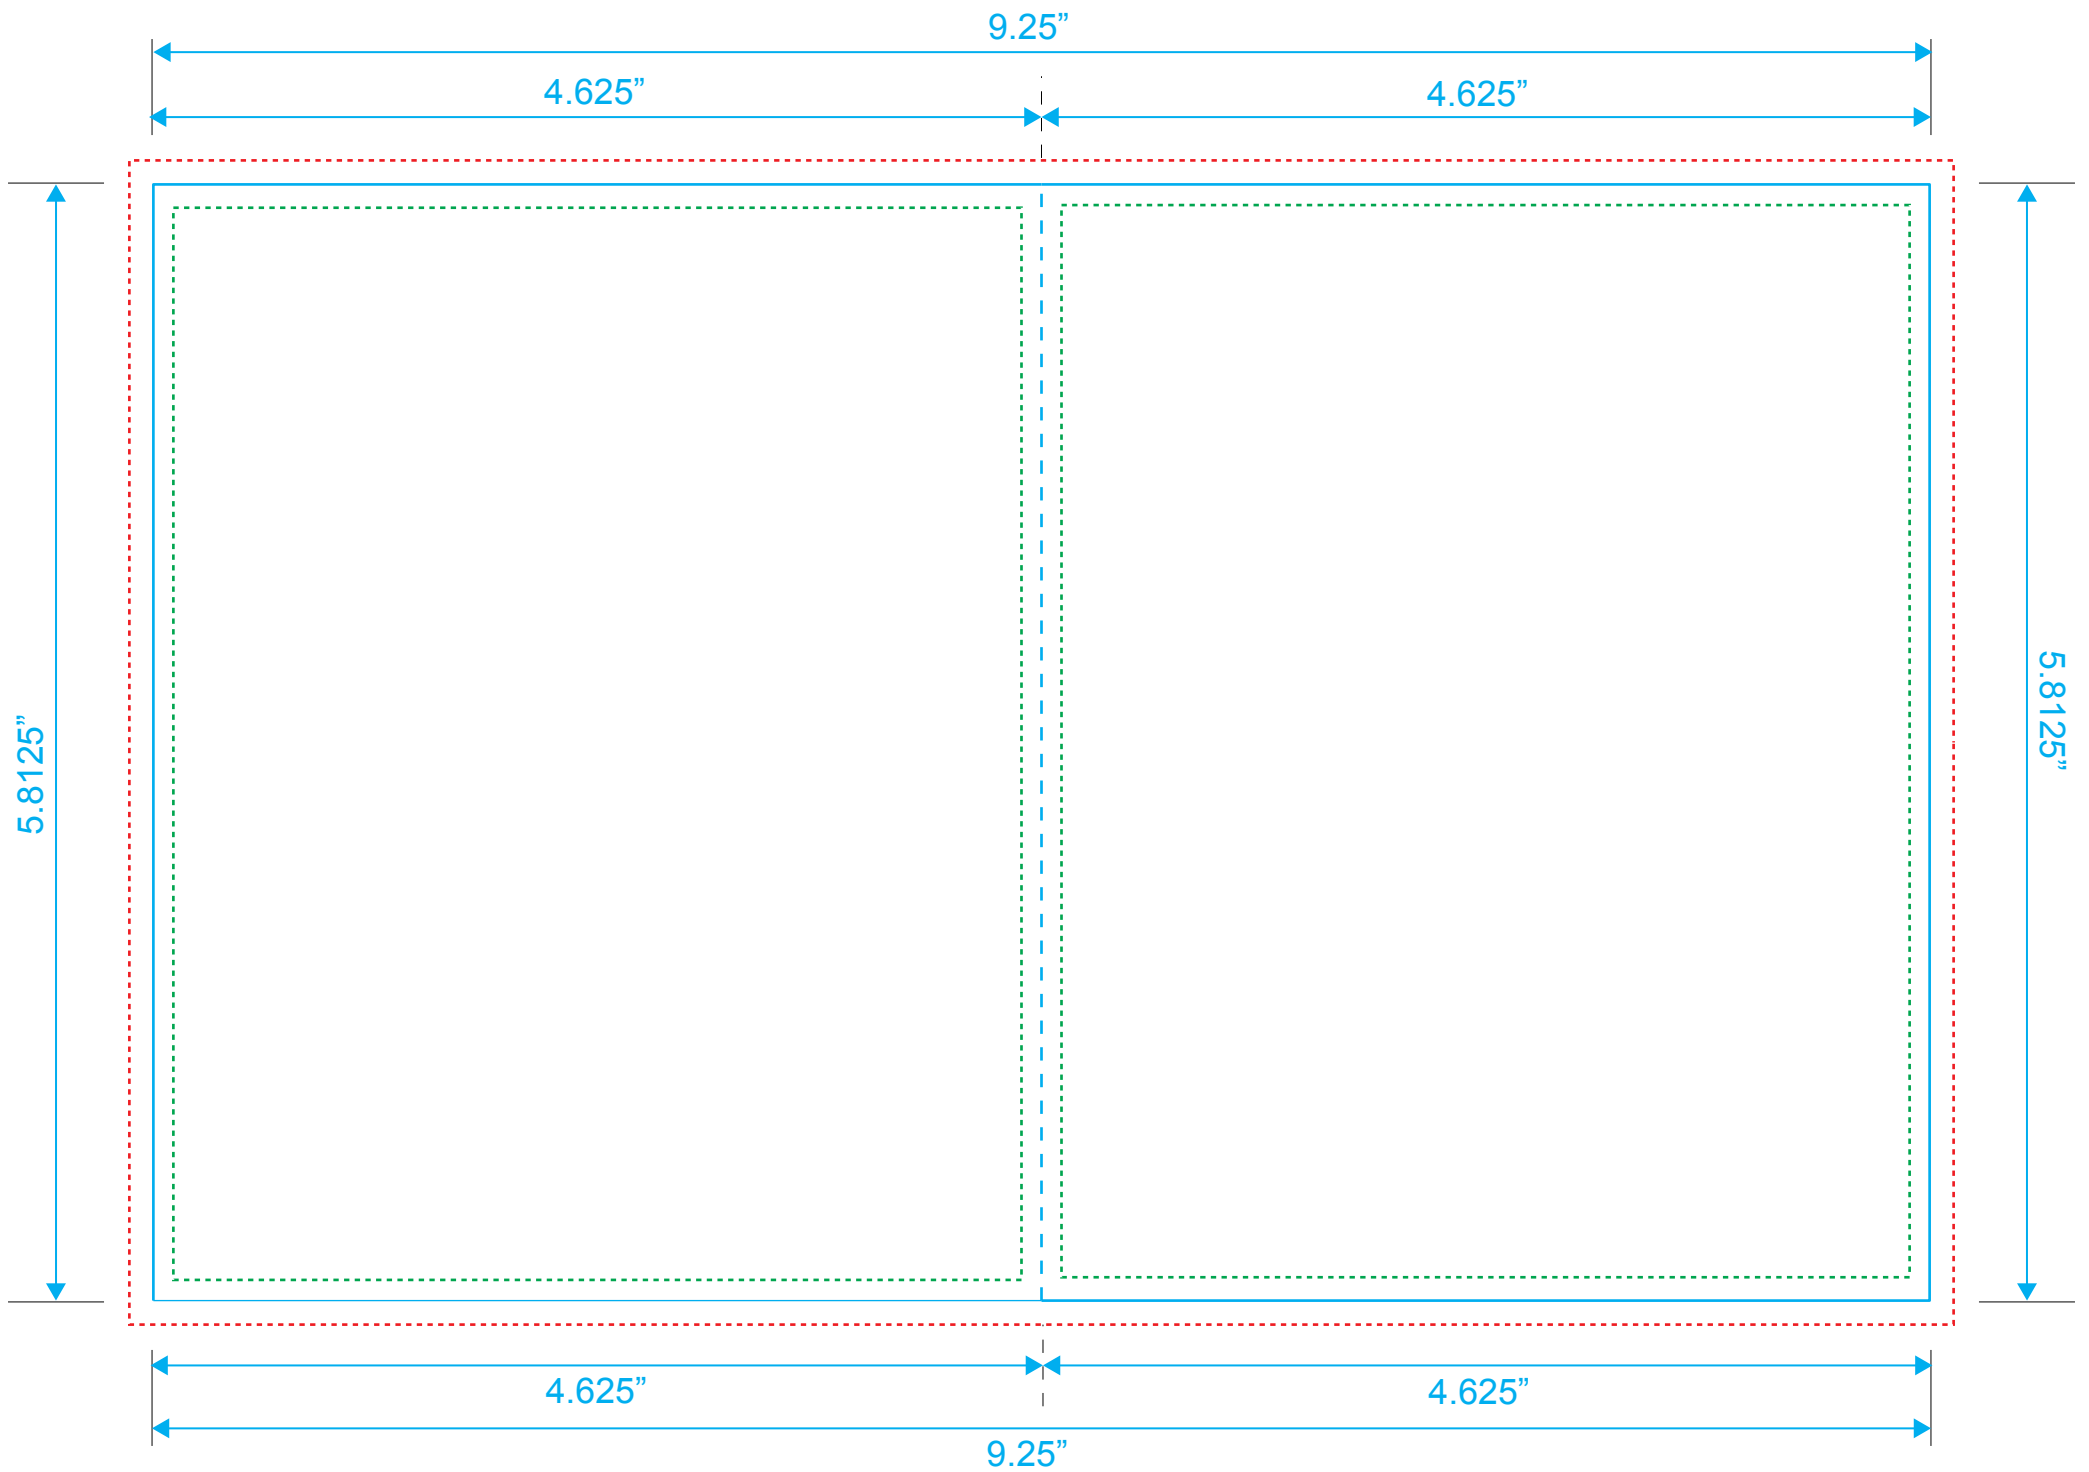

Page 14

Page 3

Blu-Ray 16 Page Booklet

Reference: Insert

Style: 2 Panels

Size: 9.25" x 5.8125"

Type Safety

Bleed Line

Bleed Line

Crop Line _____

Page 12

Page 5

Blu-Ray 16 Page Booklet

Reference: Insert

Style: 2 Panels

Size: 9.25" x 5.8125"

Size: 9.25" x 5.8125"

Type Safety

Bleed Line

Crop Line _____

Page 10

Page 7

Blu-Ray 16 Page Booklet

Reference: Insert

Style: 2 Panels

Size: 9.25" x 5.8125"

Type Safety

Bleed Line

Crop Line _____

Page 8

Page 9