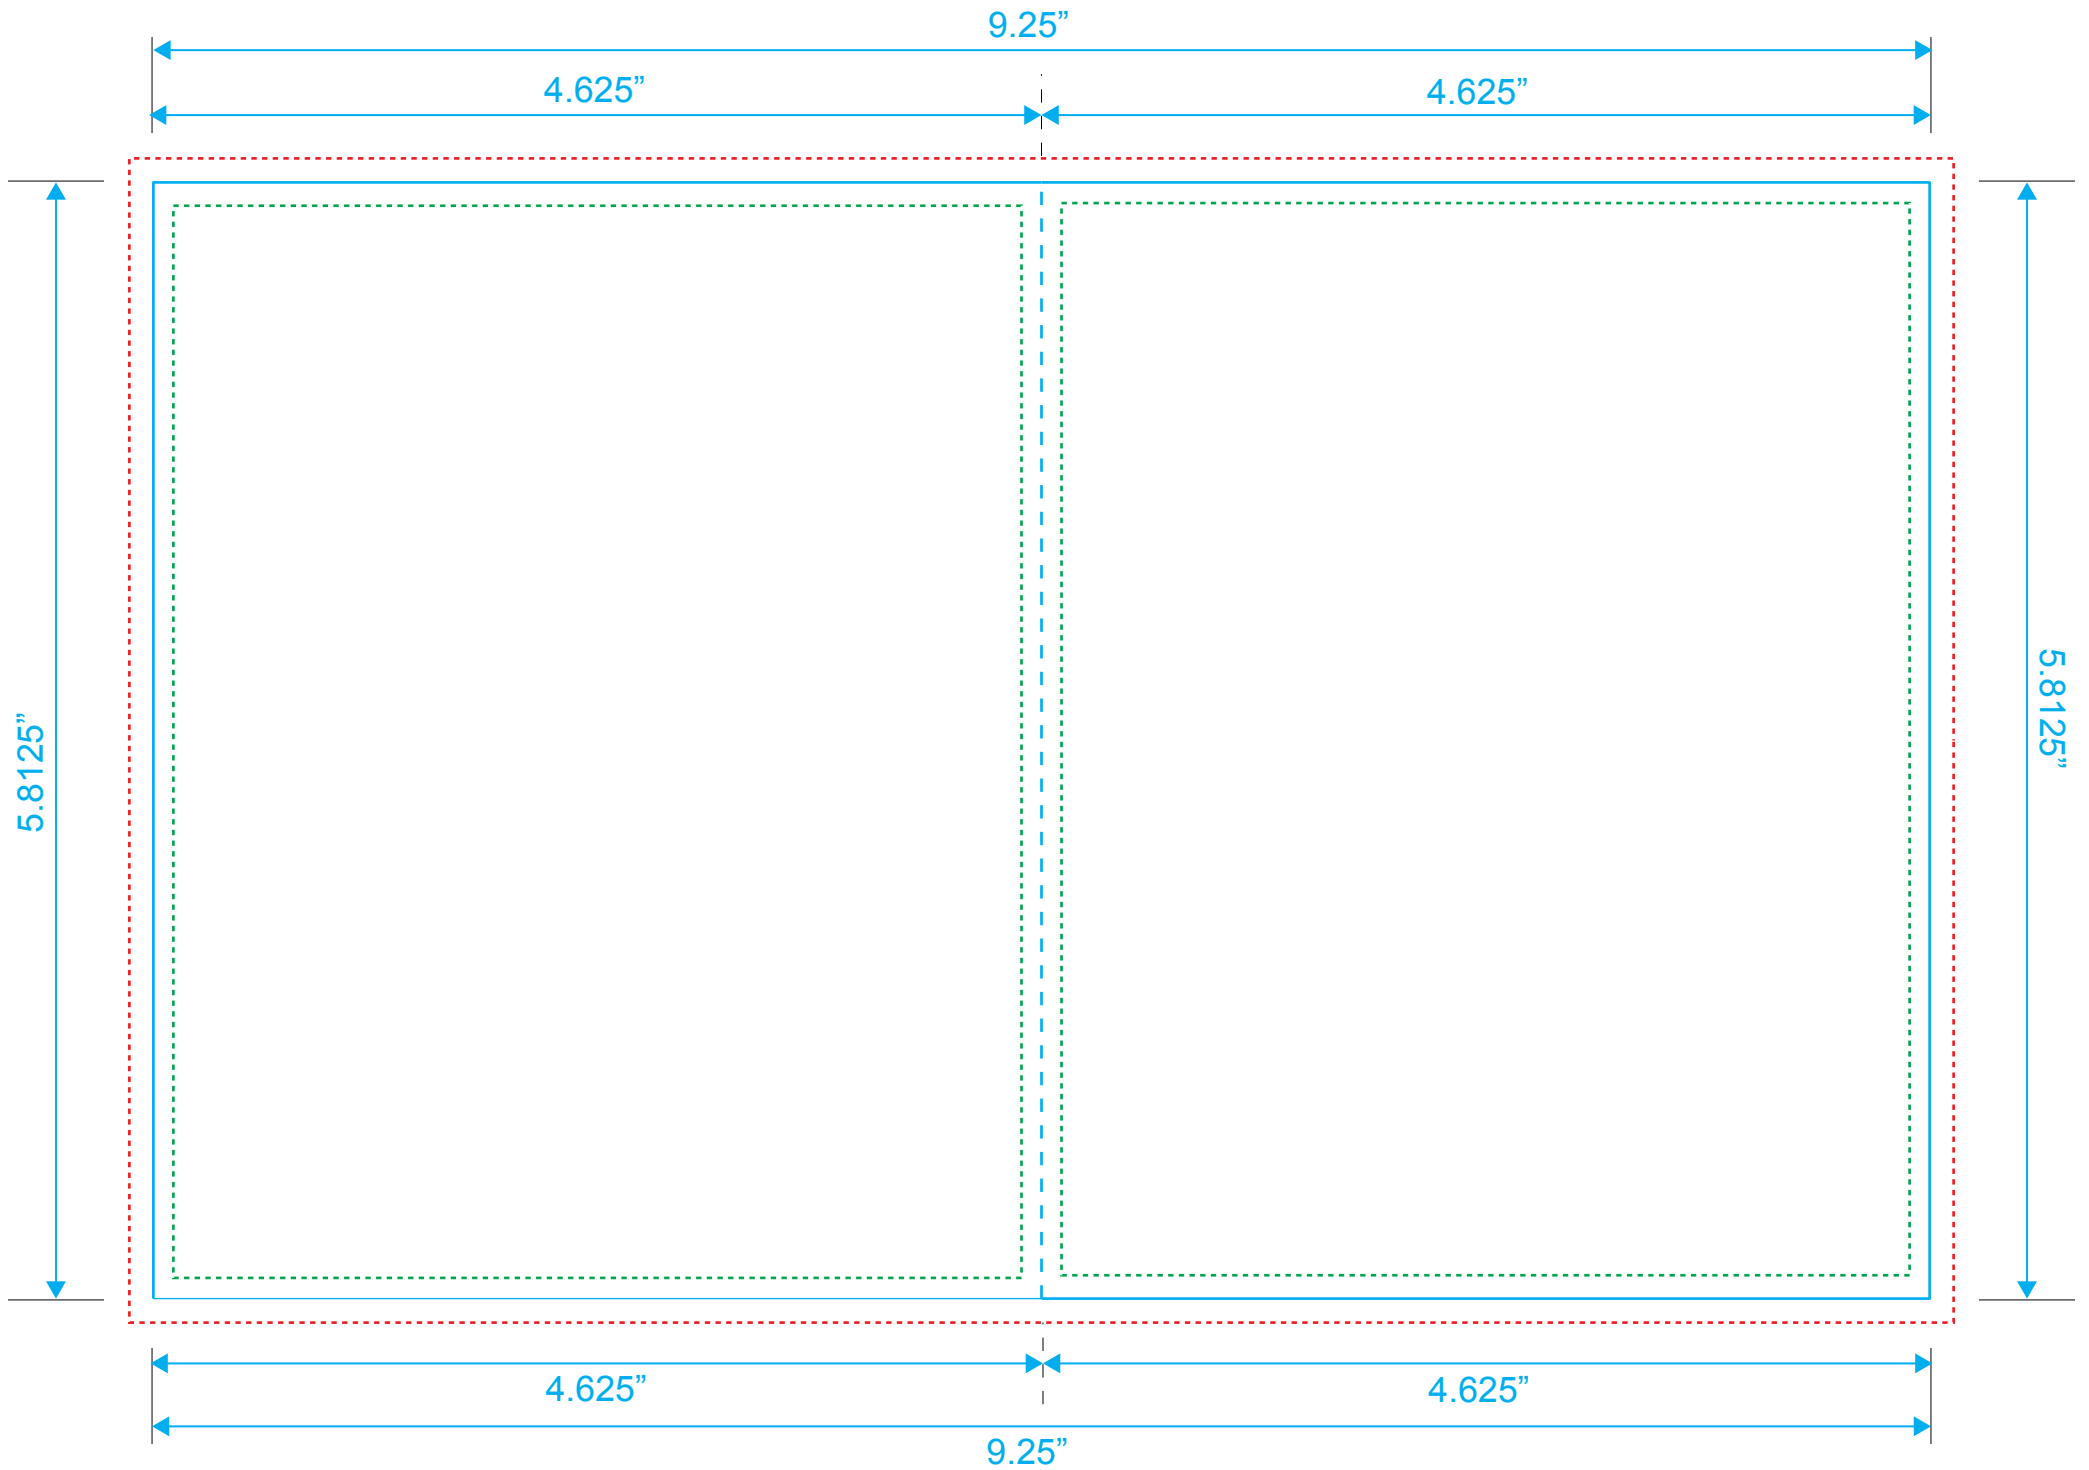

Page 14

Page 3

Blu-Ray 16 Page Booklet

Reference: Insert

Style: 2 Panels

Size: 9.25" x 5.8125"

Type Safety

Bleed Line

Bleed Line

Crop Line _____

Page 12

Page 5

Blu-Ray 16 Page Booklet

Reference: Insert

Style: 2 Panels

Size: 9.25" x 5.8125"

Size: 9.25" x 5.8125"

Type Safety

Bleed Line

Crop Line _____

Page 10

Page 7

Blu-Ray 16 Page Booklet

Reference: Insert

Style: 2 Panels

Size: 9.25" x 5.8125"

Type Safety

Bleed Line

Crop Line _____

Page 8

Page 9