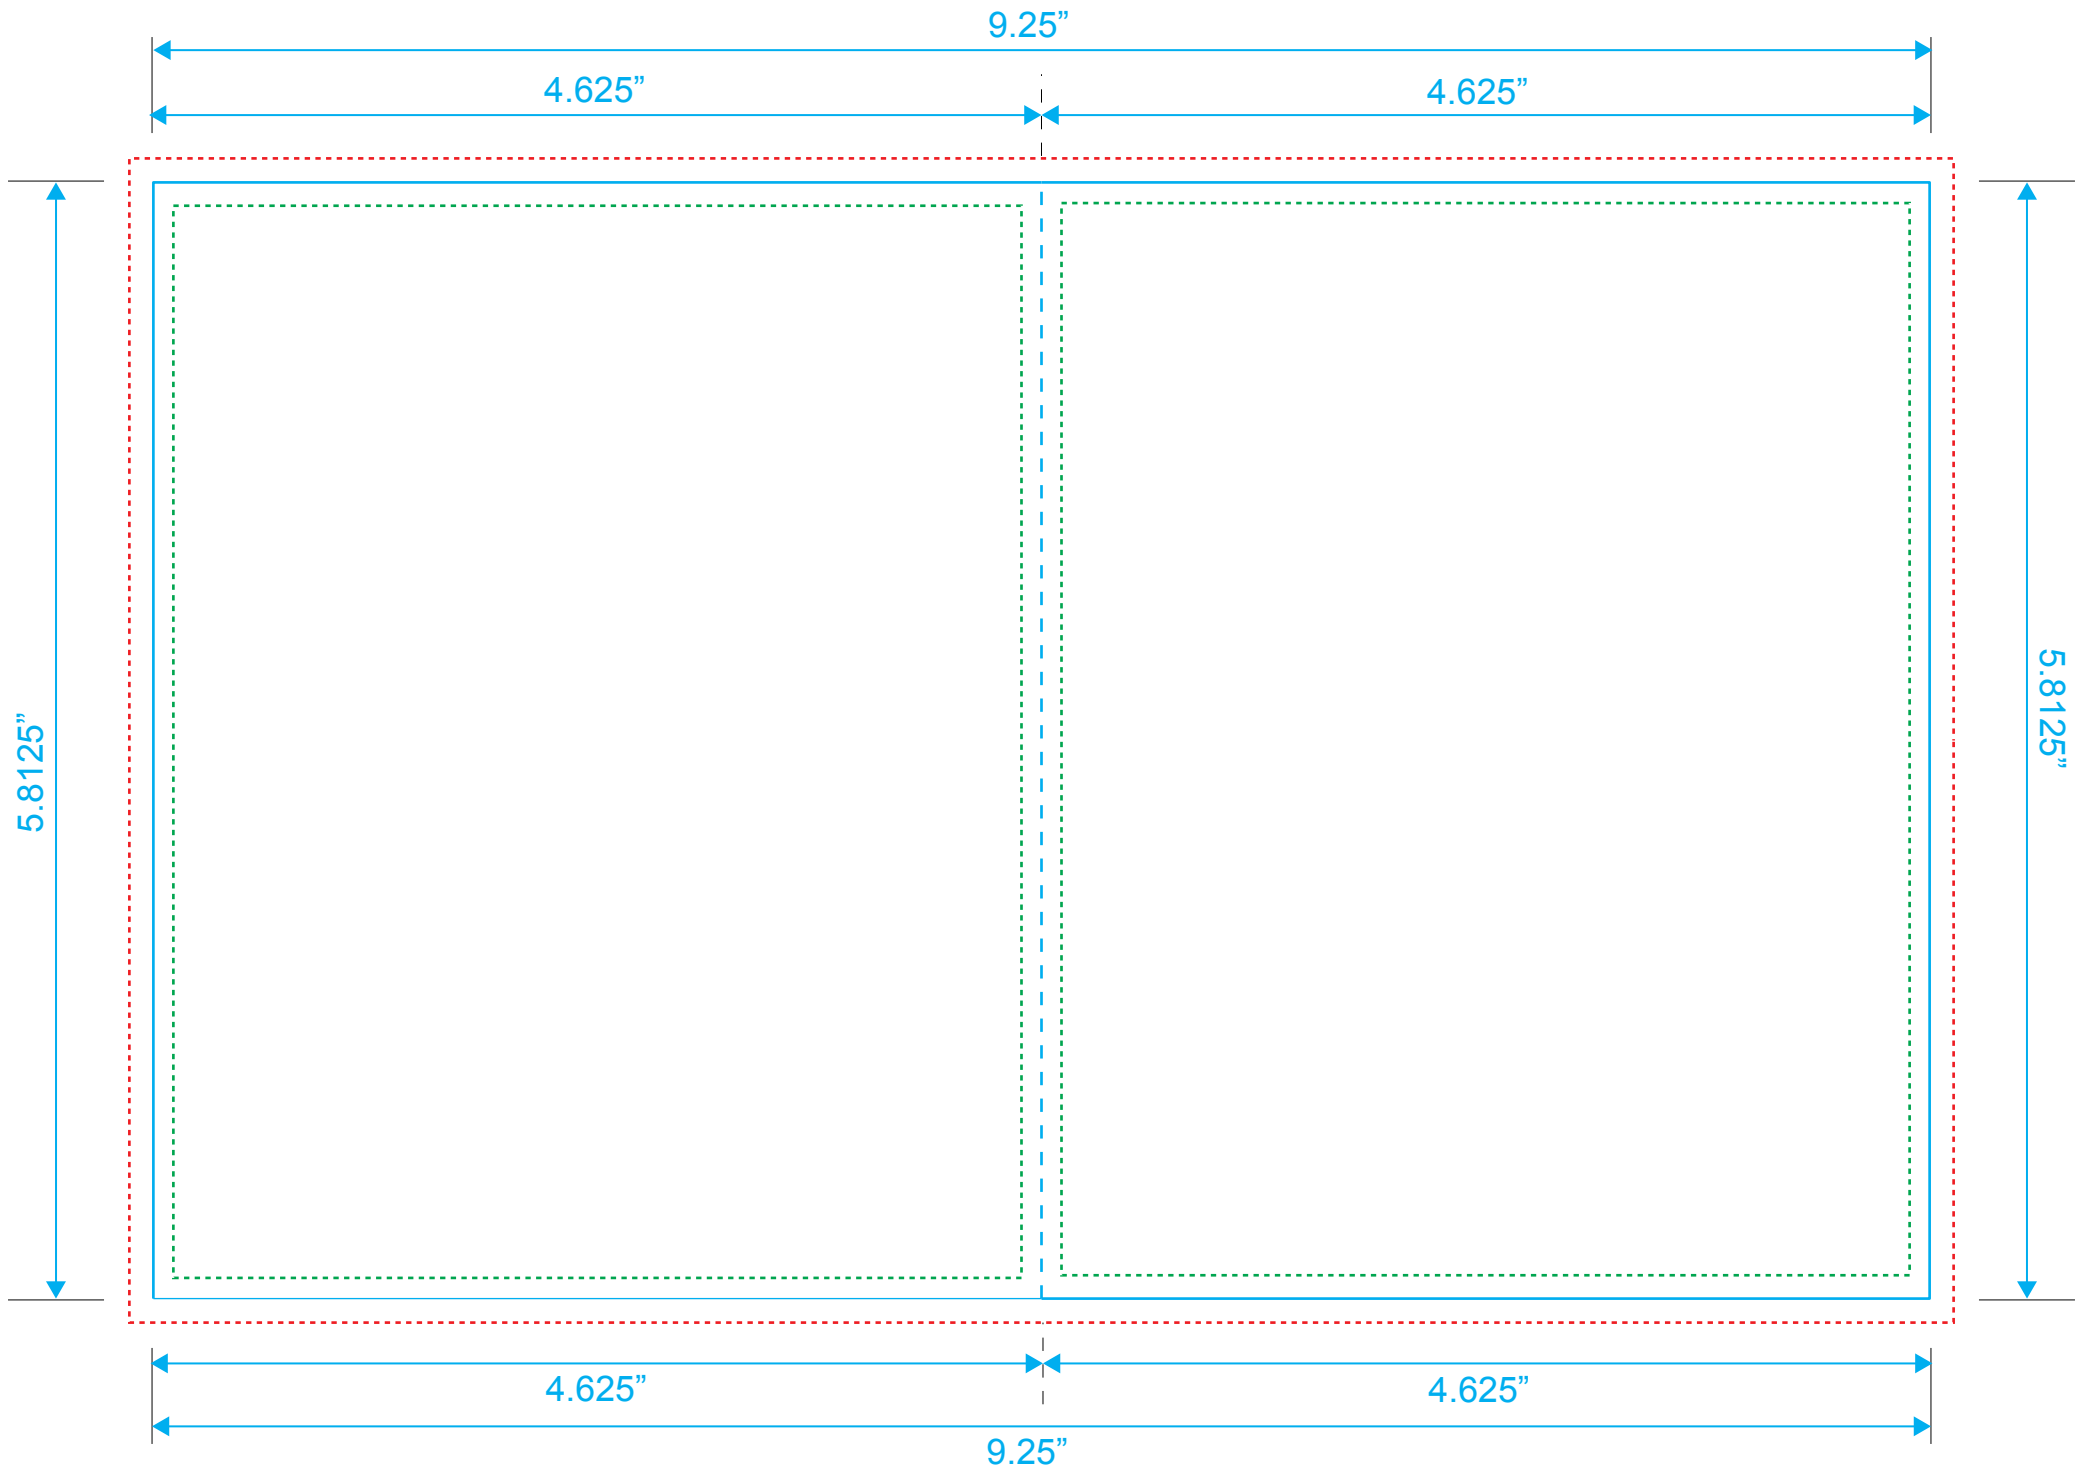

Page 15

Blu-Ray 16 Page Booklet

Reference: Insert

Style: 2 Panels

Size: 9.25" x 5.8125"

Type Safety

Bleed Line

Crop Line _____

Page 14

Page 3

Blu-Ray 16 Page Booklet

Reference: Insert

Style: 2 Panels

Size: 9.25" x 5.8125"

Type Safety

Bleed Line

Bleed Line

Crop Line _____

Page 12

Page 5

Blu-Ray 16 Page Booklet

Reference: Insert

Style: 2 Panels

Size: 9.25" x 5.8125"

Style: 2 Panels

Size: 9.25" x 5.8125"

Type Safety

Bleed Line

Crop Line _____

Page 8

Page 9