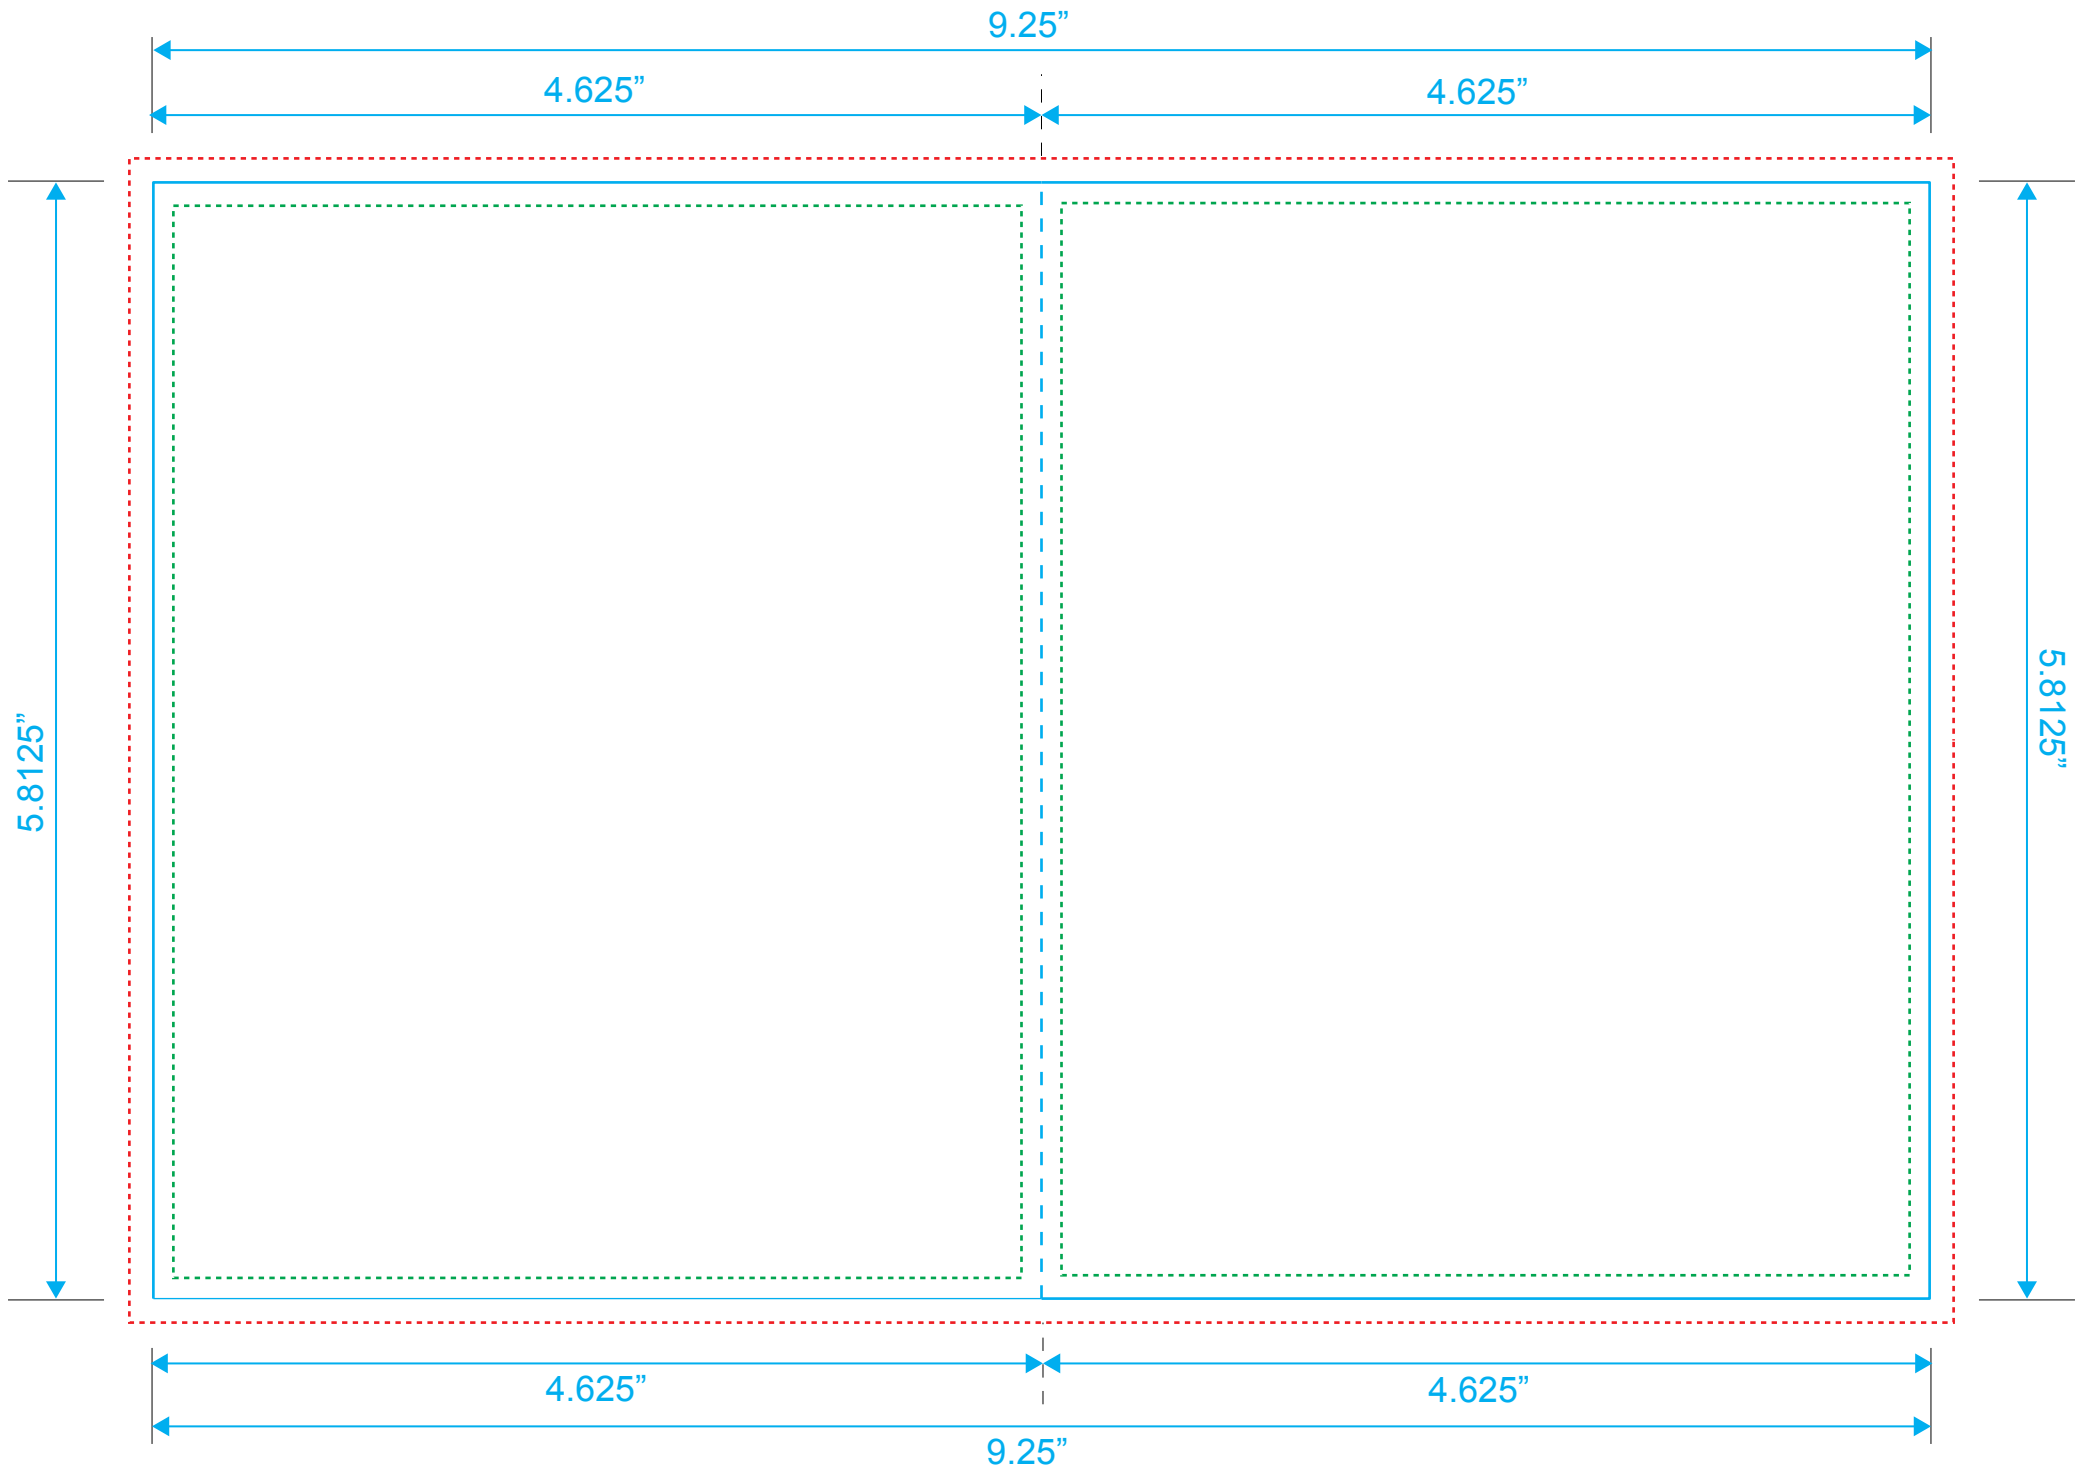

Blu-Ray 16 Page Booklet

Reference: Insert

Style: 2 Panels

Size: 9.25" x 5.8125"

Type Safety

Bleed Line

Crop Line _____

INSIDE BACK - Page 16

FRONT - Page 1

Blu-Ray 16 Page Booklet

Reference: Insert

Style: 2 Panels

Size: 9.25" x 5.8125"

Type Safety
Bleed Line

Crop Line _____

Page 2

Bleed Line

Crop Line _____

Page 12

Page 5

Blu-Ray 16 Page Booklet

Reference: Insert

Style: 2 Panels

Size: 9.25" x 5.8125"

Style: 2 Panels

Size: 9.25" x 5.8125"

Type Safety

Bleed Line

Crop Line _____

Page 8

Page 9