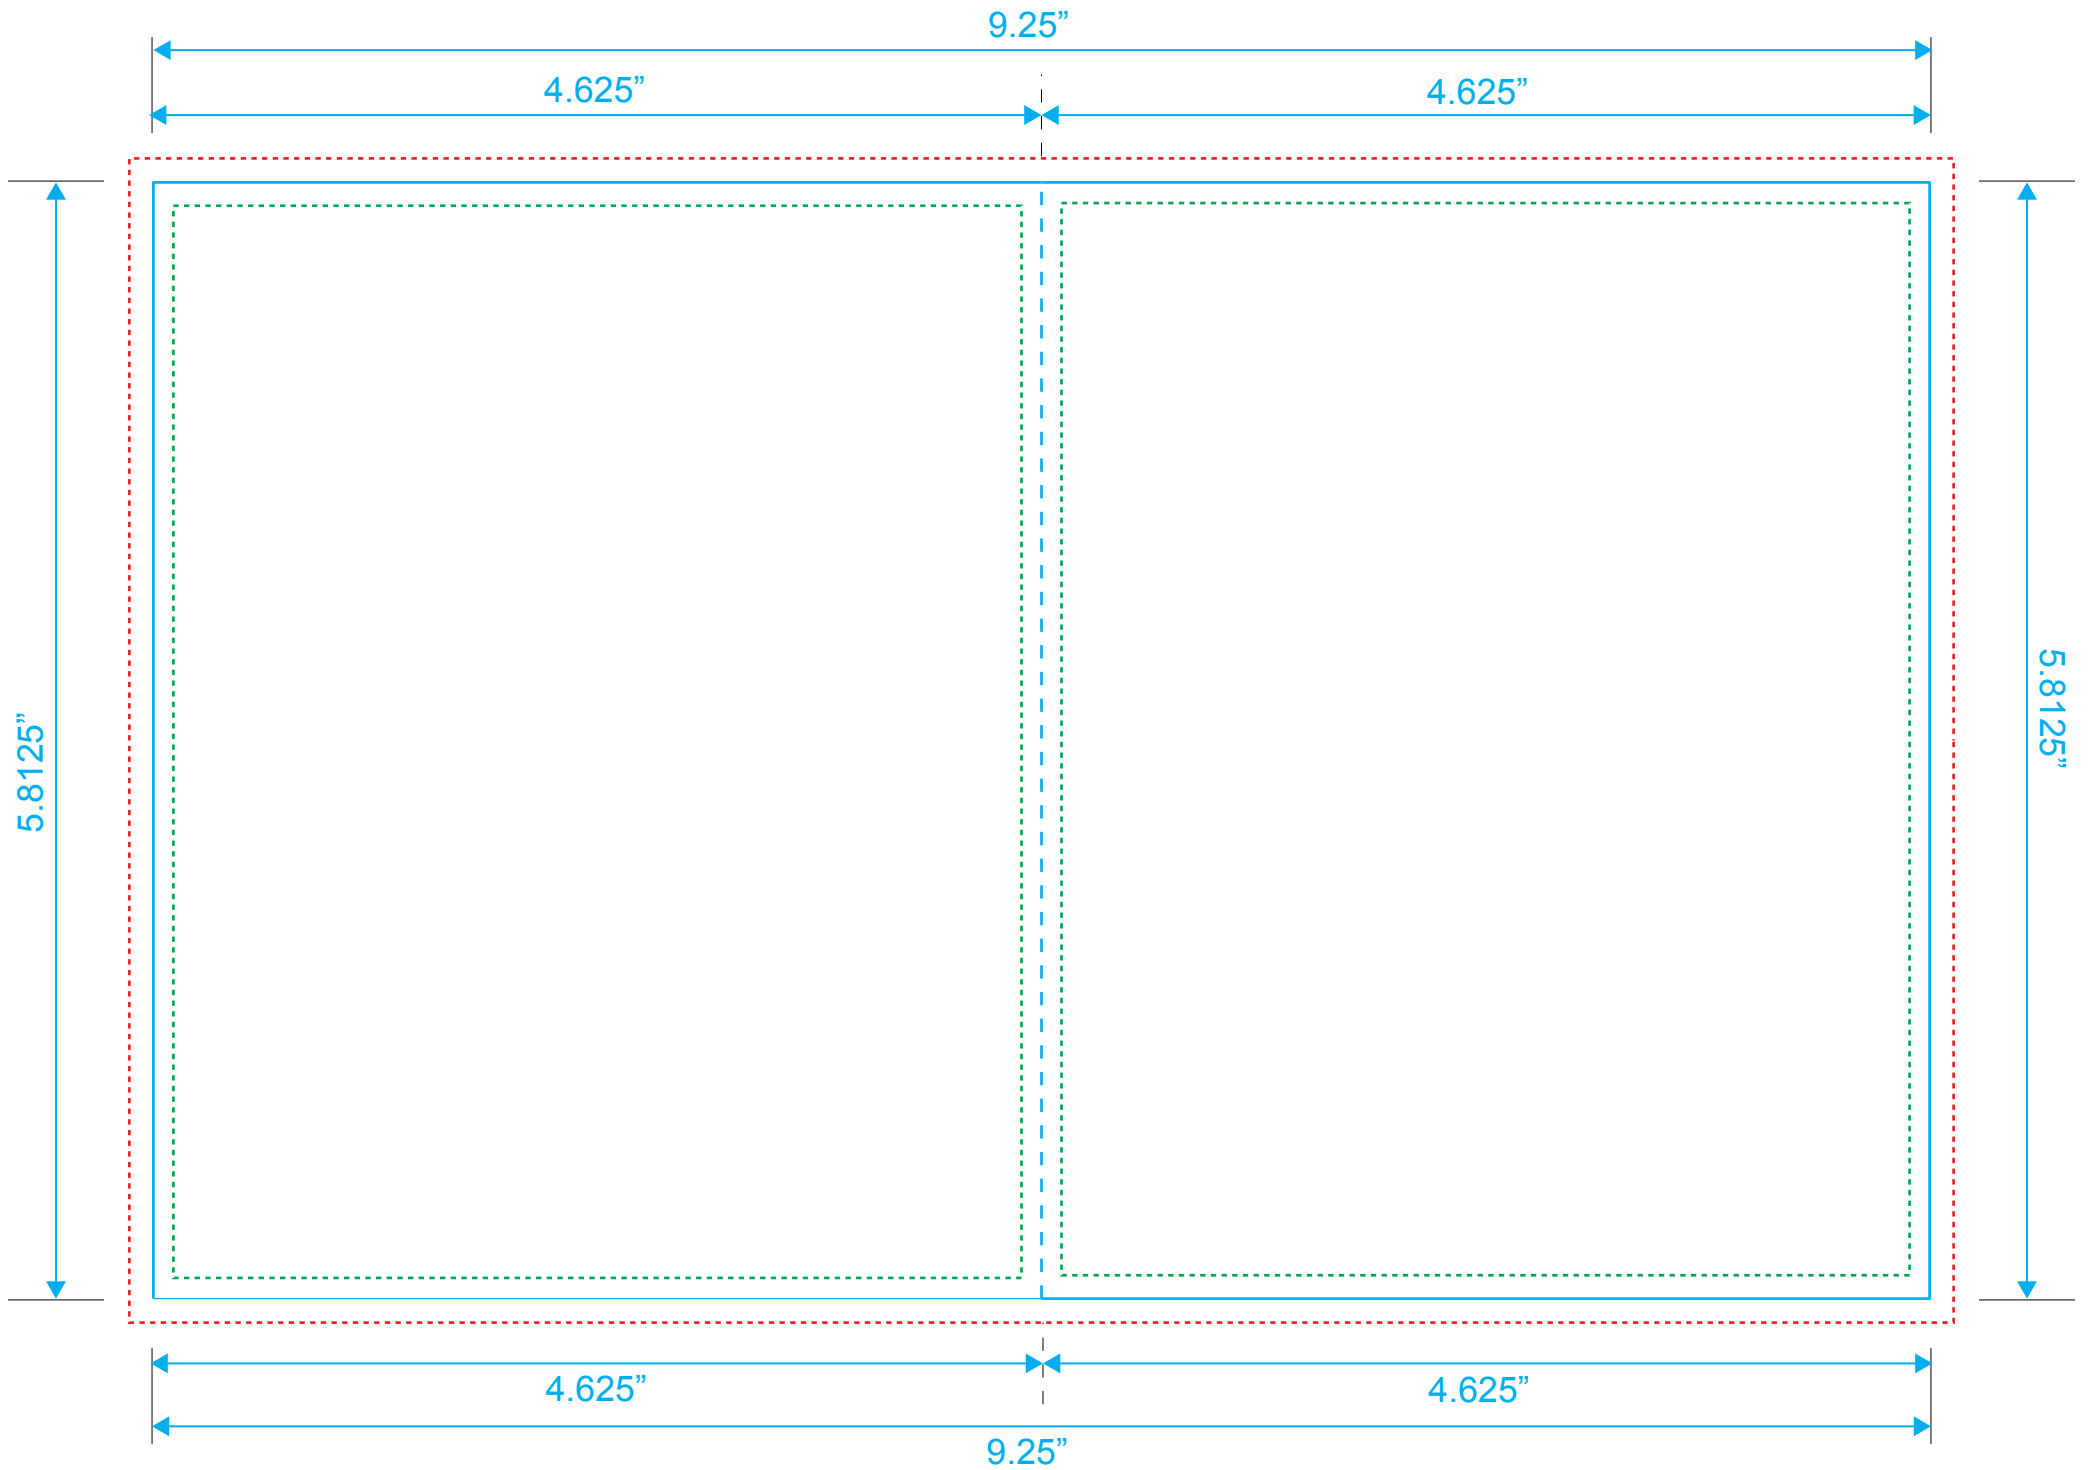

Page 14

Page 3

Blu-Ray 16 Page Booklet

Reference: Insert

Style: 2 Panels

Size: 9.25" x 5.8125"

Type Safety

Bleed Line

Crop Line _____

Page 4

Page 13

Blu-Ray 16 Page Booklet

Reference: Insert

Style: 2 Panels

Size: 9.25" x 5.8125"

Type Safety

Bleed Line

Crop Line _____

Page 12

Page 5

Blu-Ray 16 Page Booklet

Reference: Insert

Style: 2 Panels

Size: 9.25" x 5.8125"

Style: 2 Panels

Size: 9.25" x 5.8125"

Type Safety

Bleed Line

Crop Line _____

Page 8

Page 9