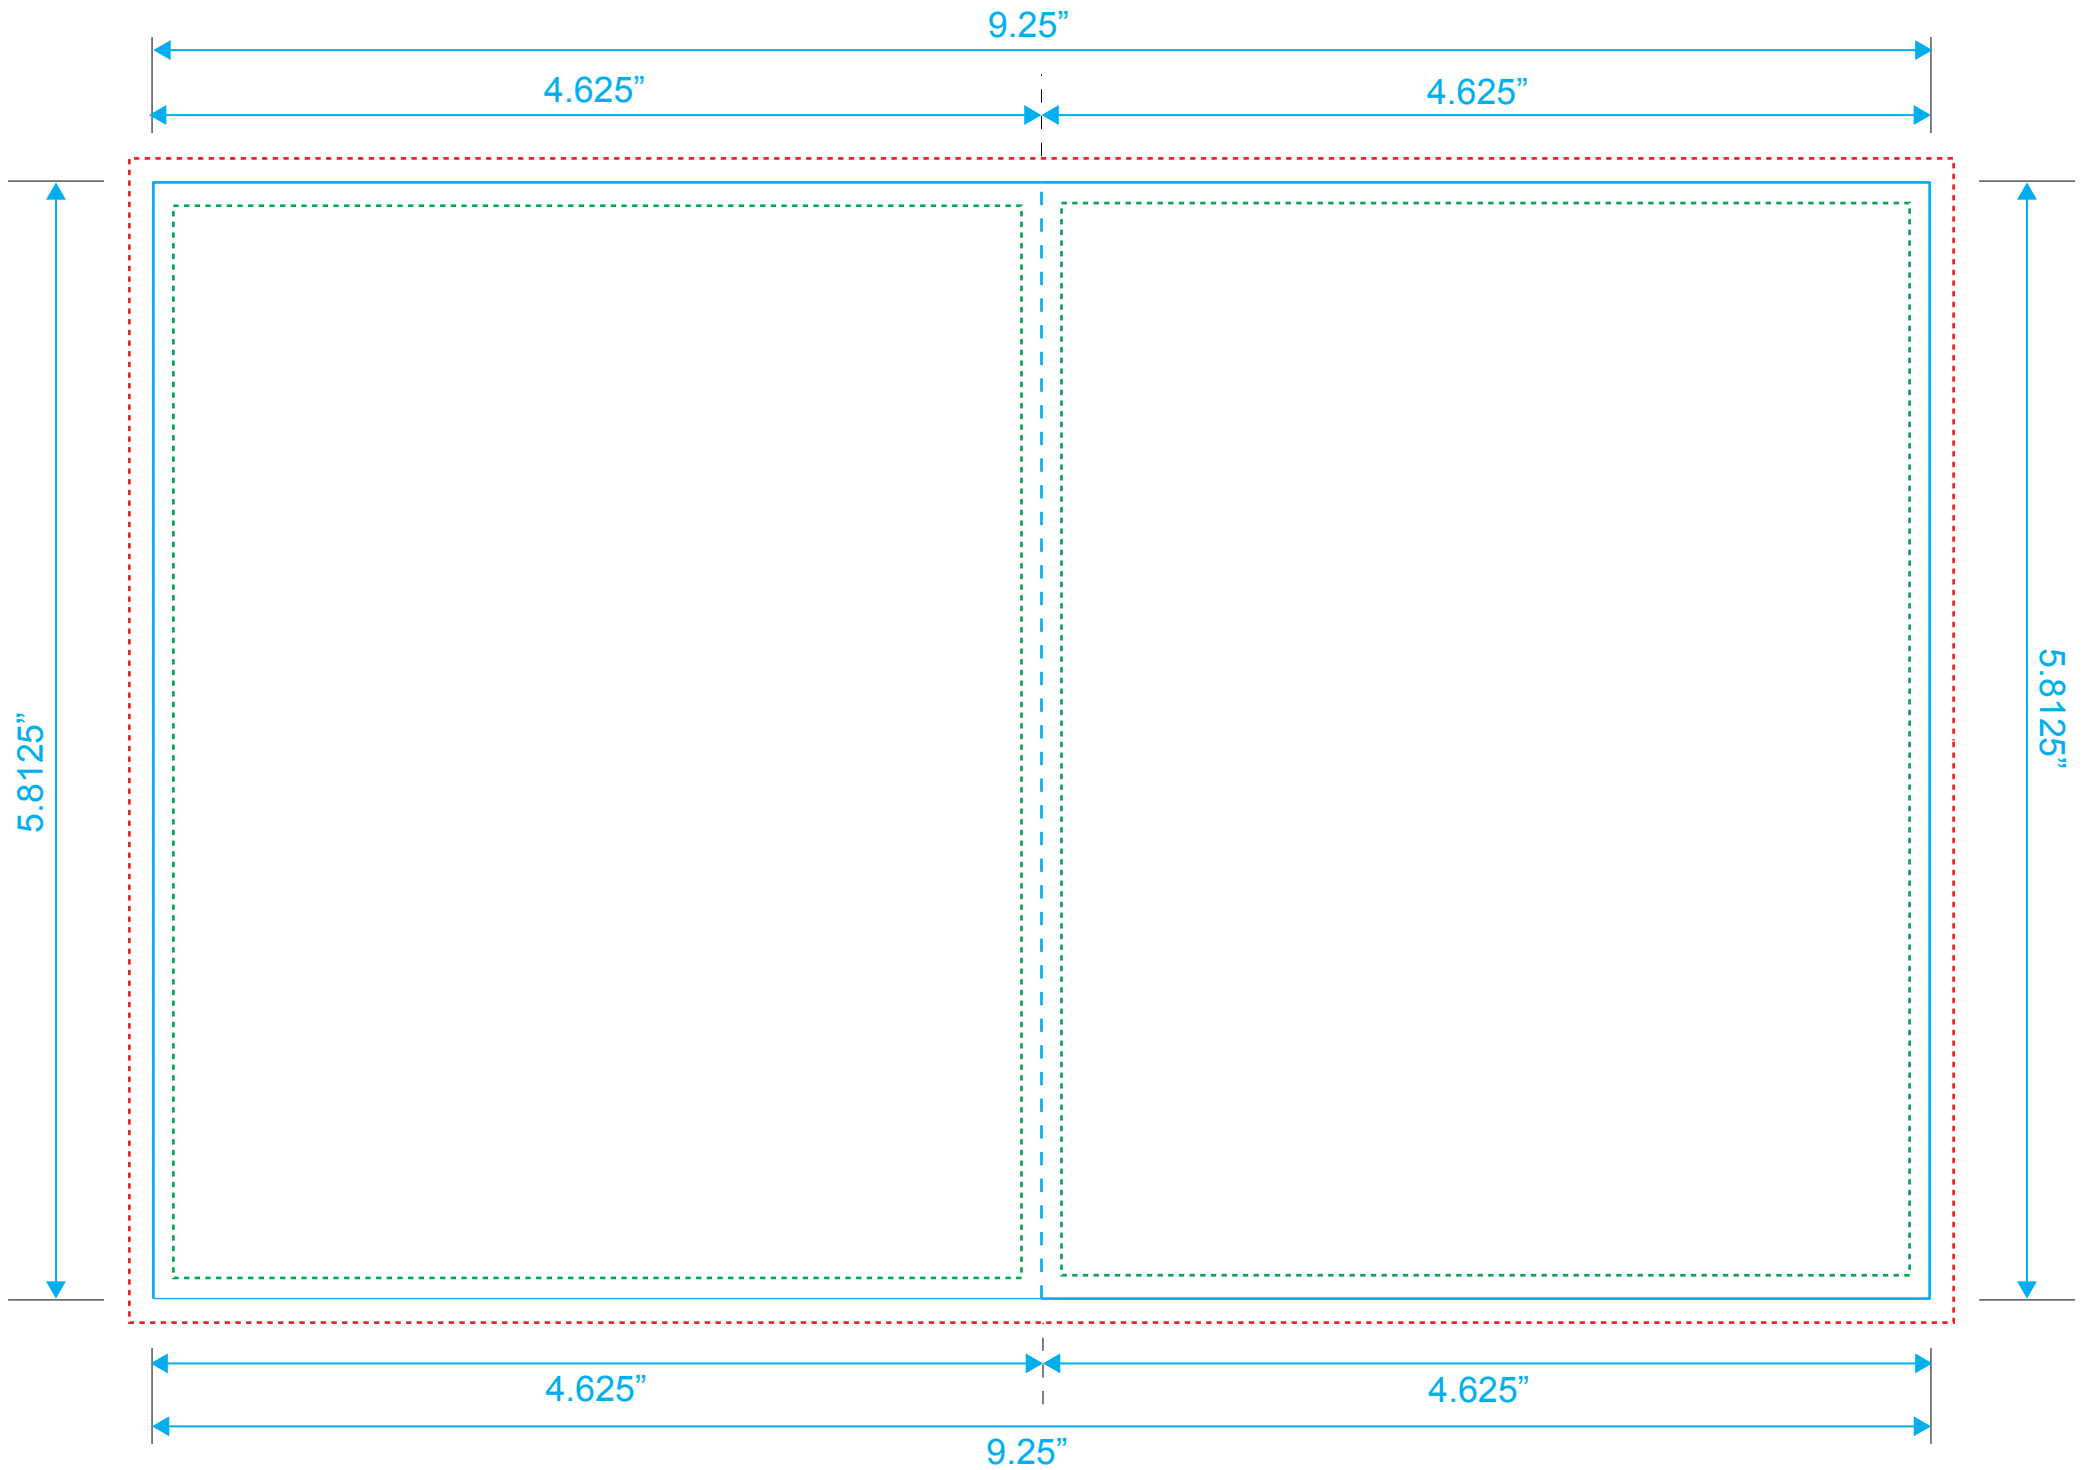

Blu-Ray 16 Page Booklet

Reference: Insert

Style: 2 Panels

Size: 9.25" x 5.8125"

Type Safety .....
.....

Bleed Line .....
.....

Crop Line _____
_____

Page 6

Page 11