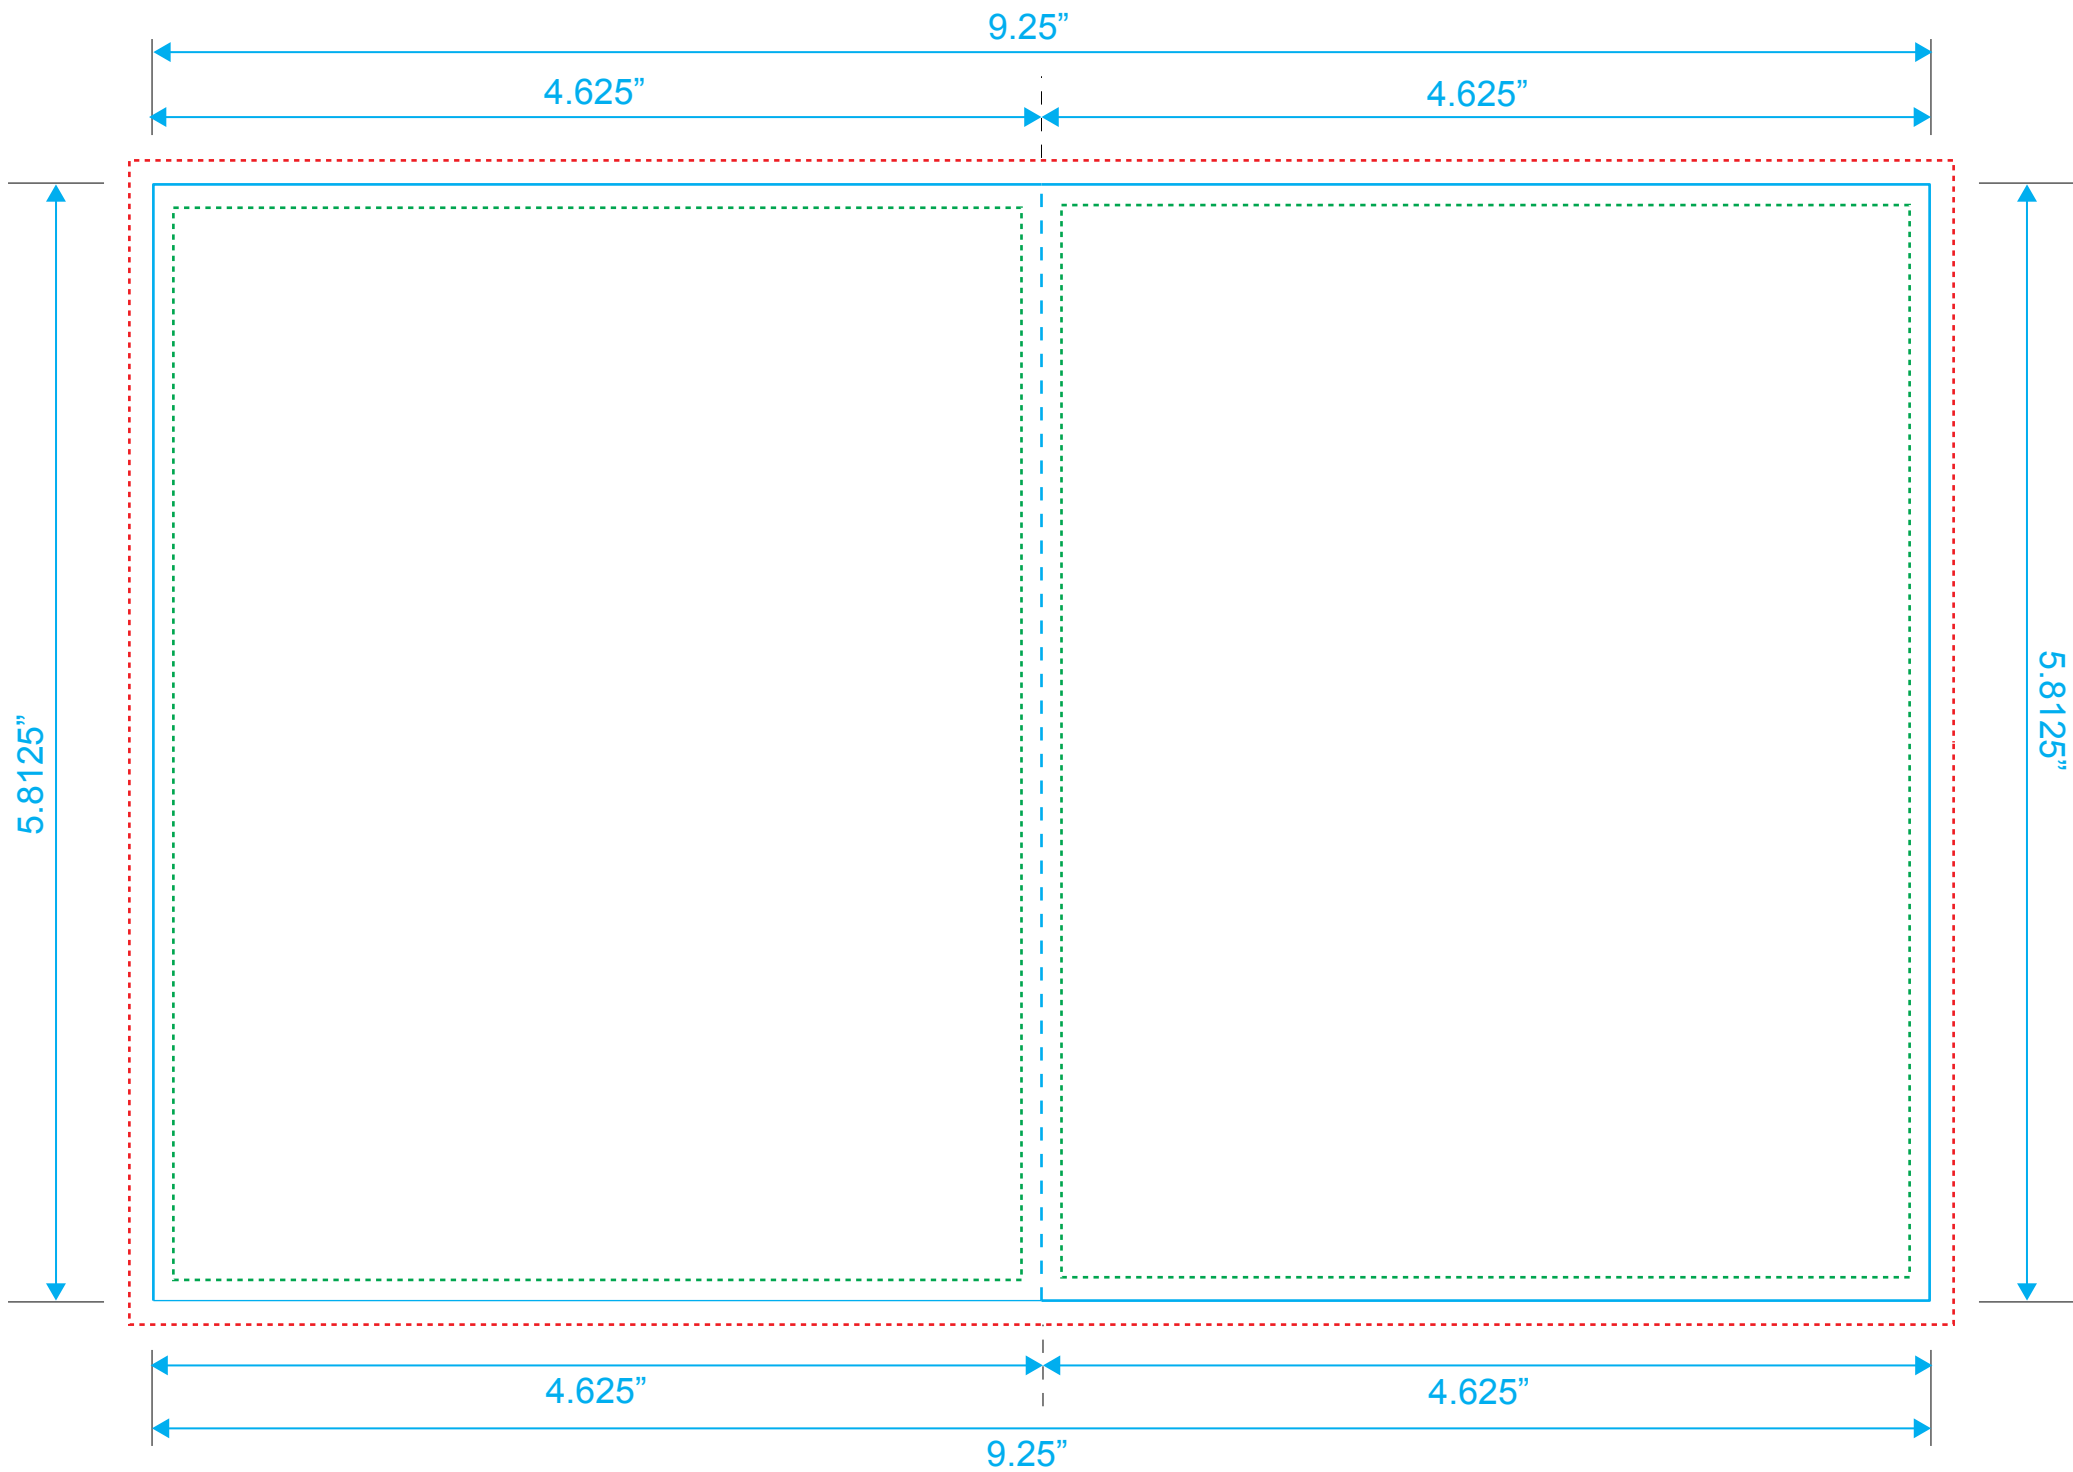

Blu-Ray 20 Page Booklet

Reference: Insert

Style: 2 Panels

Size: 9.25" x 5.8125"

Type Safety .....

Bleed Line .....

Crop Line _____

Page 14

Page 7