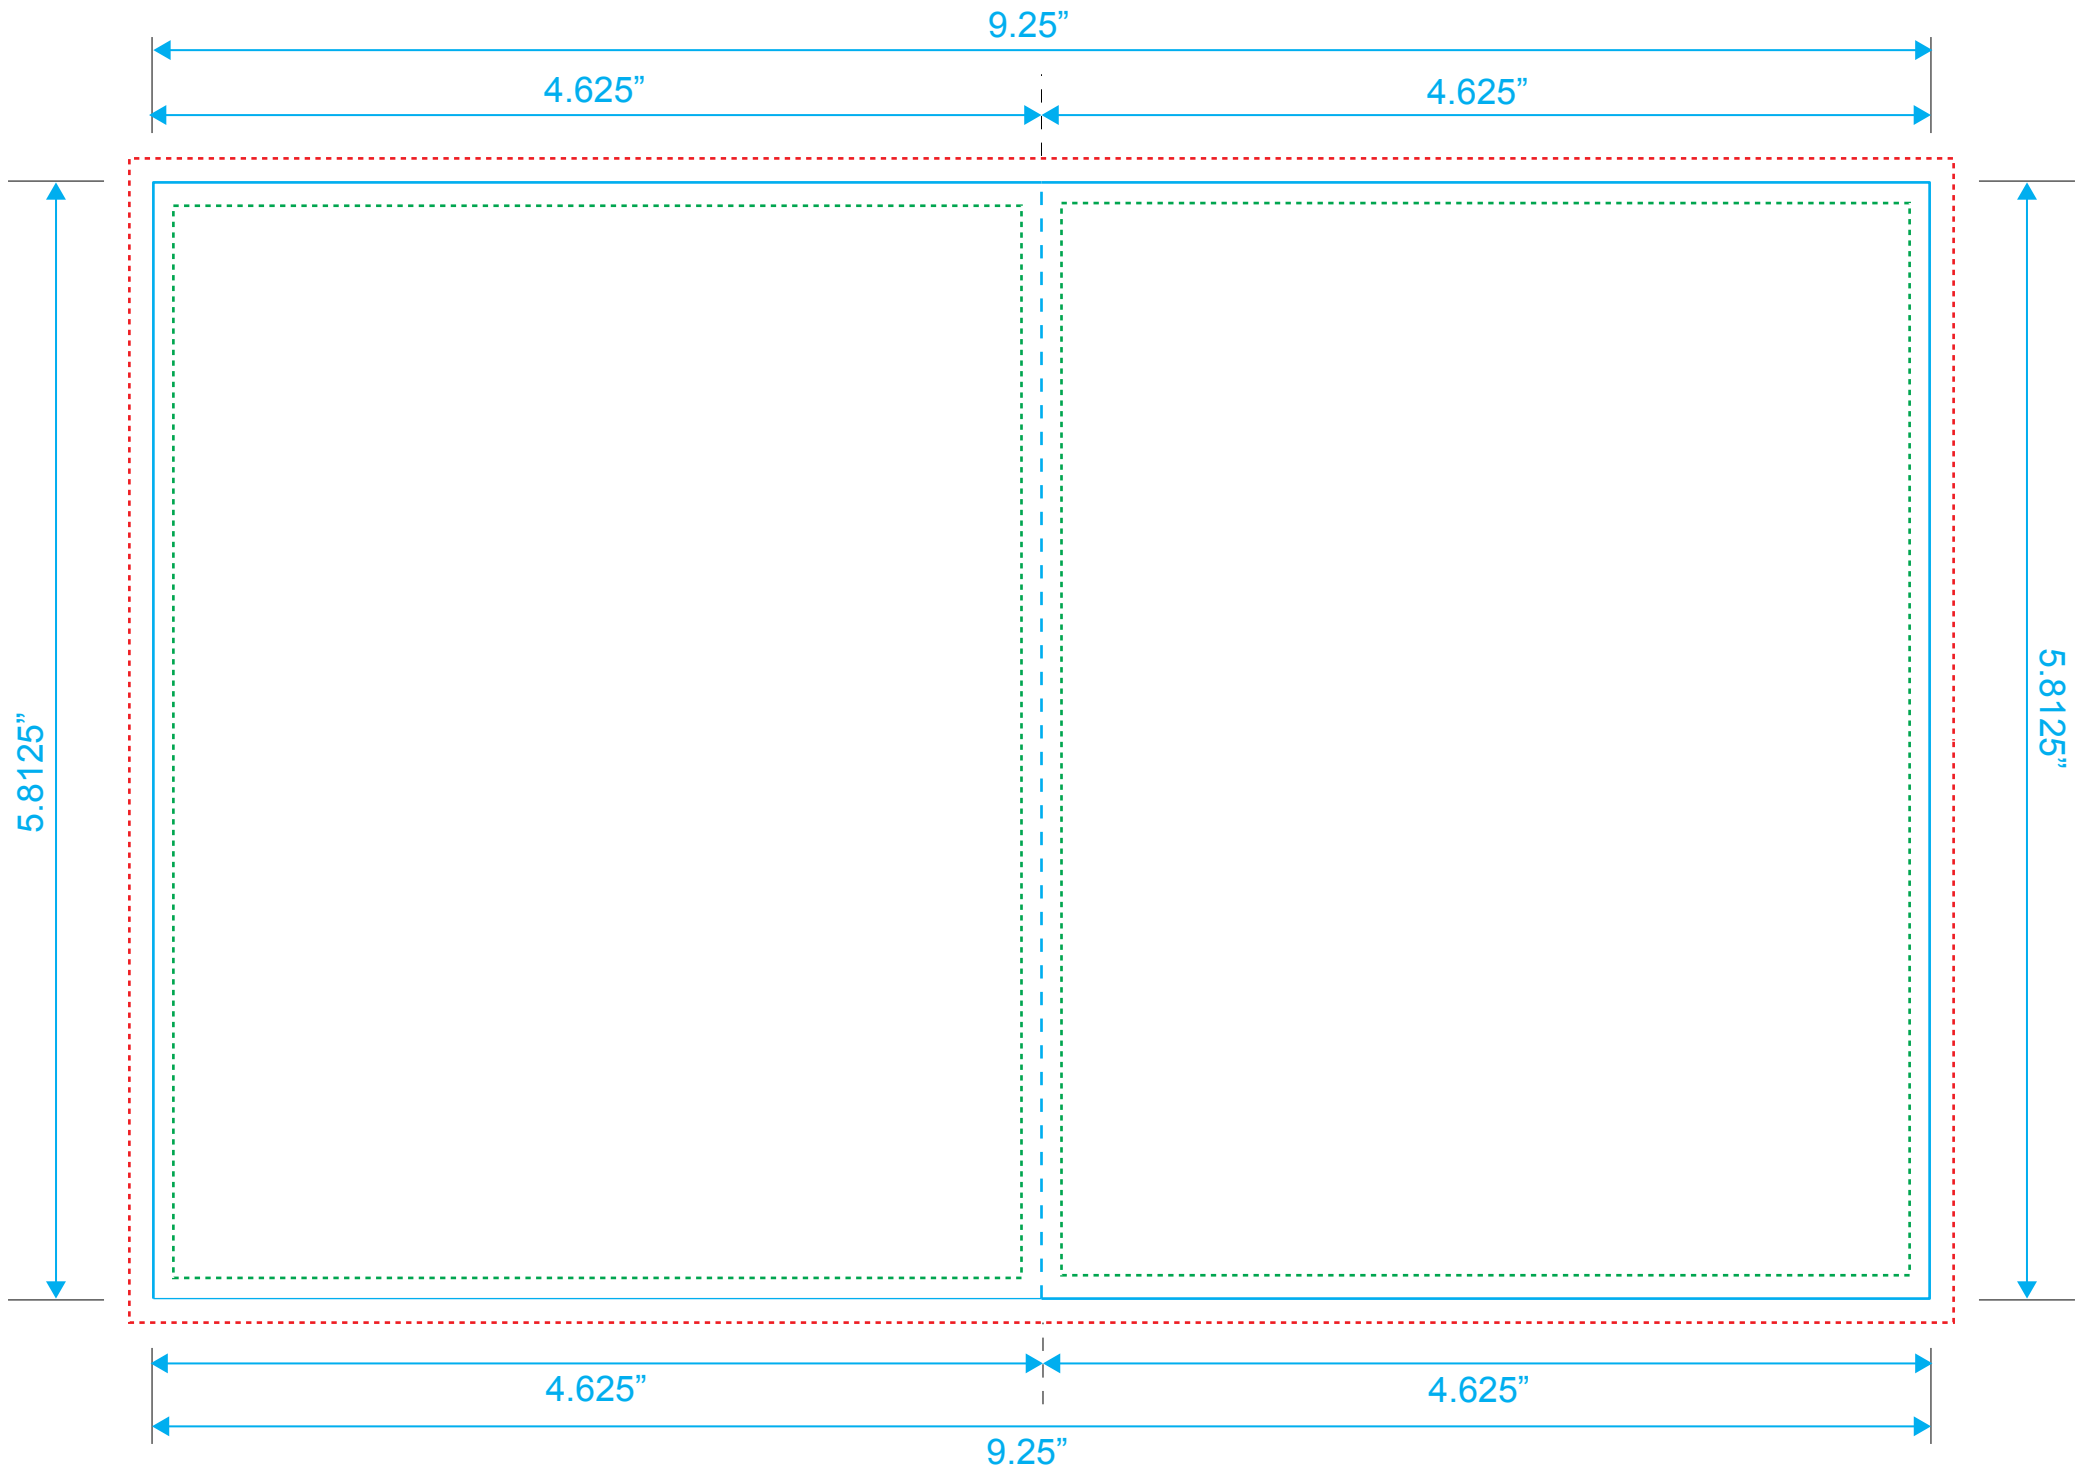

Crop Line _____

Page 16

Page 5

Blu-Ray 20 Page Booklet

Reference: Insert

Style: 2 Panels

Size: 9.25" x 5.8125"

Type Safety
.....

Bleed Line
.....

Crop Line _____

Page 6

Page 15

Blu-Ray 20 Page Booklet

Reference: Insert

Style: 2 Panels

Size: 9.25" x 5.8125"

Style: 2 Panels

Size: 9.25" x 5.8125"

Type Safety
.....

Bleed Line
.....

Crop Line
.....

Page 12

Page 9

Blu-Ray 20 Page Booklet

Reference: Insert

Style: 2 Panels

Size: 9.25" x 5.8125"

Type Safety
Bleed Line
Crop Line _____

Page 10

Page 11