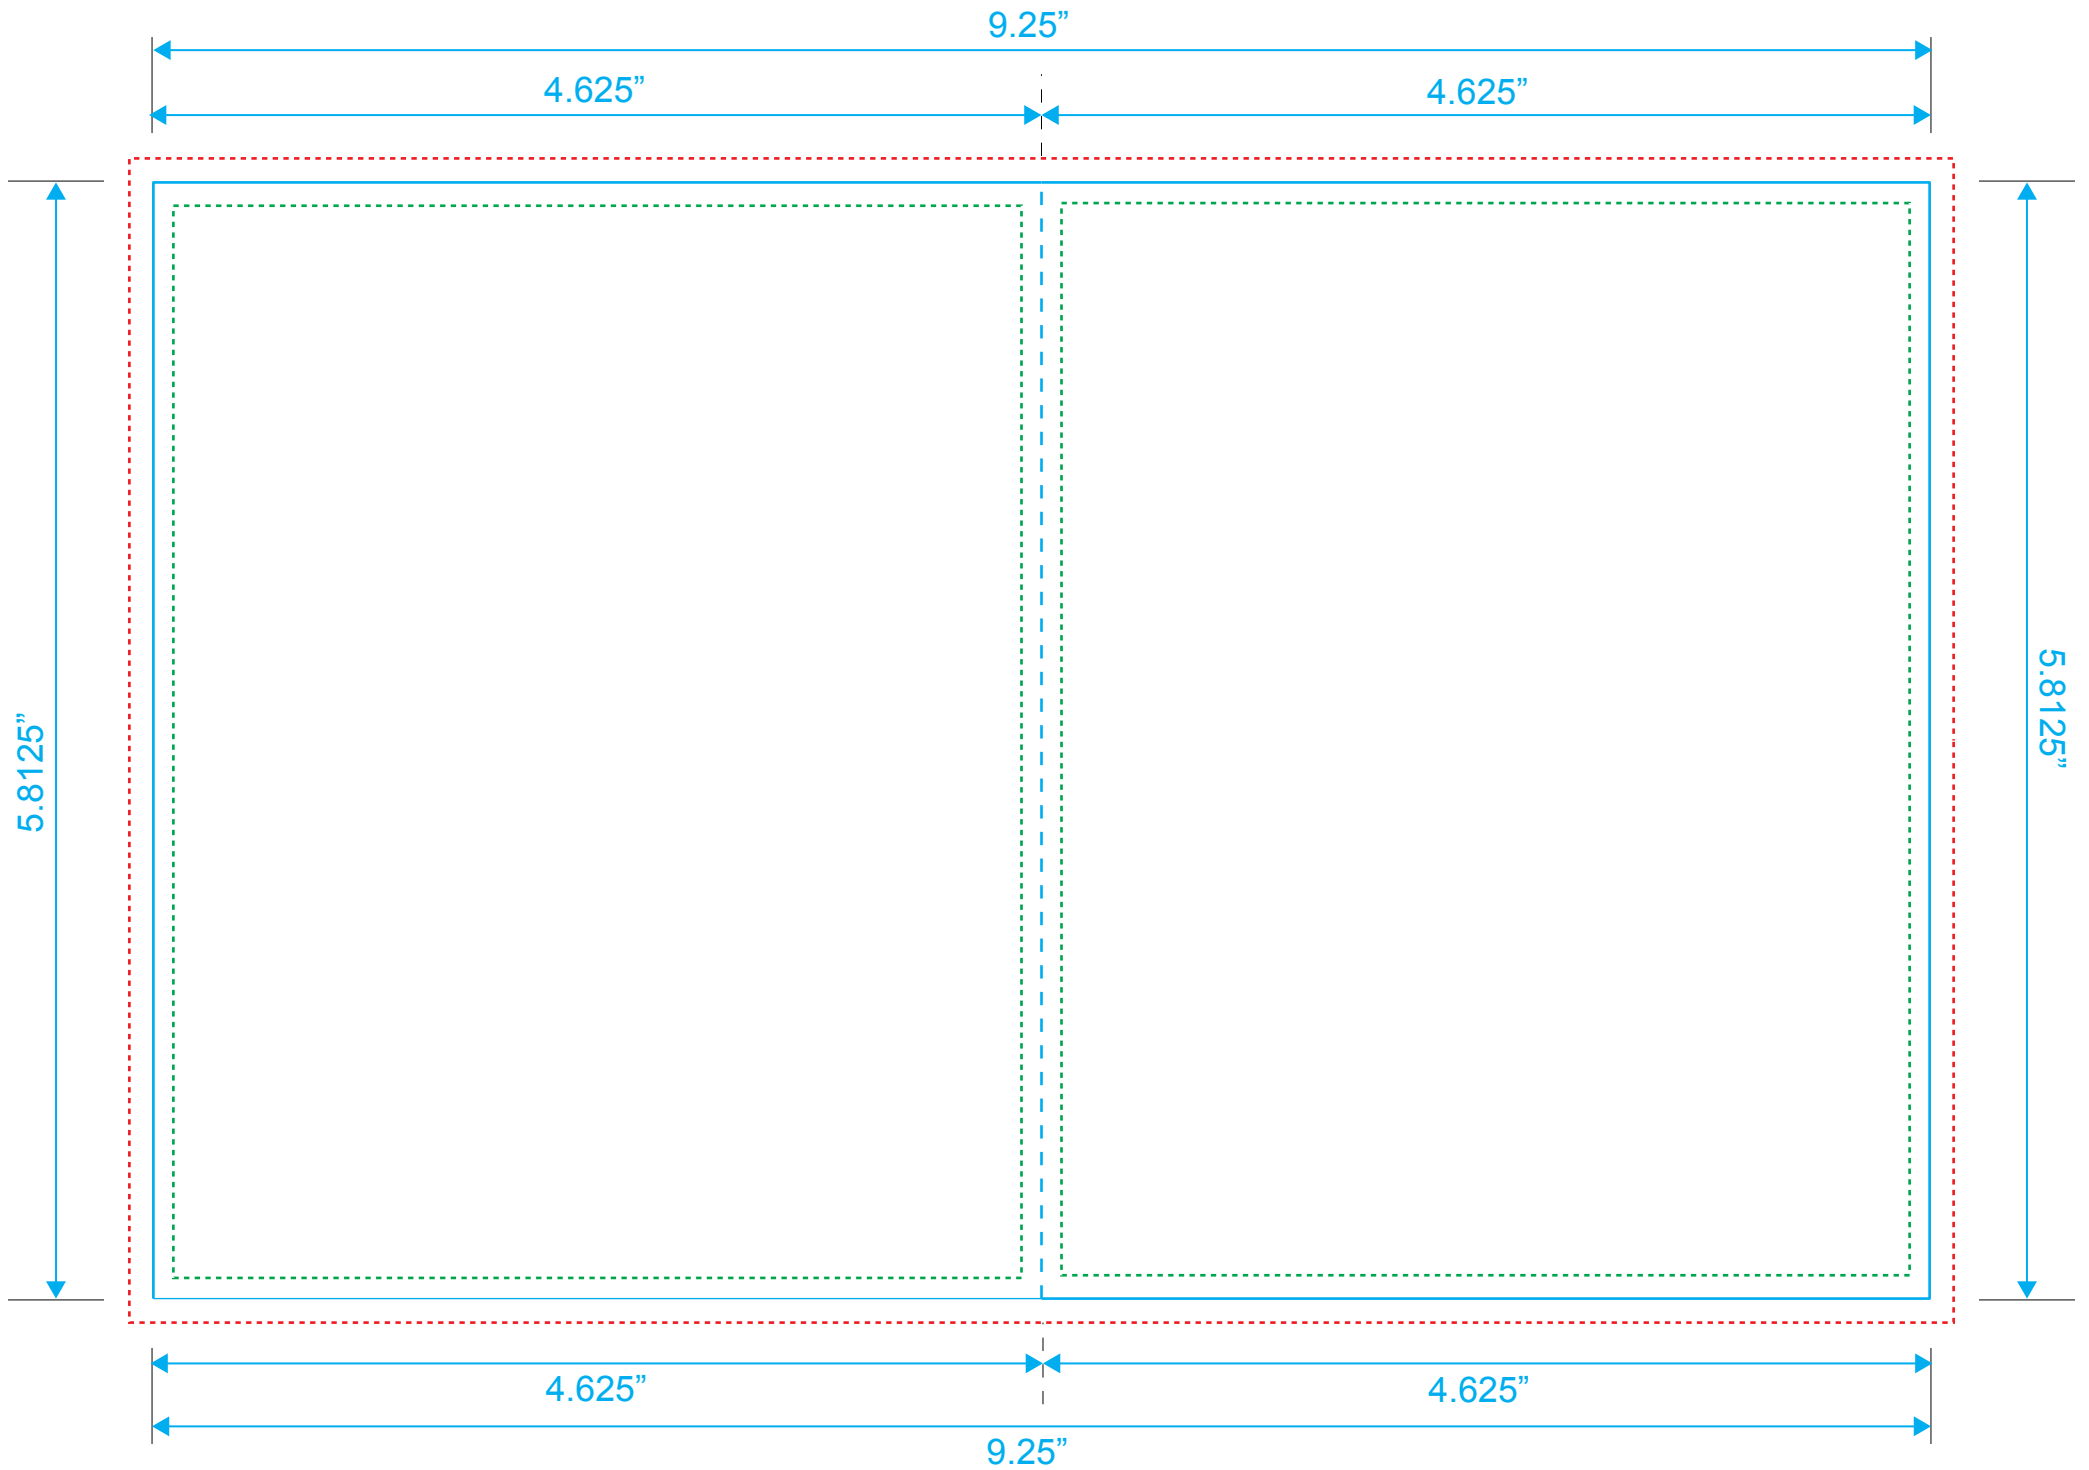

Bleed Line
.....

Crop Line _____

Page 6

Page 15

Blu-Ray 20 Page Booklet

Reference: Insert

Style: 2 Panels

Size: 9.25" x 5.8125"

Size: 9.25" x 5.8125"

Type Safety

Bleed Line

Crop Line _____

Page 8

Page 13

Blu-Ray 20 Page Booklet

Reference: Insert

Style: 2 Panels

Size: 9.25" x 5.8125"

Type Safety
.....

Bleed Line
.....

Crop Line
.....

Page 12

Page 9

Blu-Ray 20 Page Booklet

Reference: Insert

Style: 2 Panels

Size: 9.25" x 5.8125"

Type Safety
Bleed Line
Crop Line _____

Page 10

Page 11