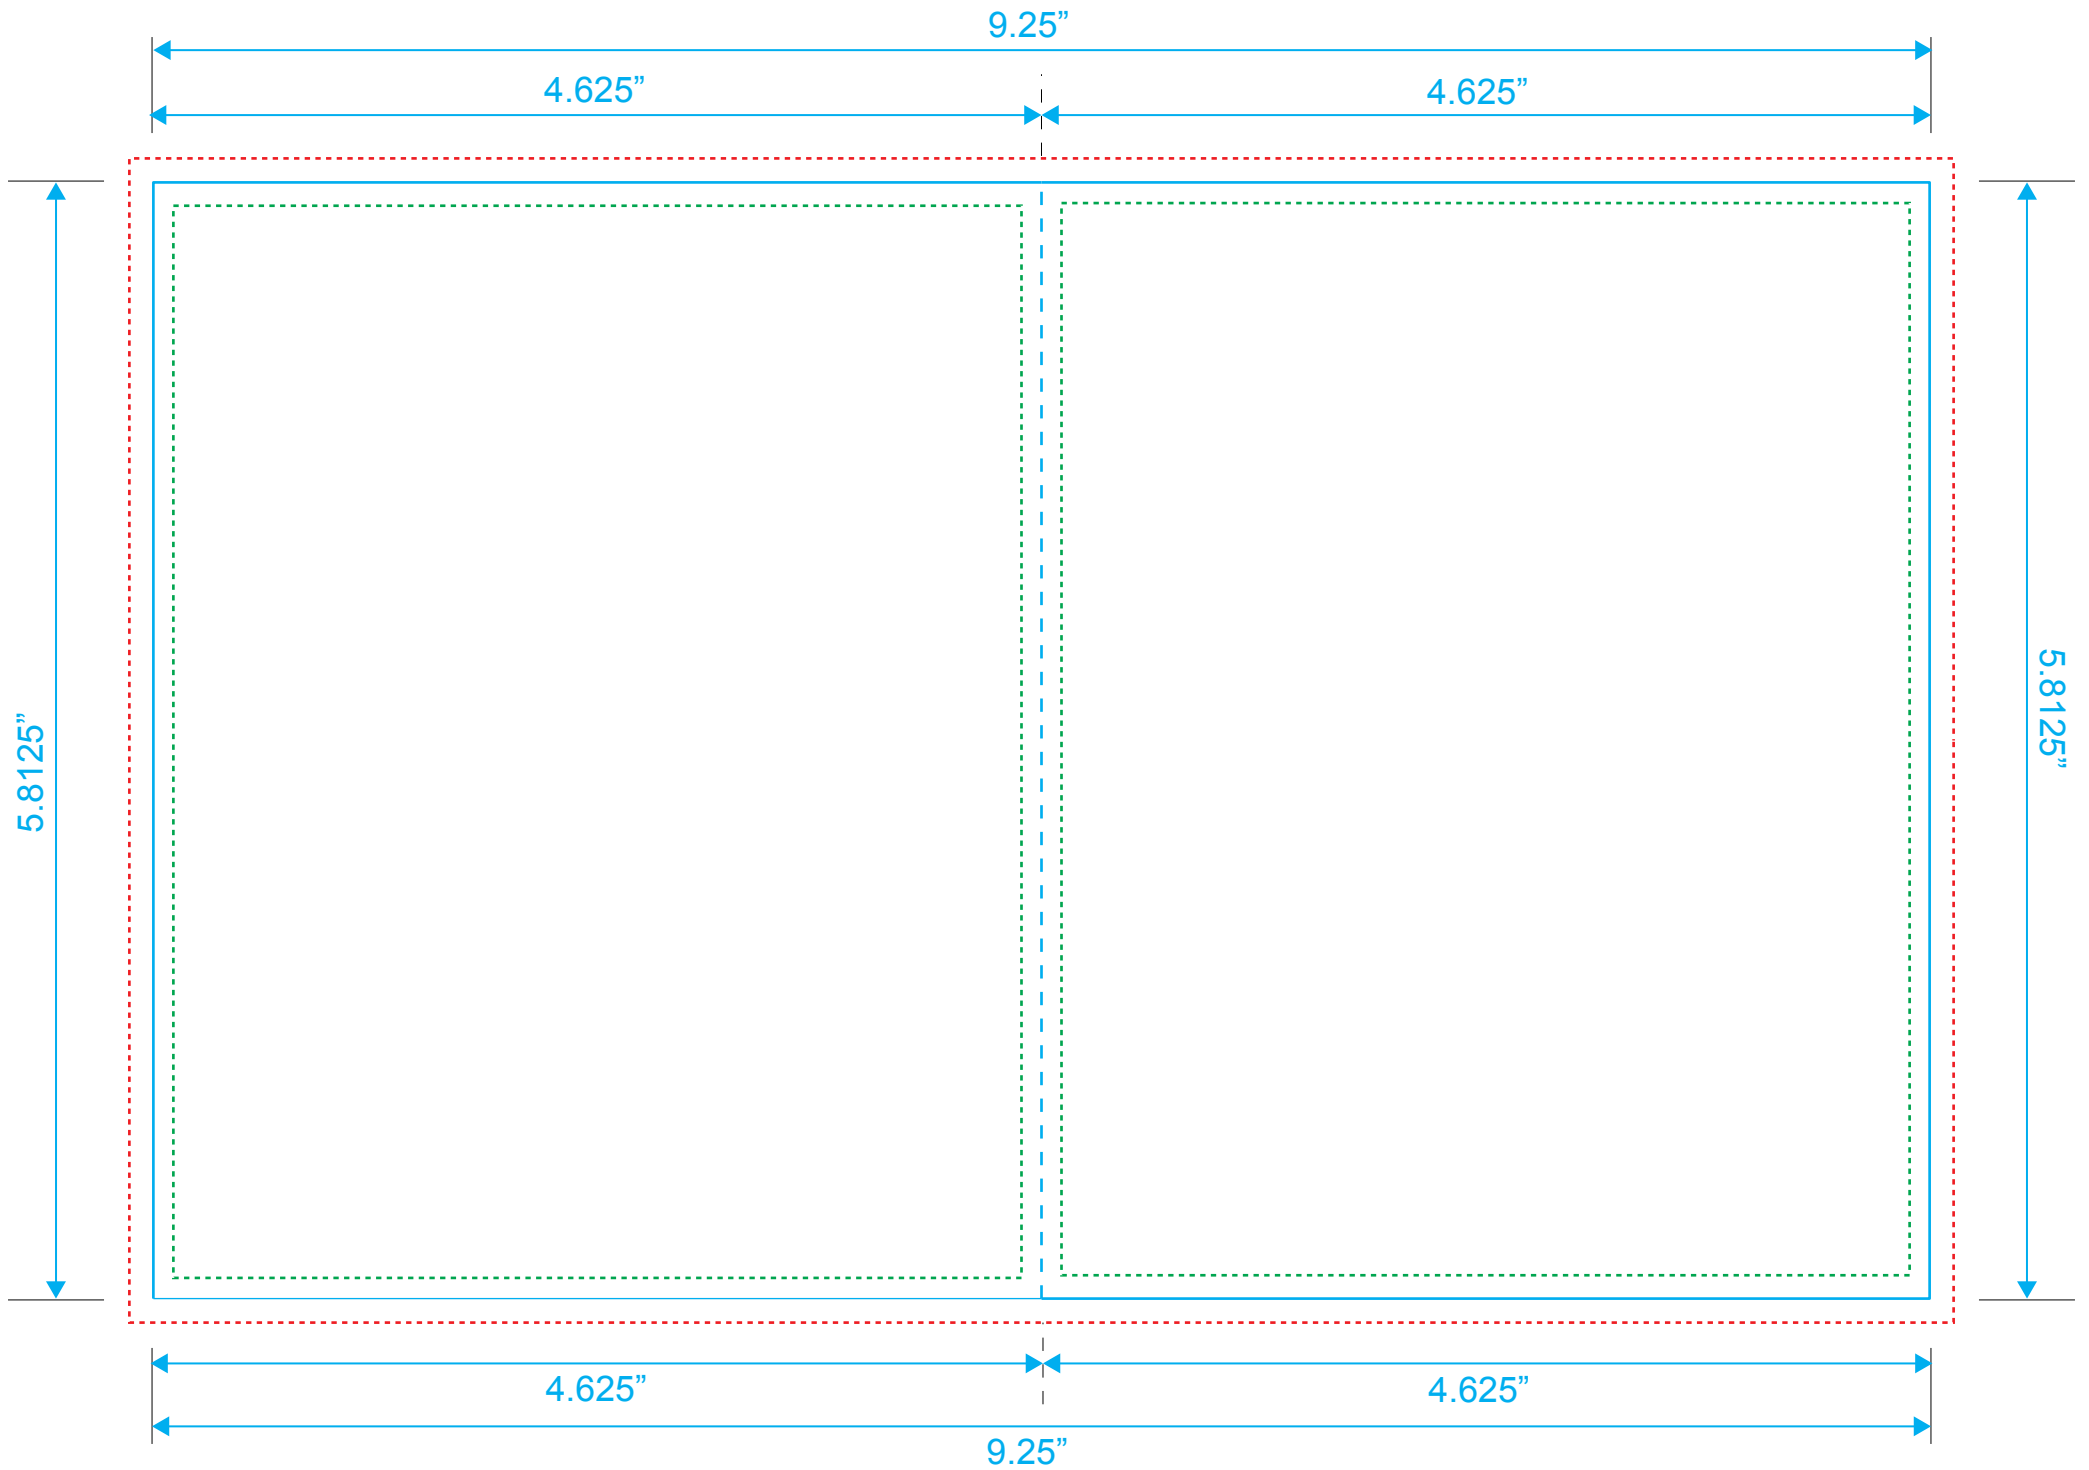

Page 3

Blu-Ray 20 Page Booklet

Reference: Insert

Style: 2 Panels

Size: 9.25" x 5.8125"

Type Safety

Bleed Line

Crop Line _____

Page 4

Page 17

Blu-Ray 20 Page Booklet

Reference: Insert

Style: 2 Panels

Size: 9.25" x 5.8125"

Type Safety

Bleed Line

Style: 2 Panels

Size: 9.25" x 5.8125"

Type Safety
.....

Bleed Line
.....

Crop Line
.....

Page 12

Page 9

Blu-Ray 20 Page Booklet

Reference: Insert

Style: 2 Panels

Size: 9.25" x 5.8125"

Type Safety
Bleed Line
Crop Line _____

Page 10

Page 11