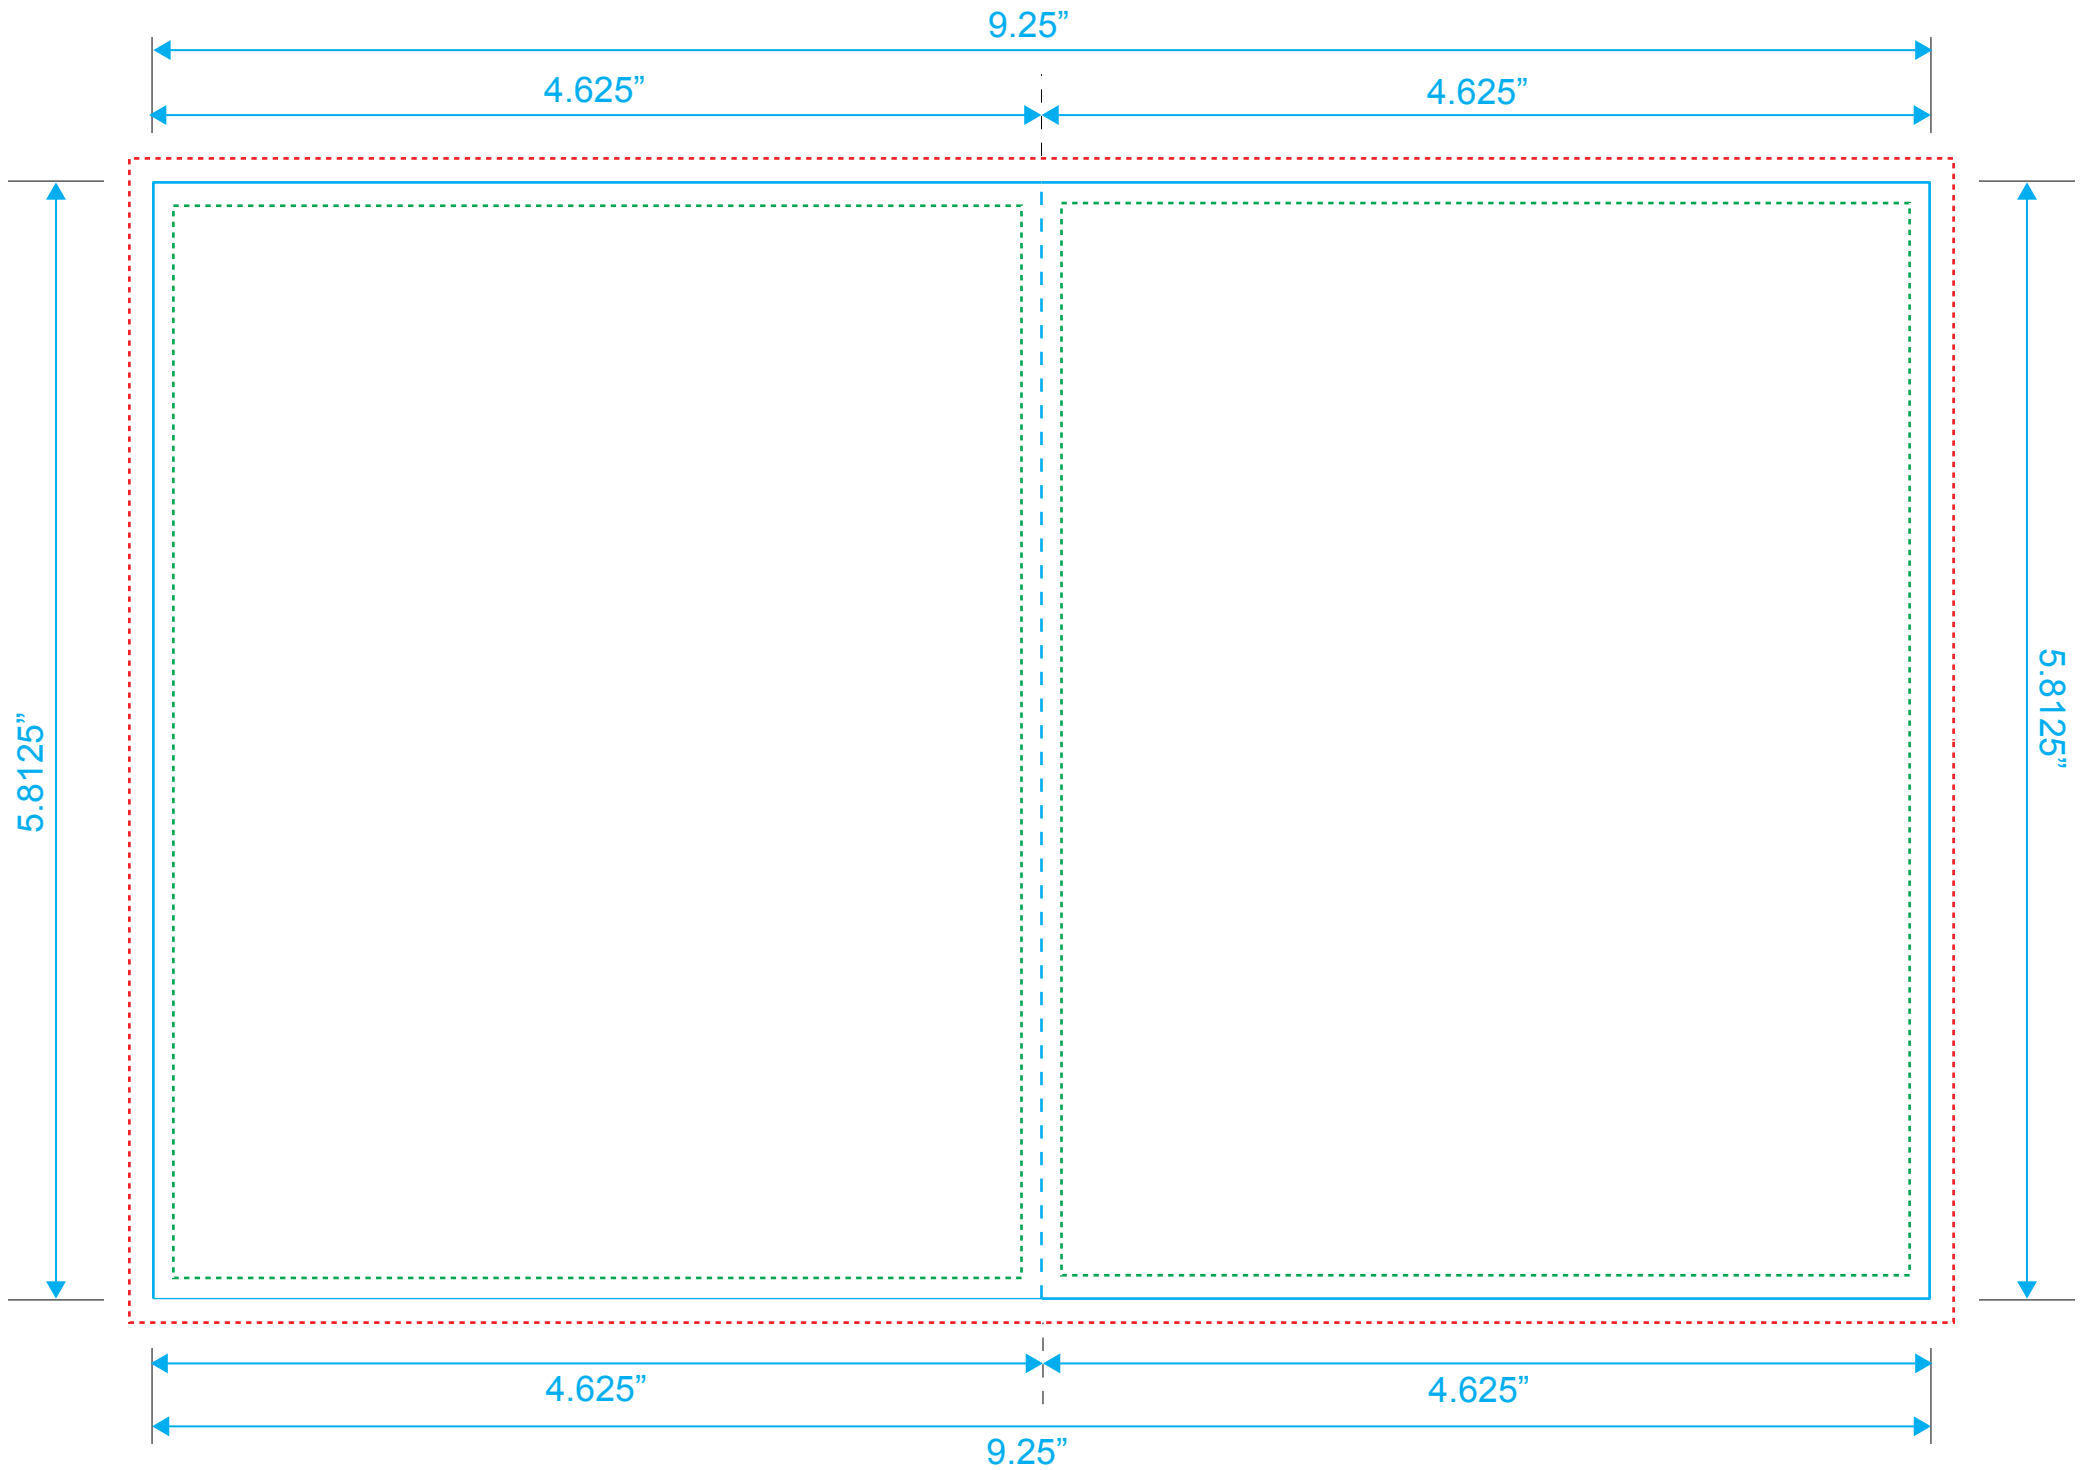

Blu-Ray 20 Page Booklet

Reference: Insert

Style: 2 Panels

Size: 9.25" x 5.8125"

Type Safety
.....

Bleed Line
.....

Crop Line
.....

INSIDE BACK - Page 20

FRONT - Page 1

Blu-Ray 20 Page Booklet

Reference: Insert

Style: 2 Panels

Size: 9.25" x 5.8125"

Type Safety

Bleed Line

Crop Line _____

Style: 2 Panels

Size: 9.25" x 5.8125"

Type Safety
.....

Bleed Line
.....

Crop Line
.....

Page 12

Page 9

Blu-Ray 20 Page Booklet

Reference: Insert

Style: 2 Panels

Size: 9.25" x 5.8125"

Type Safety
Bleed Line
Crop Line _____

Page 10

Page 11