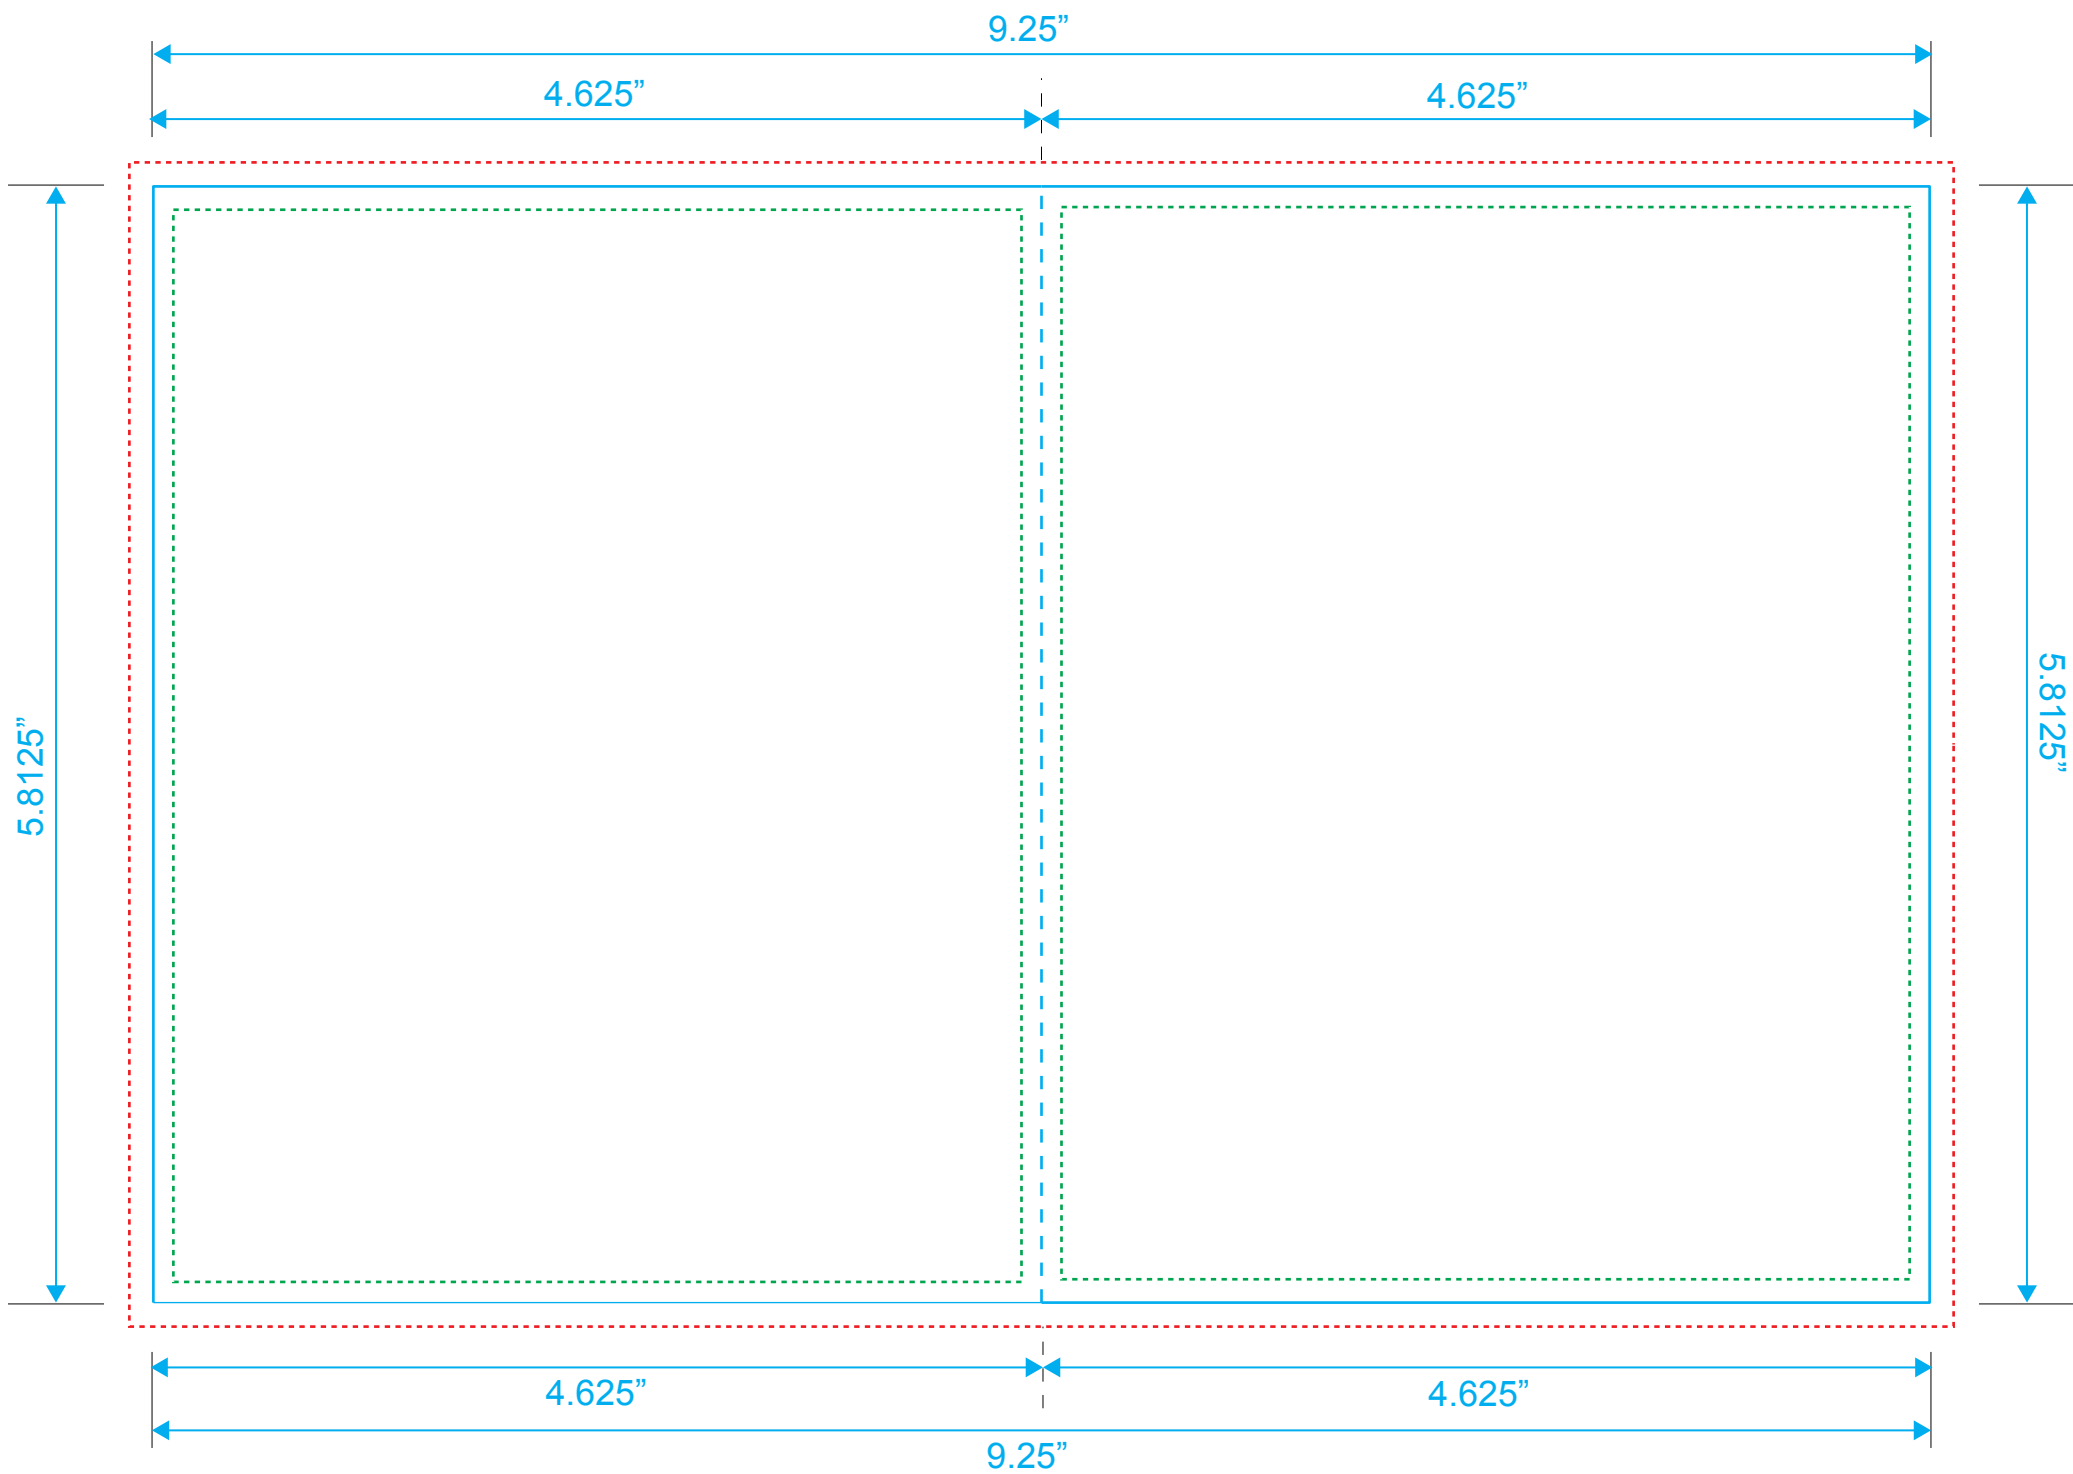

Page 4

Page 17

Blu-Ray 20 Page Booklet

Reference: Insert

Style: 2 Panels

Size: 9.25" x 5.8125"

Type Safety

Bleed Line

Crop Line _____

Page 16

Page 5

Blu-Ray 20 Page Booklet

Reference: Insert

Style: 2 Panels

Size: 9.25" x 5.8125"

Type Safety
.....

Style: 2 Panels

Size: 9.25" x 5.8125"

Type Safety
.....

Bleed Line
.....

Crop Line
.....

Page 12

Page 9

Blu-Ray 20 Page Booklet

Reference: Insert

Style: 2 Panels

Size: 9.25" x 5.8125"

Type Safety
Bleed Line
Crop Line _____

Page 10

Page 11