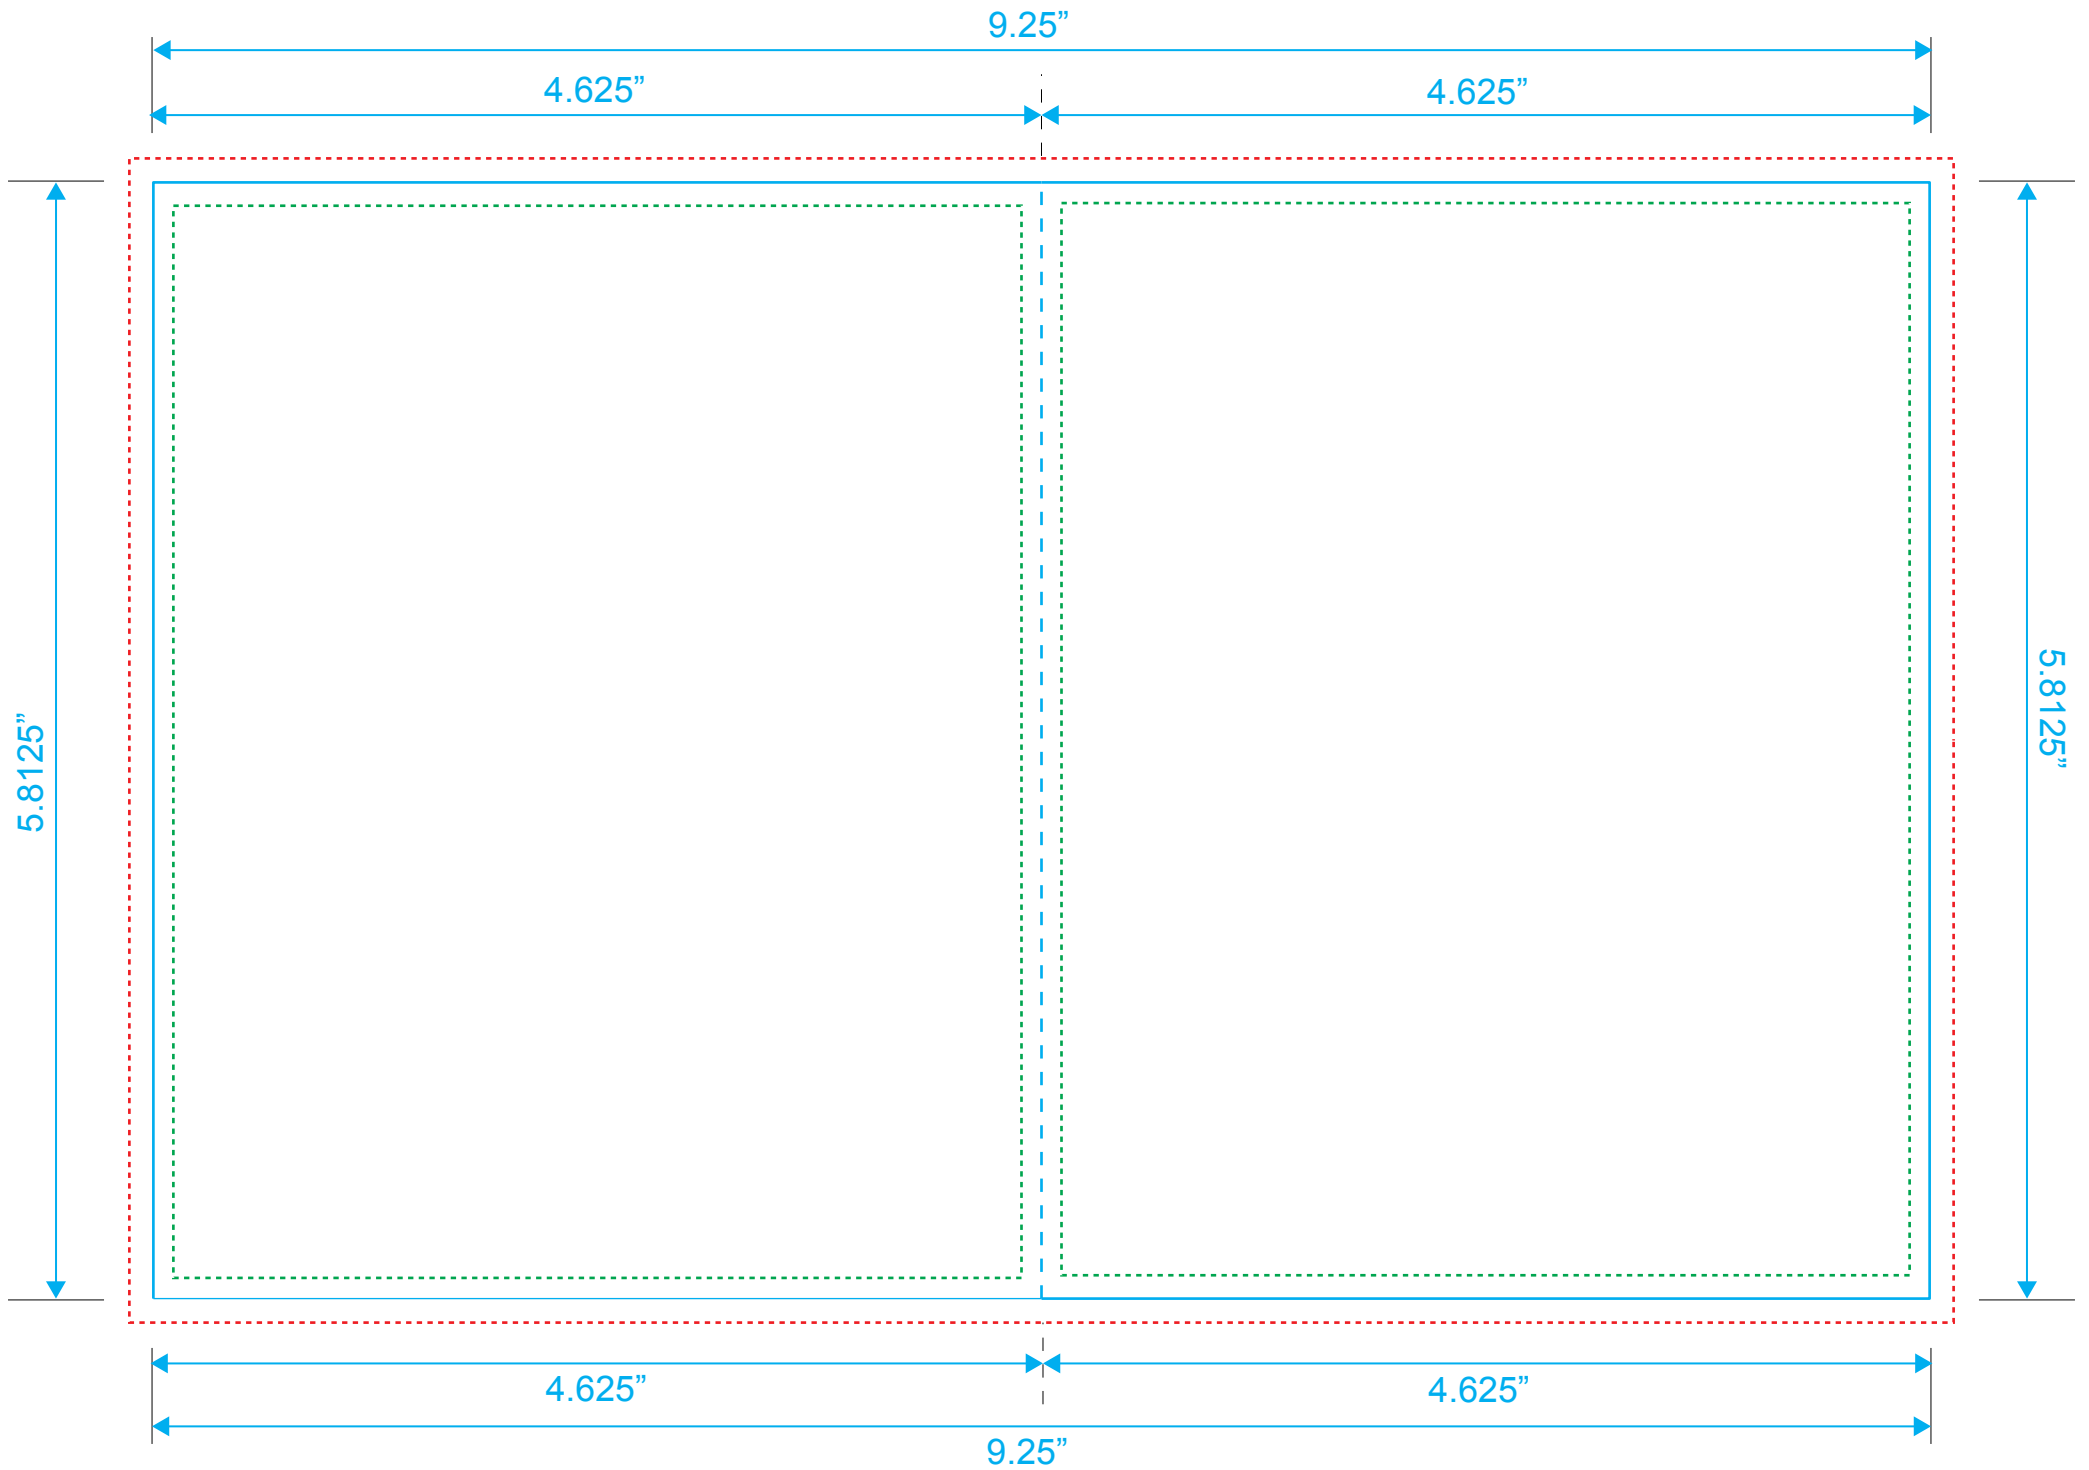

FRONT - Page 1

Blu-Ray 20 Page Booklet

Reference: Insert

Style: 2 Panels

Size: 9.25" x 5.8125"

Type Safety

Bleed Line

Crop Line _____

Page 2

Page 19

Blu-Ray 20 Page Booklet

Reference: Insert

Style: 2 Panels

Size: 9.25" x 5.8125"

Type Safety
Bleed Line
Crop Line _____

Page 18

Style: 2 Panels

Size: 9.25" x 5.8125"

Type Safety
.....

Bleed Line
.....

Crop Line
.....

Page 12

Page 9

Blu-Ray 20 Page Booklet

Reference: Insert

Style: 2 Panels

Size: 9.25" x 5.8125"

Type Safety
Bleed Line
Crop Line _____

Page 10

Page 11