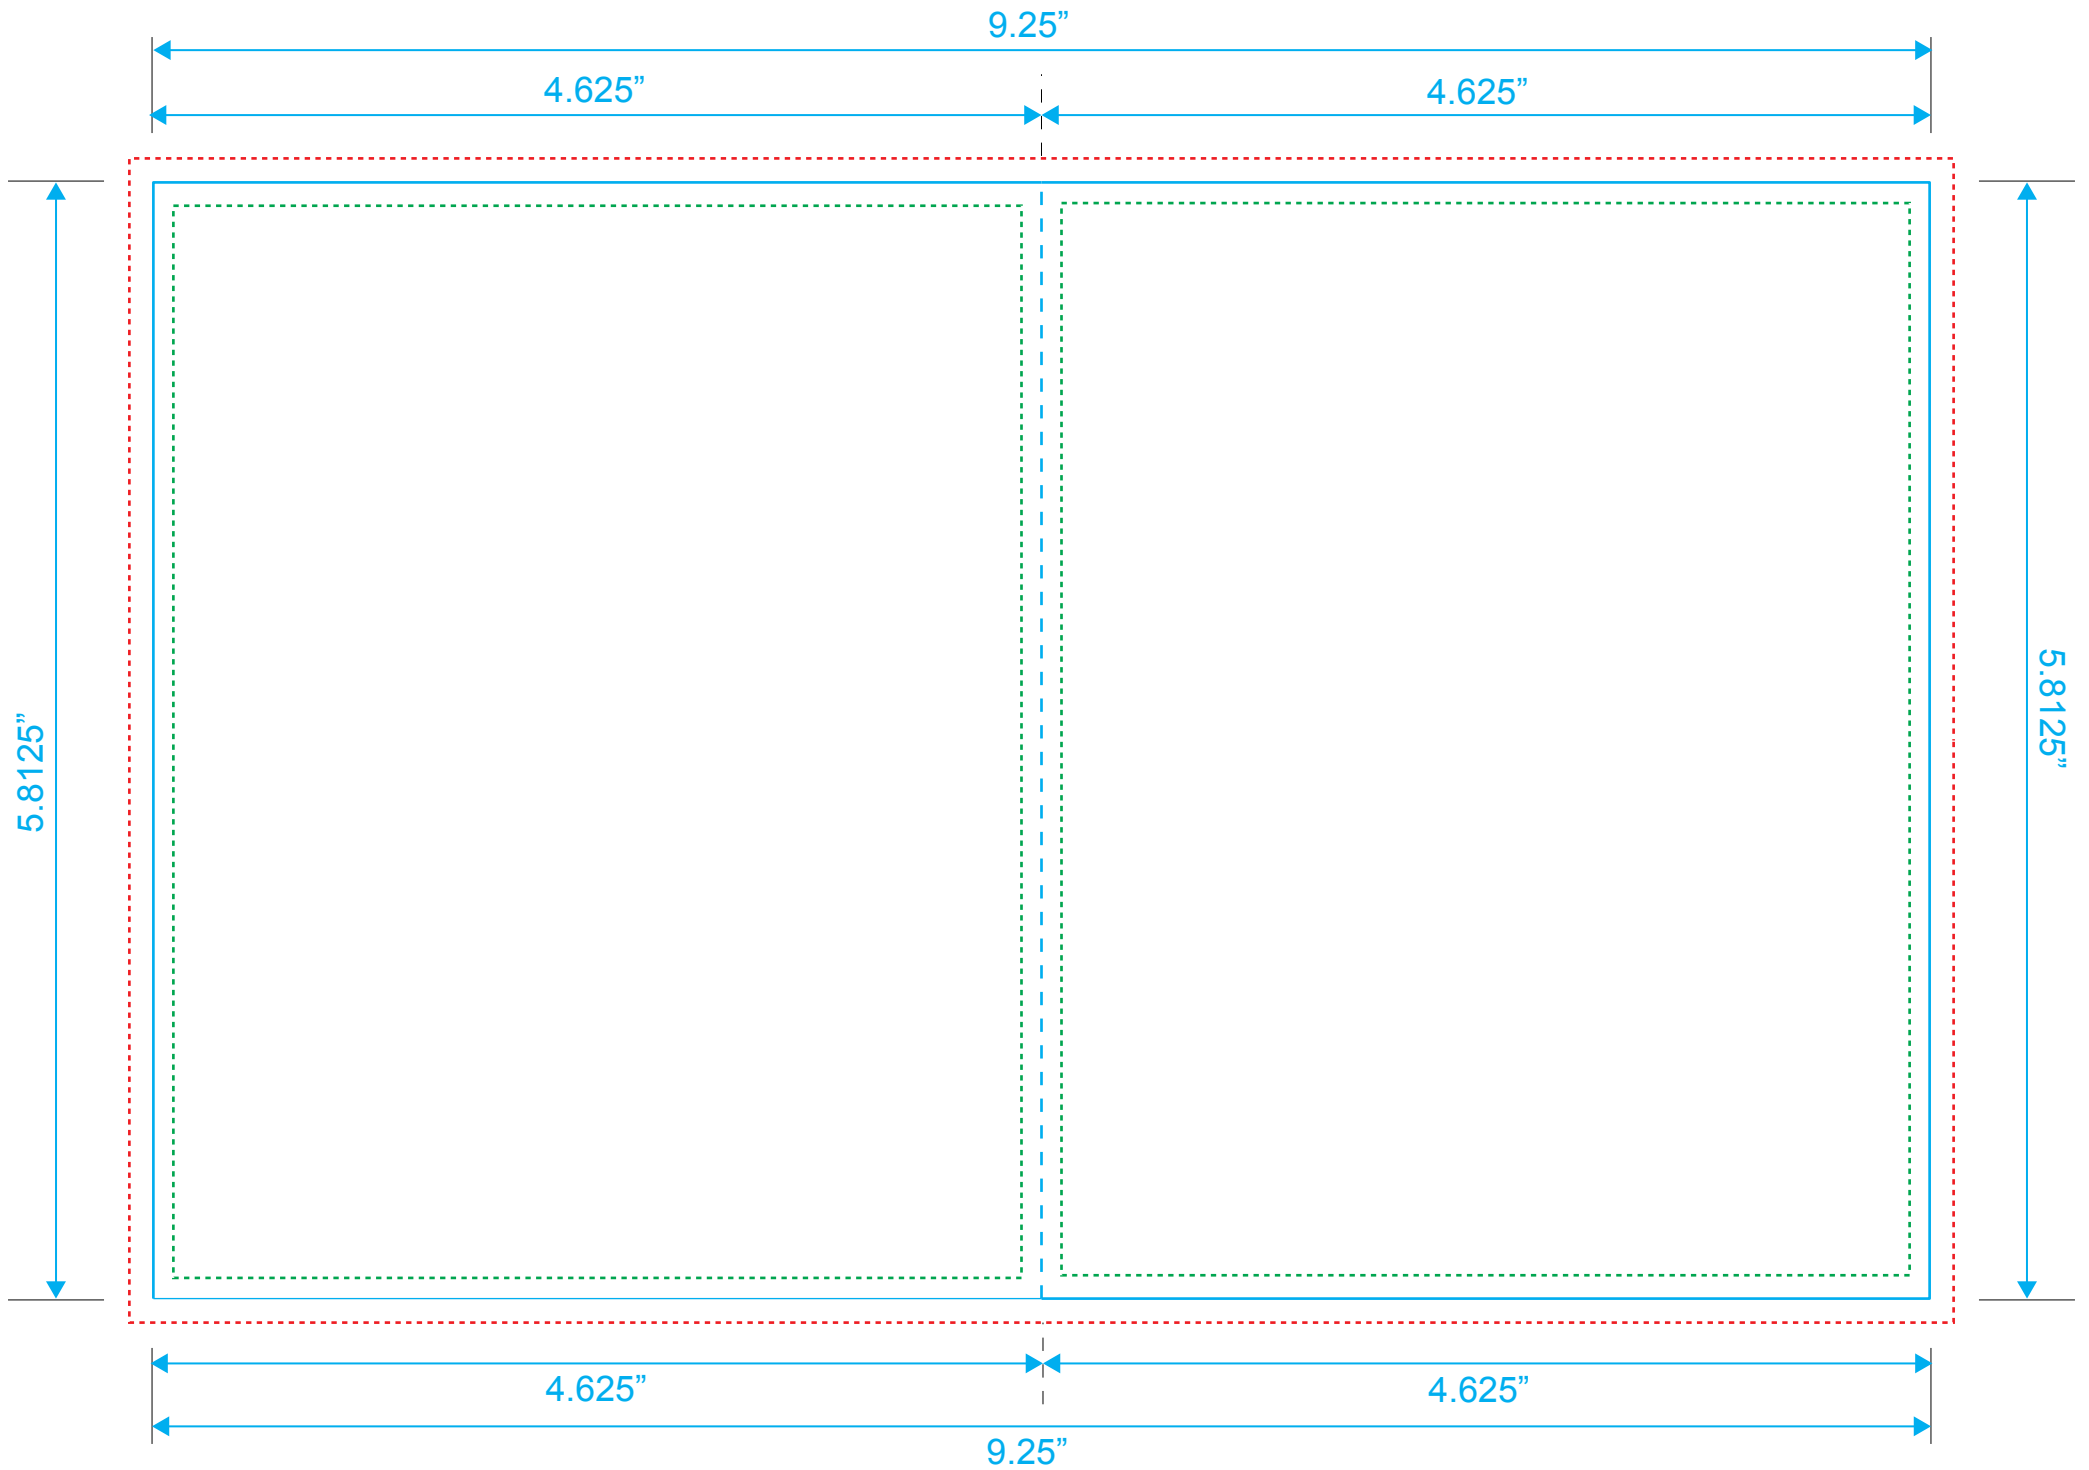

Blu-Ray 24 Page Booklet

Reference: Insert

Style: 2 Panels

Size: 9.25" x 5.8125"

Type Safety .....

Bleed Line .....

Crop Line _____

Page 6

Page 19