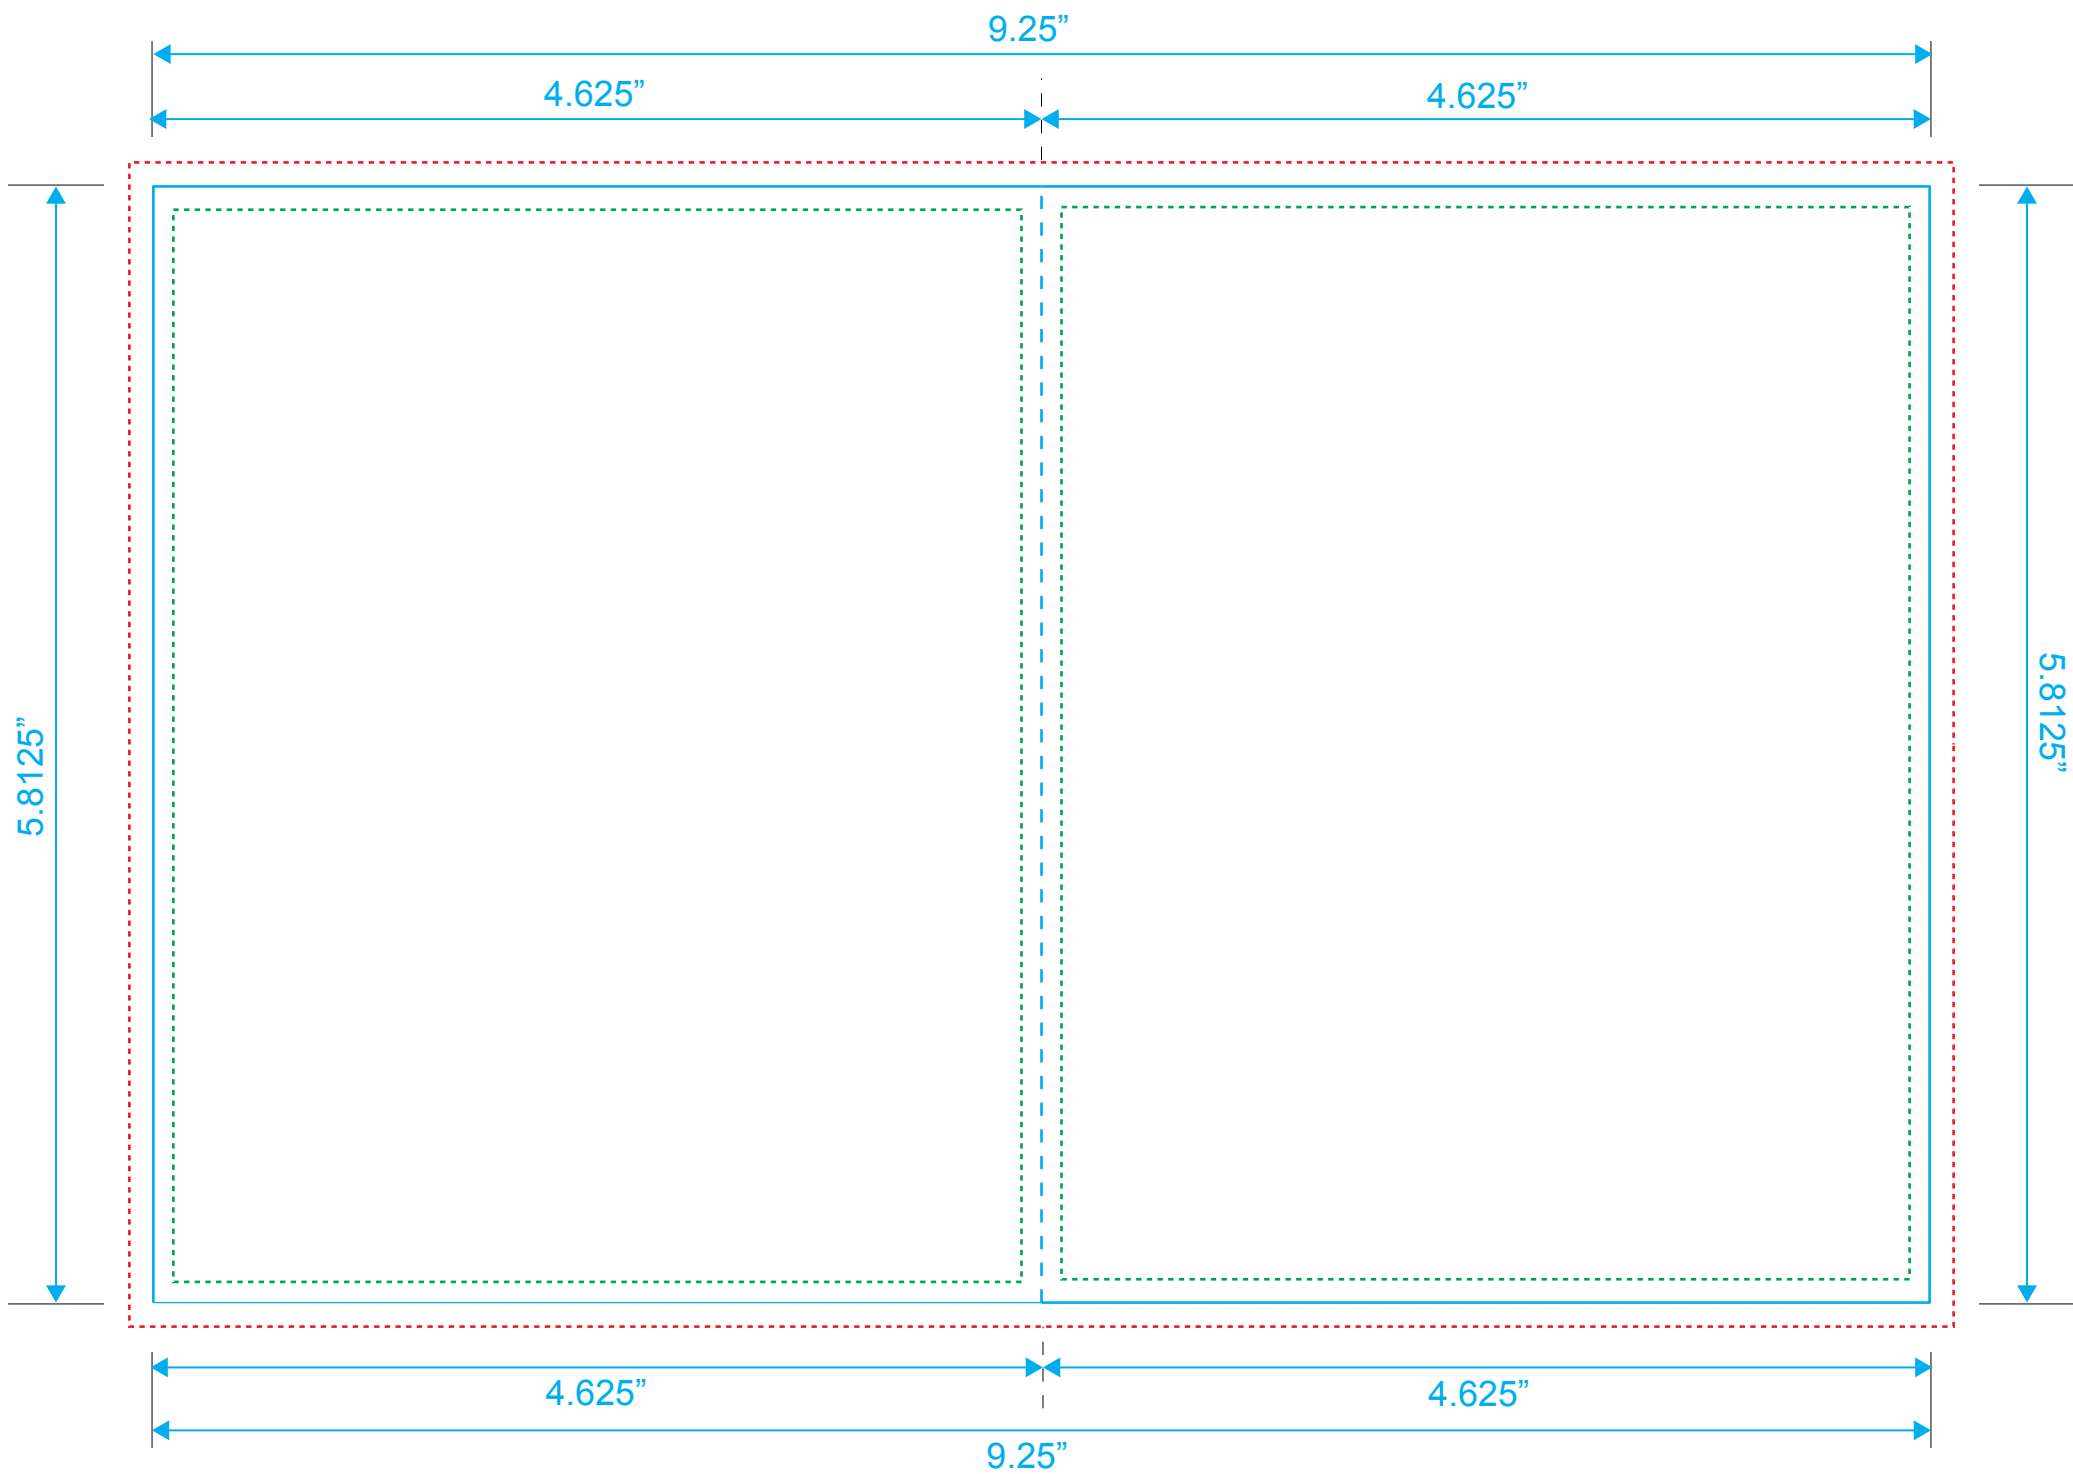

Style: 2 Panels

Size: 9.25" x 5.8125"

Type Safety

Bleed Line

Crop Line _____

Page 8

Page 17

Blu-Ray 24 Page Booklet

Reference: Insert

Style: 2 Panels

Size: 9.25" x 5.8125"

Type Safety
.....

Bleed Line
.....

Crop Line _____

Page 16

Page 9

Blu-Ray 24 Page Booklet

Reference: Insert

Style: 2 Panels

Size: 9.25" x 5.8125"

Type Safety

Bleed Line

Crop Line _____

Page 10

Page 15

Blu-Ray 24 Page Booklet

Reference: Insert

Style: 2 Panels

Size: 9.25" x 5.8125"

Type Safety
Bleed Line
Crop Line _____

Page 14

Page 11