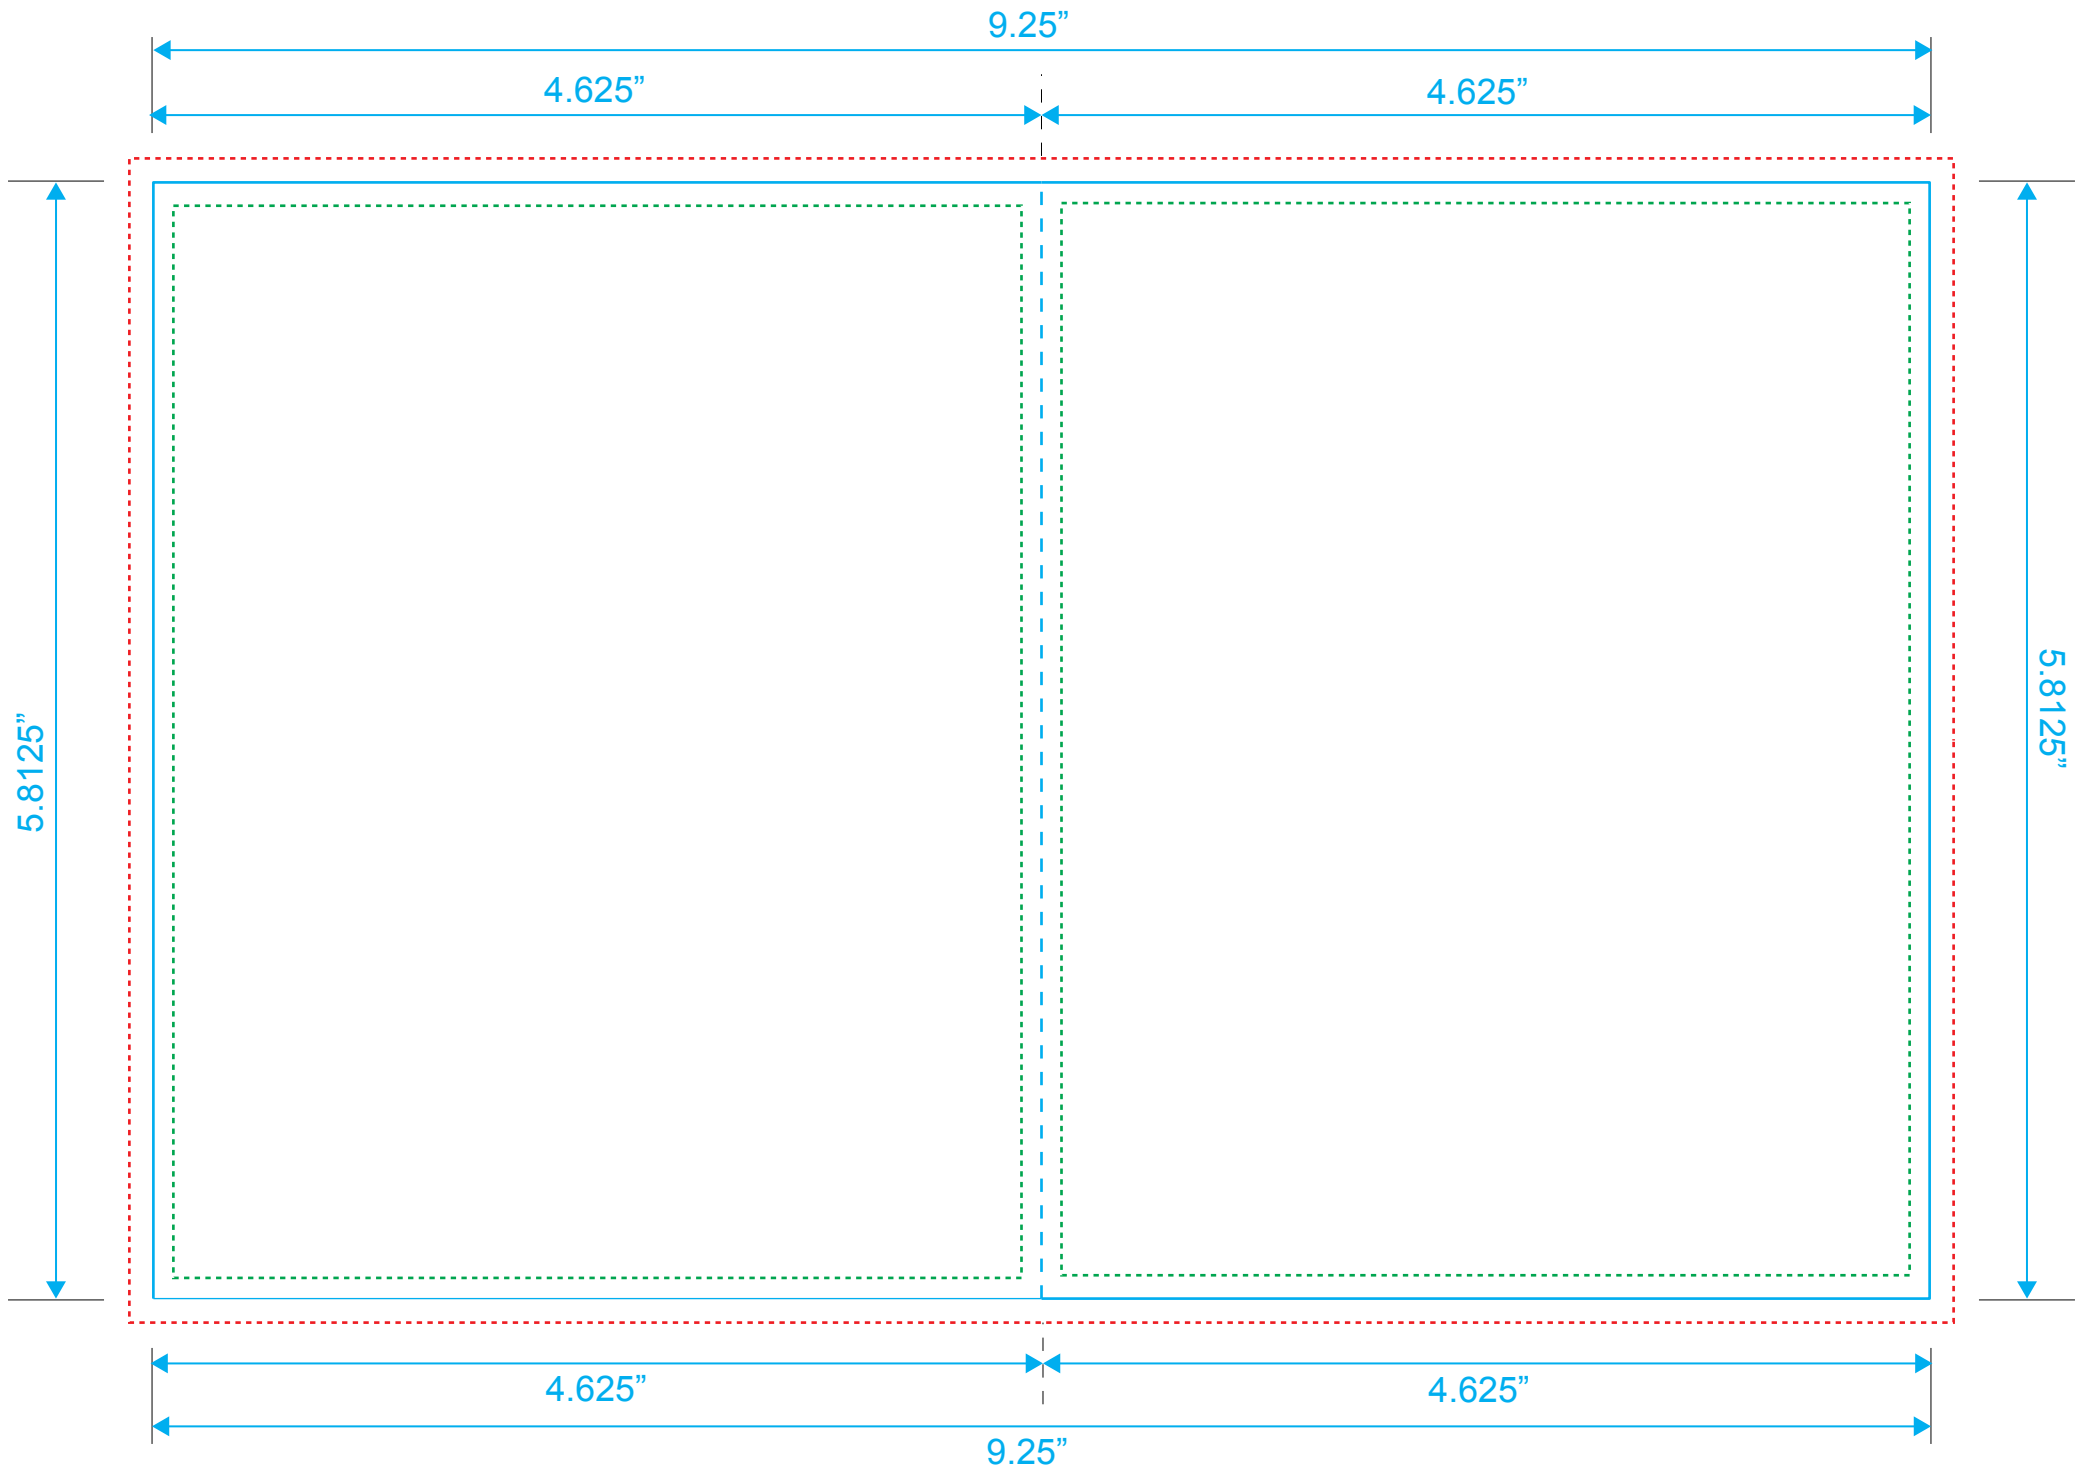

Crop Line _____

Page 4

Page 21

Blu-Ray 24 Page Booklet

Reference: Insert

Style: 2 Panels

Size: 9.25" x 5.8125"

Type Safety

Bleed Line

Crop Line _____

Page 20

Page 5

Blu-Ray 24 Page Booklet

Reference: Insert

Style: 2 Panels

Size: 9.25" x 5.8125"

Style: 2 Panels

Size: 9.25" x 5.8125"

Type Safety

Bleed Line

Crop Line _____

Page 8

Page 17

Blu-Ray 24 Page Booklet

Reference: Insert

Style: 2 Panels

Size: 9.25" x 5.8125"

Type Safety
.....

Bleed Line
.....

Crop Line _____

Page 16

Page 9