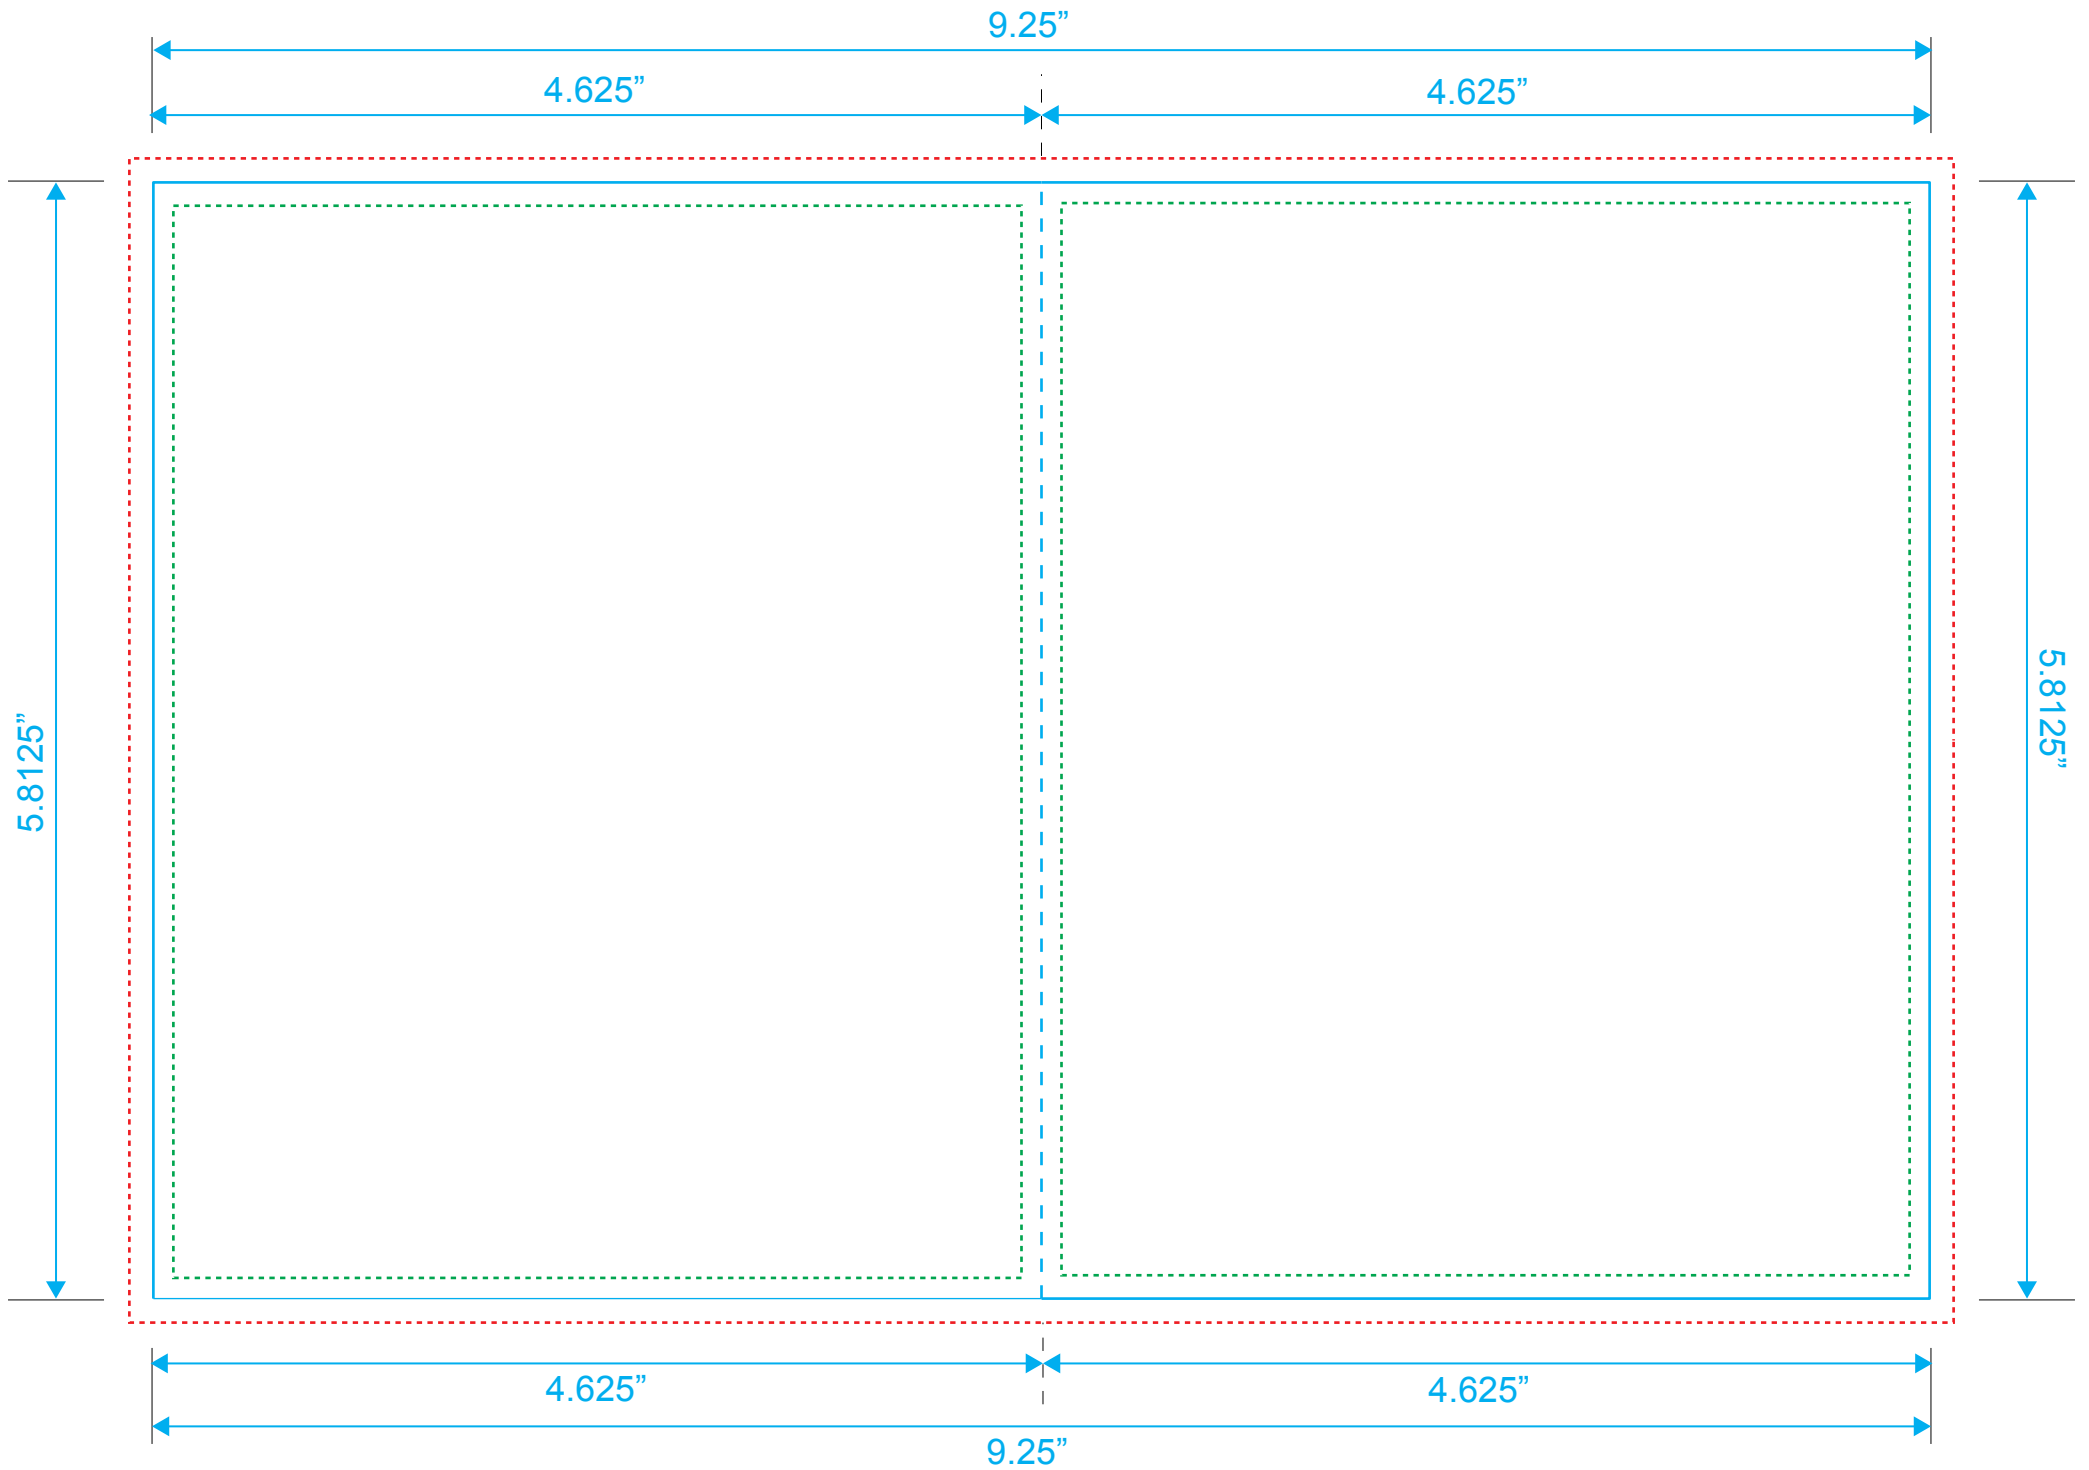

Style: 2 Panels

Size: 9.25" x 5.8125"

Type Safety

Bleed Line

Crop Line _____

Page 8

Page 17

Blu-Ray 24 Page Booklet

Reference: Insert

Style: 2 Panels

Size: 9.25" x 5.8125"

Type Safety
.....

Bleed Line
.....

Crop Line _____

Page 16

Page 9

Page 15

Blu-Ray 24 Page Booklet

Reference: Insert

Style: 2 Panels

Size: 9.25" x 5.8125"

Type Safety
Bleed Line
Crop Line _____

Page 14

Page 11

Blu-Ray 24 Page Booklet

Reference: Insert

Style: 2 Panels

Size: 9.25" x 5.8125"

Type Safety

Bleed Line

Crop Line _____

Page 12