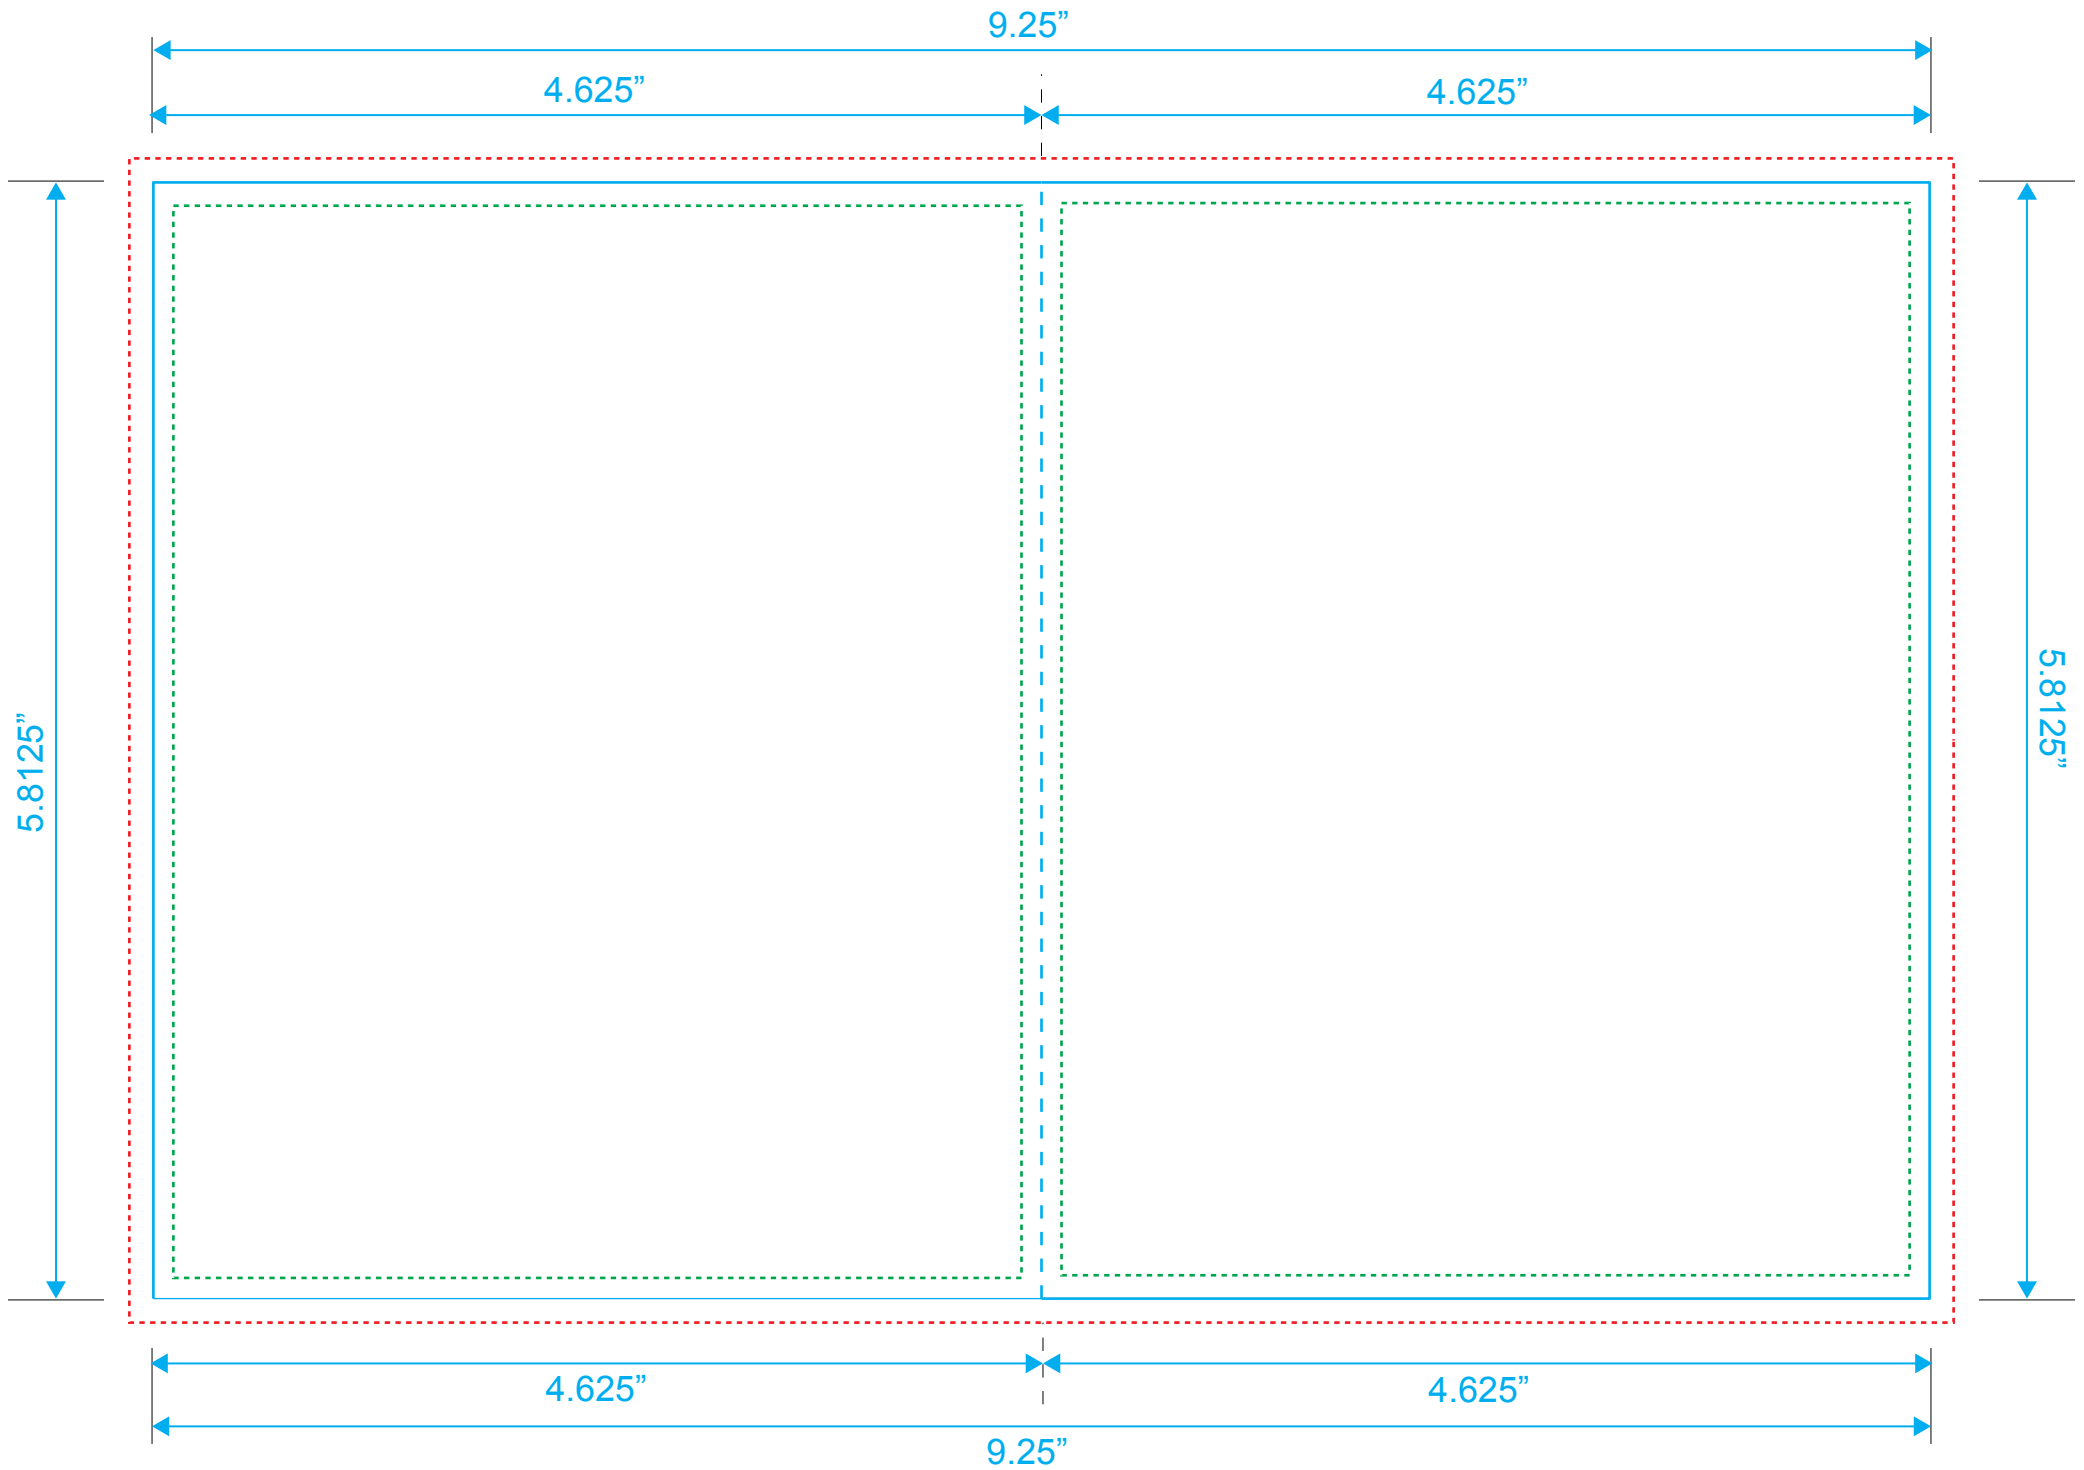

Blu-Ray 24 Page Booklet

Reference: Insert

Style: 2 Panels

Size: 9.25" x 5.8125"

Type Safety .....

Bleed Line .....

Crop Line _____

Page 4

Page 21