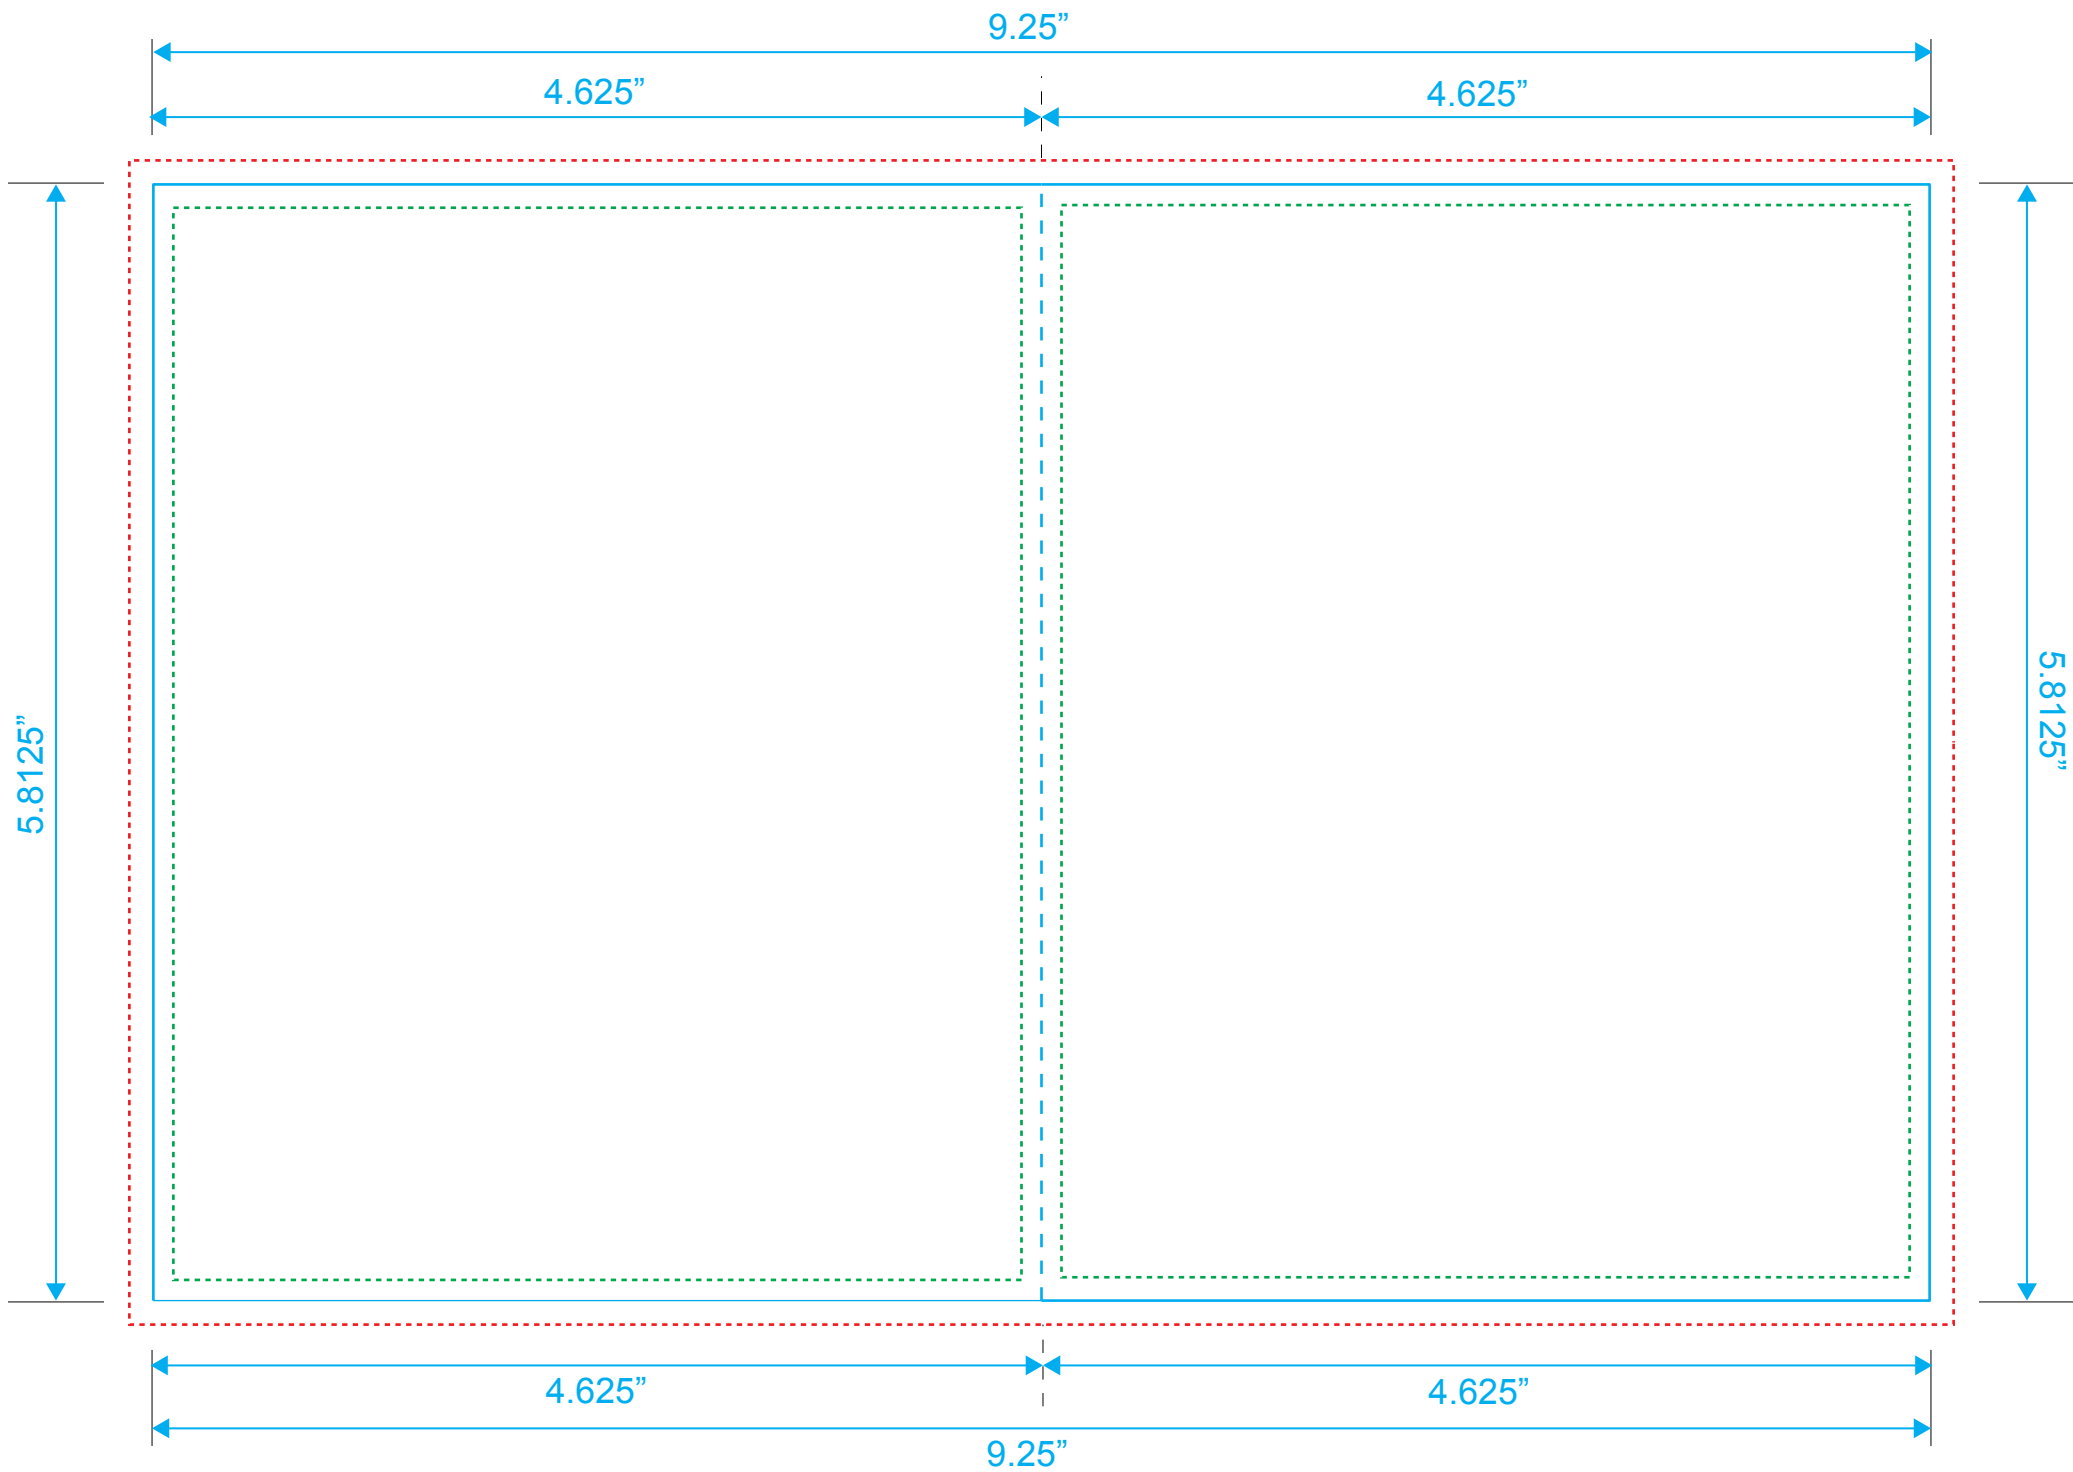

Style: 2 Panels

Size: 9.25" x 5.8125"

Type Safety

Bleed Line

Crop Line _____

Page 8

Page 17

Blu-Ray 24 Page Booklet

Reference: Insert

Style: 2 Panels

Size: 9.25" x 5.8125"

Type Safety
.....

Bleed Line
.....

Crop Line _____

Page 16

Page 9

Page 15

Blu-Ray 24 Page Booklet

Reference: Insert

Style: 2 Panels

Size: 9.25" x 5.8125"

Type Safety
Bleed Line
Crop Line _____

Page 14

Page 11

Blu-Ray 24 Page Booklet

Reference: Insert

Style: 2 Panels

Size: 9.25" x 5.8125"

Type Safety

Bleed Line

Crop Line _____

Page 12