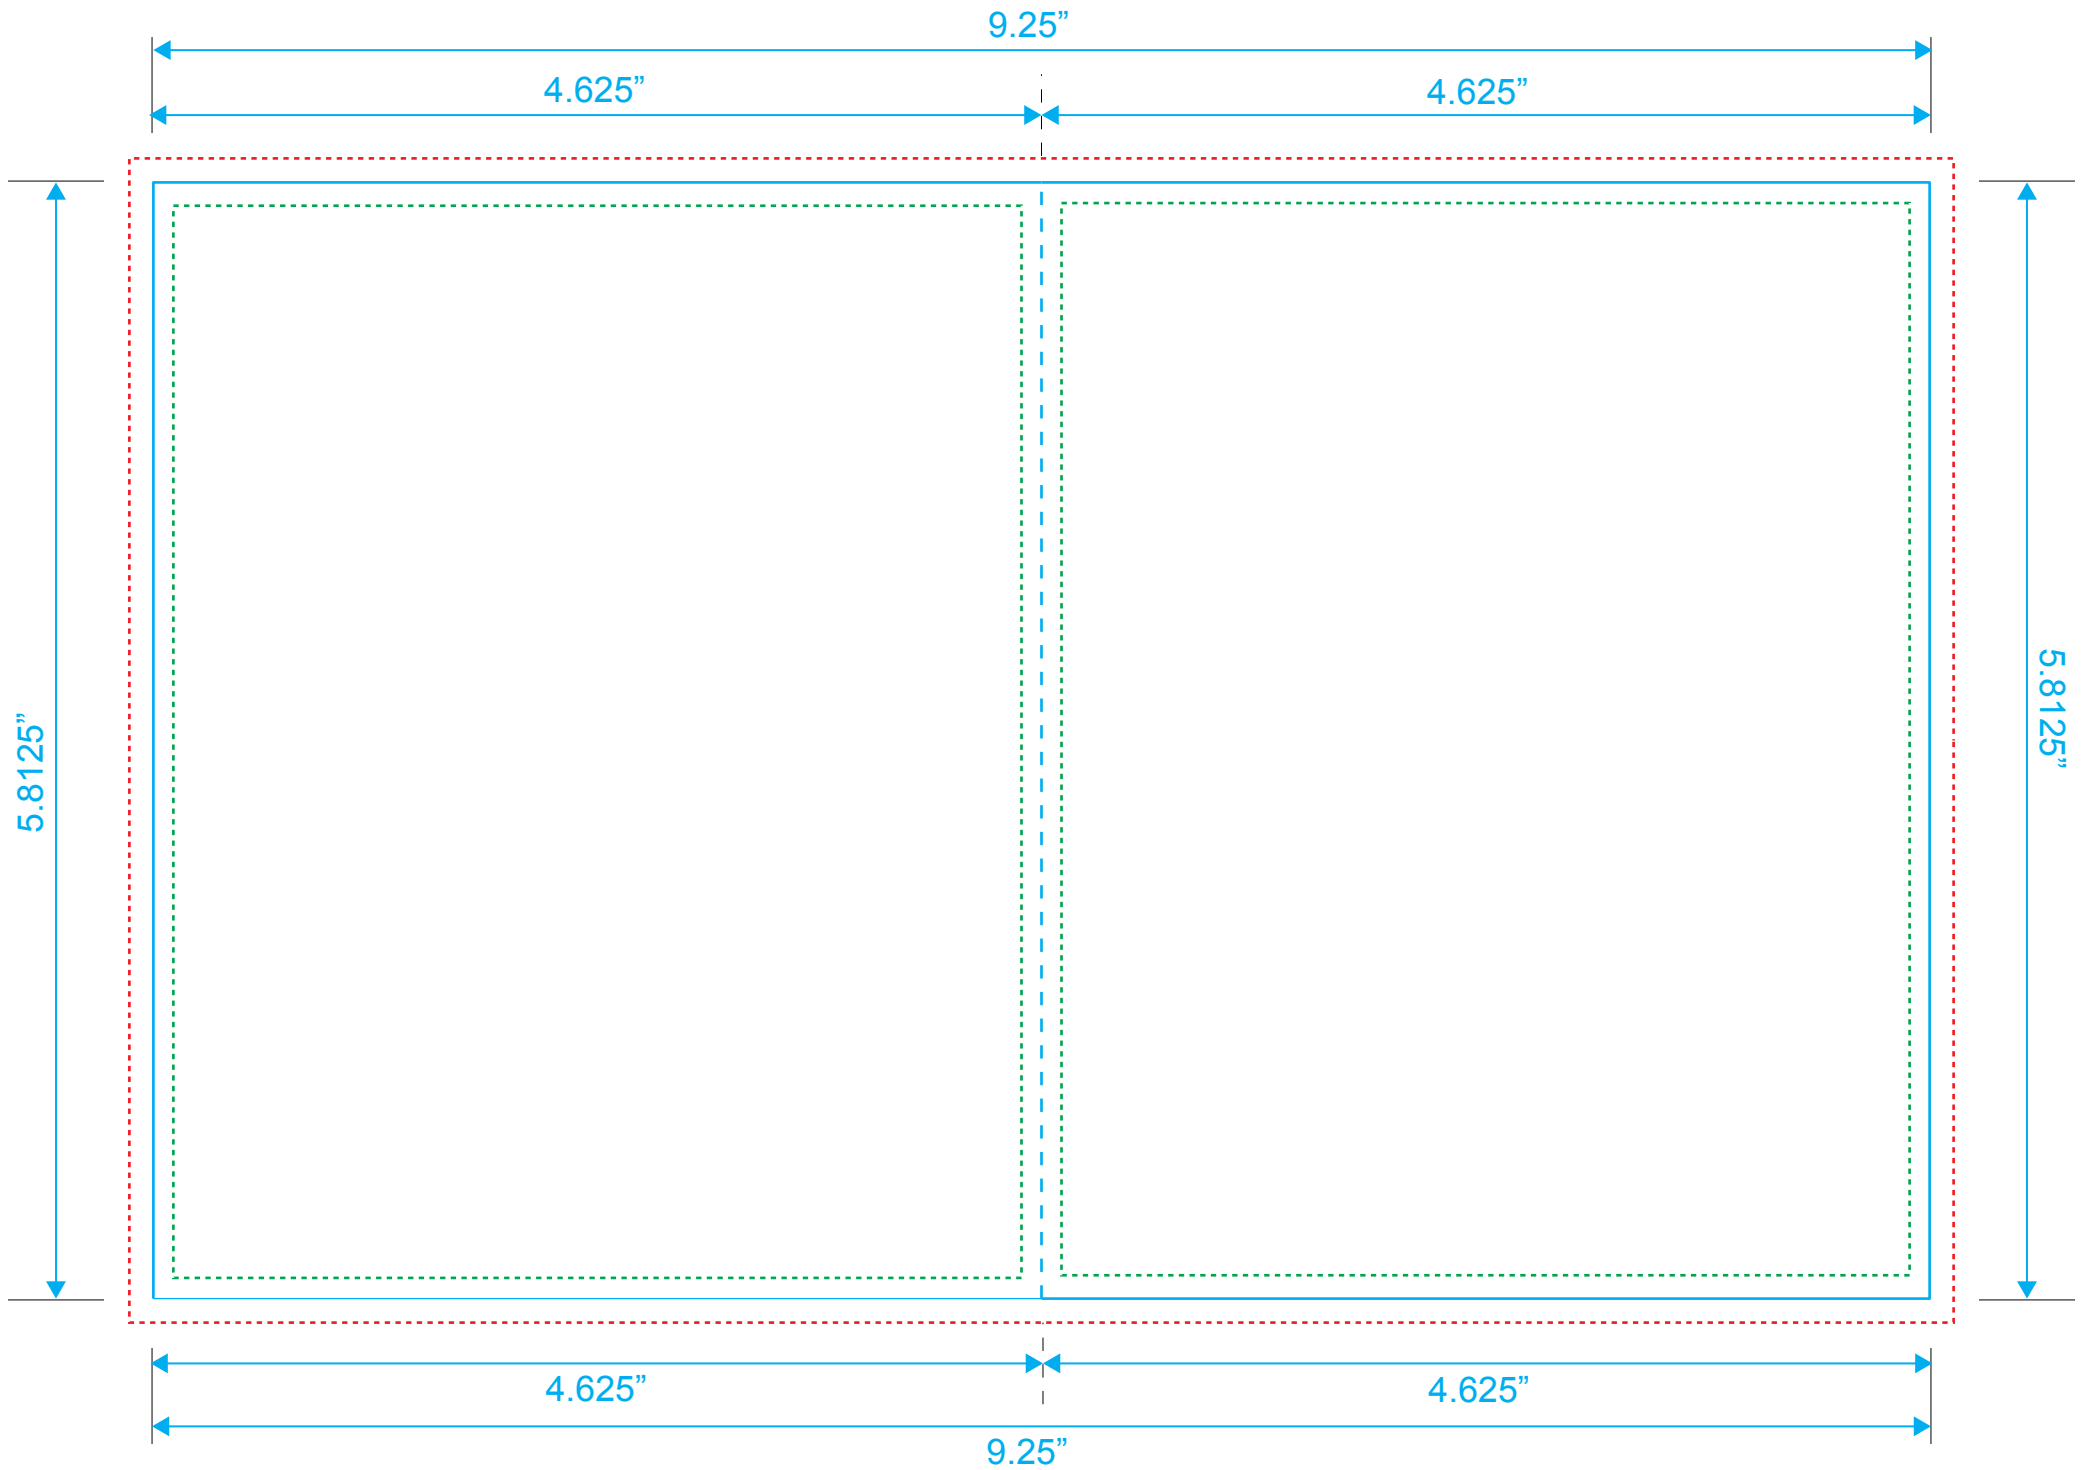

Blu-Ray 24 Page Booklet

Reference: Insert

Style: 2 Panels

Size: 9.25" x 5.8125"

Type Safety
Bleed Line

Crop Line _____

INSIDE BACK - Page 24

FRONT - Page 1

Page 23

Blu-Ray 24 Page Booklet

Reference: Insert

Style: 2 Panels

Size: 9.25" x 5.8125"

Type Safety

Bleed Line

Crop Line _____

Style: 2 Panels

Size: 9.25" x 5.8125"

Type Safety

Bleed Line

Crop Line _____

Page 8

Page 17

Blu-Ray 24 Page Booklet

Reference: Insert

Style: 2 Panels

Size: 9.25" x 5.8125"

Type Safety
.....

Bleed Line
.....

Crop Line _____

Page 16

Page 9