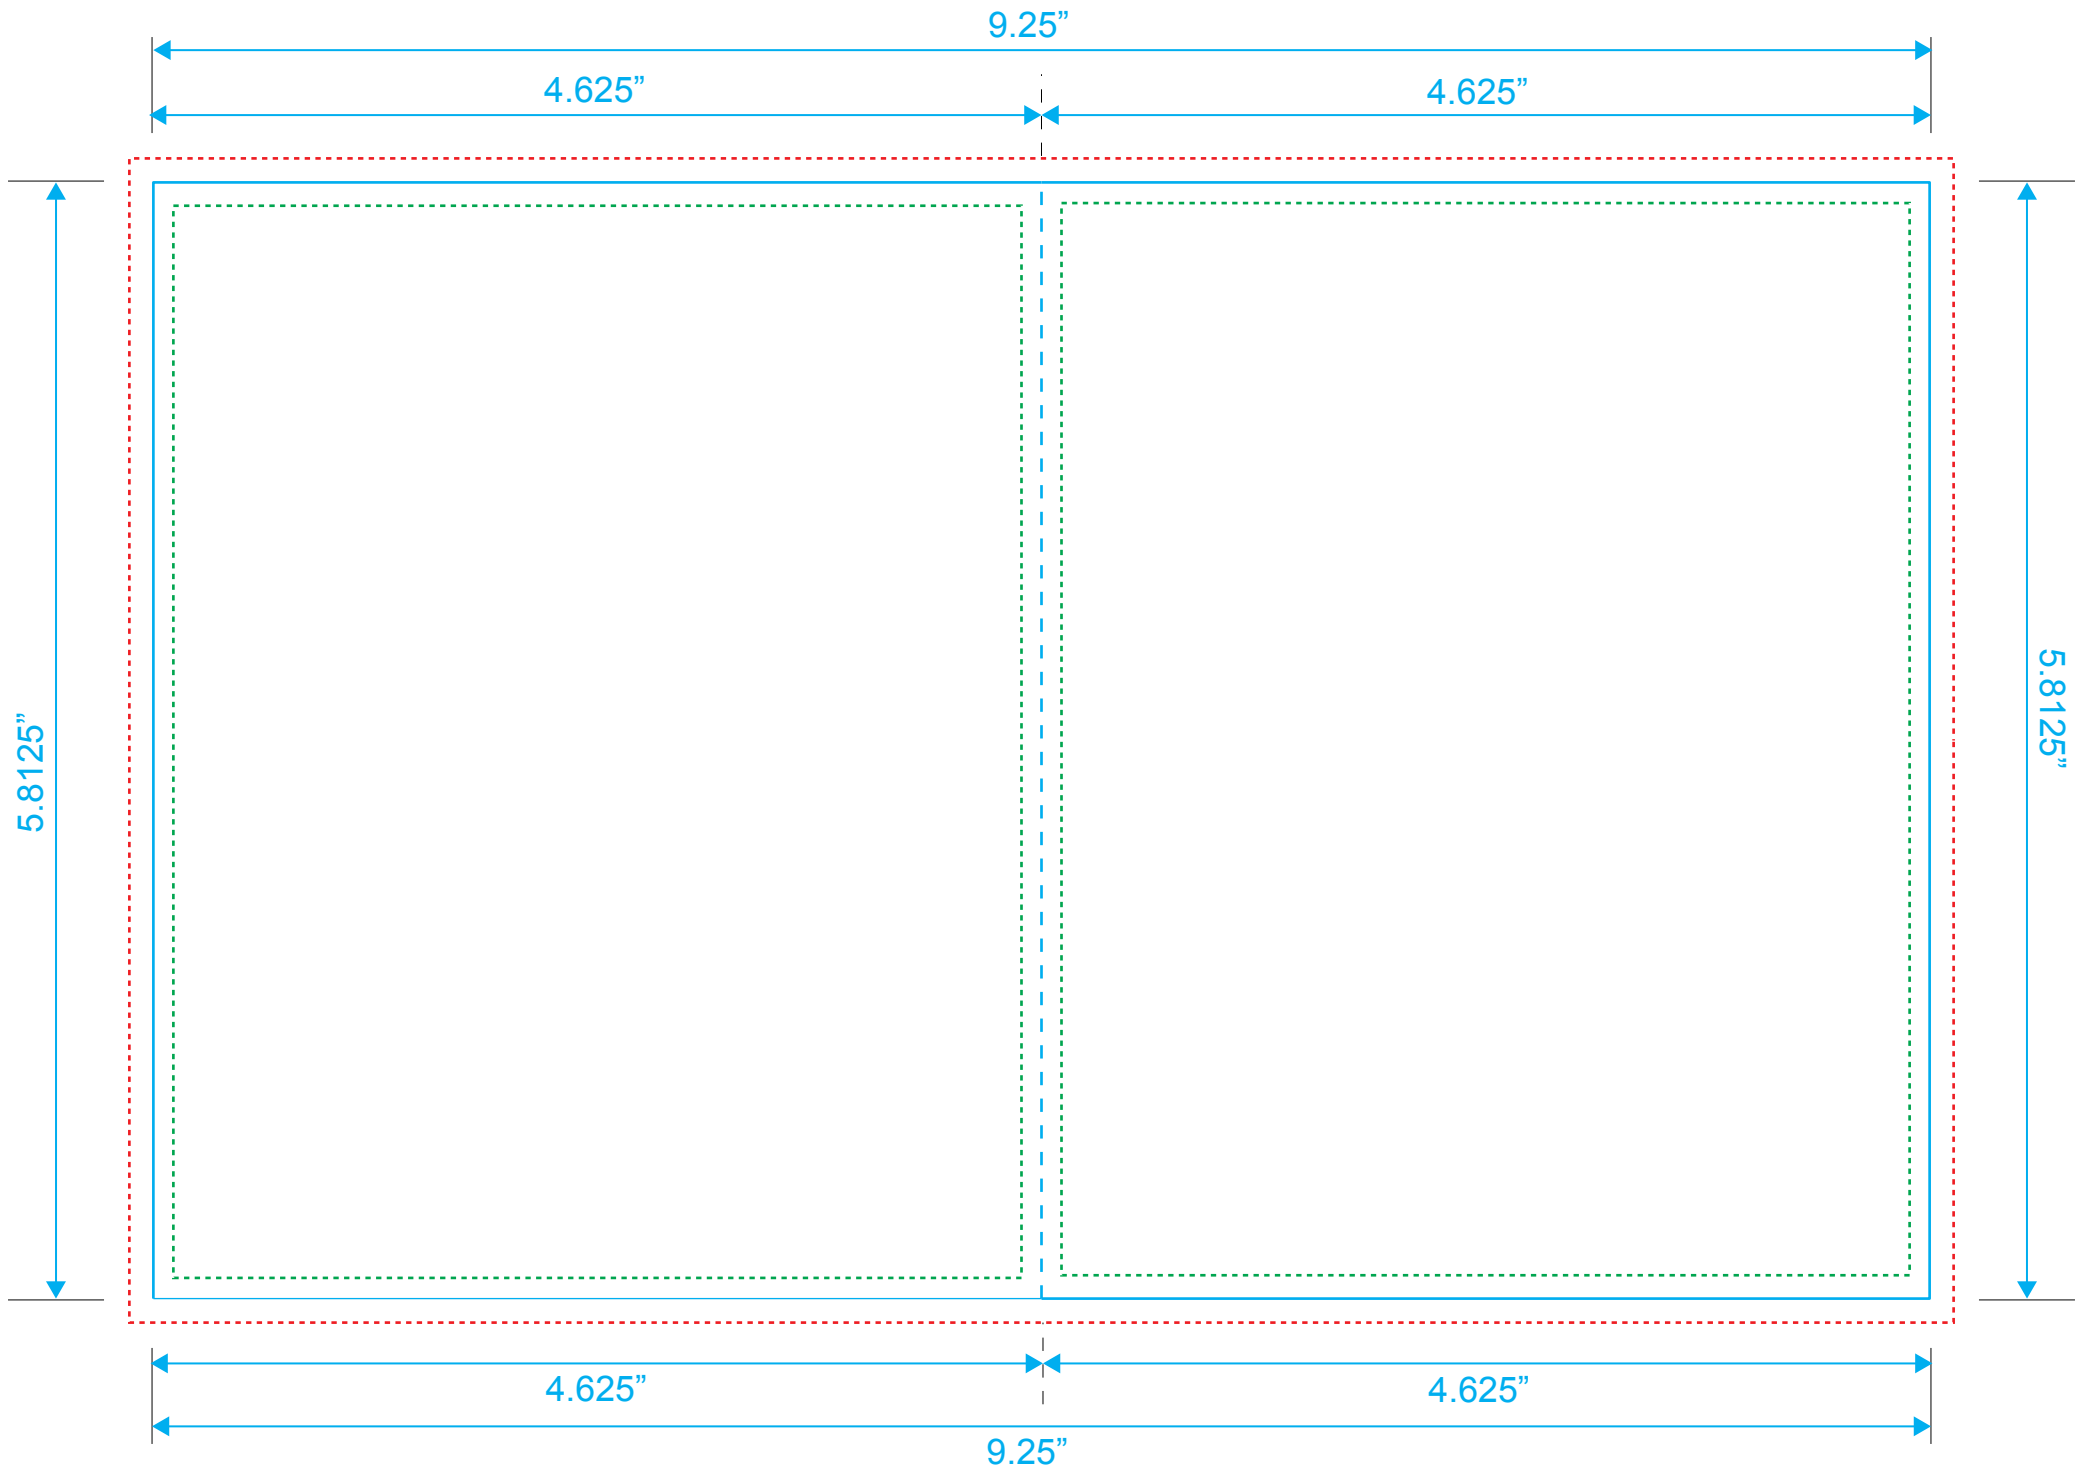

Blu-Ray 24 Page Booklet

Reference: Insert

Style: 2 Panels

Size: 9.25" x 5.8125"

Type Safety
.....

Bleed Line
.....

Crop Line _____

Page 2

Page 23

Blu-Ray 24 Page Booklet

Reference: Insert

Style: 2 Panels

Size: 9.25" x 5.8125"

Type Safety

Bleed Line

Crop Line _____

Style: 2 Panels

Size: 9.25" x 5.8125"

Type Safety

Bleed Line

Crop Line _____

Page 8

Page 17

Blu-Ray 24 Page Booklet

Reference: Insert

Style: 2 Panels

Size: 9.25" x 5.8125"

Type Safety
.....

Bleed Line
.....

Crop Line _____

Page 16

Page 9