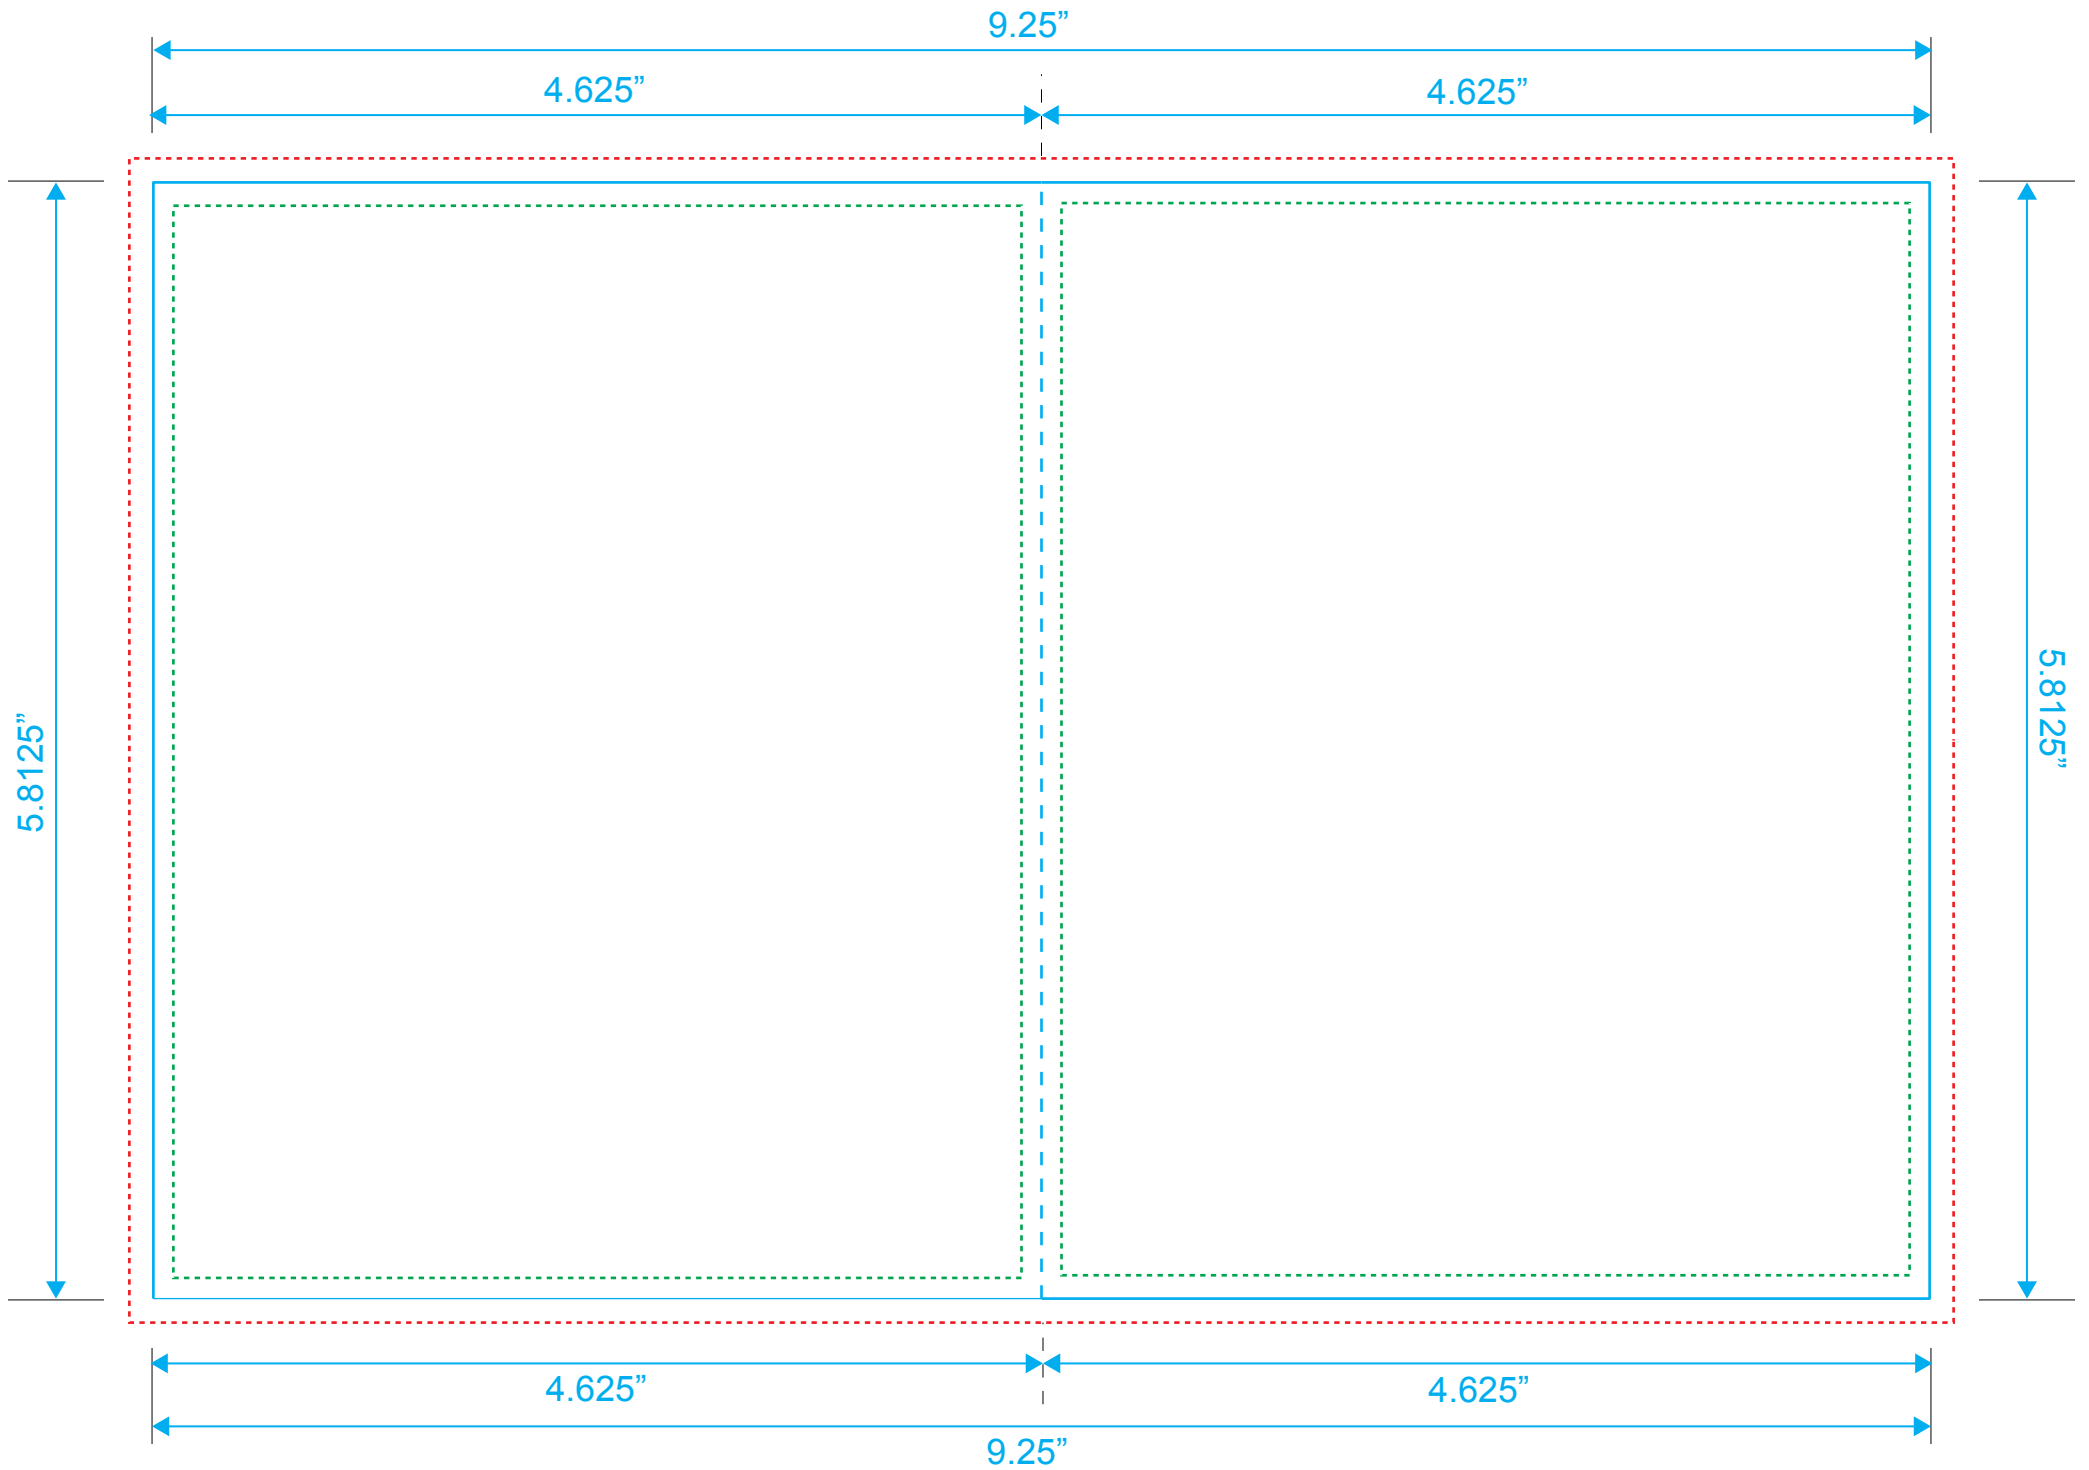

Page 23

Blu-Ray 24 Page Booklet

Reference: Insert

Style: 2 Panels

Size: 9.25" x 5.8125"

Type Safety

Bleed Line

Crop Line _____

Page 22

Page 3

Blu-Ray 24 Page Booklet

Reference: Insert

Style: 2 Panels

Size: 9.25" x 5.8125"

Type Safety

Bleed Line

Style: 2 Panels

Size: 9.25" x 5.8125"

Type Safety

Bleed Line

Crop Line _____

Page 8

Page 17

Blu-Ray 24 Page Booklet

Reference: Insert

Style: 2 Panels

Size: 9.25" x 5.8125"

Type Safety
.....

Bleed Line
.....

Crop Line _____

Page 16

Page 9