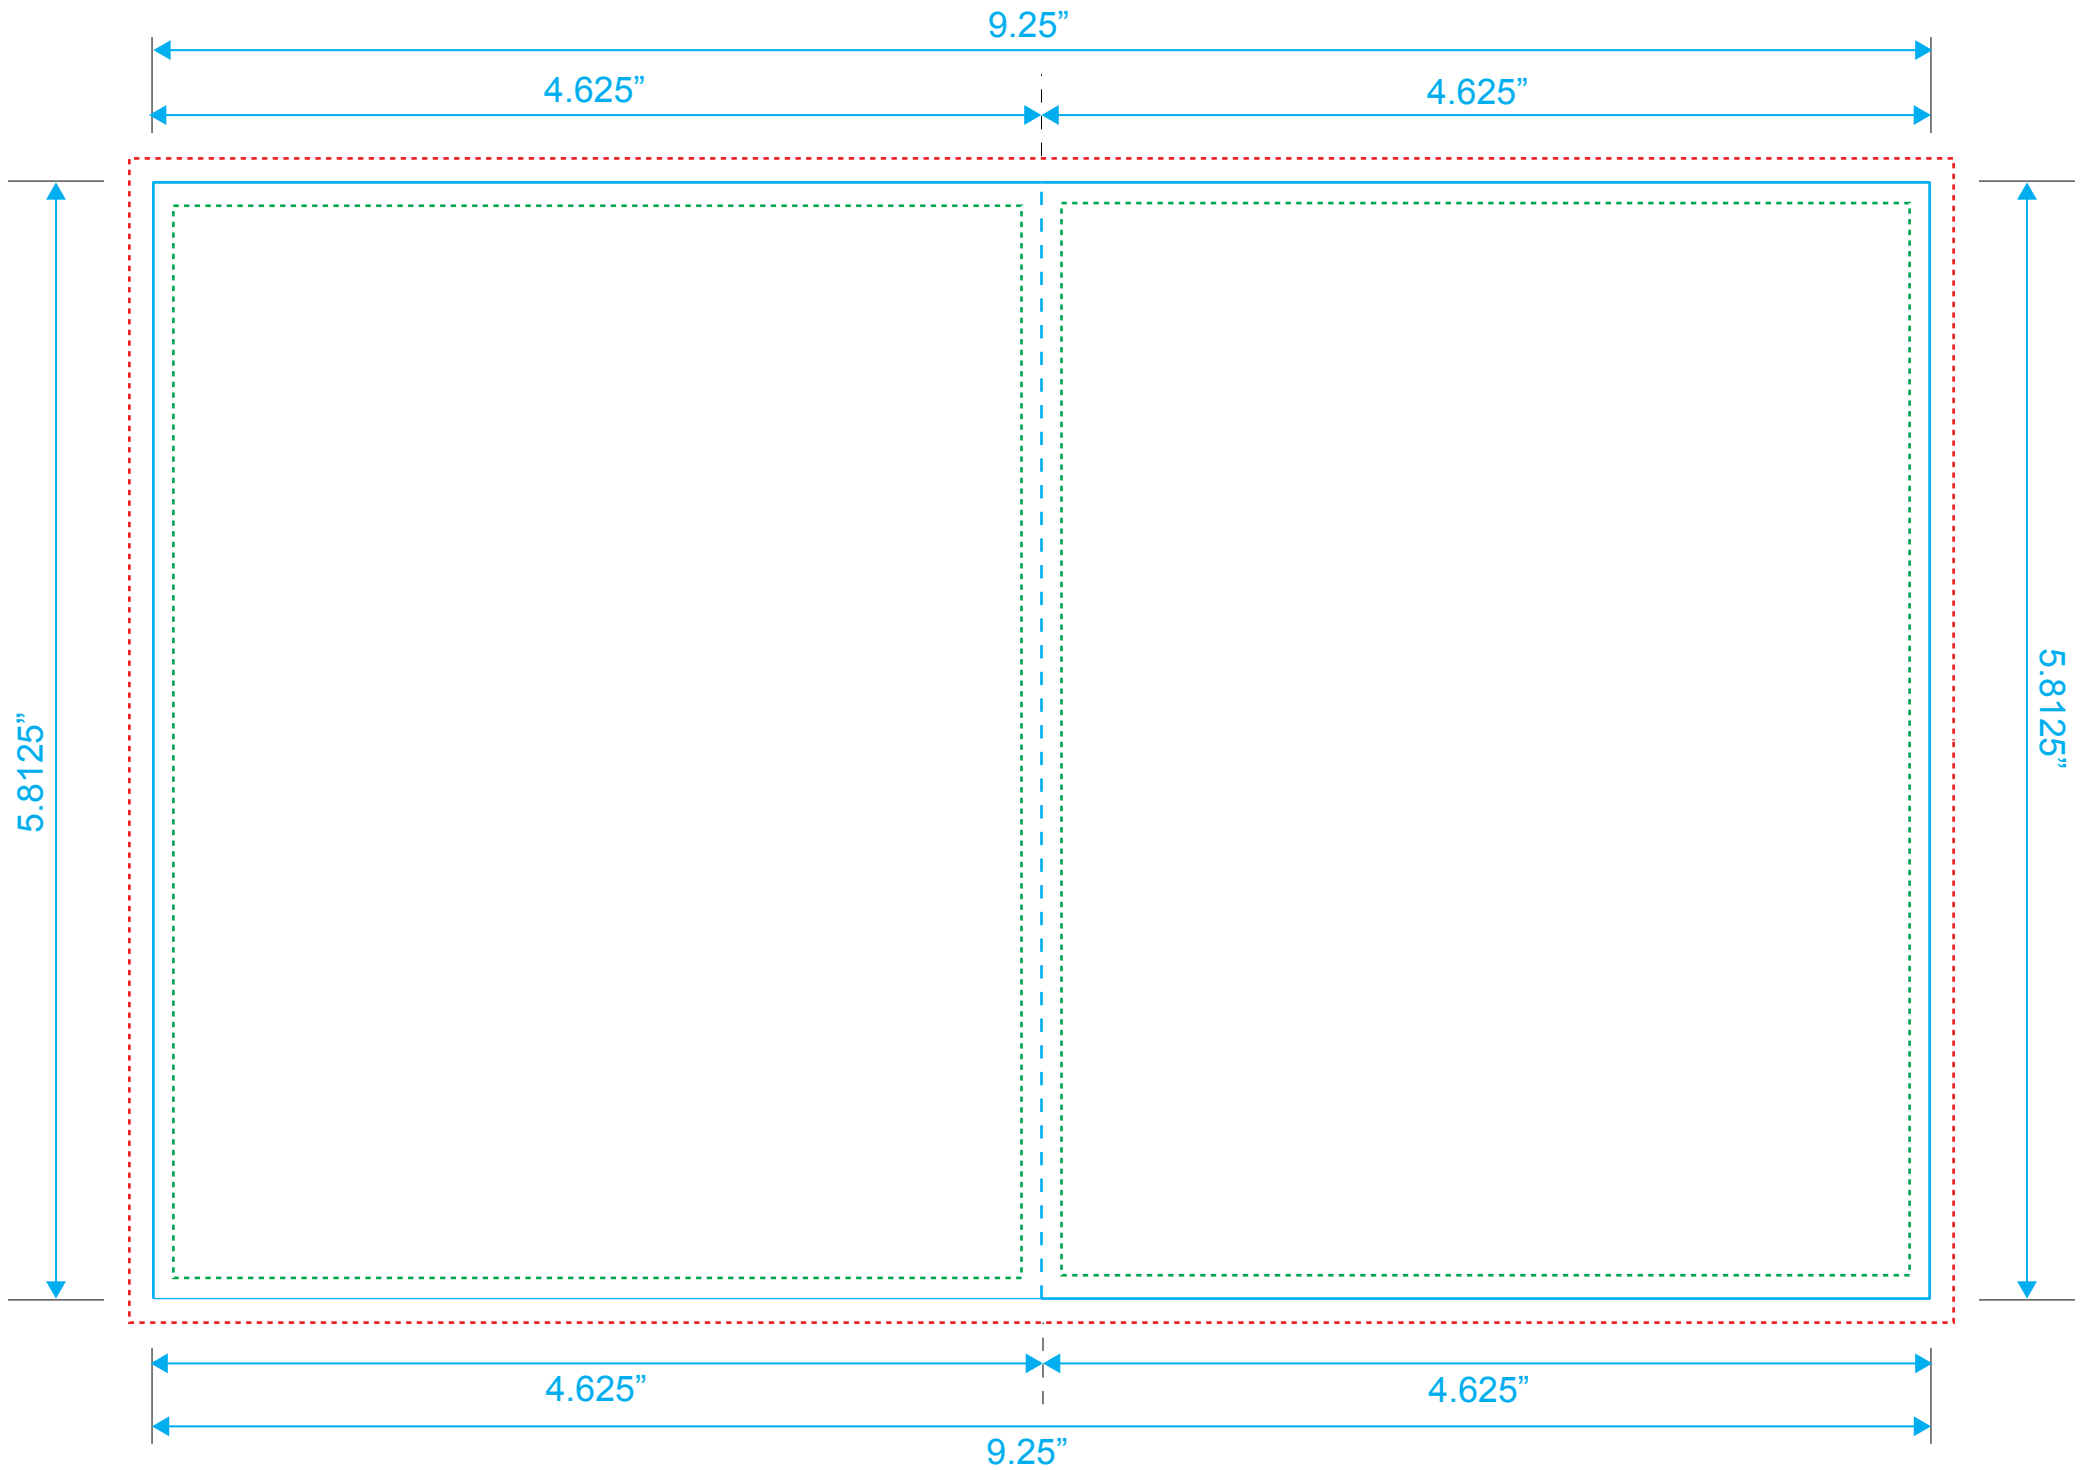

Style: 2 Panels

Size: 9.25" x 5.8125"

Type Safety

Bleed Line

Crop Line _____

Page 8

Page 17

Blu-Ray 24 Page Booklet

Reference: Insert

Style: 2 Panels

Size: 9.25" x 5.8125"

Type Safety
.....

Bleed Line
.....

Crop Line _____

Page 16

Page 9

Blu-Ray 24 Page Booklet

Reference: Insert

Style: 2 Panels

Size: 9.25" x 5.8125"

Type Safety

Bleed Line

Crop Line _____

Page 10

Page 15

Blu-Ray 24 Page Booklet

Reference: Insert

Style: 2 Panels

Size: 9.25" x 5.8125"

Type Safety
Bleed Line
Crop Line _____

Page 14

Page 11