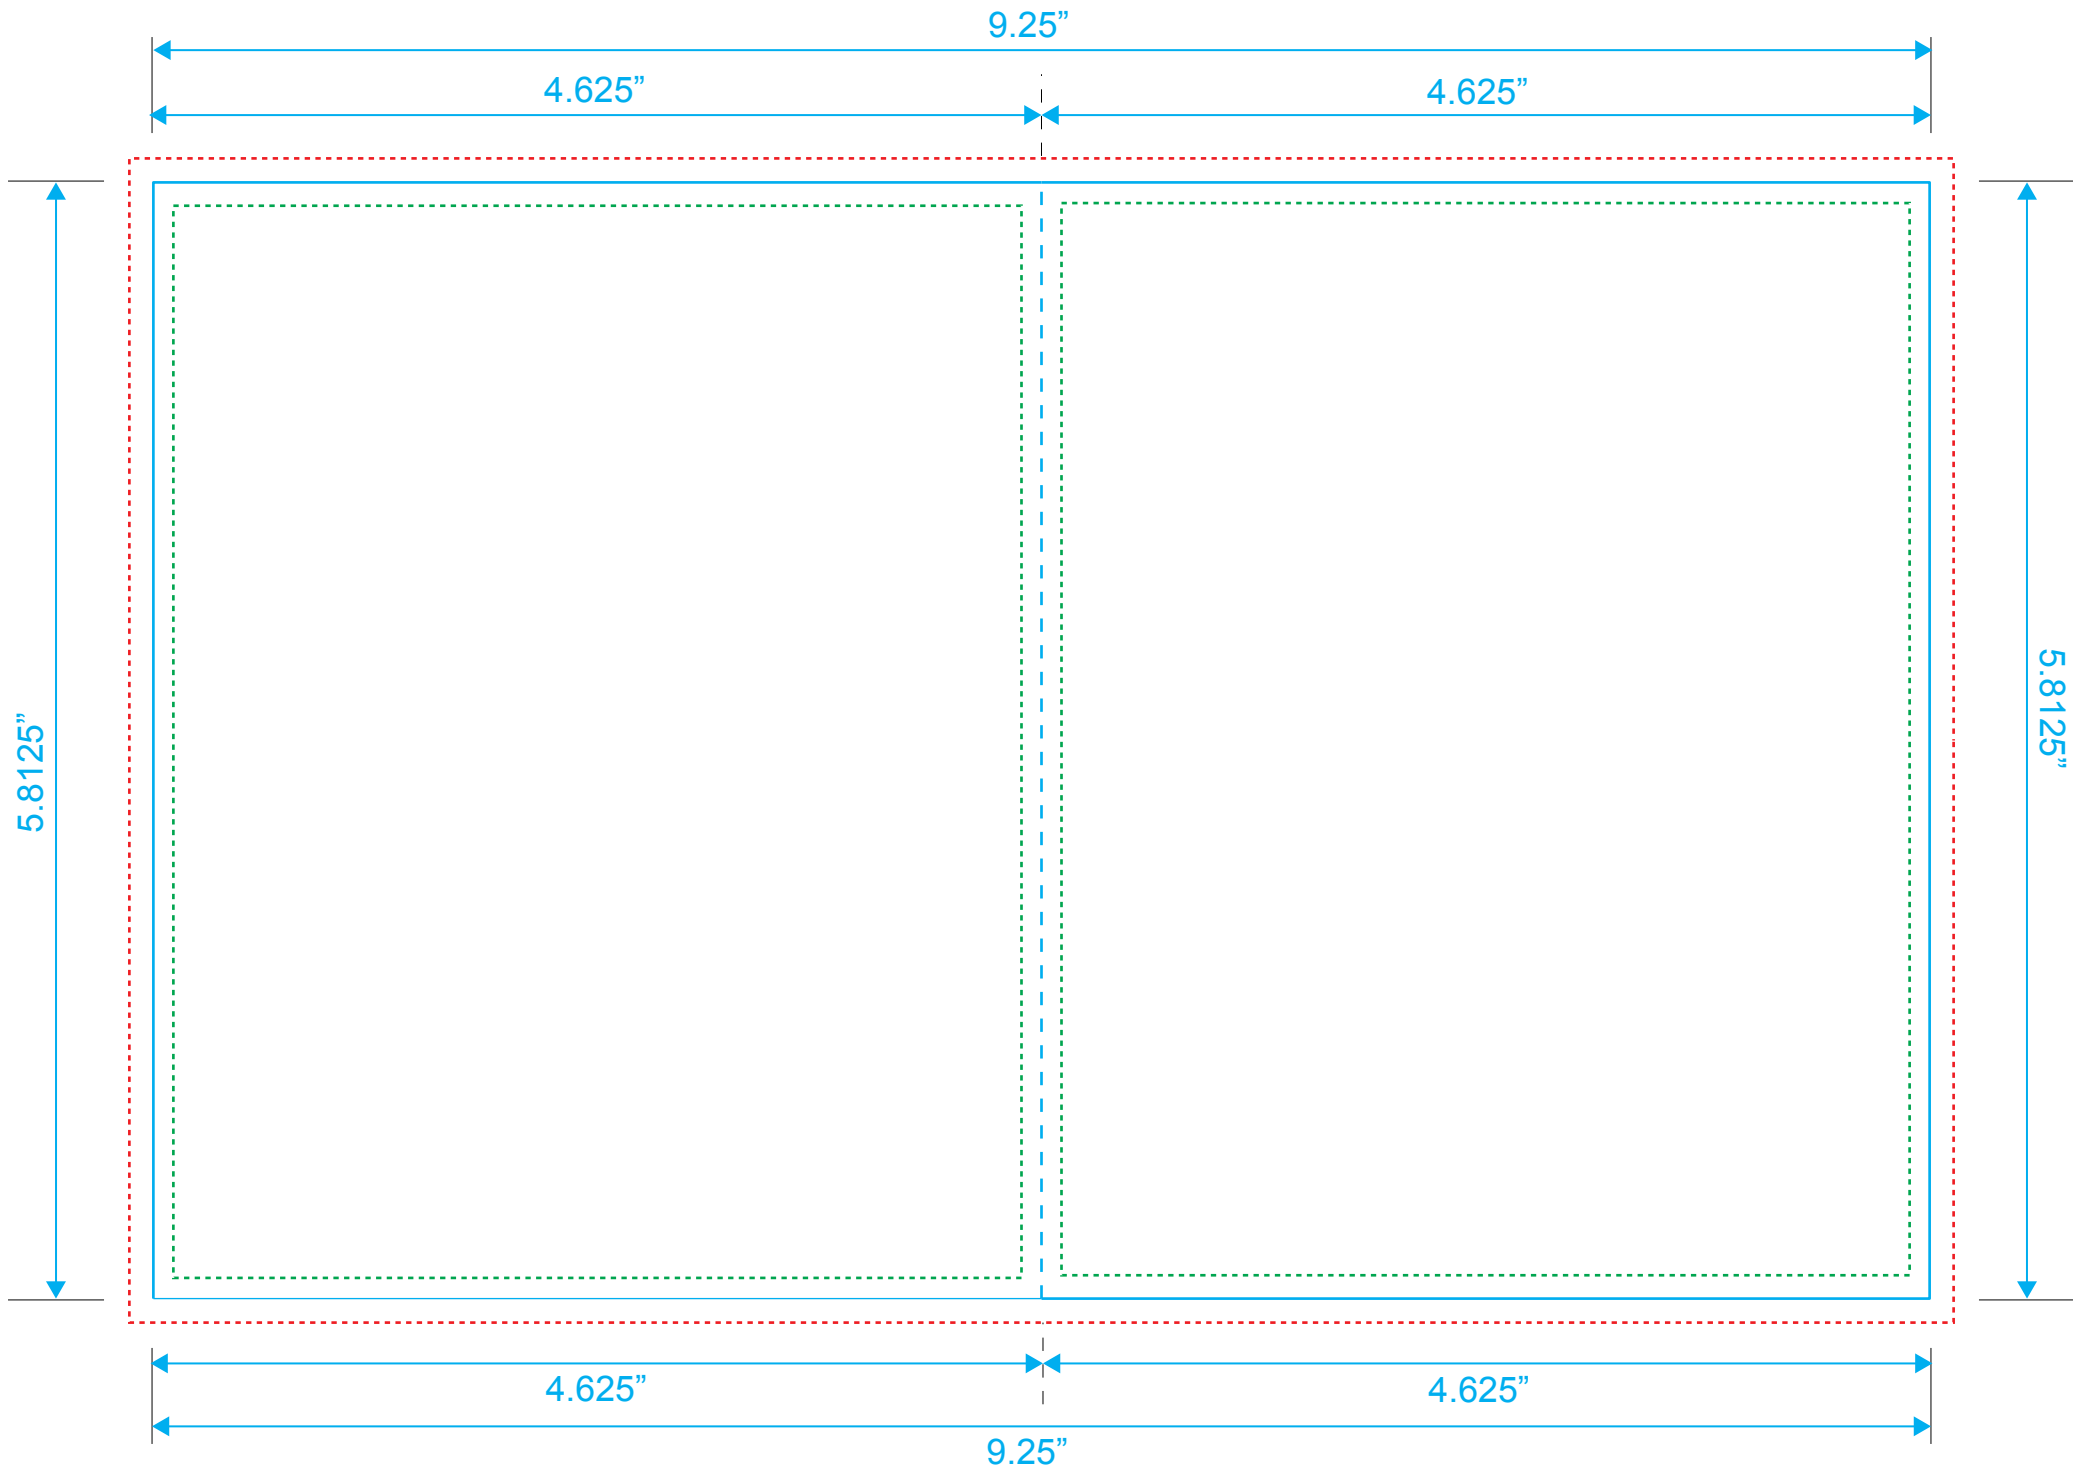

Blu-Ray 8 Page Booklet

Reference: Insert

Style: 2 Panels

Size: 9.25" x 5.8125"

Type Safety

Bleed Line

Crop Line _____

INSIDE BACK - Page 8

FRONT - Page 1

Blu-Ray 8 Page Booklet

Reference: Insert

Style: 2 Panels

Size: 9.25" x 5.8125"

Type Safety

Bleed Line

Crop Line _____

Page 2

Page 7

Blu-Ray 8 Page Booklet

Reference: Insert

Style: 2 Panels

Size: 9.25" x 5.8125"

Type Safety

Bleed Line

Crop Line _____

Page 6

Page 3

Blu-Ray 8 Page Booklet

Reference: Insert

Style: 2 Panels

Size: 9.25" x 5.8125"

Type Safety