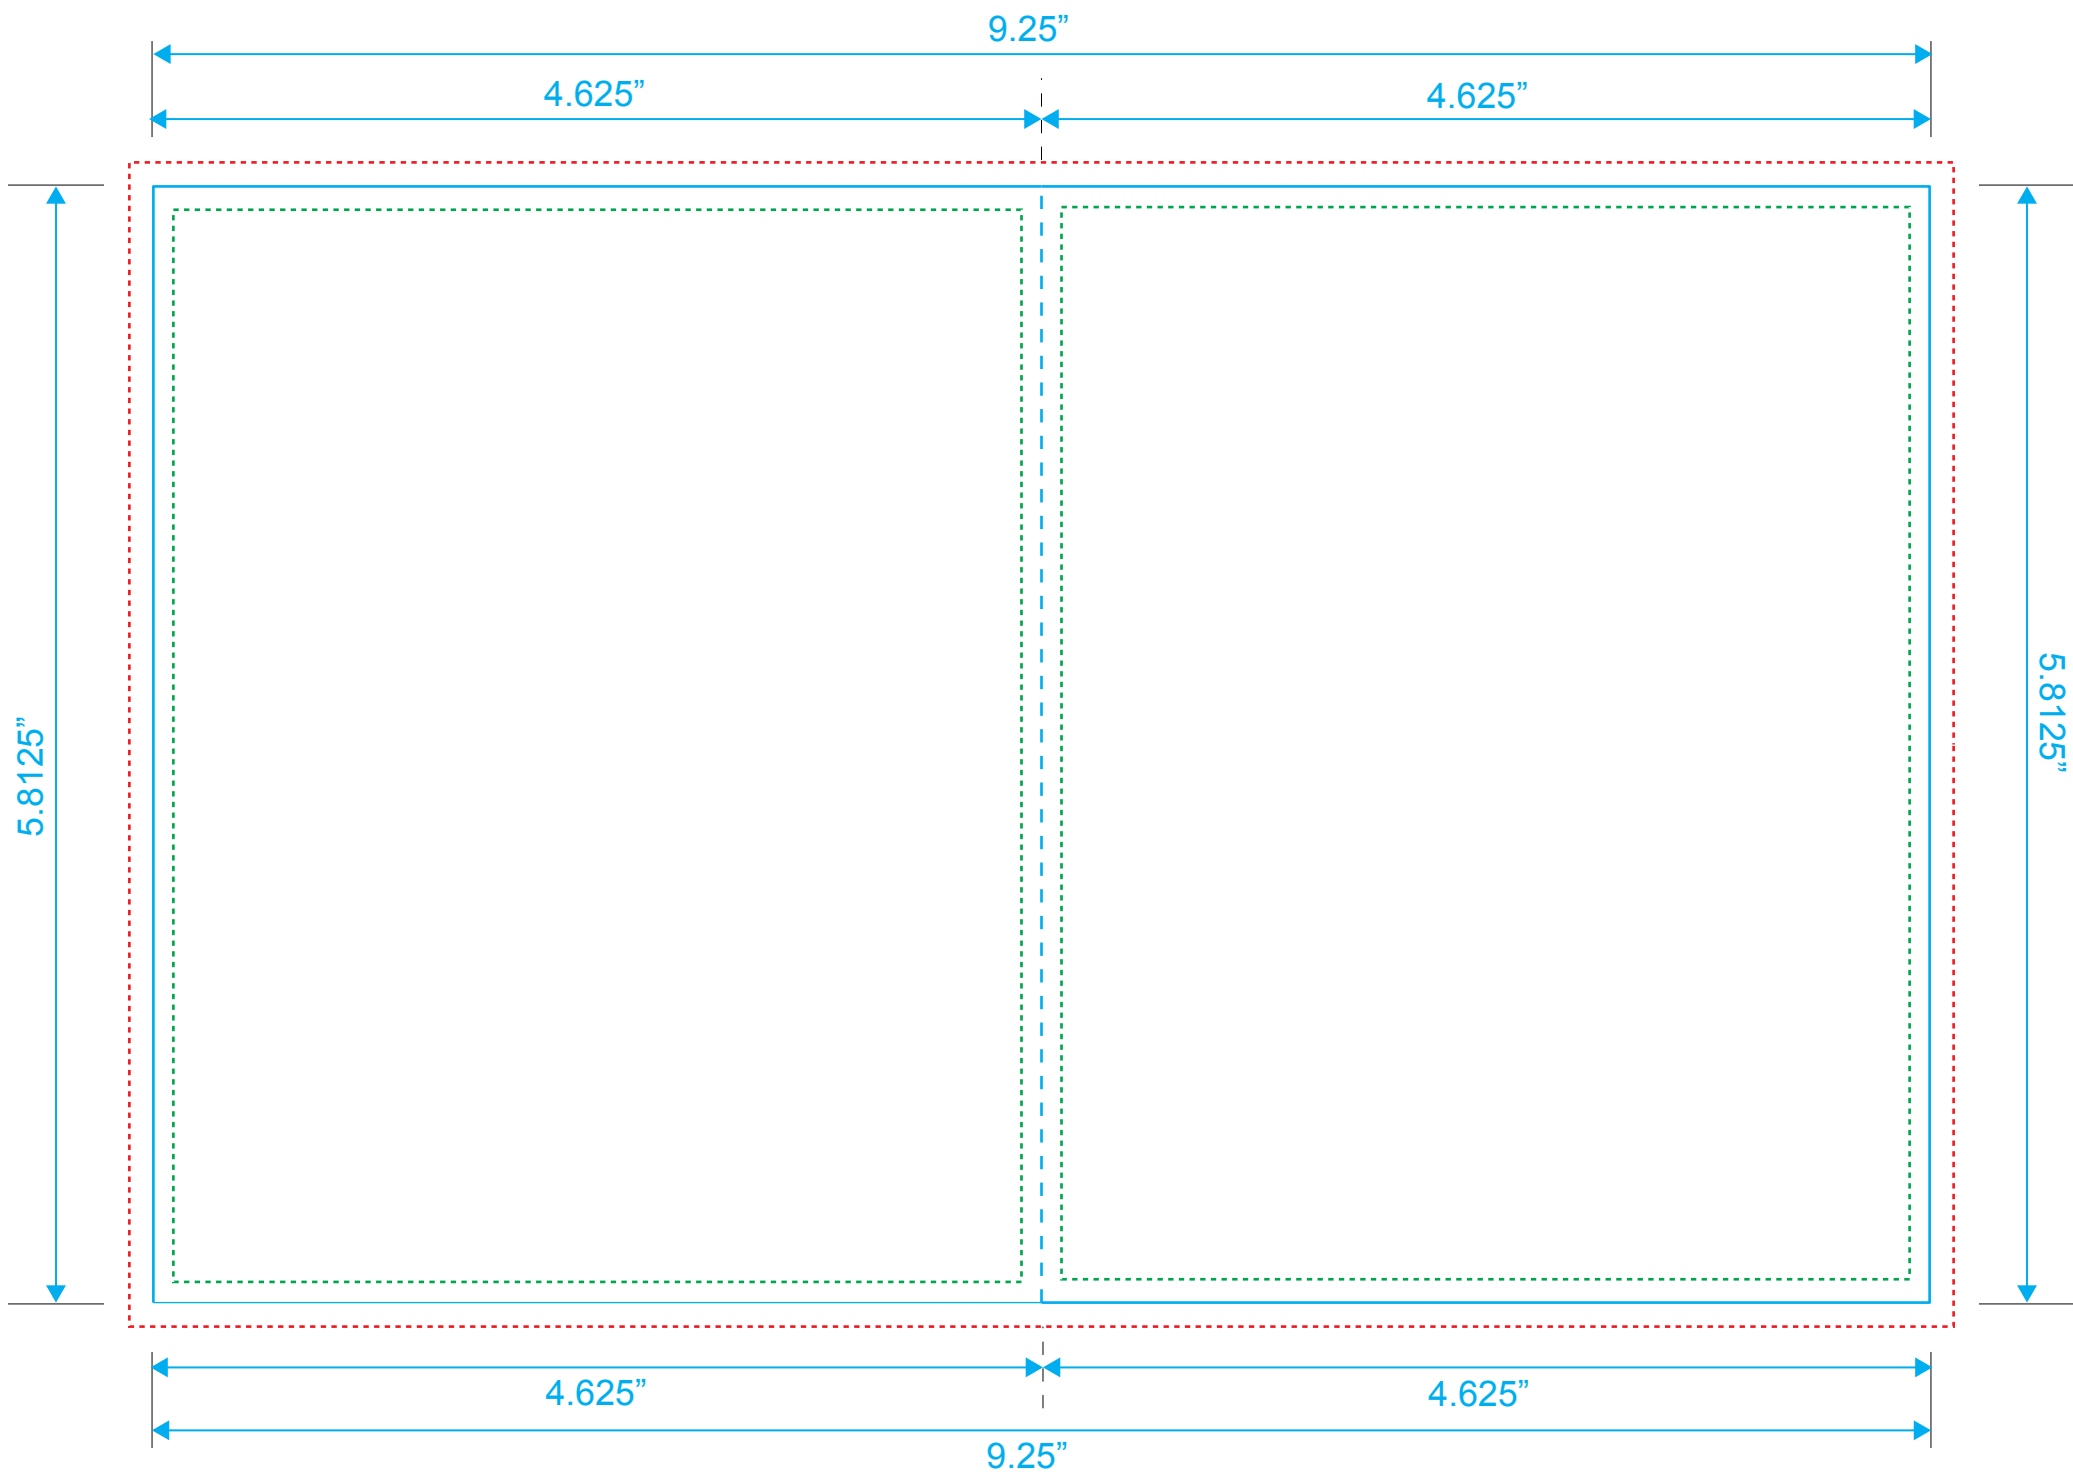

Blu-Ray 8 Page Booklet

Reference: Insert

Style: 2 Panels

Size: 9.25" x 5.8125"

Type Safety

Bleed Line

Crop Line _____

INSIDE BACK - Page 8

FRONT - Page 1

Blu-Ray 8 Page Booklet

Reference: Insert

Style: 2 Panels

Size: 9.25" x 5.8125"

Type Safety

Bleed Line

Crop Line _____

Page 2

Page 7

Blu-Ray 8 Page Booklet

Reference: Insert

Style: 2 Panels

Size: 9.25" x 5.8125"

Type Safety

Bleed Line

Crop Line _____

Page 6

Page 3

Blu-Ray 8 Page Booklet

Reference: Insert

Style: 2 Panels

Size: 9.25" x 5.8125"

Type Safety