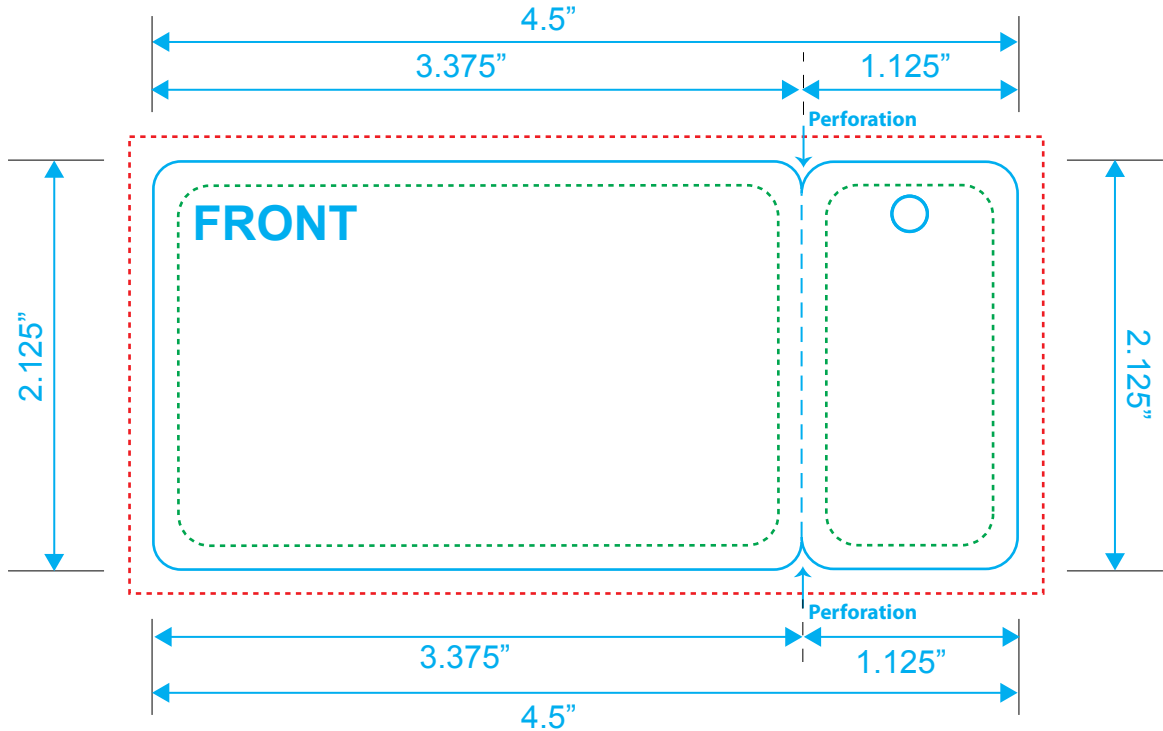

# CR80-Keytag Combo

Reference: Plastic

Style: Keytag

Size: 4.5" x 2.125"

Type Safety .....  
.....

Bleed Line .....  
.....

Crop Line \_\_\_\_\_  
\_\_\_\_\_

# CR80-Keytag Combo

Reference: Plastic

Style: Keytag

Size: 4.5" x 2.125"

Type Safety .....  
.....

Bleed Line .....  
.....

Crop Line \_\_\_\_\_  
.....