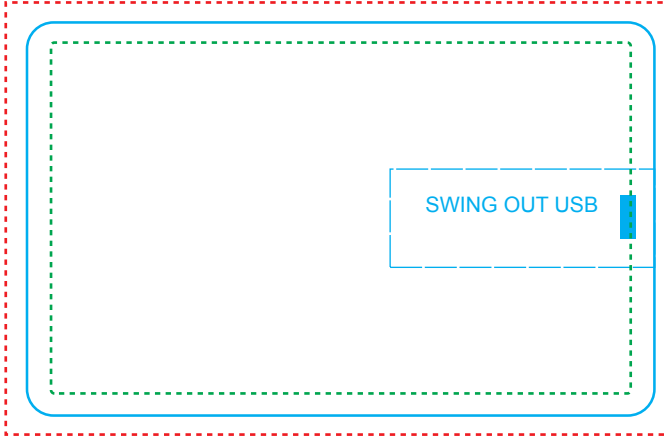

# USBD-C001

Reference: Credit Card

Style: USB

Size: 3.2677" x 2.0472"

Type Safety ..... (green dashed line)

Bleed Line ..... (red dashed line)

Crop Line \_\_\_\_\_ (blue solid line)

**FRONT**

**BACK**