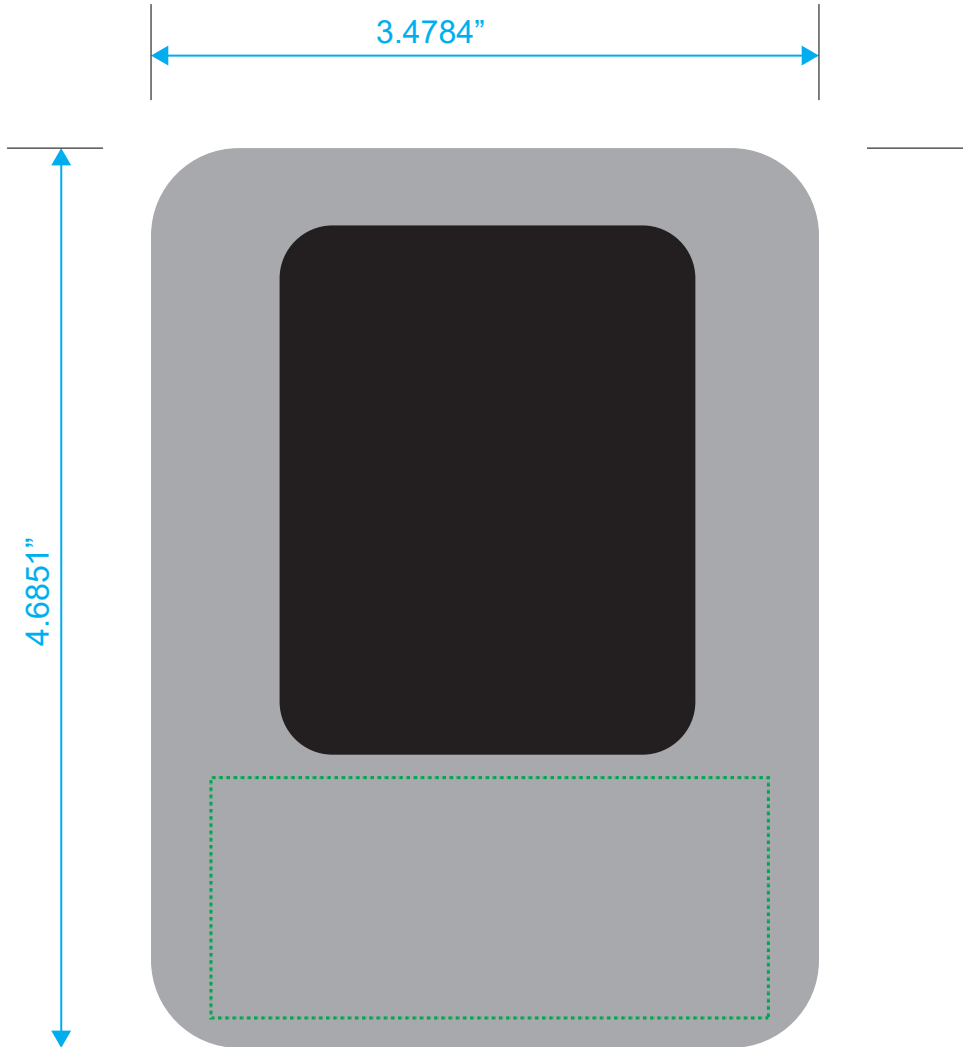

# Small Tin USB Case

Reference: USB

Type Safety .....

Size: 3.4784" x 4.6851"

\* Keep text & artwork within dotted lines

\* Gray represents the silver tin colour

White objects and text in the artwork have to be created as Spot or PMS colours. Otherwise, the artwork will be printed on the silver surface, without white. Please contact your service representative if further assistance is needed.