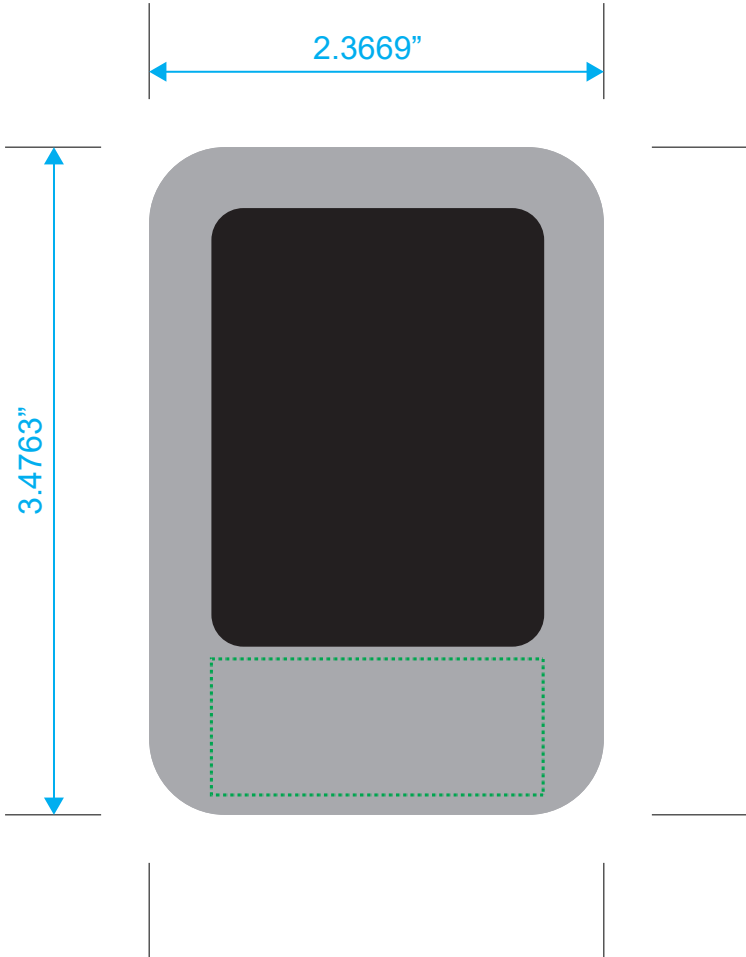

Small Tin USB Case

Reference: USB

Type Safety

Style: Tin

Size: 2.3669" x 3.4763"

* Keep text & artwork within dotted lines

* Gray represents the silver tin colour

White objects and text in the artwork have to be created as Spot or PMS colours.
Otherwise, the artwork will be printed on the silver surface, without white.
Please contact your service representative if further assistance is needed.