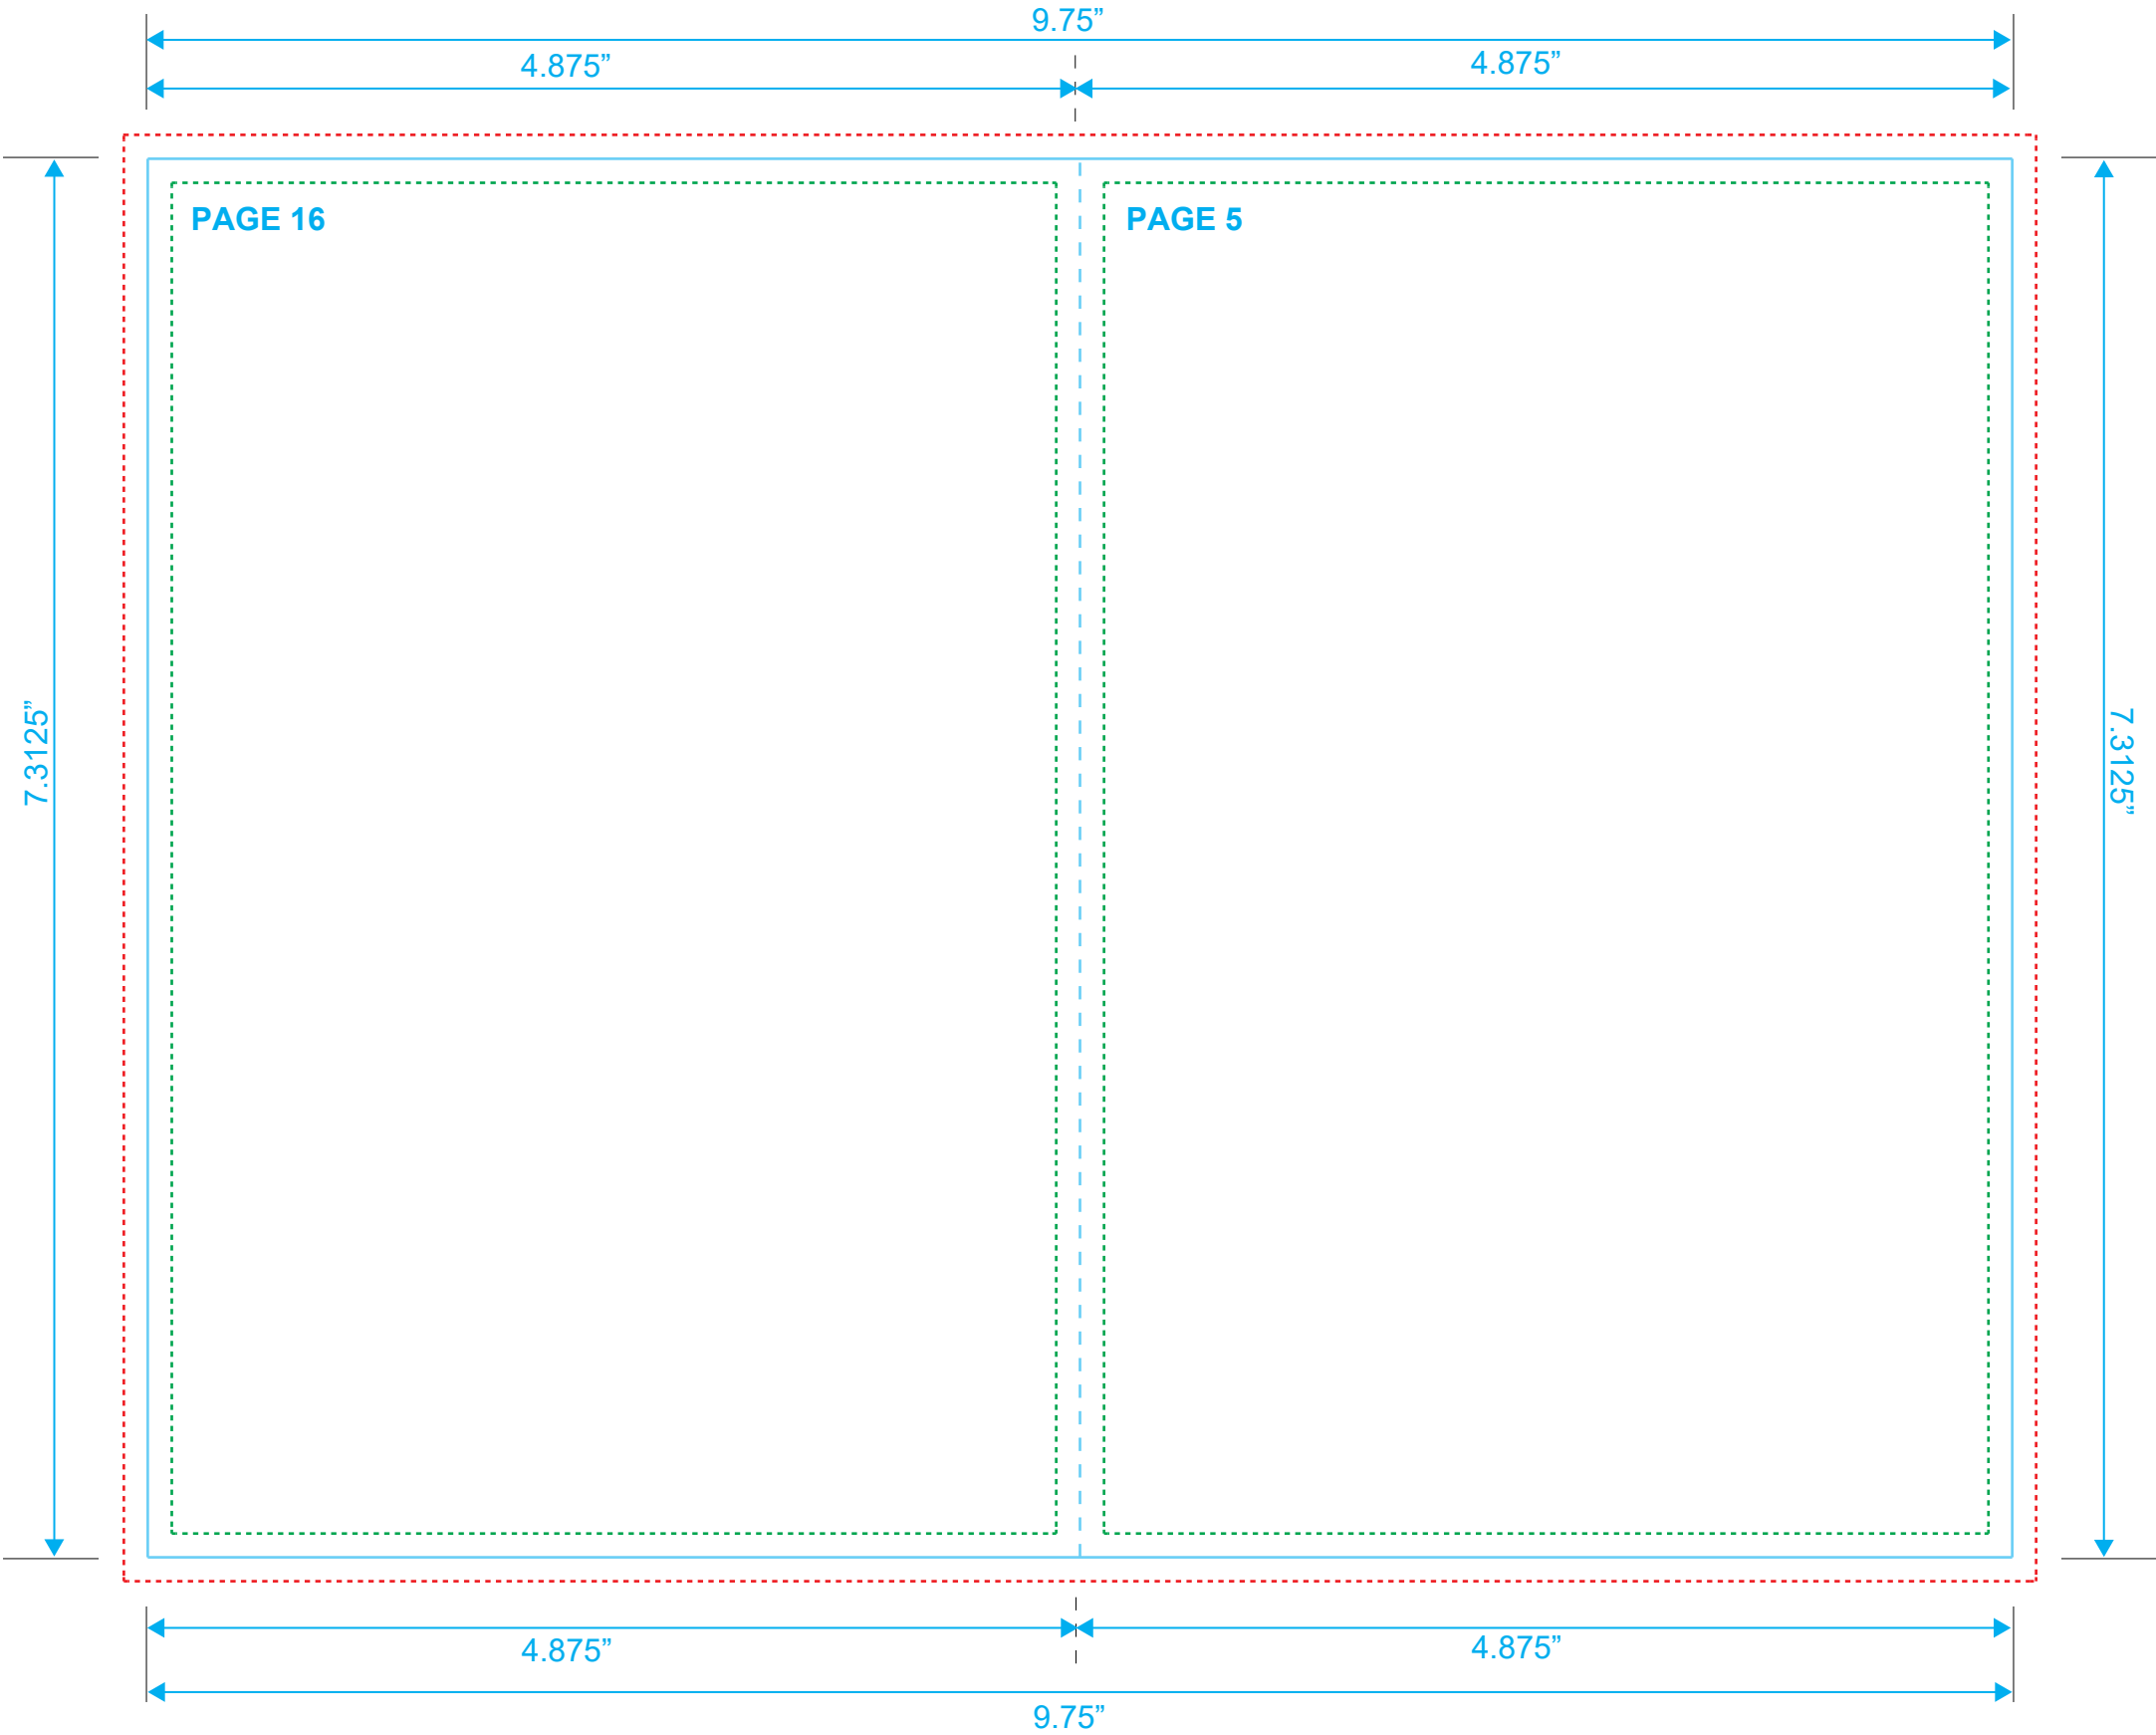

# DVD BOOKLET

Reference: 20 Pages

Style: 2 Panel

Size: 9.75" x 7.3125"

Type Safety 

Bleed Line 

Crop Line 

**DVD BOOKLET**  
Reference: 20 Pages  
Style: 2 Panel  
Size: 9.75" x 7.3125"

Type Safety .....  
Bleed Line .....  
Crop Line ———

**DVD BOOKLET**  
Reference: 20 Pages  
Style: 2 Panel  
Size: 9.75" x 7.3125"

Type Safety .....  
Bleed Line .....  
Crop Line \_\_\_\_\_

**DVD BOOKLET**  
Reference: 20 Pages  
Style: 2 Panel  
Size: 9.75" x 7.3125"

Type Safety .....  
Bleed Line .....  
Crop Line \_\_\_\_\_

**DVD BOOKLET**  
Reference: 20 Pages  
Style: 2 Panel  
Size: 9.75" x 7.3125"

Type Safety .....  
Bleed Line .....  
Crop Line \_\_\_\_\_