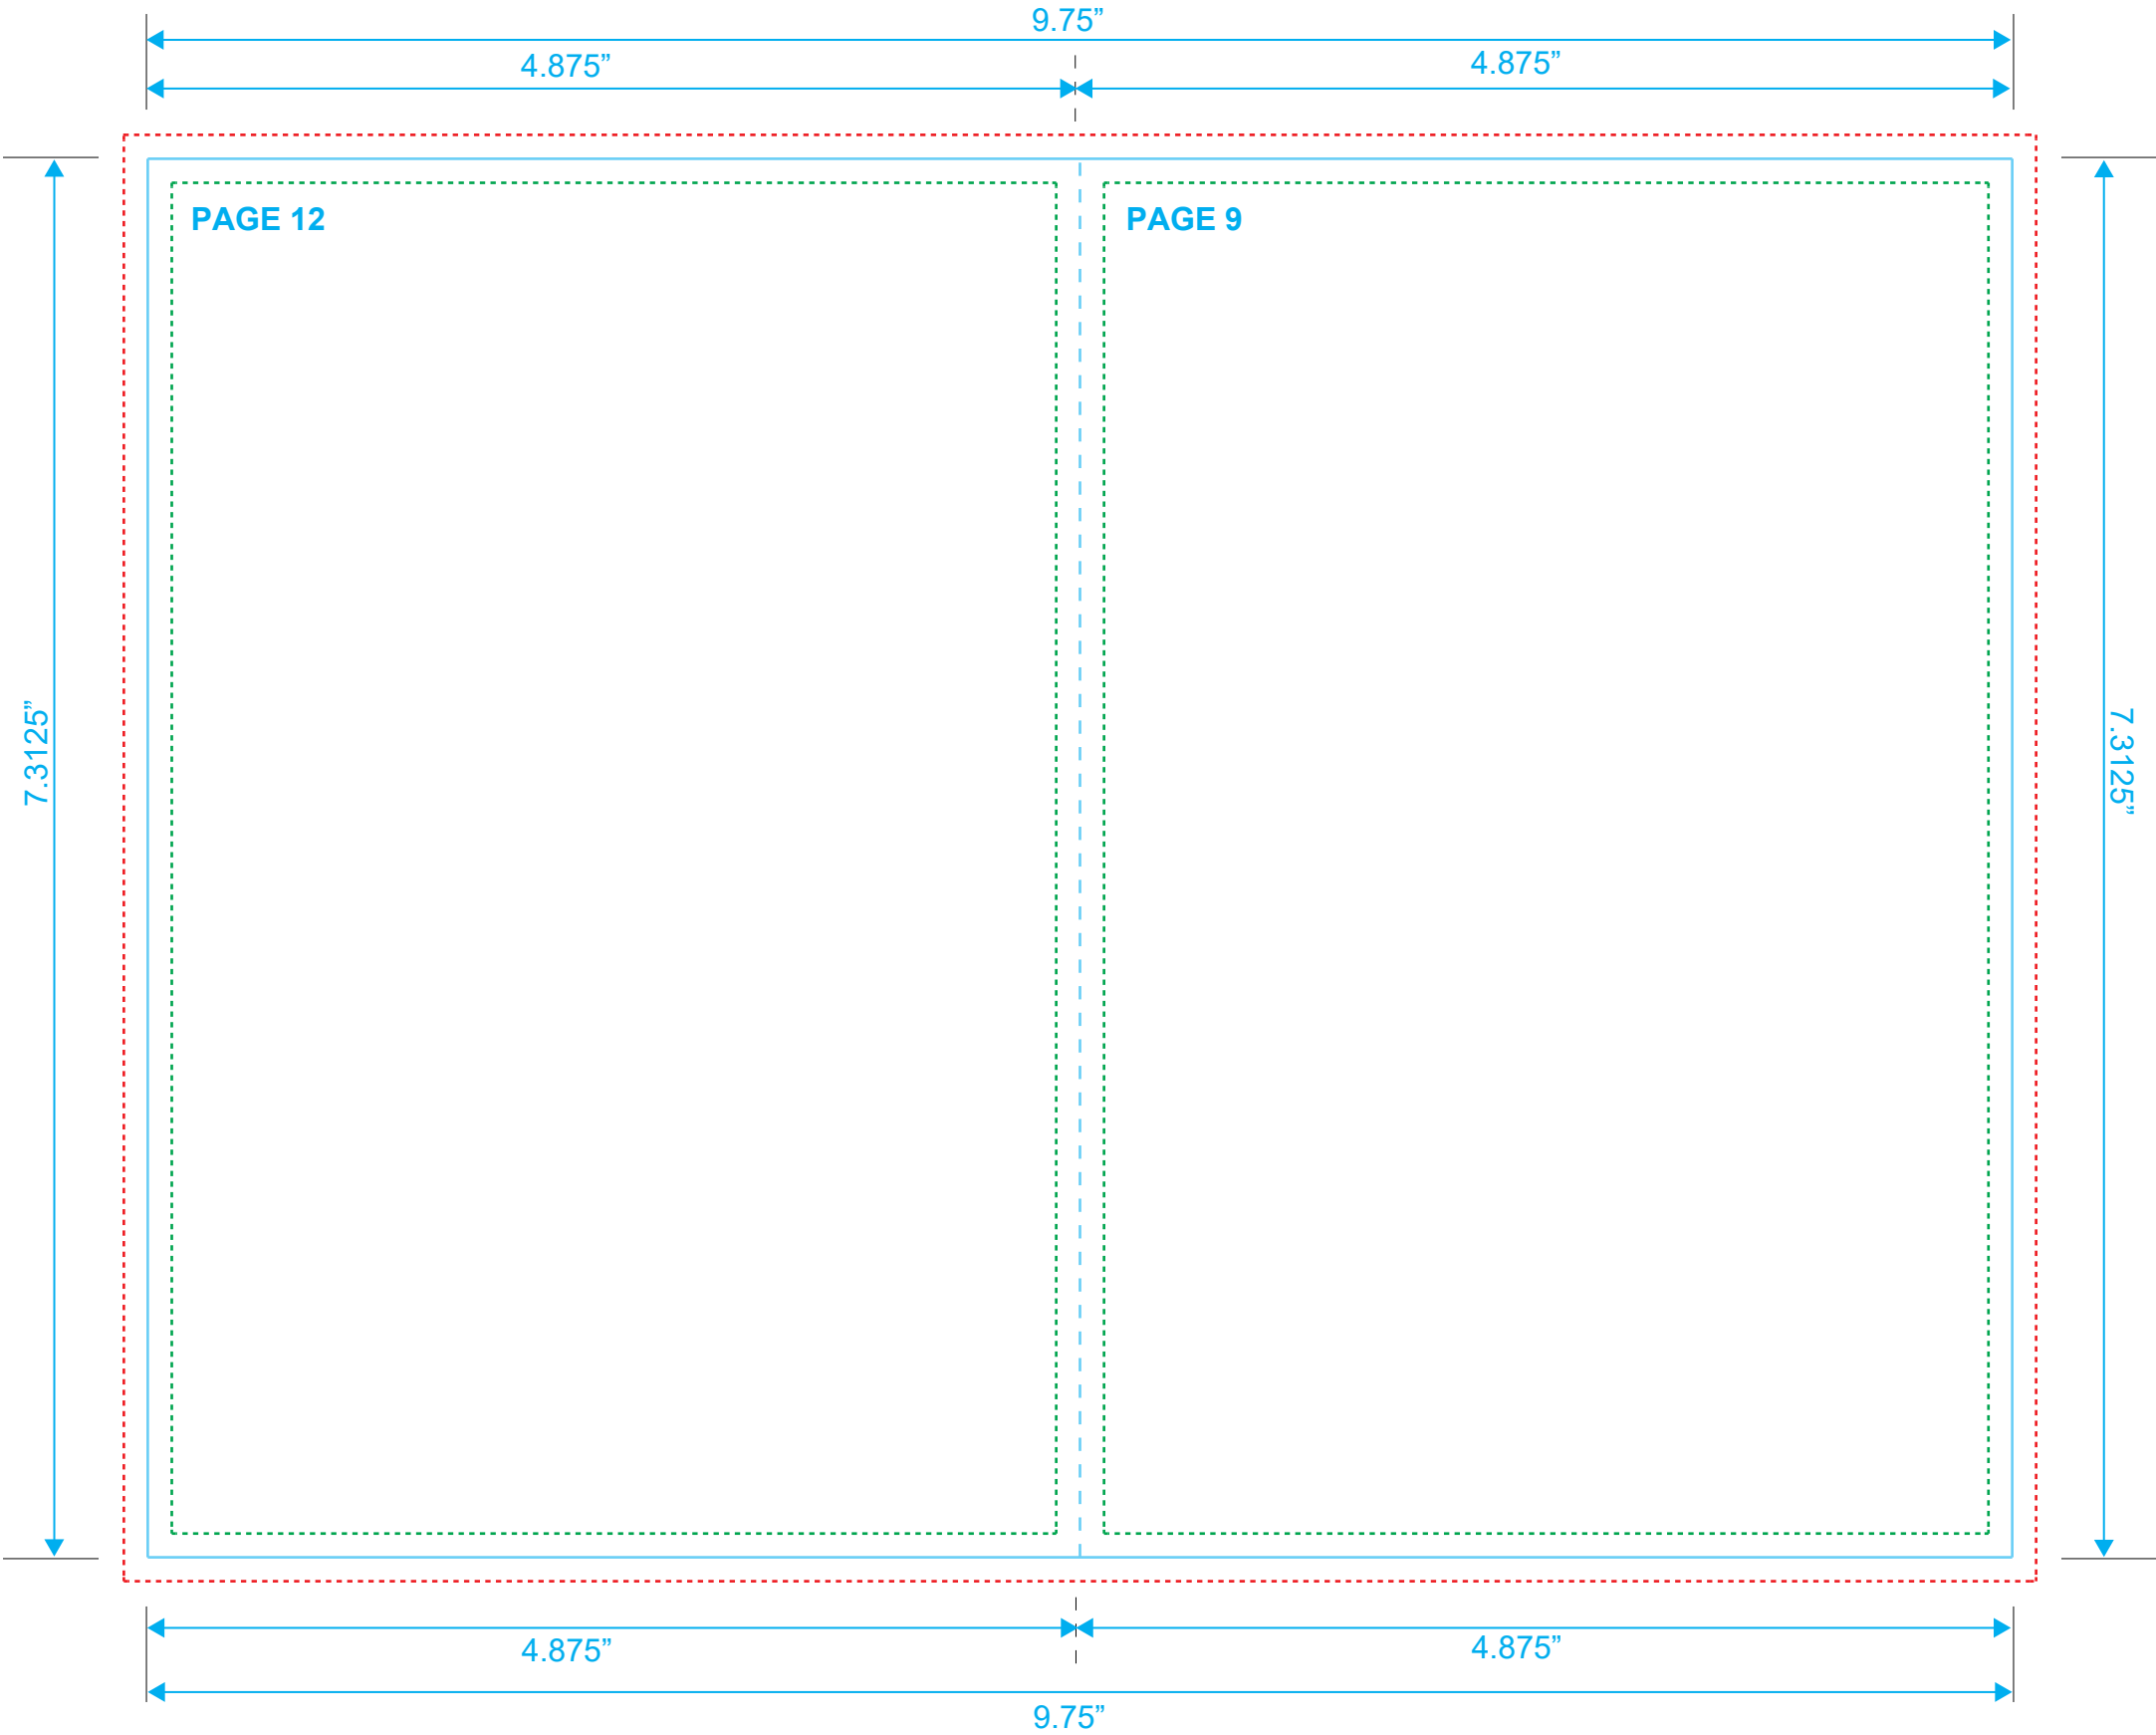

# DVD BOOKLET

Reference: 20 Pages

Style: 2 Panel

Size: 9.75" x 7.3125"

Type Safety 

Bleed Line 

Crop Line 

**DVD BOOKLET**  
Reference: 20 Pages  
Style: 2 Panel  
Size: 9.75" x 7.3125"

Type Safety .....  
Bleed Line .....  
Crop Line ———

**DVD BOOKLET**  
Reference: 20 Pages  
Style: 2 Panel  
Size: 9.75" x 7.3125"

Type Safety .....  
Bleed Line .....  
Crop Line \_\_\_\_\_

**DVD BOOKLET**  
Reference: 20 Pages  
Style: 2 Panel  
Size: 9.75" x 7.3125"

Type Safety .....  
Bleed Line .....  
Crop Line \_\_\_\_\_

**DVD BOOKLET**  
Reference: 20 Pages  
Style: 2 Panel  
Size: 9.75" x 7.3125"

Type Safety .....  
Bleed Line .....  
Crop Line \_\_\_\_\_