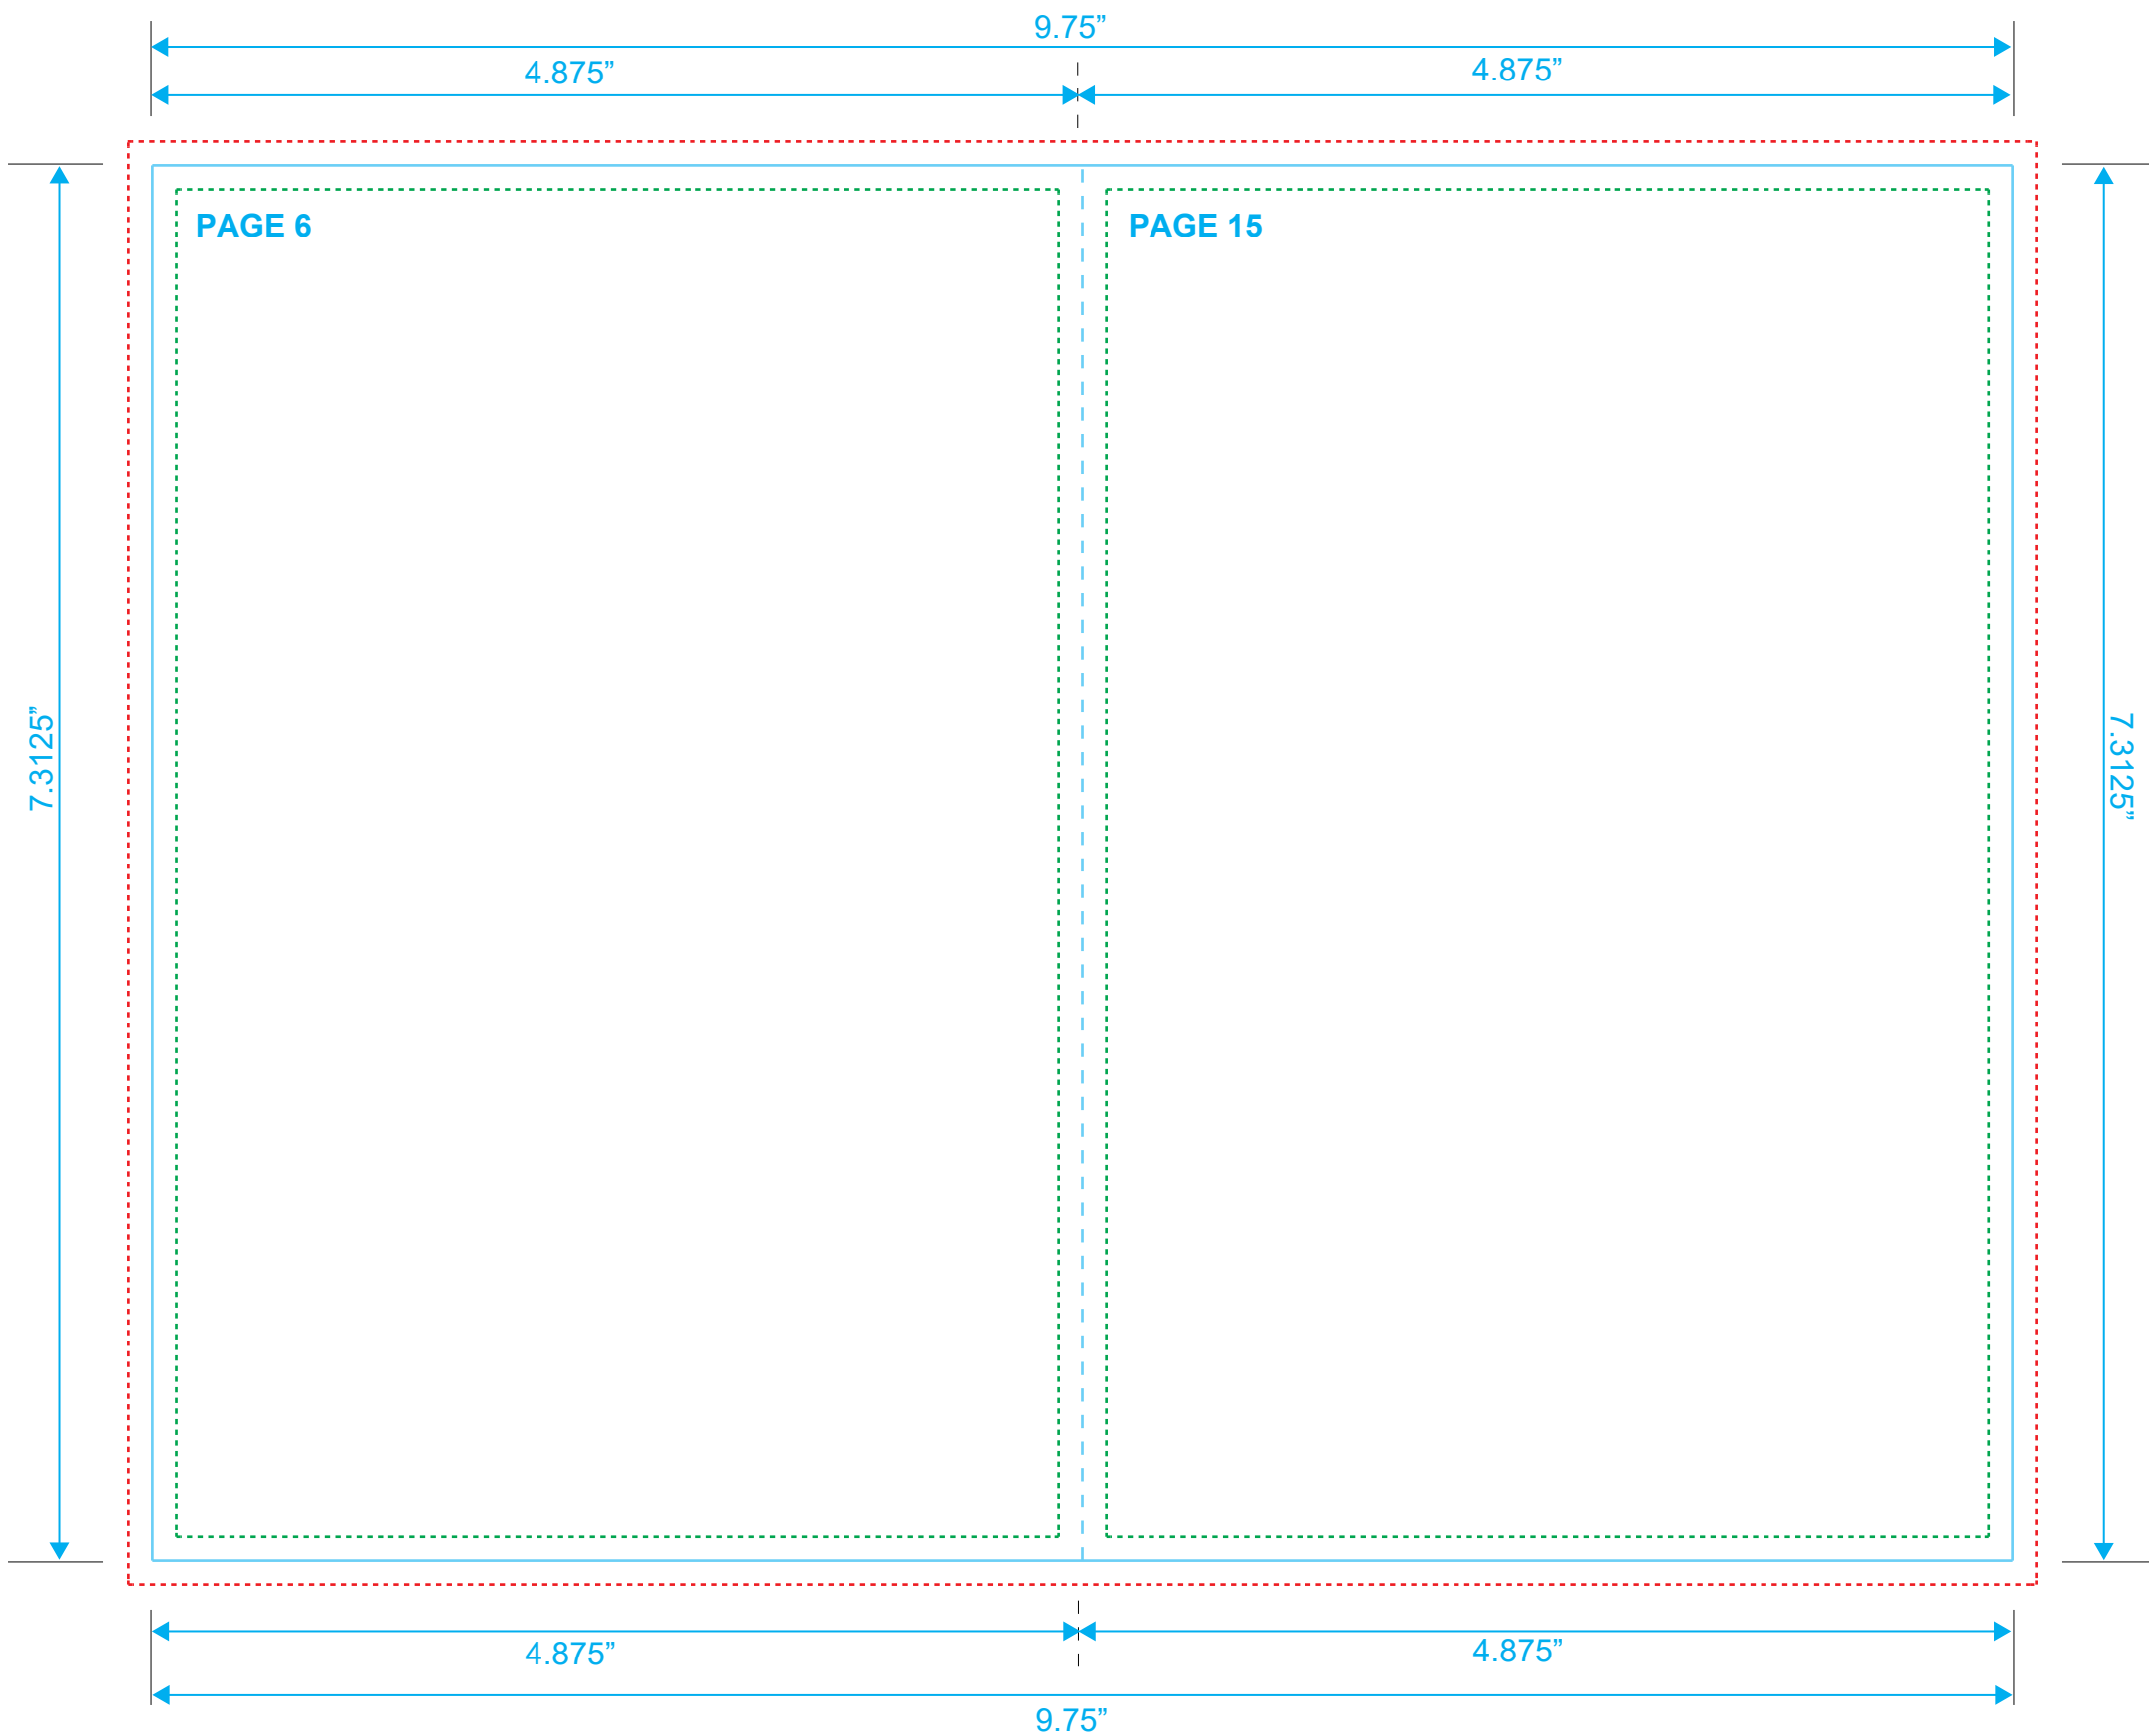

# DVD BOOKLET

Reference: 20 Pages

Style: 2 Panel

Size: 9.75" x 7.3125"

Type Safety 

Bleed Line 

Crop Line 

**DVD BOOKLET**  
Reference: 20 Pages  
Style: 2 Panel  
Size: 9.75" x 7.3125"

Type Safety .....  
Bleed Line .....  
Crop Line ———

**DVD BOOKLET**  
Reference: 20 Pages  
Style: 2 Panel  
Size: 9.75" x 7.3125"

Type Safety .....  
Bleed Line .....  
Crop Line \_\_\_\_\_

**DVD BOOKLET**  
Reference: 20 Pages  
Style: 2 Panel  
Size: 9.75" x 7.3125"

Type Safety .....  
Bleed Line .....  
Crop Line \_\_\_\_\_

**DVD BOOKLET**  
Reference: 20 Pages  
Style: 2 Panel  
Size: 9.75" x 7.3125"

Type Safety .....  
Bleed Line .....  
Crop Line \_\_\_\_\_