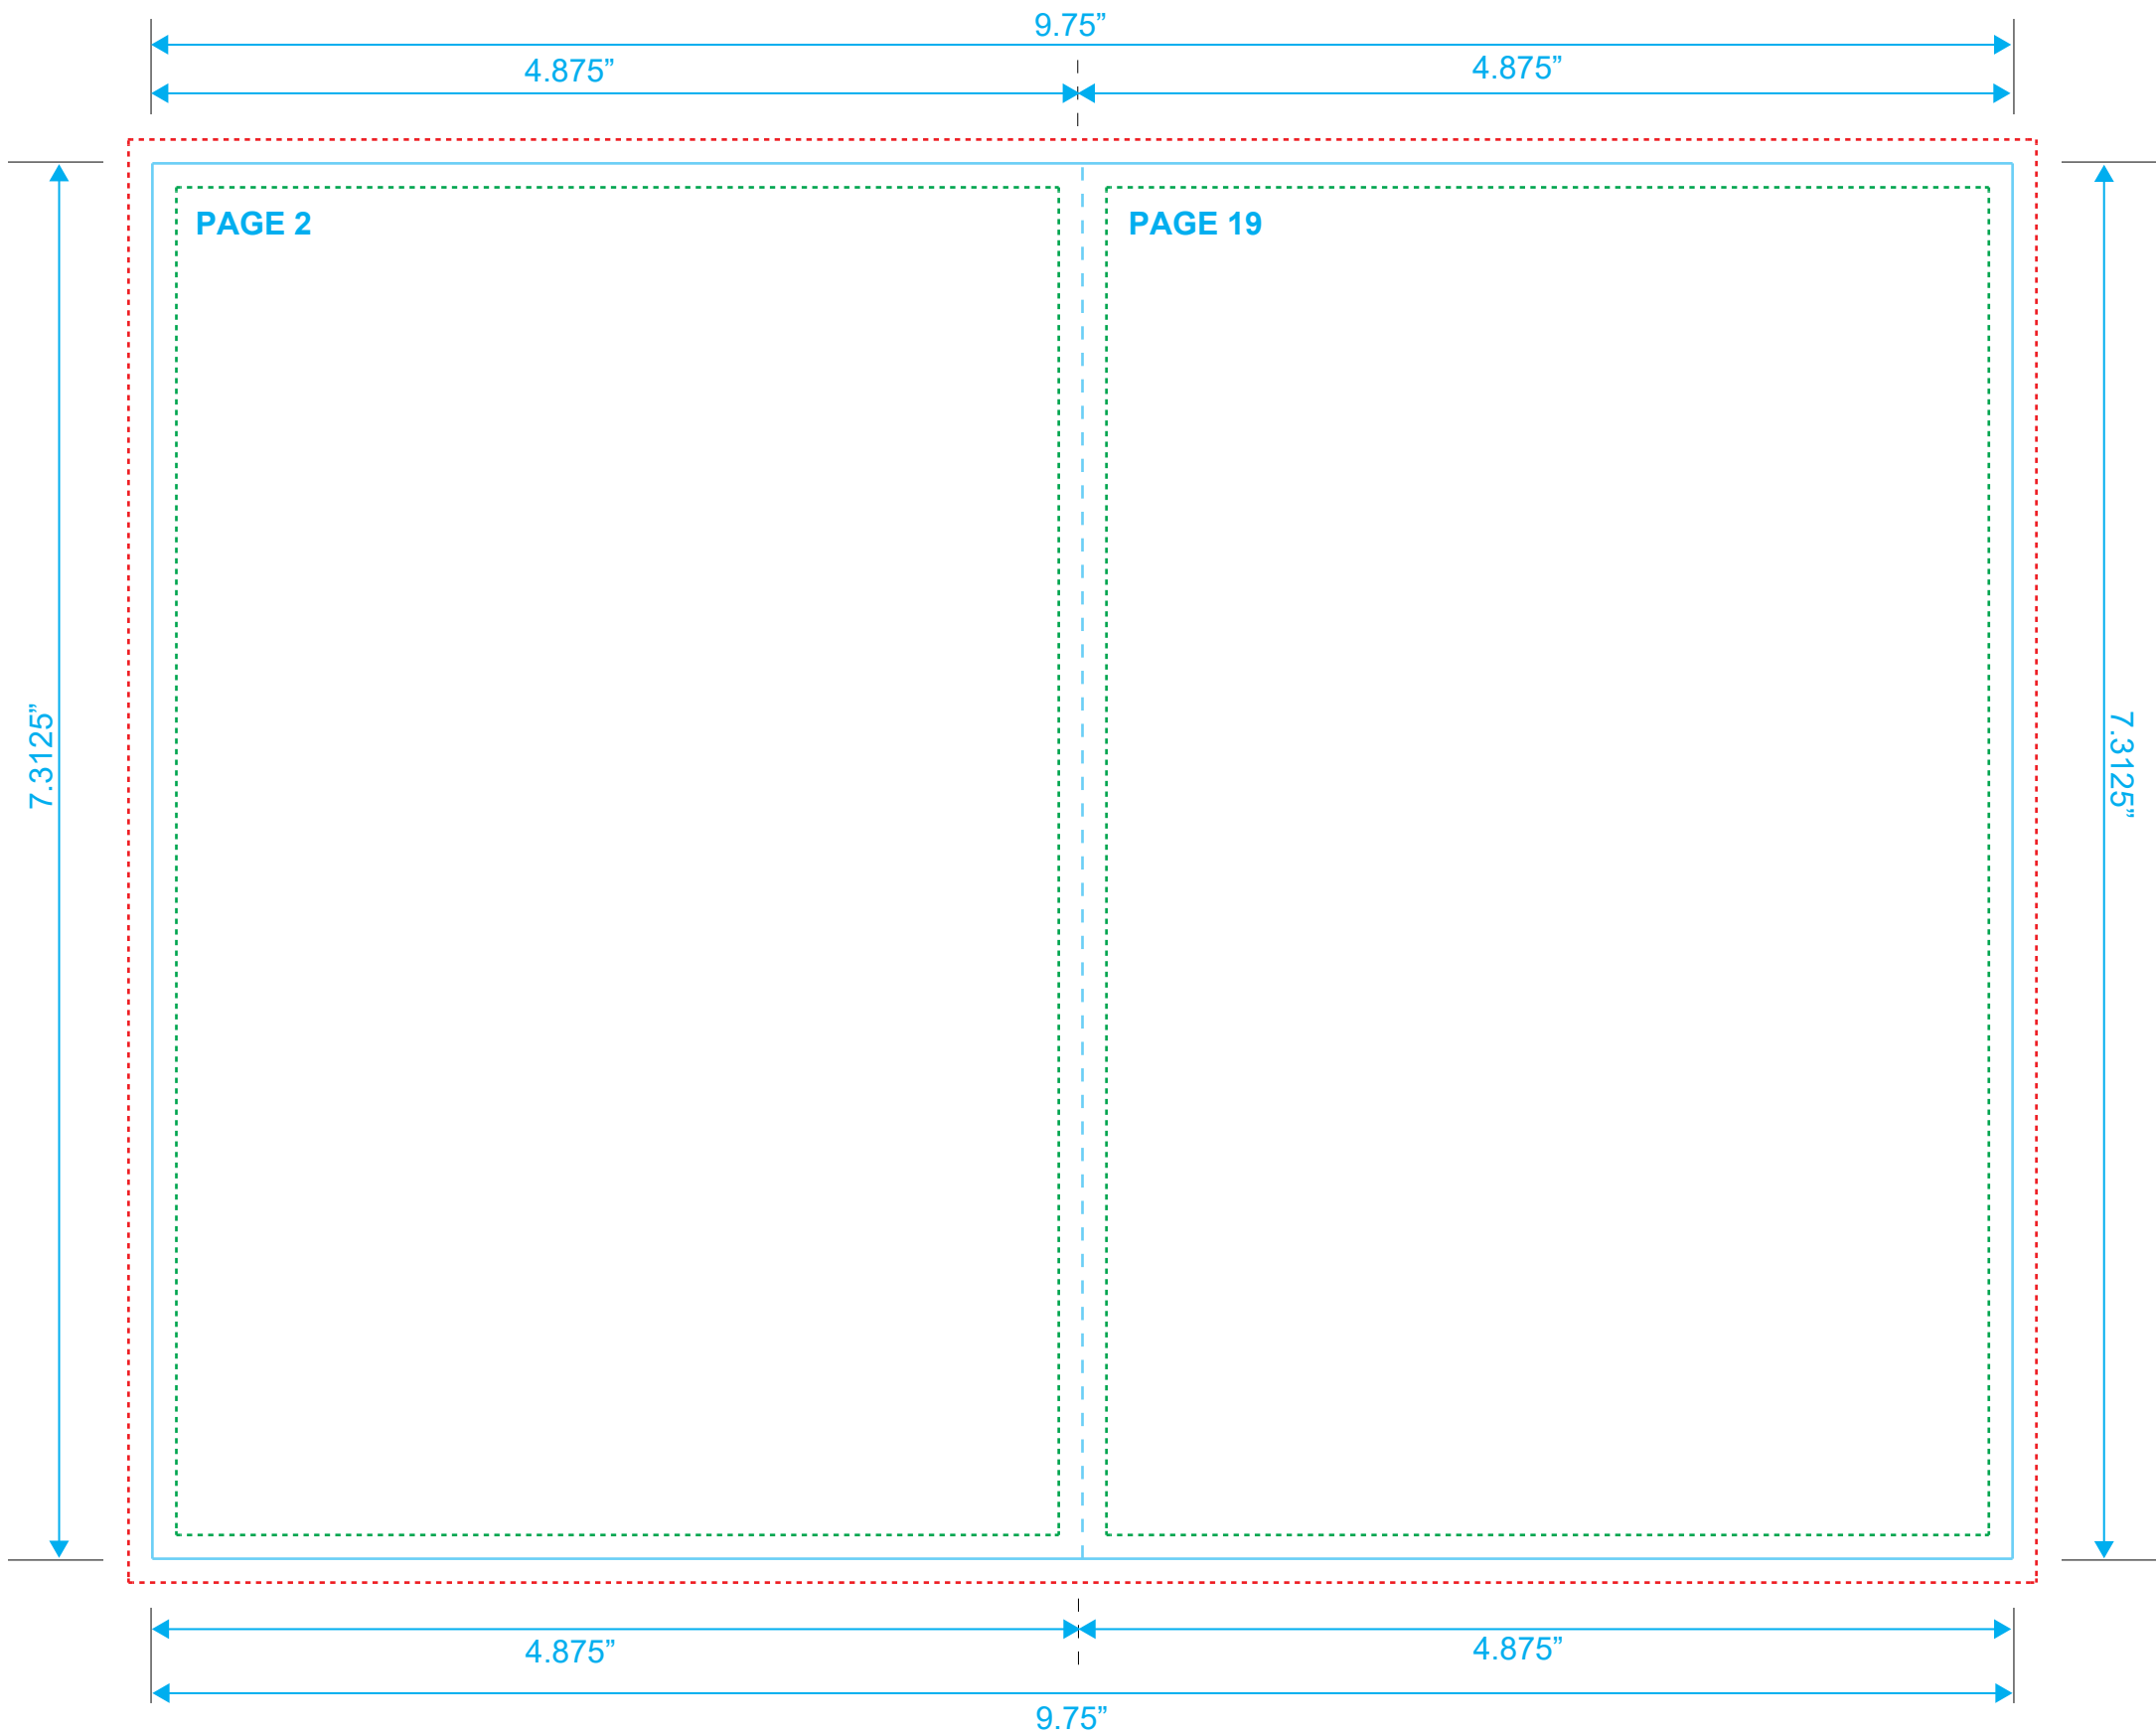

# DVD BOOKLET

Reference: 20 Pages

Style: 2 Panel

Size: 9.75" x 7.3125"

Type Safety 

Bleed Line 

Crop Line 

**DVD BOOKLET**  
Reference: 20 Pages  
Style: 2 Panel  
Size: 9.75" x 7.3125"

Type Safety .....  
Bleed Line .....  
Crop Line ———

**DVD BOOKLET**  
Reference: 20 Pages  
Style: 2 Panel  
Size: 9.75" x 7.3125"

Type Safety .....  
Bleed Line .....  
Crop Line \_\_\_\_\_

**DVD BOOKLET**  
Reference: 20 Pages  
Style: 2 Panel  
Size: 9.75" x 7.3125"

Type Safety .....  
Bleed Line .....  
Crop Line \_\_\_\_\_

**DVD BOOKLET**  
Reference: 20 Pages  
Style: 2 Panel  
Size: 9.75" x 7.3125"

Type Safety .....  
Bleed Line .....  
Crop Line \_\_\_\_\_