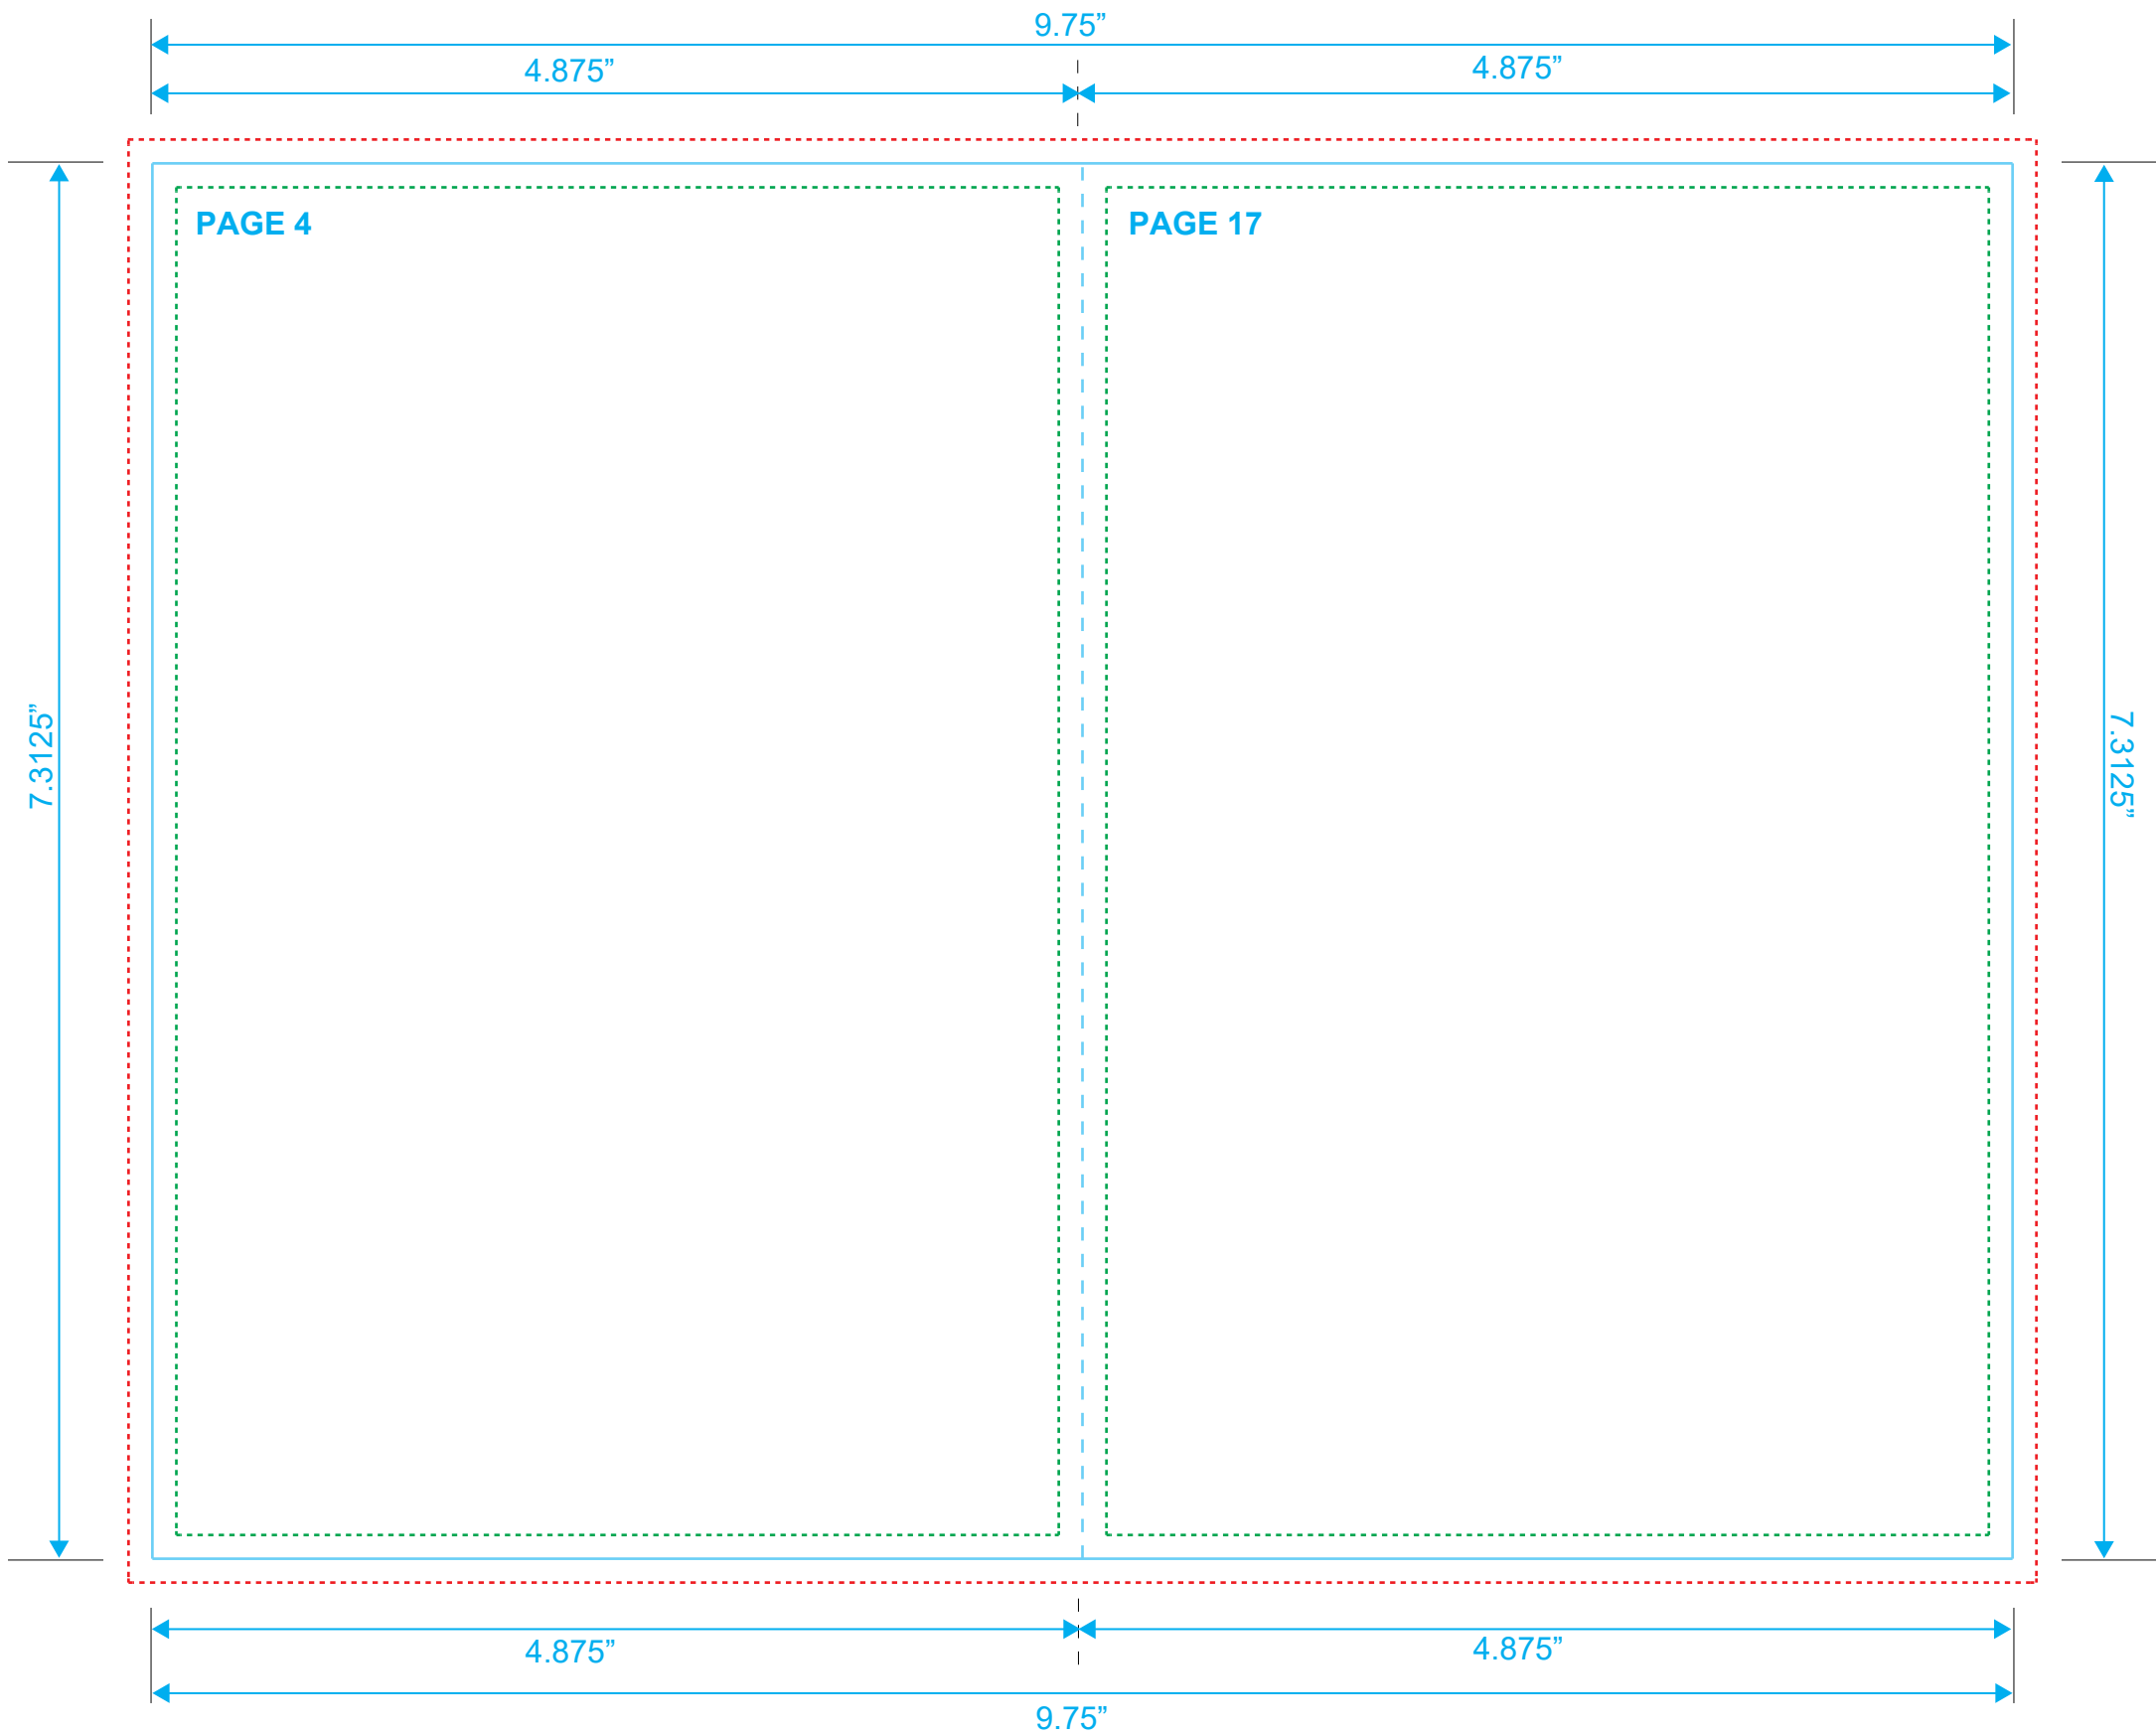

# DVD BOOKLET

Reference: 20 Pages

Style: 2 Panel

Size: 9.75" x 7.3125"

Type Safety 

Bleed Line 

Crop Line 

**DVD BOOKLET**  
Reference: 20 Pages  
Style: 2 Panel  
Size: 9.75" x 7.3125"

Type Safety .....  
Bleed Line .....  
Crop Line ———

**DVD BOOKLET**  
Reference: 20 Pages  
Style: 2 Panel  
Size: 9.75" x 7.3125"

Type Safety .....  
Bleed Line .....  
Crop Line \_\_\_\_\_

**DVD BOOKLET**  
Reference: 20 Pages  
Style: 2 Panel  
Size: 9.75" x 7.3125"

Type Safety .....  
Bleed Line .....  
Crop Line \_\_\_\_\_

**DVD BOOKLET**  
Reference: 20 Pages  
Style: 2 Panel  
Size: 9.75" x 7.3125"

Type Safety .....  
Bleed Line .....  
Crop Line \_\_\_\_\_