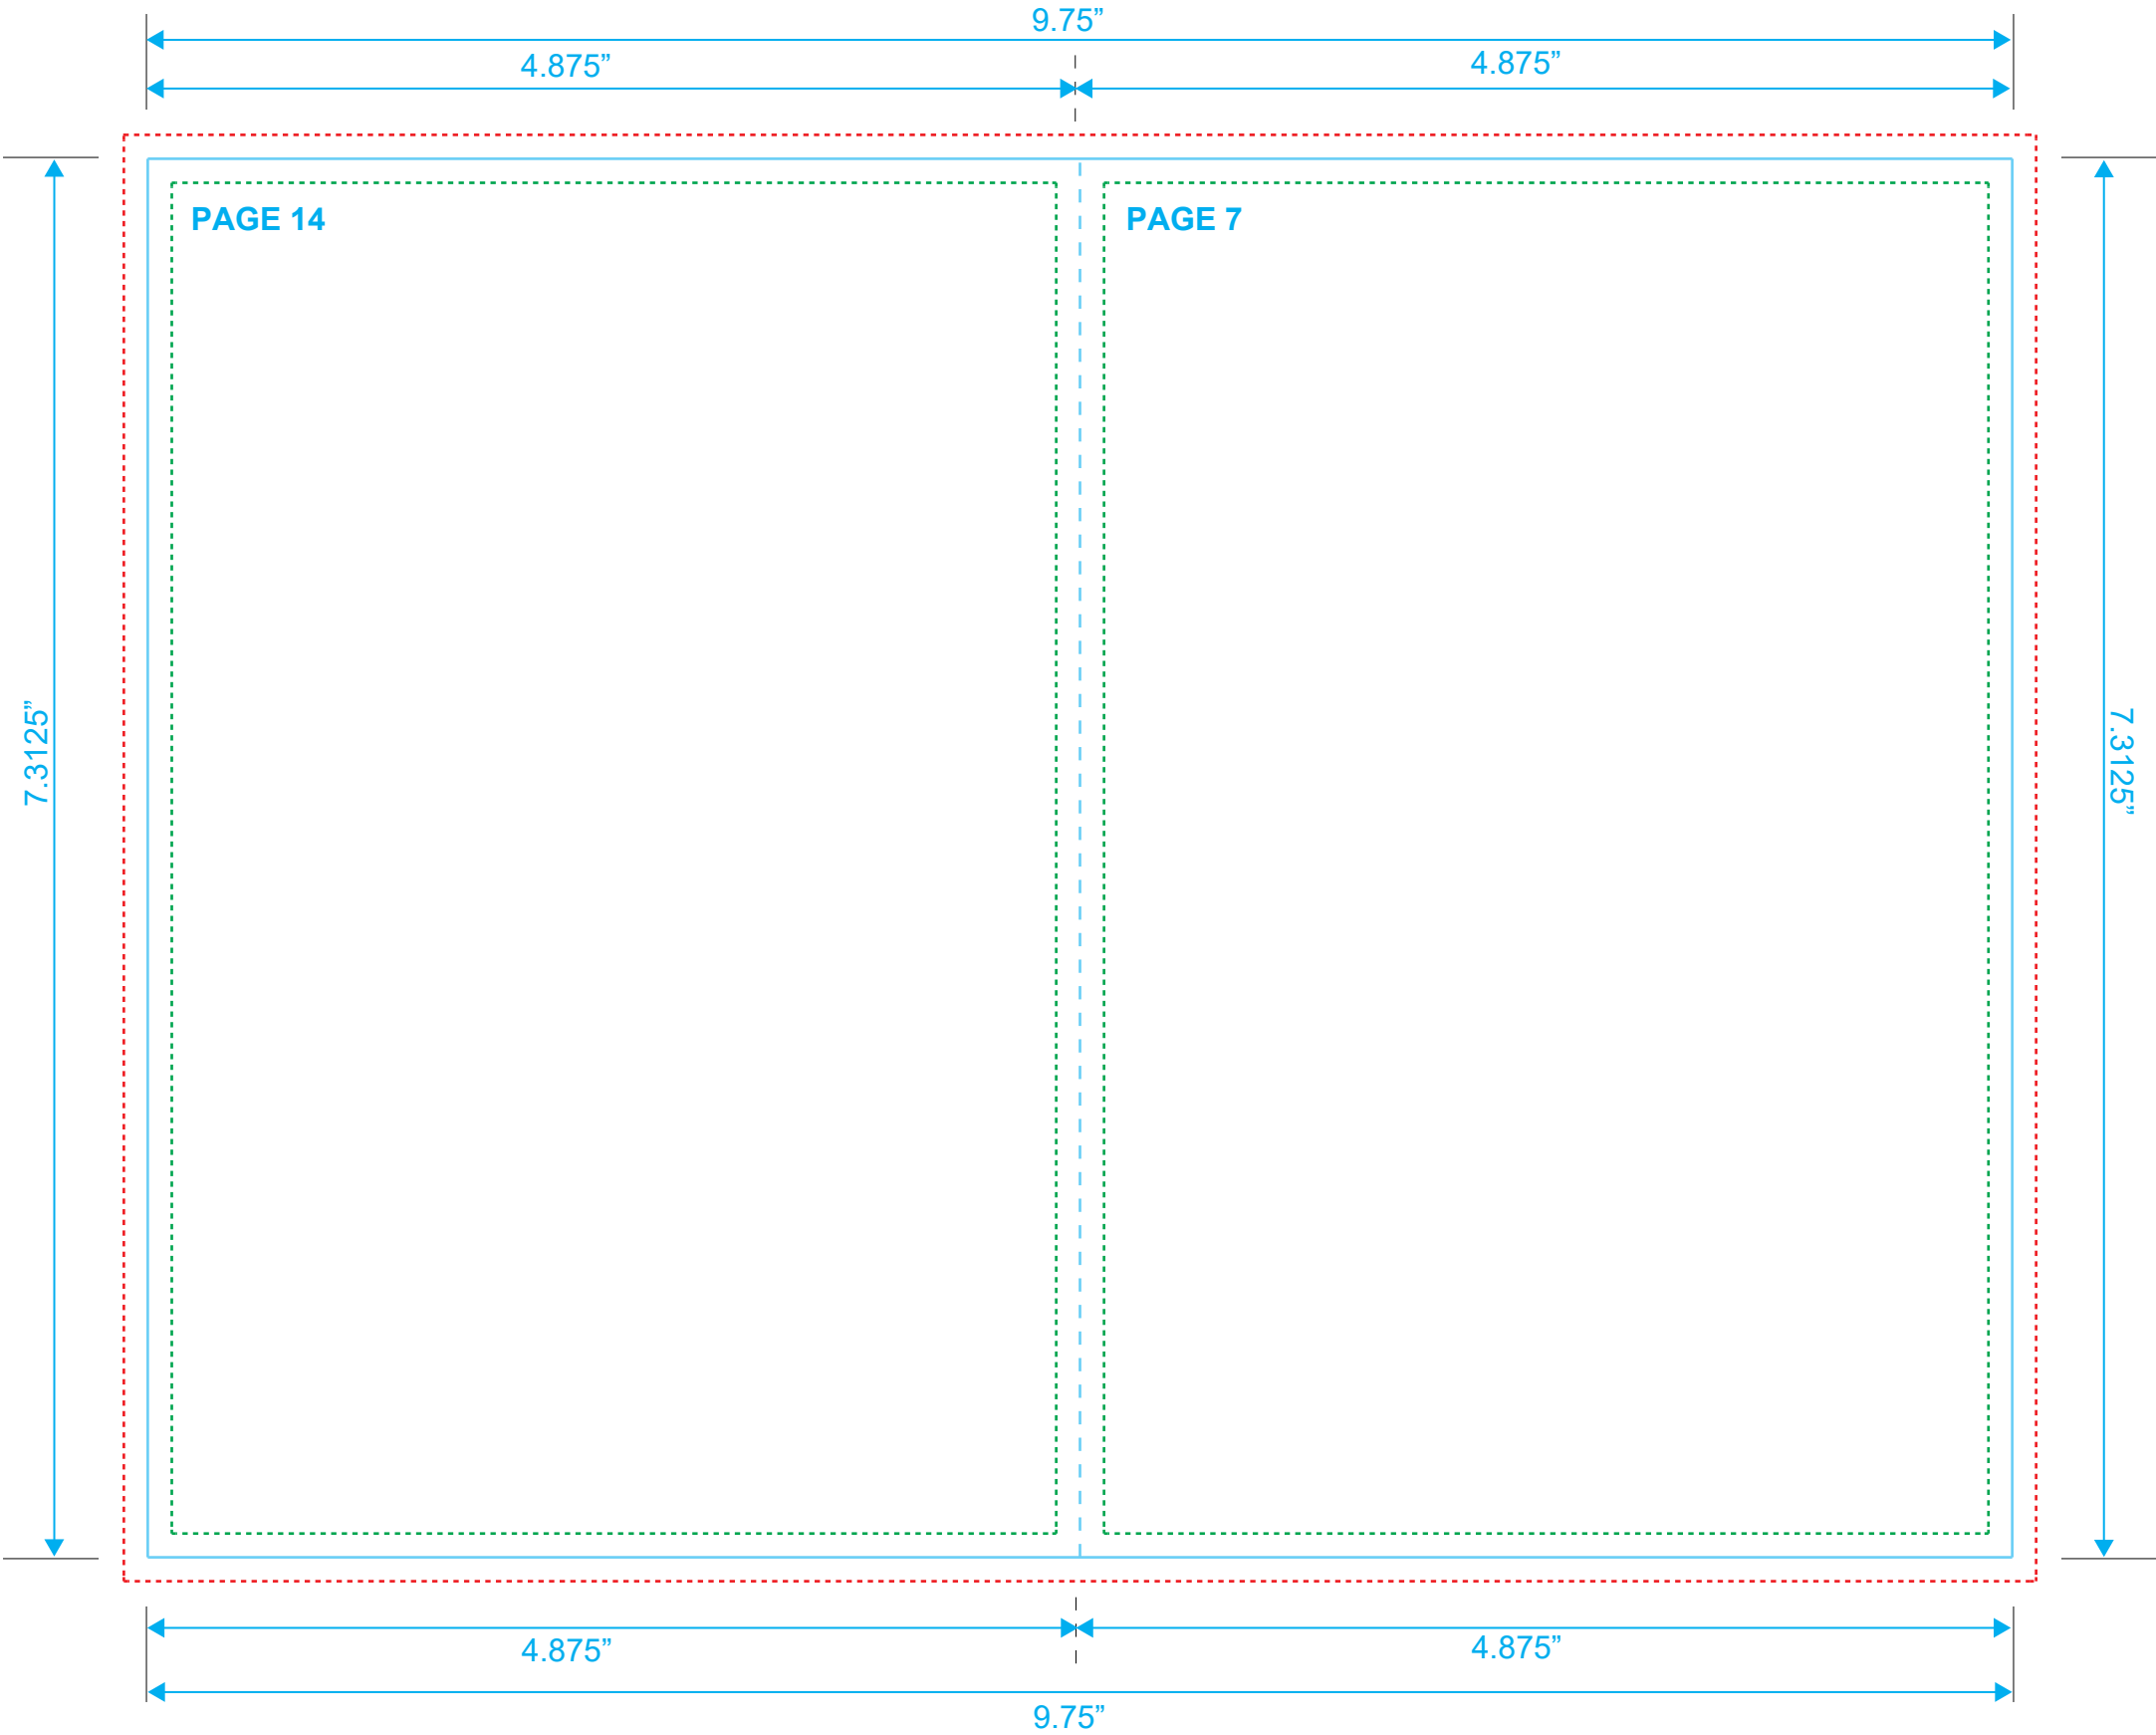

# DVD BOOKLET

Reference: 20 Pages

Style: 2 Panel

Size: 9.75" x 7.3125"

Type Safety 

Bleed Line 

Crop Line 

**DVD BOOKLET**  
Reference: 20 Pages  
Style: 2 Panel  
Size: 9.75" x 7.3125"

Type Safety .....  
Bleed Line .....  
Crop Line ———

**DVD BOOKLET**  
Reference: 20 Pages  
Style: 2 Panel  
Size: 9.75" x 7.3125"

Type Safety .....  
Bleed Line .....  
Crop Line \_\_\_\_\_

**DVD BOOKLET**  
Reference: 20 Pages  
Style: 2 Panel  
Size: 9.75" x 7.3125"

Type Safety .....  
Bleed Line .....  
Crop Line \_\_\_\_\_

**DVD BOOKLET**  
Reference: 20 Pages  
Style: 2 Panel  
Size: 9.75" x 7.3125"

Type Safety .....  
Bleed Line .....  
Crop Line \_\_\_\_\_