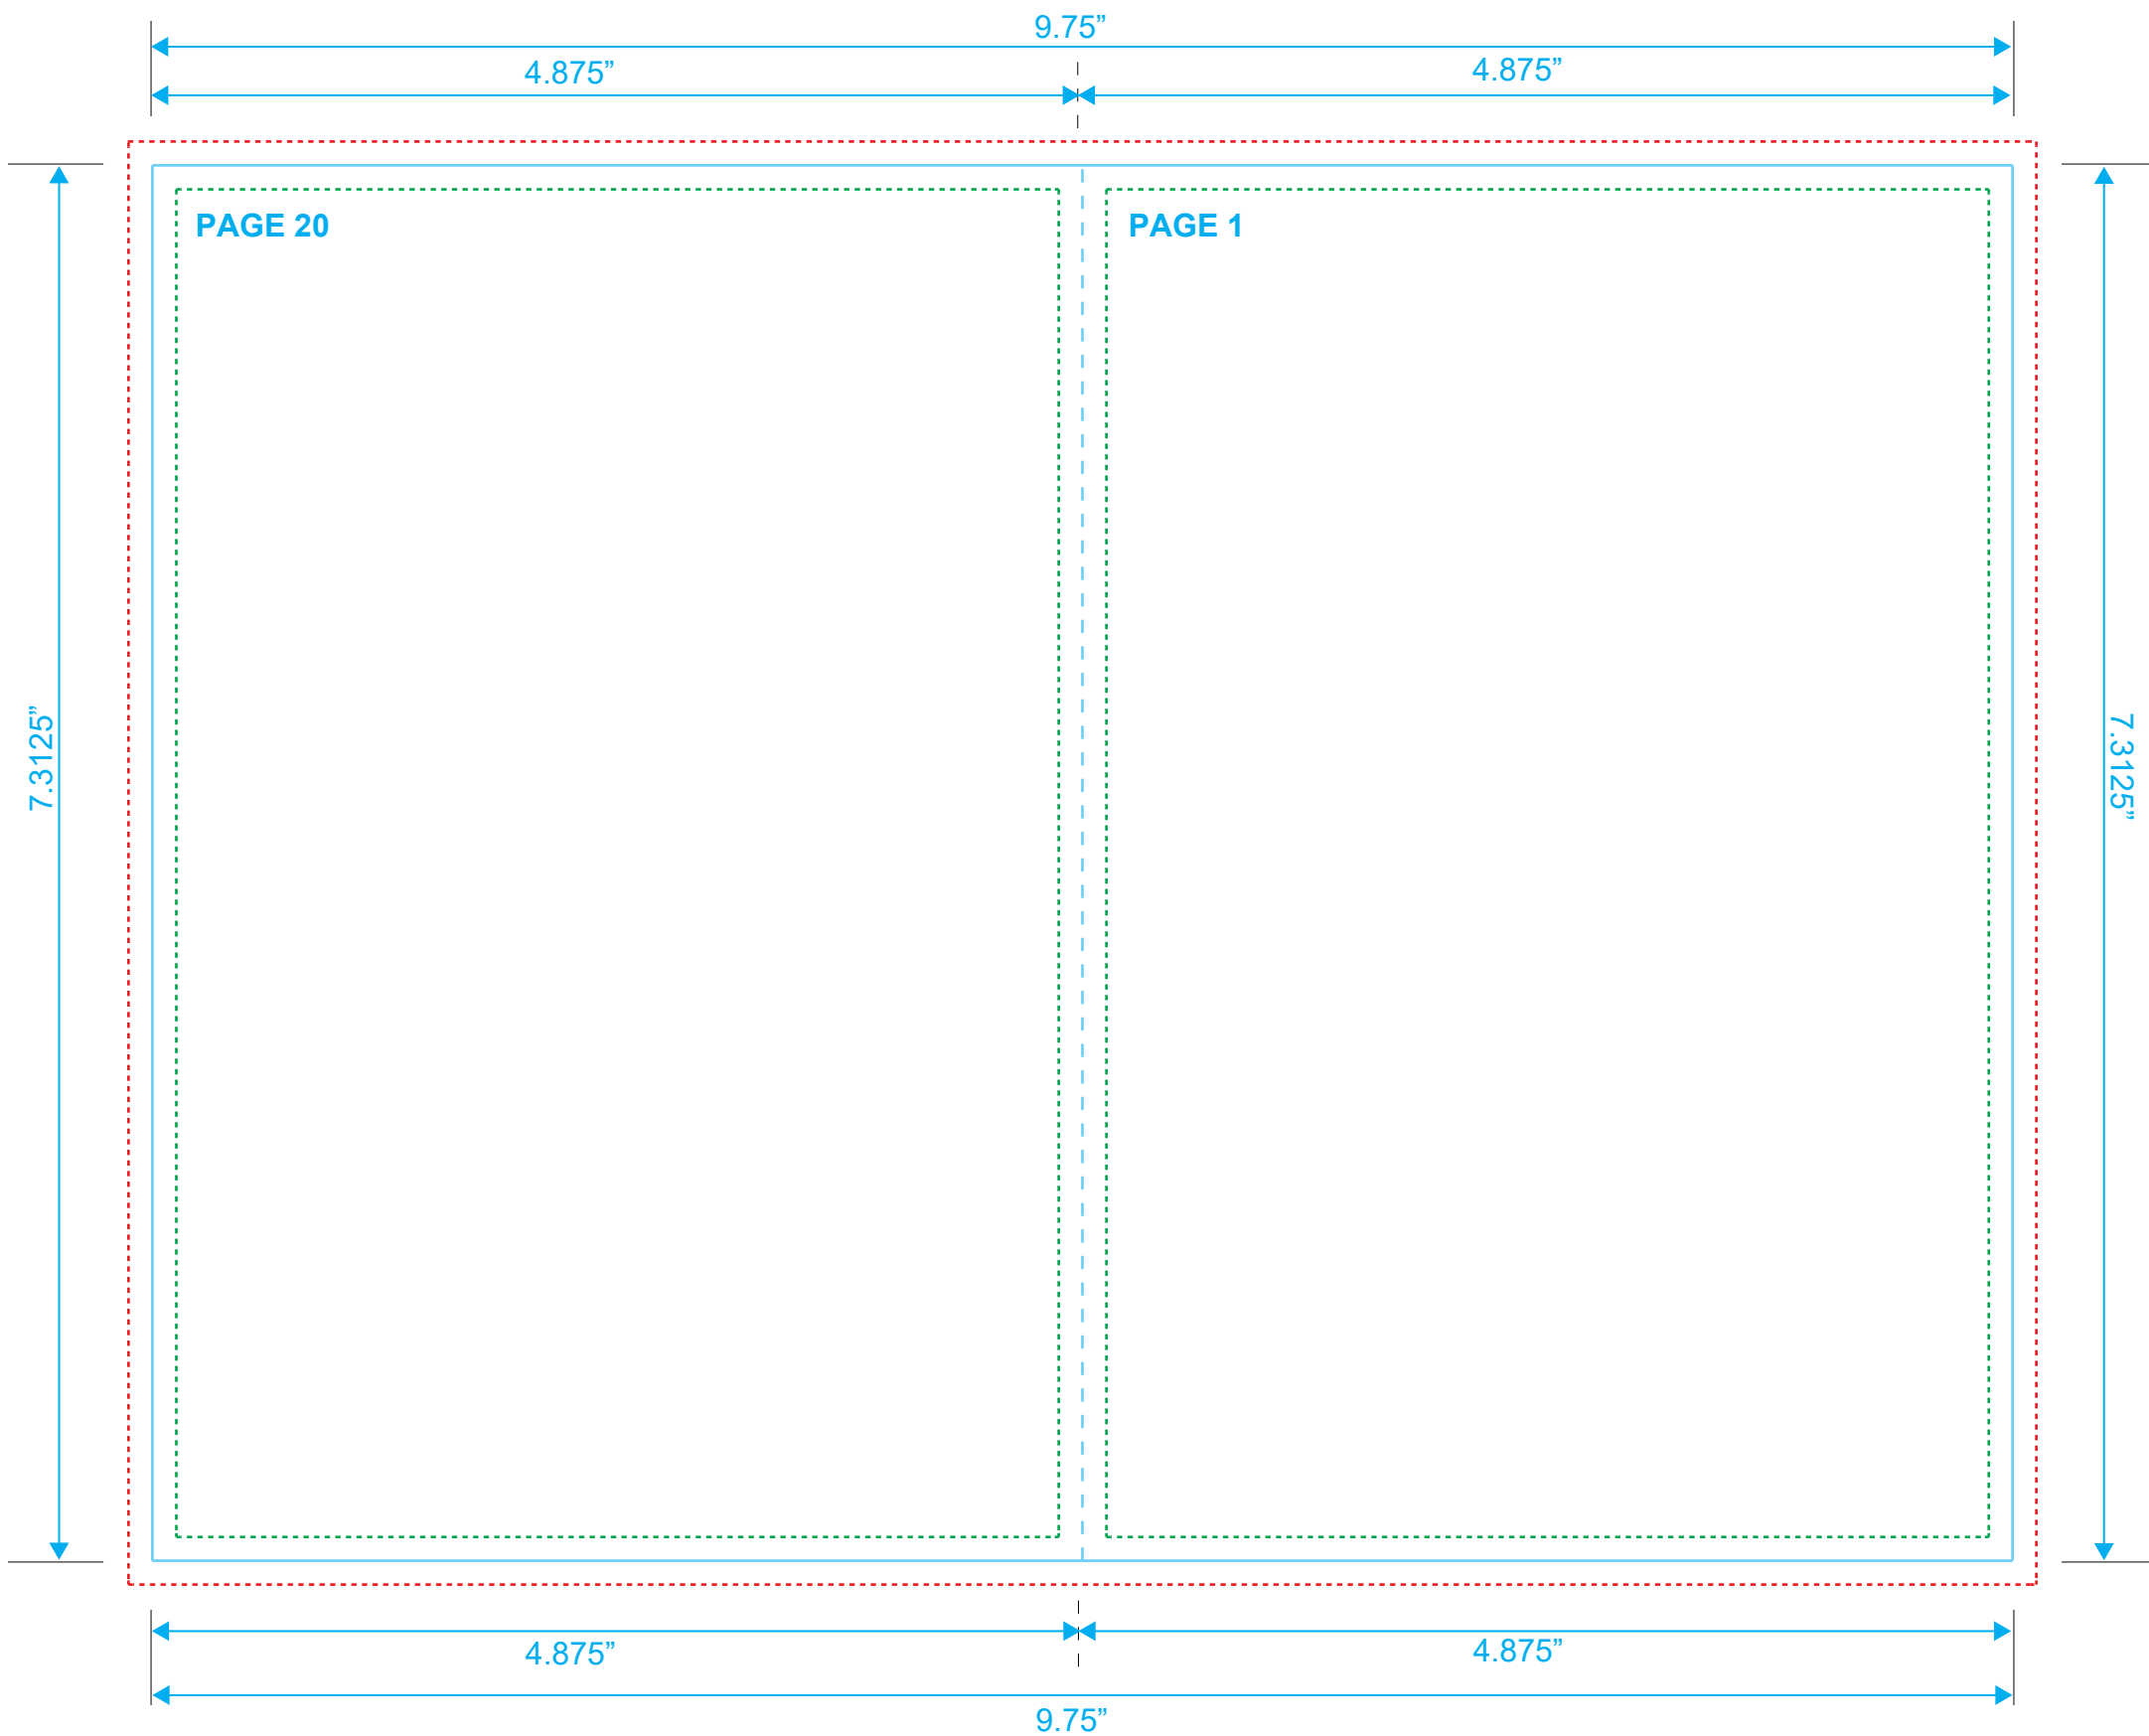

# DVD BOOKLET

Reference: 20 Pages

Style: 2 Panel

Size: 9.75" x 7.3125"

Type Safety 

Bleed Line 

Crop Line 

**DVD BOOKLET**  
Reference: 20 Pages  
Style: 2 Panel  
Size: 9.75" x 7.3125"

Type Safety .....  
Bleed Line .....  
Crop Line ———

**DVD BOOKLET**  
Reference: 20 Pages  
Style: 2 Panel  
Size: 9.75" x 7.3125"

Type Safety .....  
Bleed Line .....  
Crop Line \_\_\_\_\_

**DVD BOOKLET**  
Reference: 20 Pages  
Style: 2 Panel  
Size: 9.75" x 7.3125"

Type Safety .....  
Bleed Line .....  
Crop Line \_\_\_\_\_

**DVD BOOKLET**  
Reference: 20 Pages  
Style: 2 Panel  
Size: 9.75" x 7.3125"

Type Safety .....  
Bleed Line .....  
Crop Line \_\_\_\_\_