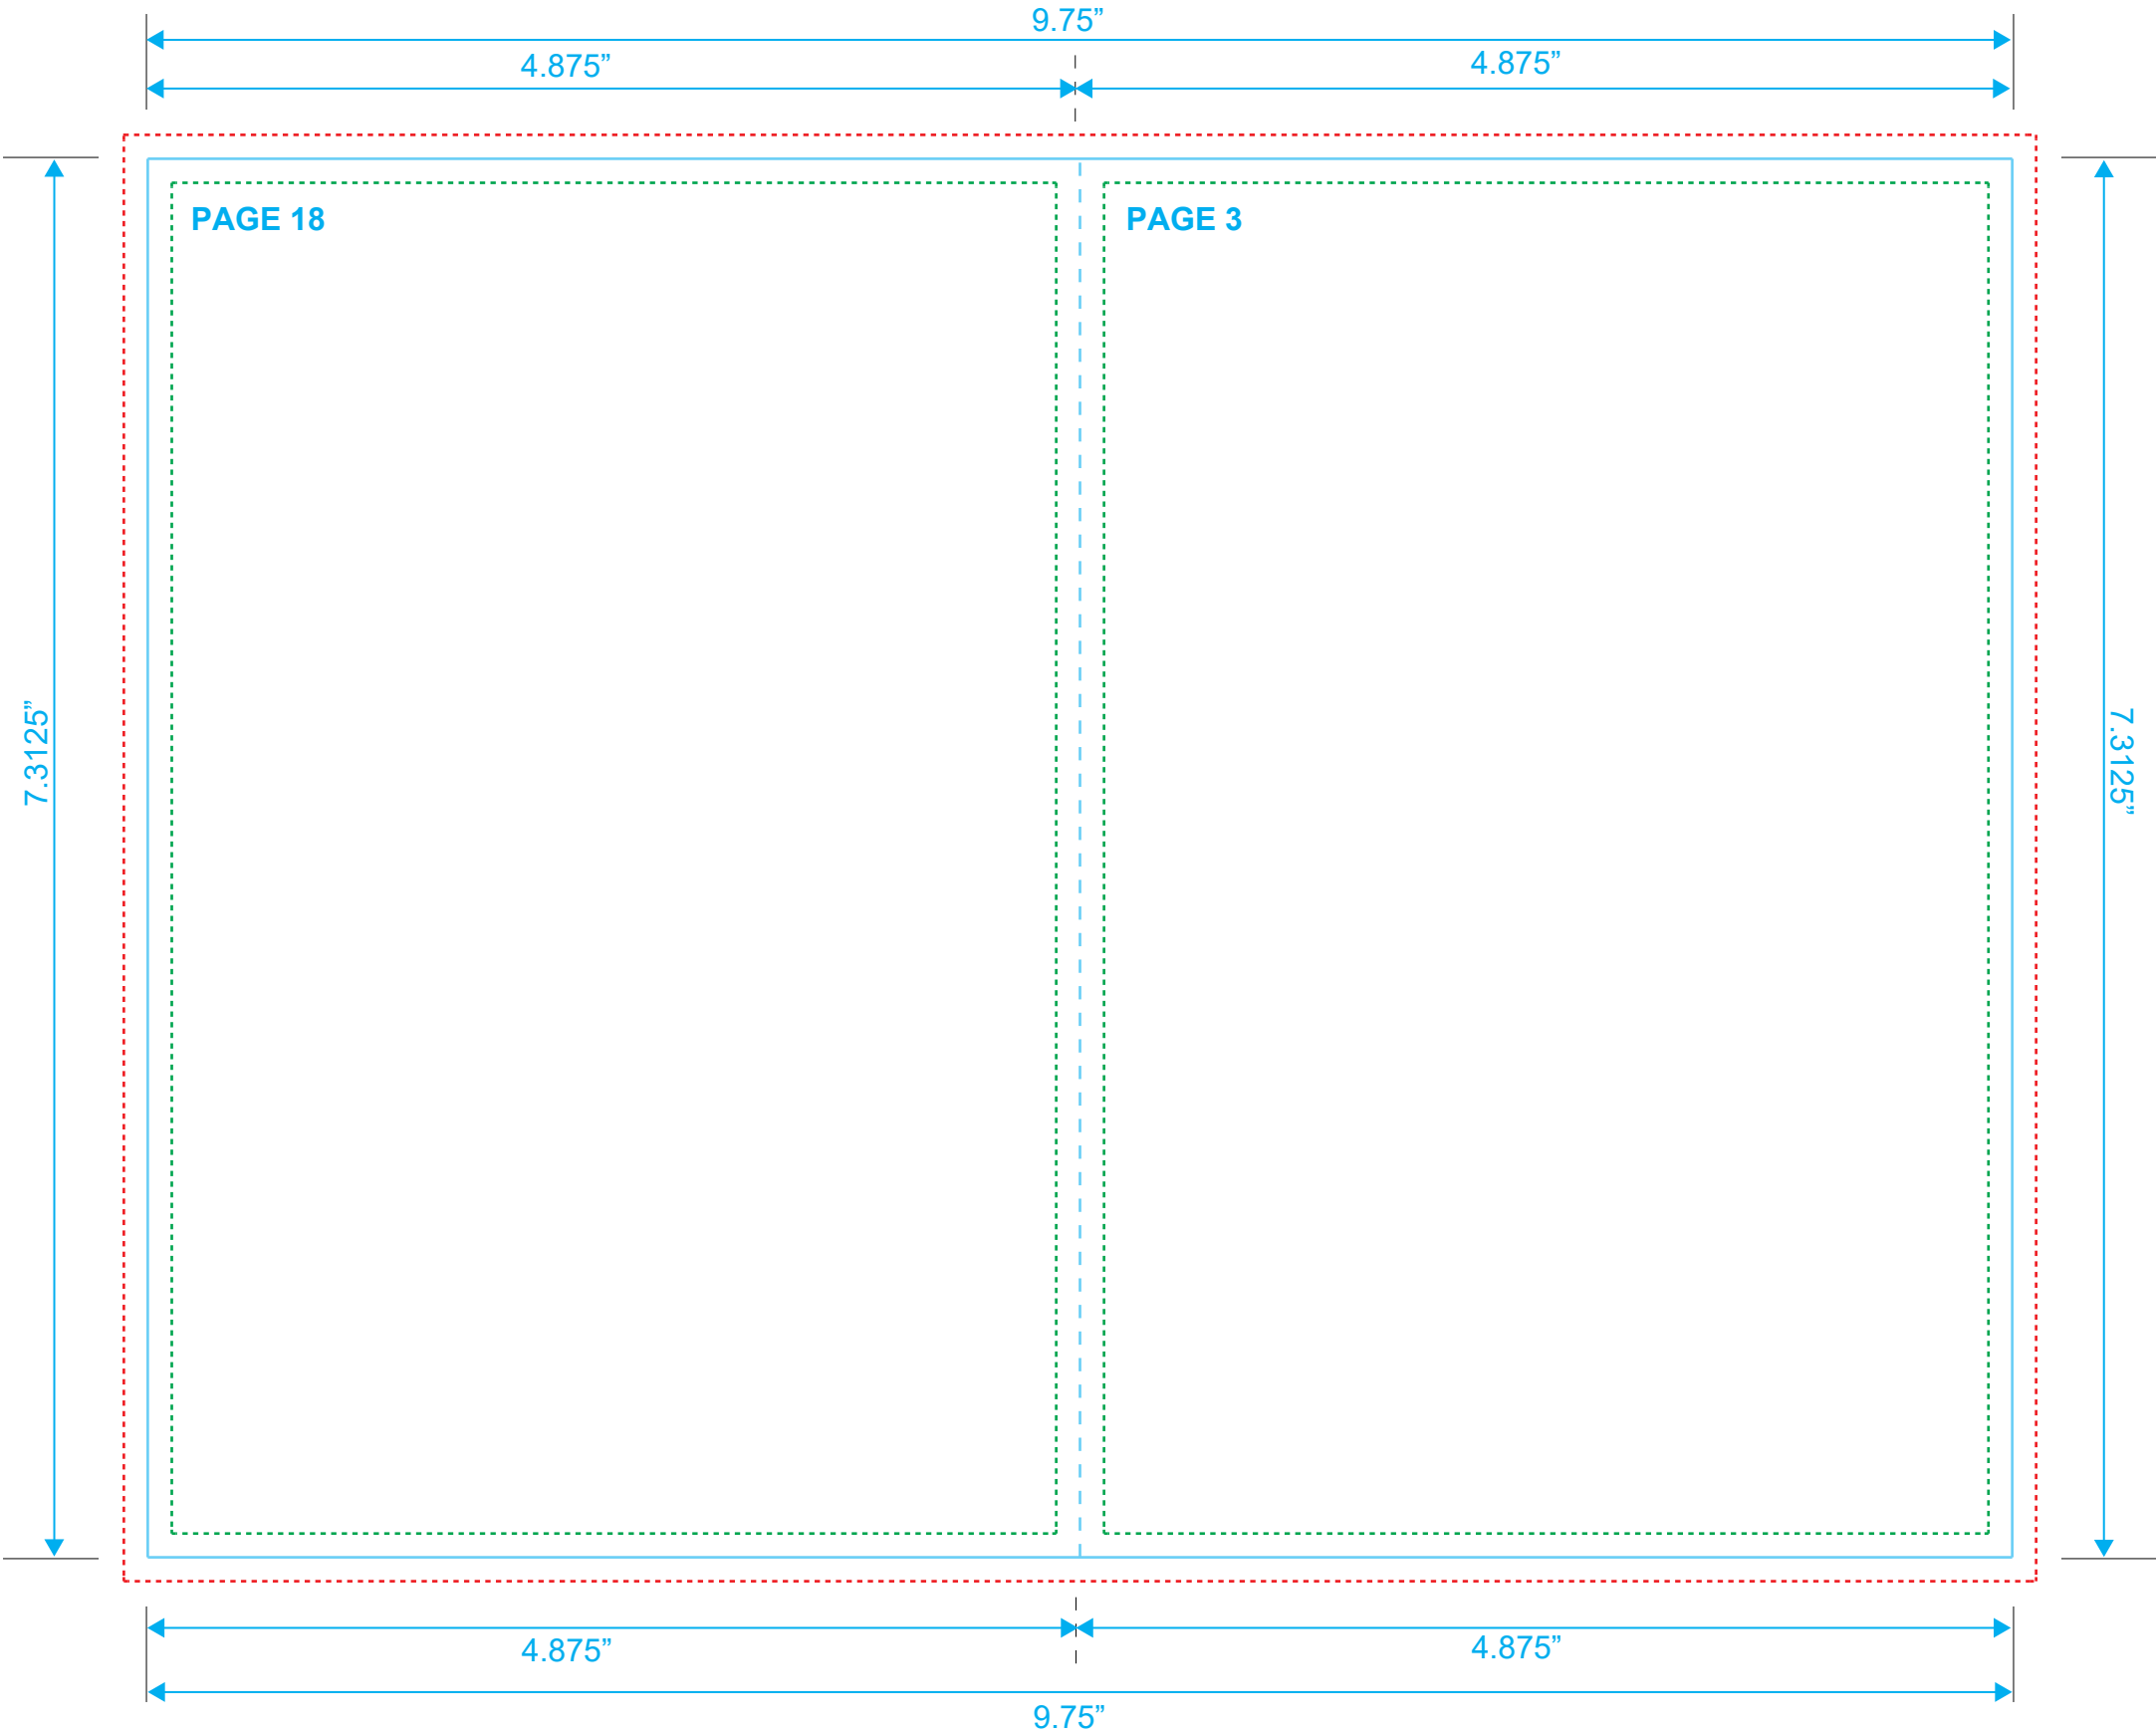

# DVD BOOKLET

Reference: 20 Pages

Style: 2 Panel

Size: 9.75" x 7.3125"

Type Safety 

Bleed Line 

Crop Line 

**DVD BOOKLET**  
Reference: 20 Pages  
Style: 2 Panel  
Size: 9.75" x 7.3125"

Type Safety .....  
Bleed Line .....  
Crop Line ———

**DVD BOOKLET**  
Reference: 20 Pages  
Style: 2 Panel  
Size: 9.75" x 7.3125"

Type Safety .....  
Bleed Line .....  
Crop Line \_\_\_\_\_

**DVD BOOKLET**  
Reference: 20 Pages  
Style: 2 Panel  
Size: 9.75" x 7.3125"

Type Safety .....  
Bleed Line .....  
Crop Line \_\_\_\_\_

**DVD BOOKLET**  
Reference: 20 Pages  
Style: 2 Panel  
Size: 9.75" x 7.3125"

Type Safety .....  
Bleed Line .....  
Crop Line \_\_\_\_\_