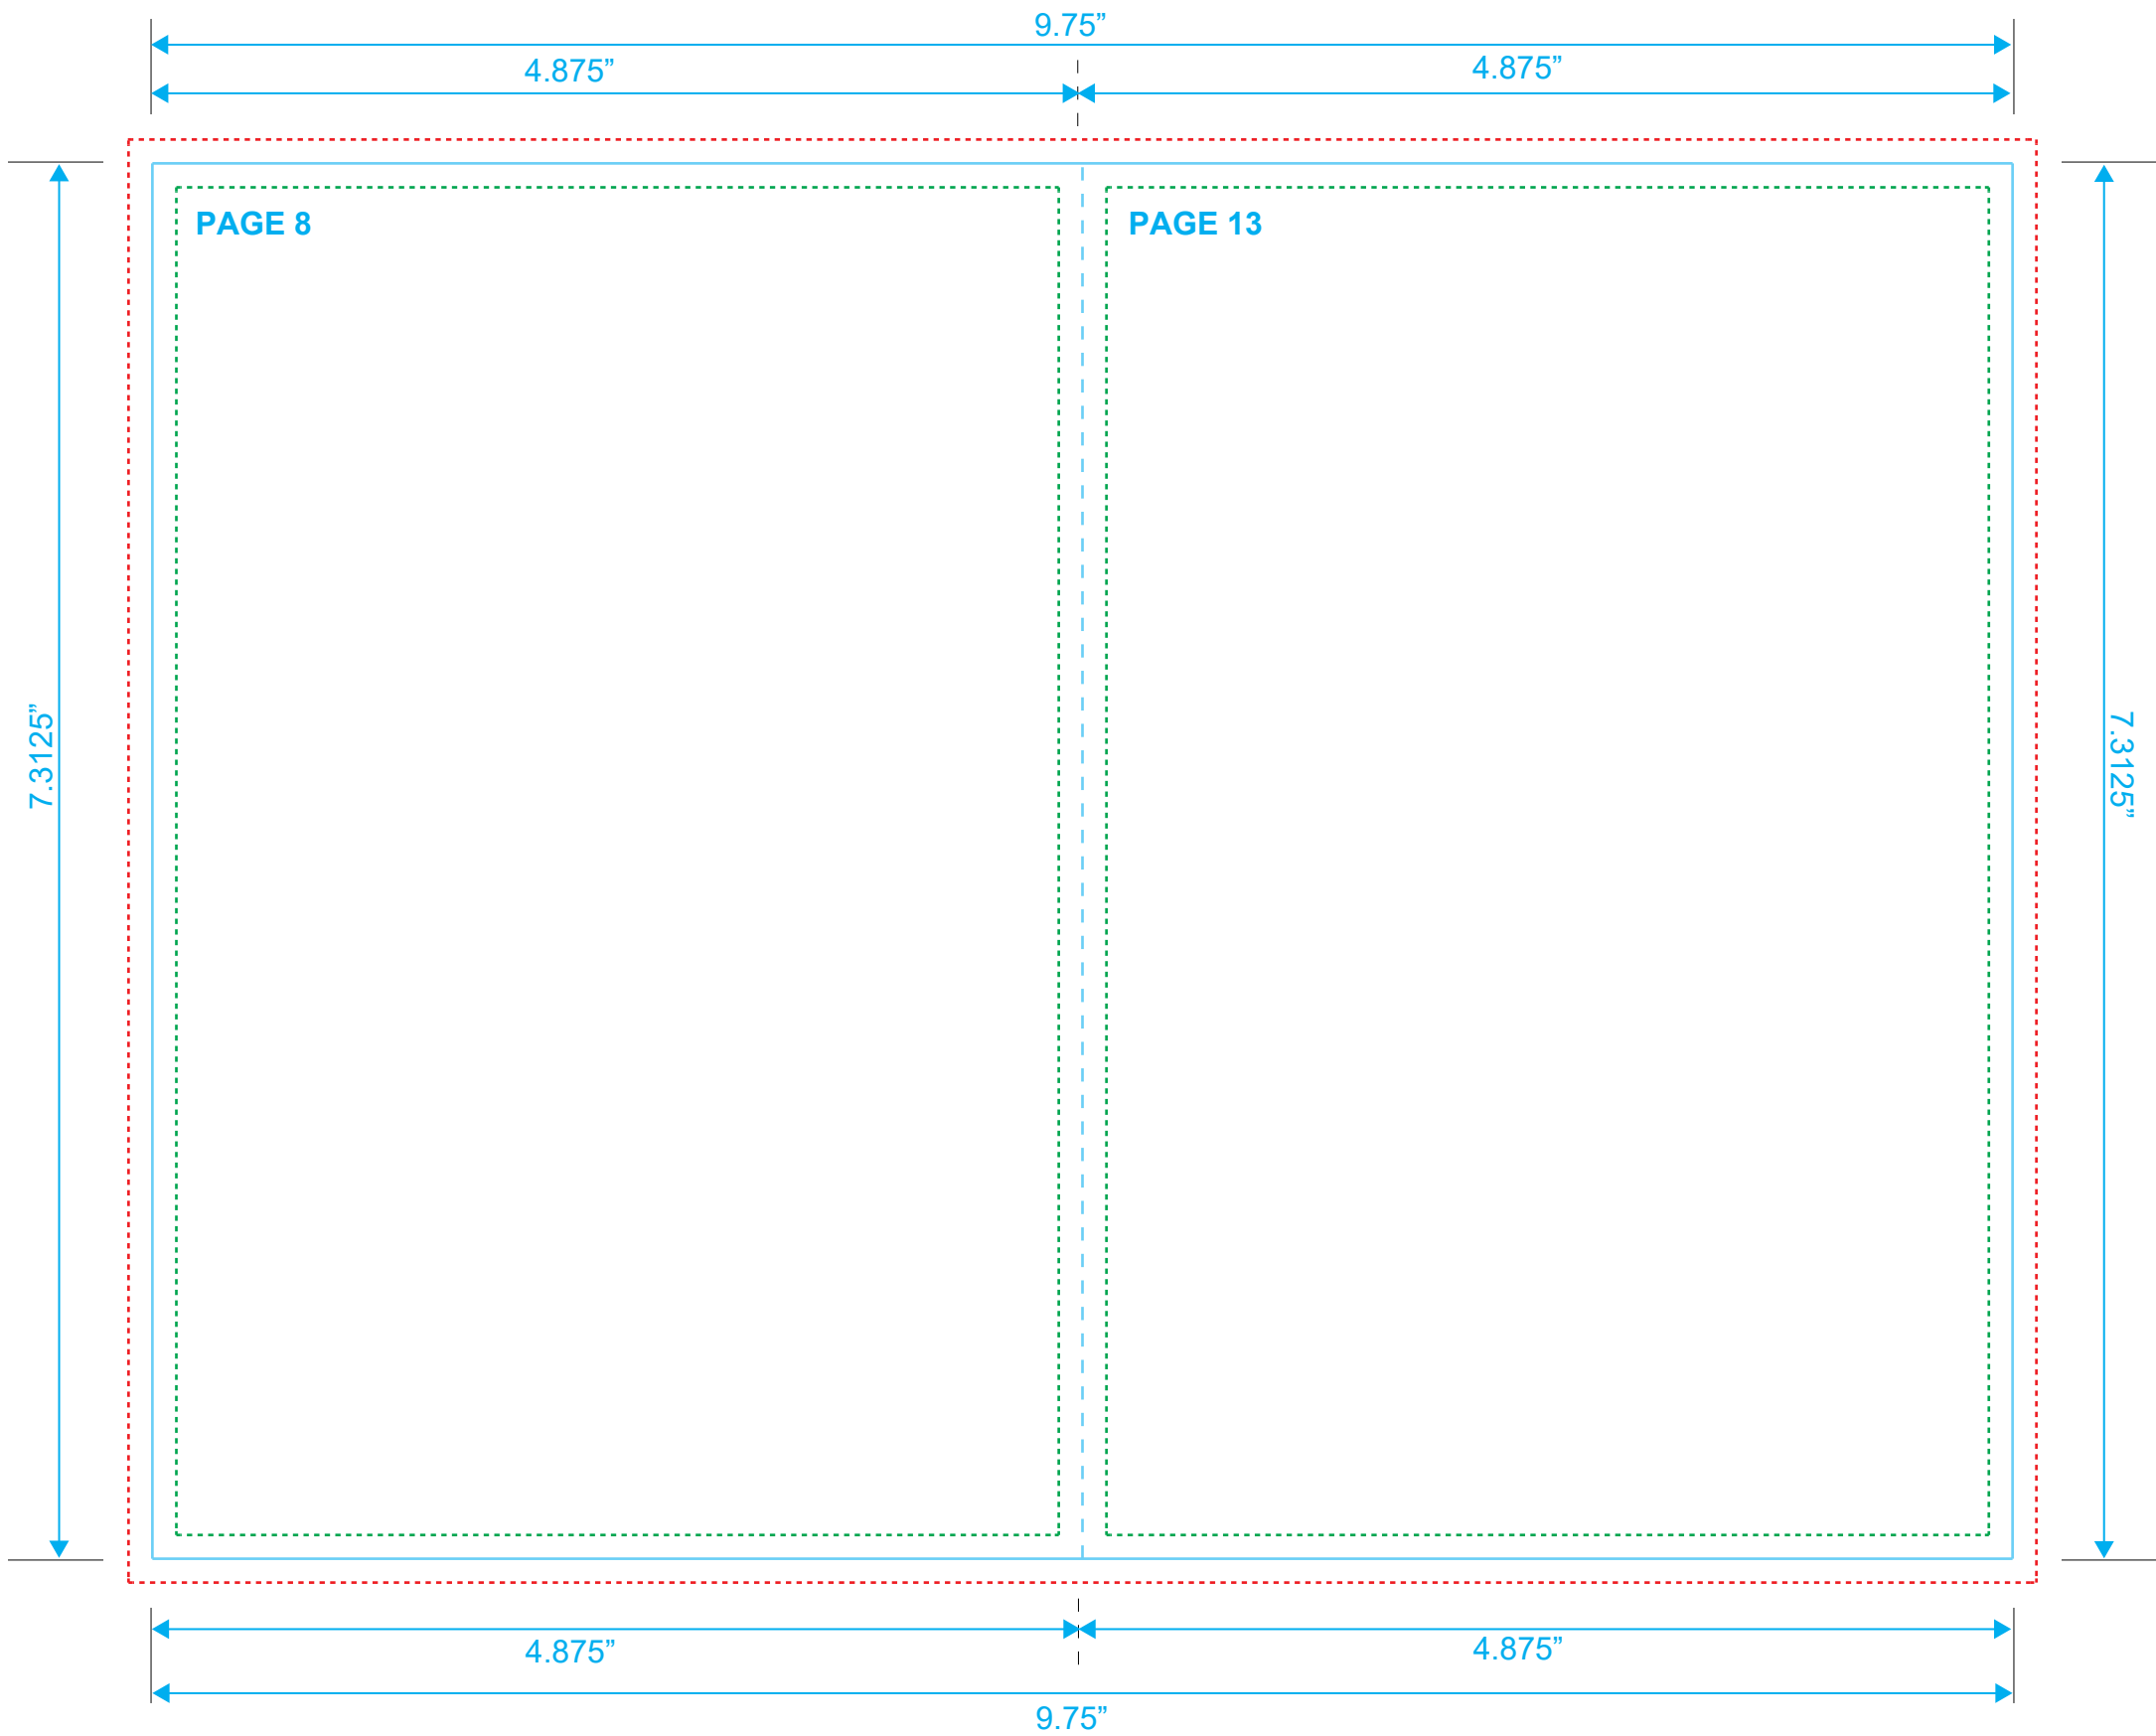

# DVD BOOKLET

Reference: 20 Pages

Style: 2 Panel

Size: 9.75" x 7.3125"

Type Safety 

Bleed Line 

Crop Line 

**DVD BOOKLET**  
Reference: 20 Pages  
Style: 2 Panel  
Size: 9.75" x 7.3125"

Type Safety .....  
Bleed Line .....  
Crop Line ———

**DVD BOOKLET**  
Reference: 20 Pages  
Style: 2 Panel  
Size: 9.75" x 7.3125"

Type Safety .....  
Bleed Line .....  
Crop Line \_\_\_\_\_

**DVD BOOKLET**  
Reference: 20 Pages  
Style: 2 Panel  
Size: 9.75" x 7.3125"

Type Safety .....  
Bleed Line .....  
Crop Line \_\_\_\_\_

**DVD BOOKLET**  
Reference: 20 Pages  
Style: 2 Panel  
Size: 9.75" x 7.3125"

Type Safety .....  
Bleed Line .....  
Crop Line \_\_\_\_\_