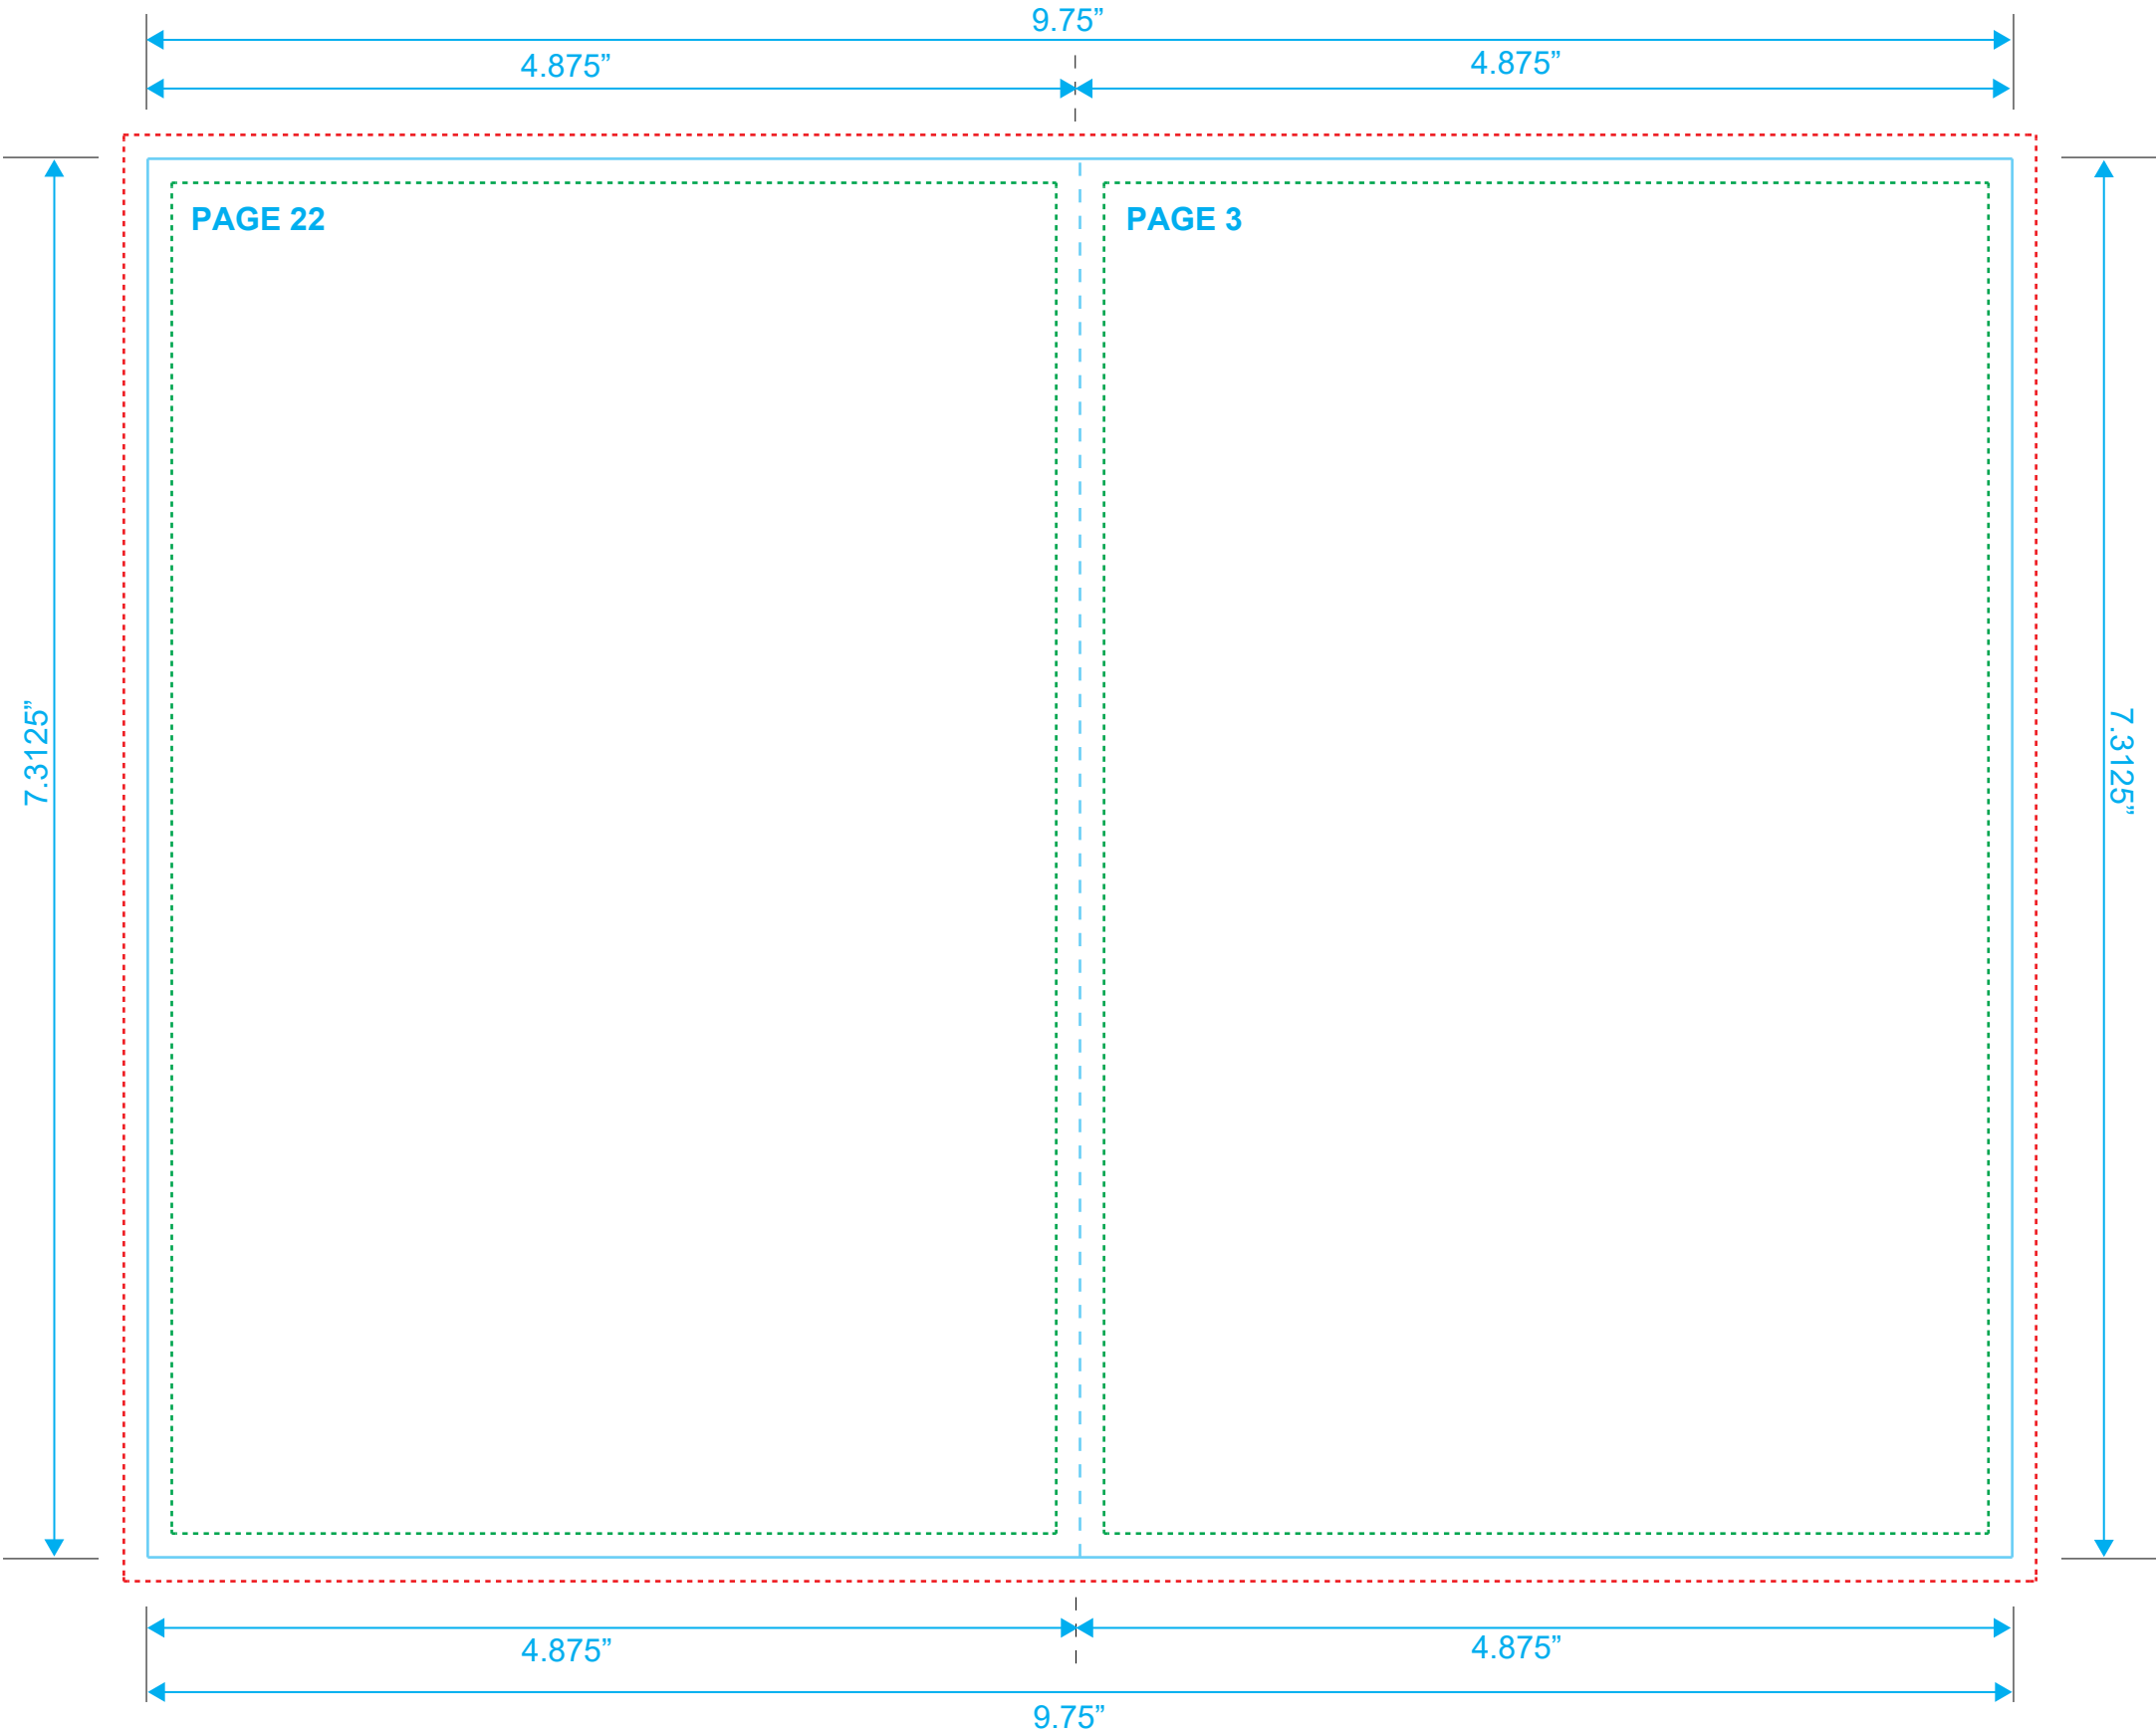

DVD BOOKLET
Reference: 24 Pages
Style: 2 Panel
Size: 9.75" x 7.3125"

Type Safety .....
Bleed Line .....
Crop Line _____