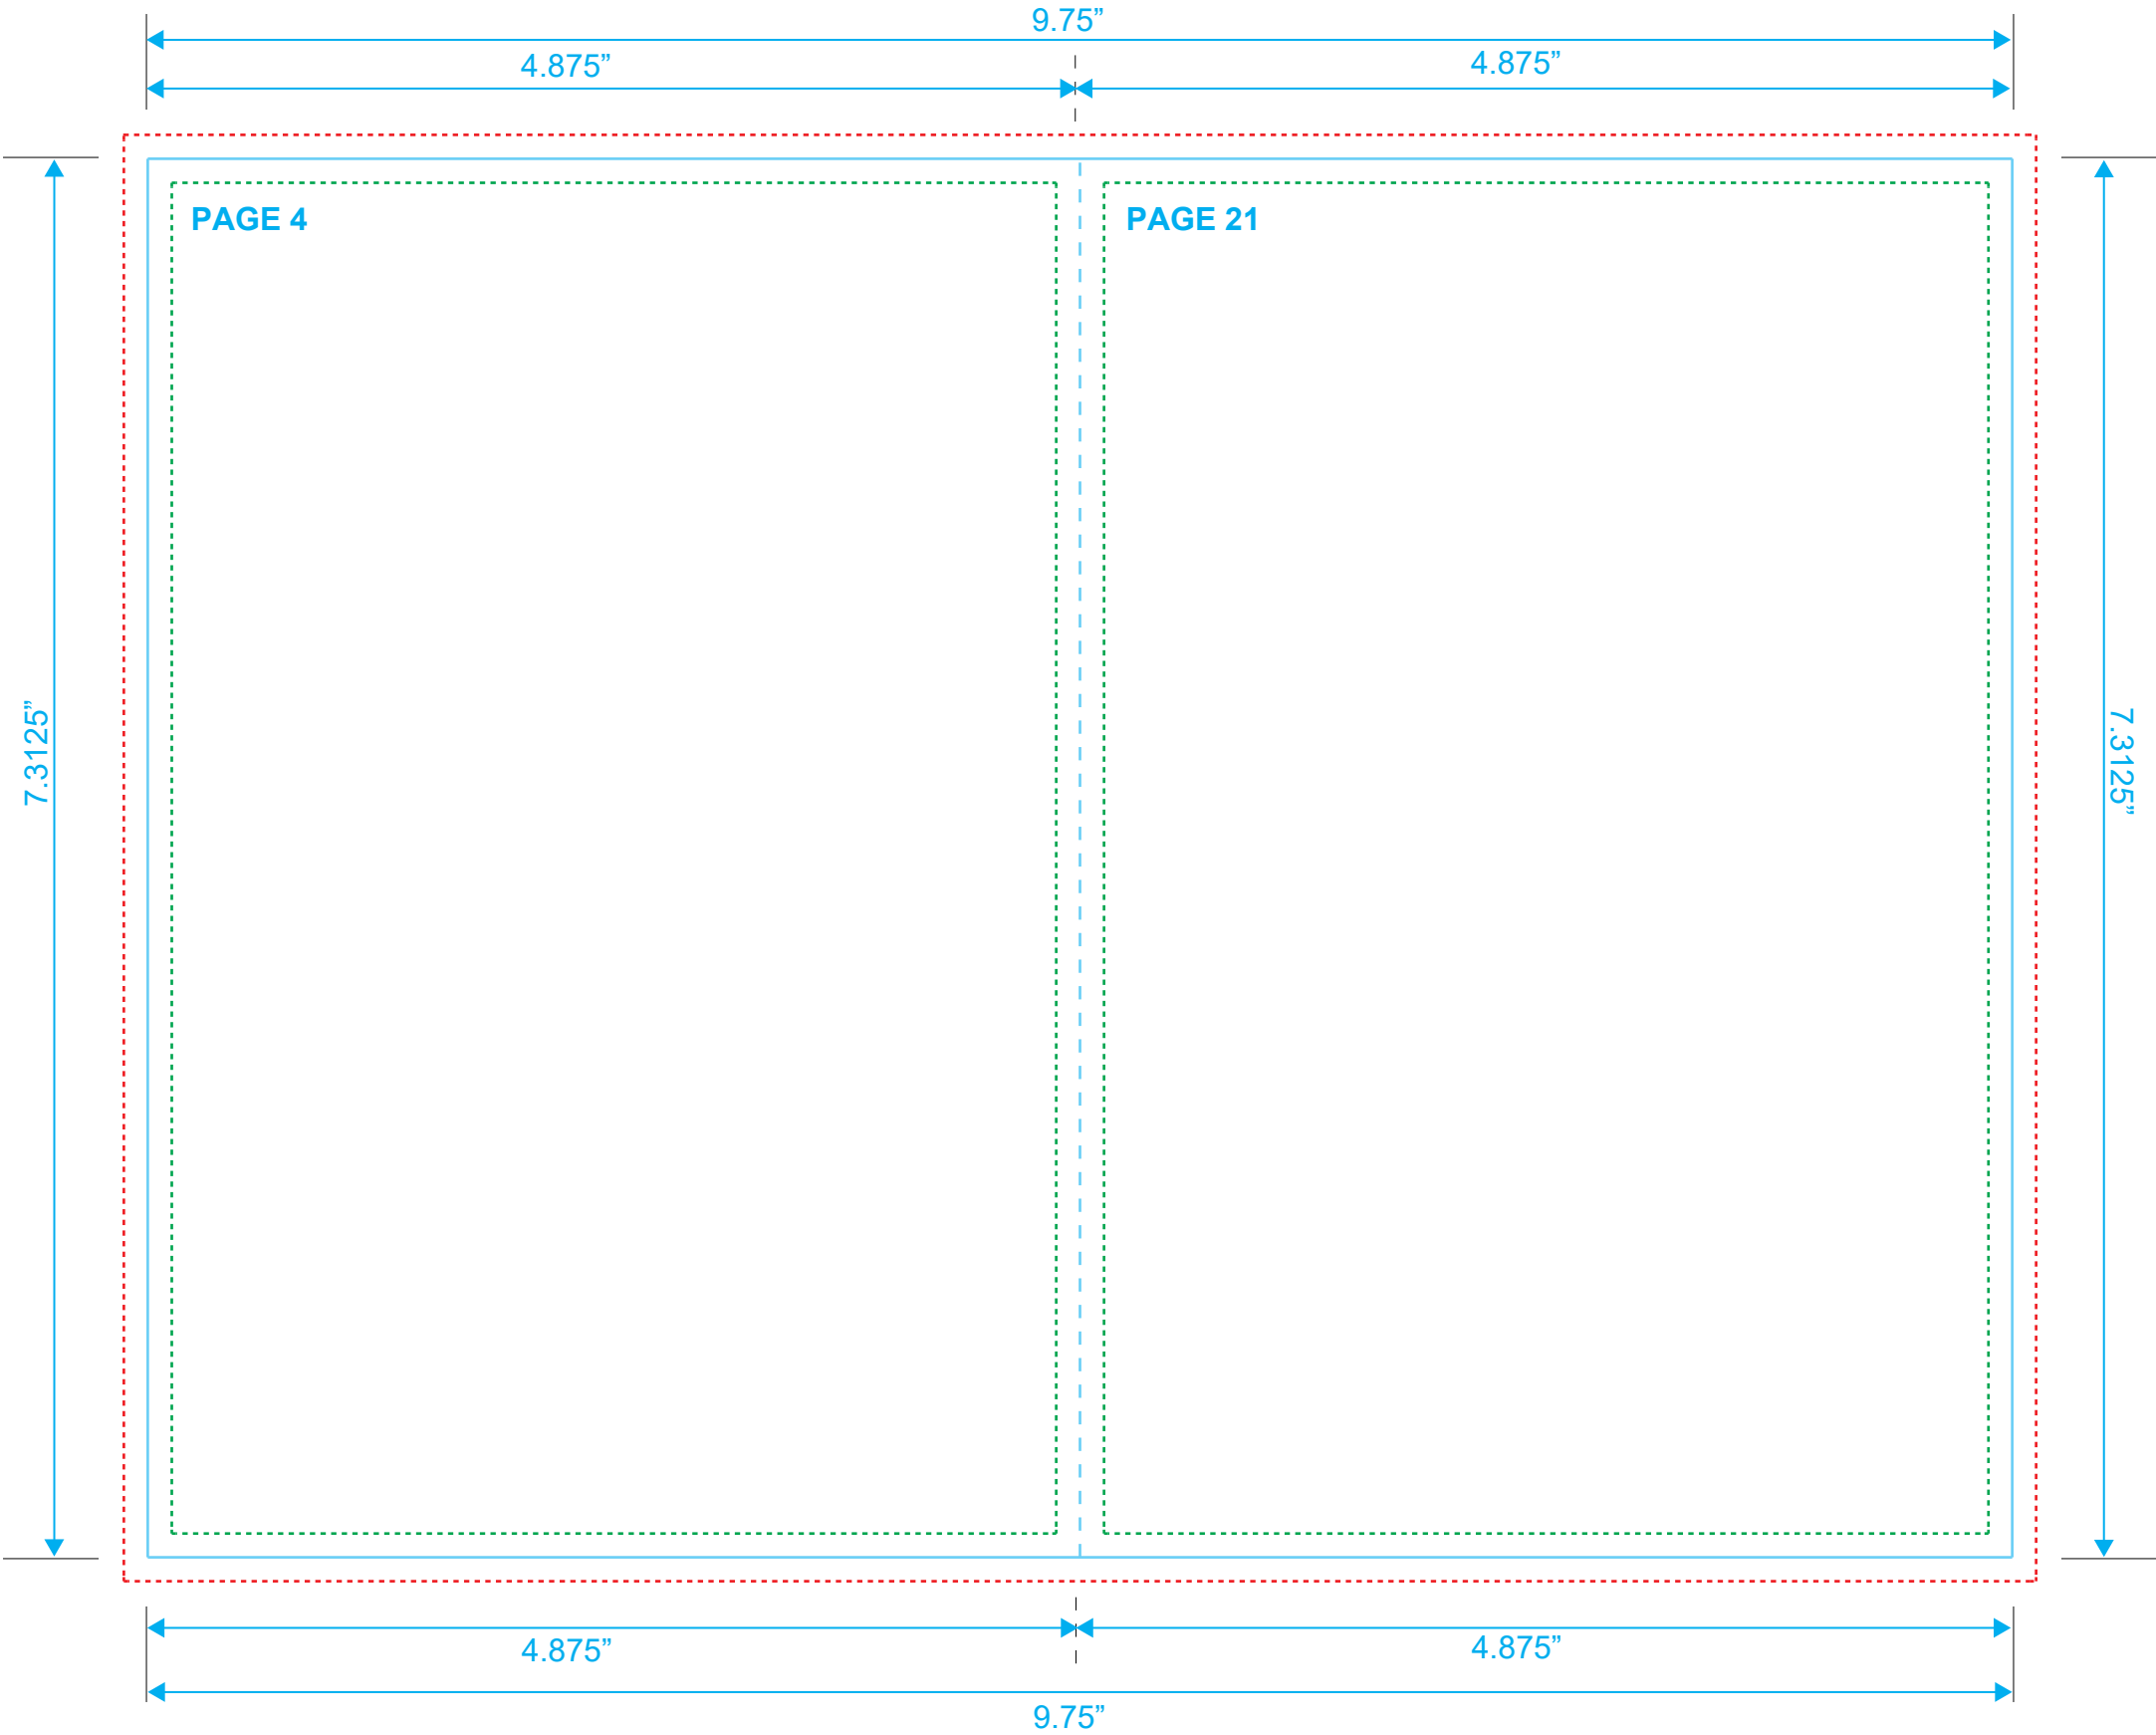

DVD BOOKLET
Reference: 24 Pages
Style: 2 Panel
Size: 9.75" x 7.3125"

Type Safety .....
Bleed Line .....
Crop Line ———