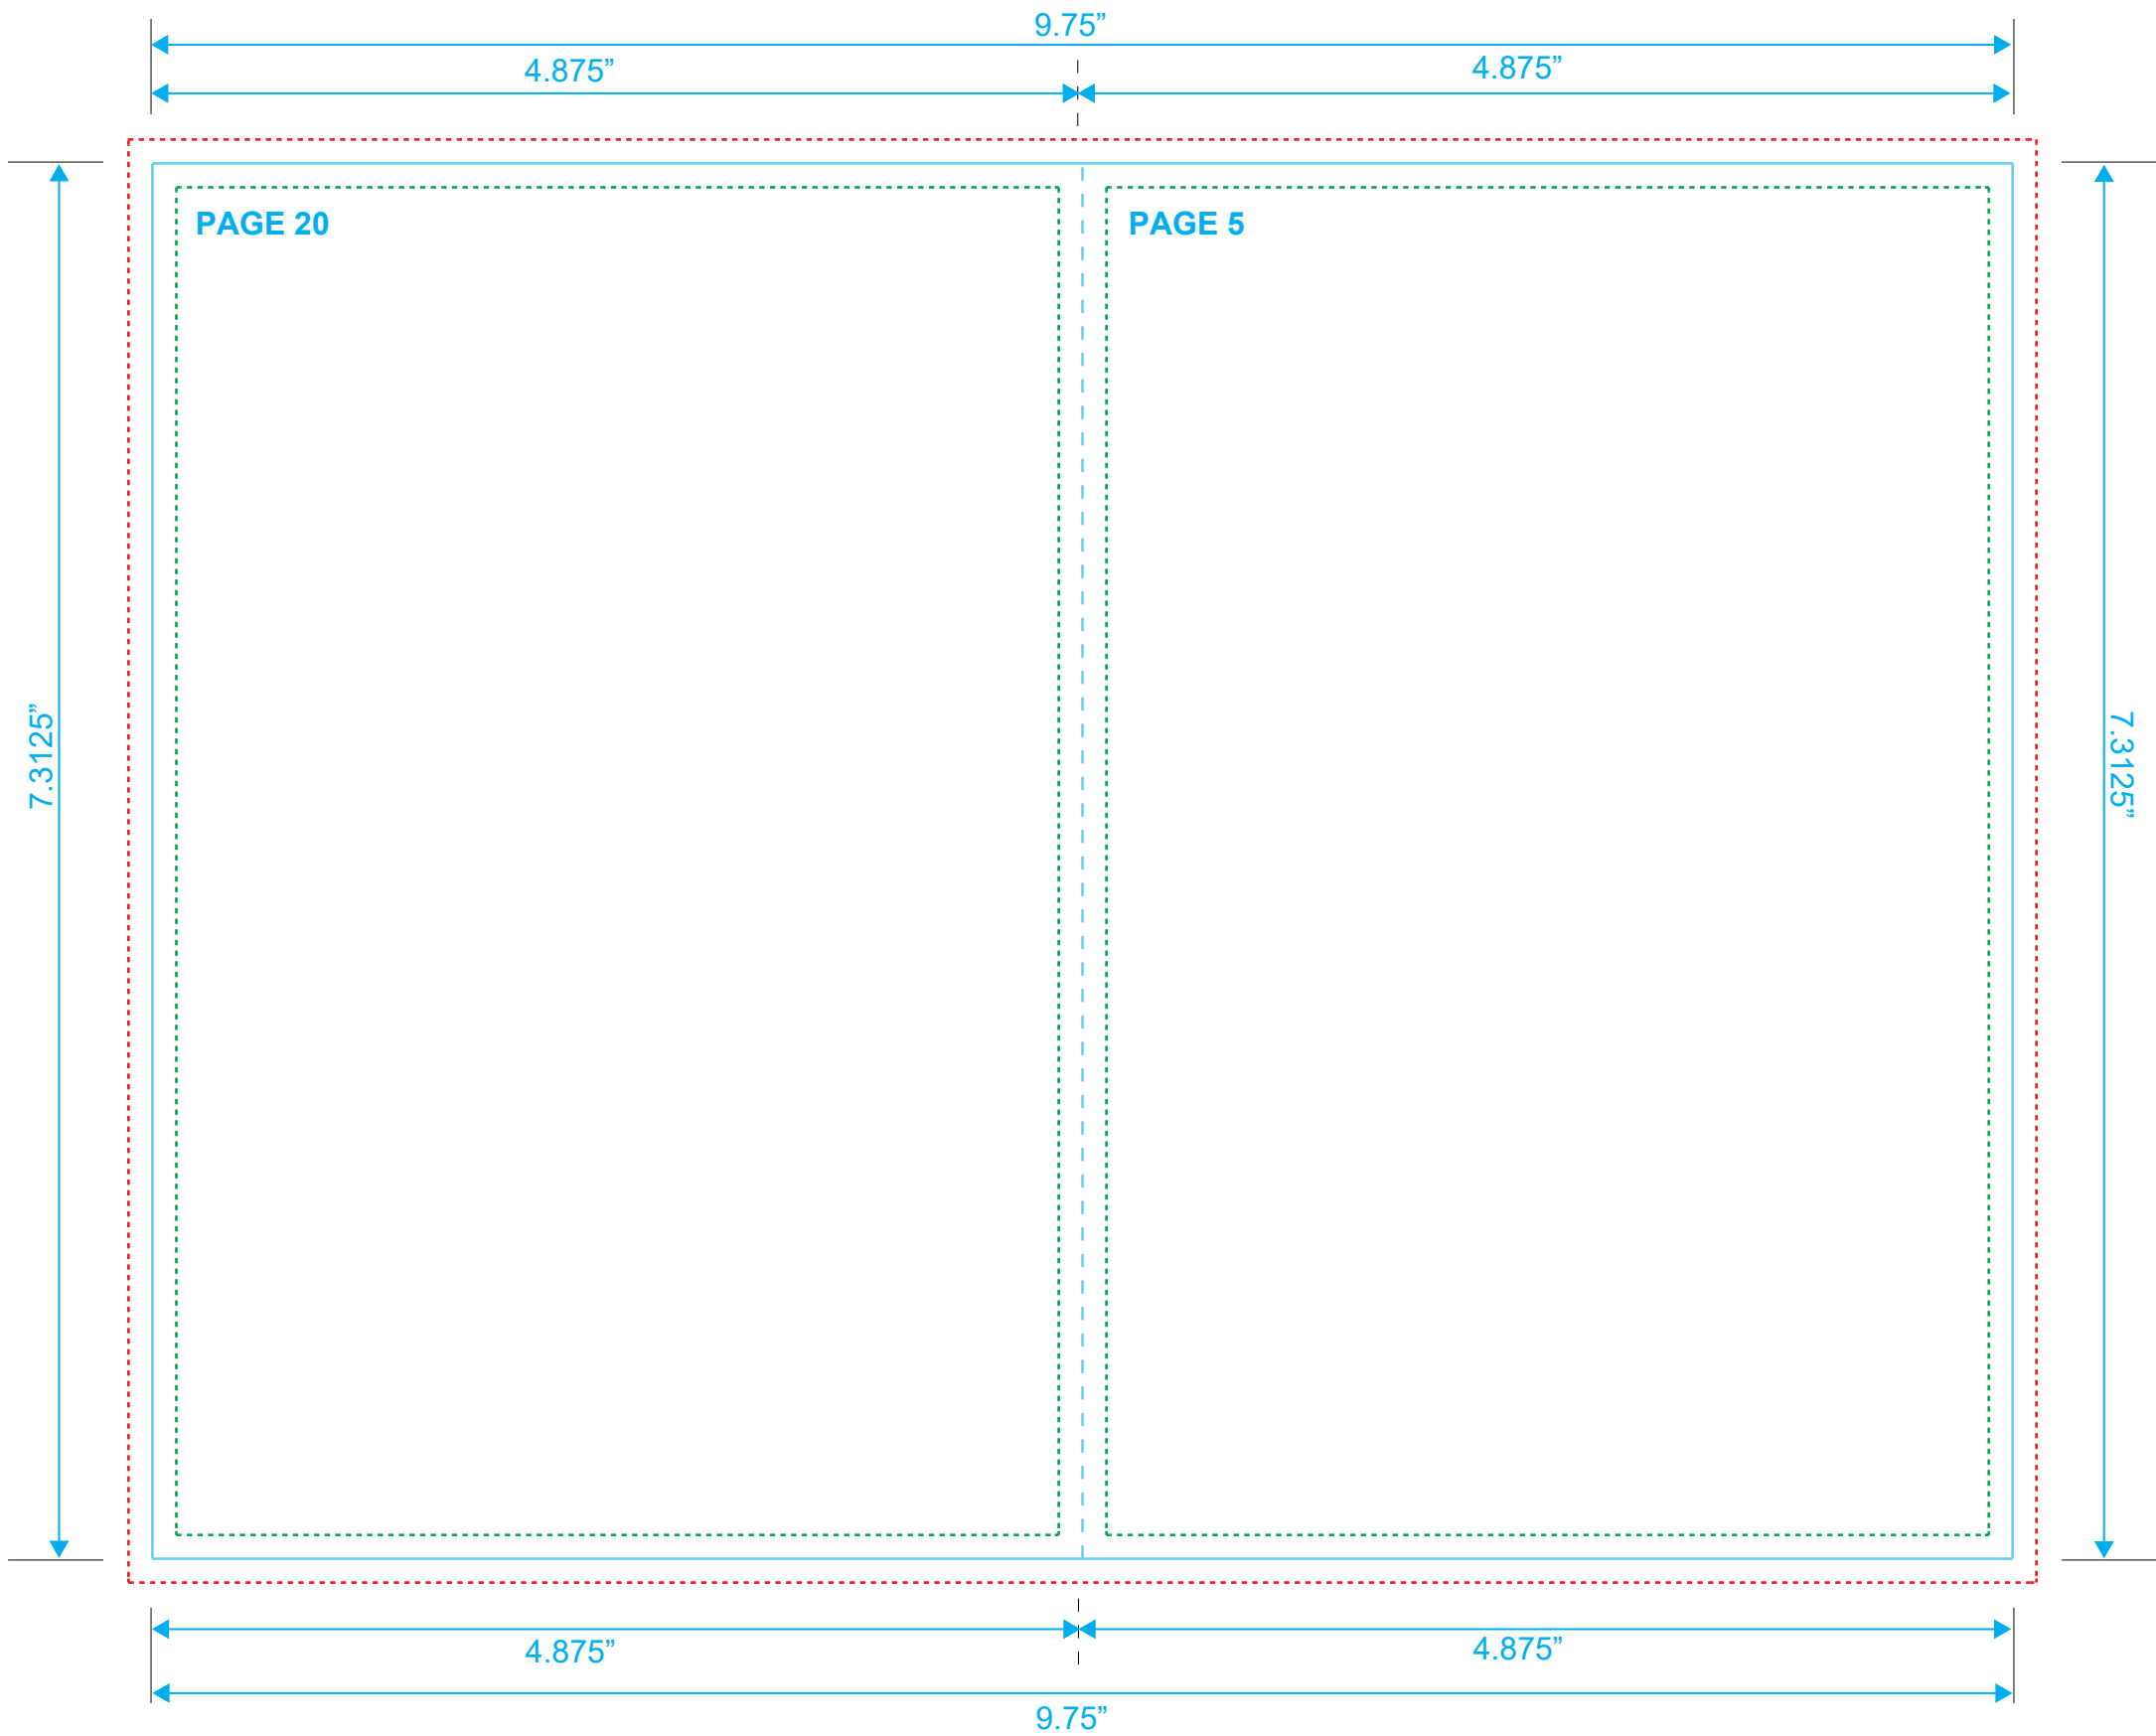

DVD BOOKLET
Reference: 24 Pages
Style: 2 Panel
Size: 9.75" x 7.3125"

Type Safety
Bleed Line
Crop Line _____

DVD BOOKLET
Reference: 24 Pages
Style: 2 Panel
Size: 9.75" x 7.3125"

Type Safety
Bleed Line
Crop Line ———

DVD BOOKLET
Reference: 24 Pages
Style: 2 Panel
Size: 9.75" x 7.3125"

Type Safety
Bleed Line
Crop Line ———

DVD BOOKLET
Reference: 24 Pages
Style: 2 Panel
Size: 9.75" x 7.3125"

Type Safety
Bleed Line
Crop Line ———