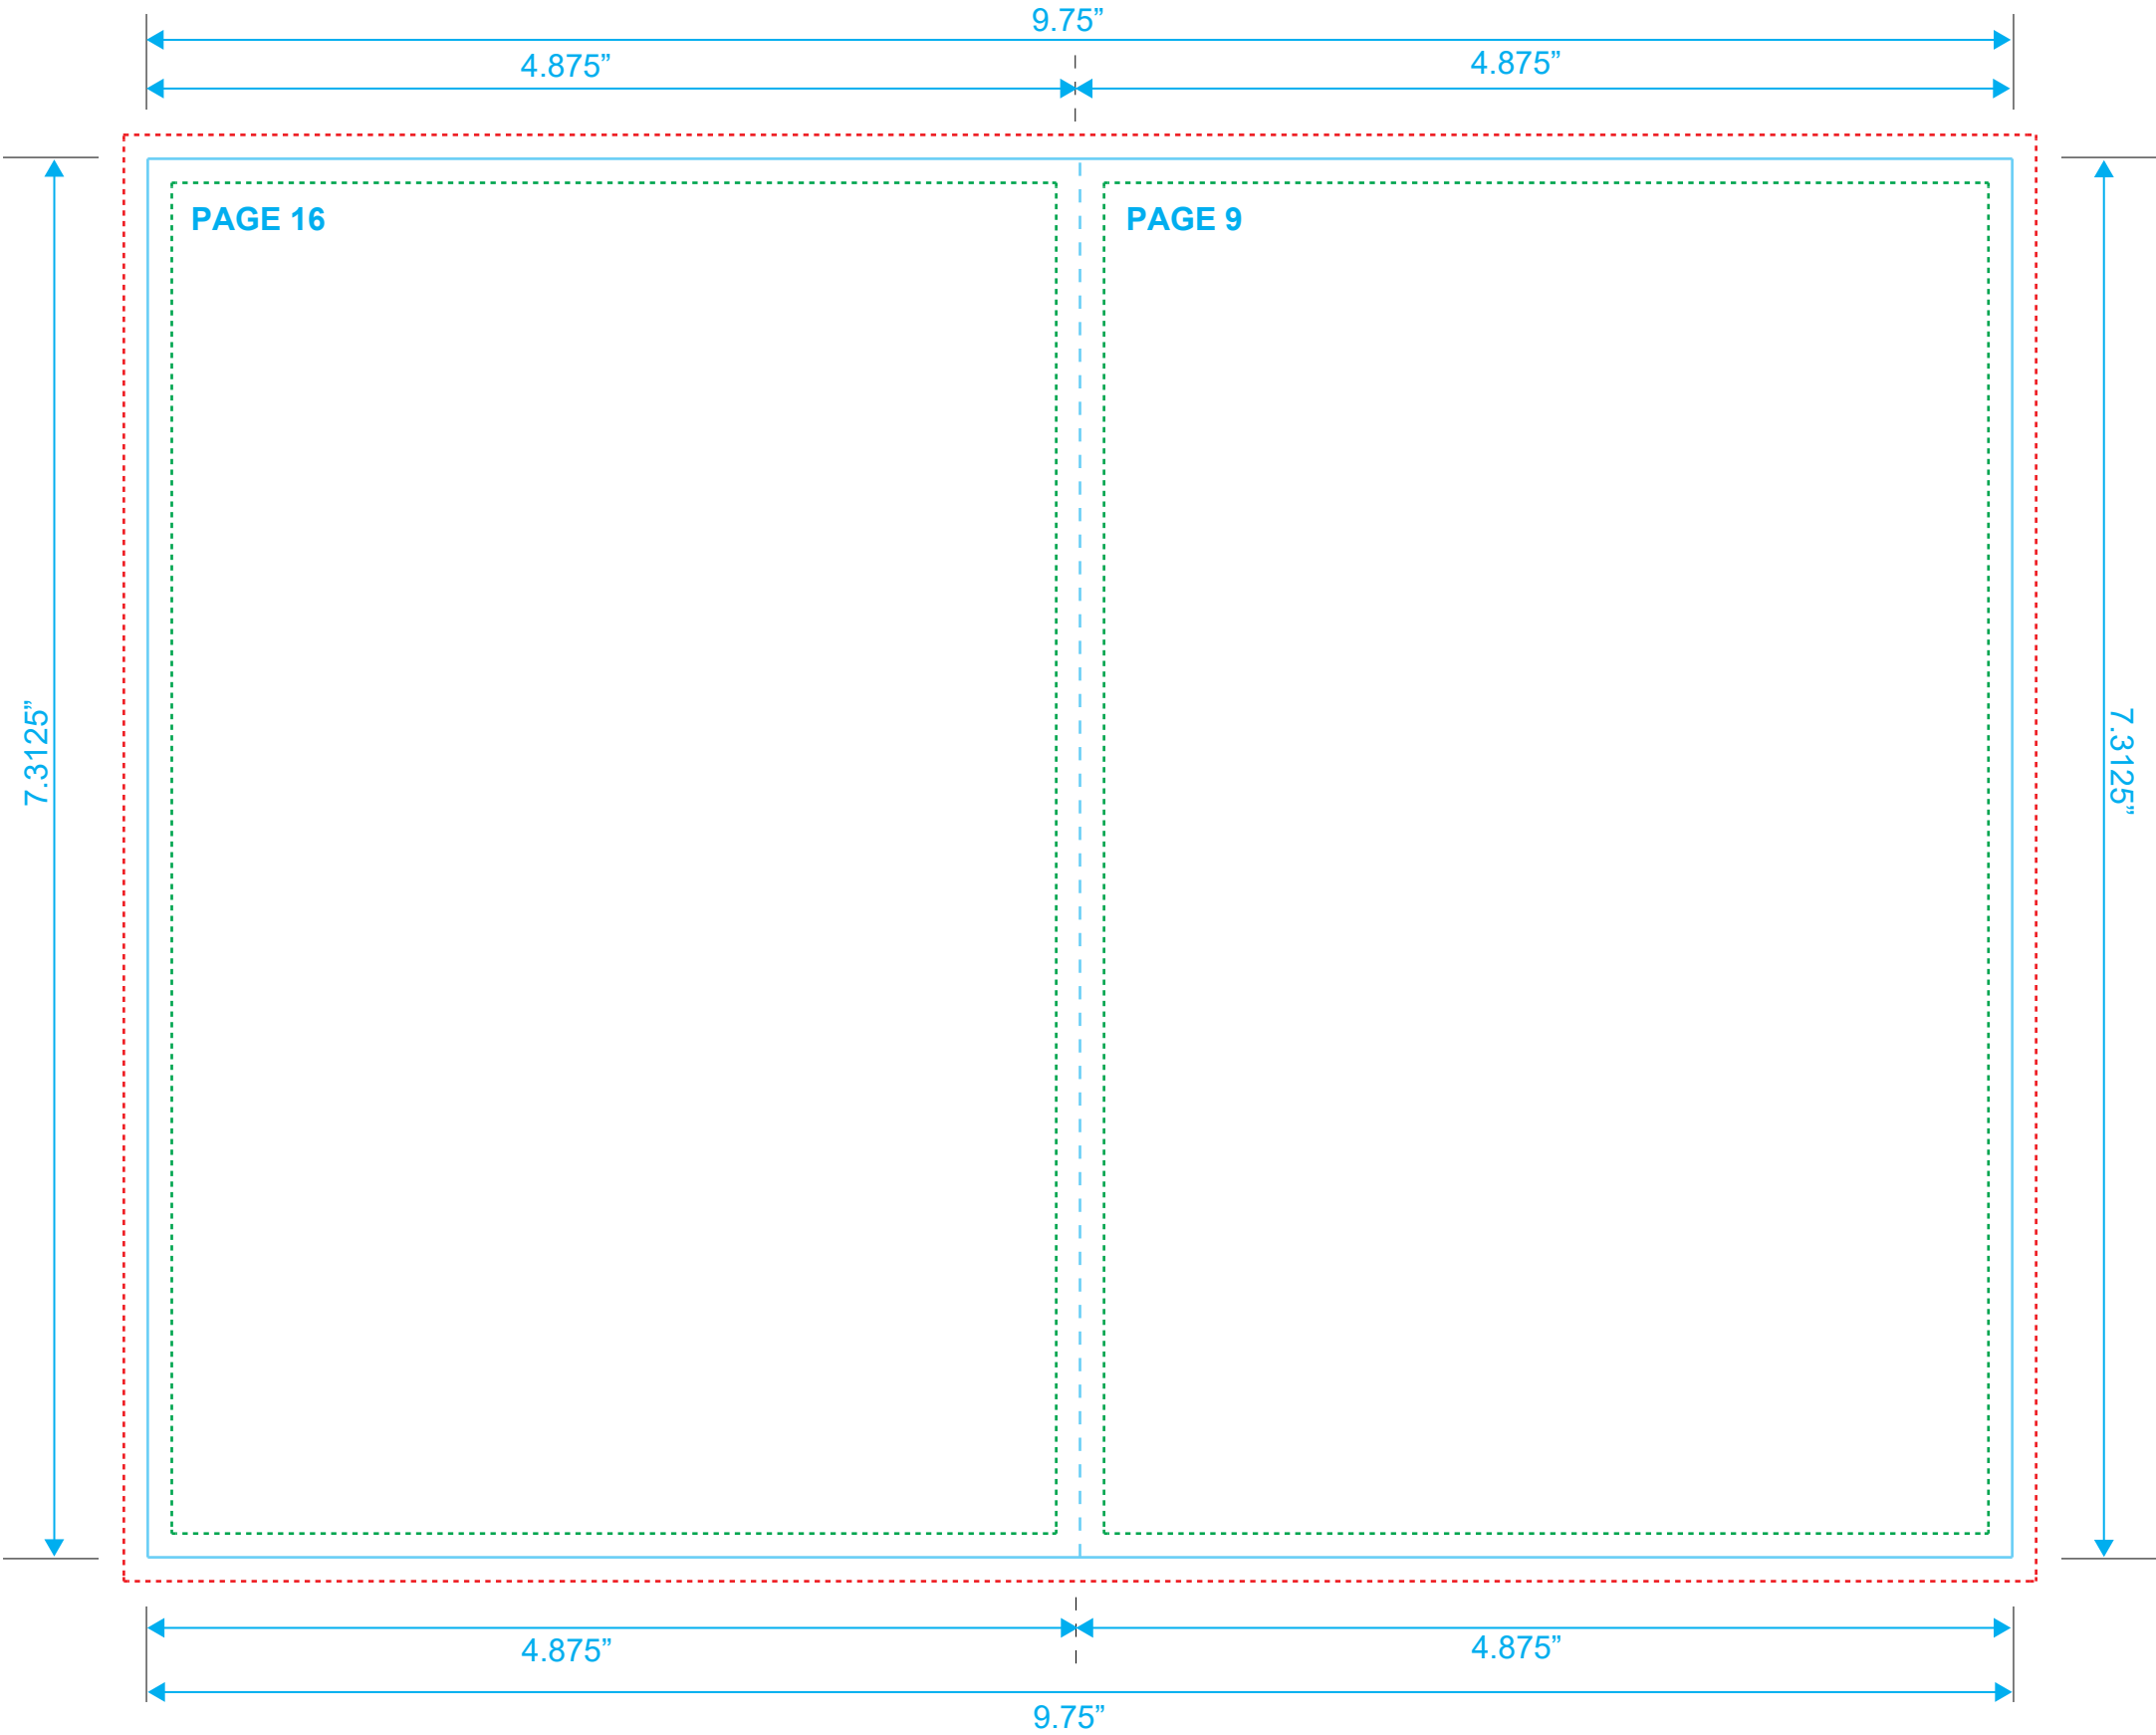

DVD BOOKLET
Reference: 24 Pages
Style: 2 Panel
Size: 9.75" x 7.3125"

Type Safety .....
Bleed Line .....
Crop Line _____