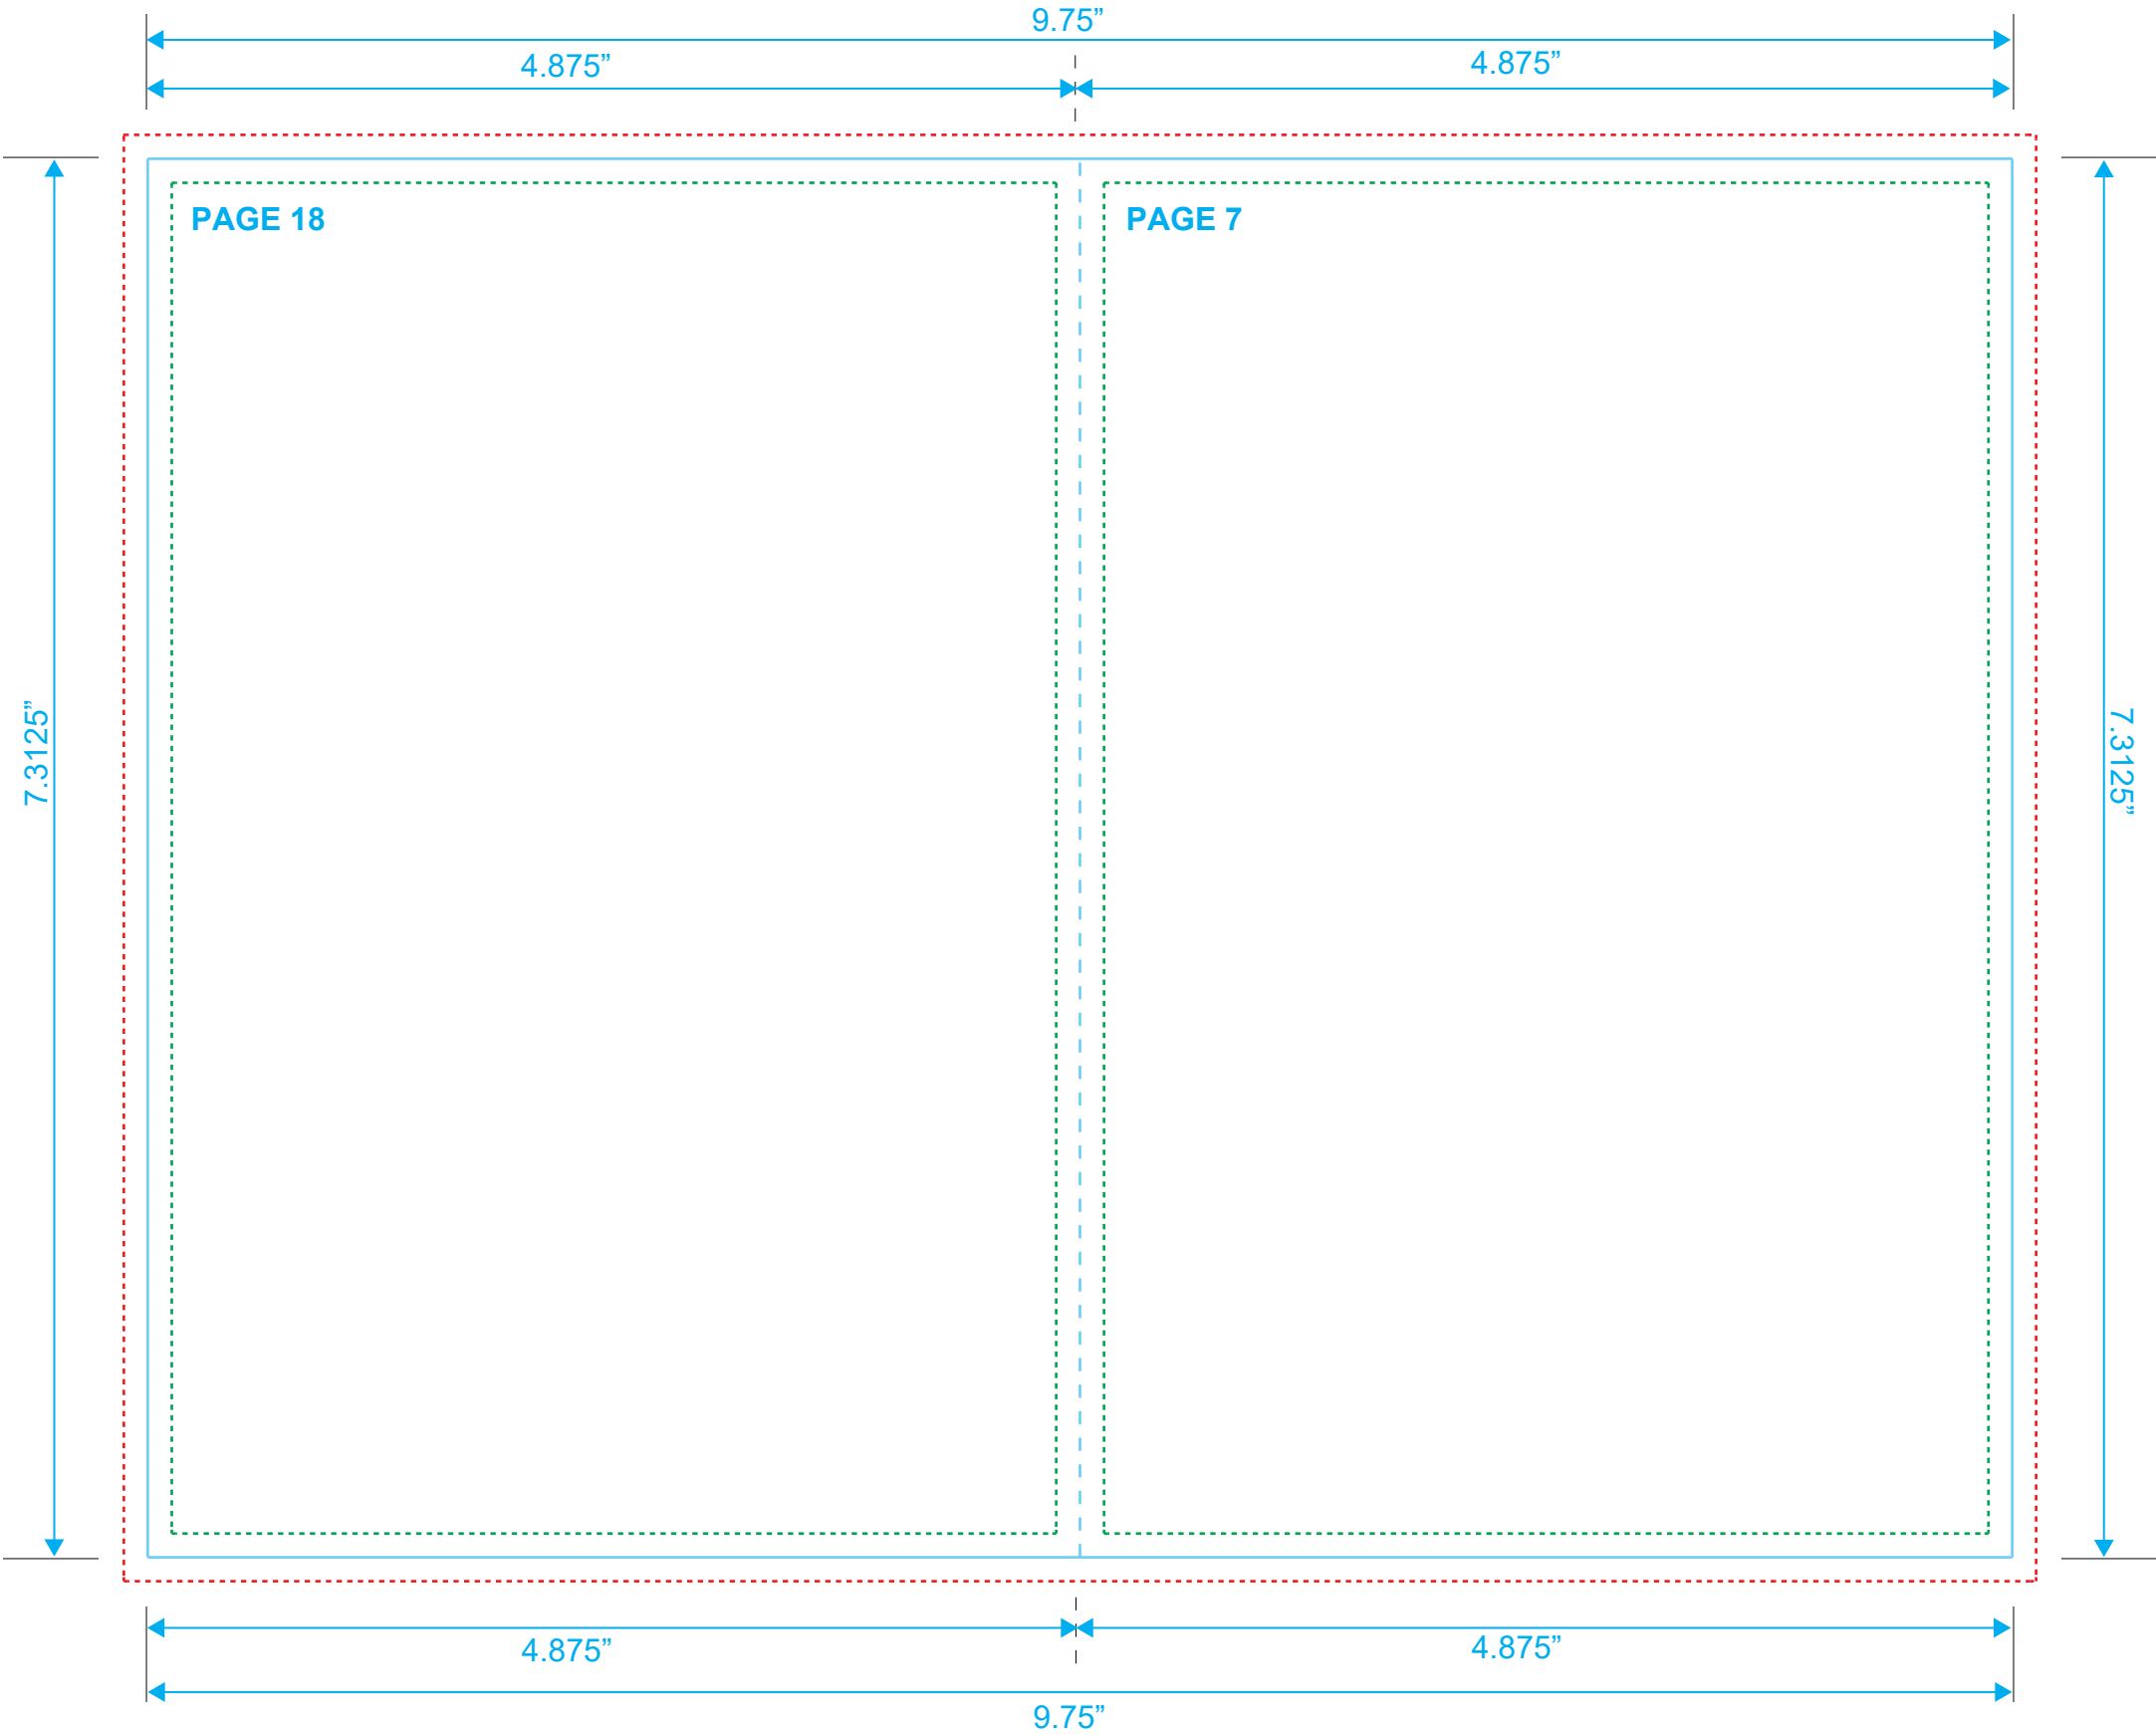

DVD BOOKLET
Reference: 24 Pages
Style: 2 Panel
Size: 9.75" x 7.3125"

Type Safety
Bleed Line
Crop Line _____

DVD BOOKLET
Reference: 24 Pages
Style: 2 Panel
Size: 9.75" x 7.3125"

Type Safety
Bleed Line
Crop Line ———

DVD BOOKLET
Reference: 24 Pages
Style: 2 Panel
Size: 9.75" x 7.3125"

Type Safety
Bleed Line
Crop Line ———

DVD BOOKLET
Reference: 24 Pages
Style: 2 Panel
Size: 9.75" x 7.3125"

Type Safety
Bleed Line
Crop Line ———