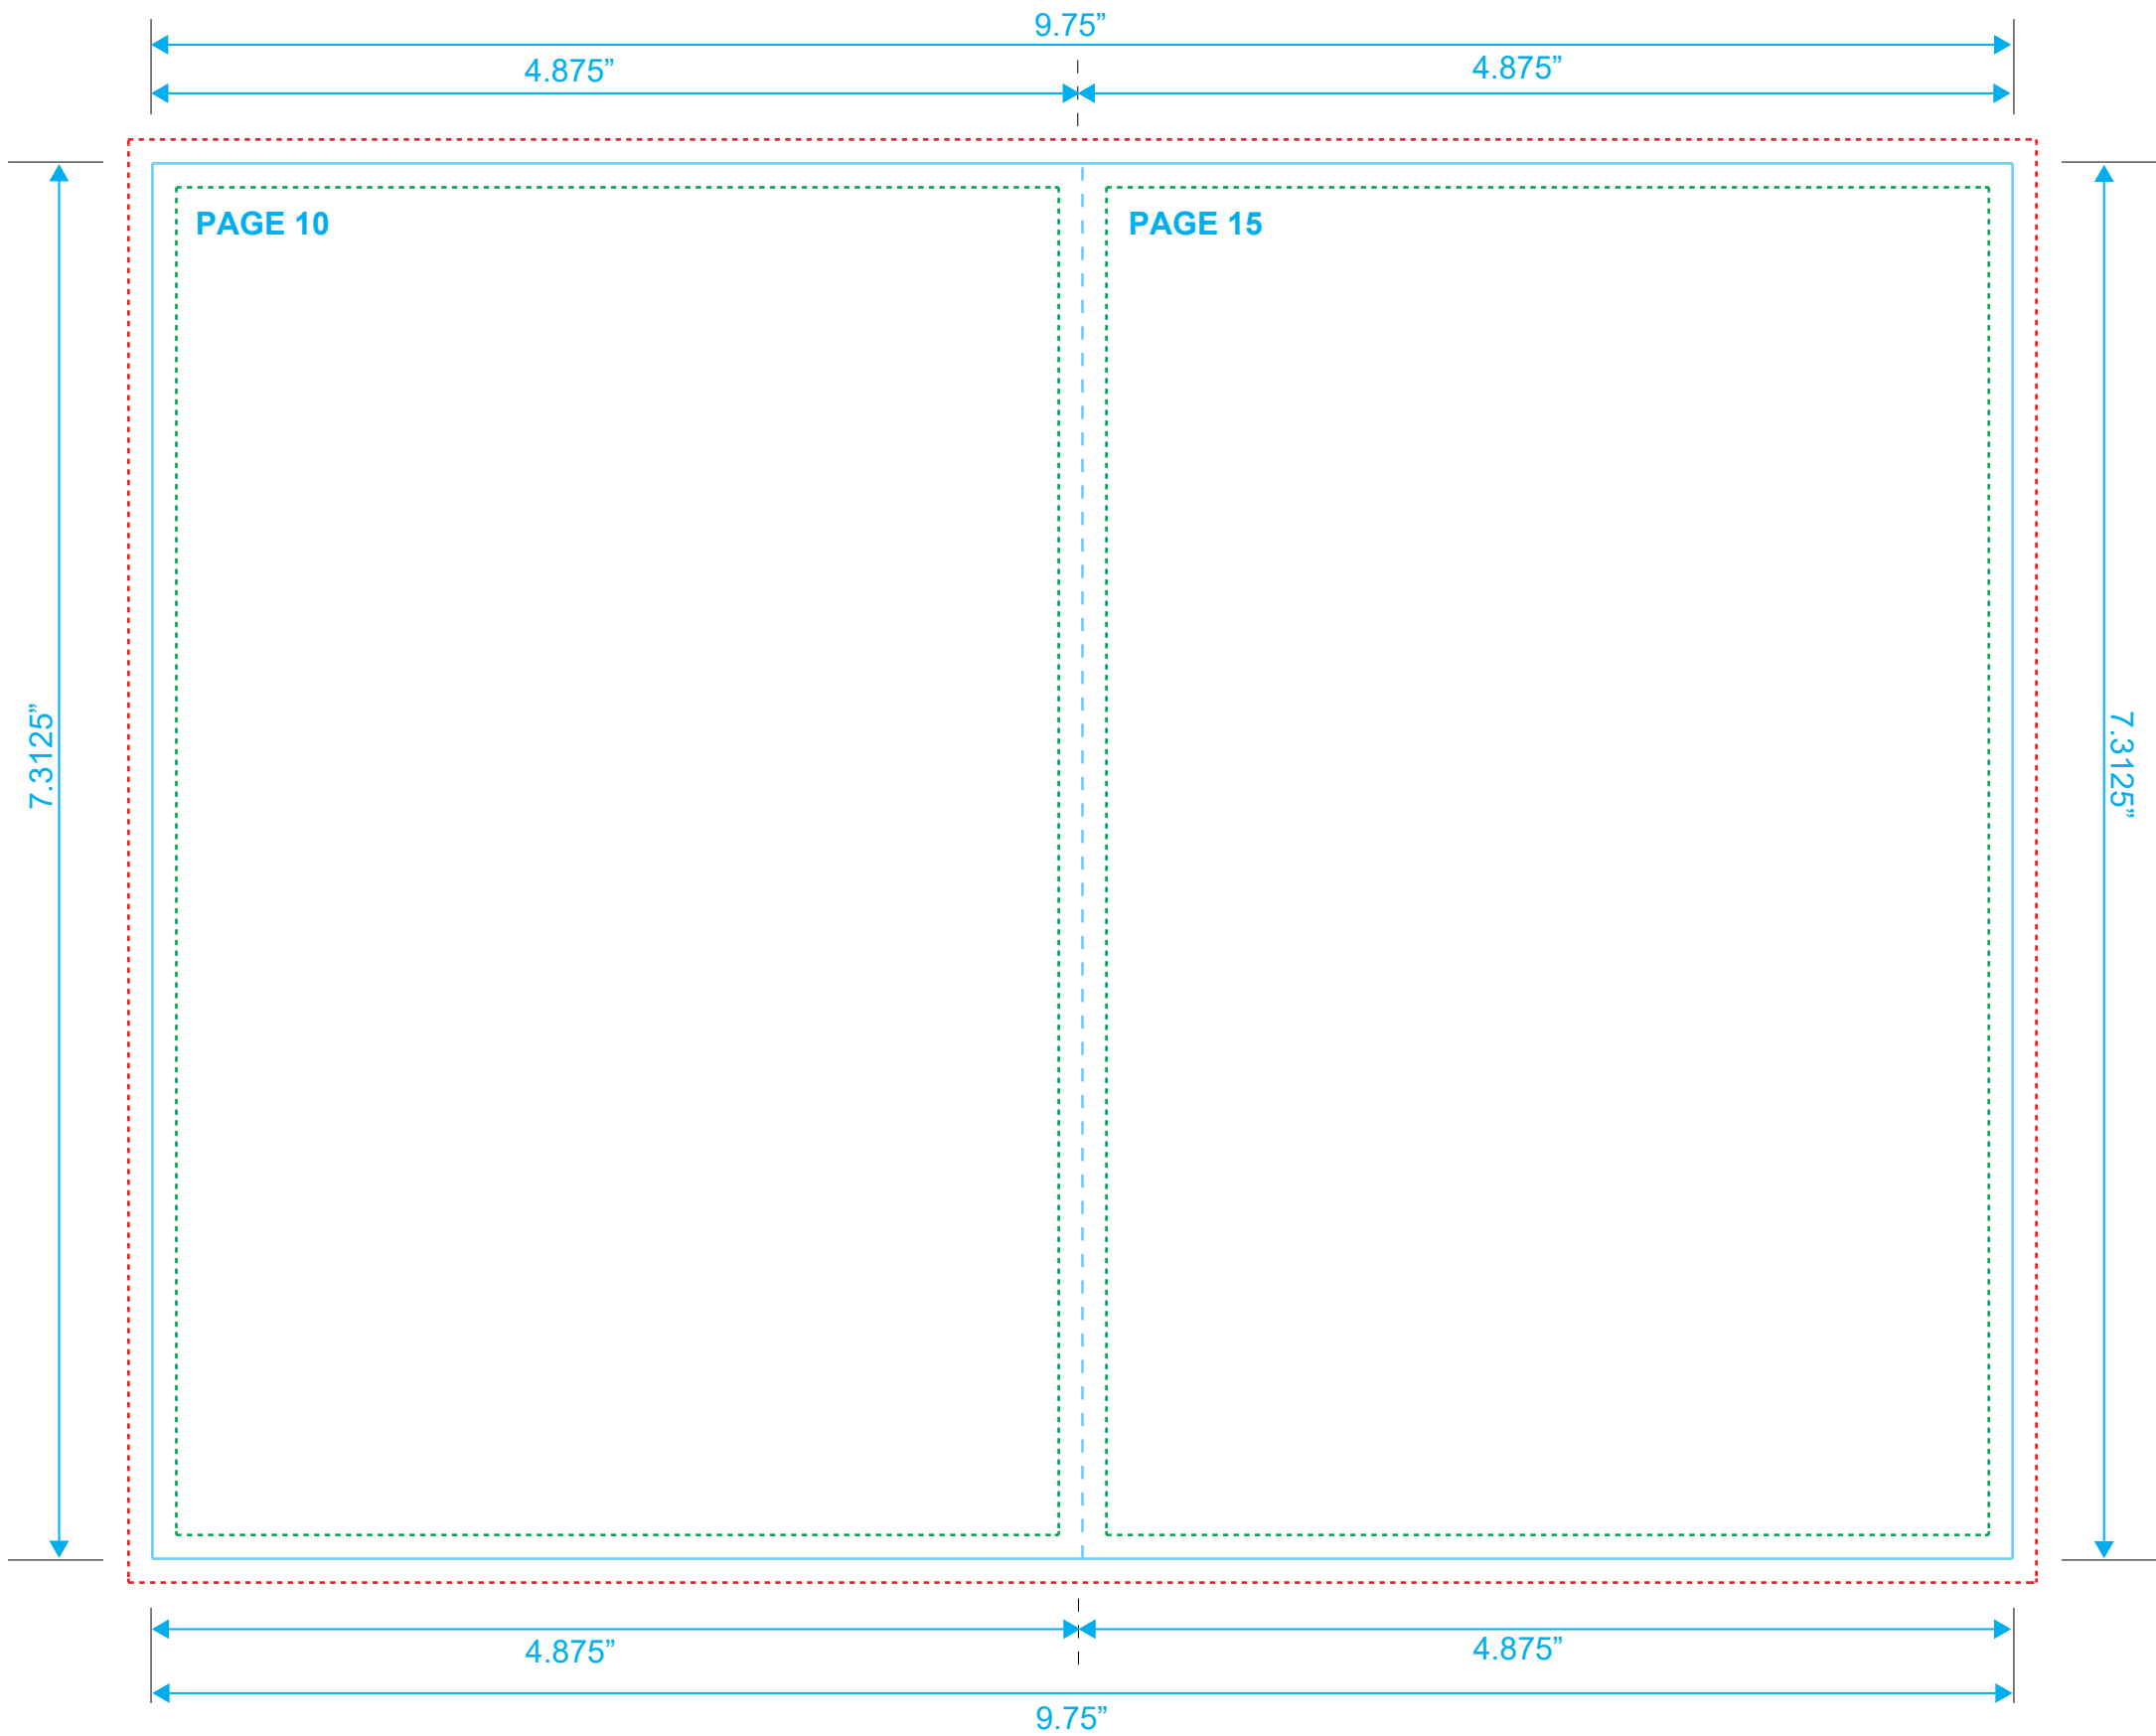

DVD BOOKLET
Reference: 24 Pages
Style: 2 Panel
Size: 9.75" x 7.3125"

Type Safety .....
Bleed Line .....
Crop Line ———