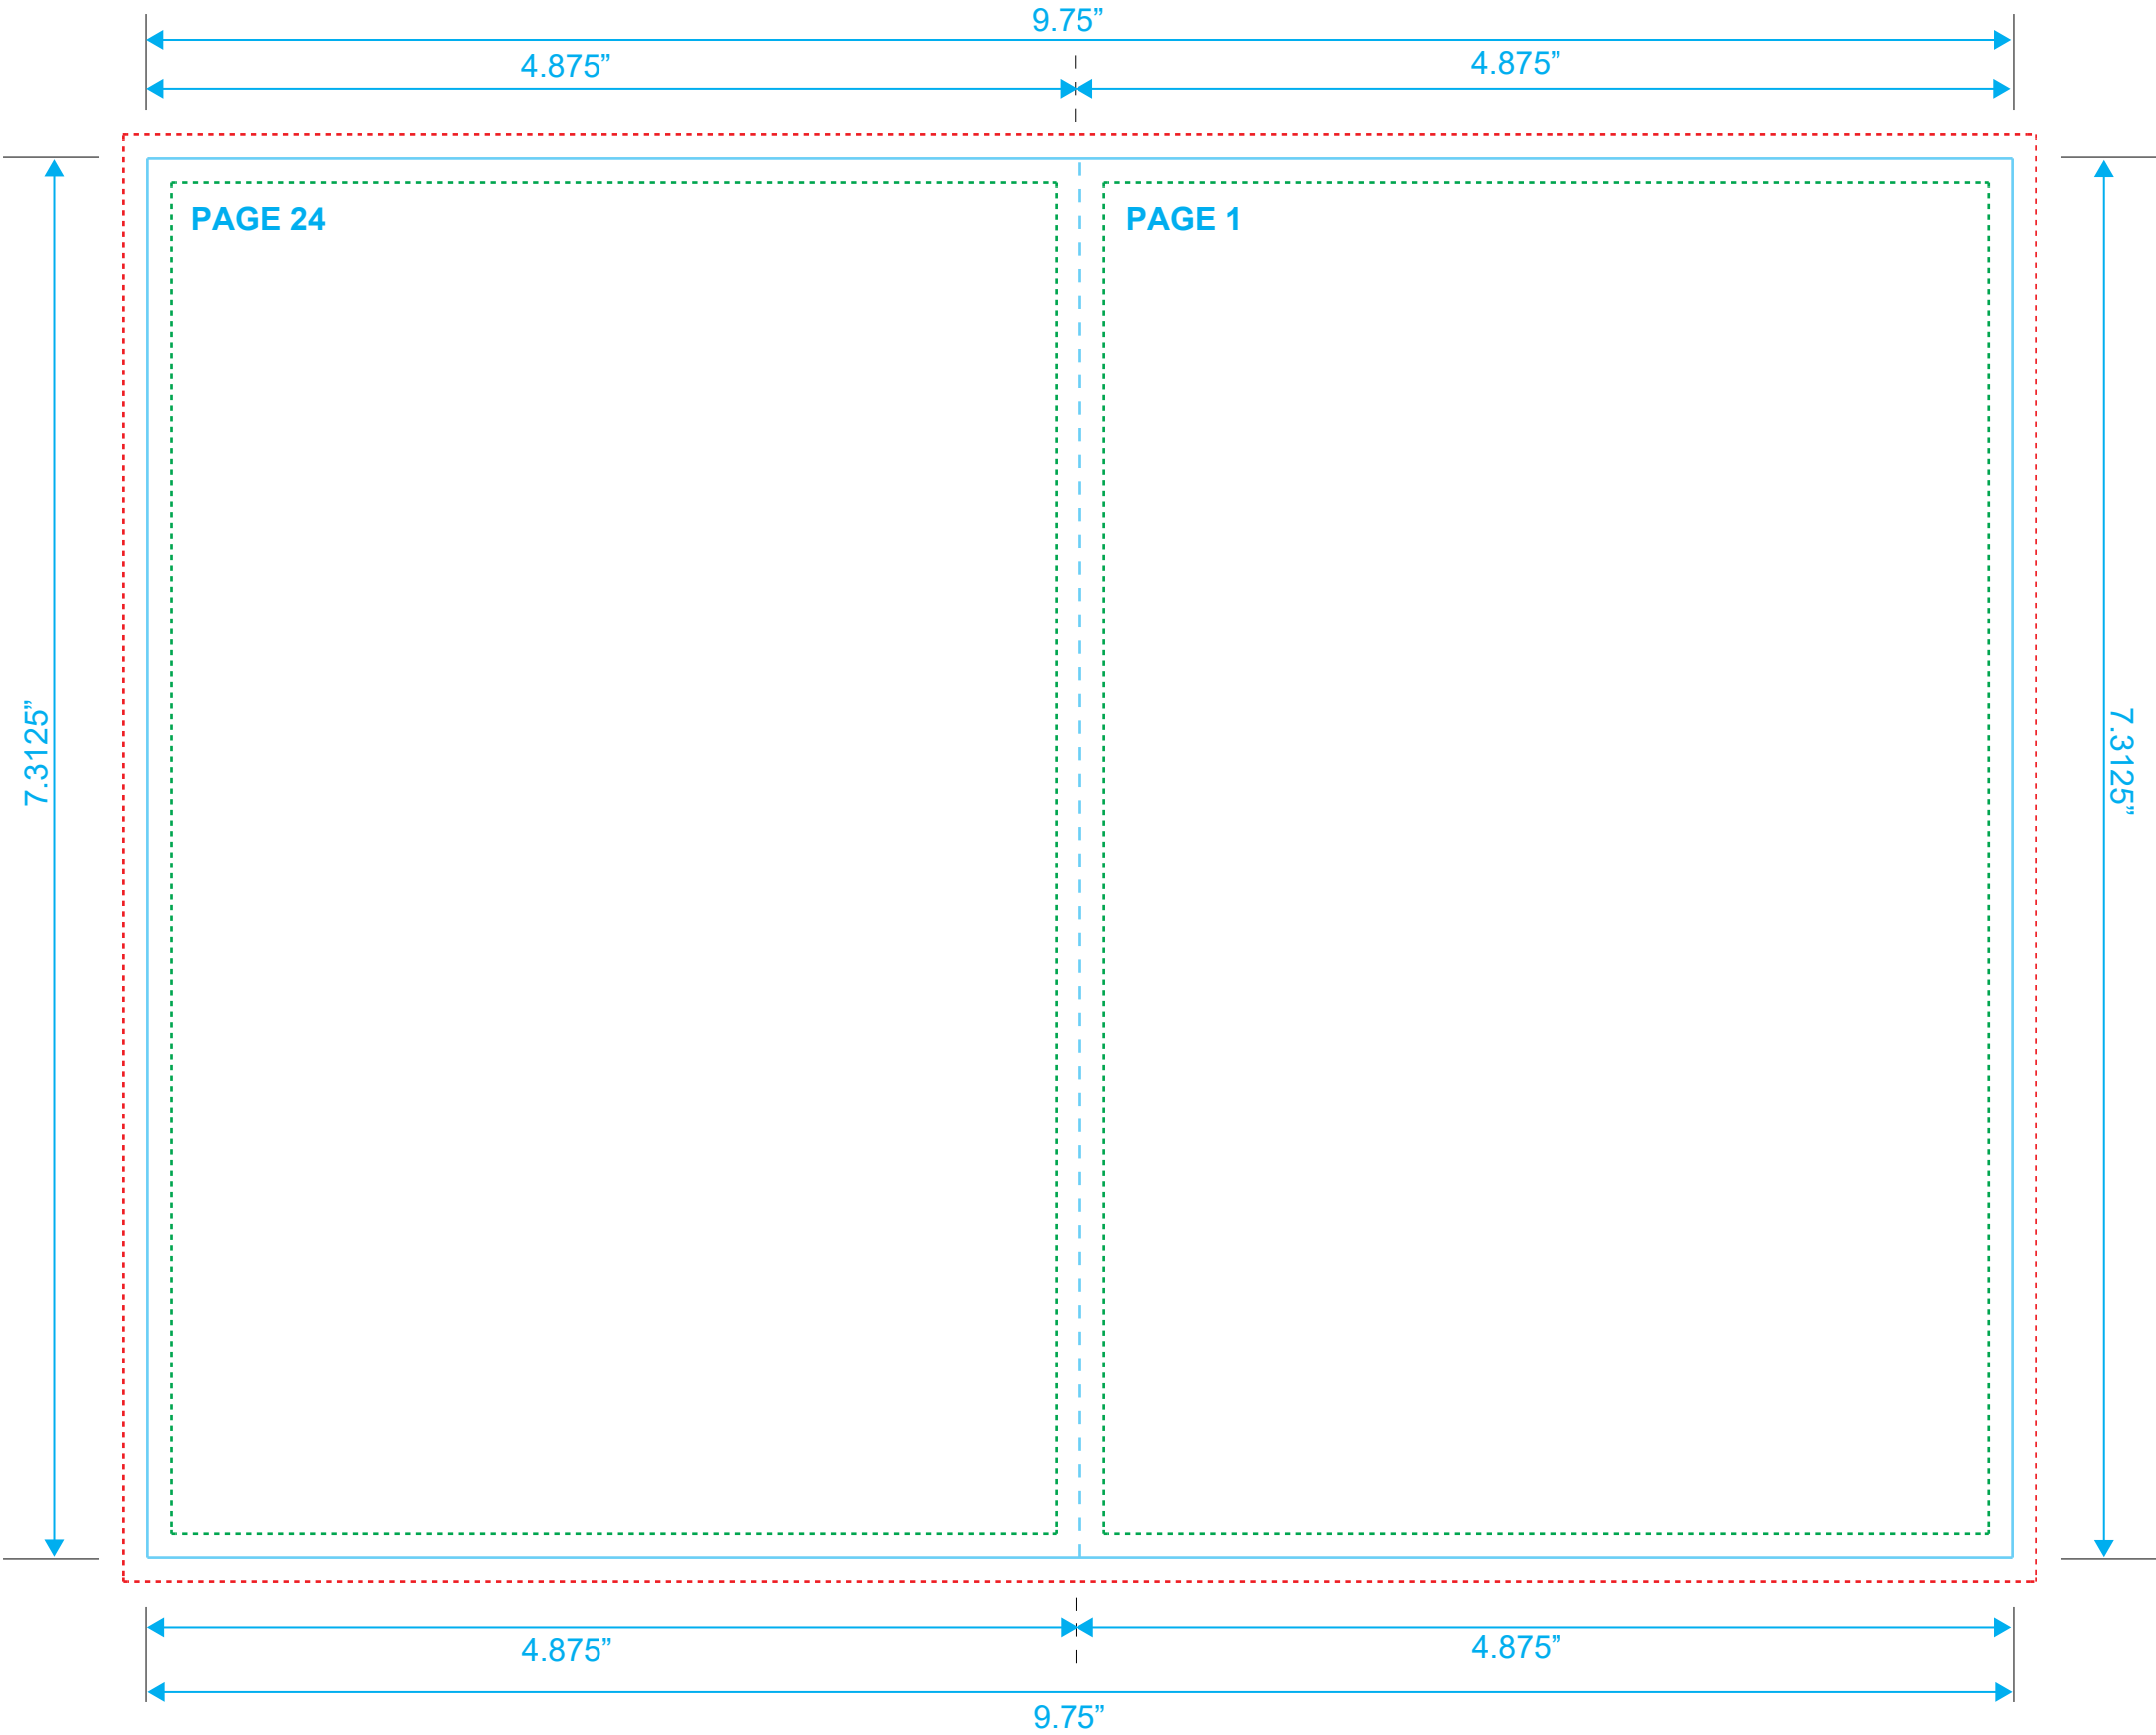

DVD BOOKLET
Reference: 24 Pages
Style: 2 Panel
Size: 9.75" x 7.3125"

Type Safety .....
Bleed Line .....
Crop Line _____