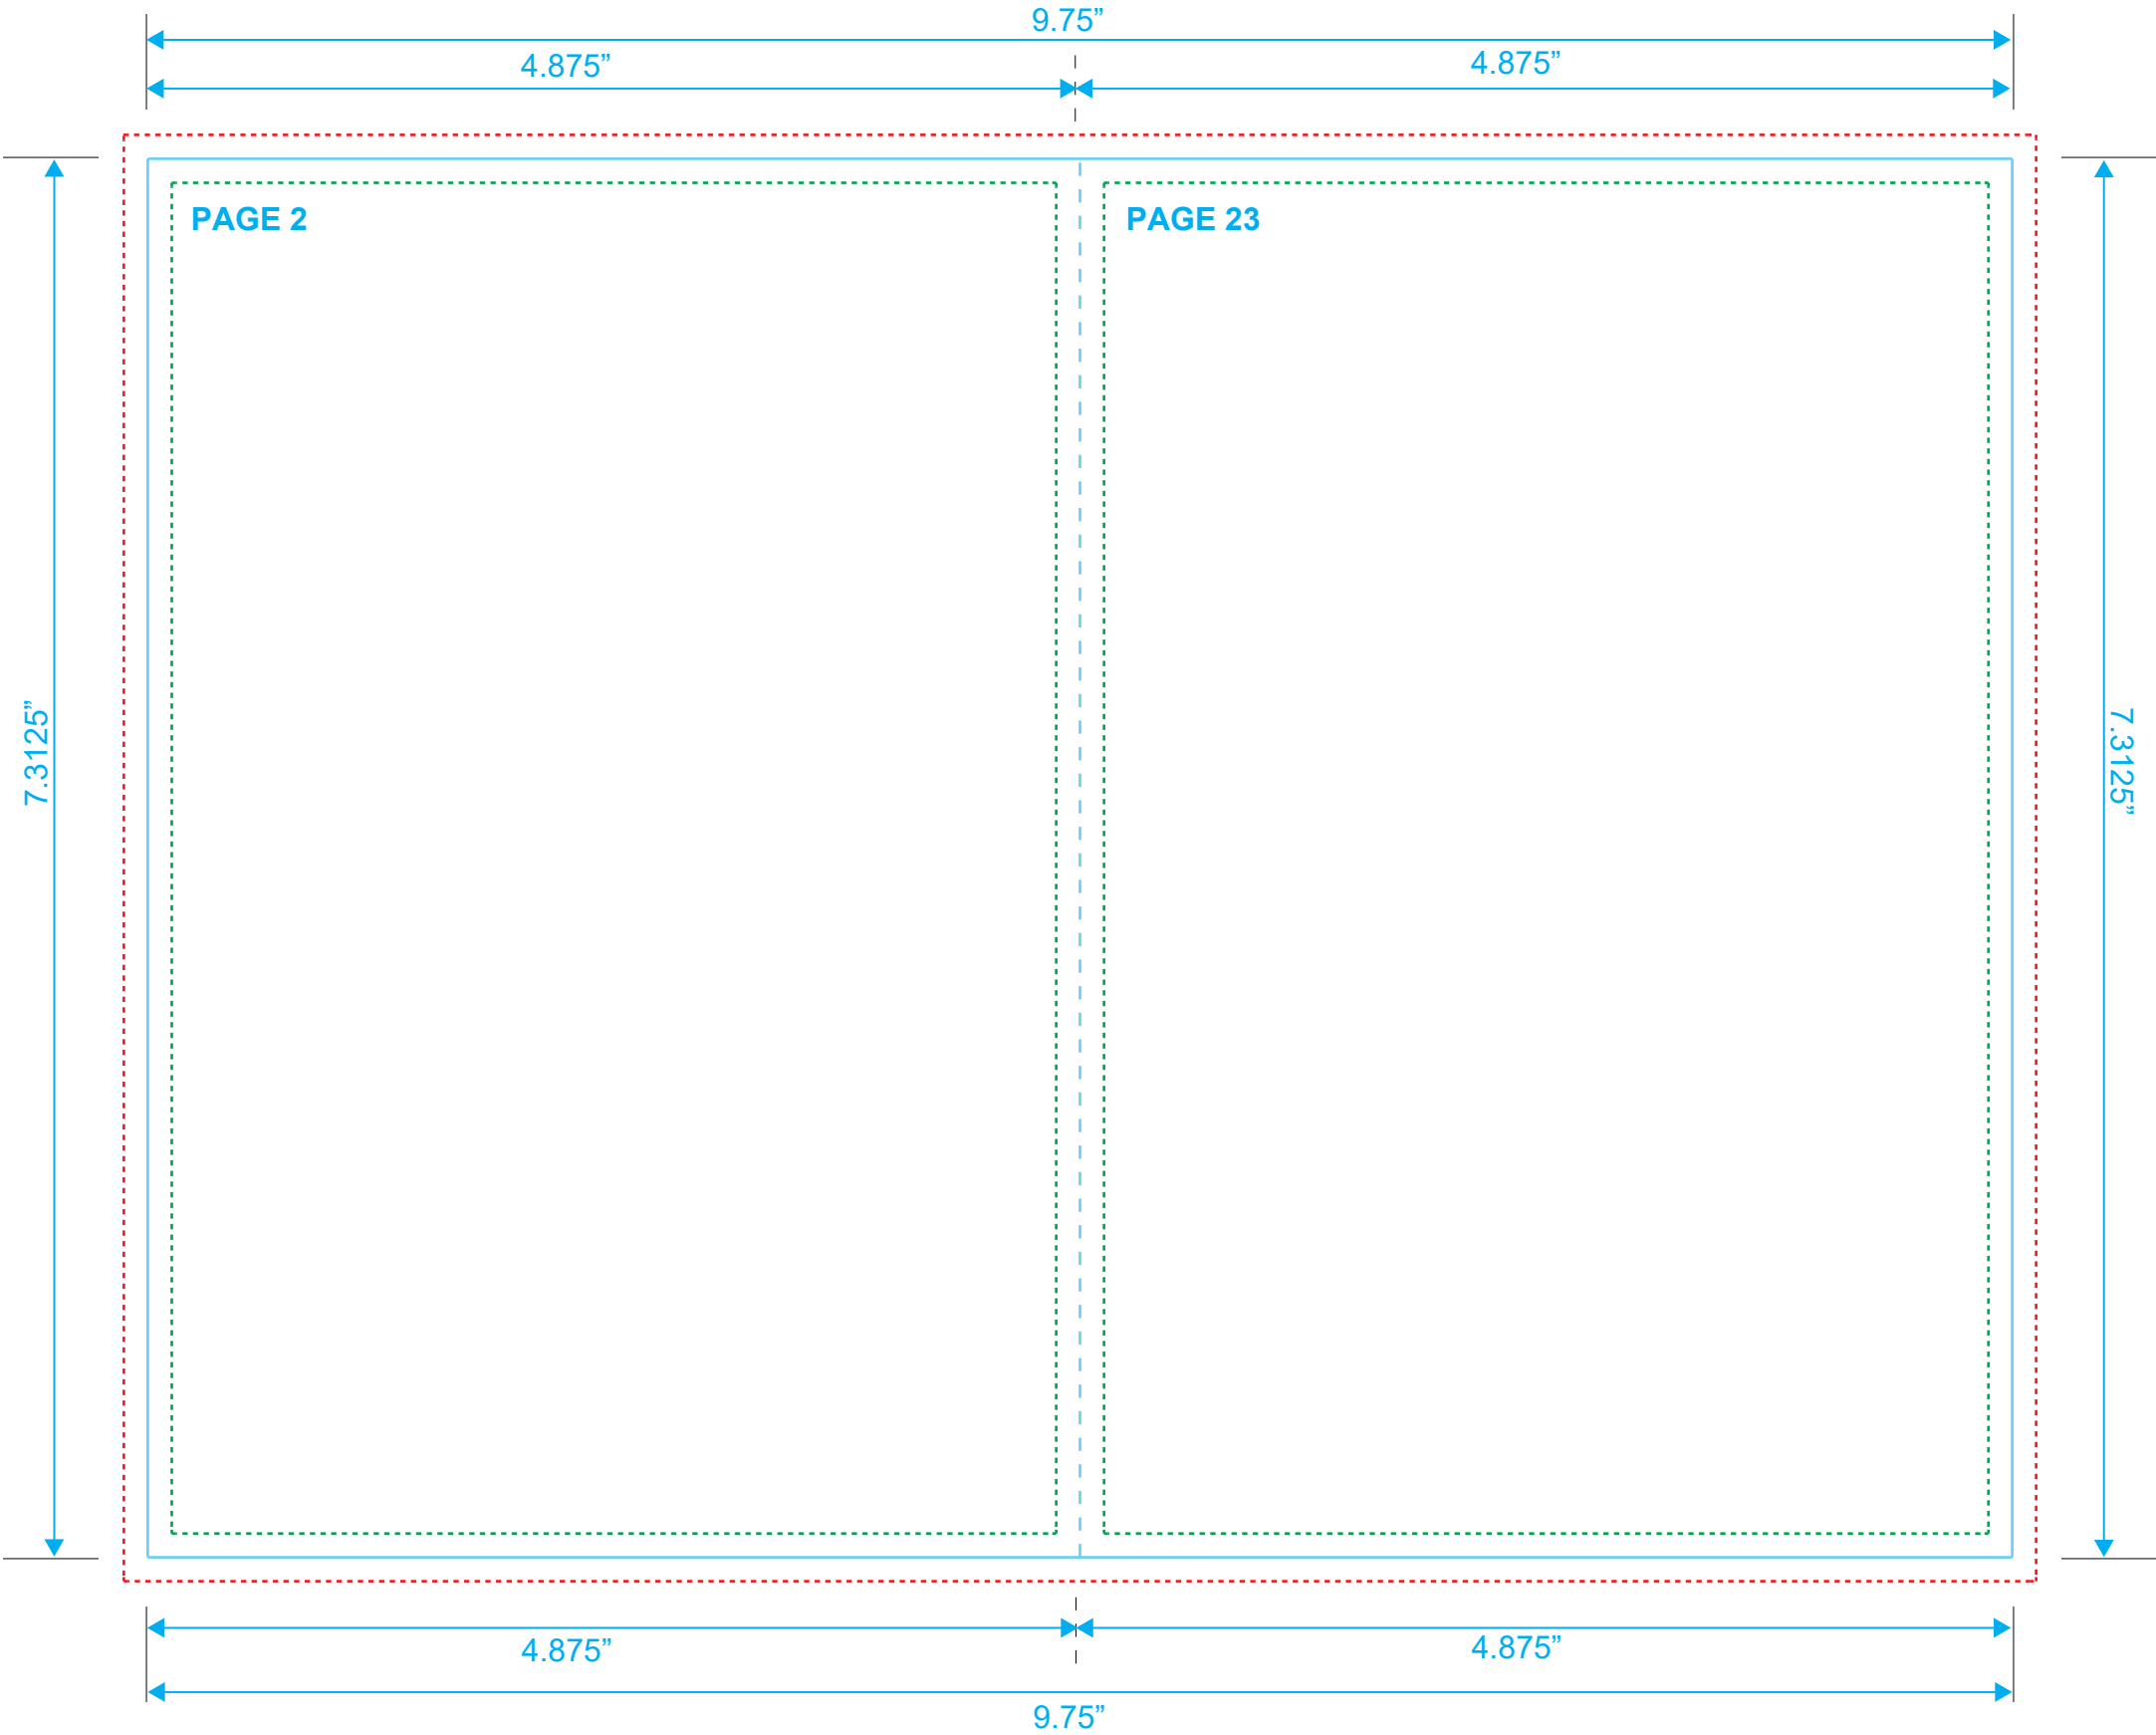

DVD BOOKLET
Reference: 24 Pages
Style: 2 Panel
Size: 9.75" x 7.3125"

Type Safety .....
Bleed Line .....
Crop Line _____