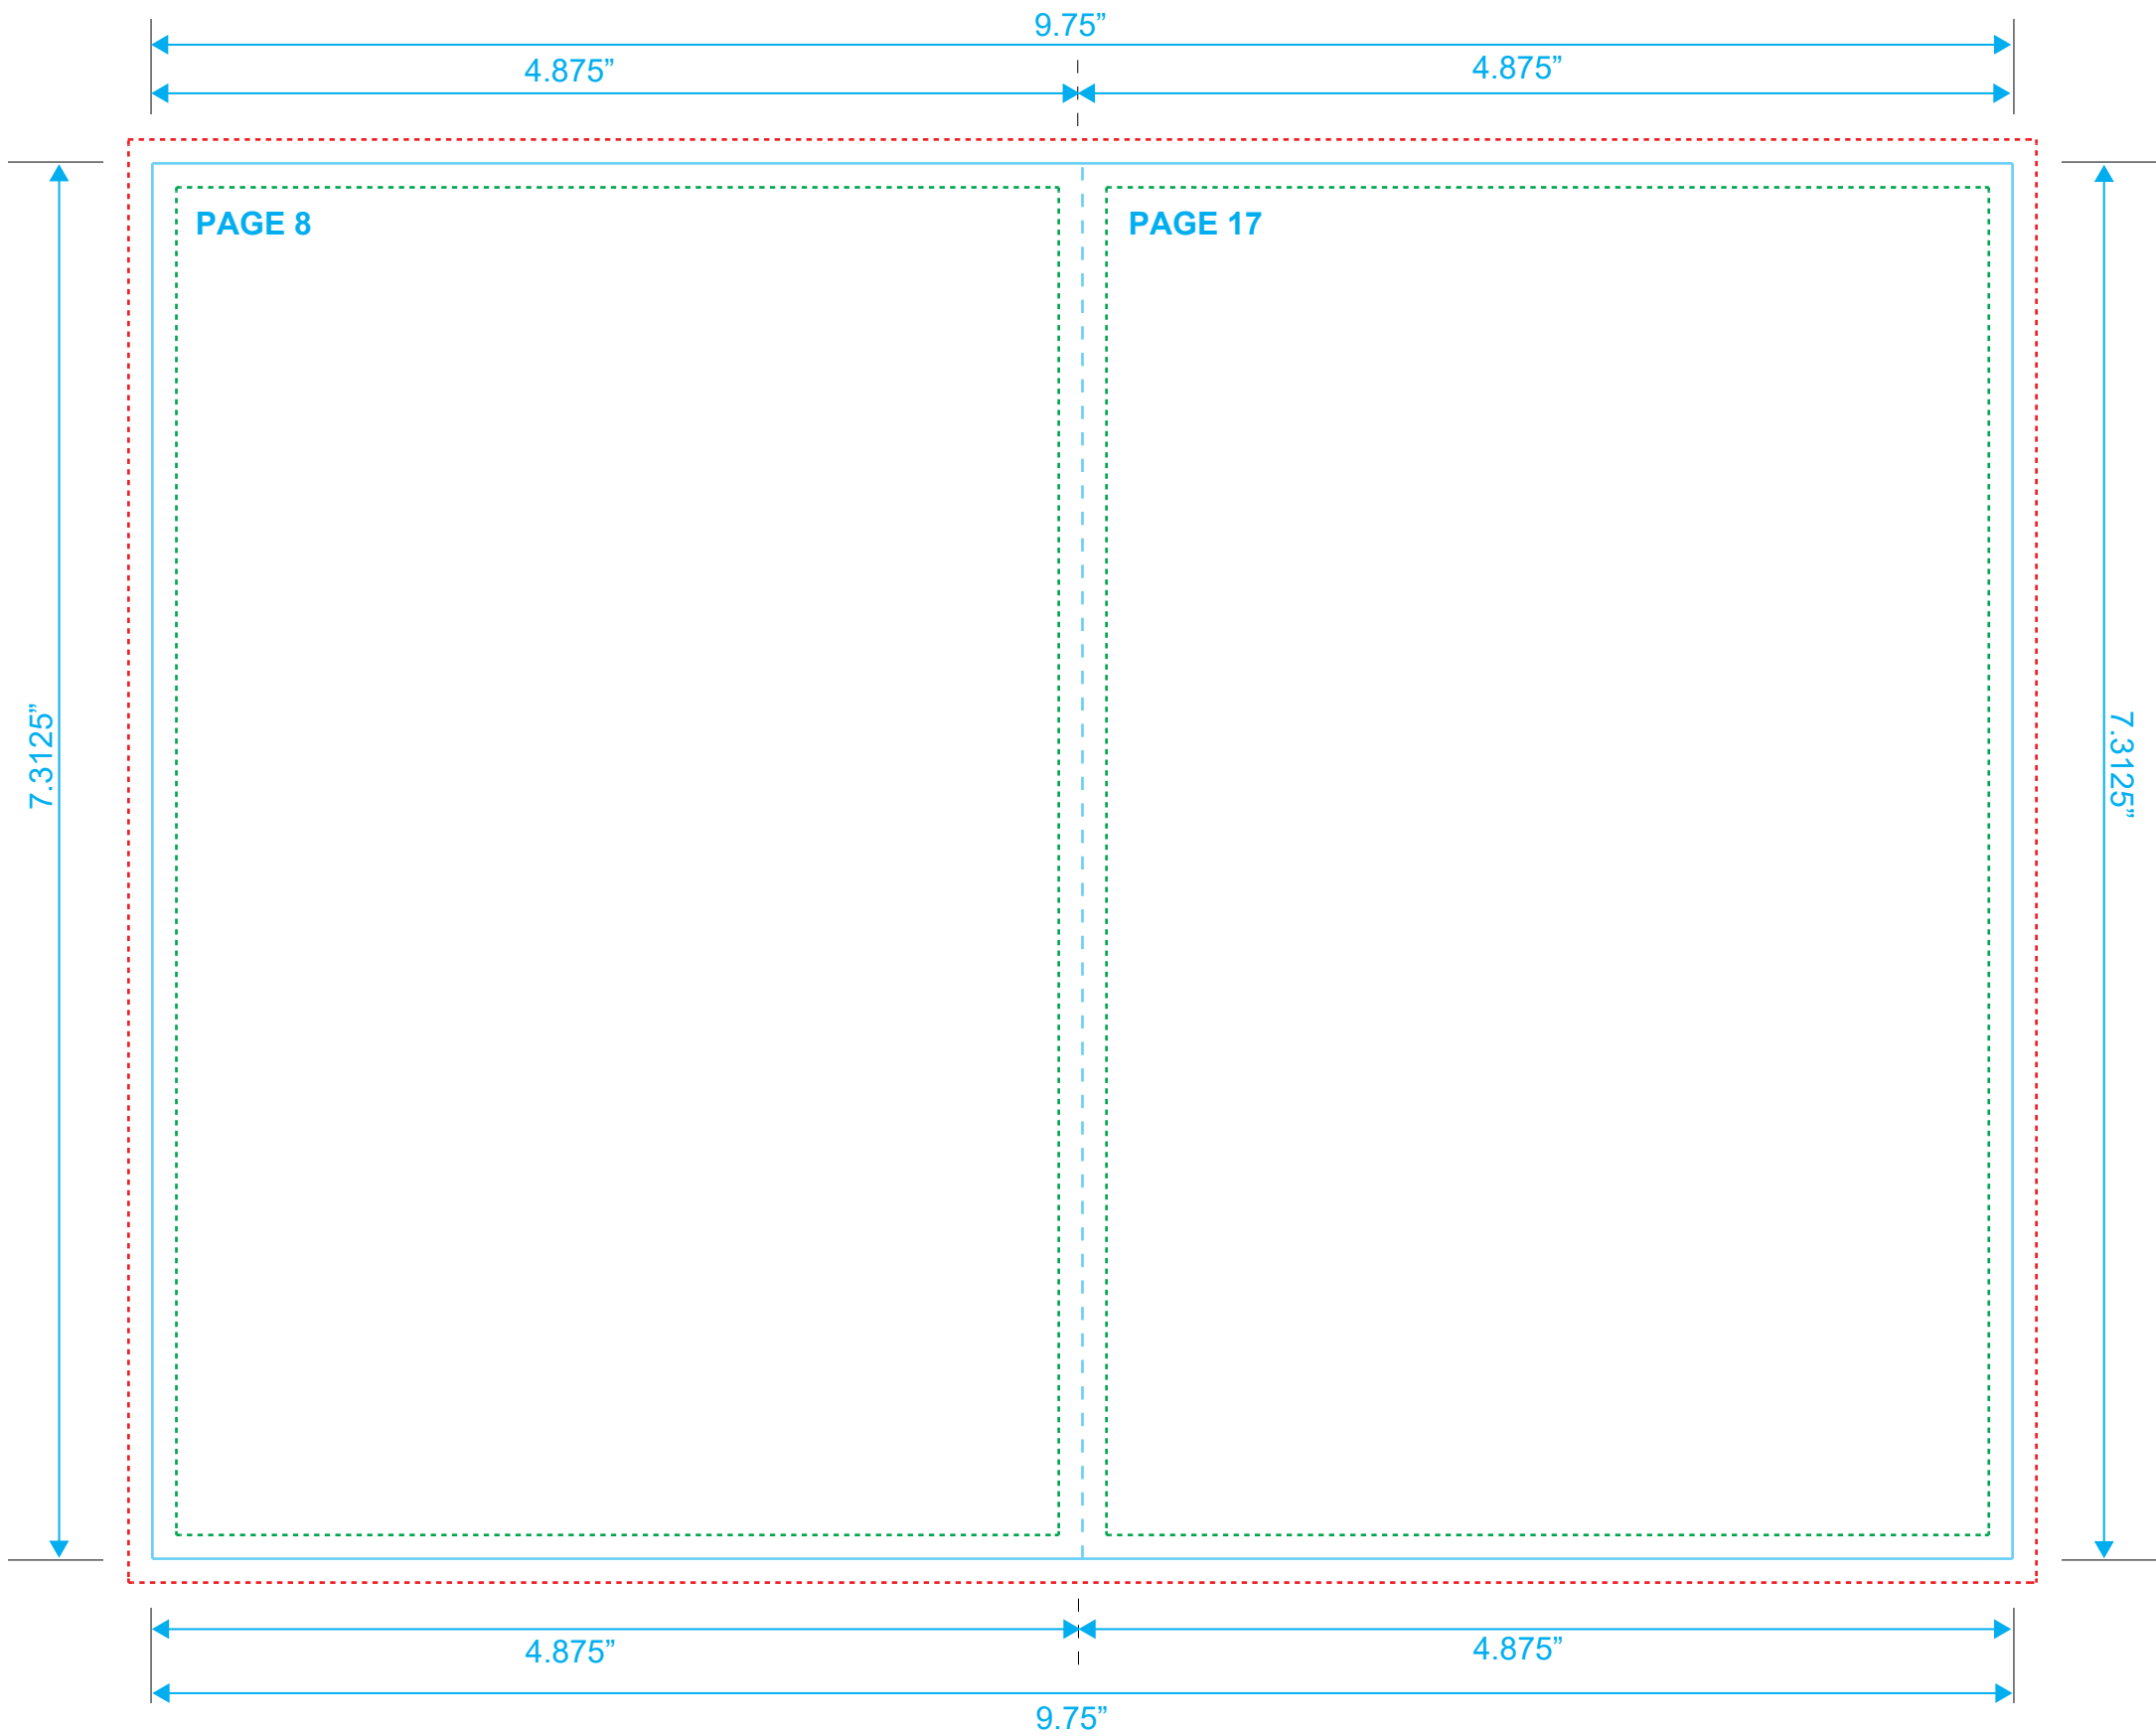

DVD BOOKLET
Reference: 24 Pages
Style: 2 Panel
Size: 9.75" x 7.3125"

Type Safety
Bleed Line
Crop Line _____

DVD BOOKLET
Reference: 24 Pages
Style: 2 Panel
Size: 9.75" x 7.3125"

Type Safety
Bleed Line
Crop Line ———

DVD BOOKLET
Reference: 24 Pages
Style: 2 Panel
Size: 9.75" x 7.3125"

Type Safety
Bleed Line
Crop Line ———

DVD BOOKLET
Reference: 24 Pages
Style: 2 Panel
Size: 9.75" x 7.3125"

Type Safety
Bleed Line
Crop Line ———