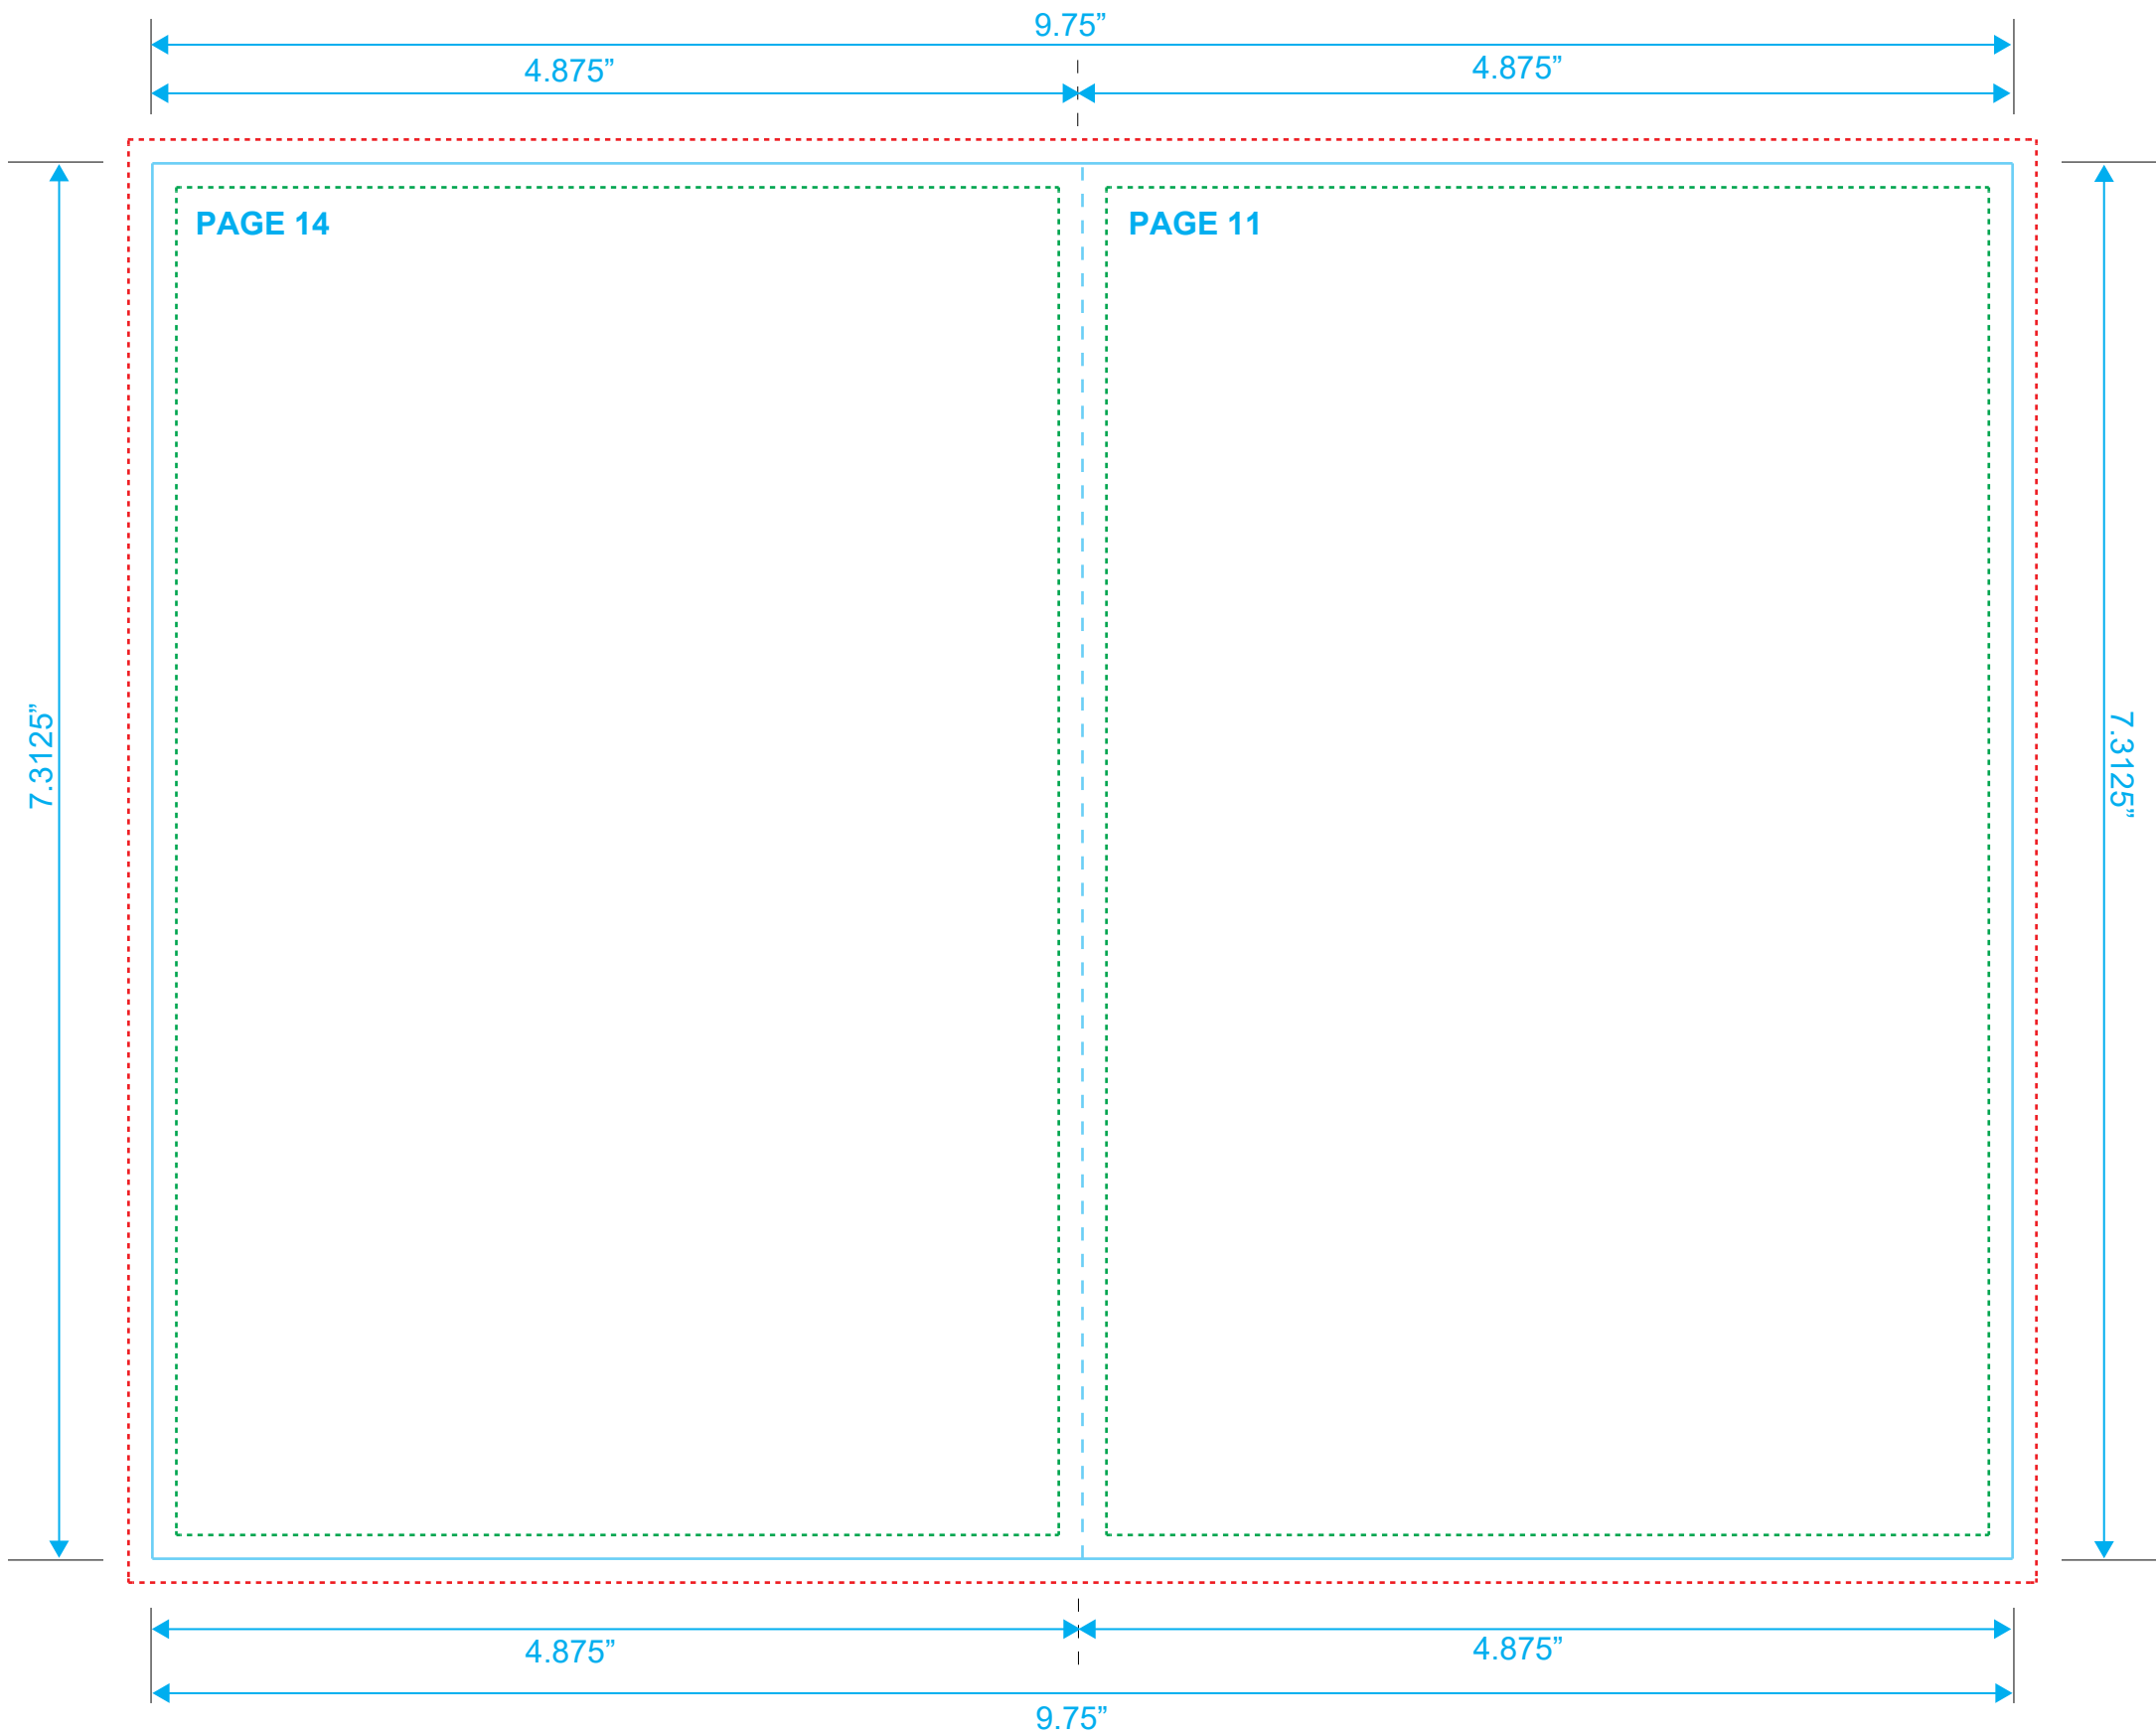

DVD BOOKLET
Reference: 24 Pages
Style: 2 Panel
Size: 9.75" x 7.3125"

Type Safety .....
Bleed Line .....
Crop Line _____