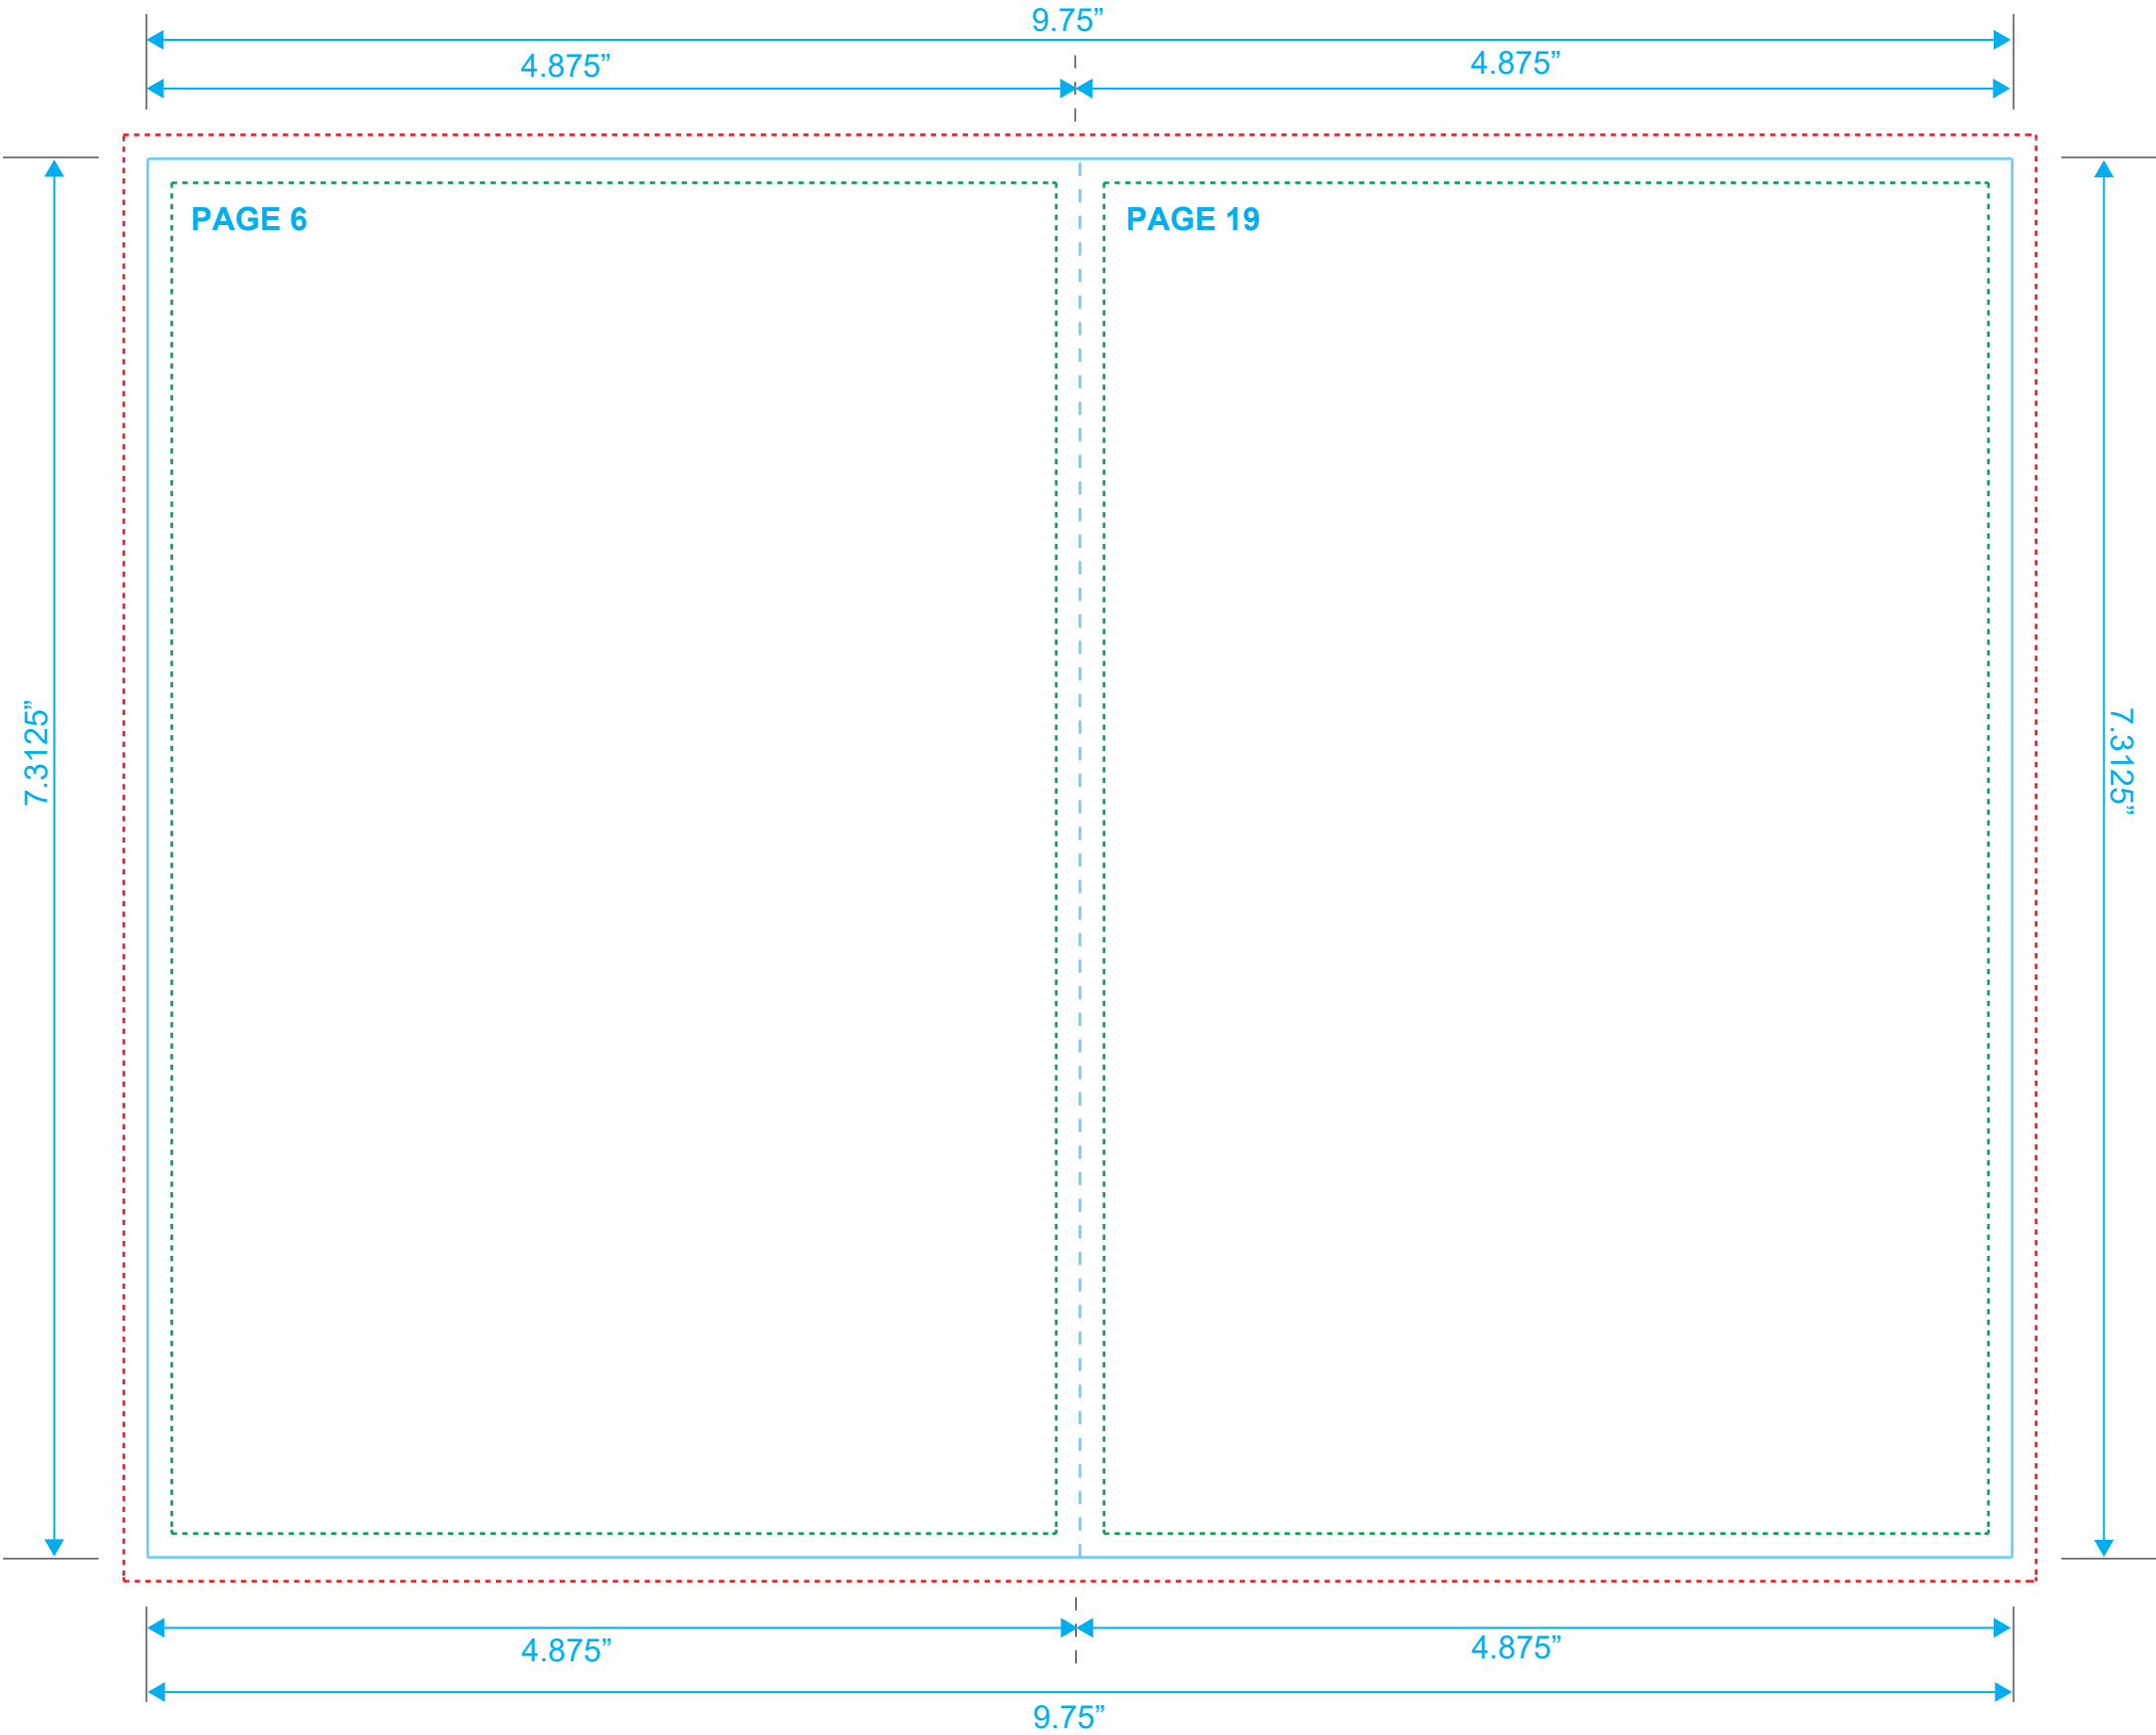

DVD BOOKLET
Reference: 24 Pages
Style: 2 Panel
Size: 9.75" x 7.3125"

Type Safety
Bleed Line
Crop Line _____

DVD BOOKLET
Reference: 24 Pages
Style: 2 Panel
Size: 9.75" x 7.3125"

Type Safety
Bleed Line
Crop Line ———

DVD BOOKLET
Reference: 24 Pages
Style: 2 Panel
Size: 9.75" x 7.3125"

Type Safety
Bleed Line
Crop Line ———

DVD BOOKLET
Reference: 24 Pages
Style: 2 Panel
Size: 9.75" x 7.3125"

Type Safety
Bleed Line
Crop Line ———