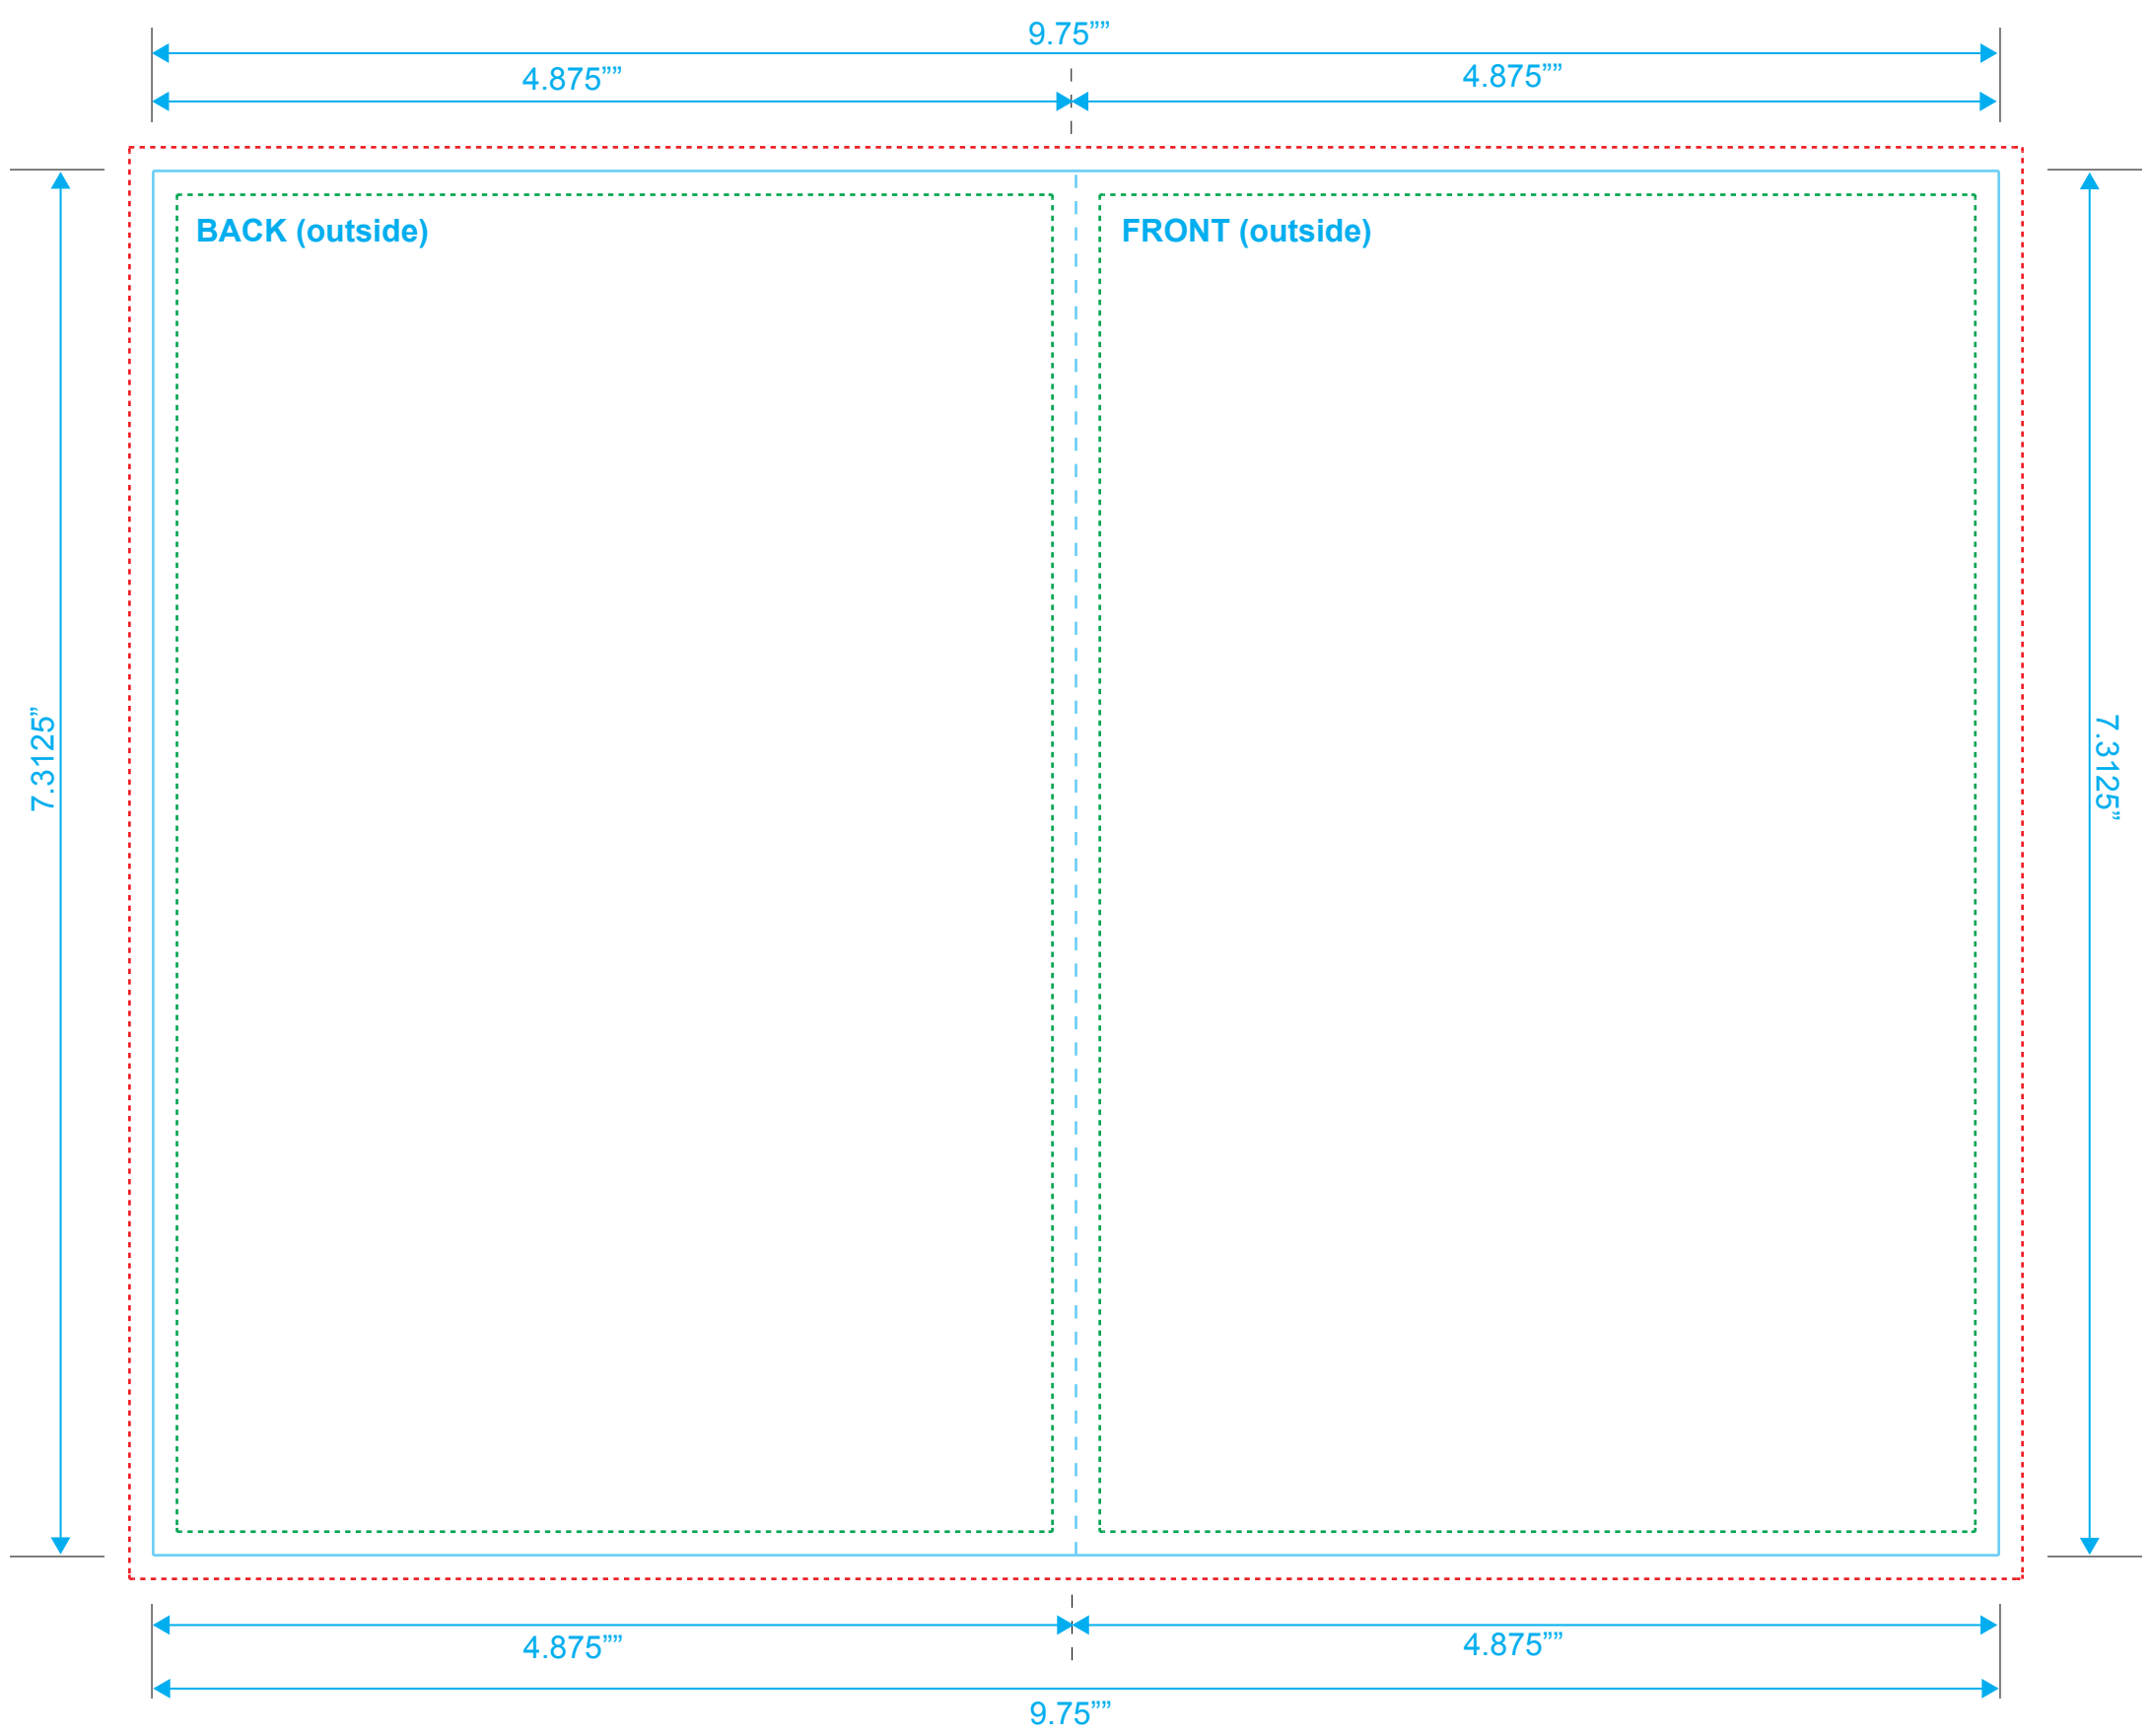

DVD INLAY
Reference: Insert
Style: 2 Panel
Size: 9.75" x 7.3125"

Type Safety
Bleed Line
Crop Line _____

DVD INLAY
Reference: Insert
Style: 2 Panel
Size: 9.75" x 7.3125"

Type Safety
Bleed Line
Crop Line _____