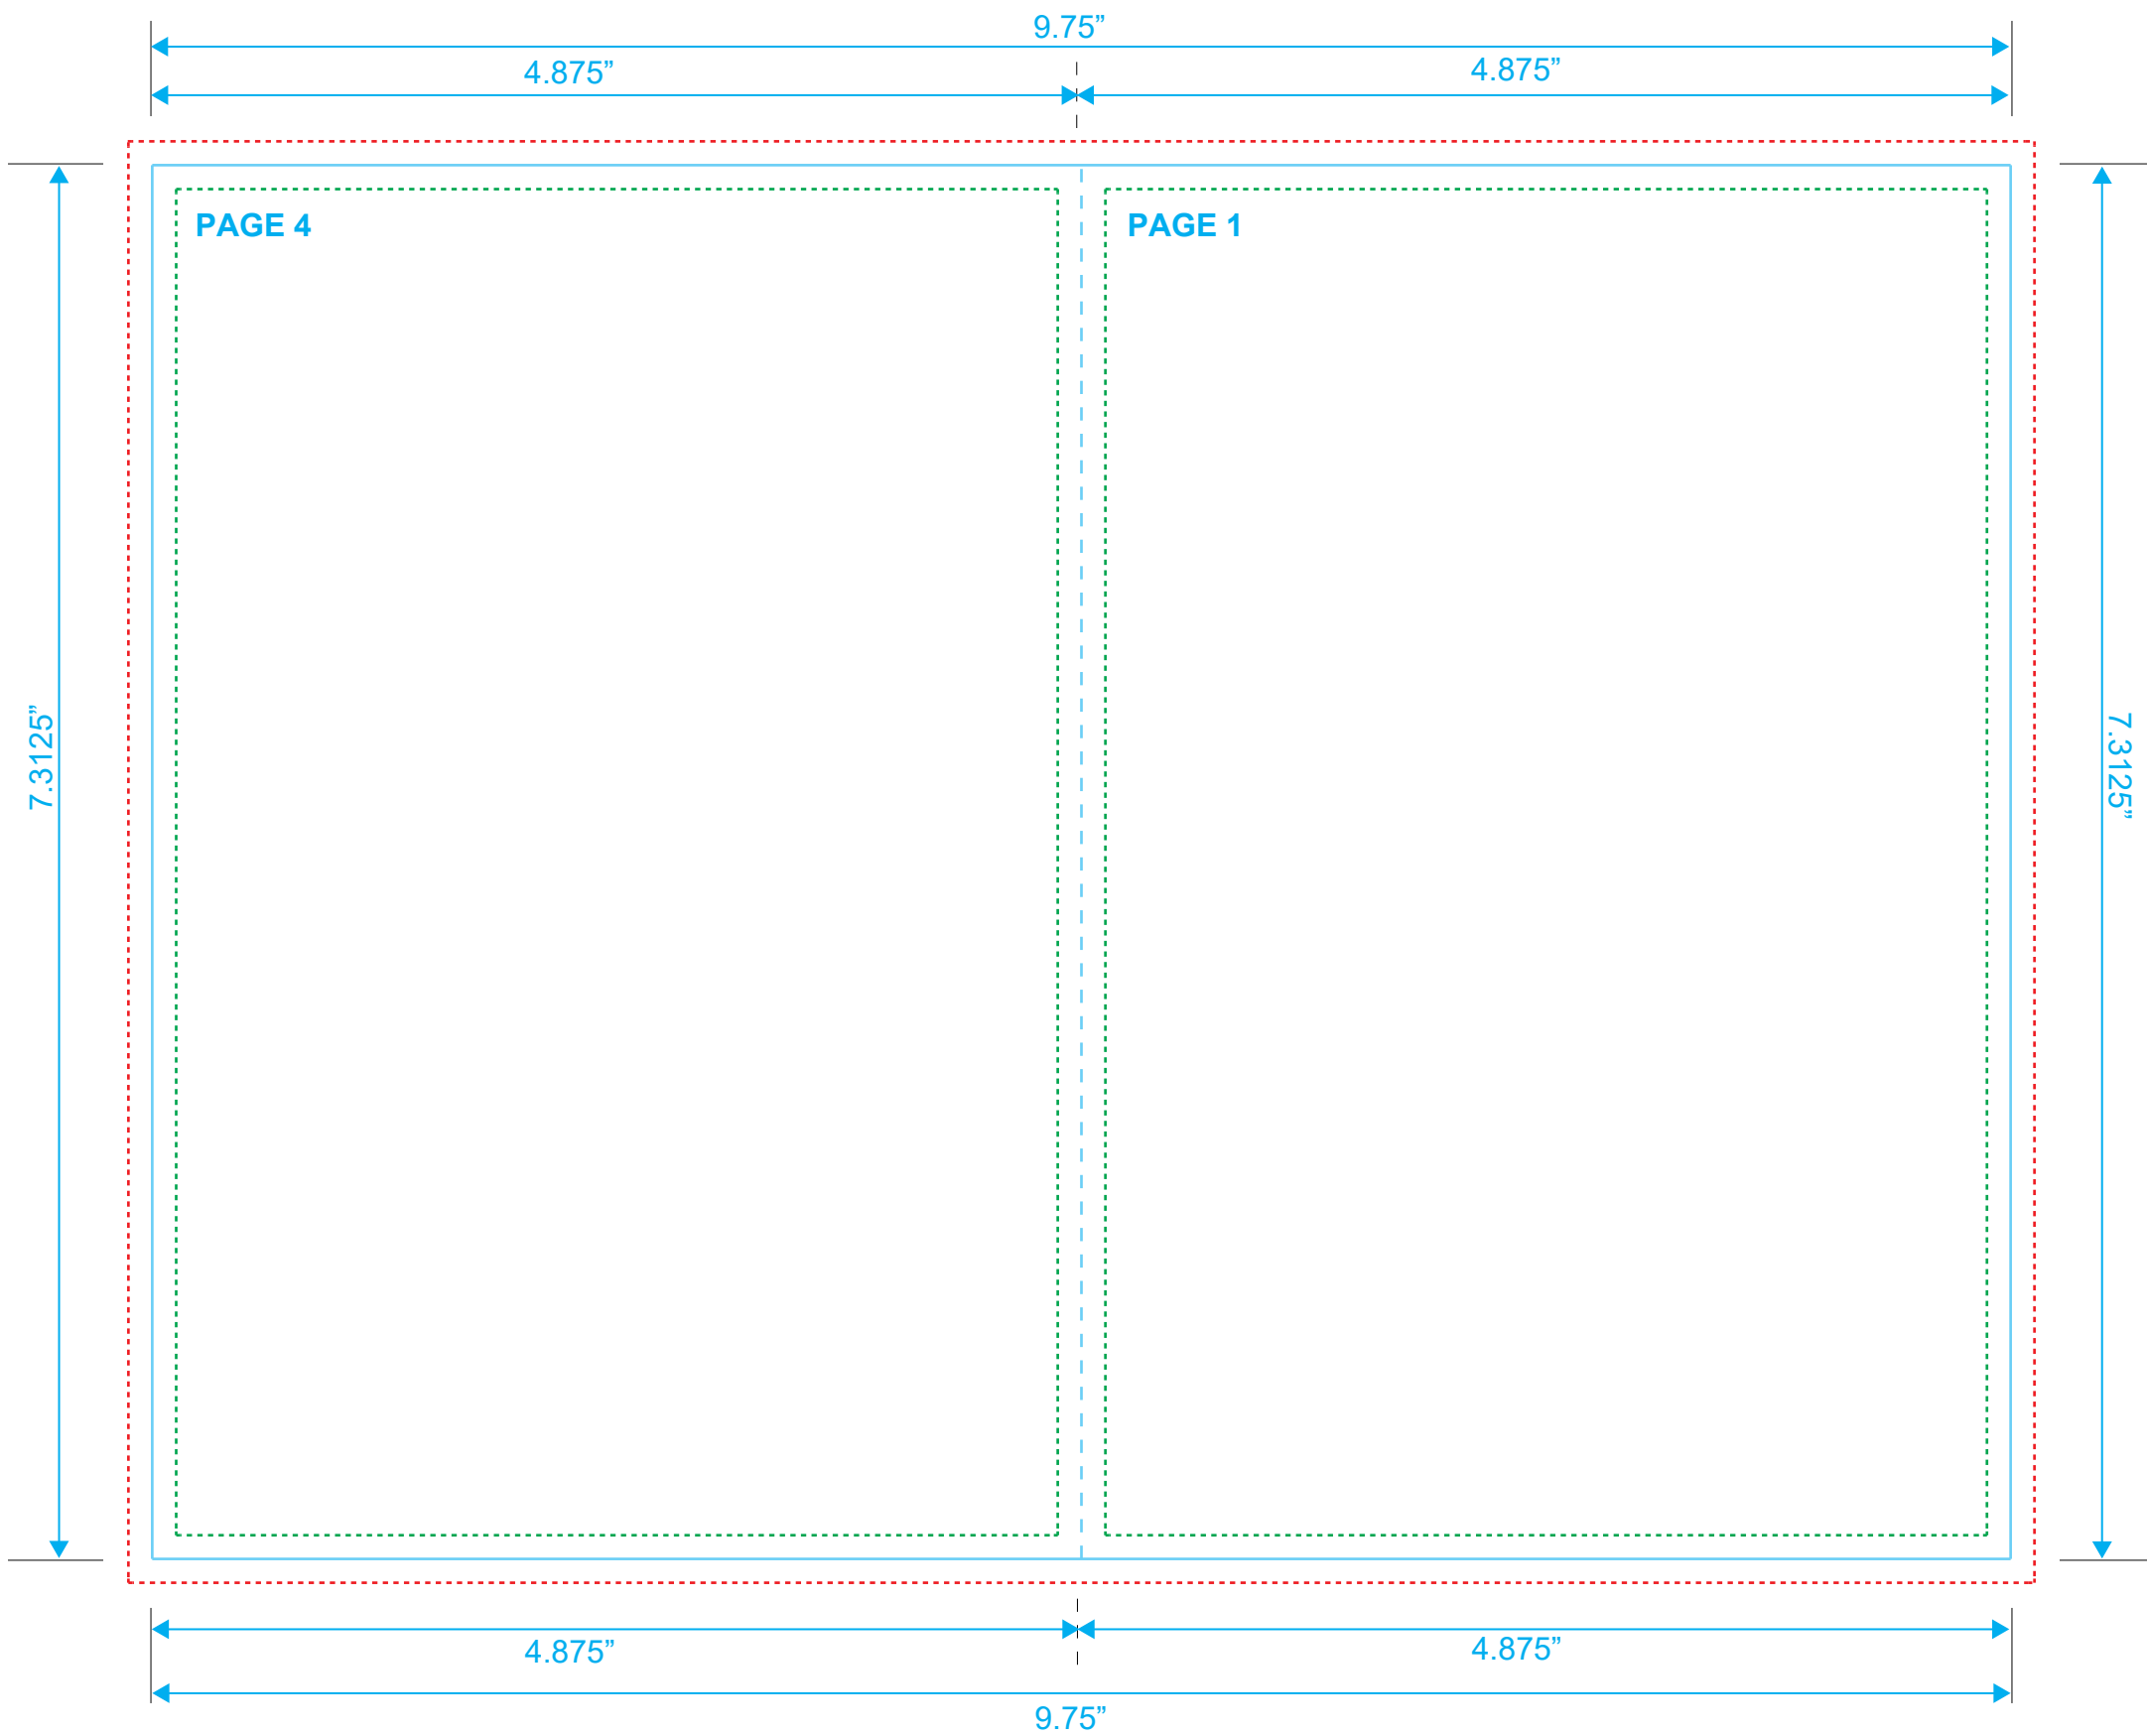

DVD BOOKLET

Reference: 4 Pages

Style: 2 Panel

Size: 9.75" x 7.3125"

Type Safety -----

Bleed Line -----

Crop Line _____

DVD BOOKLET
Reference: 4 Pages
Style: 2 Panel
Size: 9.75" x 7.3125"

Type Safety
Bleed Line
Crop Line _____