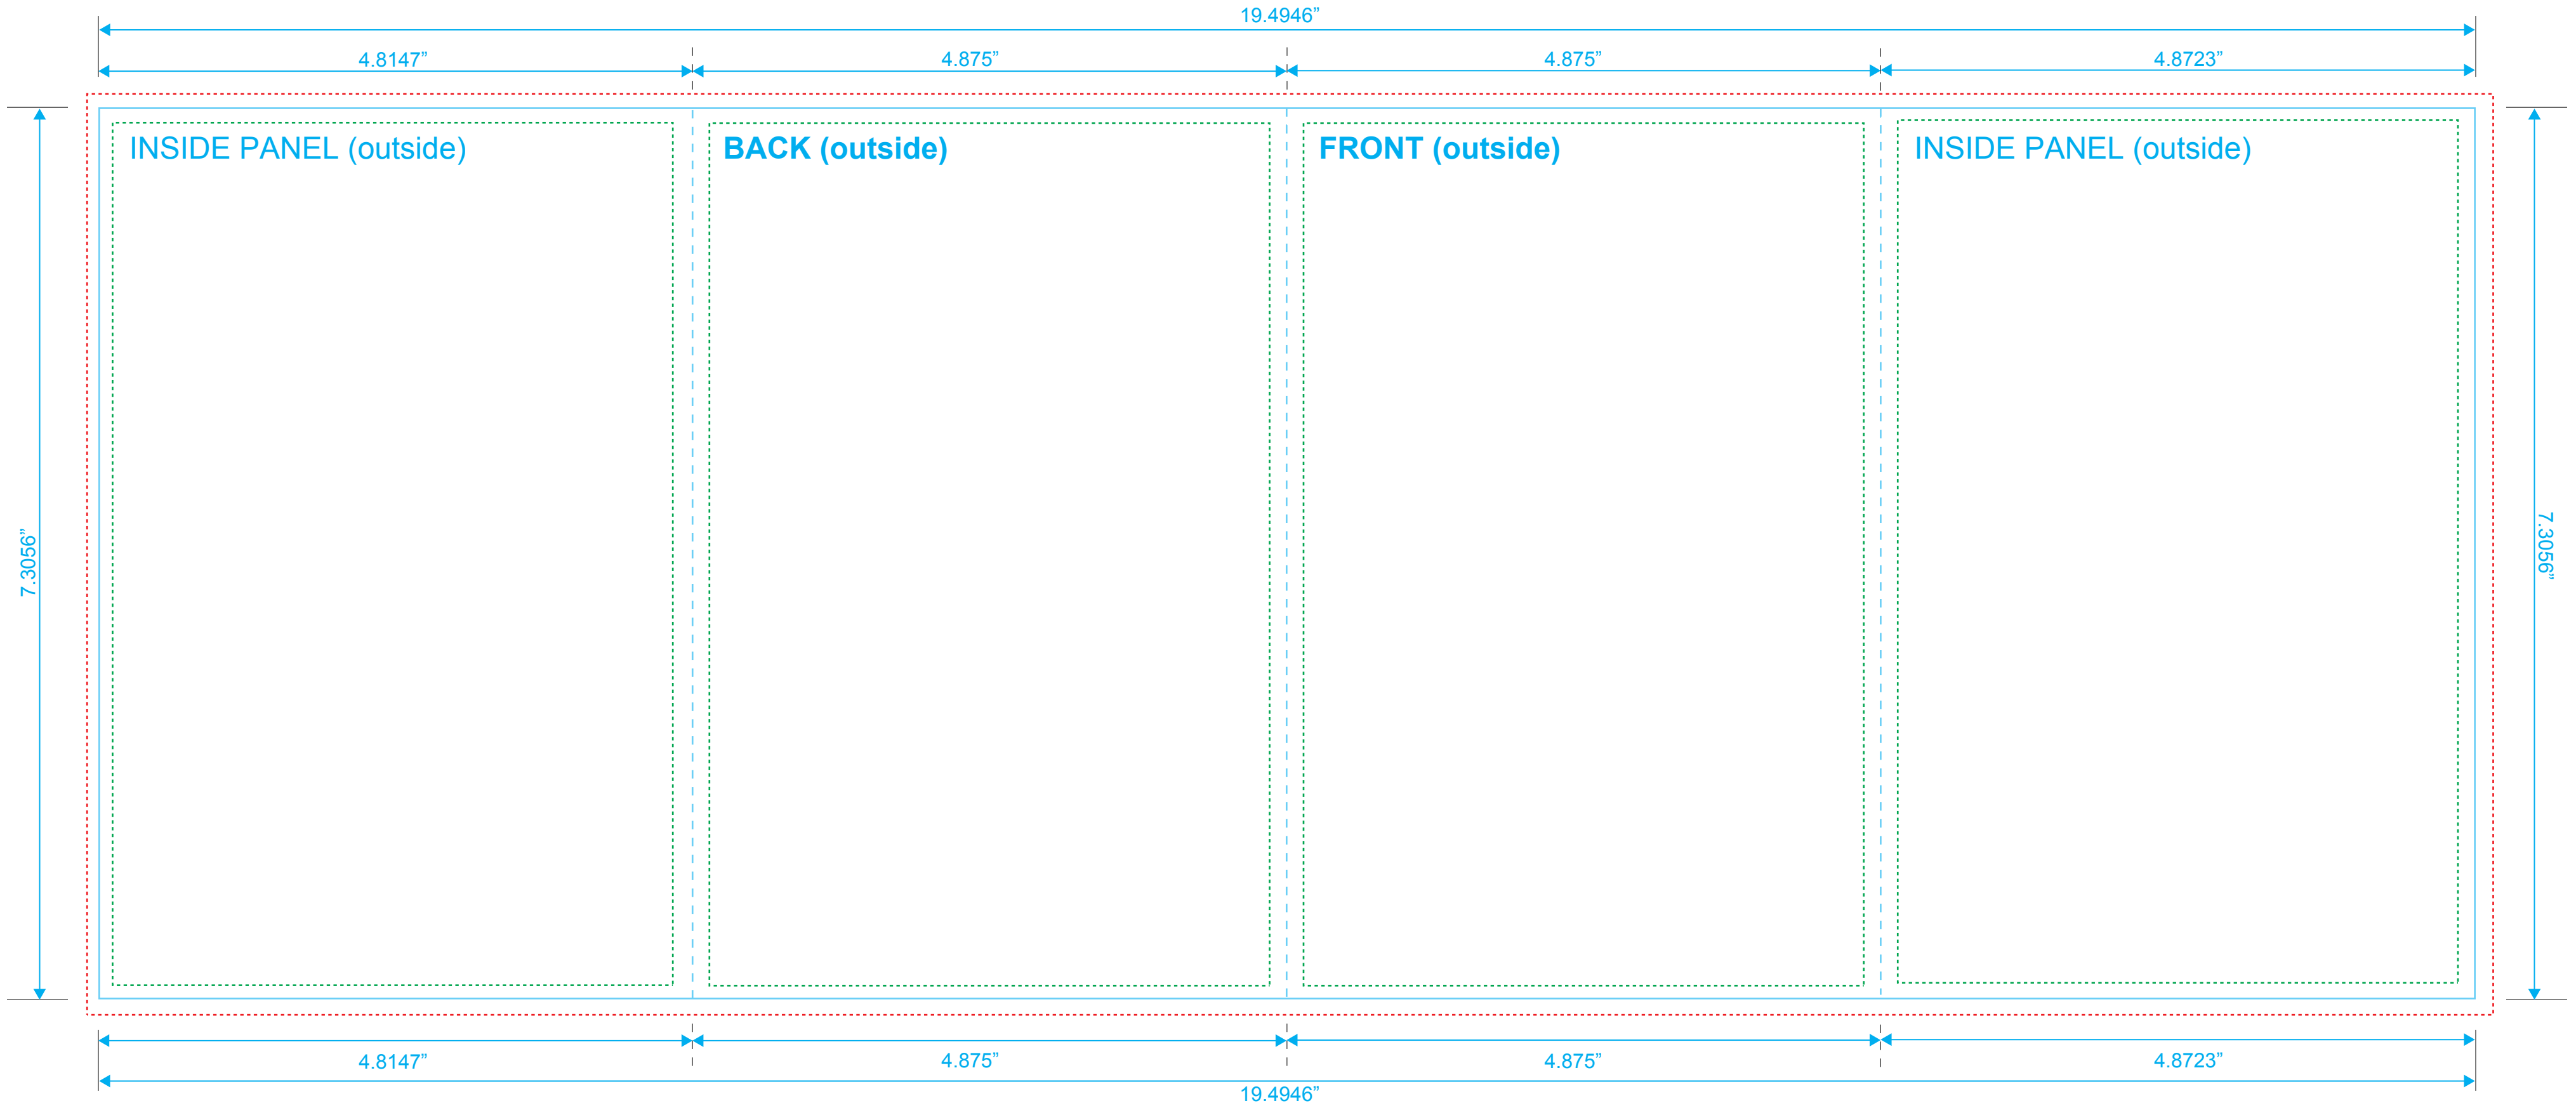

FOLDER GATE DVD
 Reference: Insert
 Style: 4 Panel
 Size: 19.4946" x 7.3056"

Type Safety
 Bleed Line
 Crop Line ———

FOLDER GATE DVD
 Reference: Insert
 Style: 4 Panel
 Size: 19.4946" x 7.3056"

Type Safety
 Bleed Line
 Crop Line ———