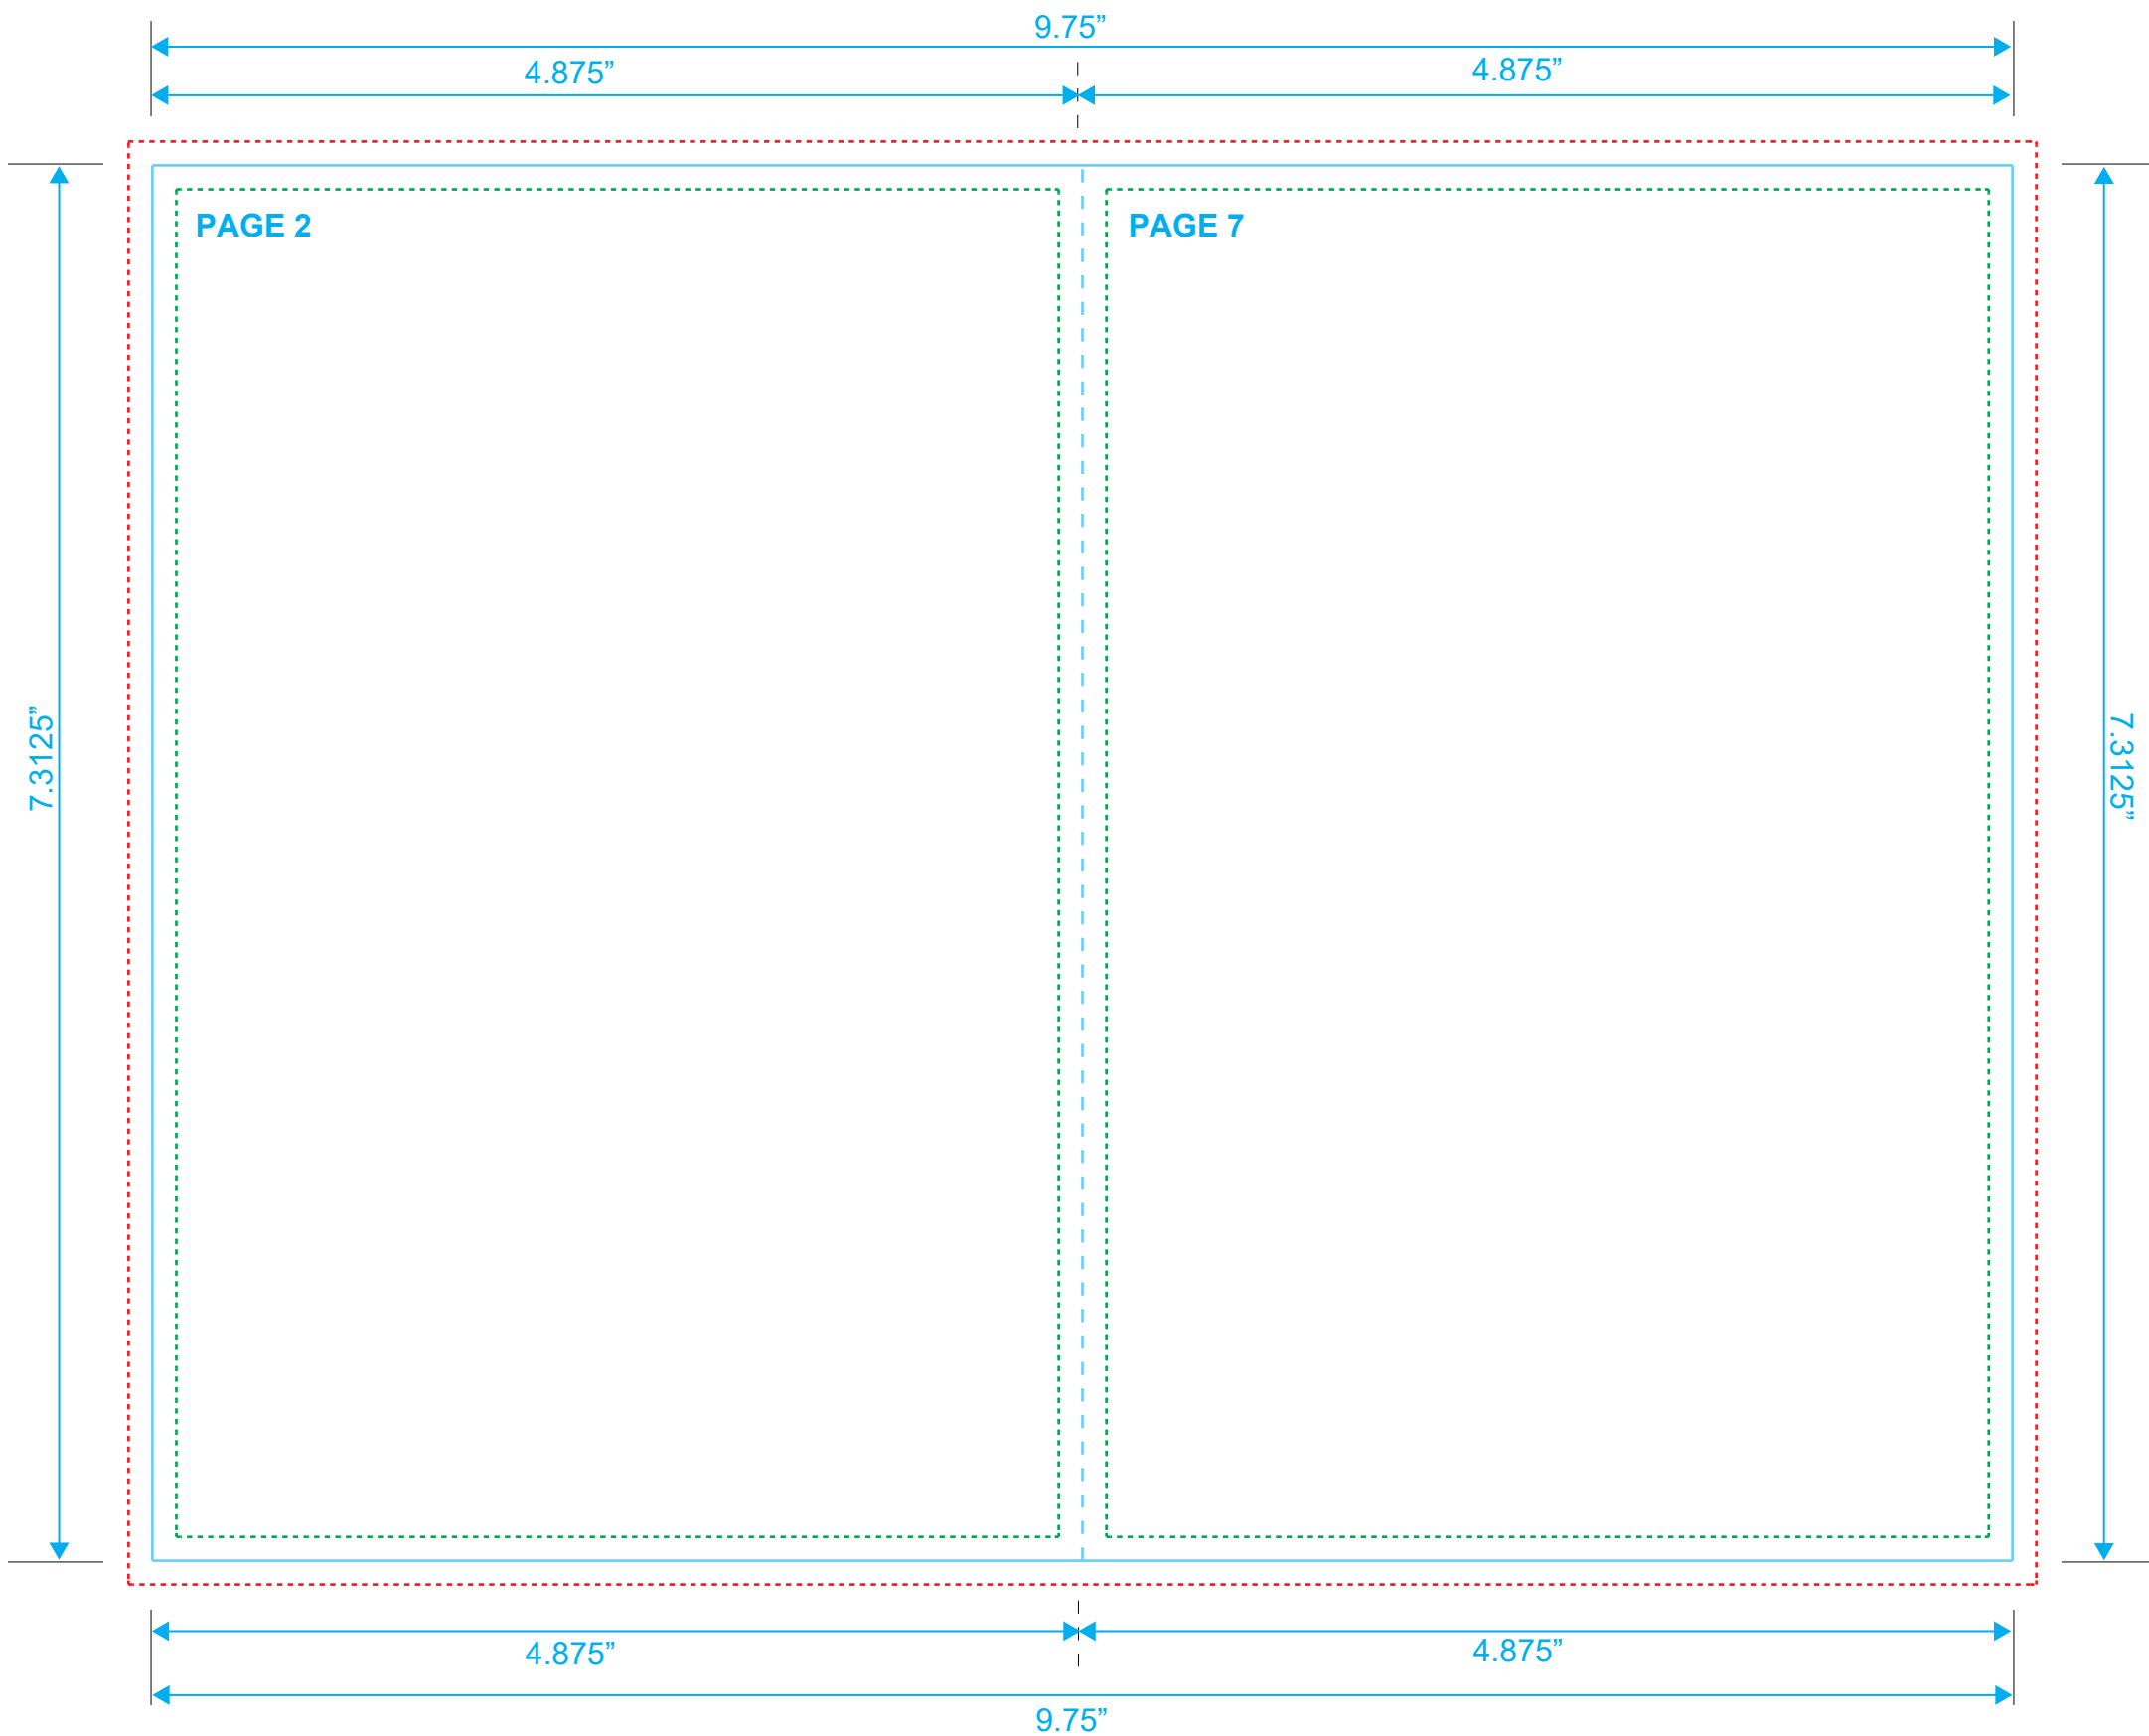

**DVD BOOKLET**  
Reference: 8 Pages  
Style: 2 Panel  
Size: 9.75" x 7.3125"

Type Safety .....  
Bleed Line .....  
Crop Line \_\_\_\_\_

# DVD BOOKLET

Reference: 8 Pages

Style: 2 Panel

Size: 9.75" x 7.3125"

Type Safety -----

Bleed Line -----

Crop Line \_\_\_\_\_

**DVD BOOKLET**  
Reference: 8 Pages  
Style: 2 Panel  
Size: 9.75" x 7.3125"

Type Safety .....  
Bleed Line .....  
Crop Line ———

**DVD BOOKLET**  
Reference: 8 Pages  
Style: 2 Panel  
Size: 9.75" x 7.3125"

Type Safety .....  
Bleed Line .....  
Crop Line \_\_\_\_\_