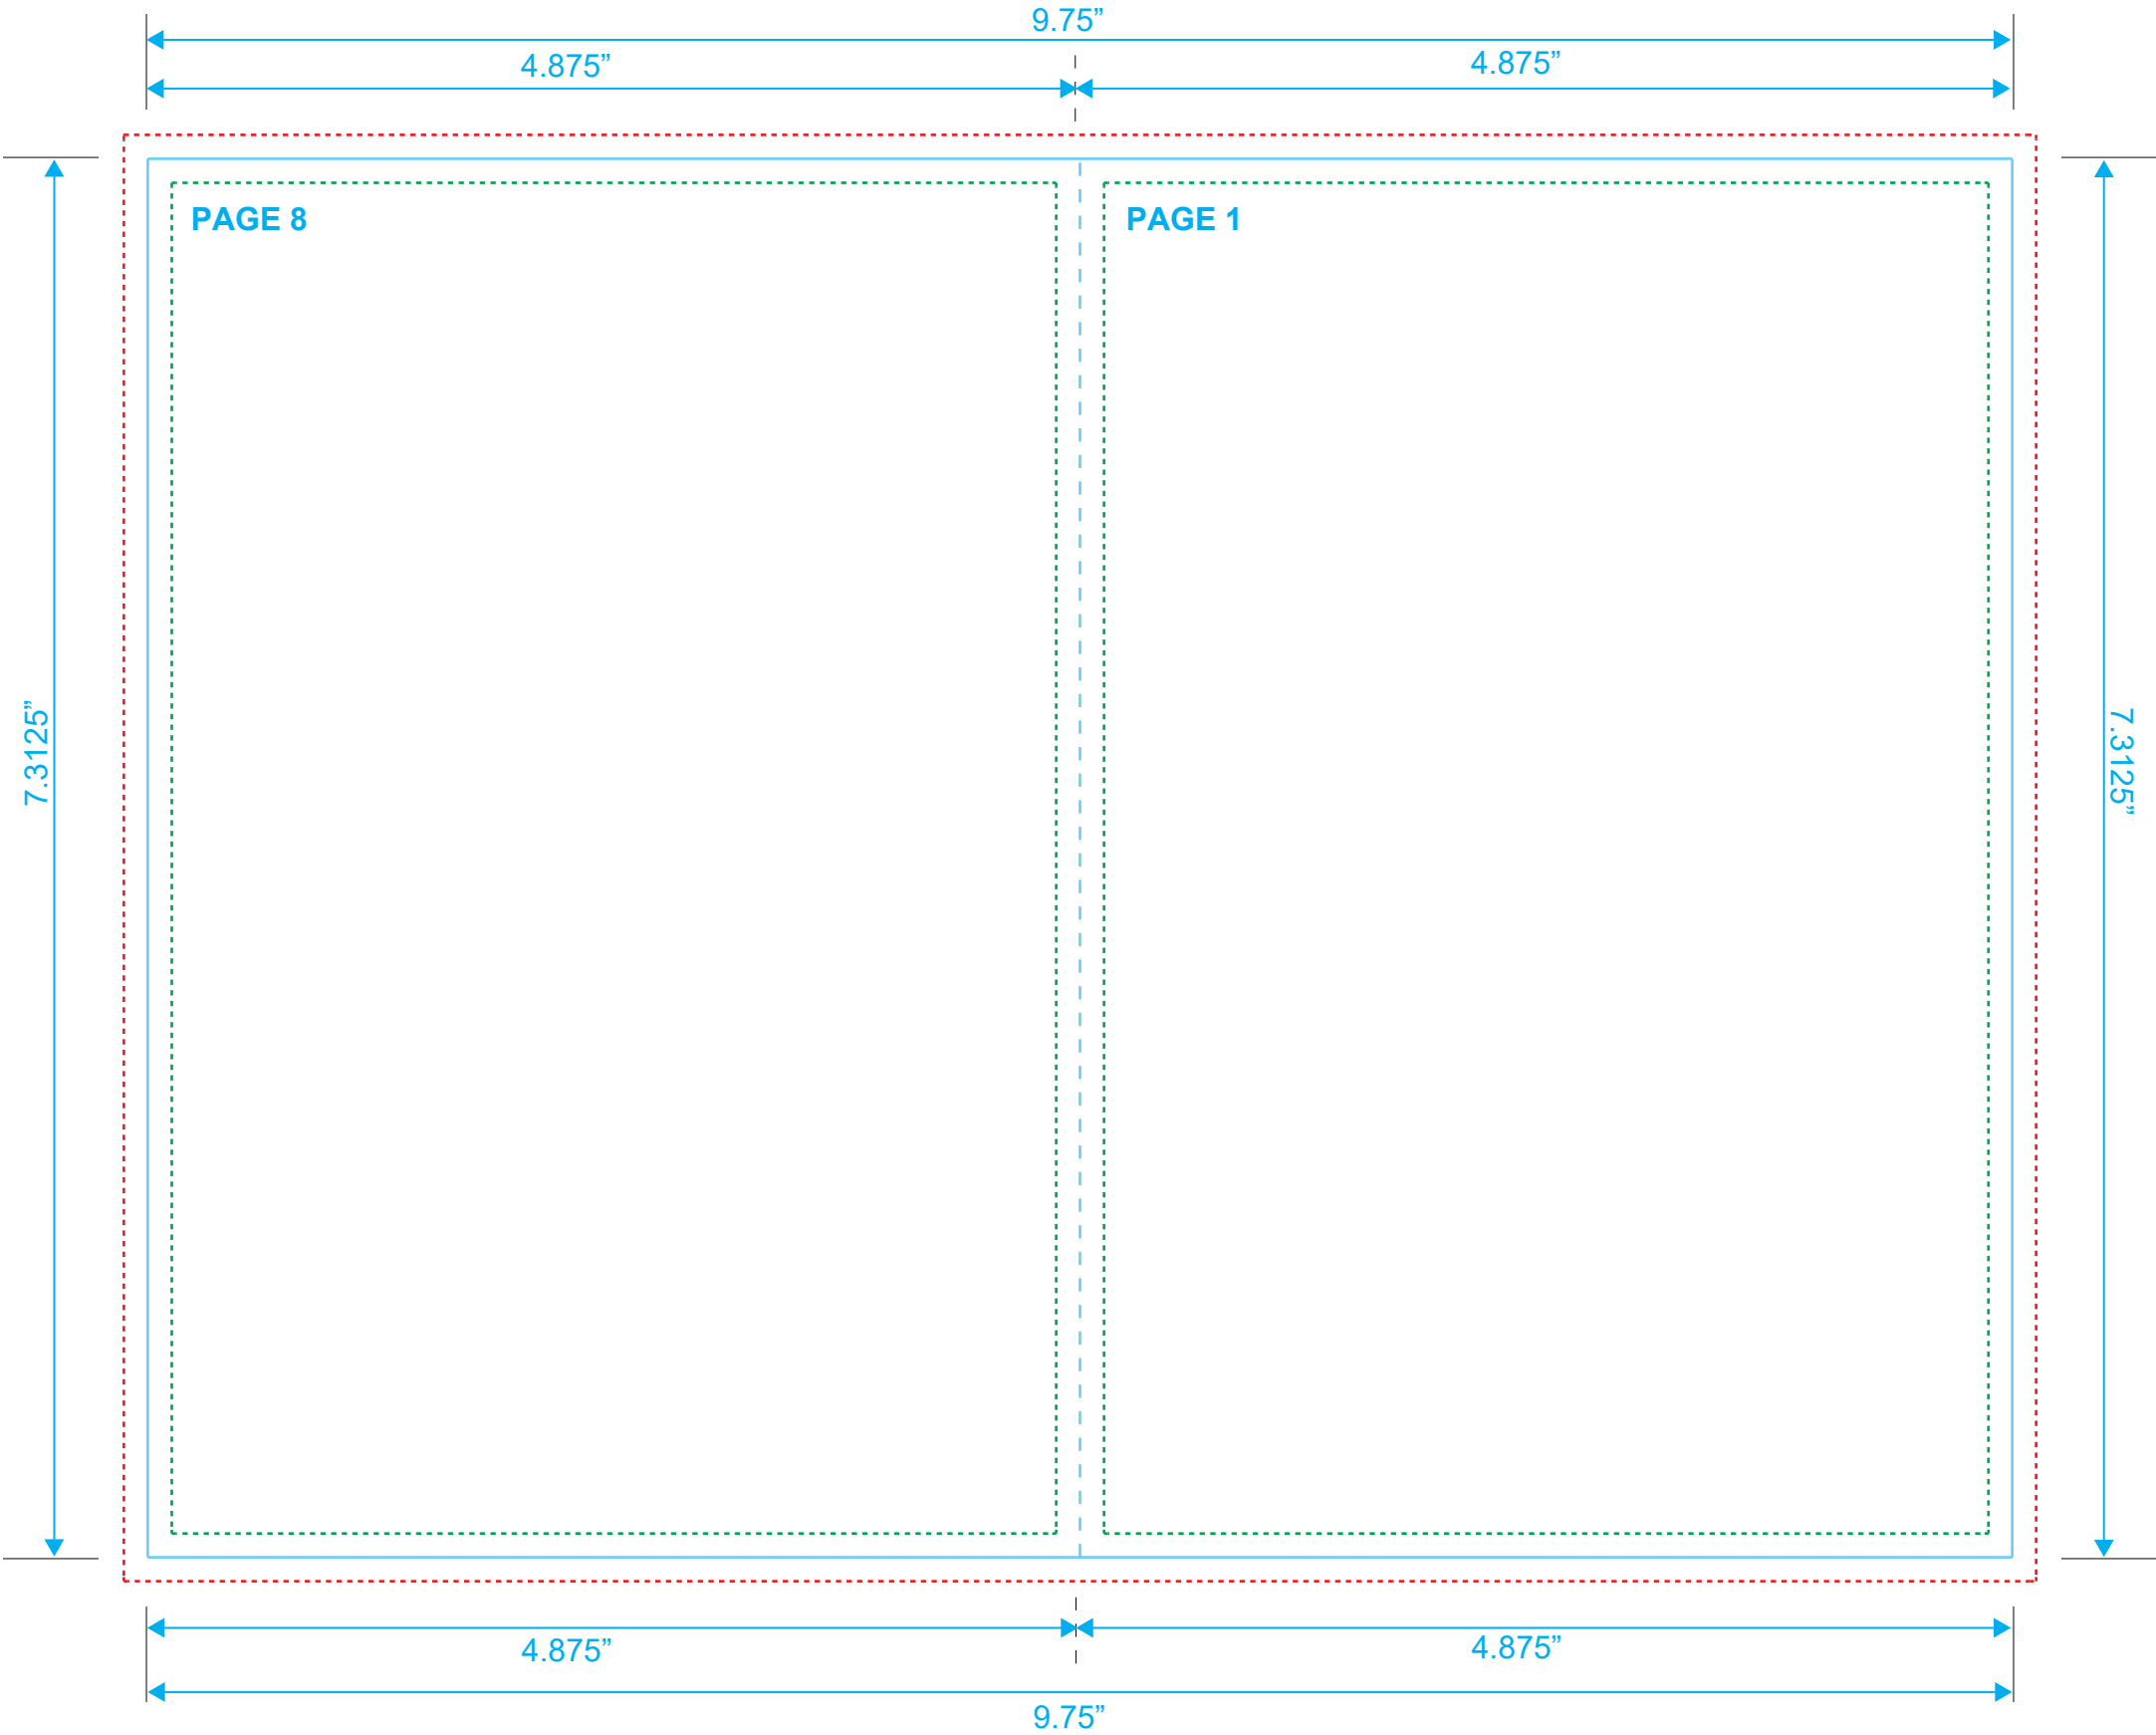

**DVD BOOKLET**  
Reference: 8 Pages  
Style: 2 Panel  
Size: 9.75" x 7.3125"

Type Safety .....  
Bleed Line .....  
Crop Line \_\_\_\_\_

# DVD BOOKLET

Reference: 8 Pages

Style: 2 Panel

Size: 9.75" x 7.3125"

Type Safety -----

Bleed Line -----

Crop Line \_\_\_\_\_

**DVD BOOKLET**  
Reference: 8 Pages  
Style: 2 Panel  
Size: 9.75" x 7.3125"

Type Safety .....  
Bleed Line .....  
Crop Line ———

**DVD BOOKLET**  
Reference: 8 Pages  
Style: 2 Panel  
Size: 9.75" x 7.3125"

Type Safety .....  
Bleed Line .....  
Crop Line \_\_\_\_\_