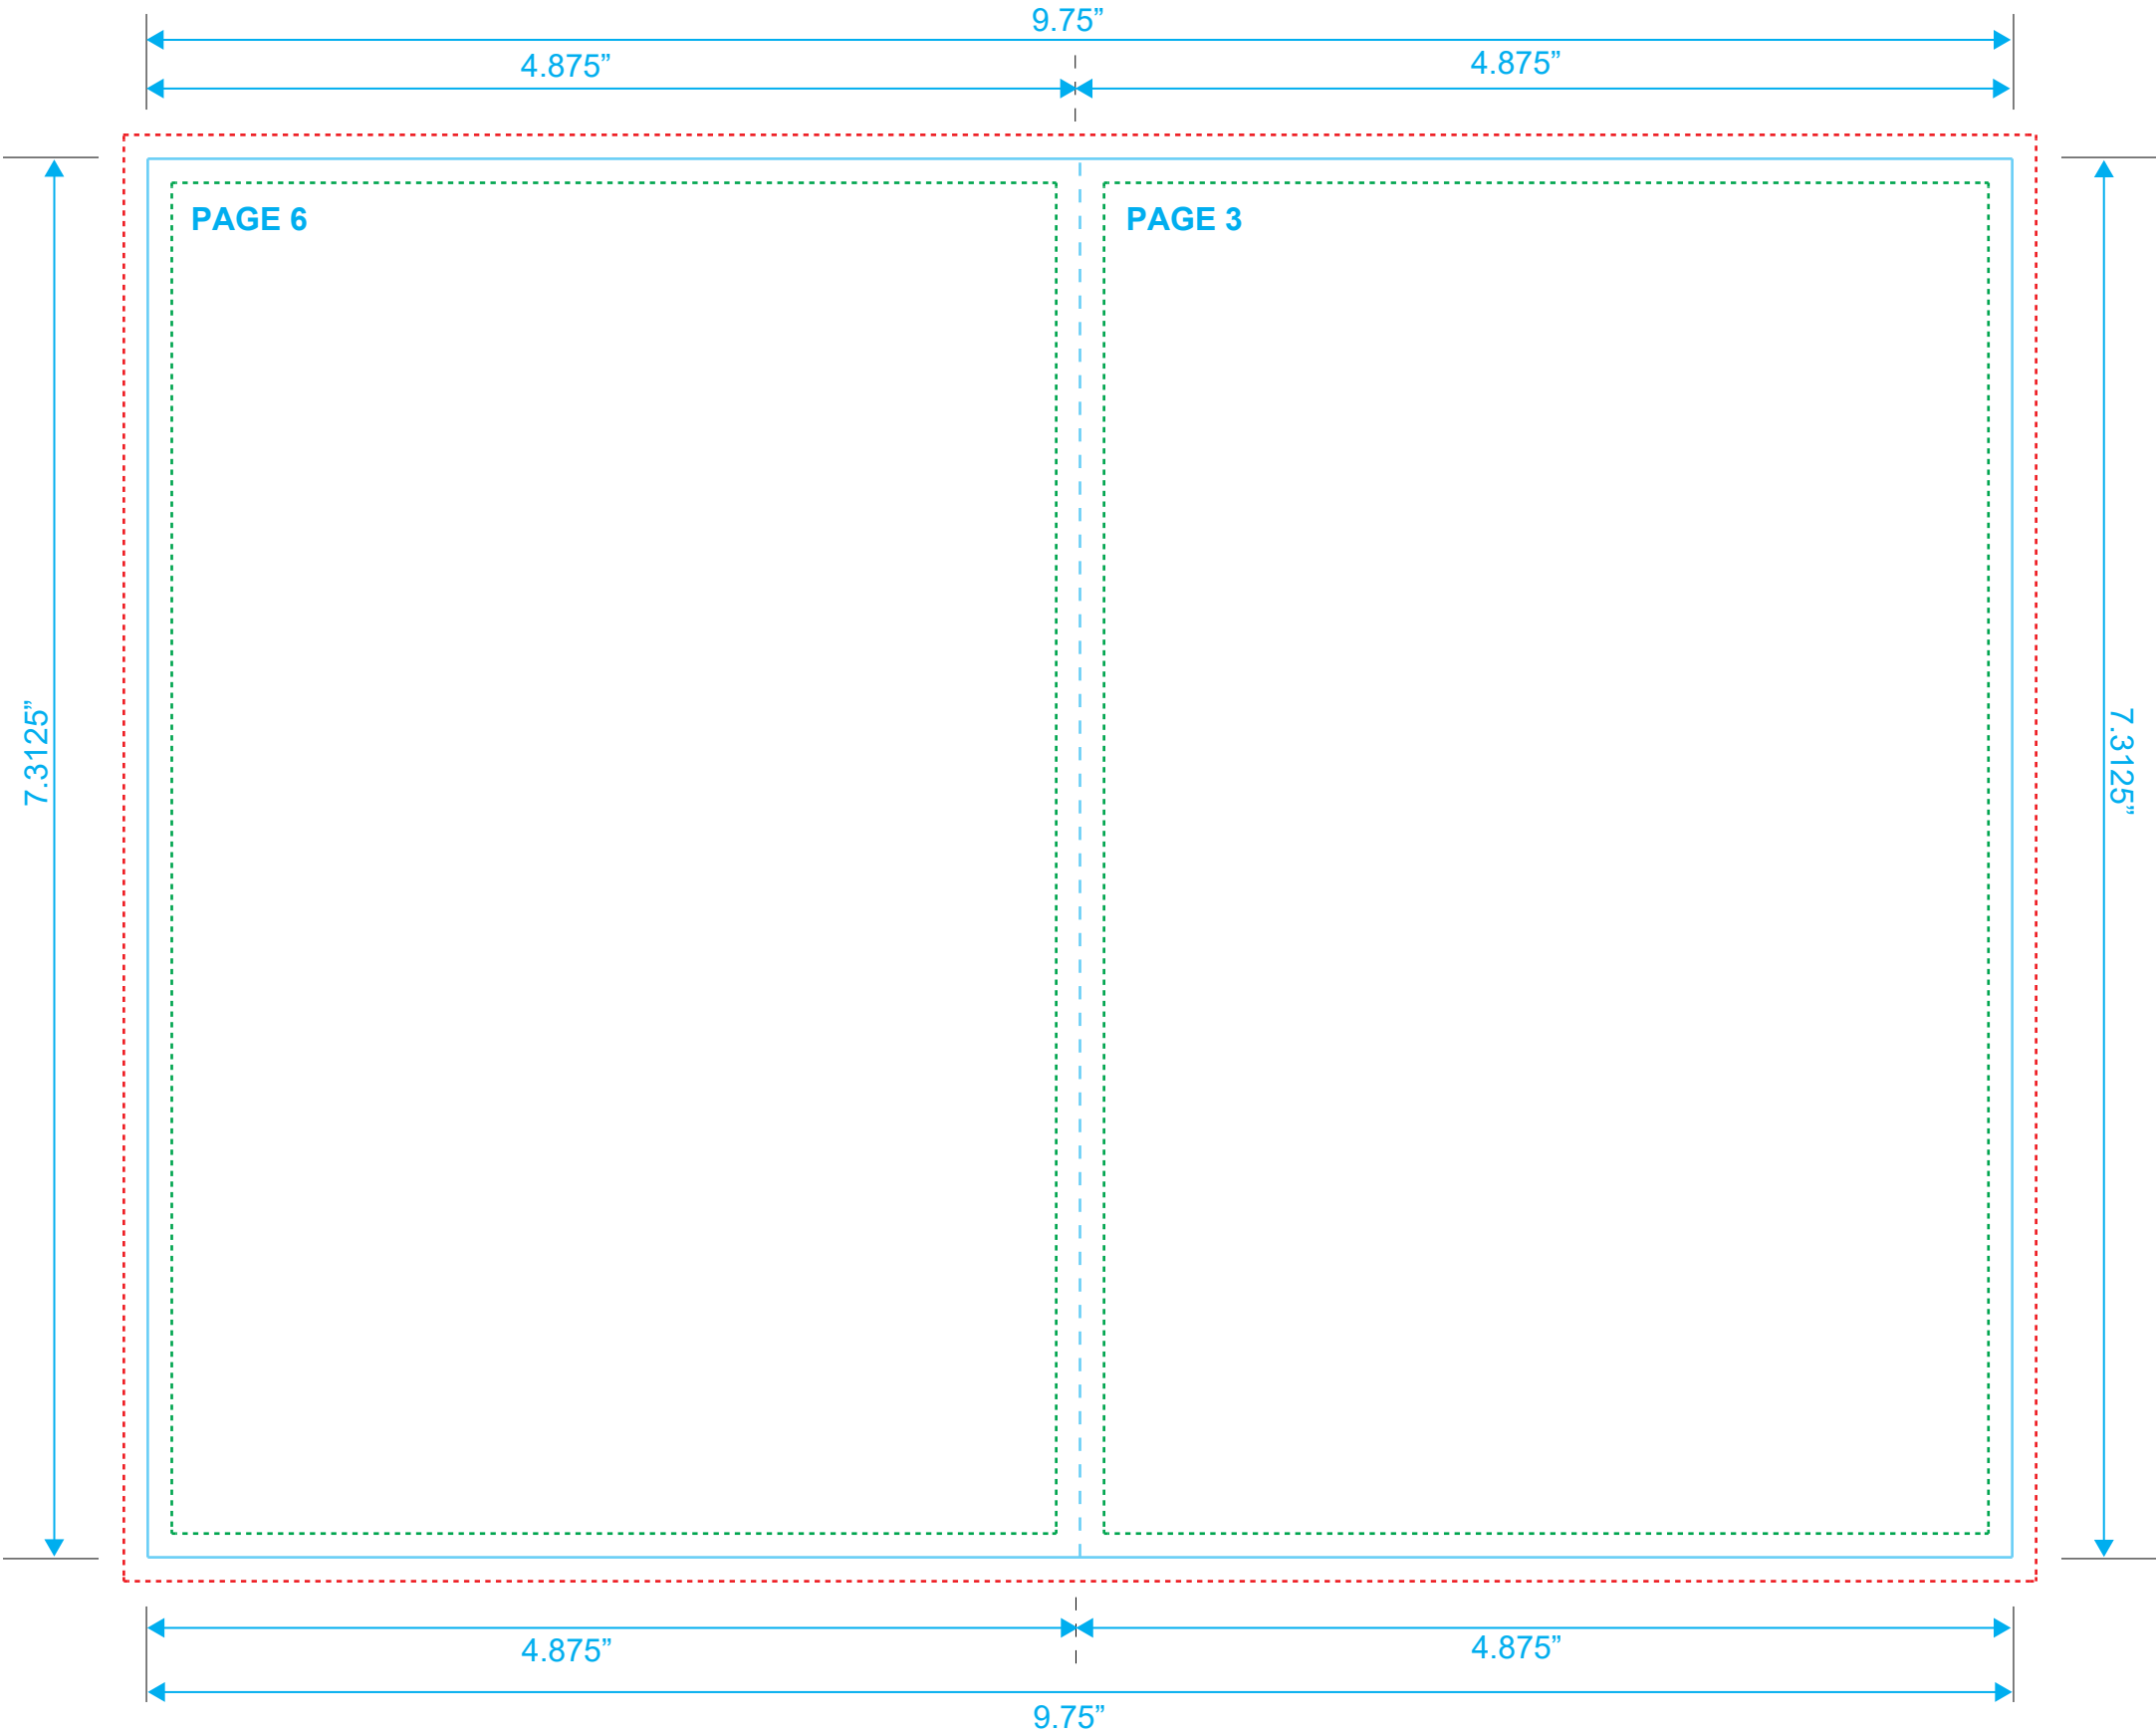

**DVD BOOKLET**  
Reference: 8 Pages  
Style: 2 Panel  
Size: 9.75" x 7.3125"

Type Safety .....  
Bleed Line .....  
Crop Line \_\_\_\_\_

# DVD BOOKLET

Reference: 8 Pages

Style: 2 Panel

Size: 9.75" x 7.3125"

Type Safety -----

Bleed Line -----

Crop Line \_\_\_\_\_

**DVD BOOKLET**  
Reference: 8 Pages  
Style: 2 Panel  
Size: 9.75" x 7.3125"

Type Safety .....  
Bleed Line .....  
Crop Line ———

**DVD BOOKLET**  
Reference: 8 Pages  
Style: 2 Panel  
Size: 9.75" x 7.3125"

Type Safety .....  
Bleed Line .....  
Crop Line \_\_\_\_\_