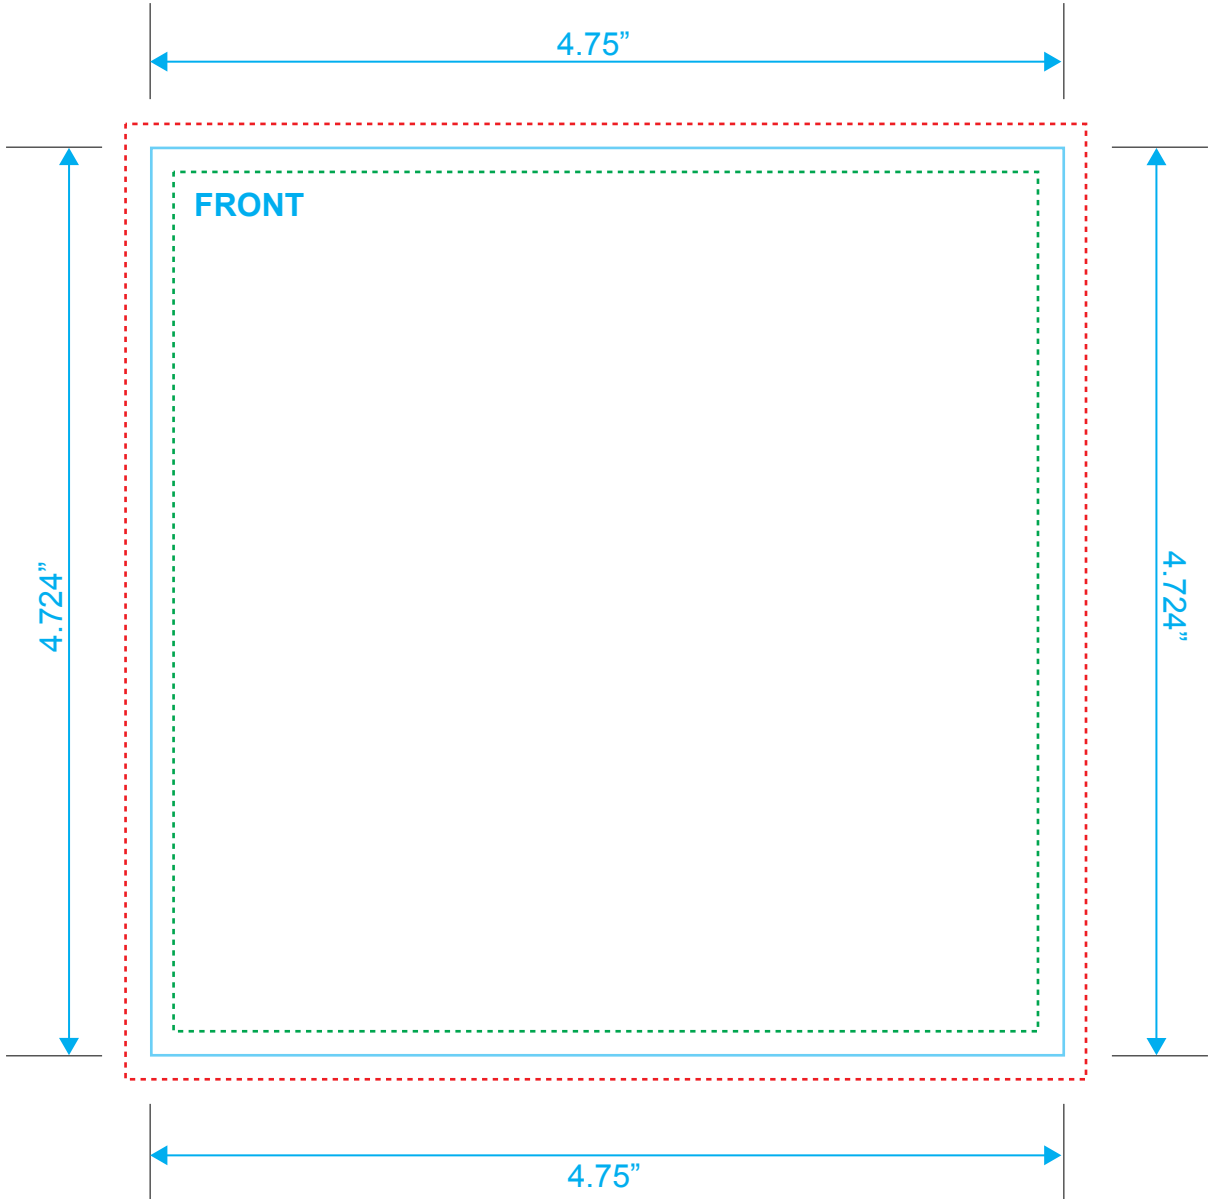

INSERT

Reference: Insert

Style: 1 Panel

Size: 4.75" x 4.724"

Type Safety 

Bleed Line 

Crop Line 

INSERT

Reference: Insert

Style: 1 Panel

Size: 4.75" x 4.724"

Type Safety 

Bleed Line 

Crop Line 