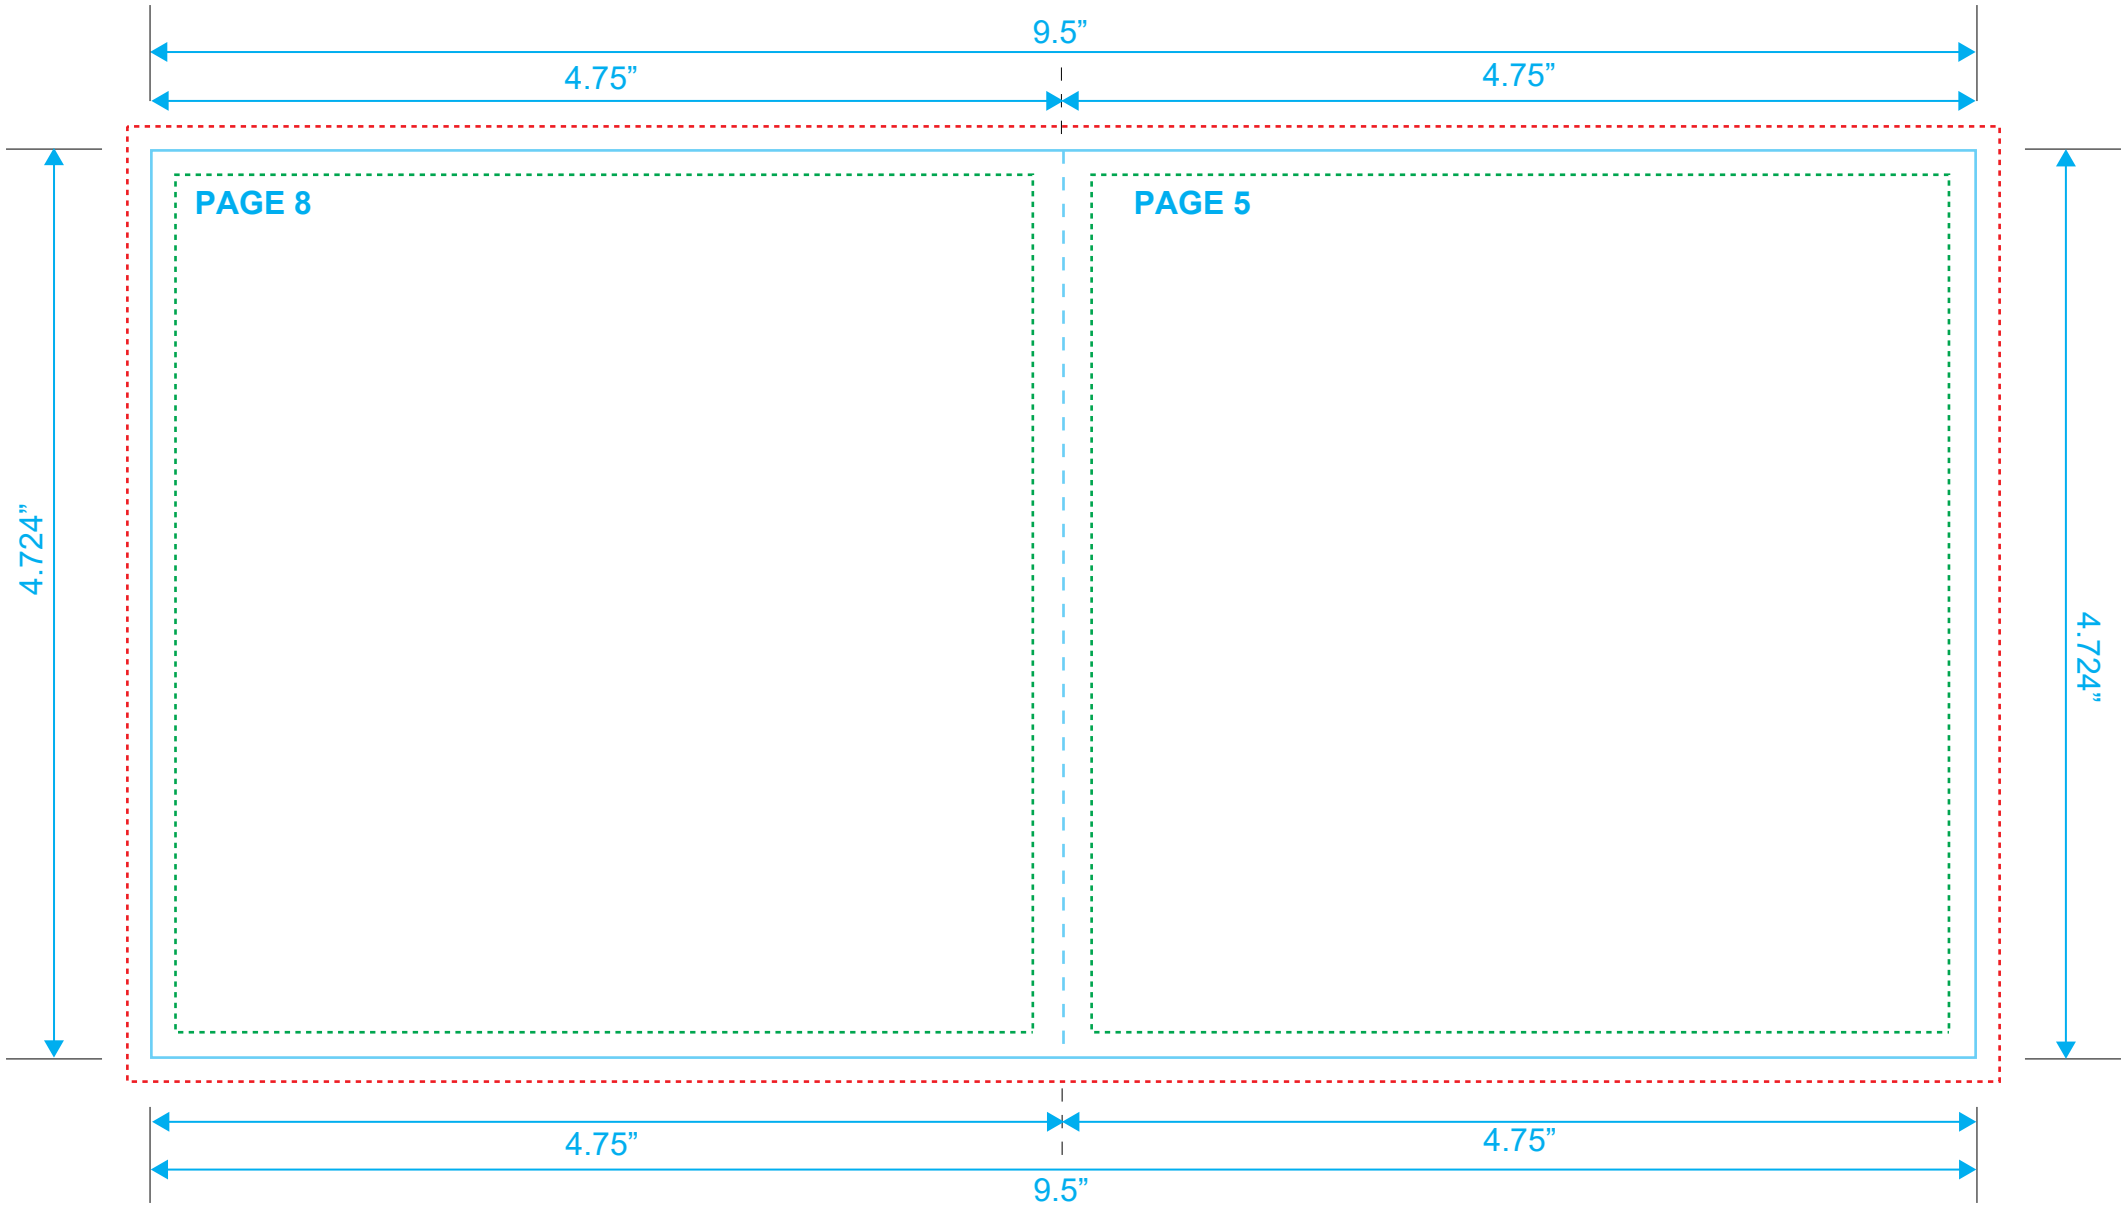

BOOKLET

Reference: 12 Pages

Style: 2 Panel

Size: 9.5" x 4.724"

Type Safety

Bleed Line

Crop Line