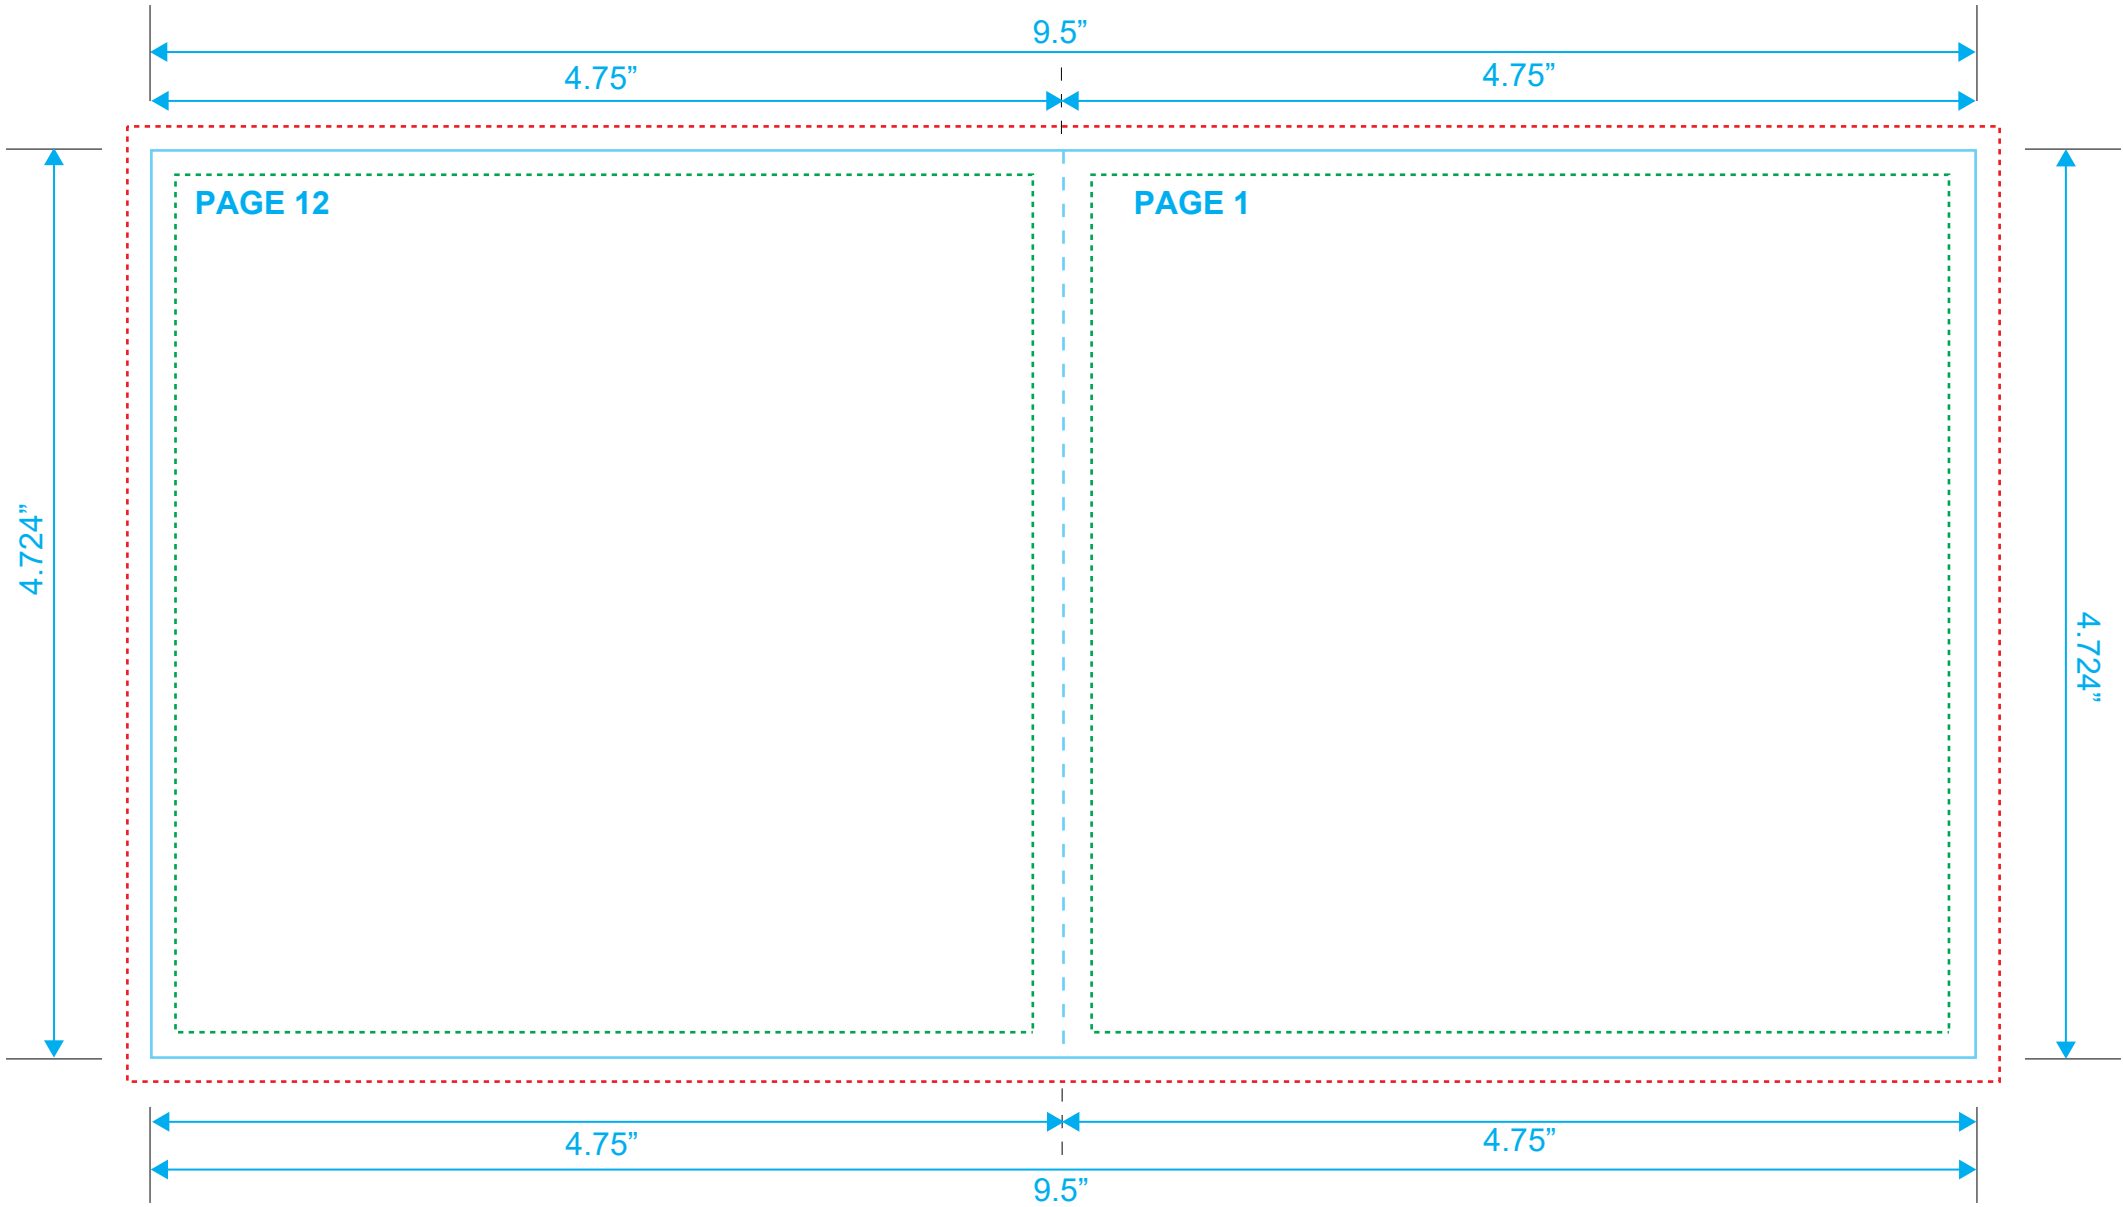

BOOKLET
Reference: 12 Pages
Style: 2 Panel
Size: 9.5" x 4.724"

Type Safety .....
Bleed Line .....
Crop Line ———