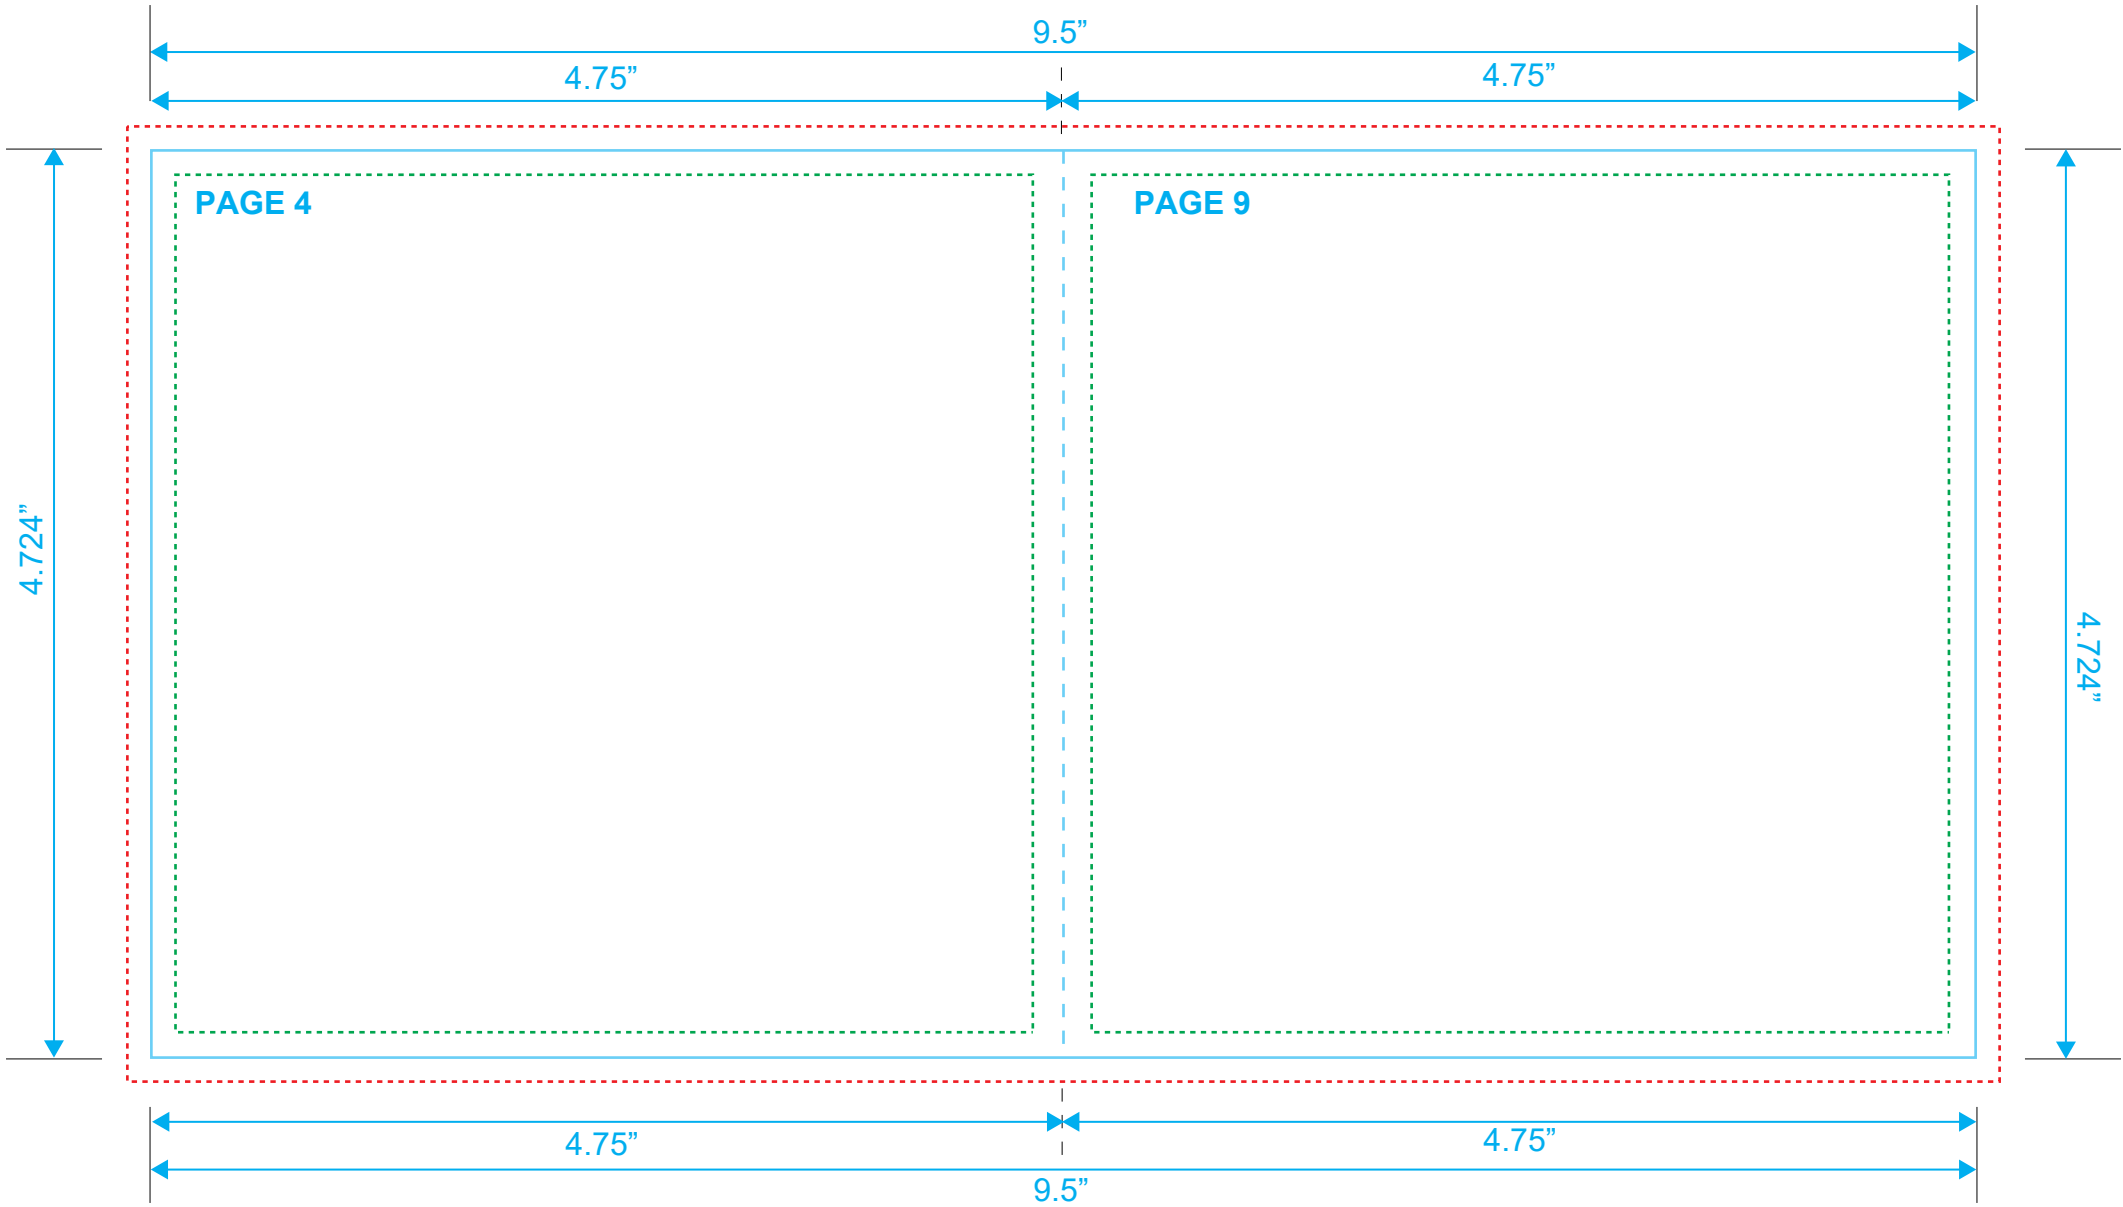

BOOKLET
Reference: 12 Pages
Style: 2 Panel
Size: 9.5" x 4.724"

Type Safety .....
Bleed Line .....
Crop Line _____