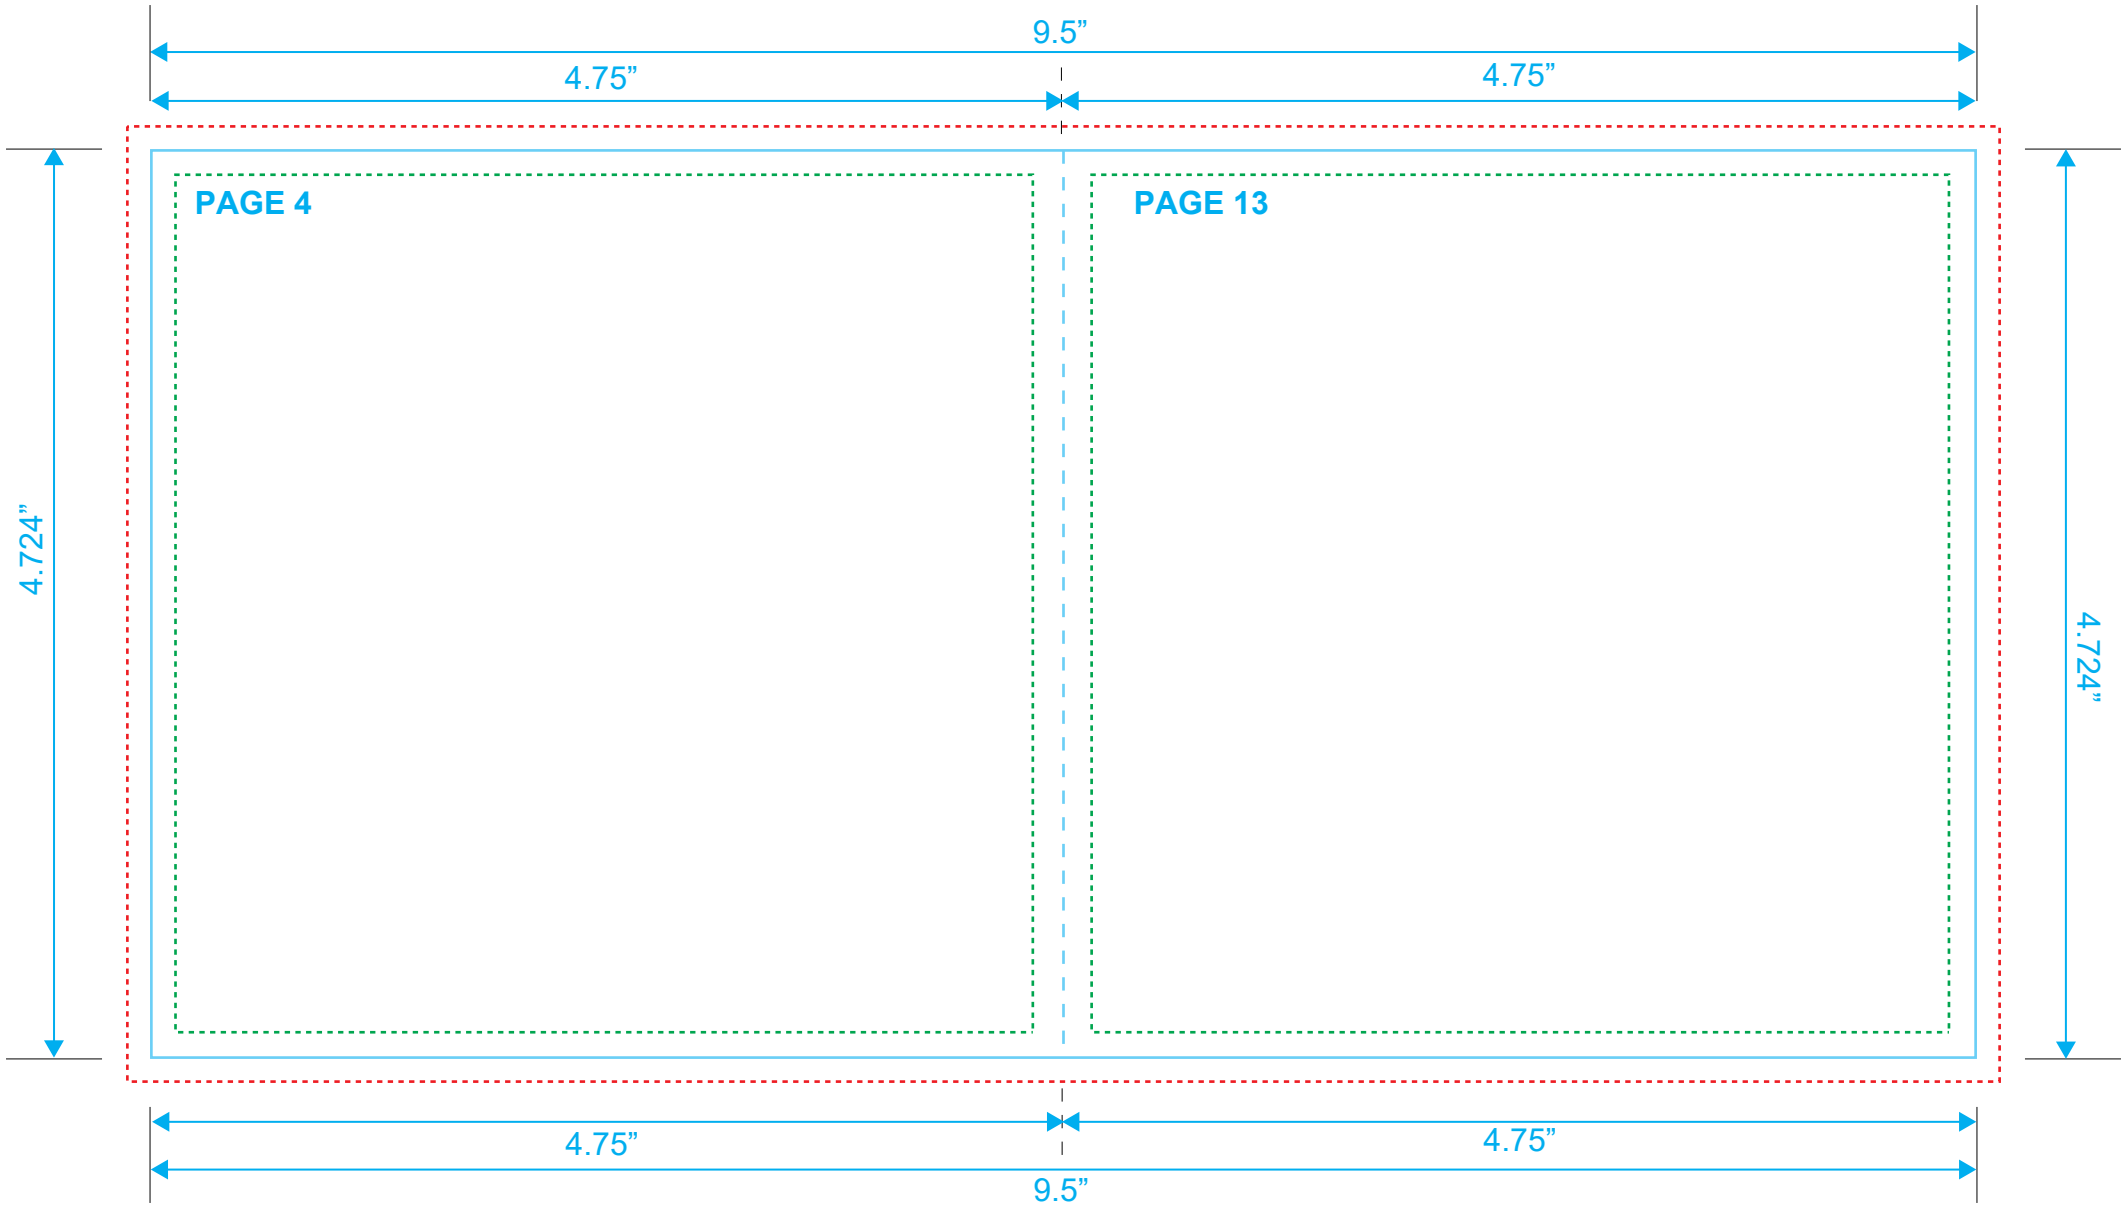

BOOKLET
Reference: 16 Pages
Style: 2 Panel
Size: 9.5" x 4.724"

Type Safety .....
Bleed Line .....
Crop Line _____