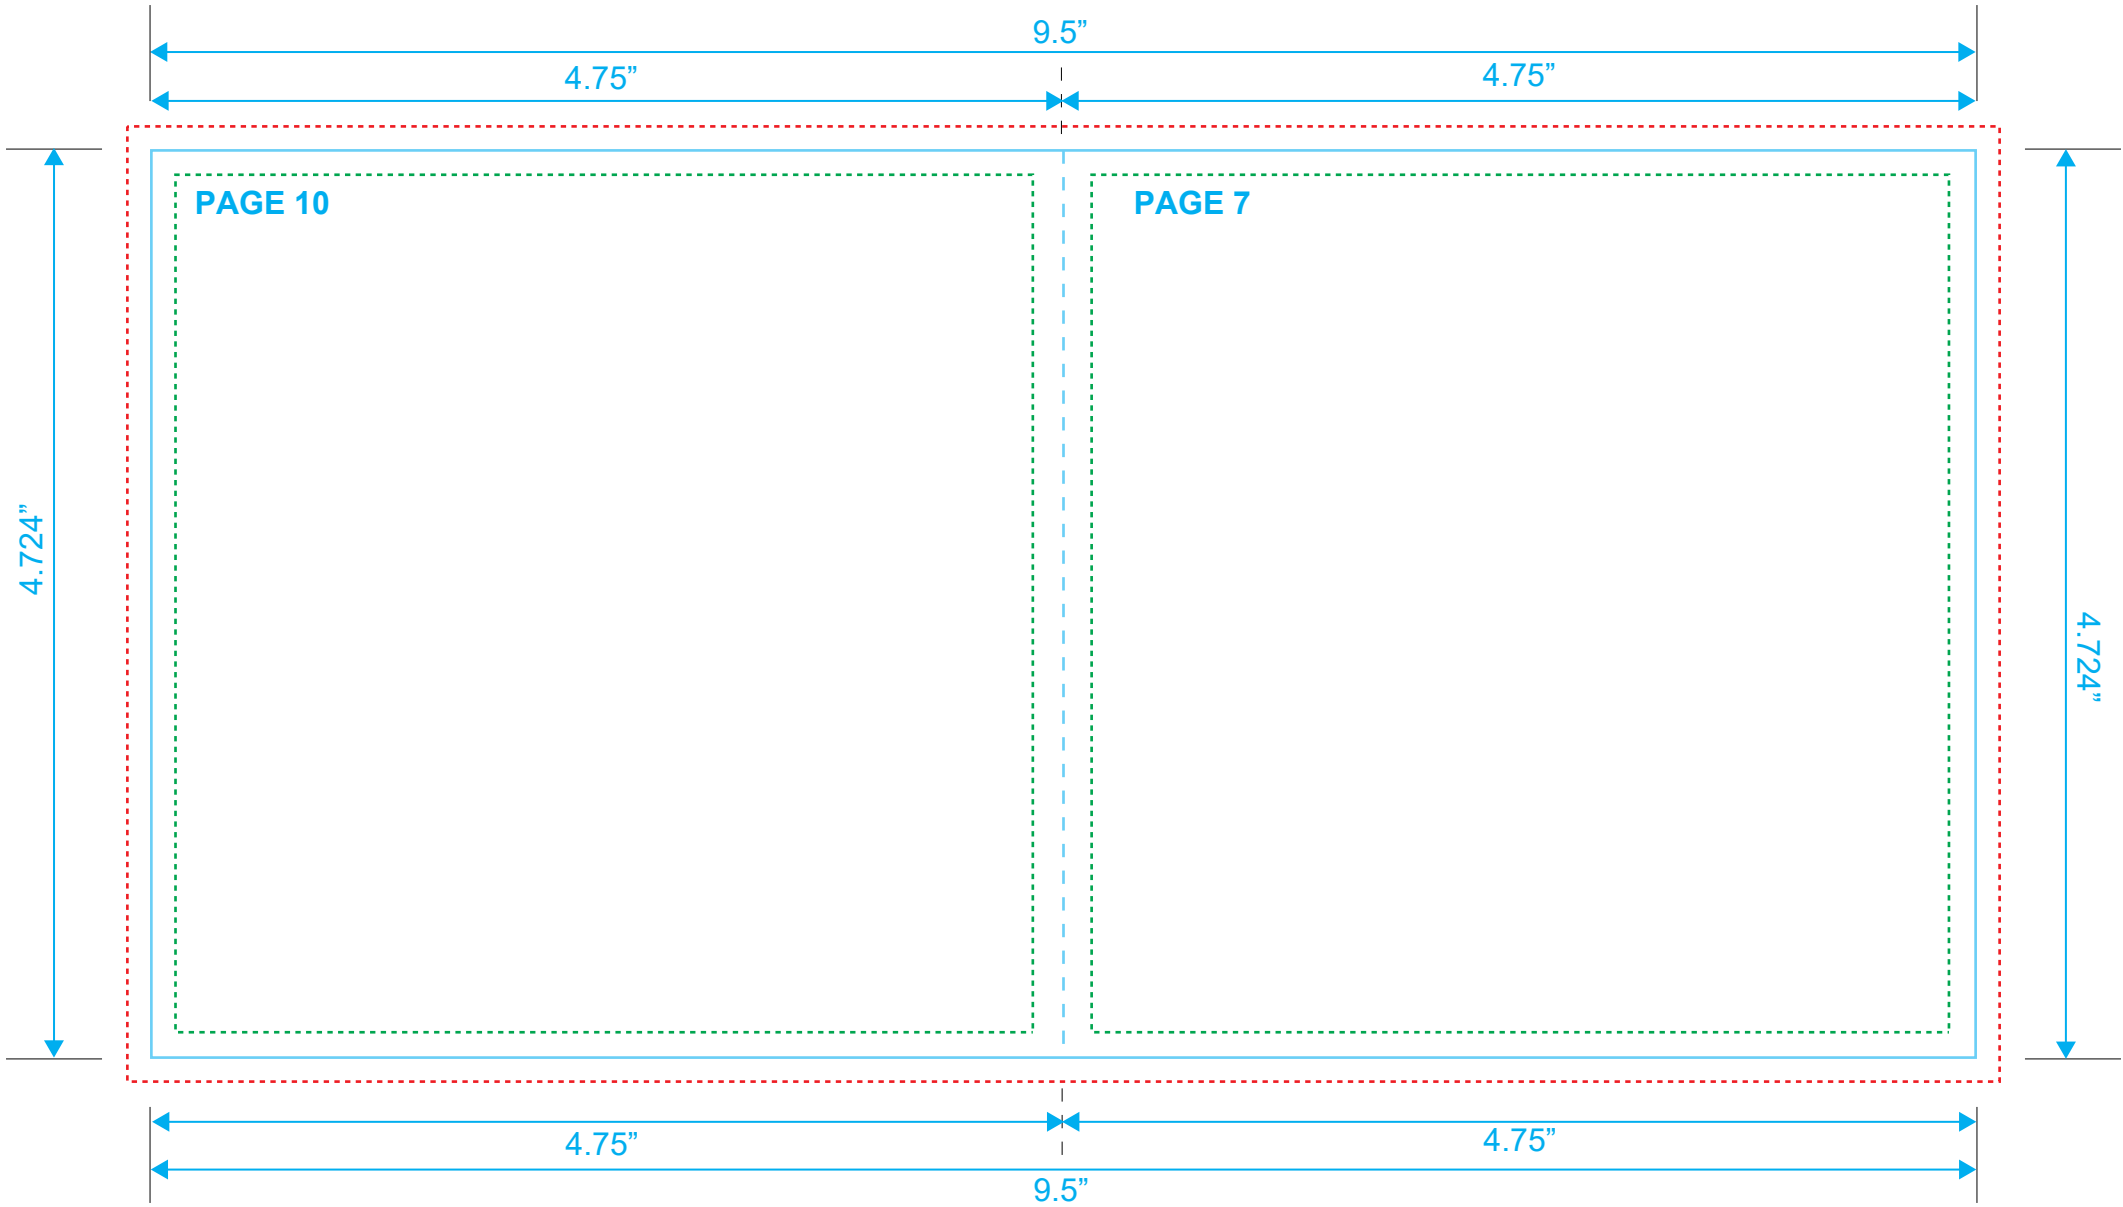

BOOKLET
Reference: 16 Pages
Style: 2 Panel
Size: 9.5" x 4.724"

Type Safety .....
Bleed Line .....
Crop Line _____