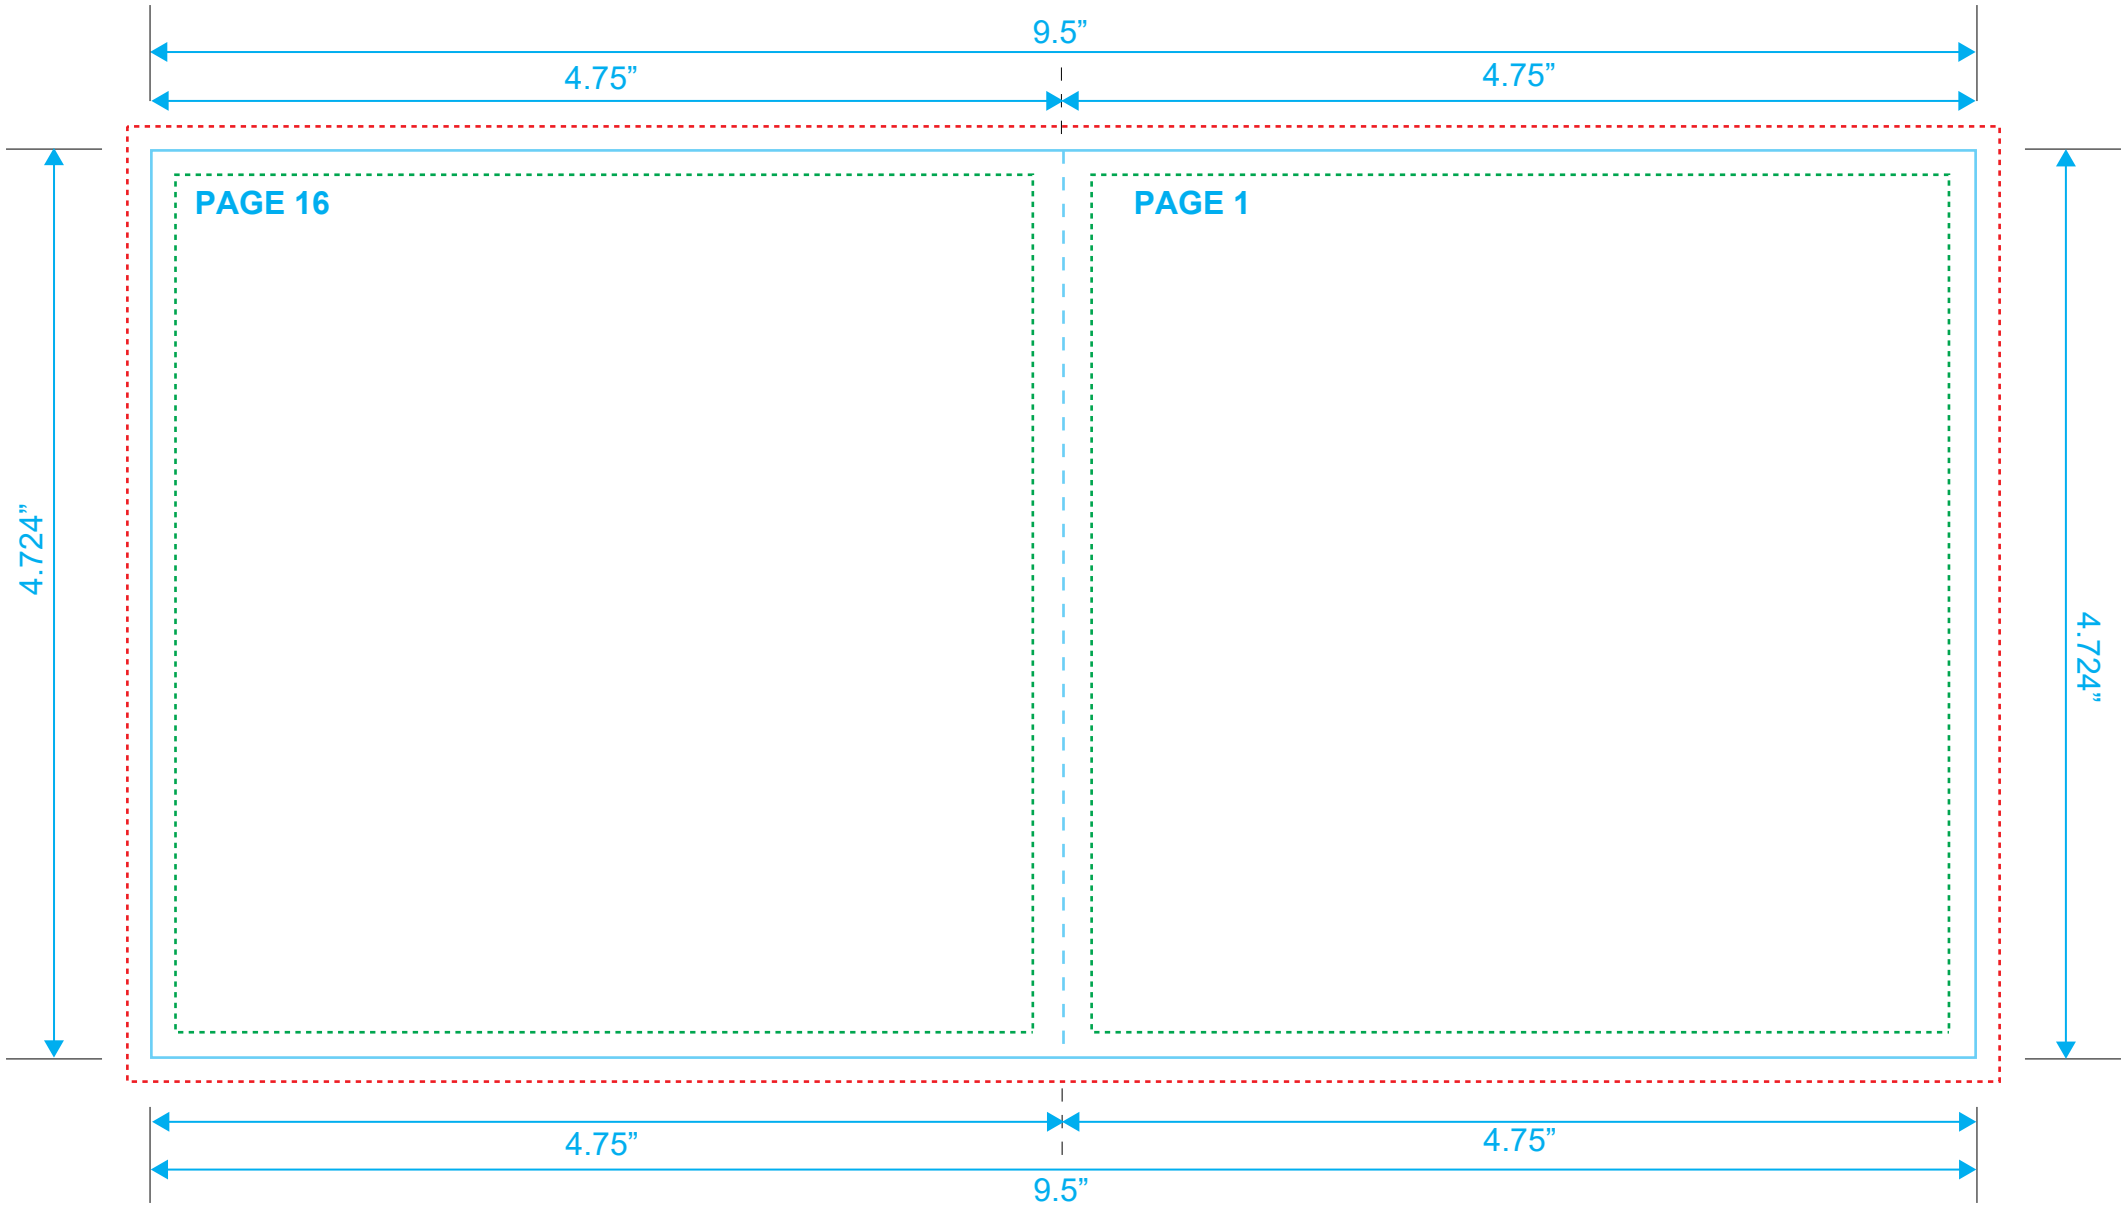

BOOKLET
Reference: 16 Pages
Style: 2 Panel
Size: 9.5" x 4.724"

Type Safety .....
Bleed Line .....
Crop Line ———