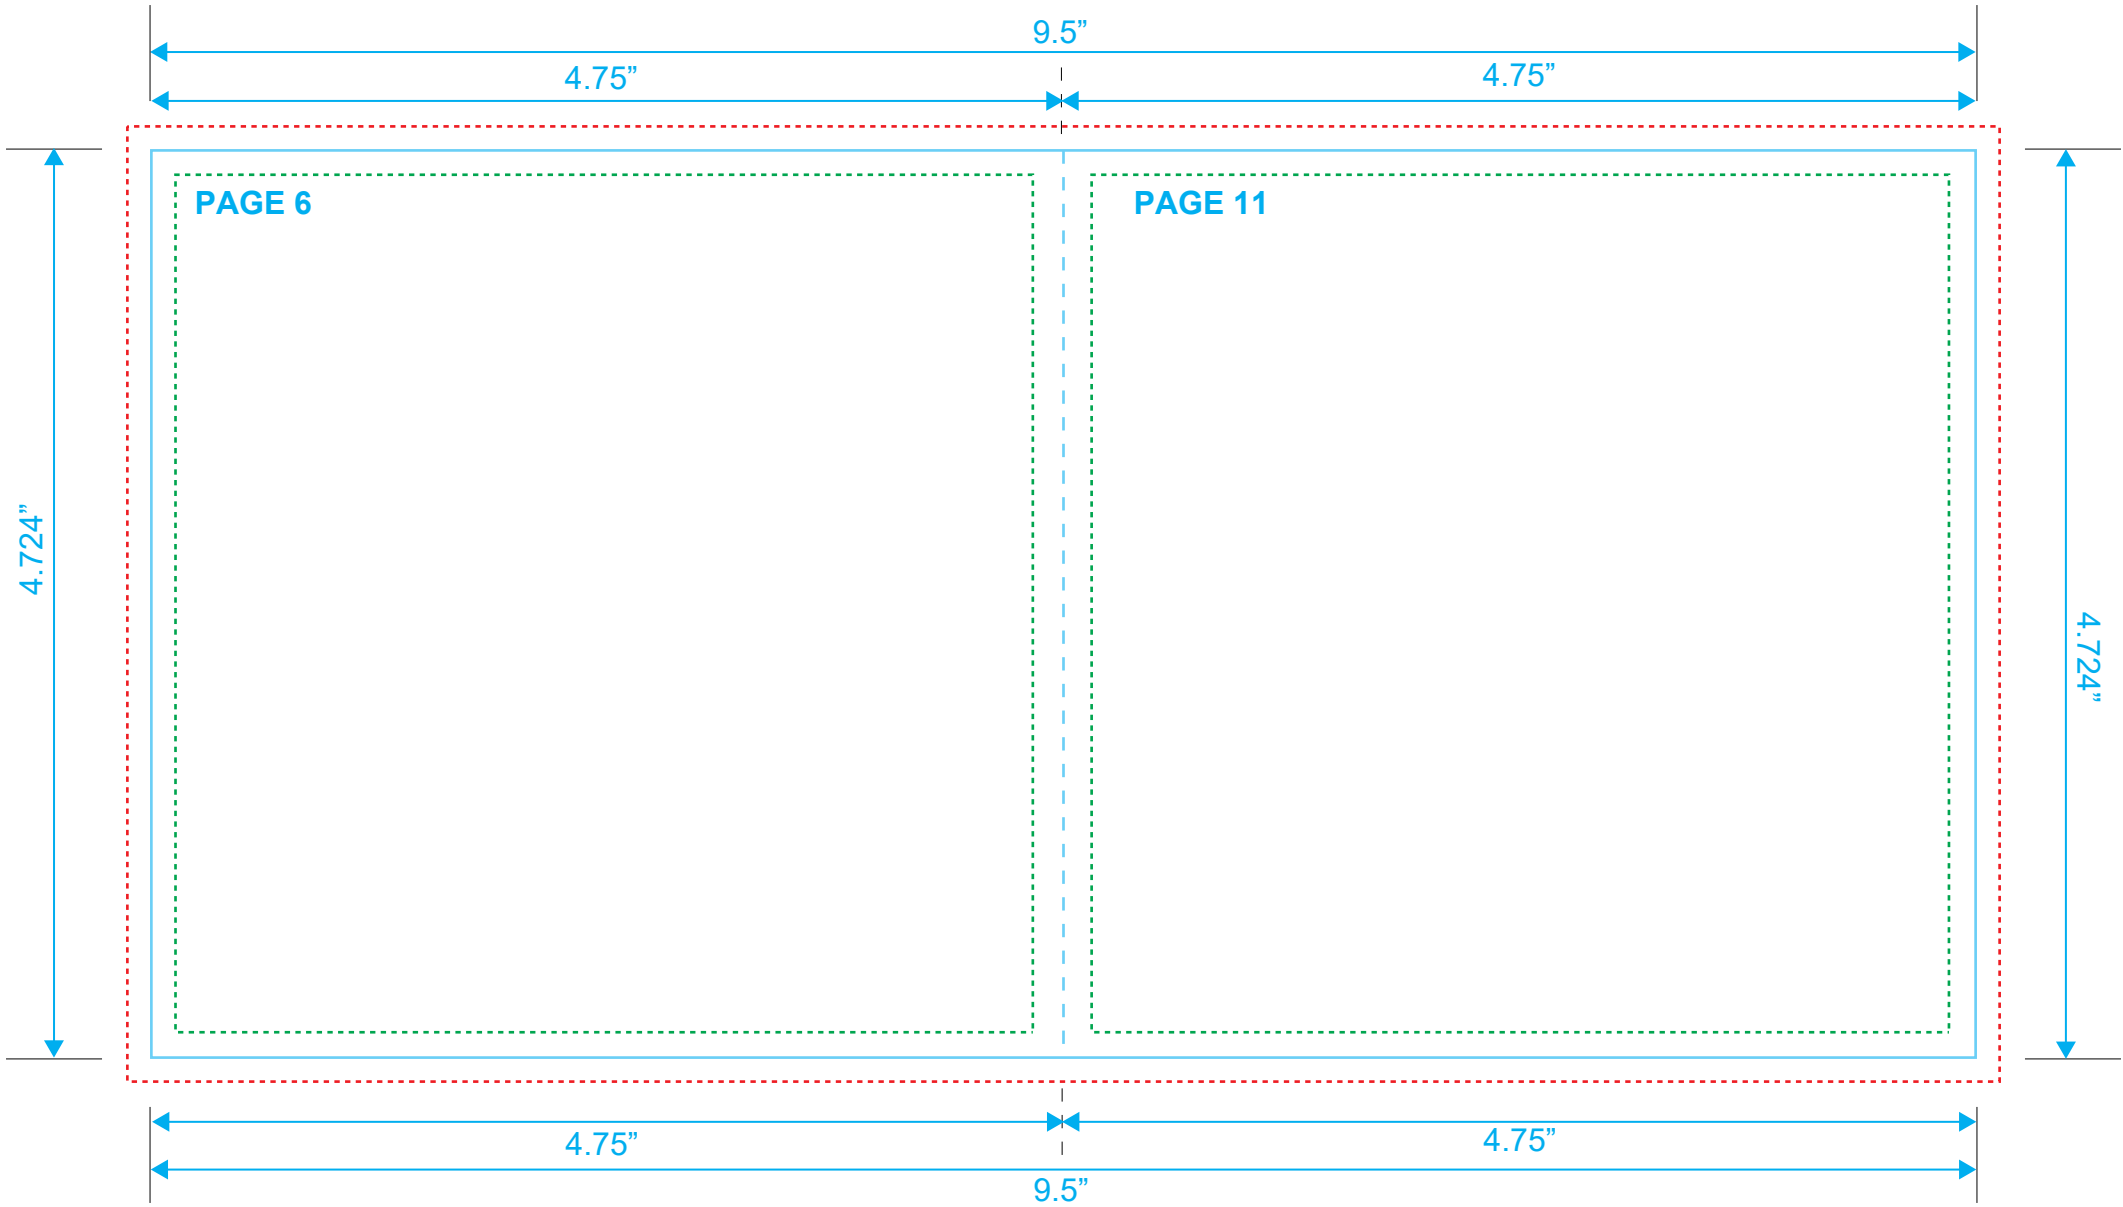

BOOKLET
Reference: 16 Pages
Style: 2 Panel
Size: 9.5" x 4.724"

Type Safety .....
Bleed Line .....
Crop Line _____