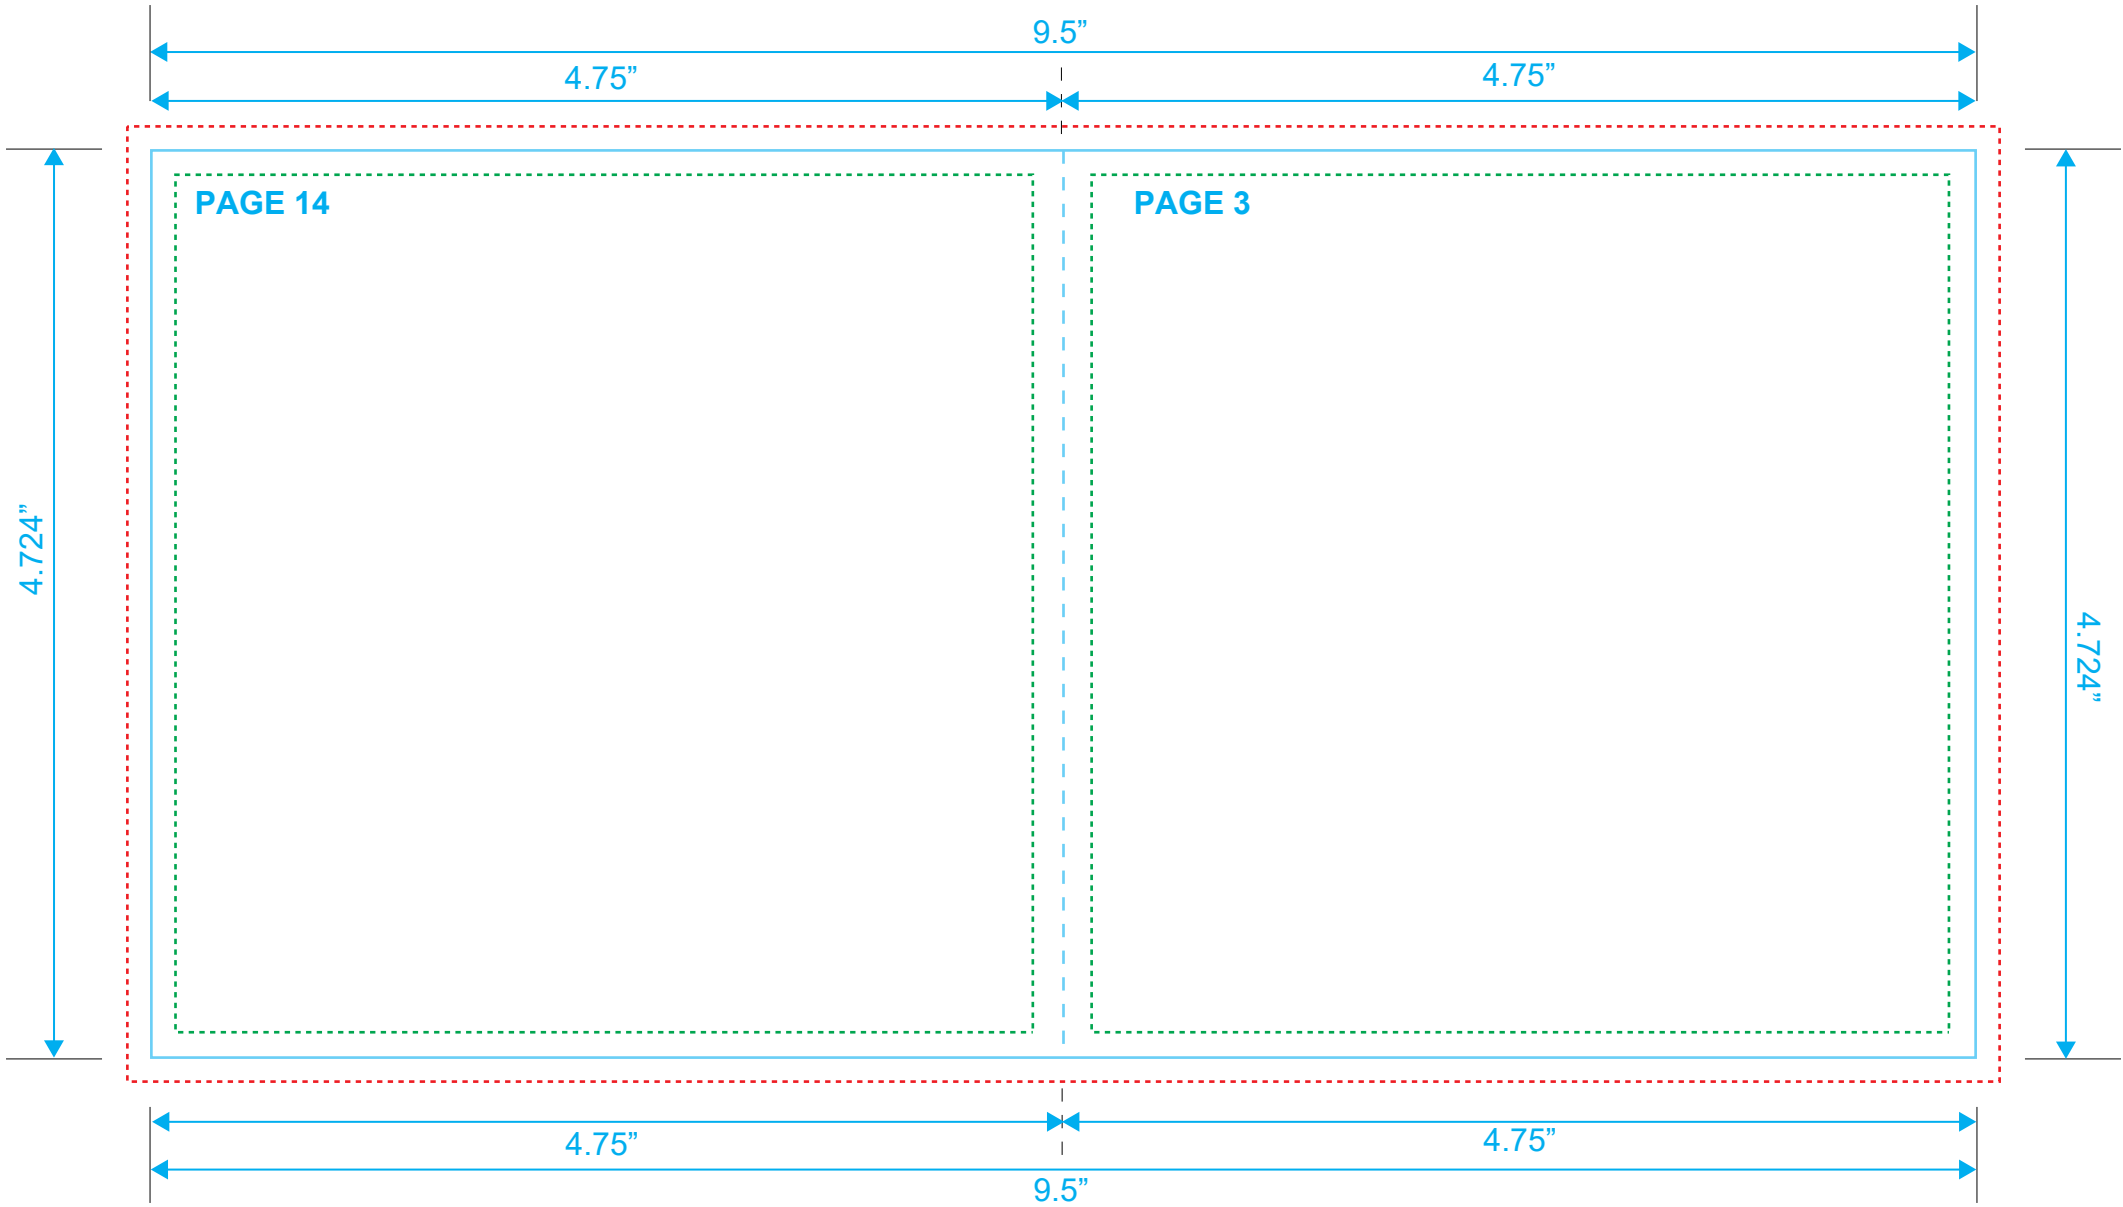

BOOKLET
Reference: 16 Pages
Style: 2 Panel
Size: 9.5" x 4.724"

Type Safety .....
Bleed Line .....
Crop Line _____