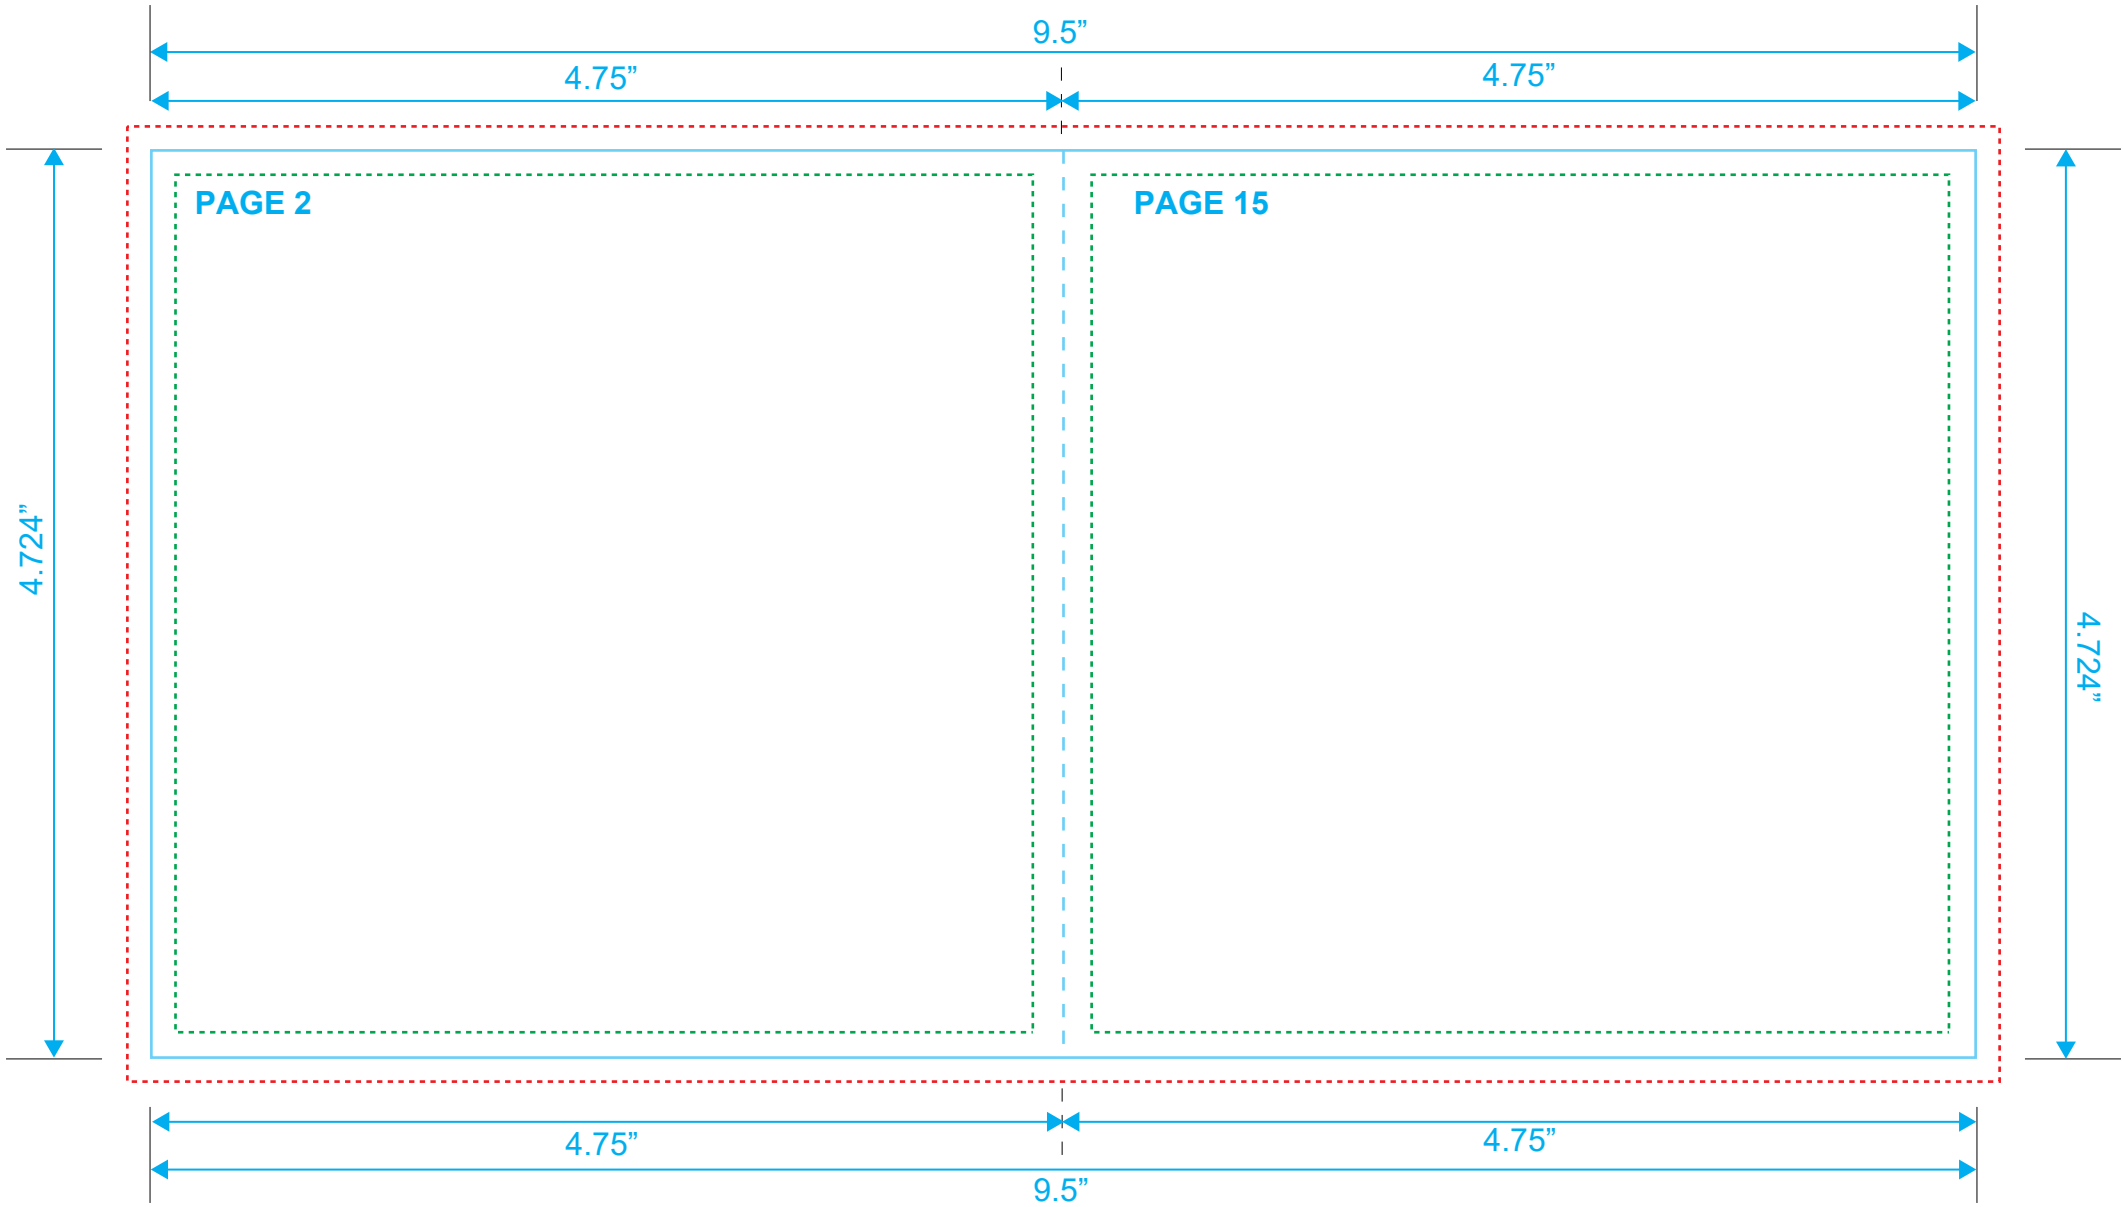

BOOKLET
Reference: 16 Pages
Style: 2 Panel
Size: 9.5" x 4.724"

Type Safety .....
Bleed Line .....
Crop Line ———