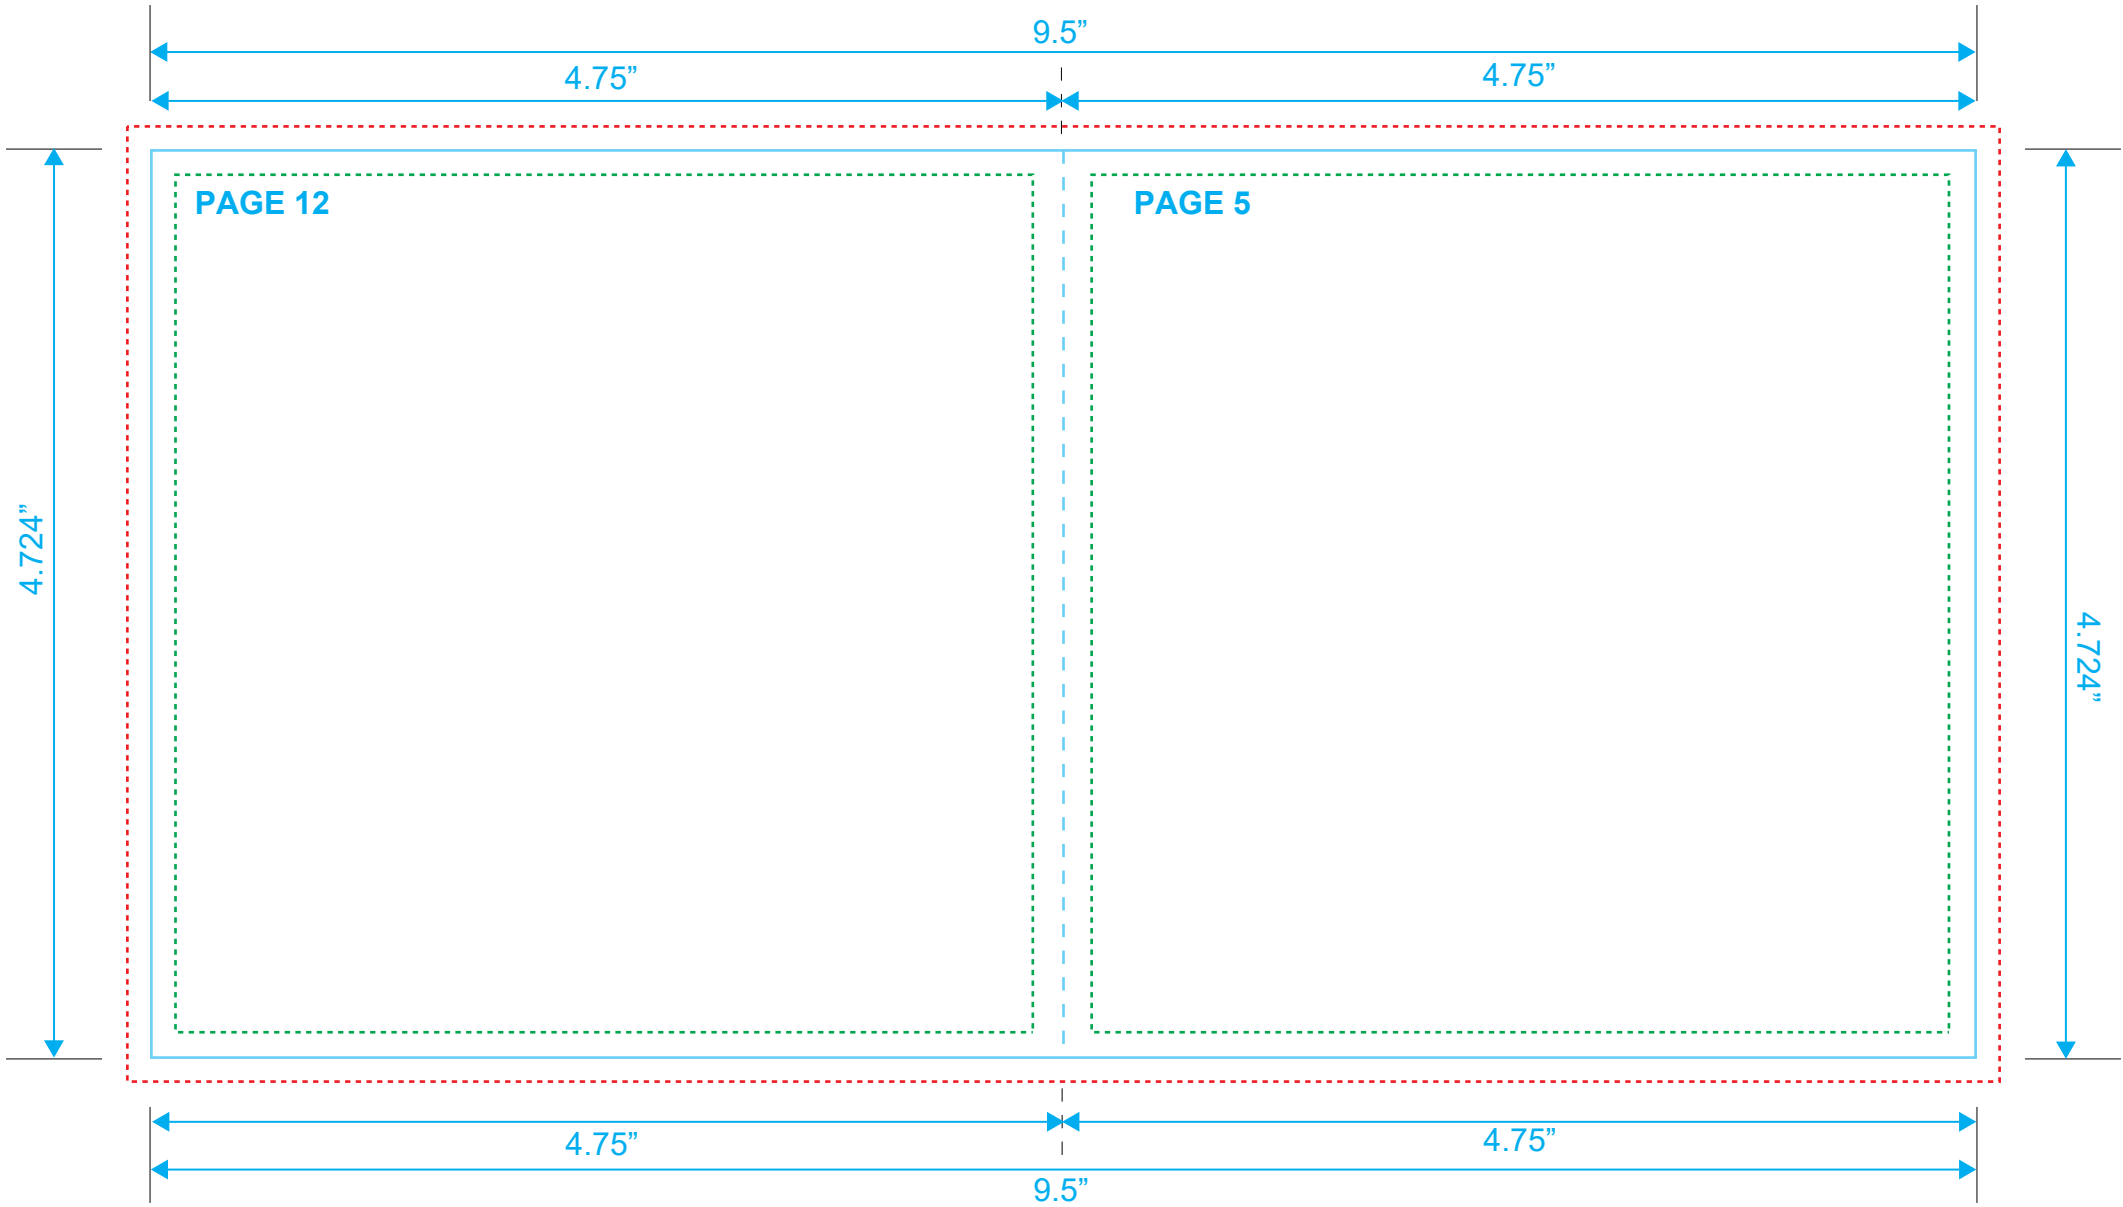

BOOKLET
Reference: 16 Pages
Style: 2 Panel
Size: 9.5" x 4.724"

Type Safety .....
Bleed Line .....
Crop Line ———