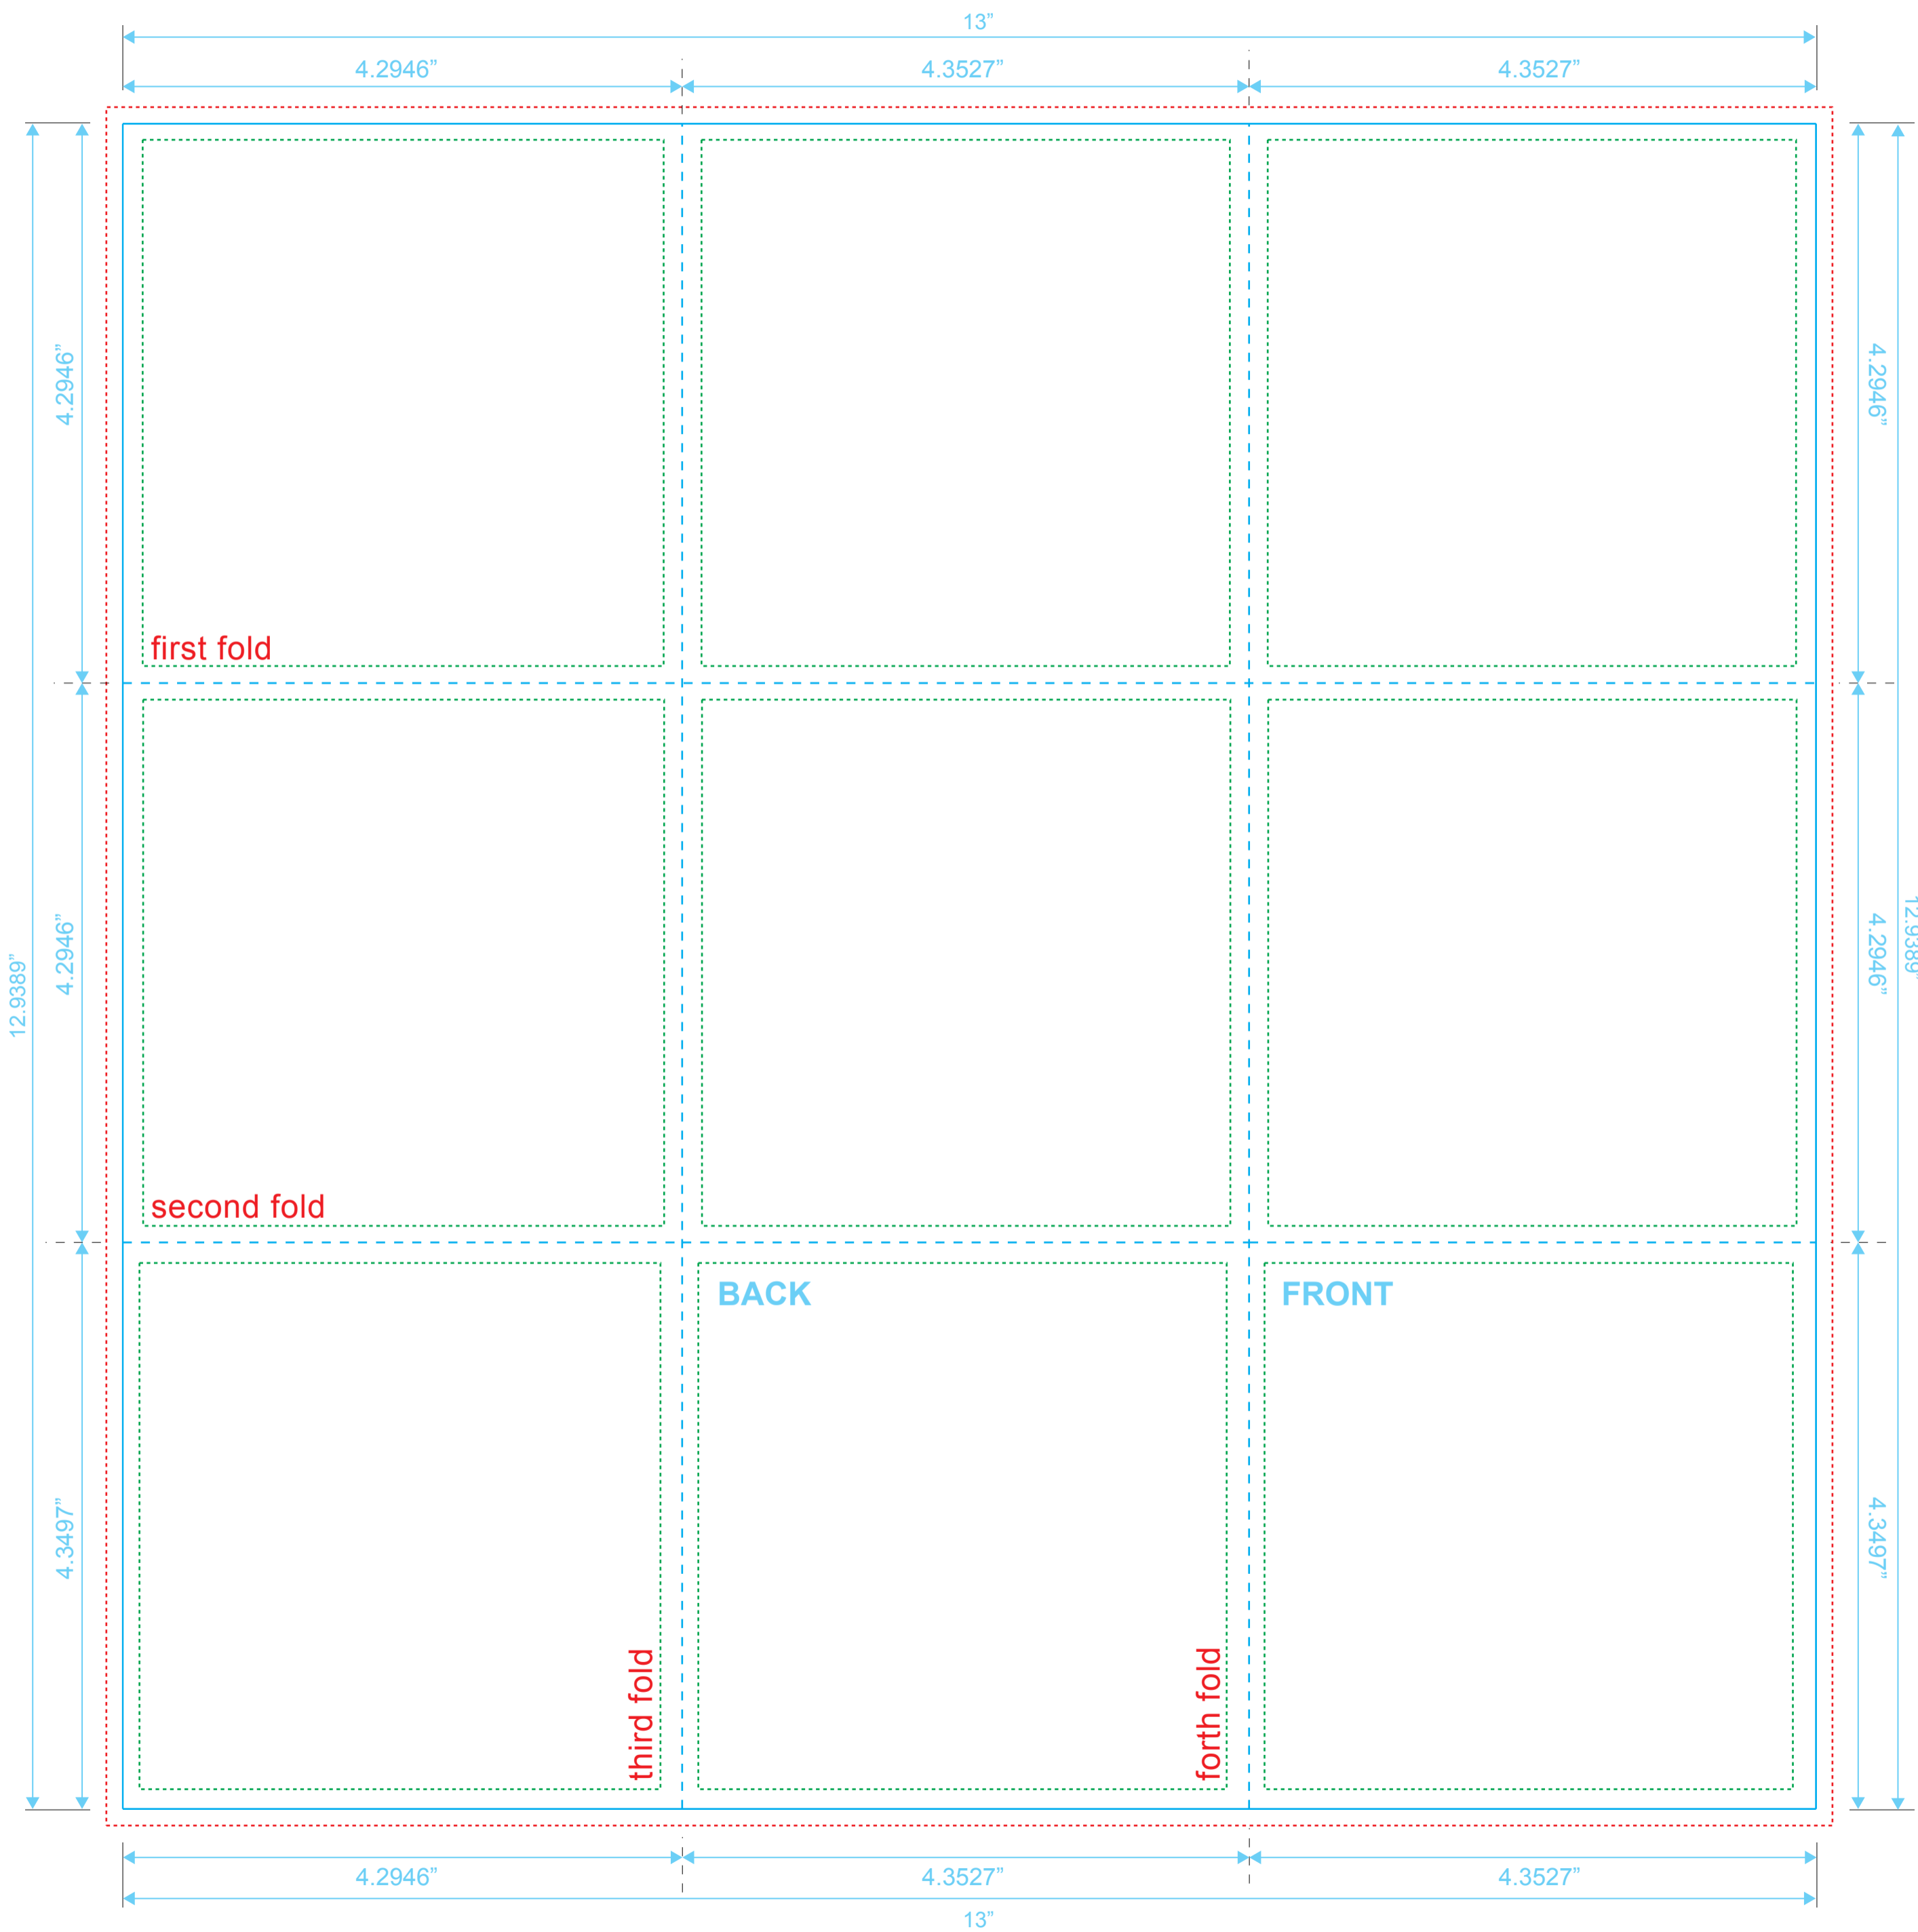

18 Page Poster Reduced

Reference: Poster
Style: 9 Panels
Size: 13" x 12.9389"

Type Safety
Bleed Line
Crop Line _____

18 Page Poster Reduced

Reference: Poster

Style: 9 Panels

Size: 13" x 12.9389"

Type Safety -----

Bleed Line

Crop Line _____