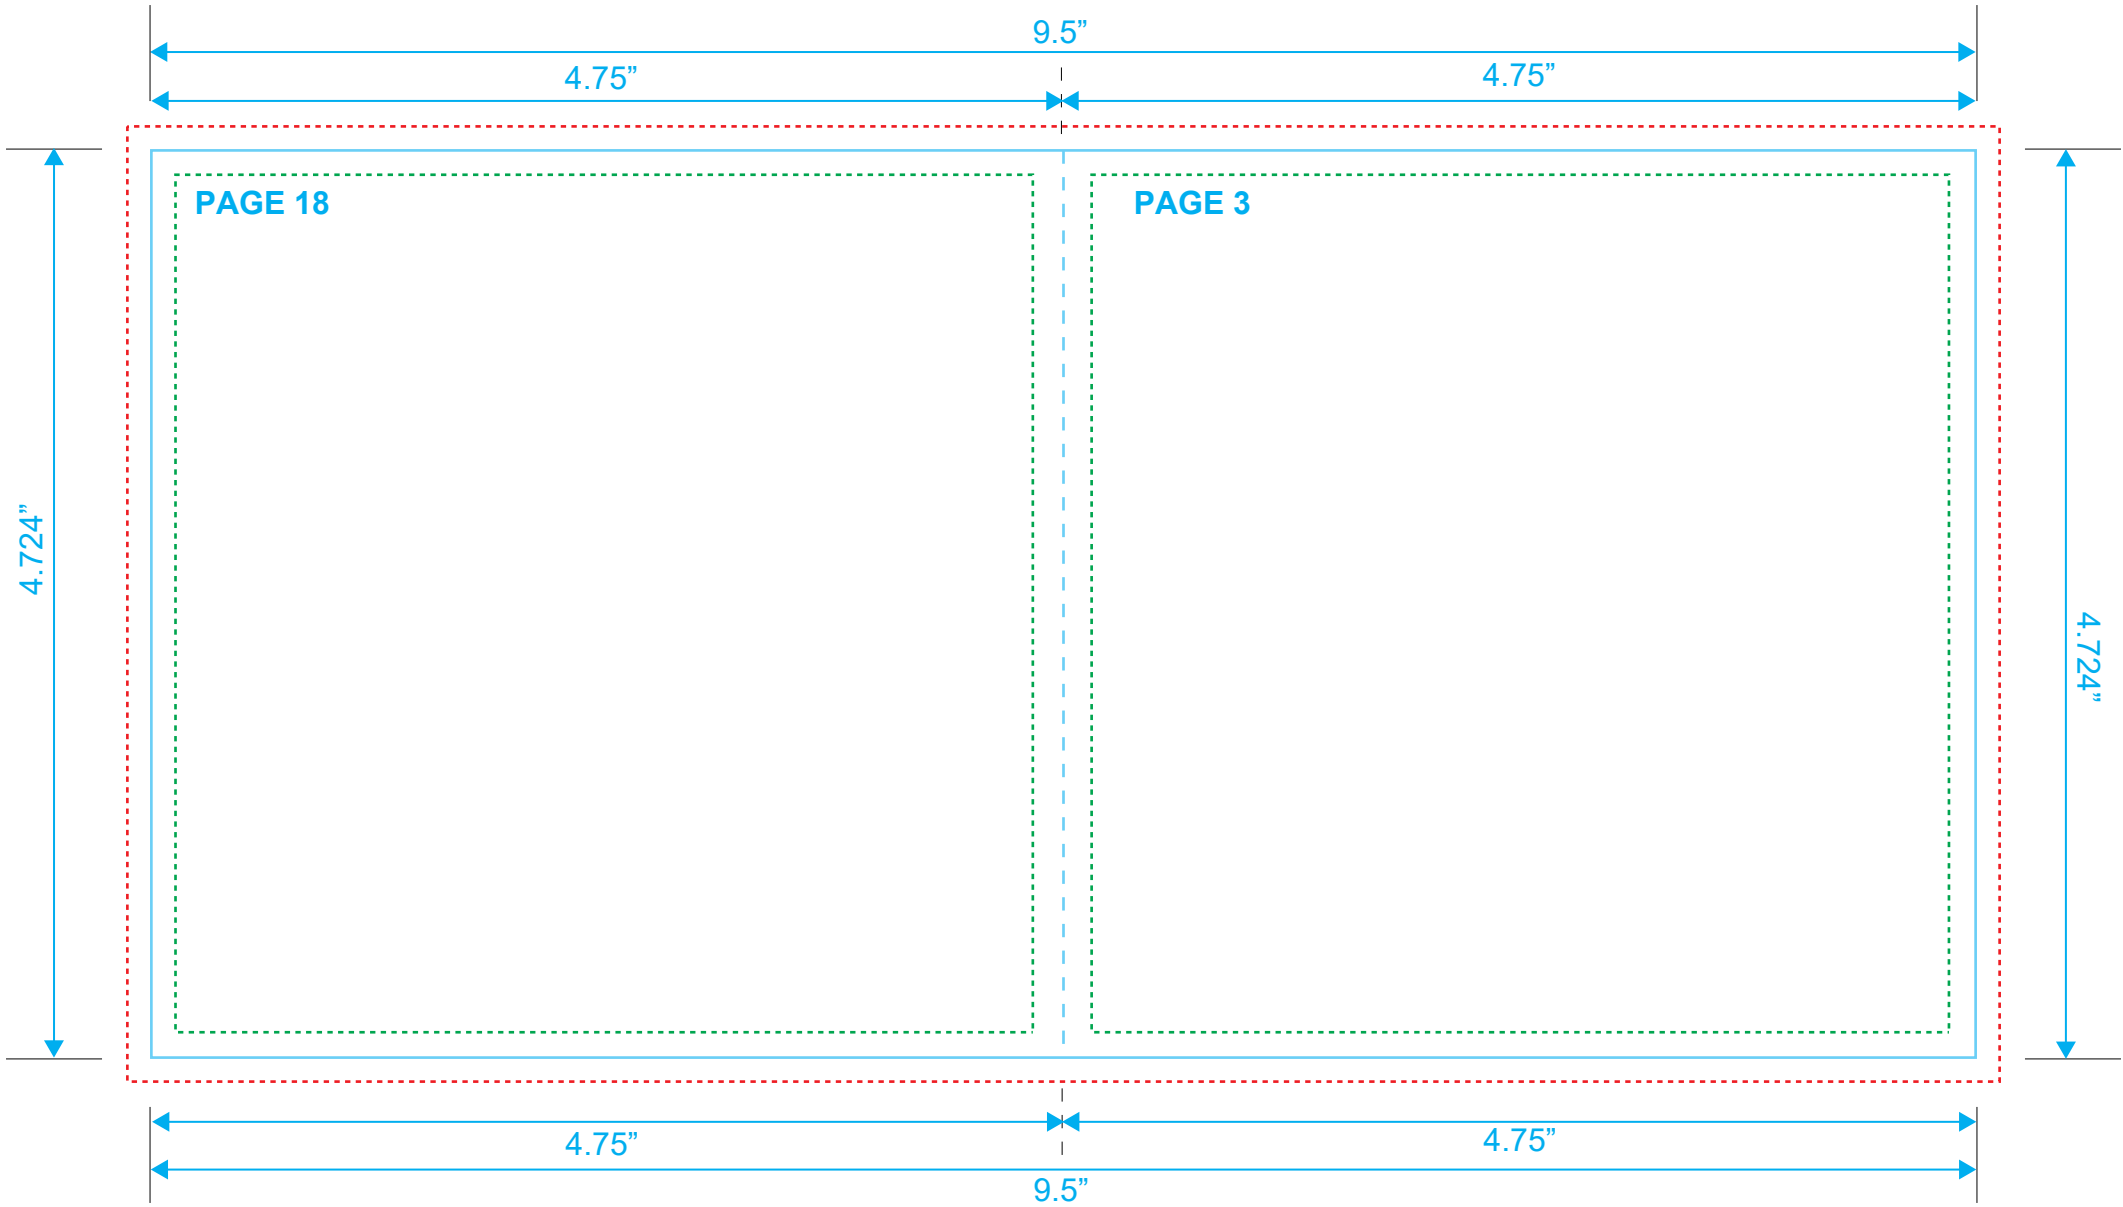

BOOKLET
Reference: 20 Pages
Style: 2 Panel
Size: 9.5" x 4.724"

Type Safety .....
Bleed Line .....
Crop Line _____