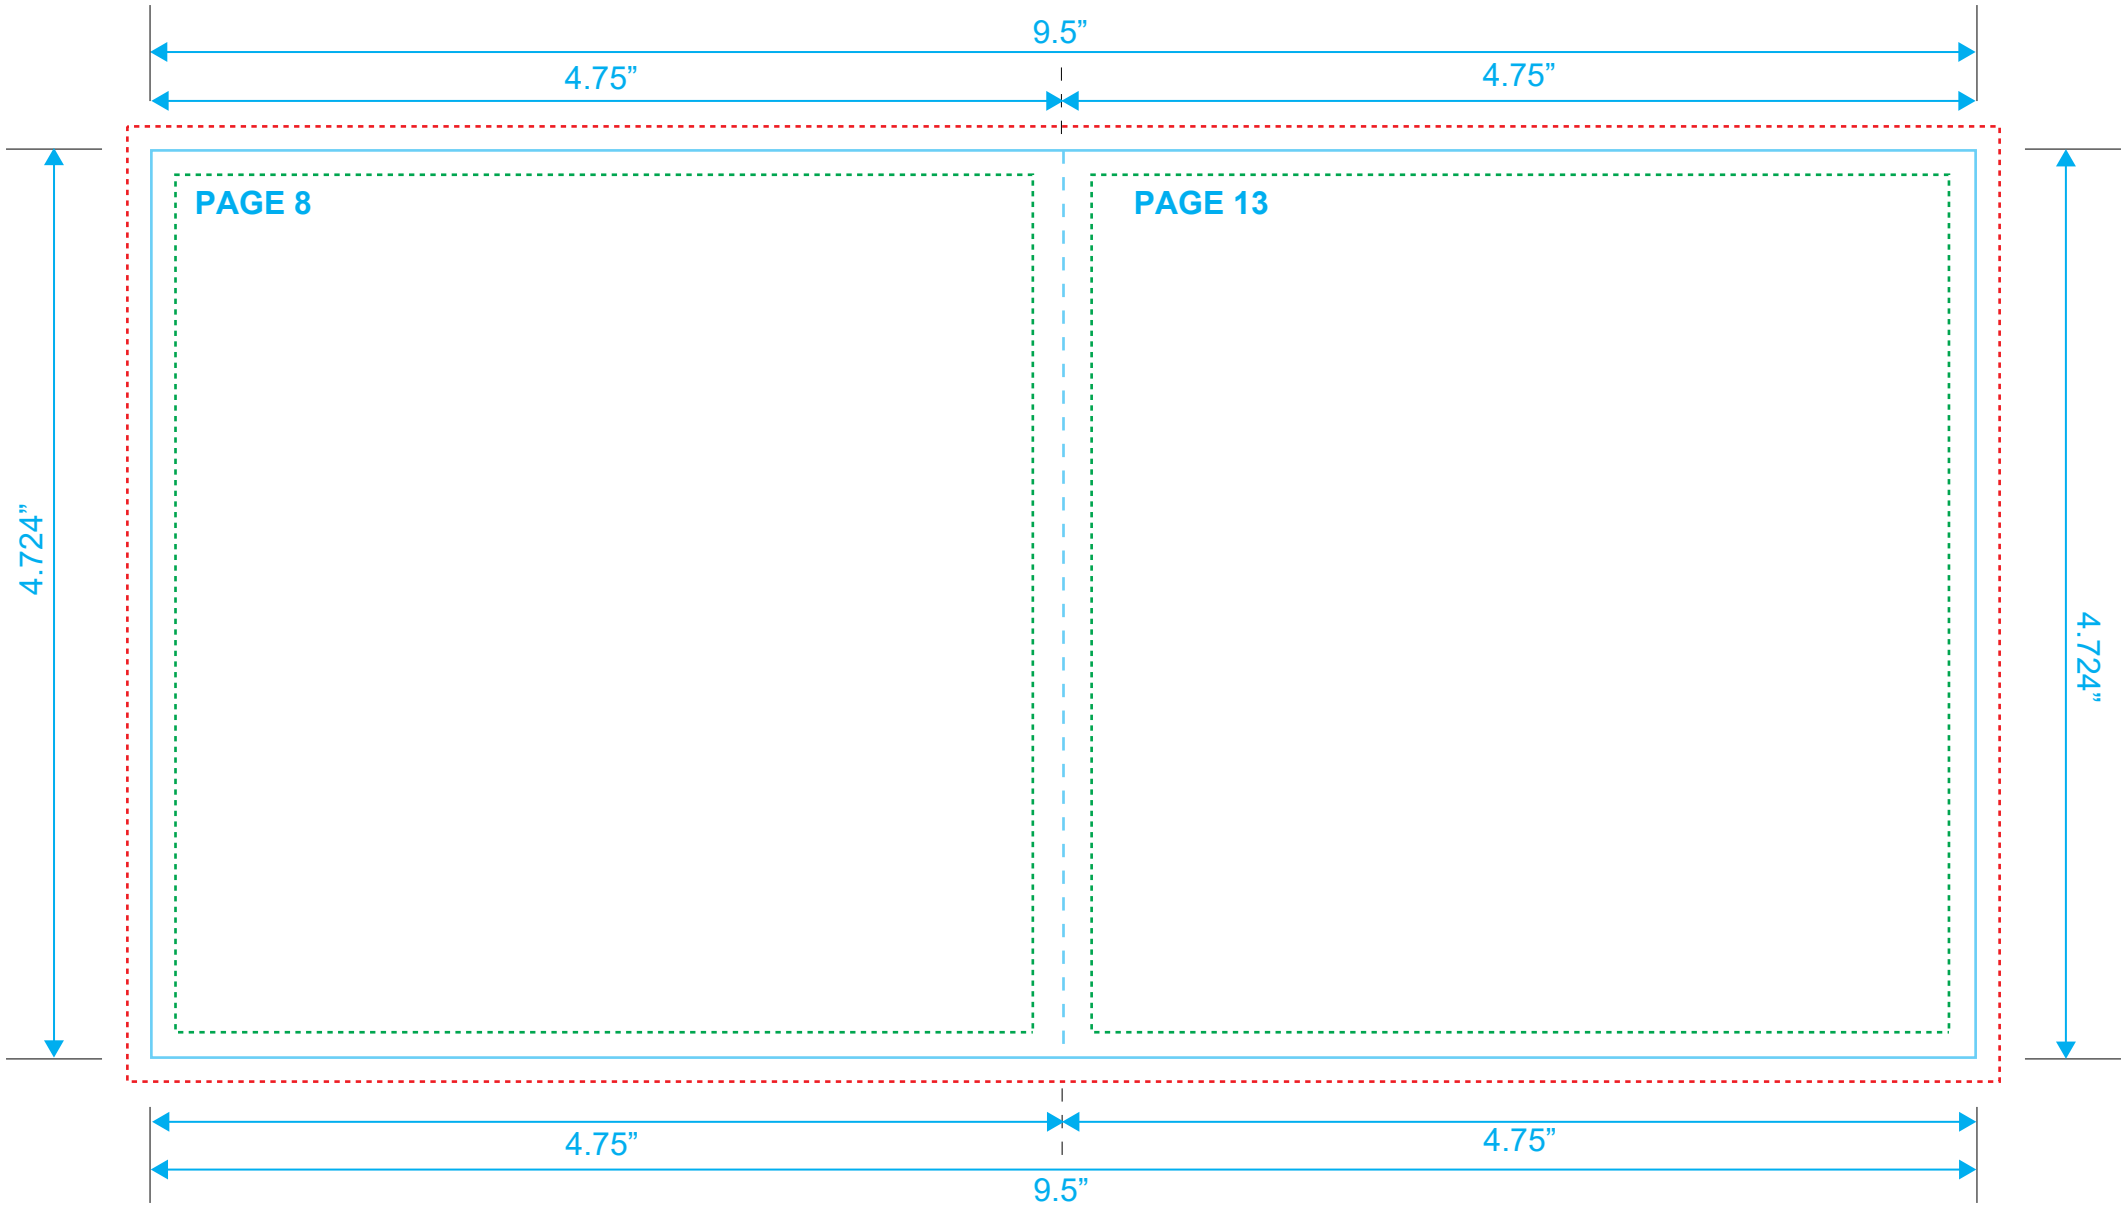

**BOOKLET**  
Reference: 20 Pages  
Style: 2 Panel  
Size: 9.5" x 4.724"

Type Safety .....  
Bleed Line .....  
Crop Line \_\_\_\_\_

**BOOKLET**  
Reference: 20 Pages  
Style: 2 Panel  
Size: 9.5" x 4.724"

Type Safety .....  
Bleed Line .....  
Crop Line \_\_\_\_\_

**BOOKLET**  
Reference: 20 Pages  
Style: 2 Panel  
Size: 9.5" x 4.724"

Type Safety .....  
Bleed Line .....  
Crop Line ———

**BOOKLET**  
Reference: 20 Pages  
Style: 2 Panel  
Size: 9.5" x 4.724"

Type Safety .....  
Bleed Line .....  
Crop Line ———

**BOOKLET**  
Reference: 20 Pages  
Style: 2 Panel  
Size: 9.5" x 4.724"

Type Safety .....  
Bleed Line .....  
Crop Line \_\_\_\_\_

**BOOKLET**  
Reference: 20 Pages  
Style: 2 Panel  
Size: 9.5" x 4.724"