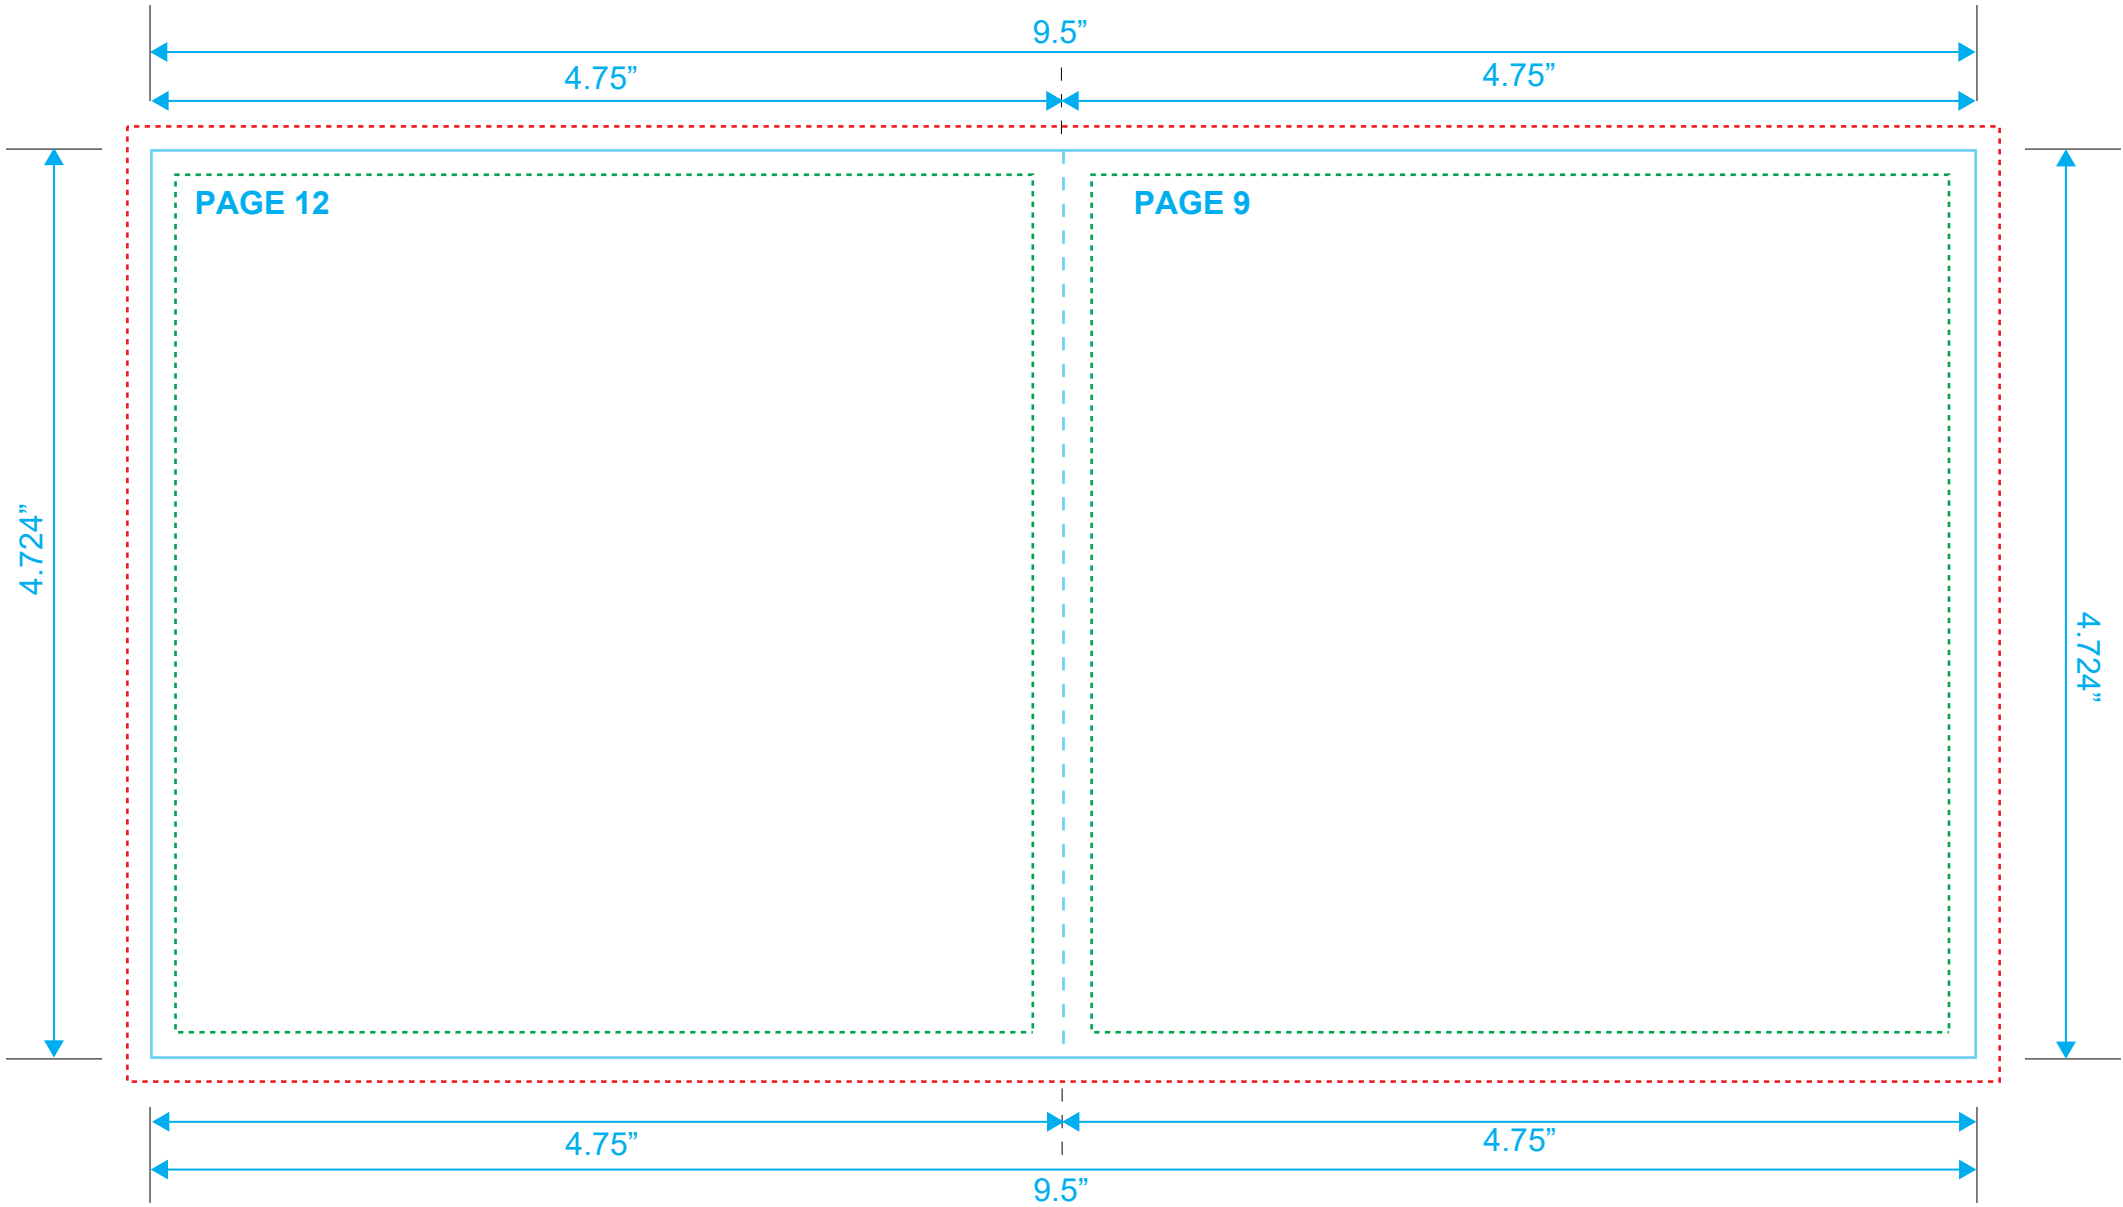

BOOKLET
Reference: 20 Pages
Style: 2 Panel
Size: 9.5" x 4.724"

Type Safety .....
Bleed Line .....
Crop Line ———