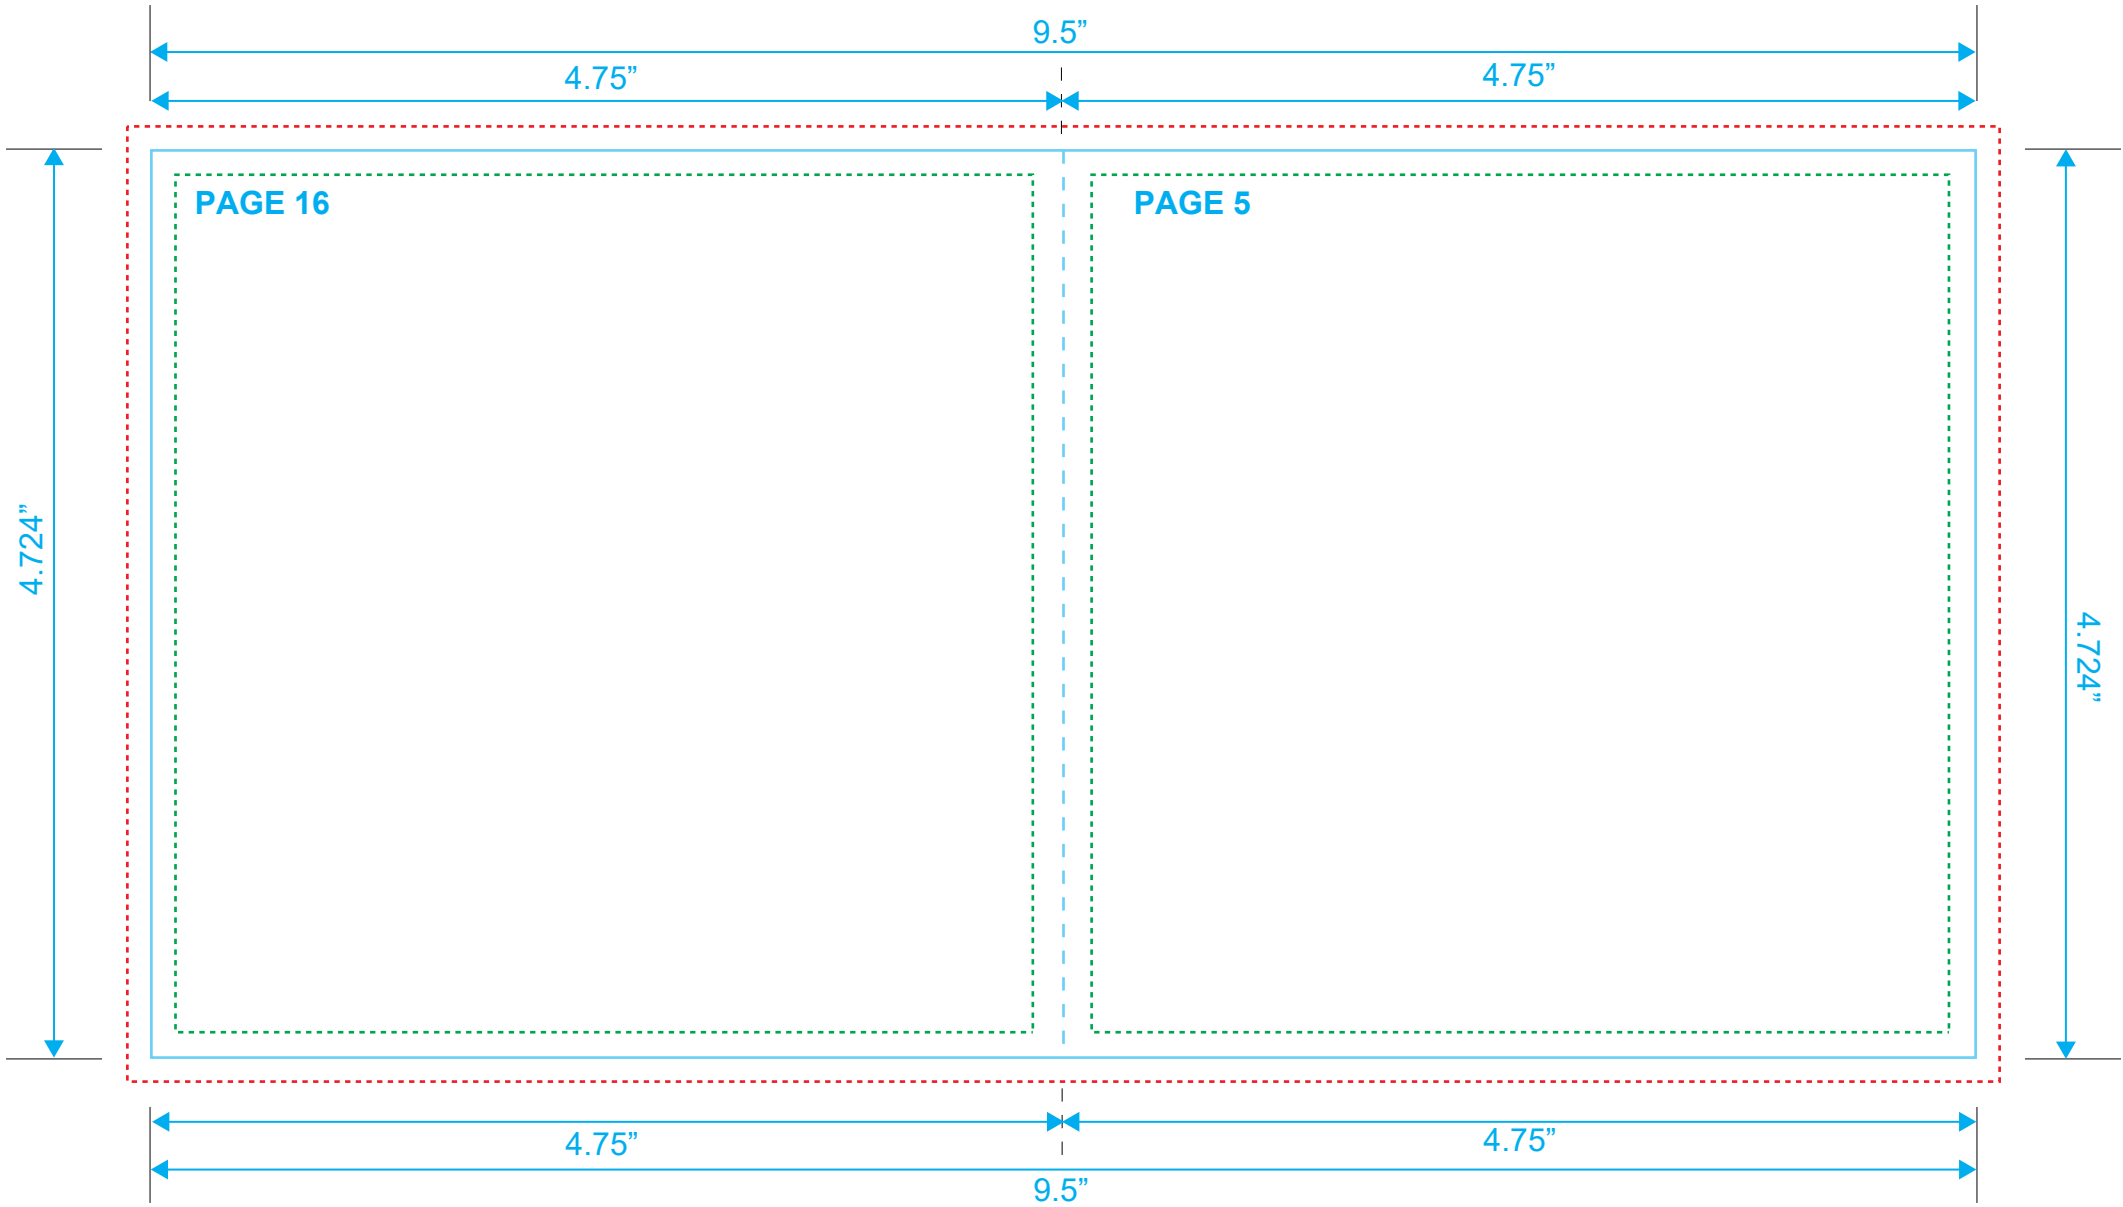

**BOOKLET**  
Reference: 20 Pages  
Style: 2 Panel  
Size: 9.5" x 4.724"

Type Safety .....  
Bleed Line .....  
Crop Line \_\_\_\_\_

**BOOKLET**  
Reference: 20 Pages  
Style: 2 Panel  
Size: 9.5" x 4.724"

Type Safety .....  
Bleed Line .....  
Crop Line \_\_\_\_\_

**BOOKLET**  
Reference: 20 Pages  
Style: 2 Panel  
Size: 9.5" x 4.724"

Type Safety .....  
Bleed Line .....  
Crop Line ———

**BOOKLET**  
Reference: 20 Pages  
Style: 2 Panel  
Size: 9.5" x 4.724"

Type Safety .....  
Bleed Line .....  
Crop Line ———

**BOOKLET**  
Reference: 20 Pages  
Style: 2 Panel  
Size: 9.5" x 4.724"

Type Safety .....  
Bleed Line .....  
Crop Line \_\_\_\_\_

**BOOKLET**  
Reference: 20 Pages  
Style: 2 Panel  
Size: 9.5" x 4.724"