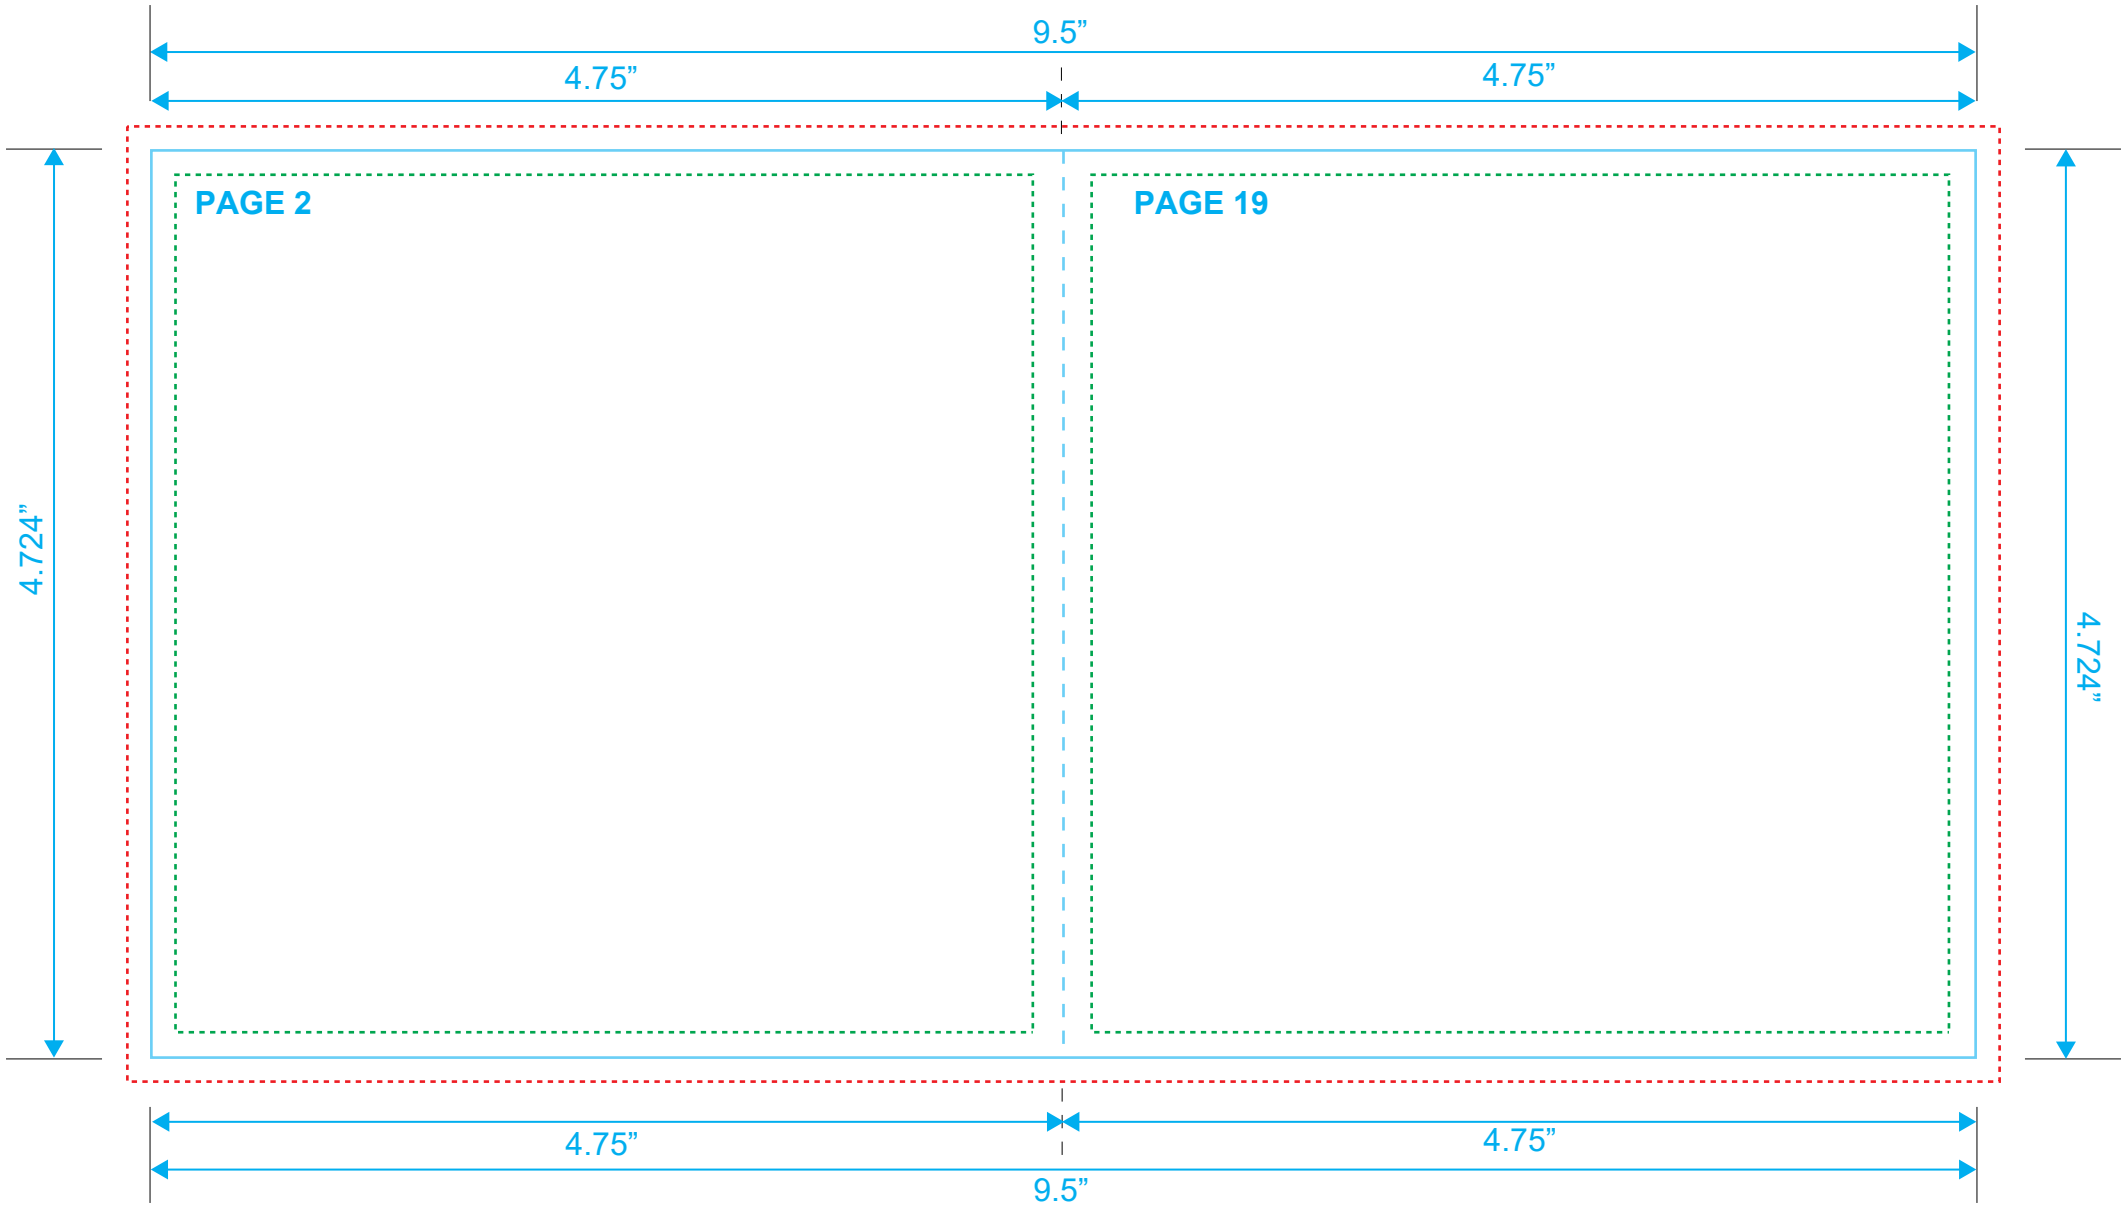

BOOKLET
Reference: 20 Pages
Style: 2 Panel
Size: 9.5" x 4.724"

Type Safety .....
Bleed Line .....
Crop Line _____