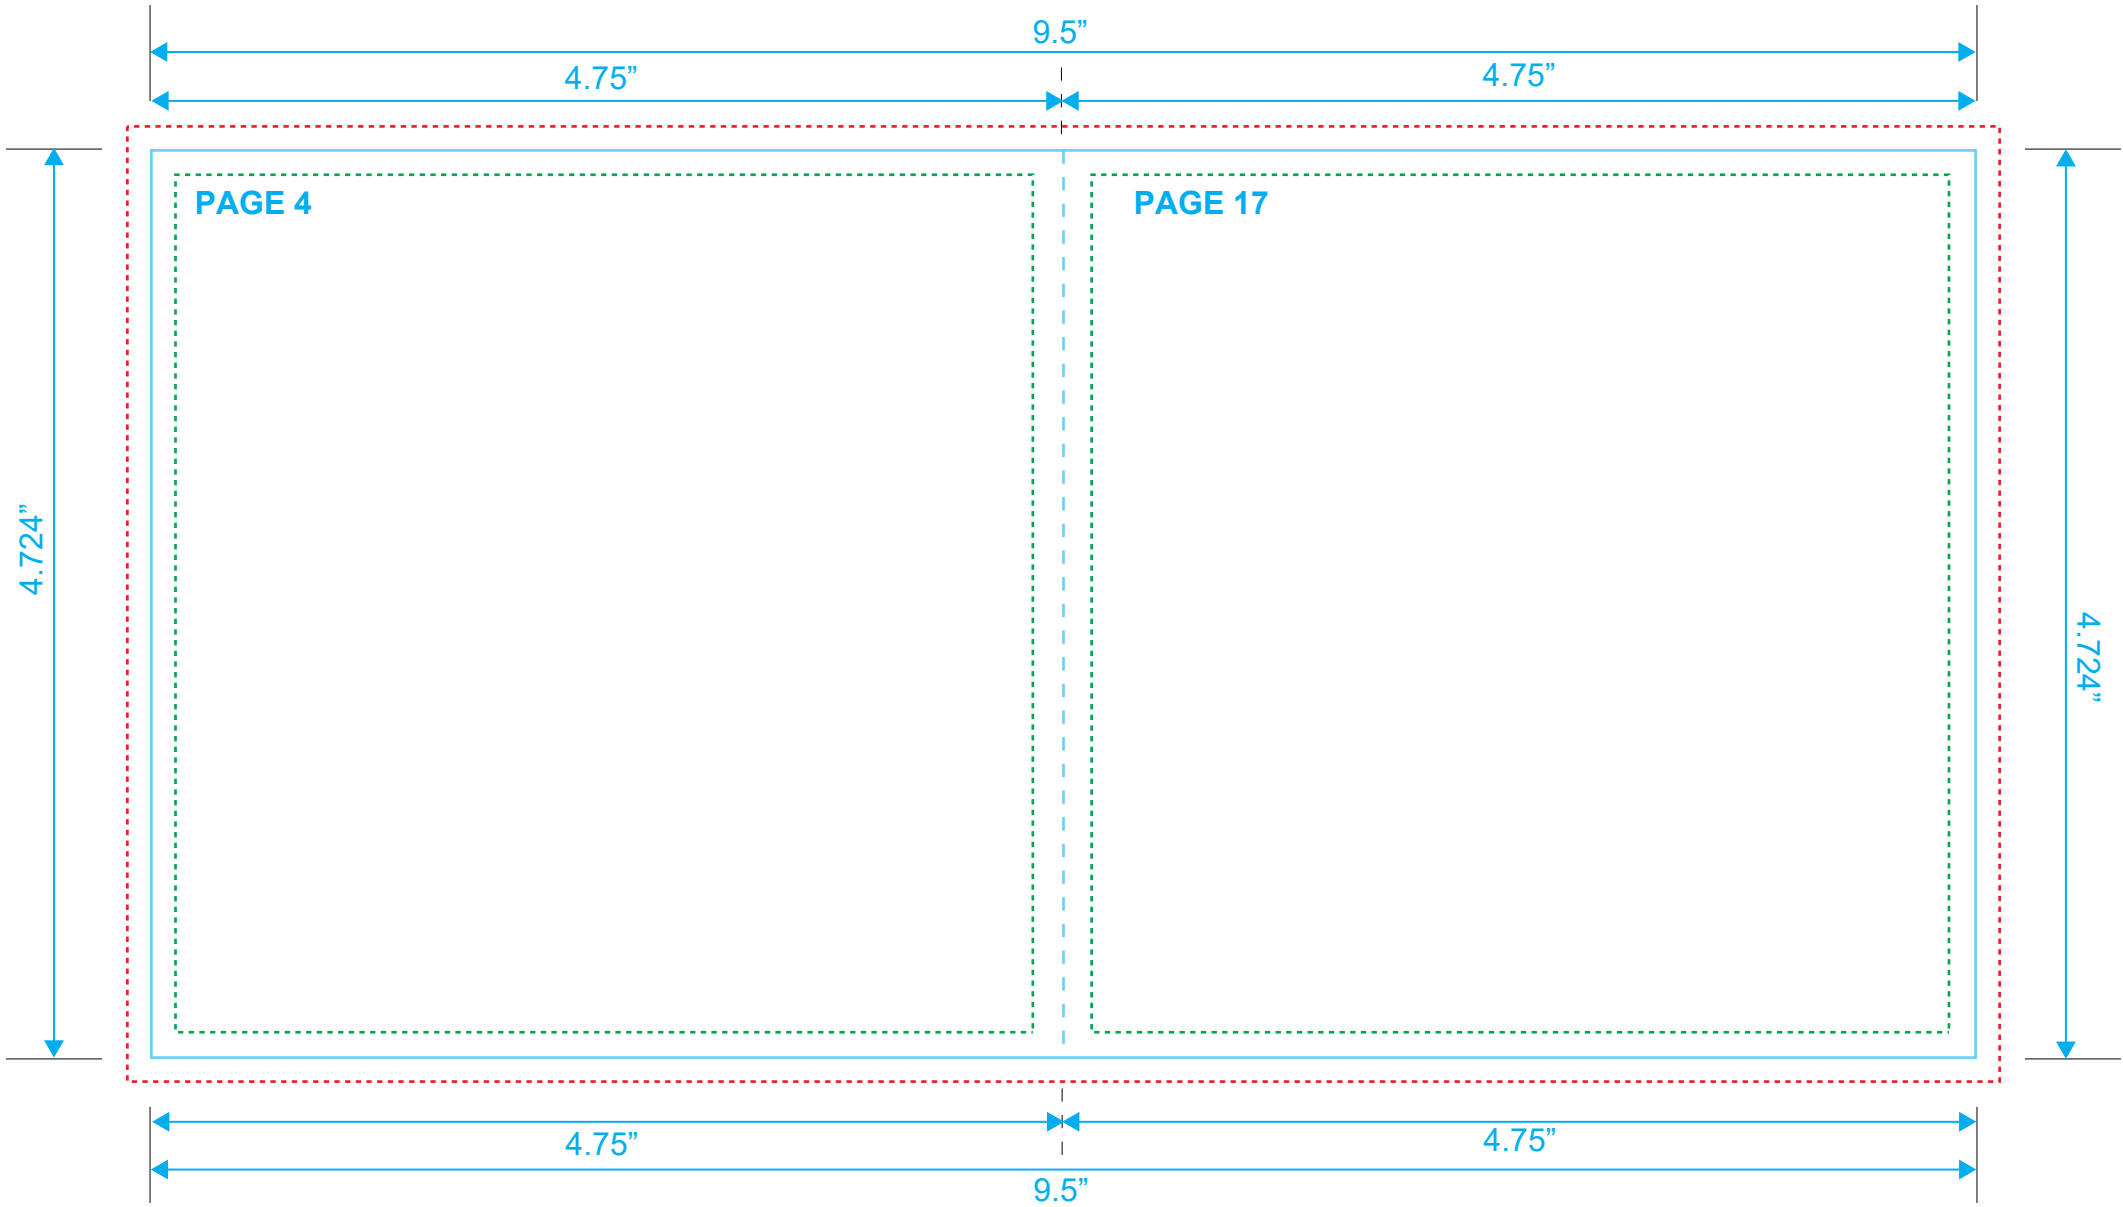

BOOKLET
Reference: 20 Pages
Style: 2 Panel
Size: 9.5" x 4.724"

Type Safety .....
Bleed Line .....
Crop Line _____