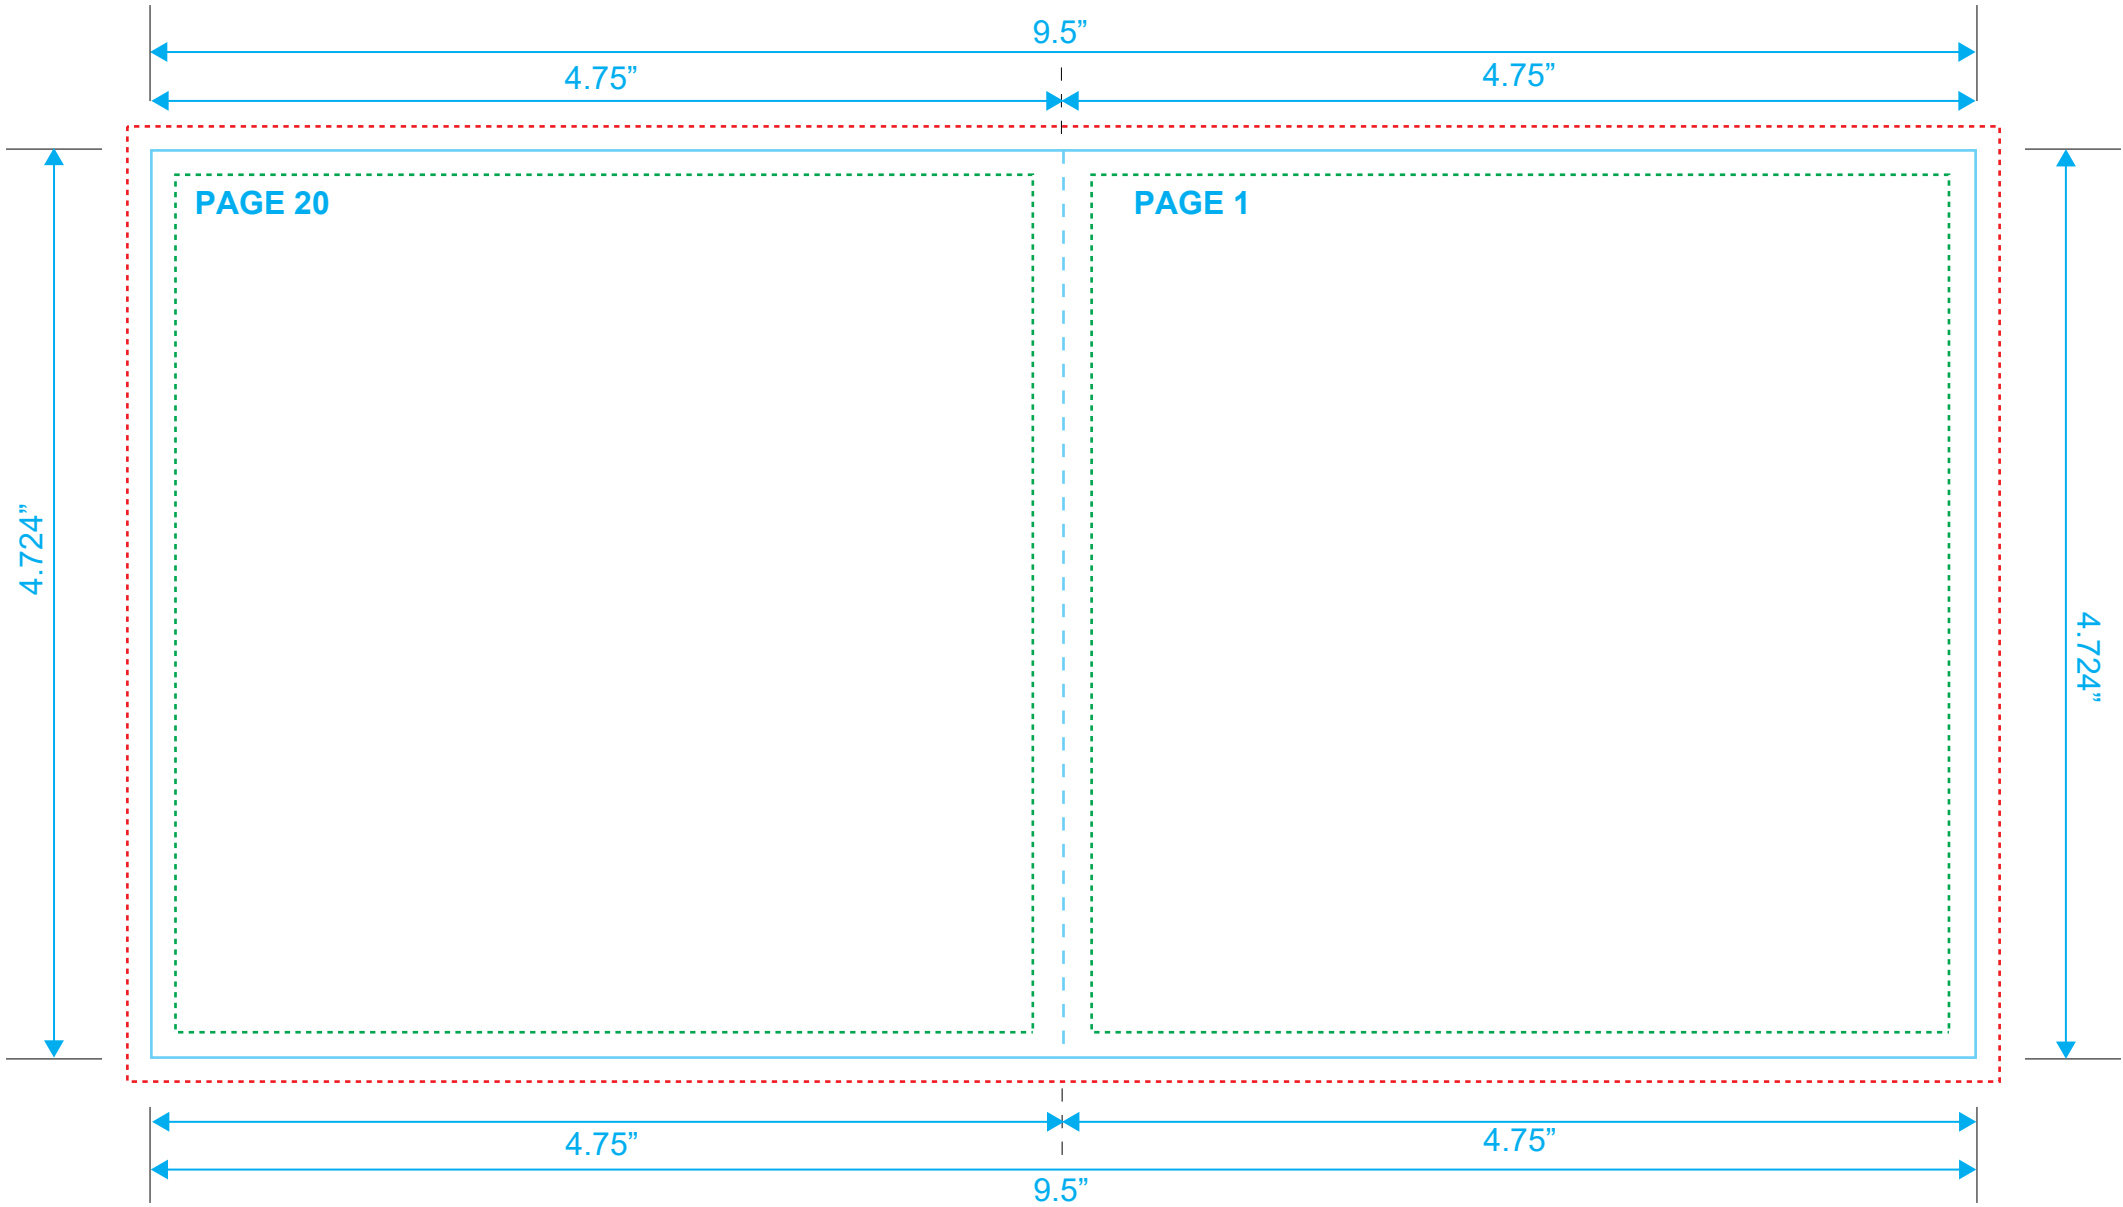

BOOKLET
Reference: 20 Pages
Style: 2 Panel
Size: 9.5" x 4.724"

Type Safety .....
Bleed Line .....
Crop Line ———