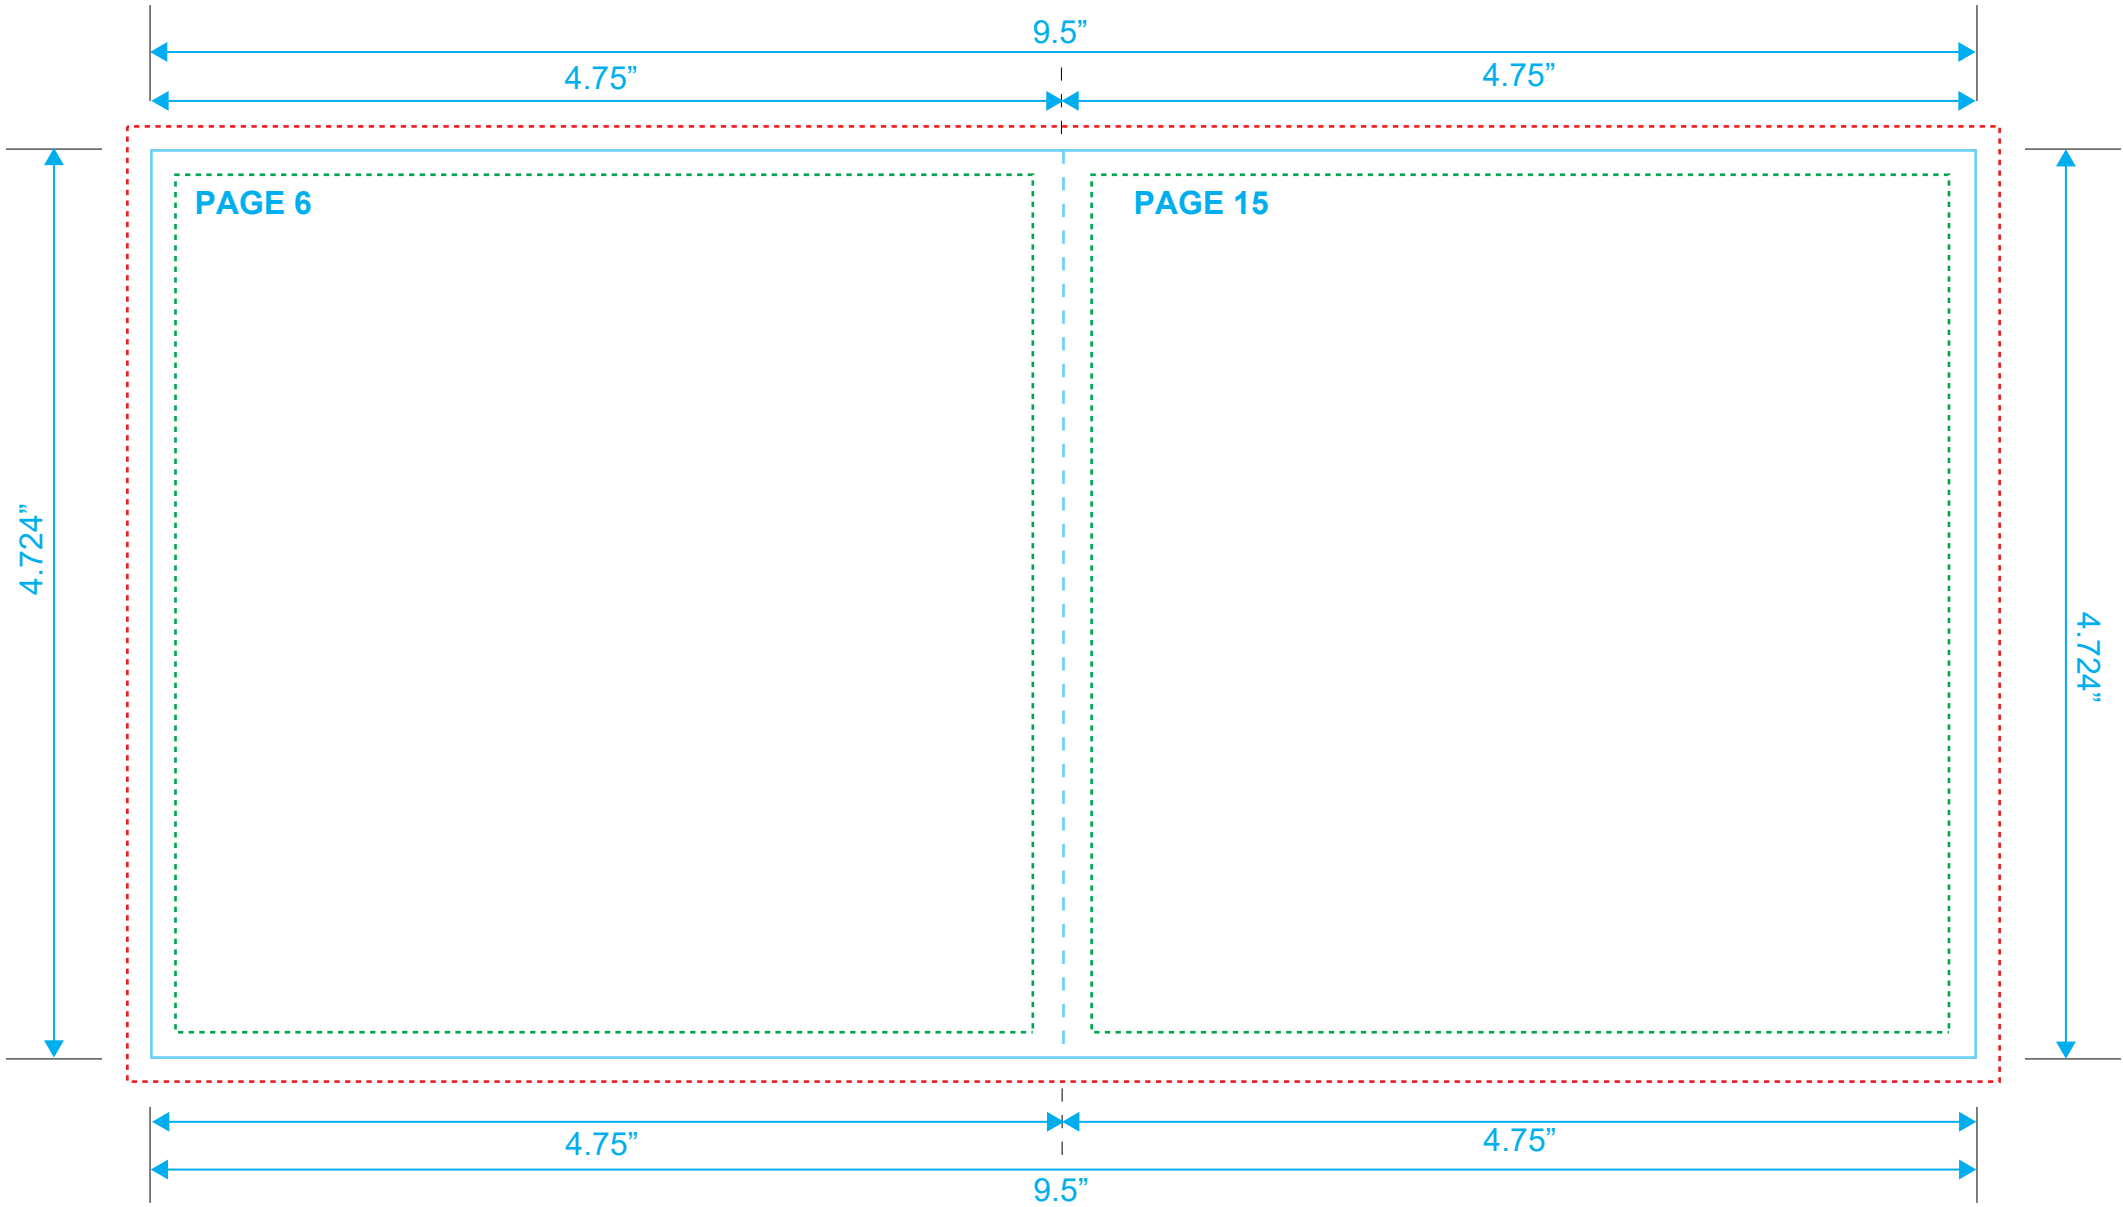

**BOOKLET**  
Reference: 20 Pages  
Style: 2 Panel  
Size: 9.5" x 4.724"

Type Safety .....  
Bleed Line .....  
Crop Line \_\_\_\_\_

**BOOKLET**  
Reference: 20 Pages  
Style: 2 Panel  
Size: 9.5" x 4.724"

Type Safety .....  
Bleed Line .....  
Crop Line \_\_\_\_\_

**BOOKLET**  
Reference: 20 Pages  
Style: 2 Panel  
Size: 9.5" x 4.724"

Type Safety .....  
Bleed Line .....  
Crop Line ———

**BOOKLET**  
Reference: 20 Pages  
Style: 2 Panel  
Size: 9.5" x 4.724"

Type Safety .....  
Bleed Line .....  
Crop Line ———

**BOOKLET**  
Reference: 20 Pages  
Style: 2 Panel  
Size: 9.5" x 4.724"

Type Safety .....  
Bleed Line .....  
Crop Line \_\_\_\_\_

**BOOKLET**  
Reference: 20 Pages  
Style: 2 Panel  
Size: 9.5" x 4.724"