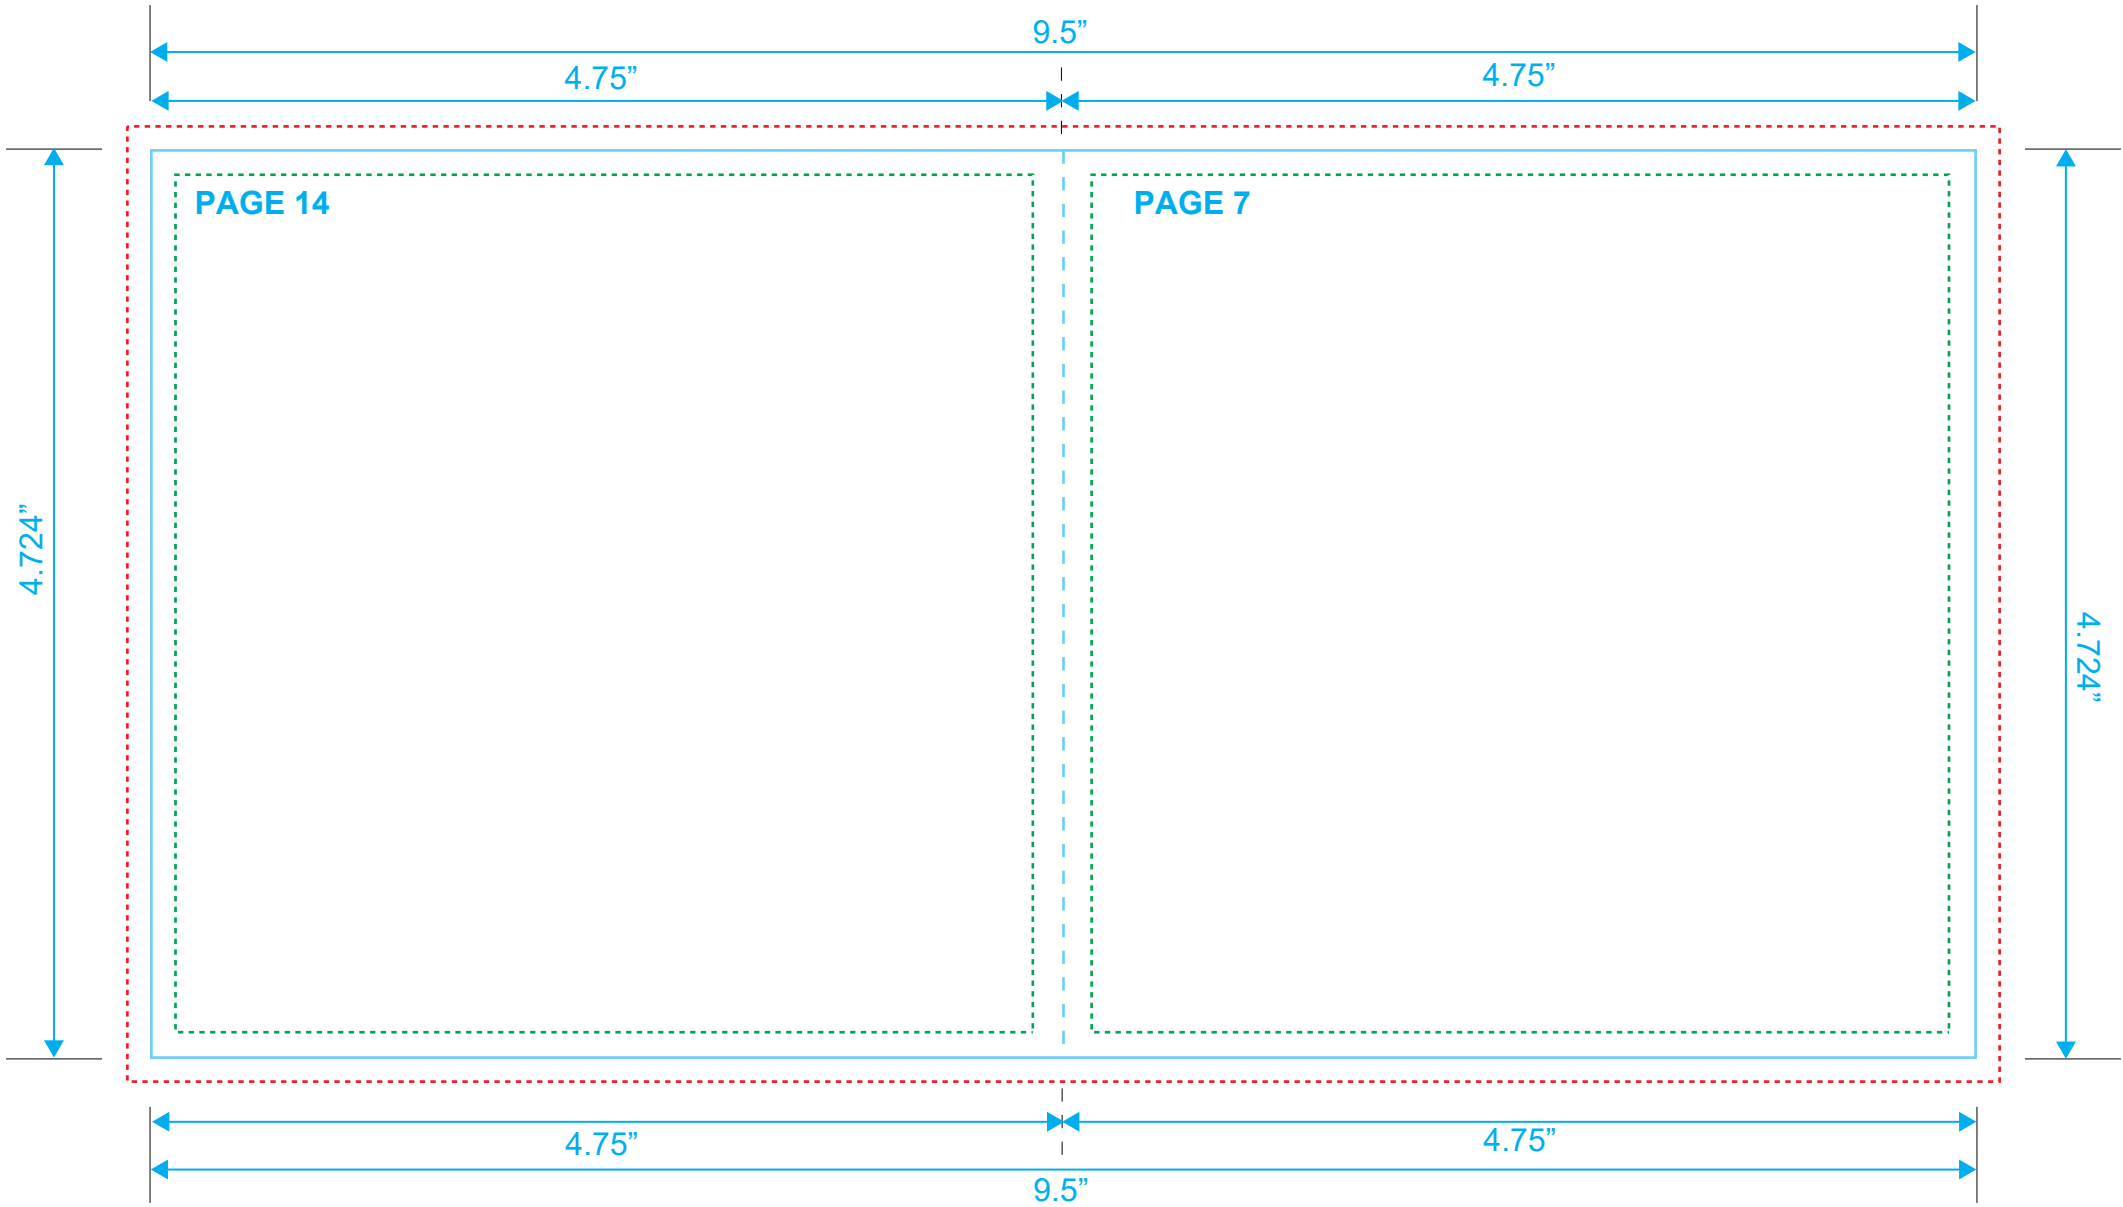

**BOOKLET**  
Reference: 20 Pages  
Style: 2 Panel  
Size: 9.5" x 4.724"

Type Safety .....  
Bleed Line .....  
Crop Line \_\_\_\_\_

**BOOKLET**  
Reference: 20 Pages  
Style: 2 Panel  
Size: 9.5" x 4.724"

Type Safety .....  
Bleed Line .....  
Crop Line \_\_\_\_\_

**BOOKLET**  
Reference: 20 Pages  
Style: 2 Panel  
Size: 9.5" x 4.724"

Type Safety .....  
Bleed Line .....  
Crop Line ———

**BOOKLET**  
Reference: 20 Pages  
Style: 2 Panel  
Size: 9.5" x 4.724"

Type Safety .....  
Bleed Line .....  
Crop Line ———

**BOOKLET**  
Reference: 20 Pages  
Style: 2 Panel  
Size: 9.5" x 4.724"

Type Safety .....  
Bleed Line .....  
Crop Line \_\_\_\_\_

**BOOKLET**  
Reference: 20 Pages  
Style: 2 Panel  
Size: 9.5" x 4.724"