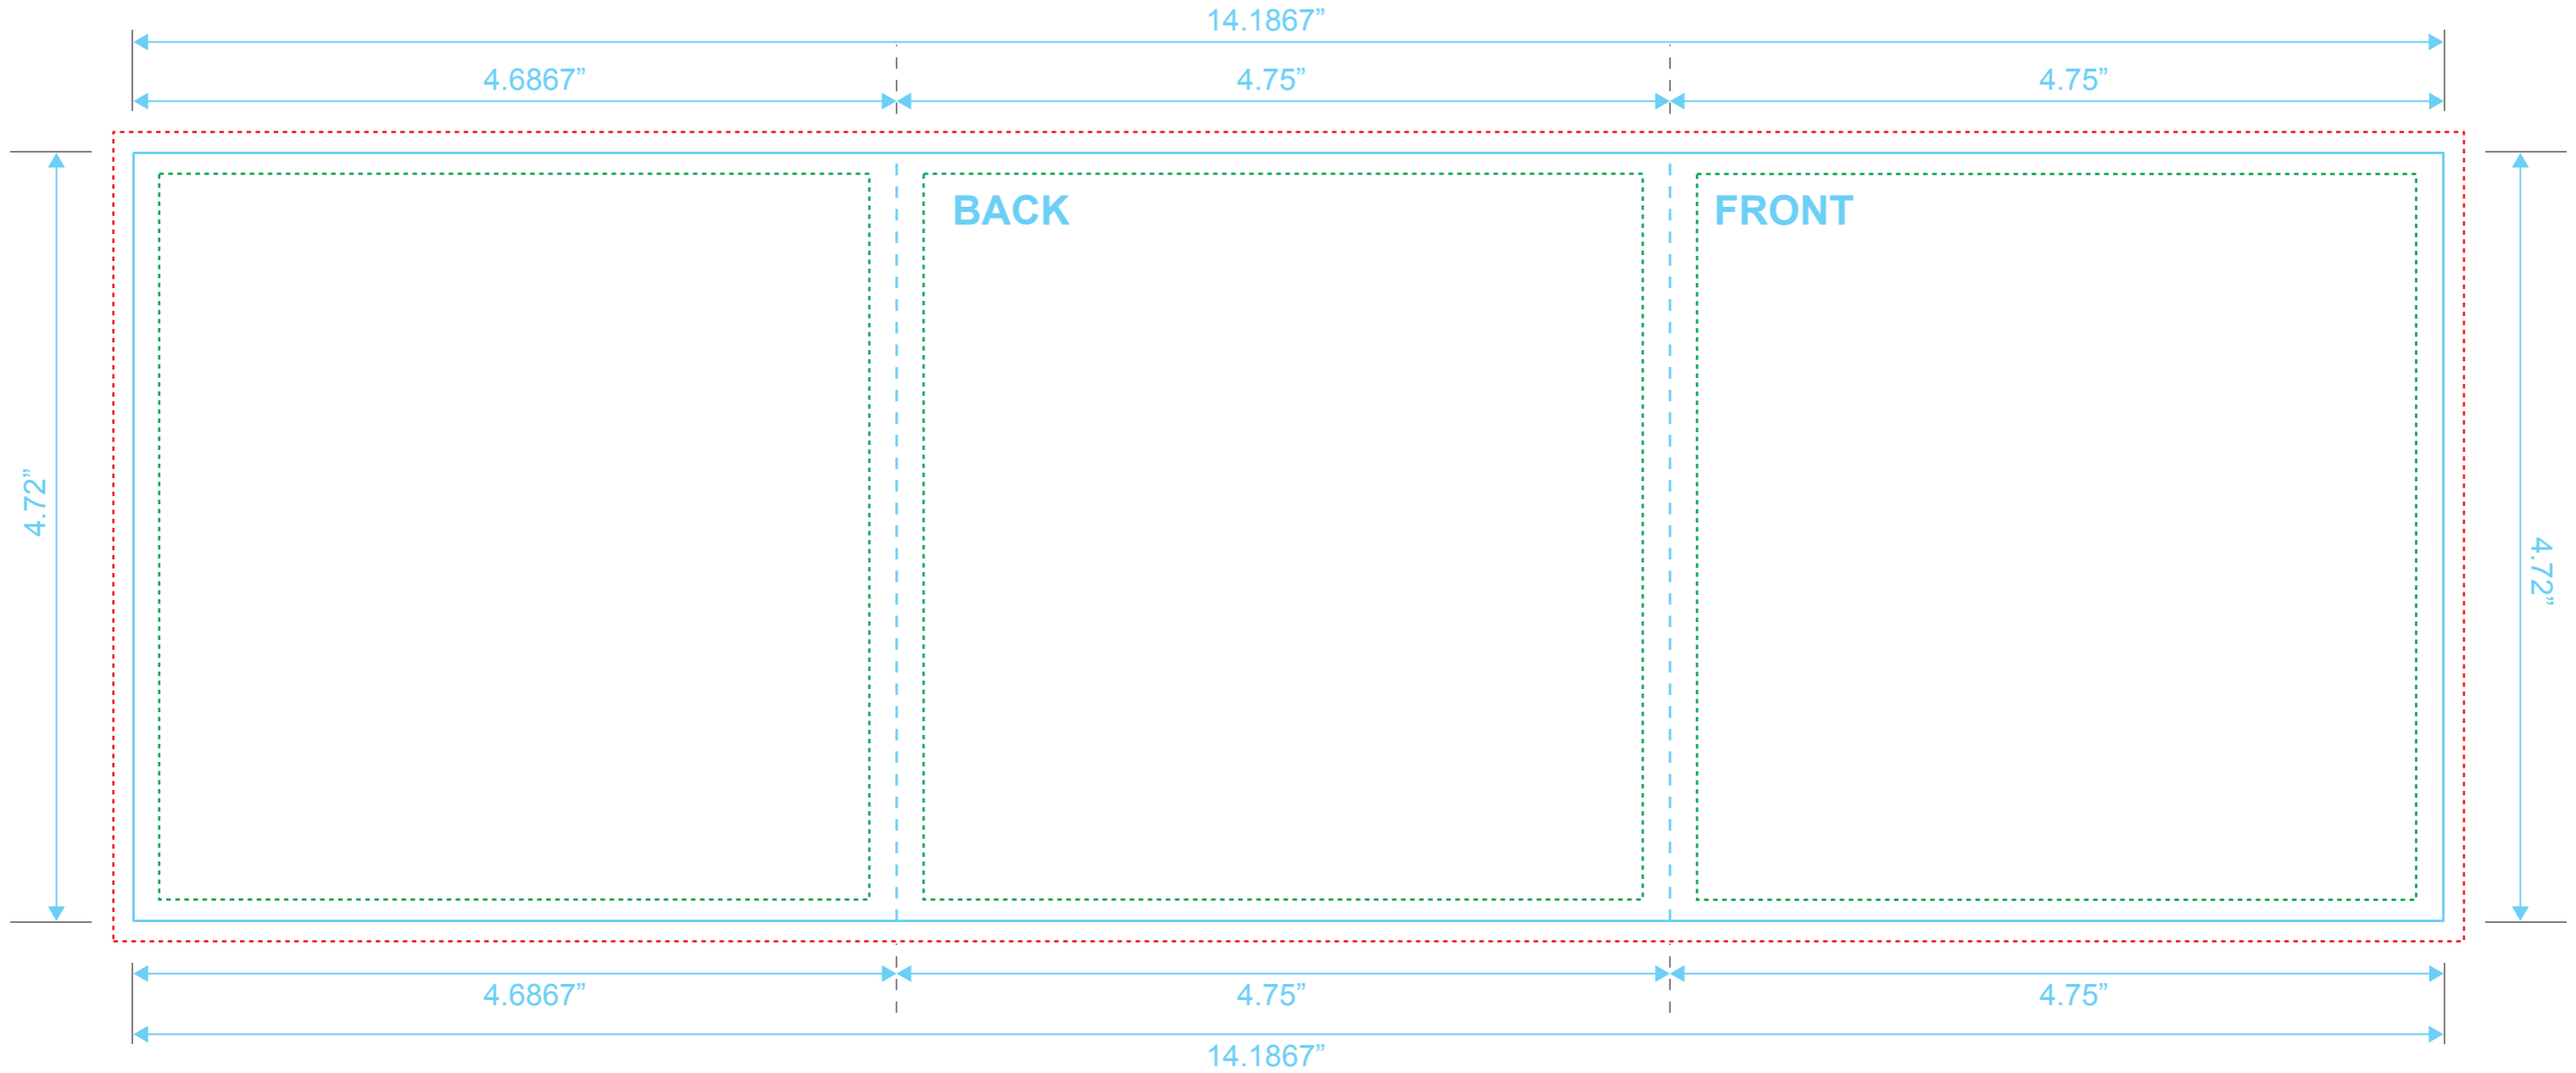

# 21003

Reference: Insert

Style: 3 Panels (Roll Fold)

Size: 14.1867" x 4.72"

Type Safety .....  
Bleed Line .....

Crop Line \_\_\_\_\_

# 21003

Reference: Insert

Style: 3 Panels (Roll Fold)

Size: 14.1867" x 4.72"

Type Safety ..... (green dotted line)

Bleed Line ..... (red dotted line)

Crop Line \_\_\_\_\_ (blue solid line)