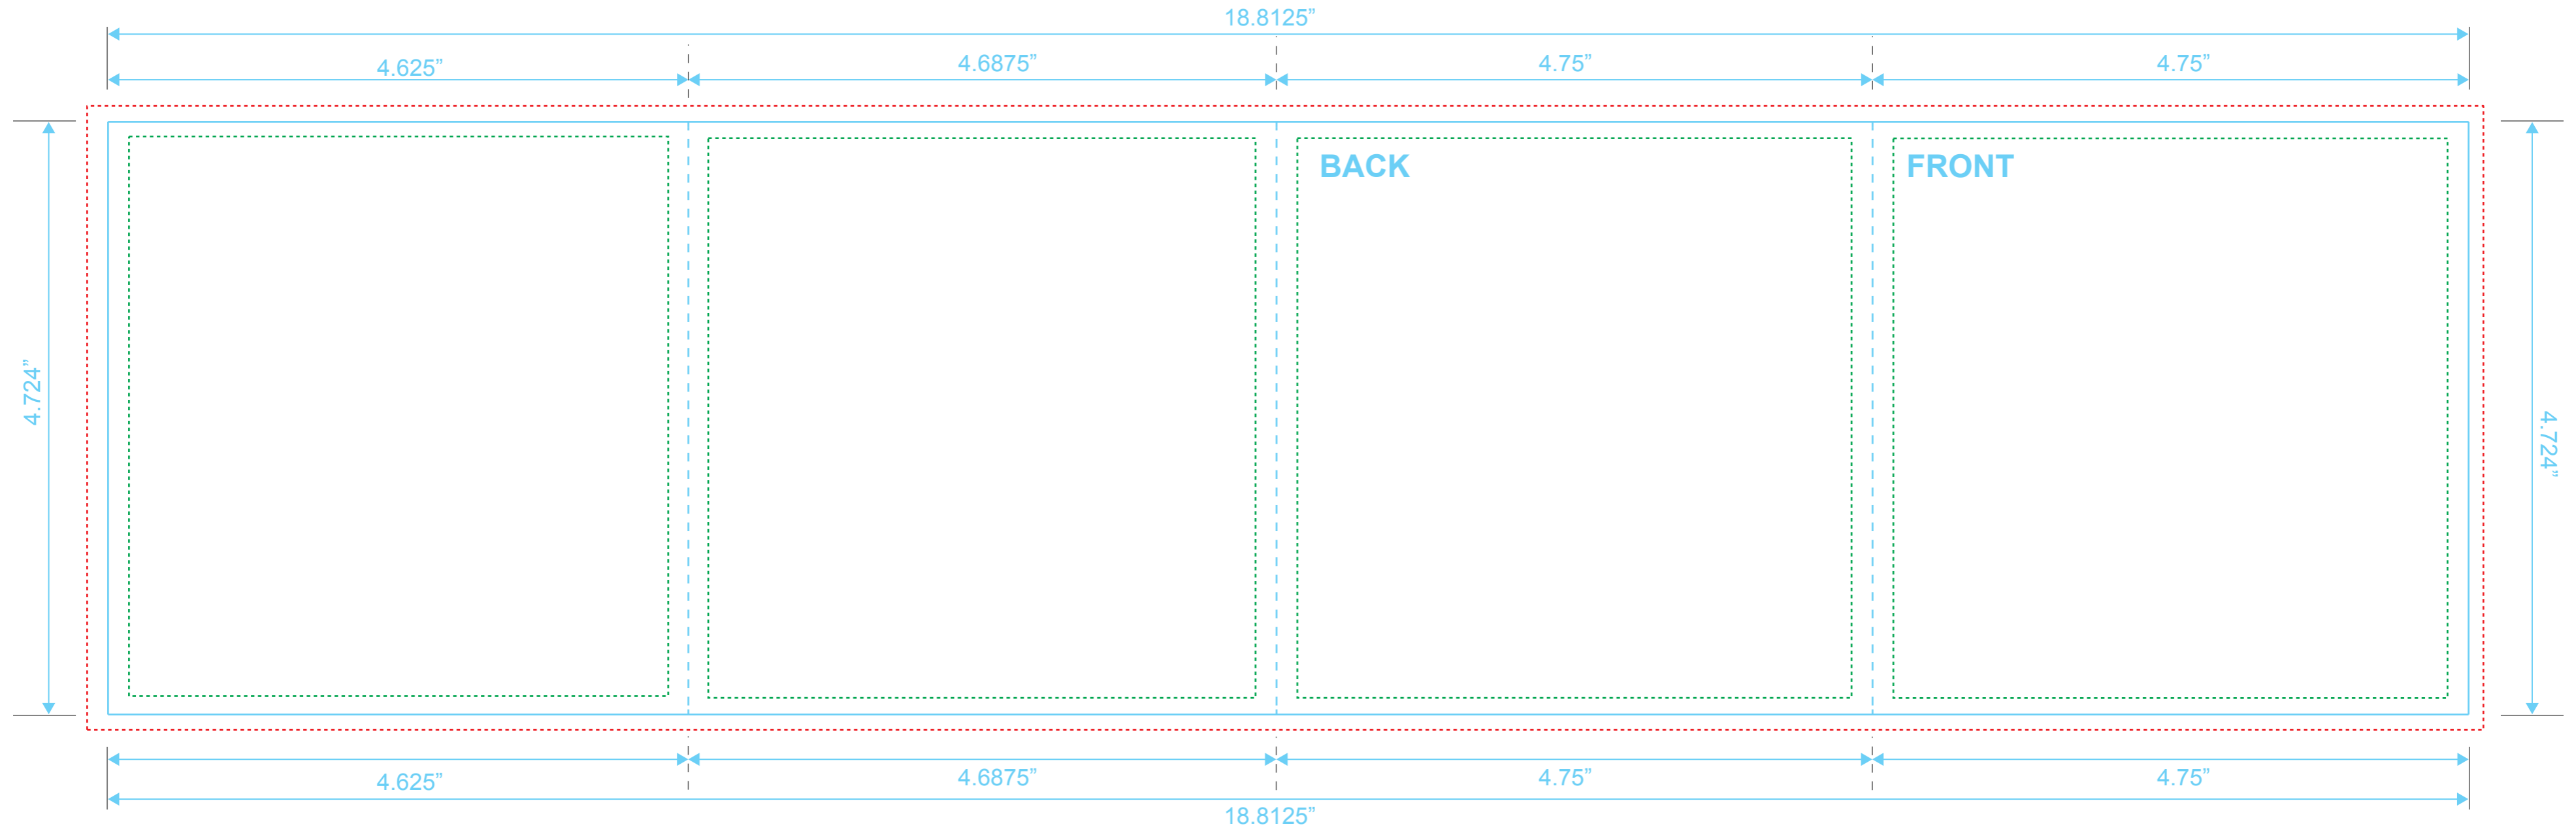

**21004**  
 Reference: Insert Outside  
 Style: 4 Panels  
 Size: 18.8125" x 4.724"

Type Safety .....  
 Bleed Line .....  
 Crop Line \_\_\_\_\_

21004

Reference: Insert Insert

Style: 4 Panels

Size: 18.8125" x 4.724"

Type Safety .....  
Bleed Line .....  
Crop Line \_\_\_\_\_