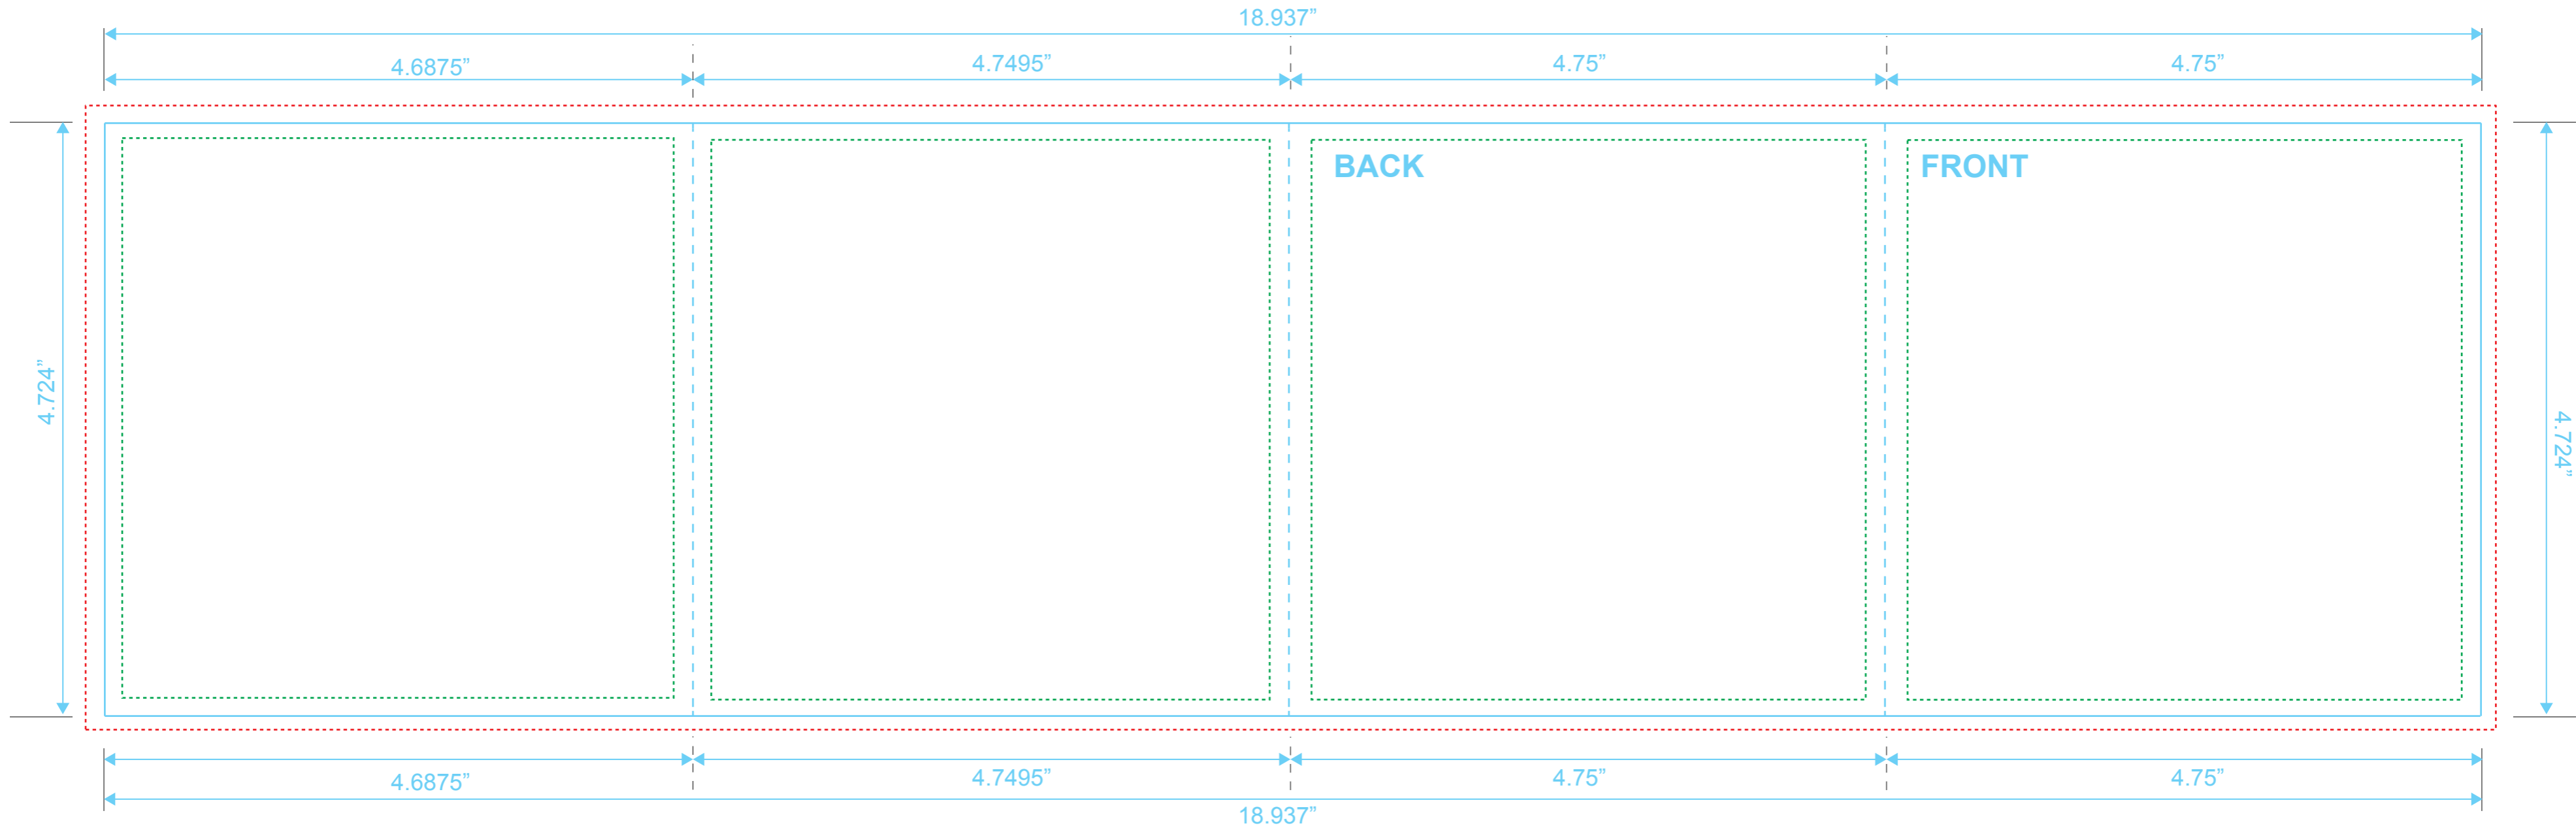

21005
 Reference: Insert Outside
 Style: 4 Panels
 Size: 18.937" x 4.724"

Type Safety
 Bleed Line
 Crop Line _____

21005
 Reference: Insert Inside
 Style: 4 Panels
 Size: 18.937" x 4.724"

Type Safety
 Bleed Line
 Crop Line _____