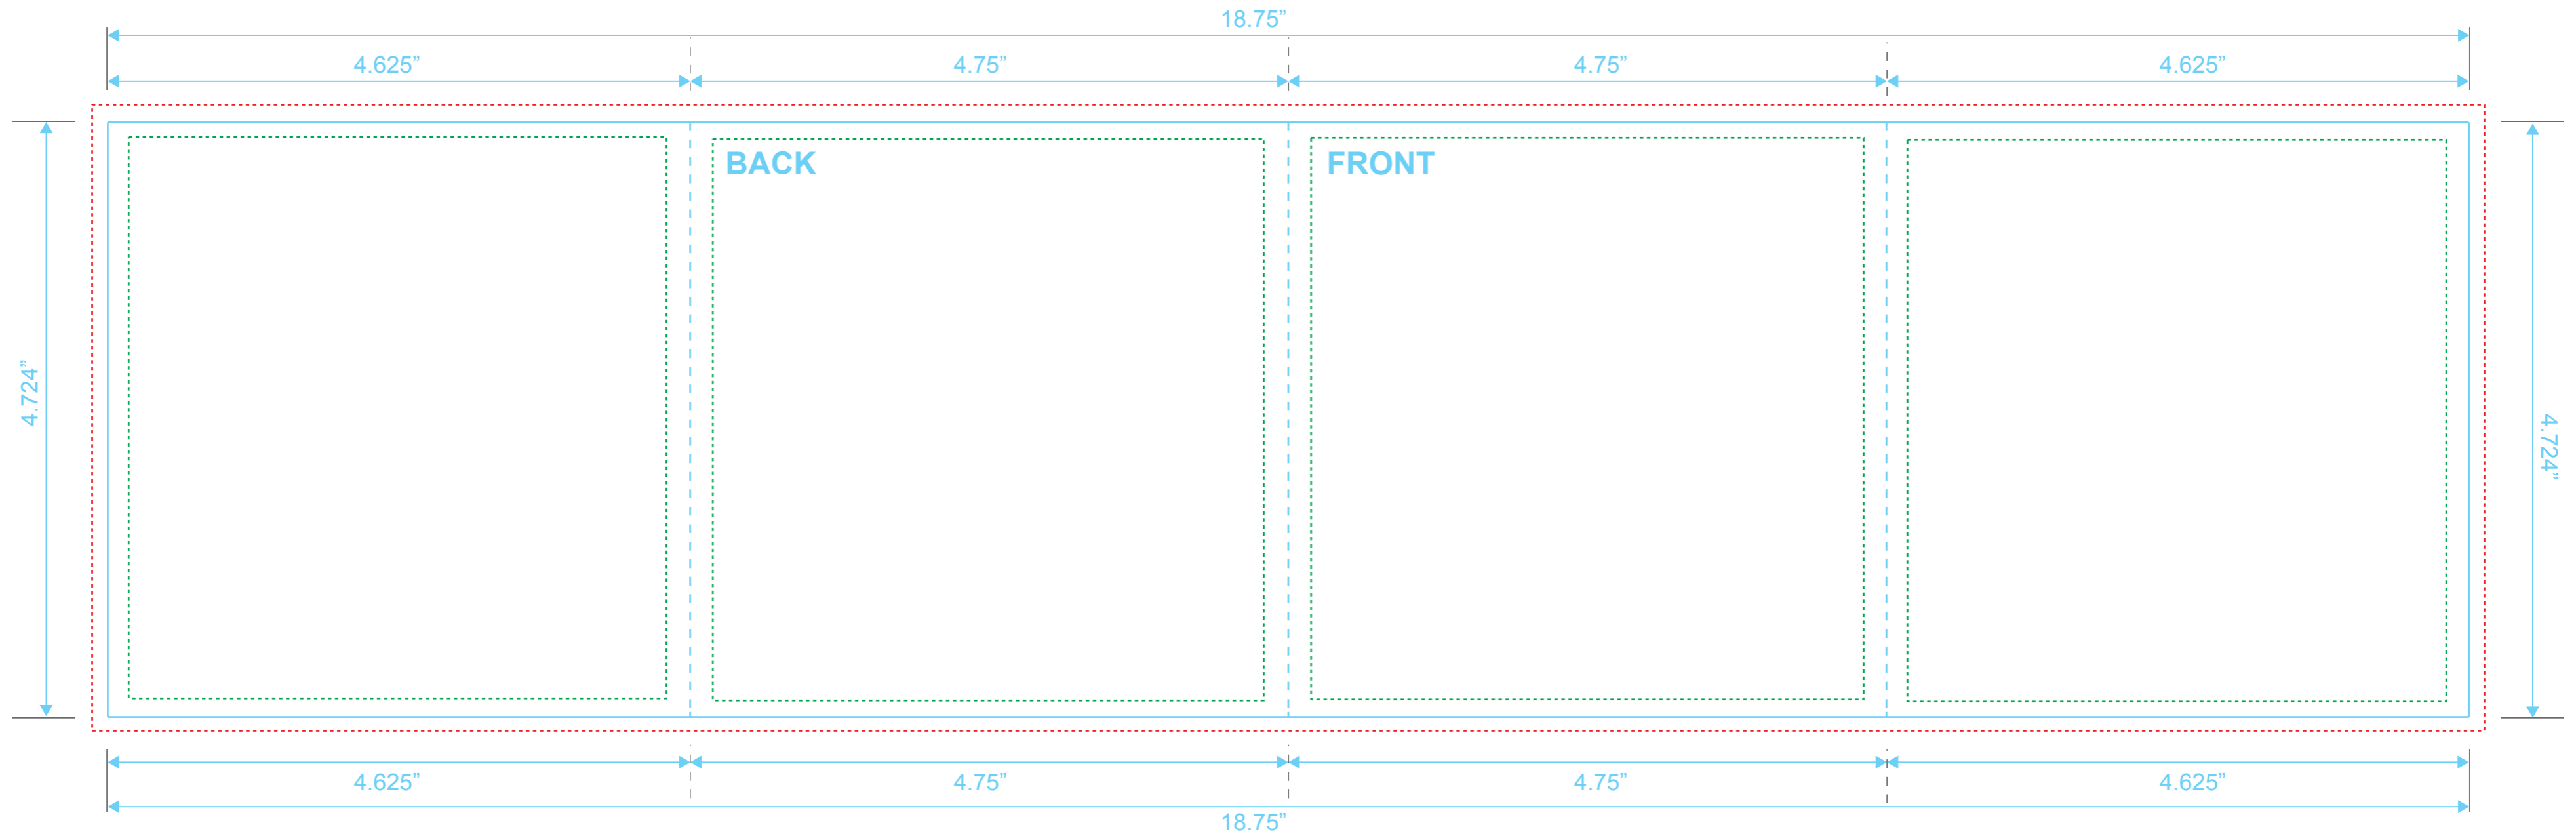

**21006**  
Reference: Insert Outside  
Style: 4 Panels  
Size: 18.75" x 4.724"

Type Safety .....  
Bleed Line .....  
Crop Line \_\_\_\_\_

**21006**  
 Reference: Insert Inside  
 Style: 4 Panels  
 Size: 18.75" x 4.724"

Type Safety .....  
 Bleed Line .....  
 Crop Line \_\_\_\_\_