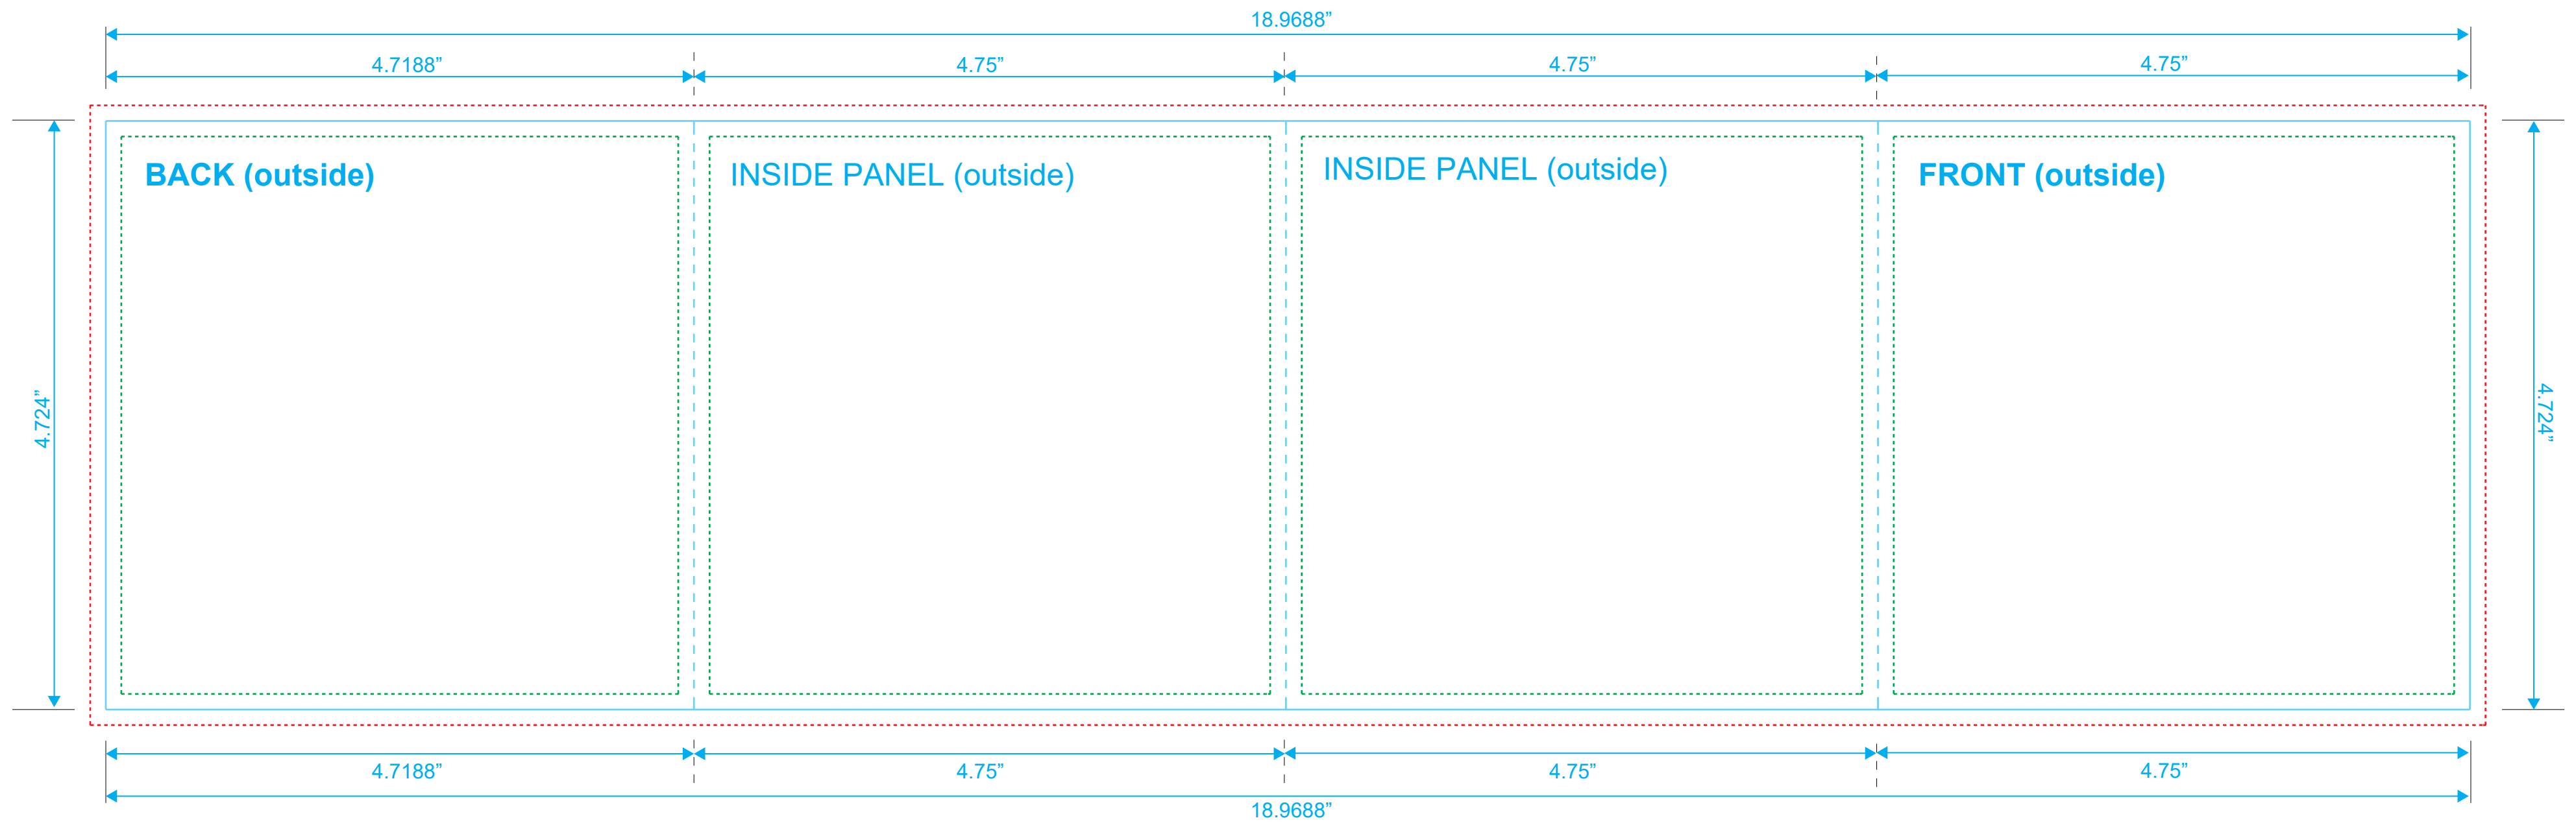

ACCORDION FOLD
 Reference: Insert
 Style: 4 Panel
 Size: 18.9688" x 4.724"

Type Safety
 Bleed Line
 Crop Line _____

ACCORDION FOLD

Reference: Insert

Style: 4 Panel

Size: 18.9688" x 4.724"

Type Safety 

Bleed Line 

Crop Line 