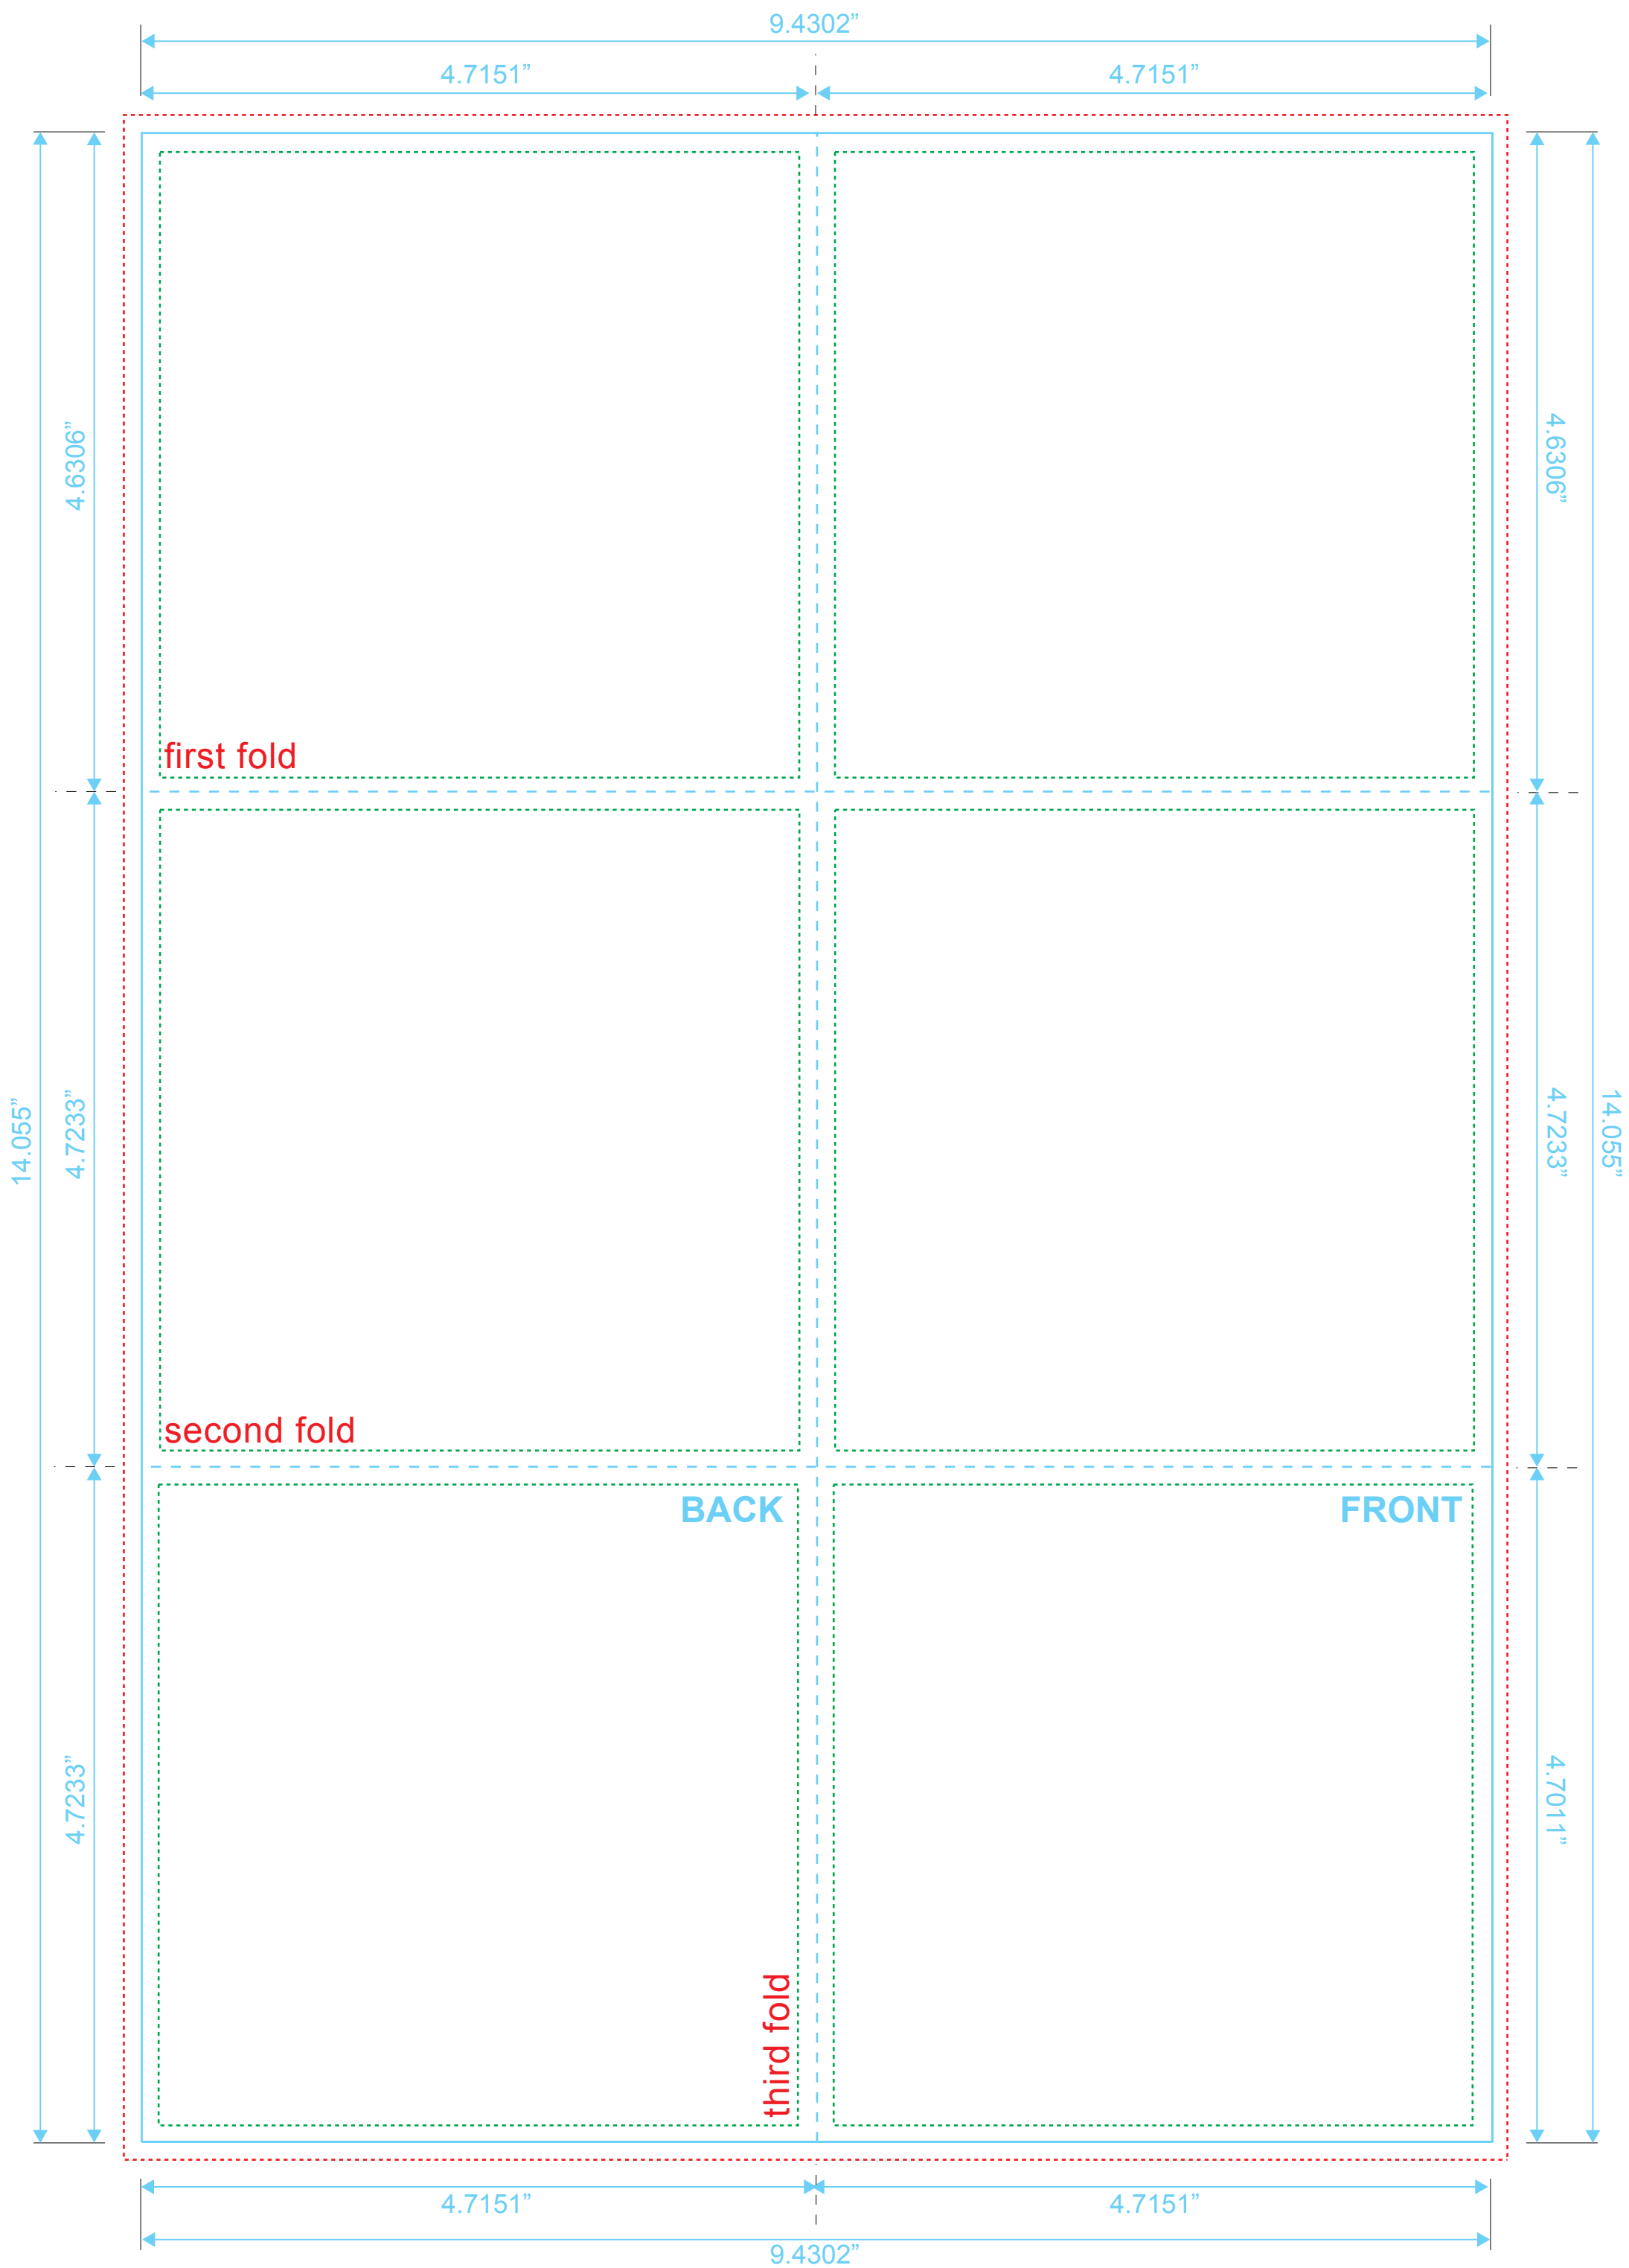

# 21014

Reference: Insert

Style: 6 Panels

Size: 9.4302" x 14.055"

Type Safety 

Bleed Line 

Crop Line 