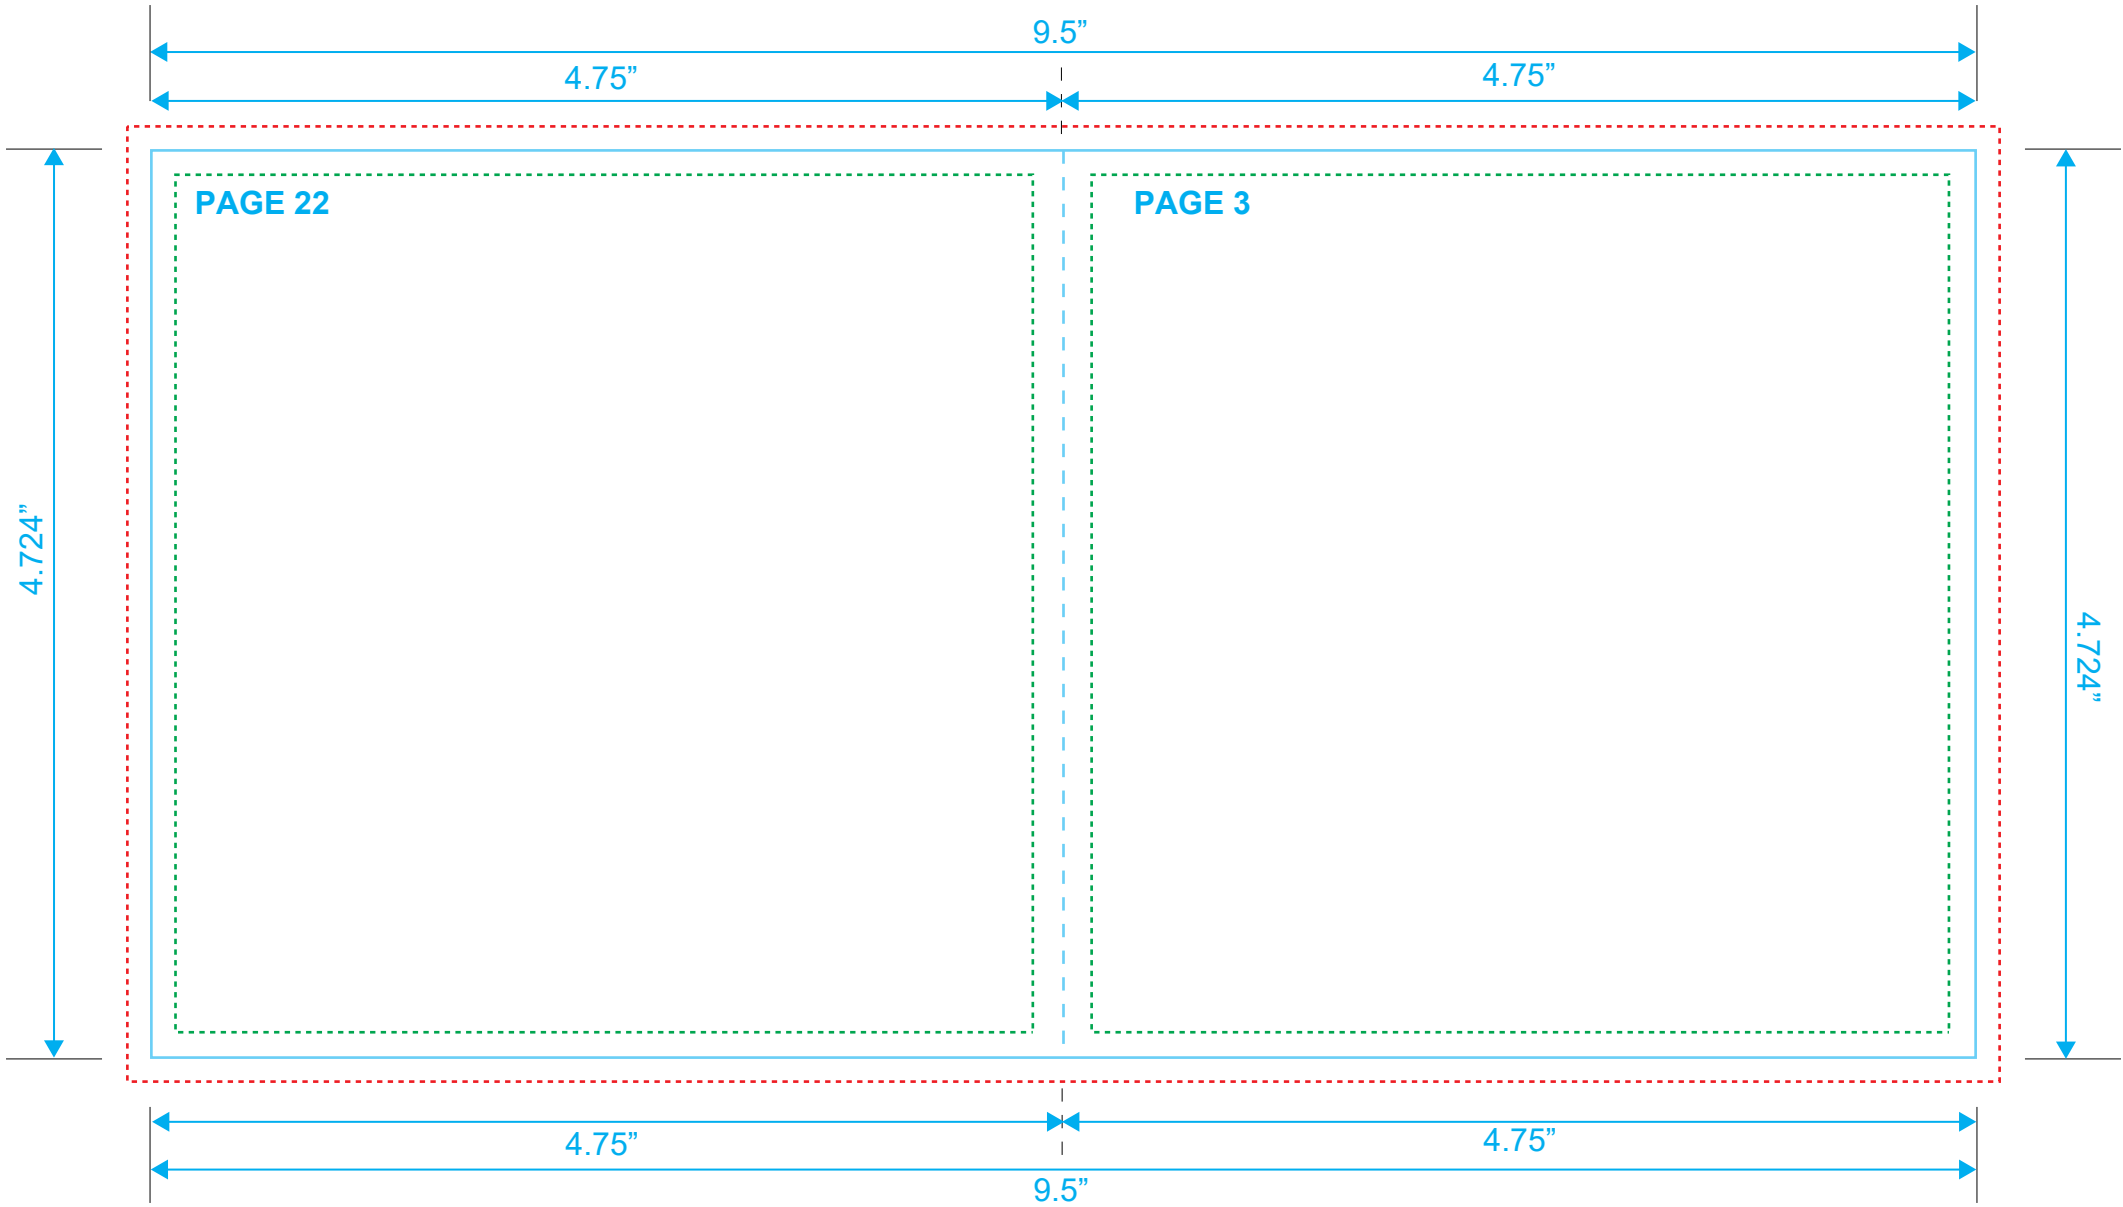

BOOKLET
Reference: 24 Pages
Style: 2 Panel
Size: 9.5" x 4.724"

Type Safety .....
Bleed Line .....
Crop Line ———