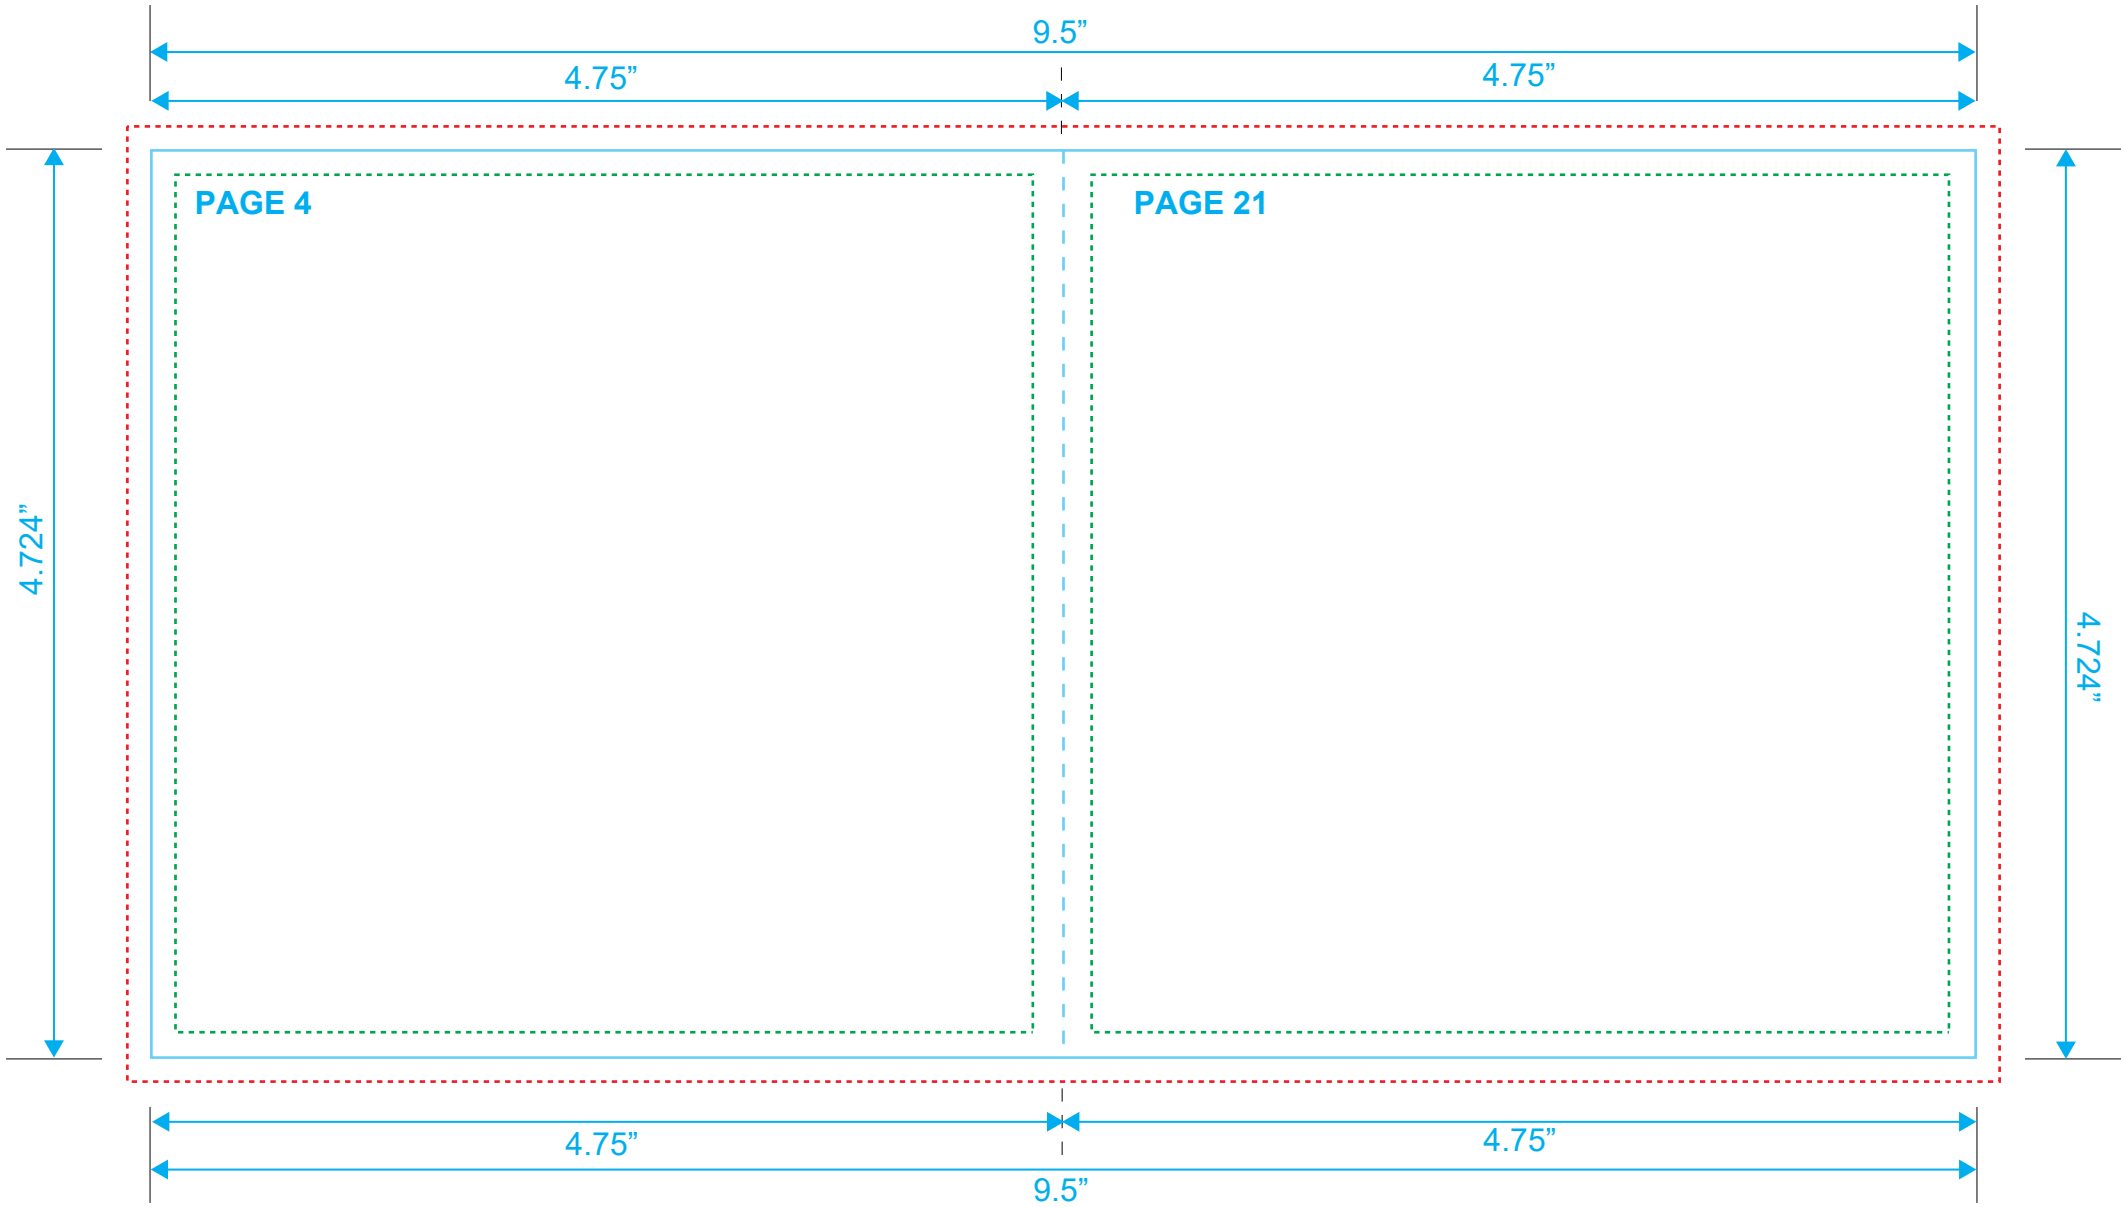

BOOKLET
Reference: 24 Pages
Style: 2 Panel
Size: 9.5" x 4.724"

Type Safety .....
Bleed Line .....
Crop Line ———