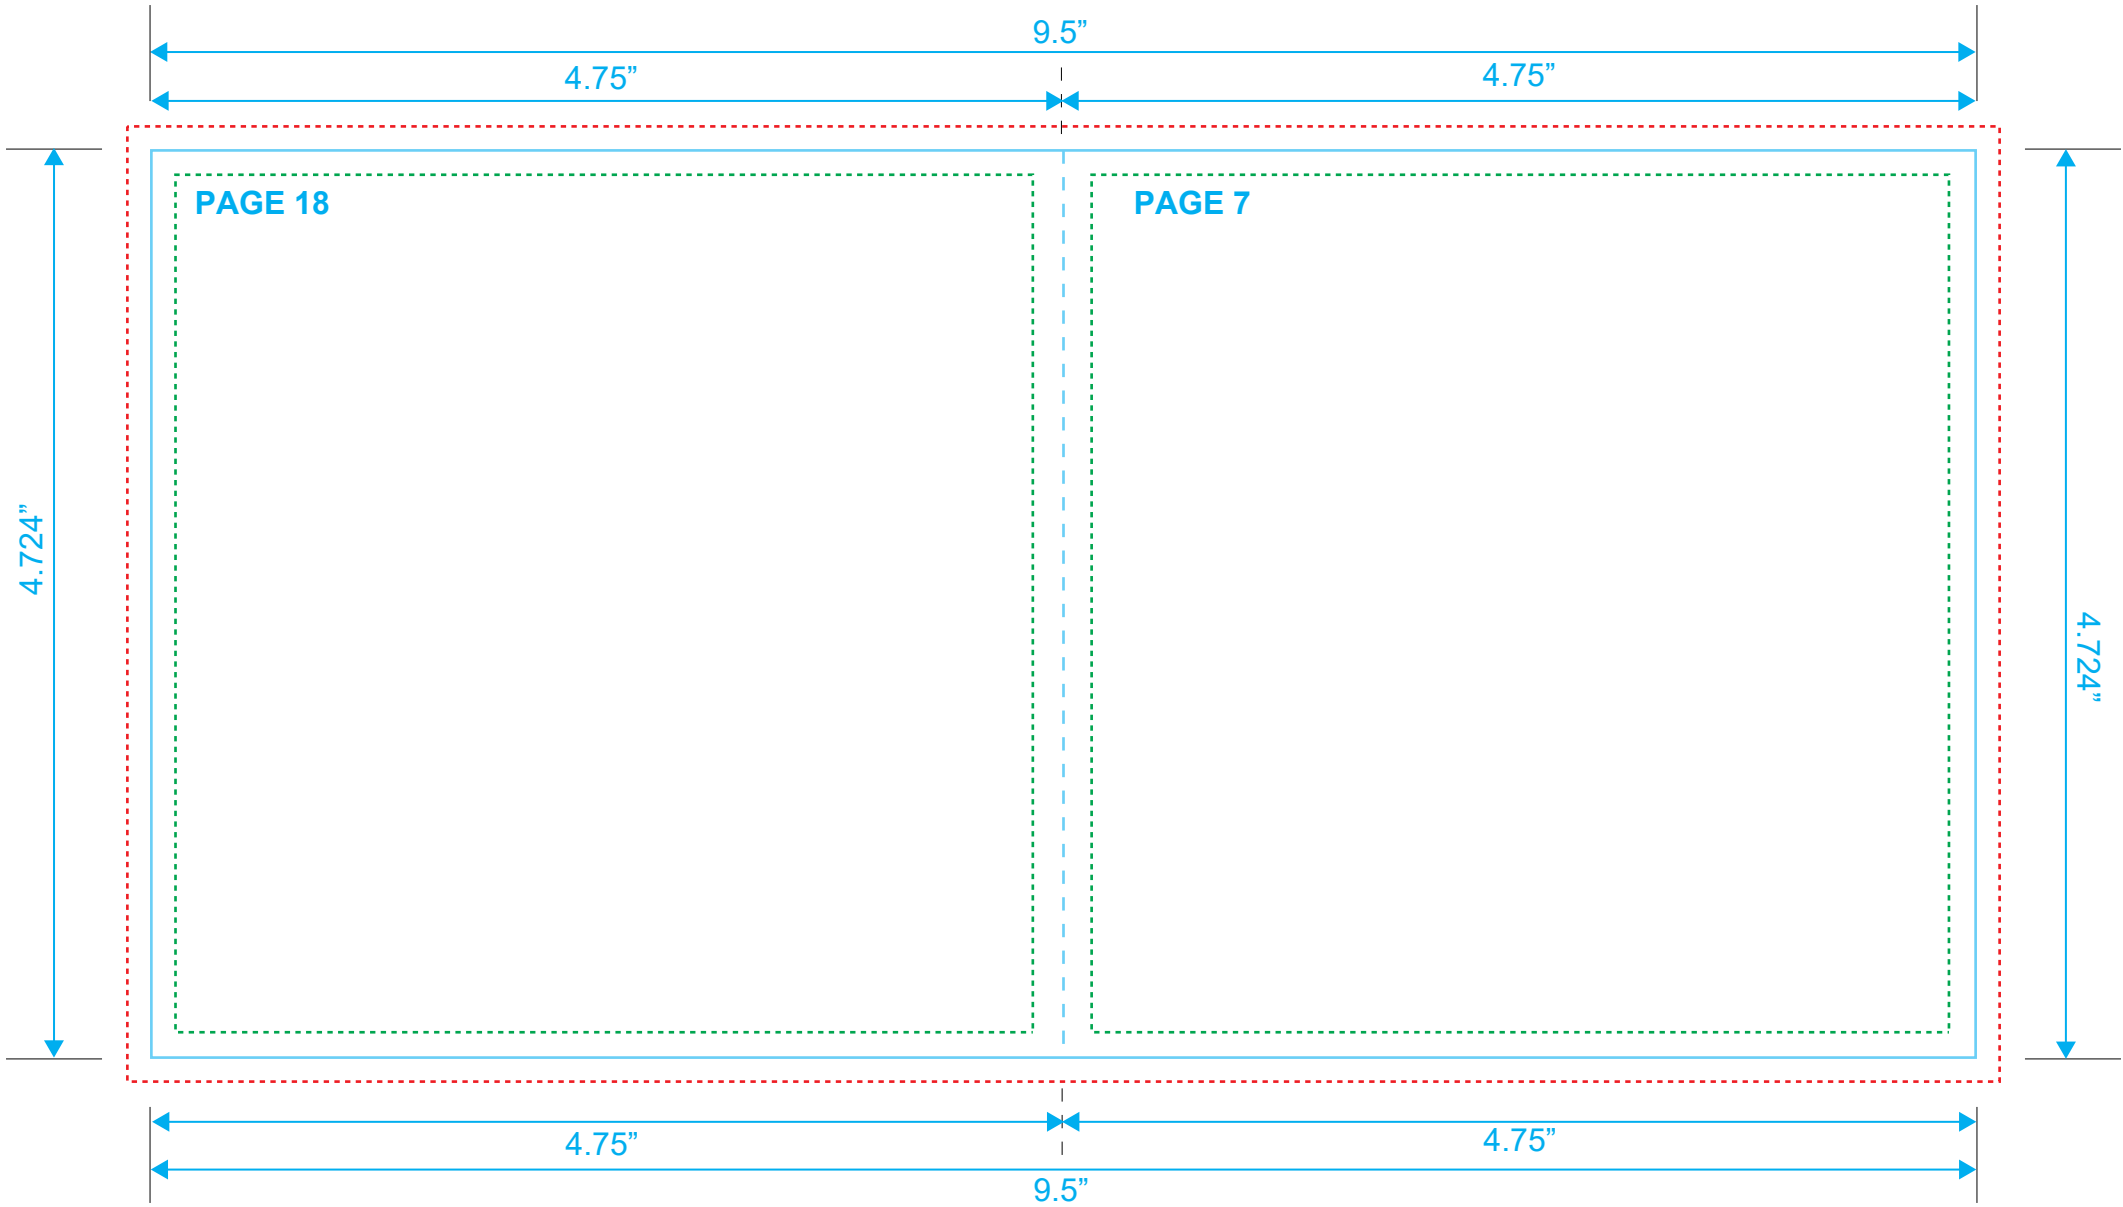

BOOKLET
Reference: 24 Pages
Style: 2 Panel
Size: 9.5" x 4.724"

Type Safety .....
Bleed Line .....
Crop Line ———