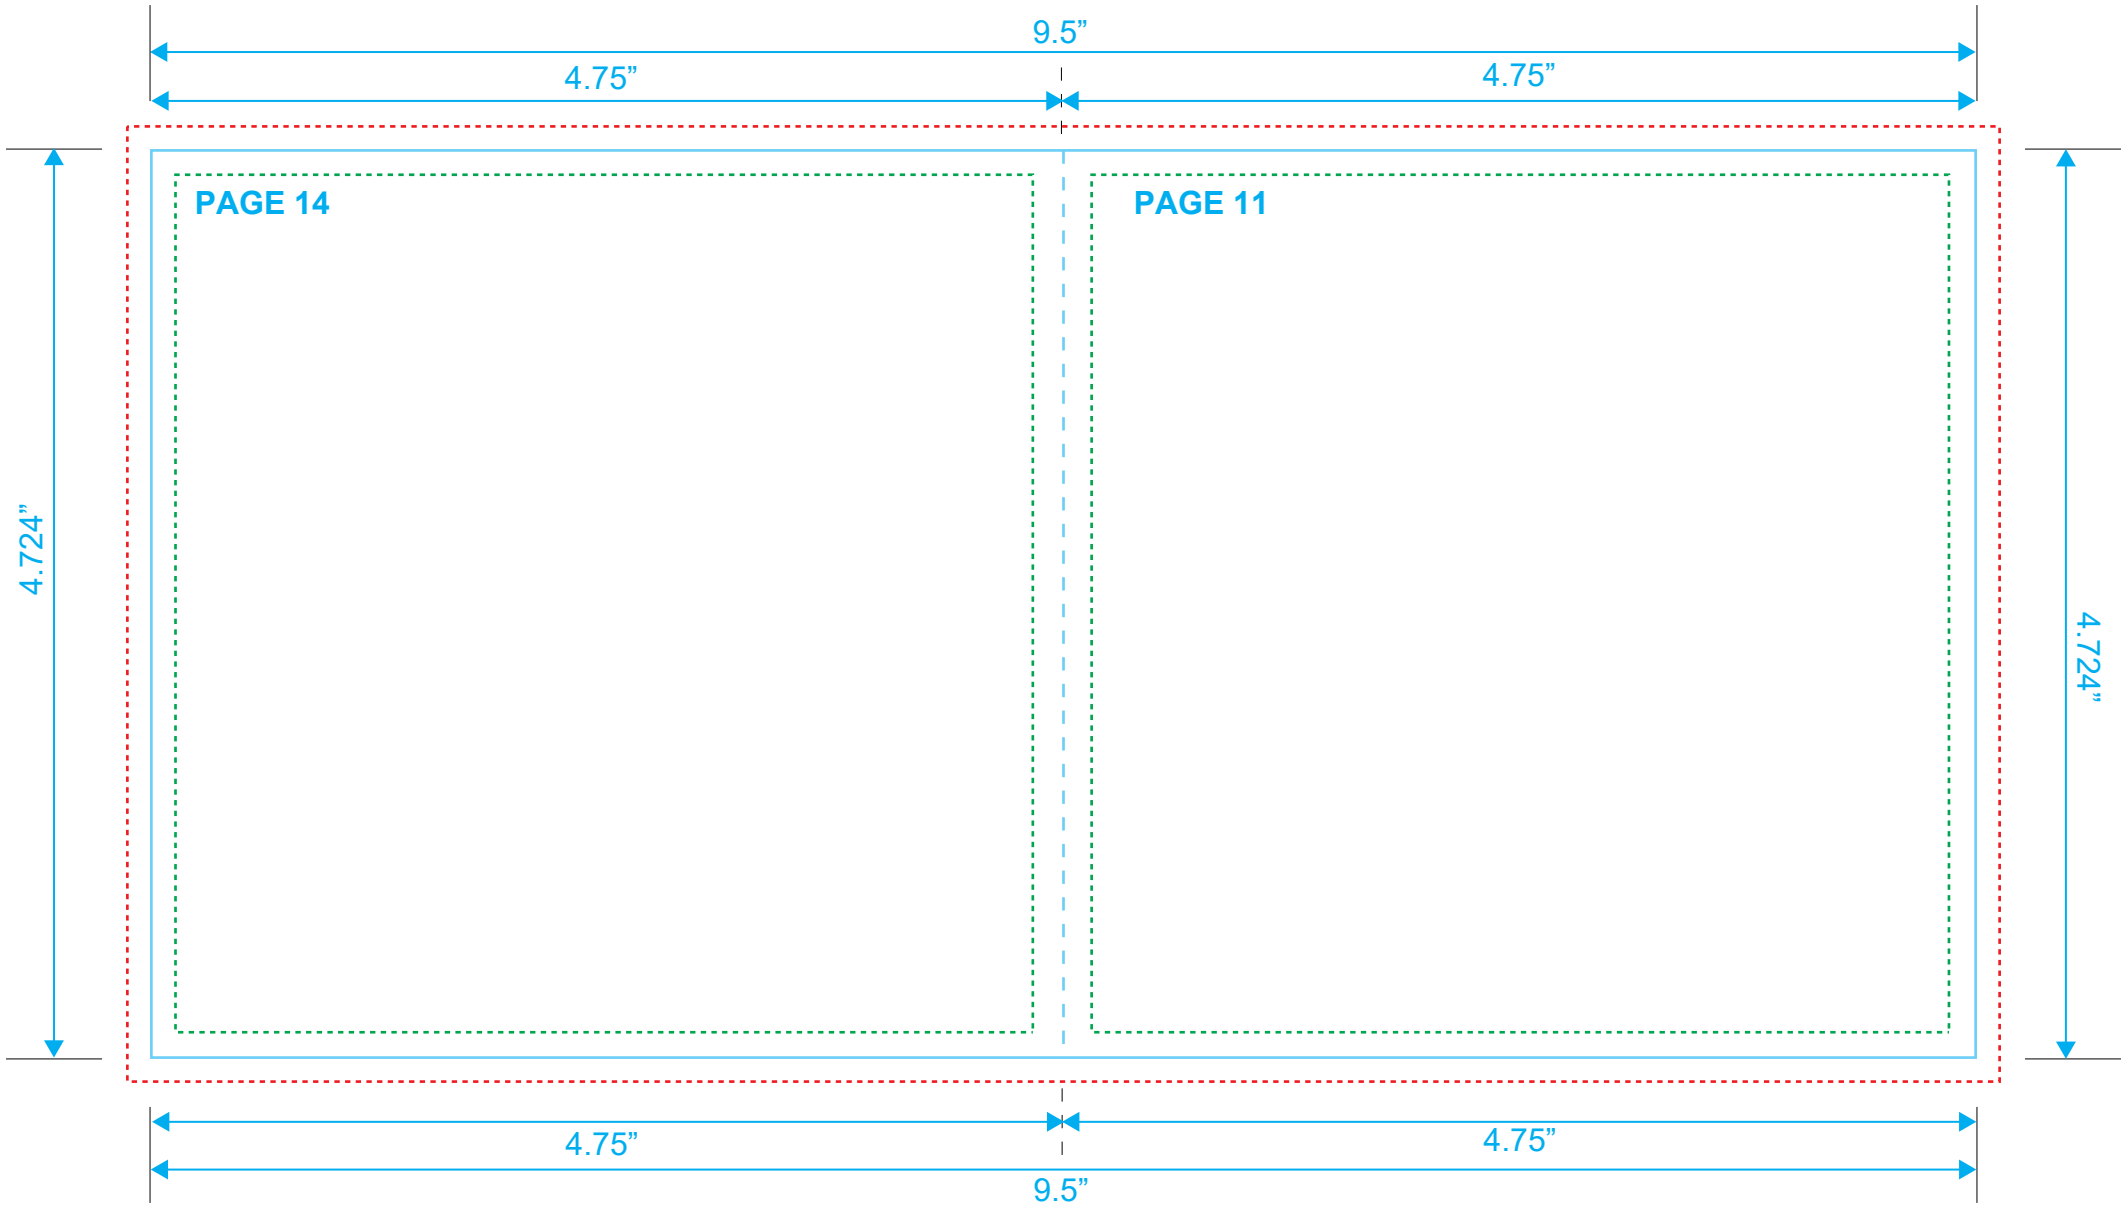

BOOKLET
Reference: 24 Pages
Style: 2 Panel
Size: 9.5" x 4.724"

Type Safety .....
Bleed Line .....
Crop Line _____