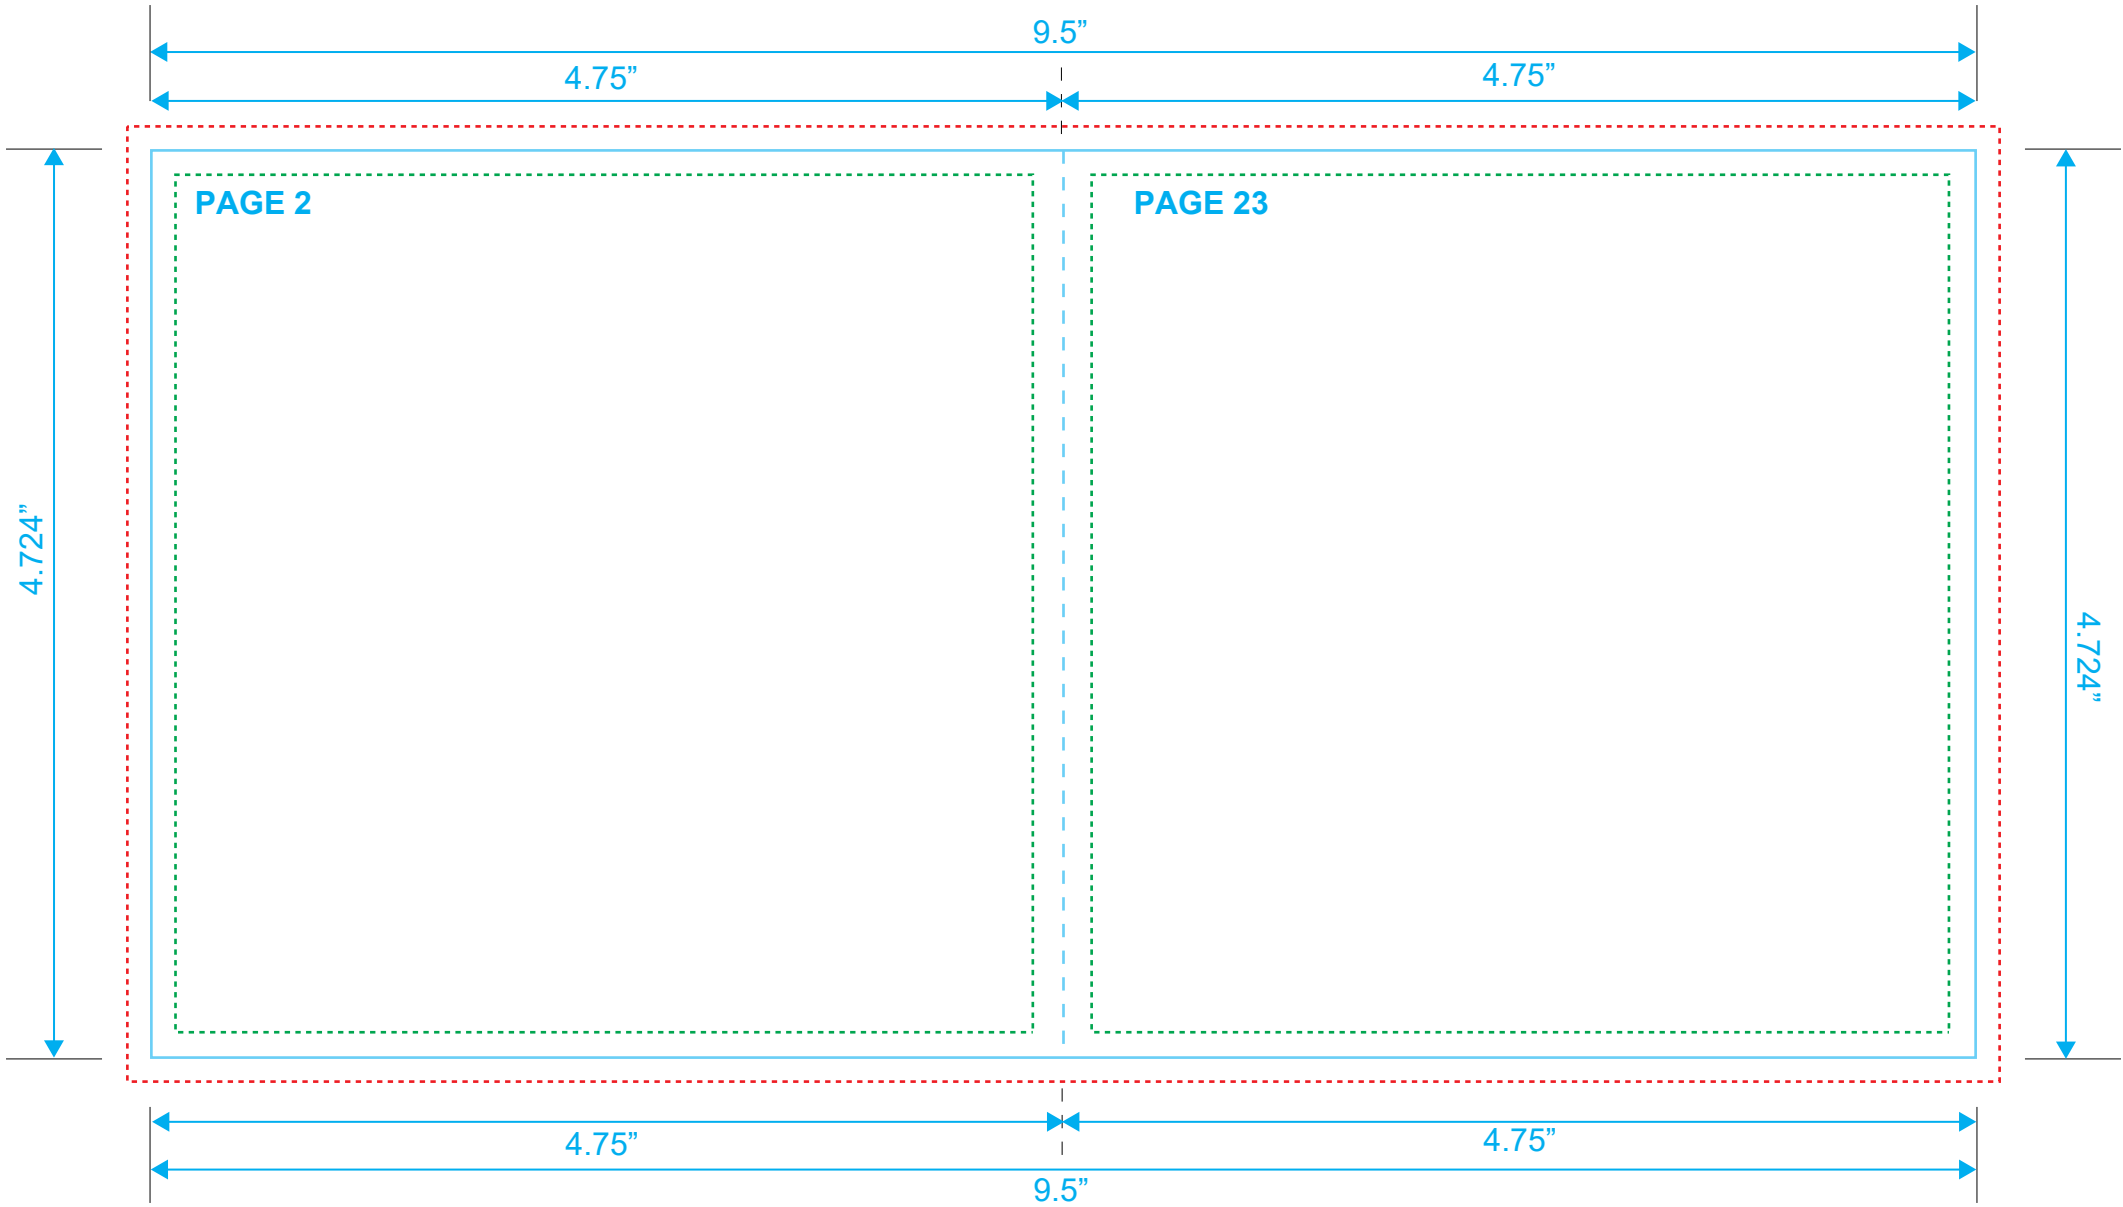

BOOKLET
Reference: 24 Pages
Style: 2 Panel
Size: 9.5" x 4.724"

Type Safety .....
Bleed Line .....
Crop Line _____