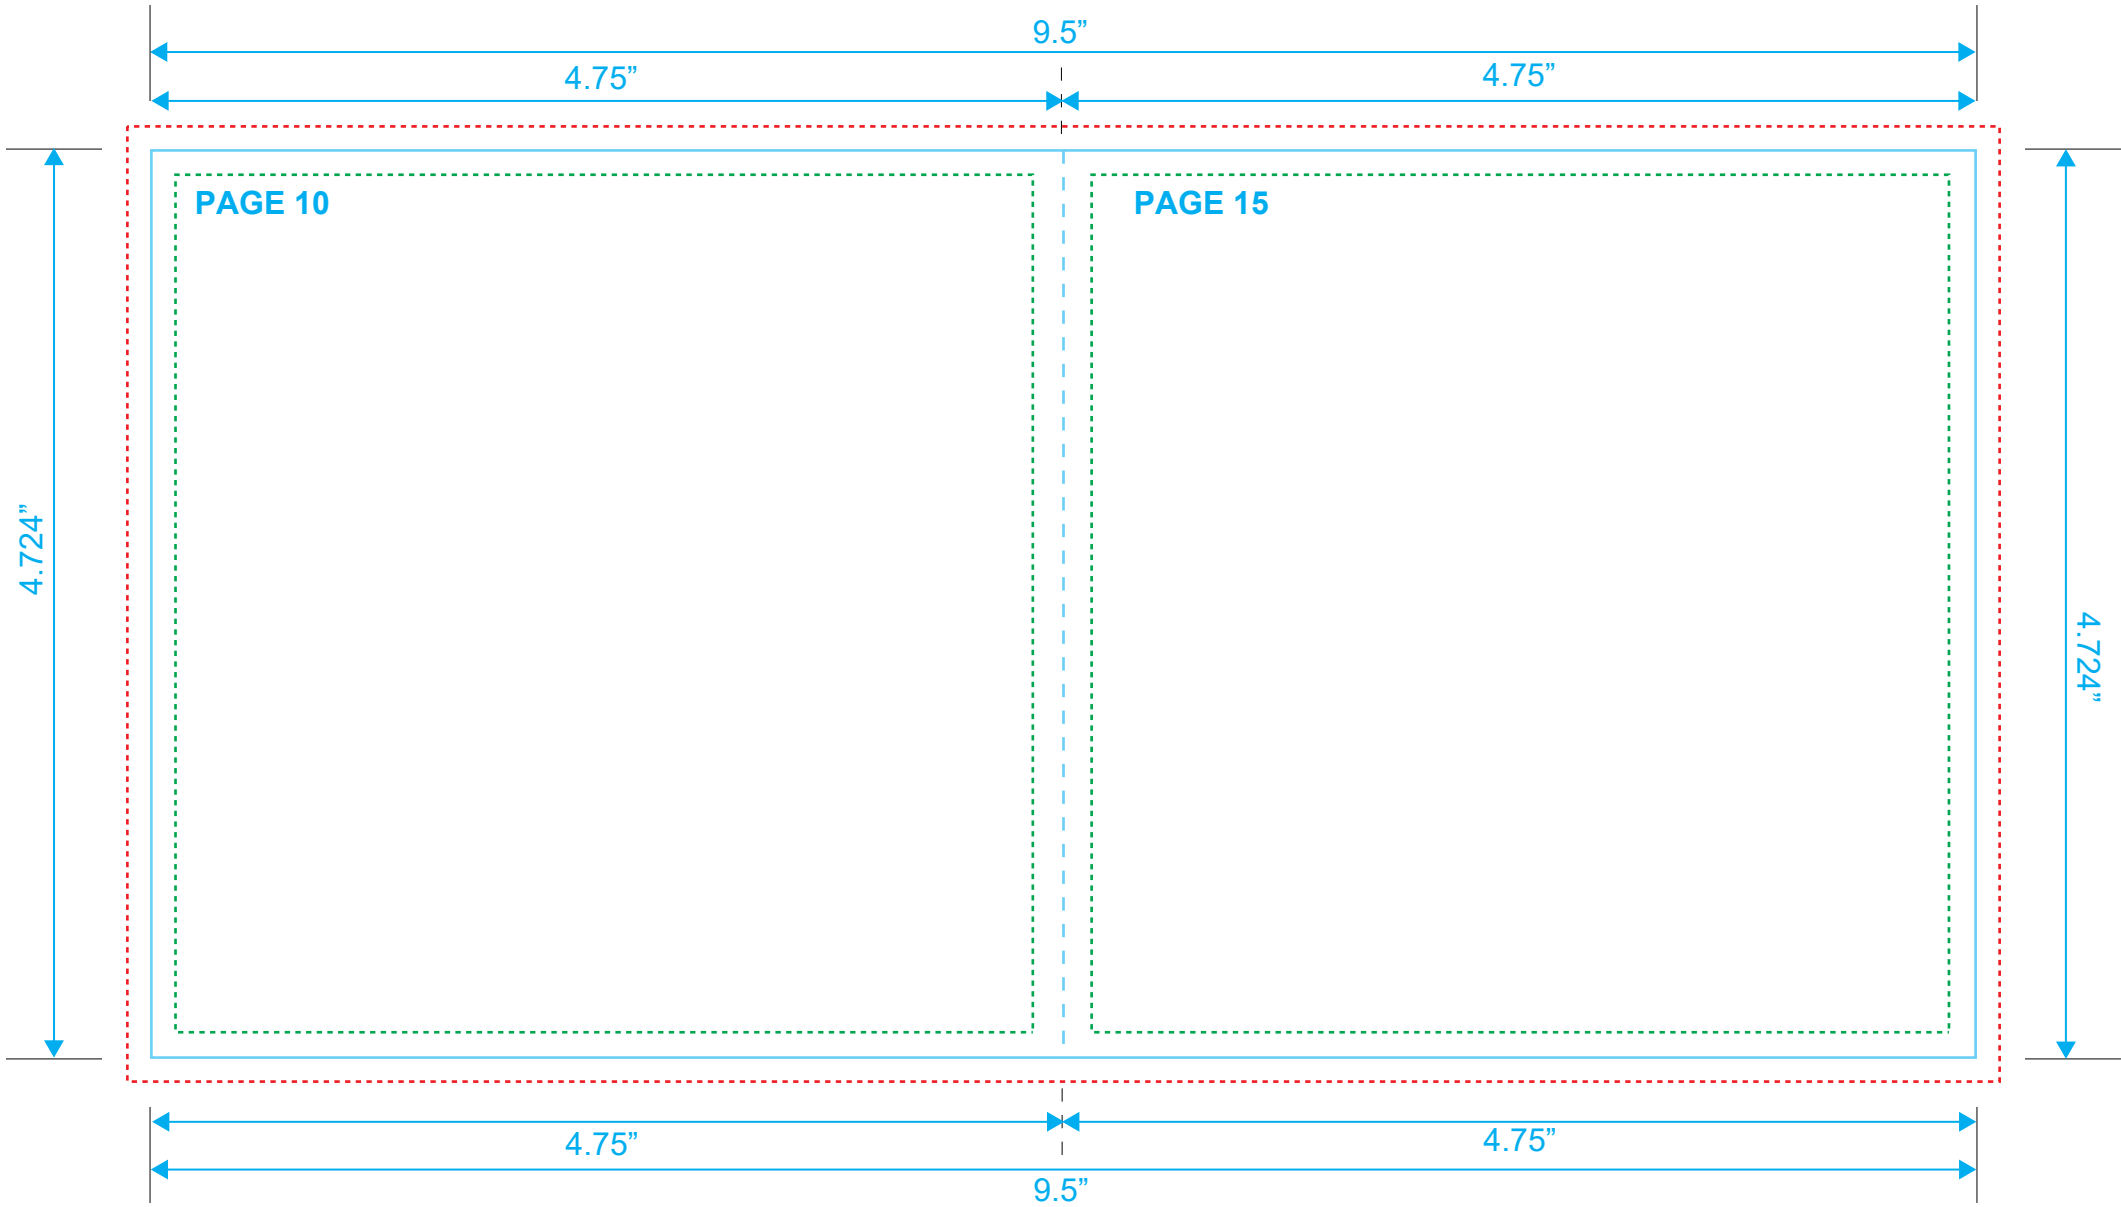

BOOKLET

Reference: 24 Pages

Style: 2 Panel

Size: 9.5" x 4.724"

Type Safety

Bleed Line

Crop Line