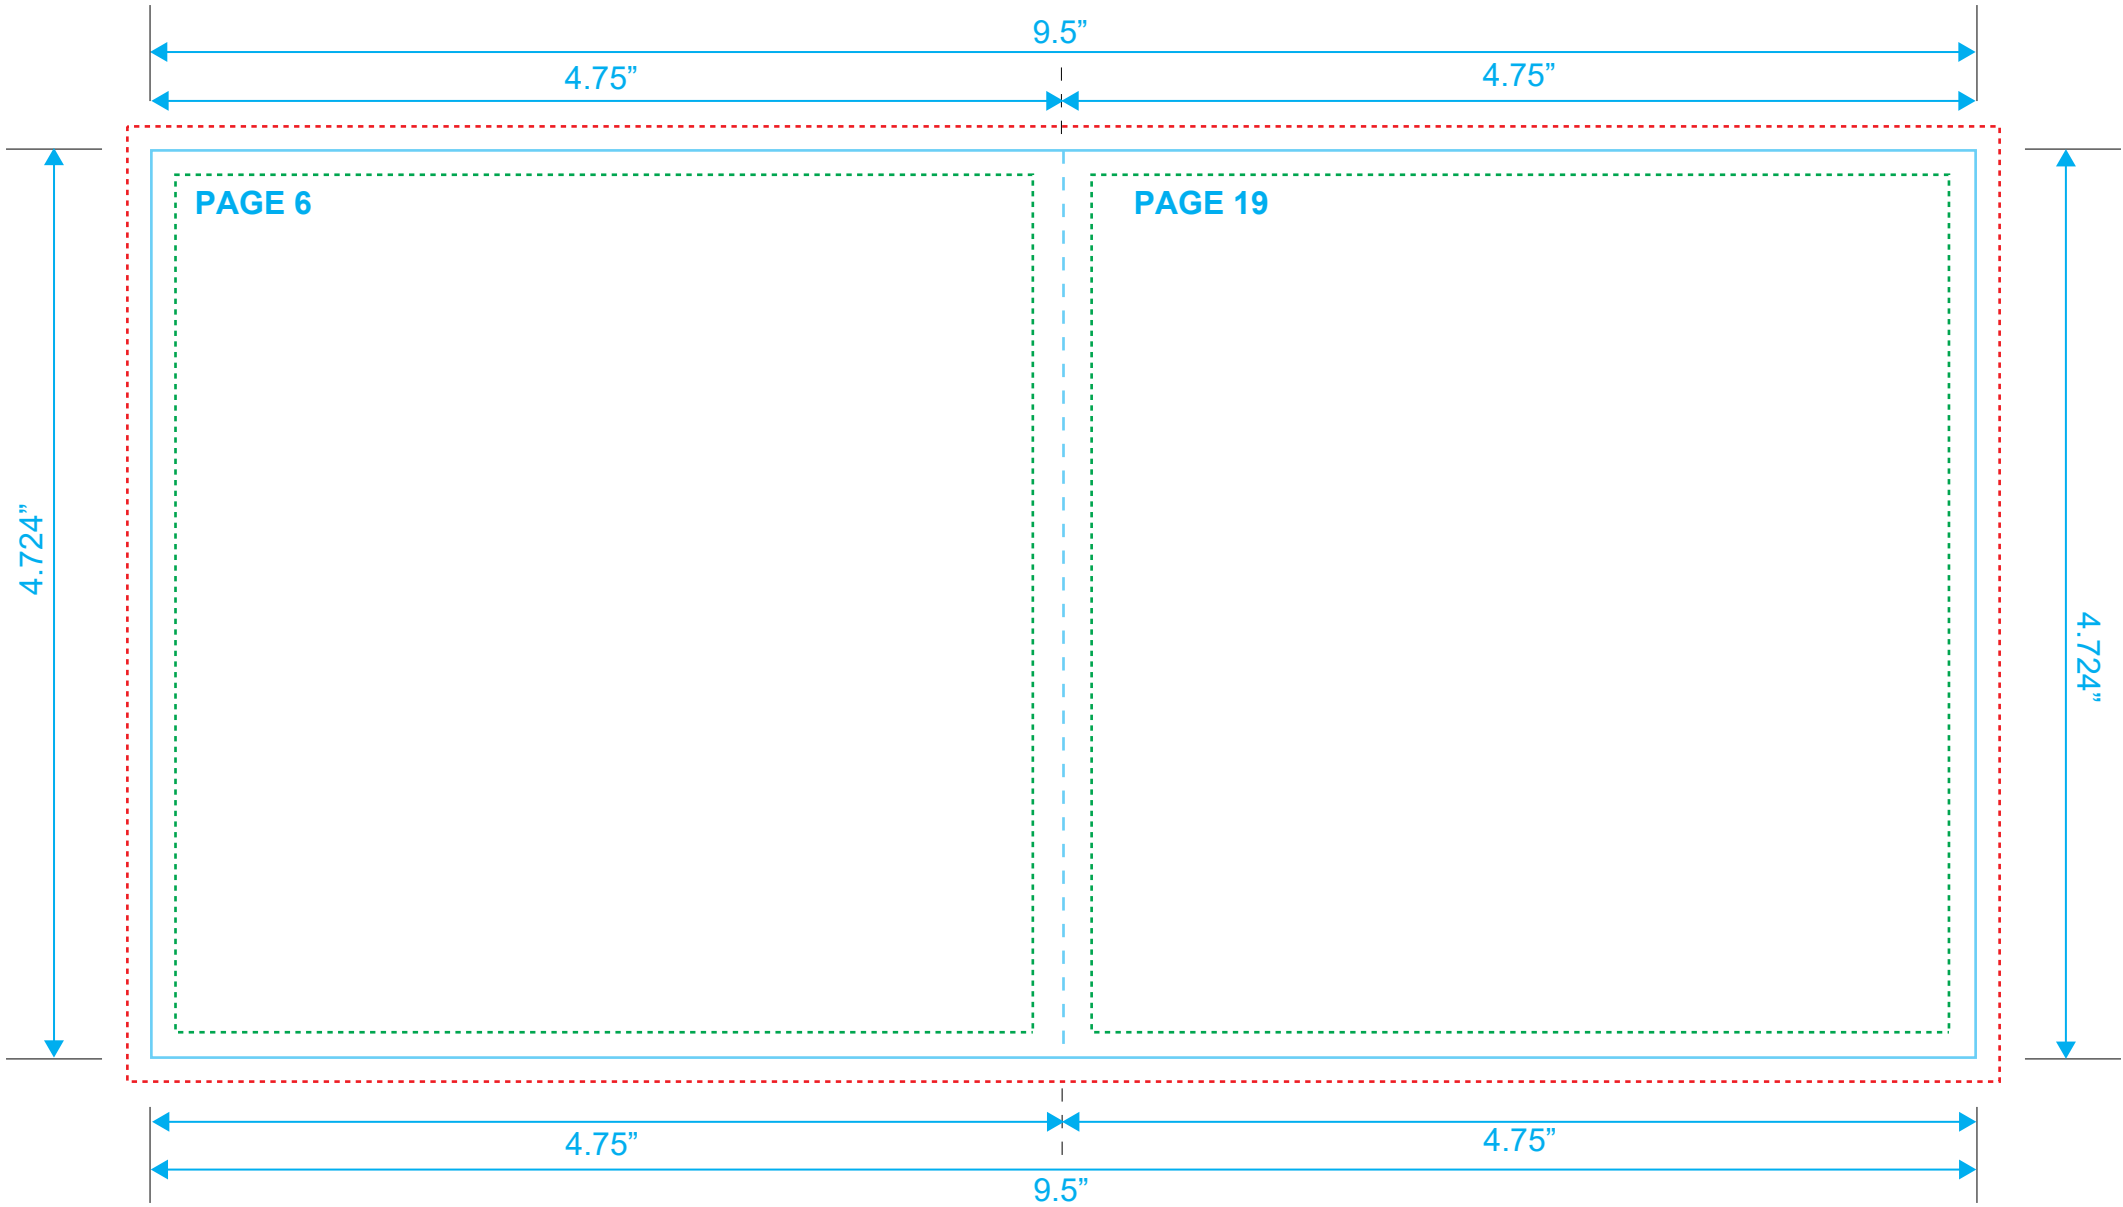

BOOKLET
Reference: 24 Pages
Style: 2 Panel
Size: 9.5" x 4.724"

Type Safety .....
Bleed Line .....
Crop Line _____