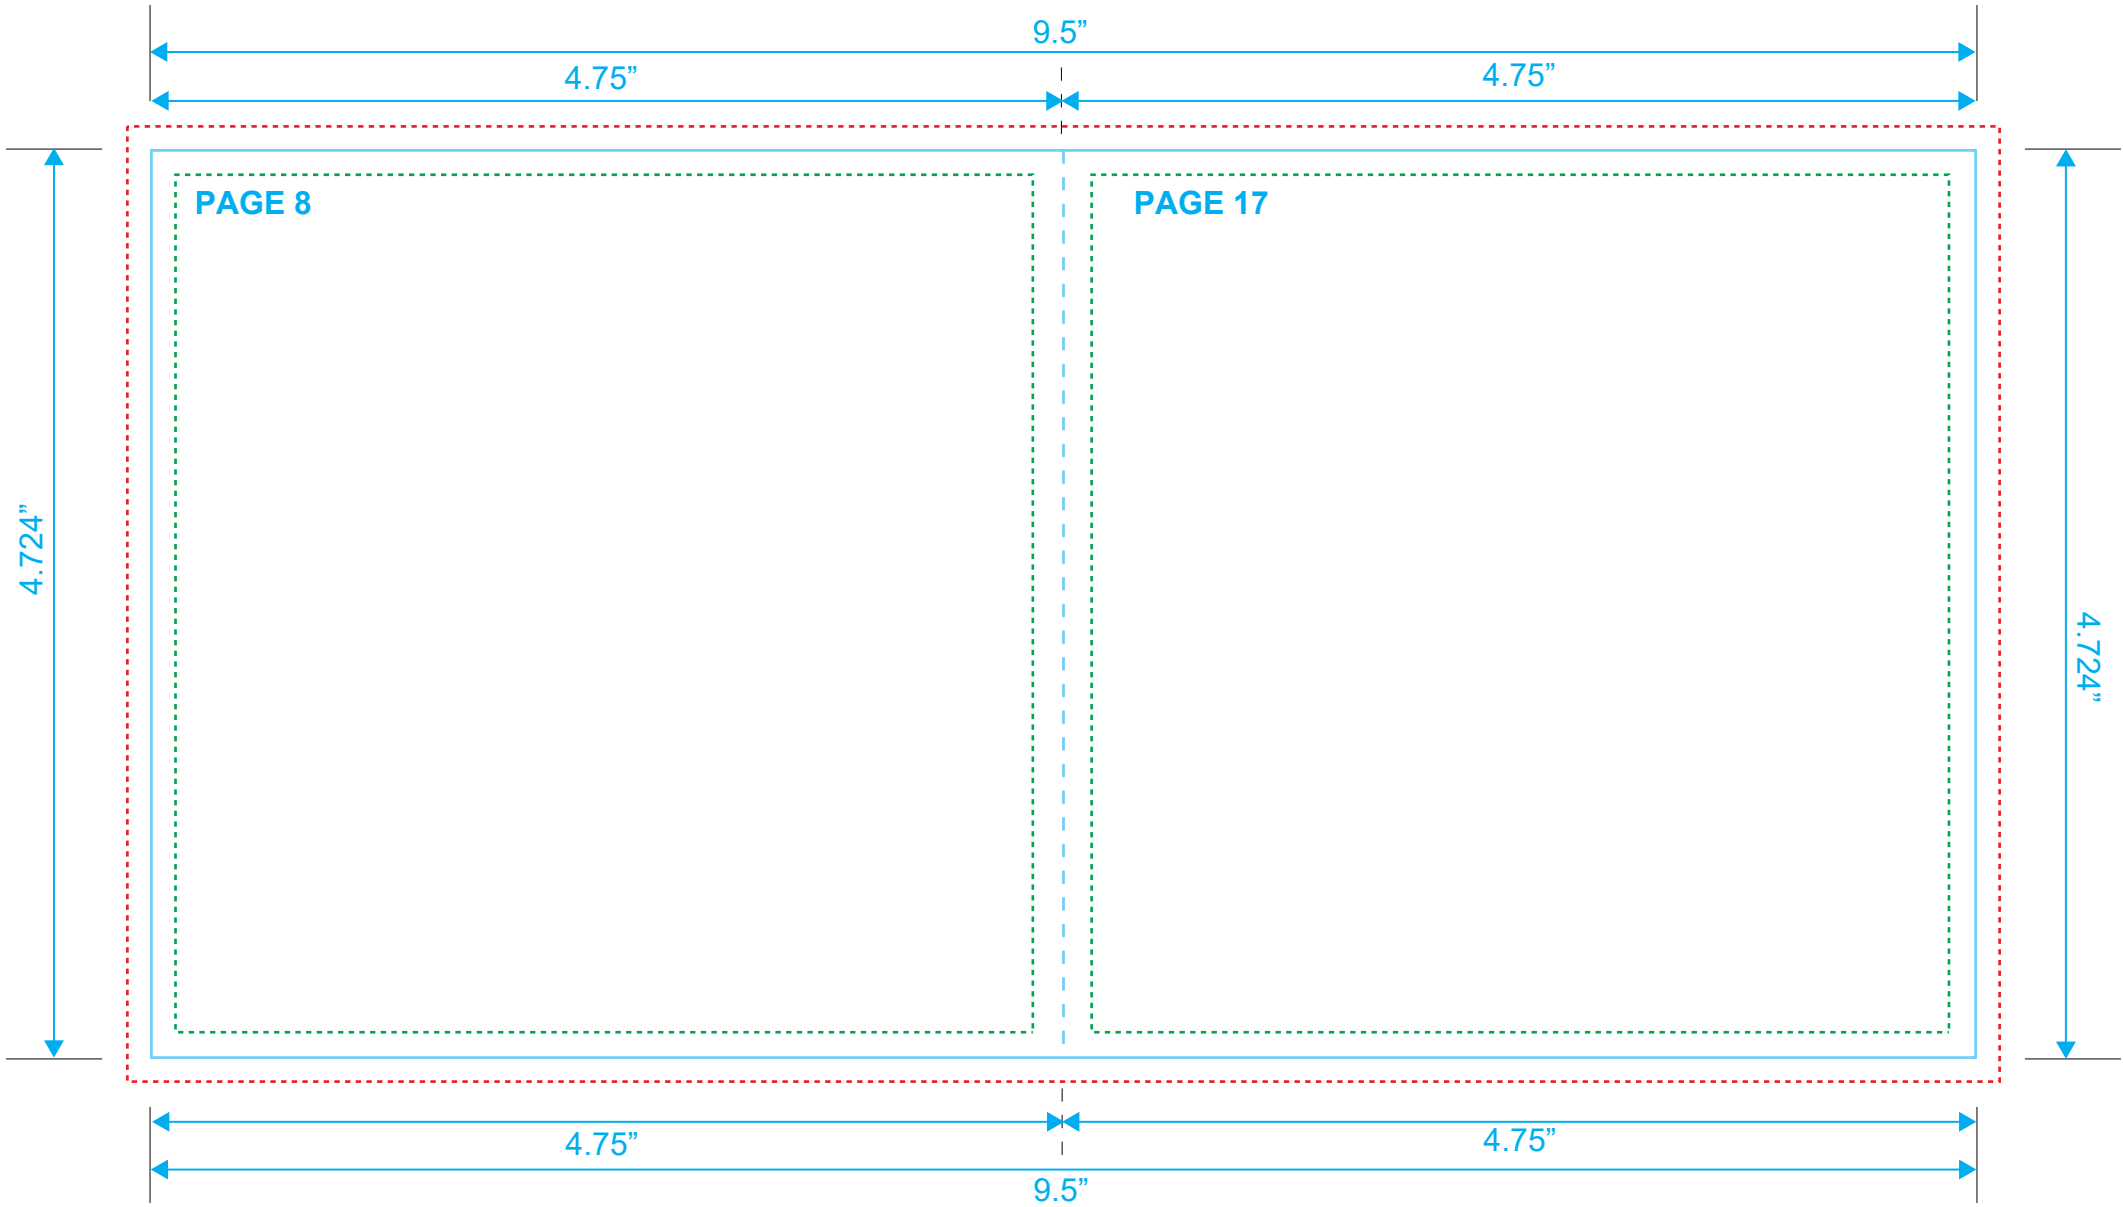

BOOKLET
Reference: 24 Pages
Style: 2 Panel
Size: 9.5" x 4.724"

Type Safety .....
Bleed Line .....
Crop Line _____