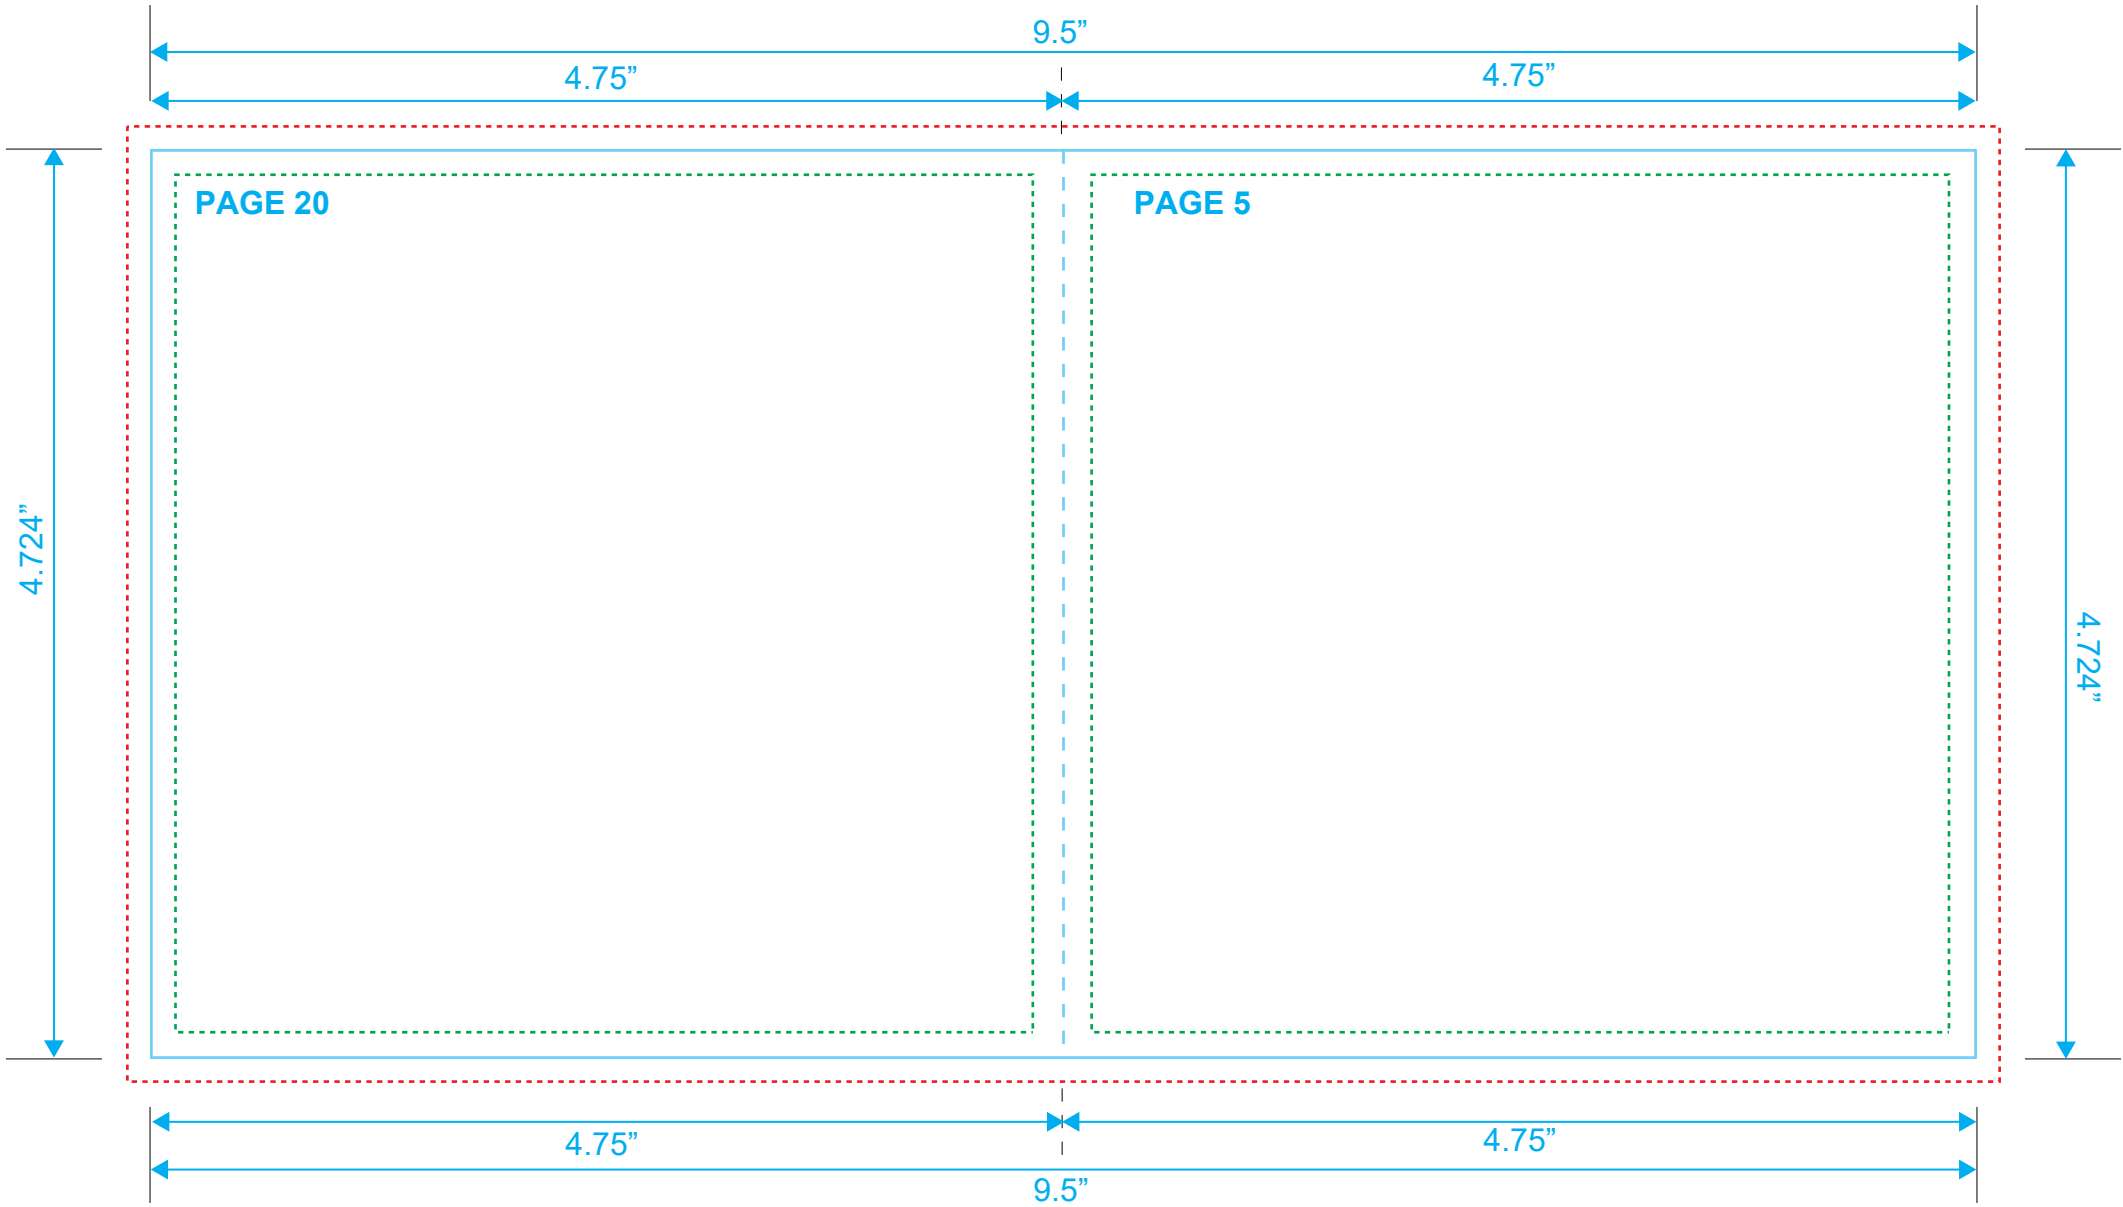

BOOKLET
Reference: 24 Pages
Style: 2 Panel
Size: 9.5" x 4.724"

Type Safety .....
Bleed Line .....
Crop Line _____