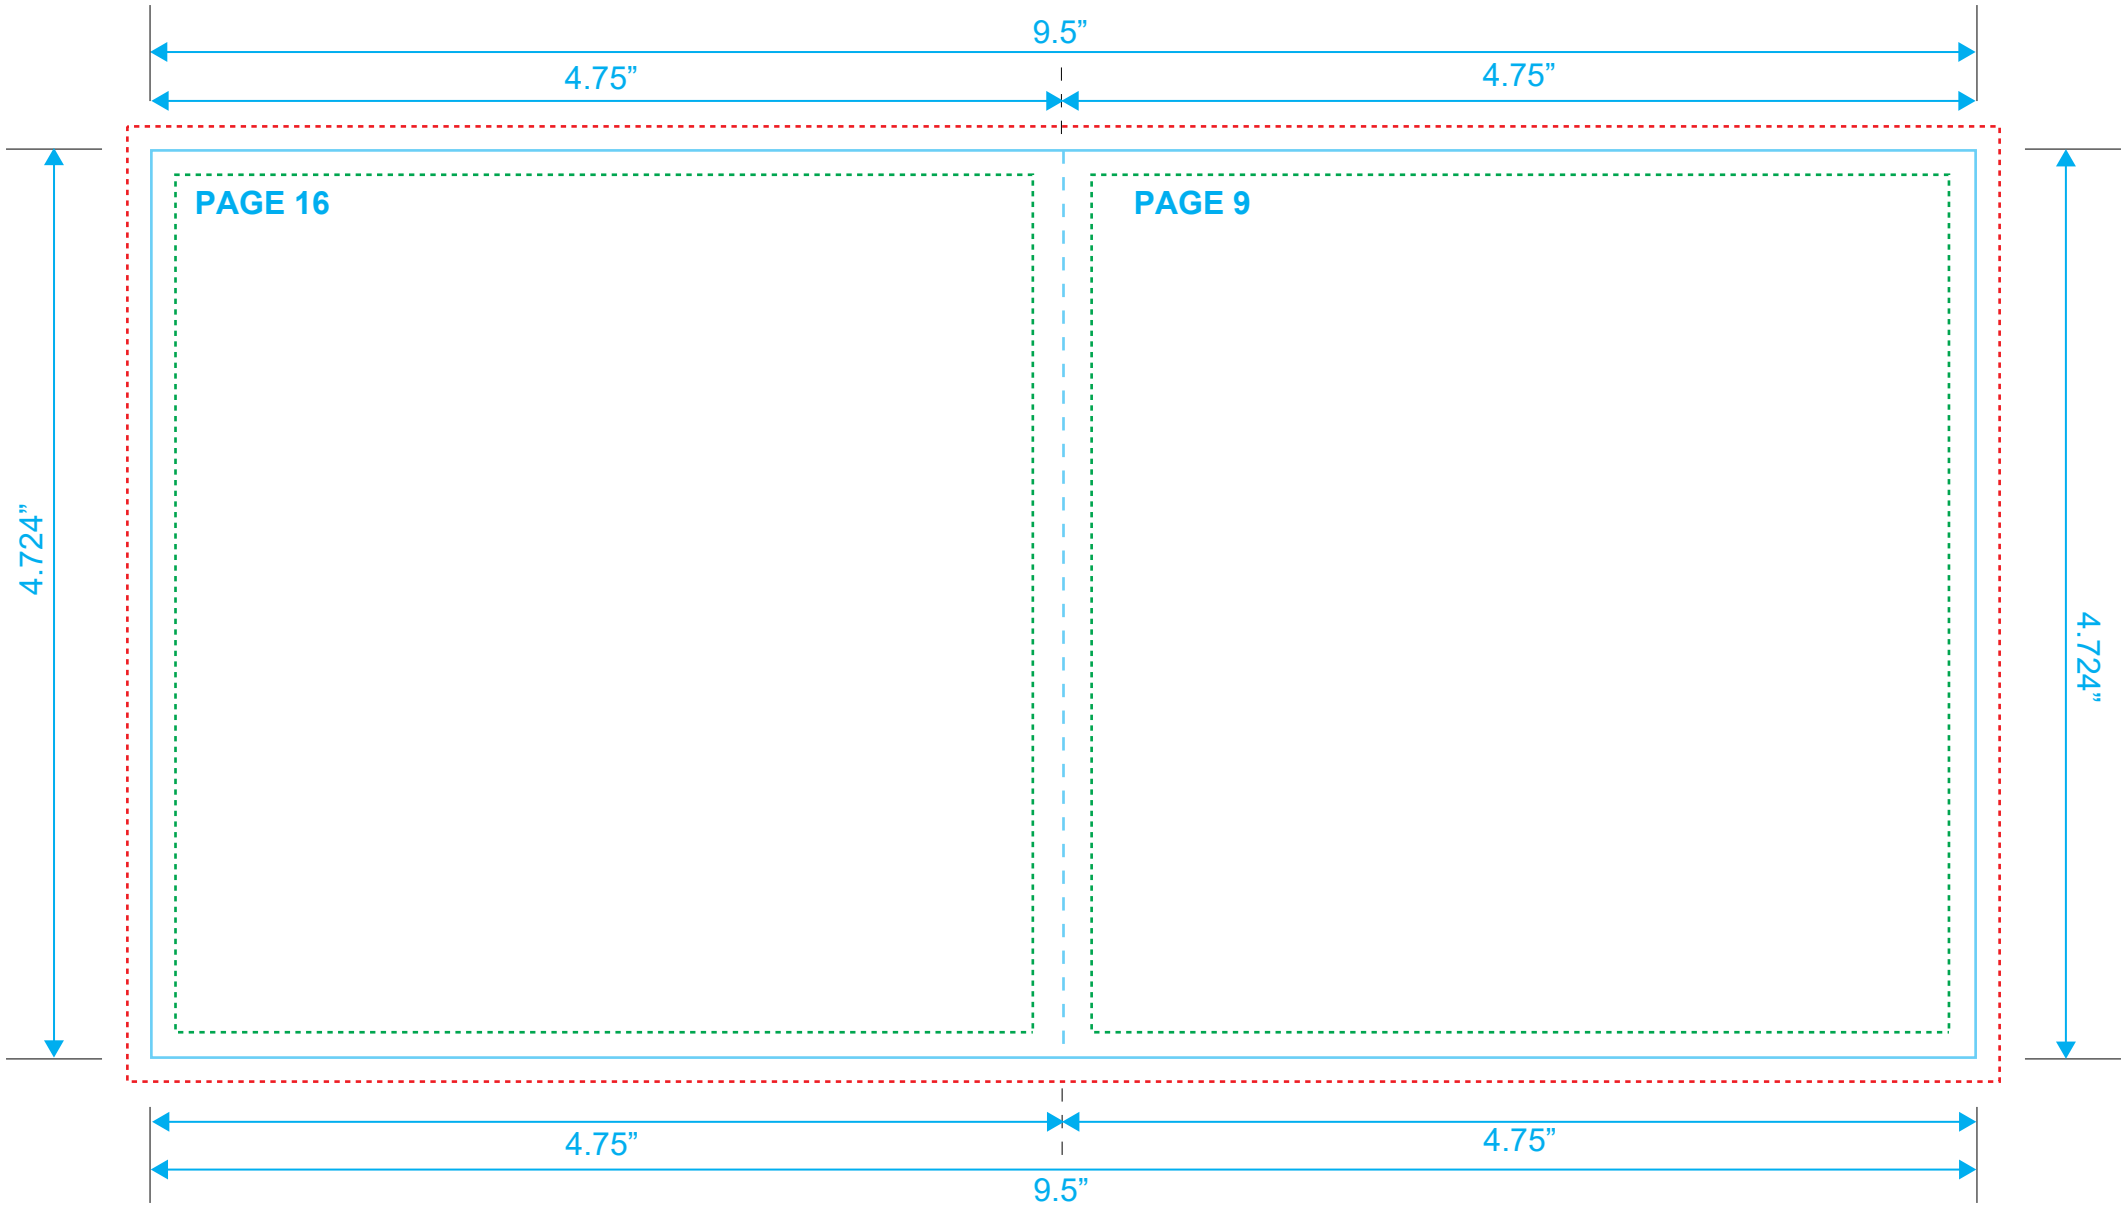

BOOKLET
Reference: 24 Pages
Style: 2 Panel
Size: 9.5" x 4.724"

Type Safety .....
Bleed Line .....
Crop Line ———