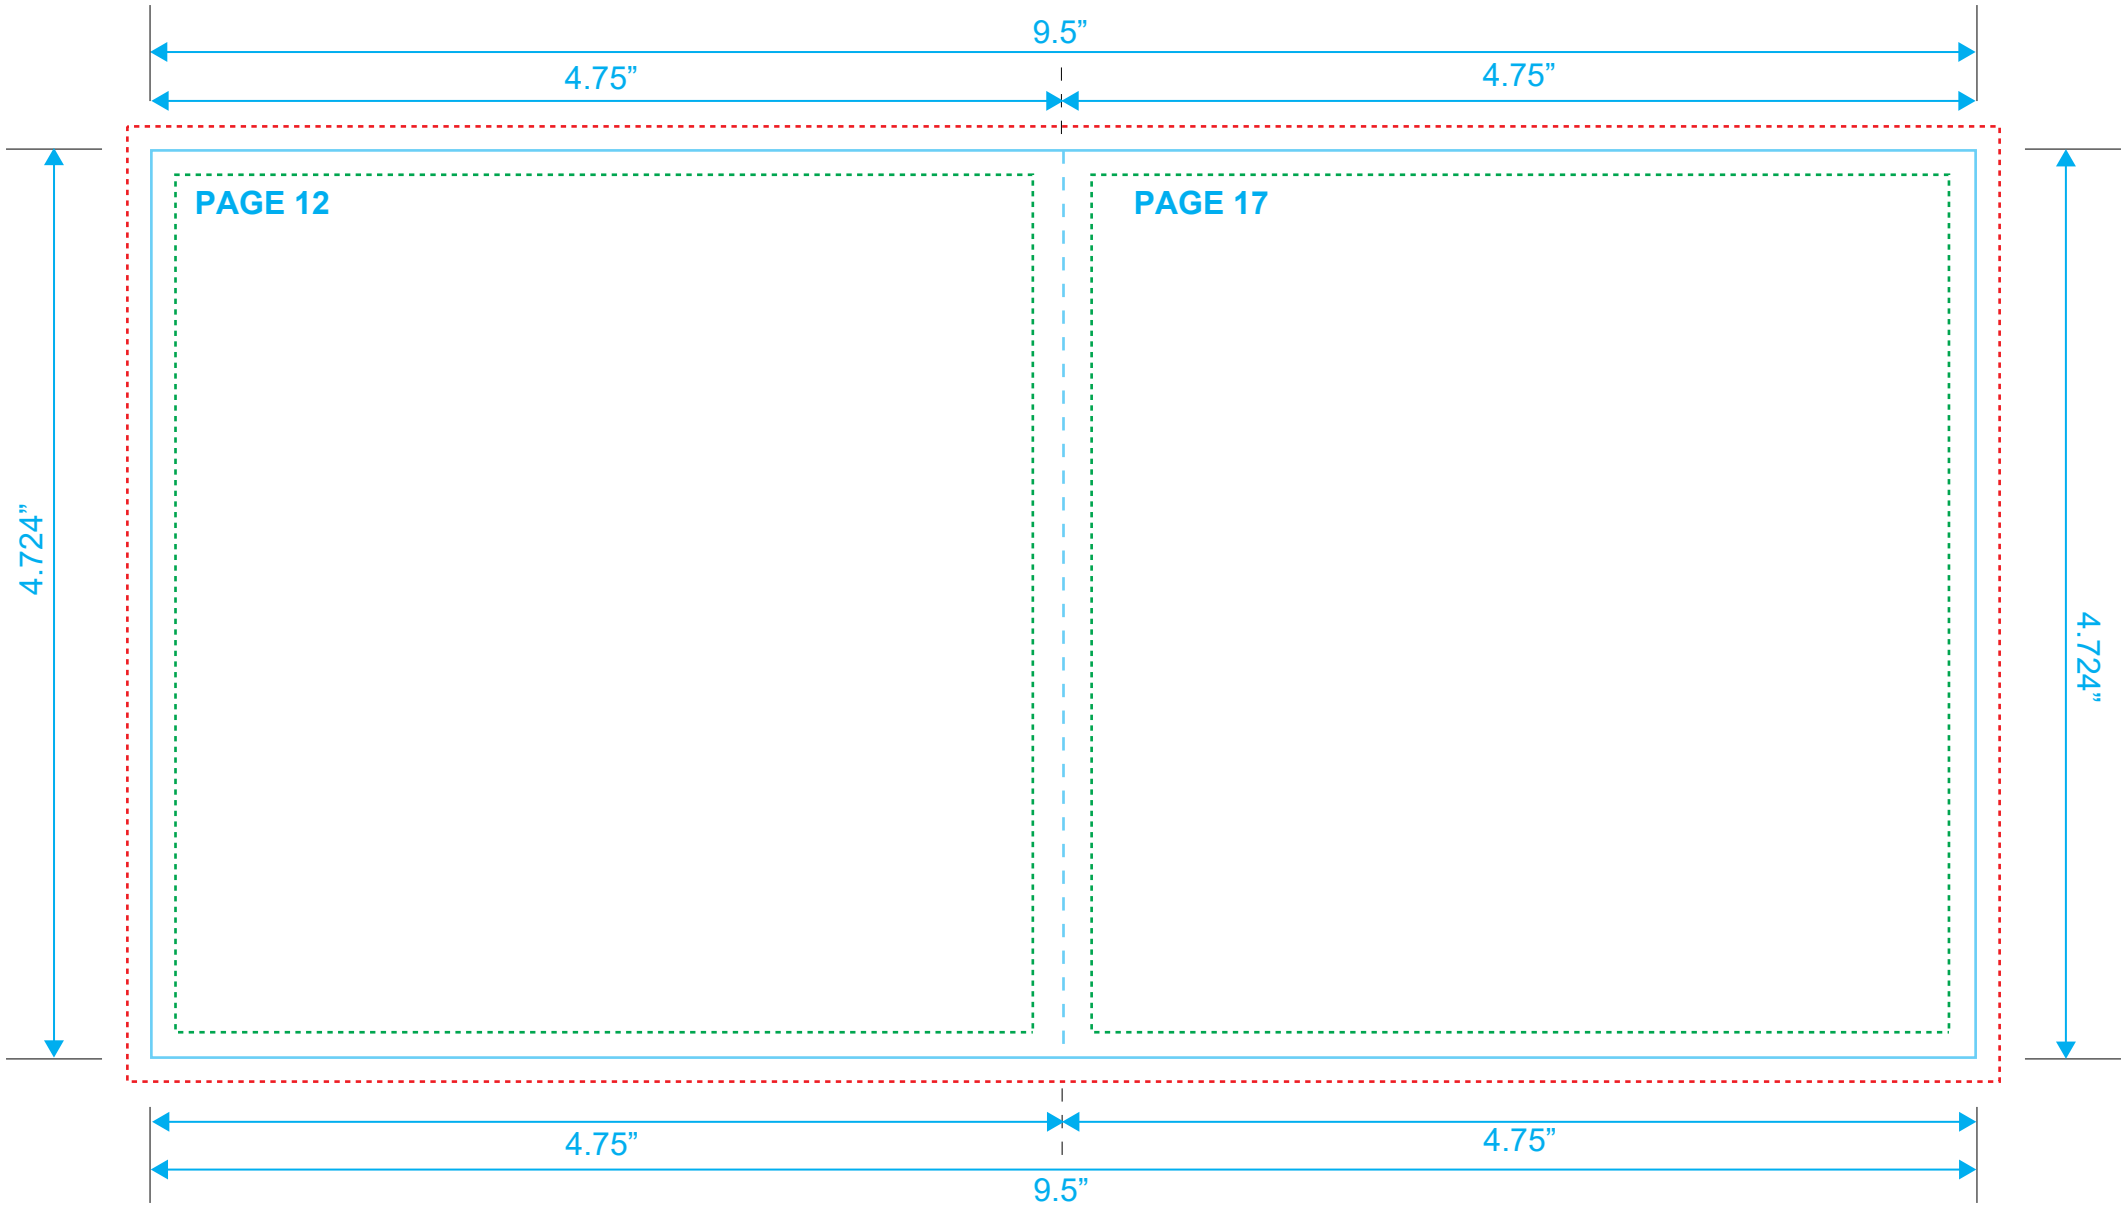

BOOKLET
Reference: 28 Pages
Style: 2 Panel
Size: 9.5" x 4.724"

Type Safety .....
Bleed Line .....
Crop Line _____