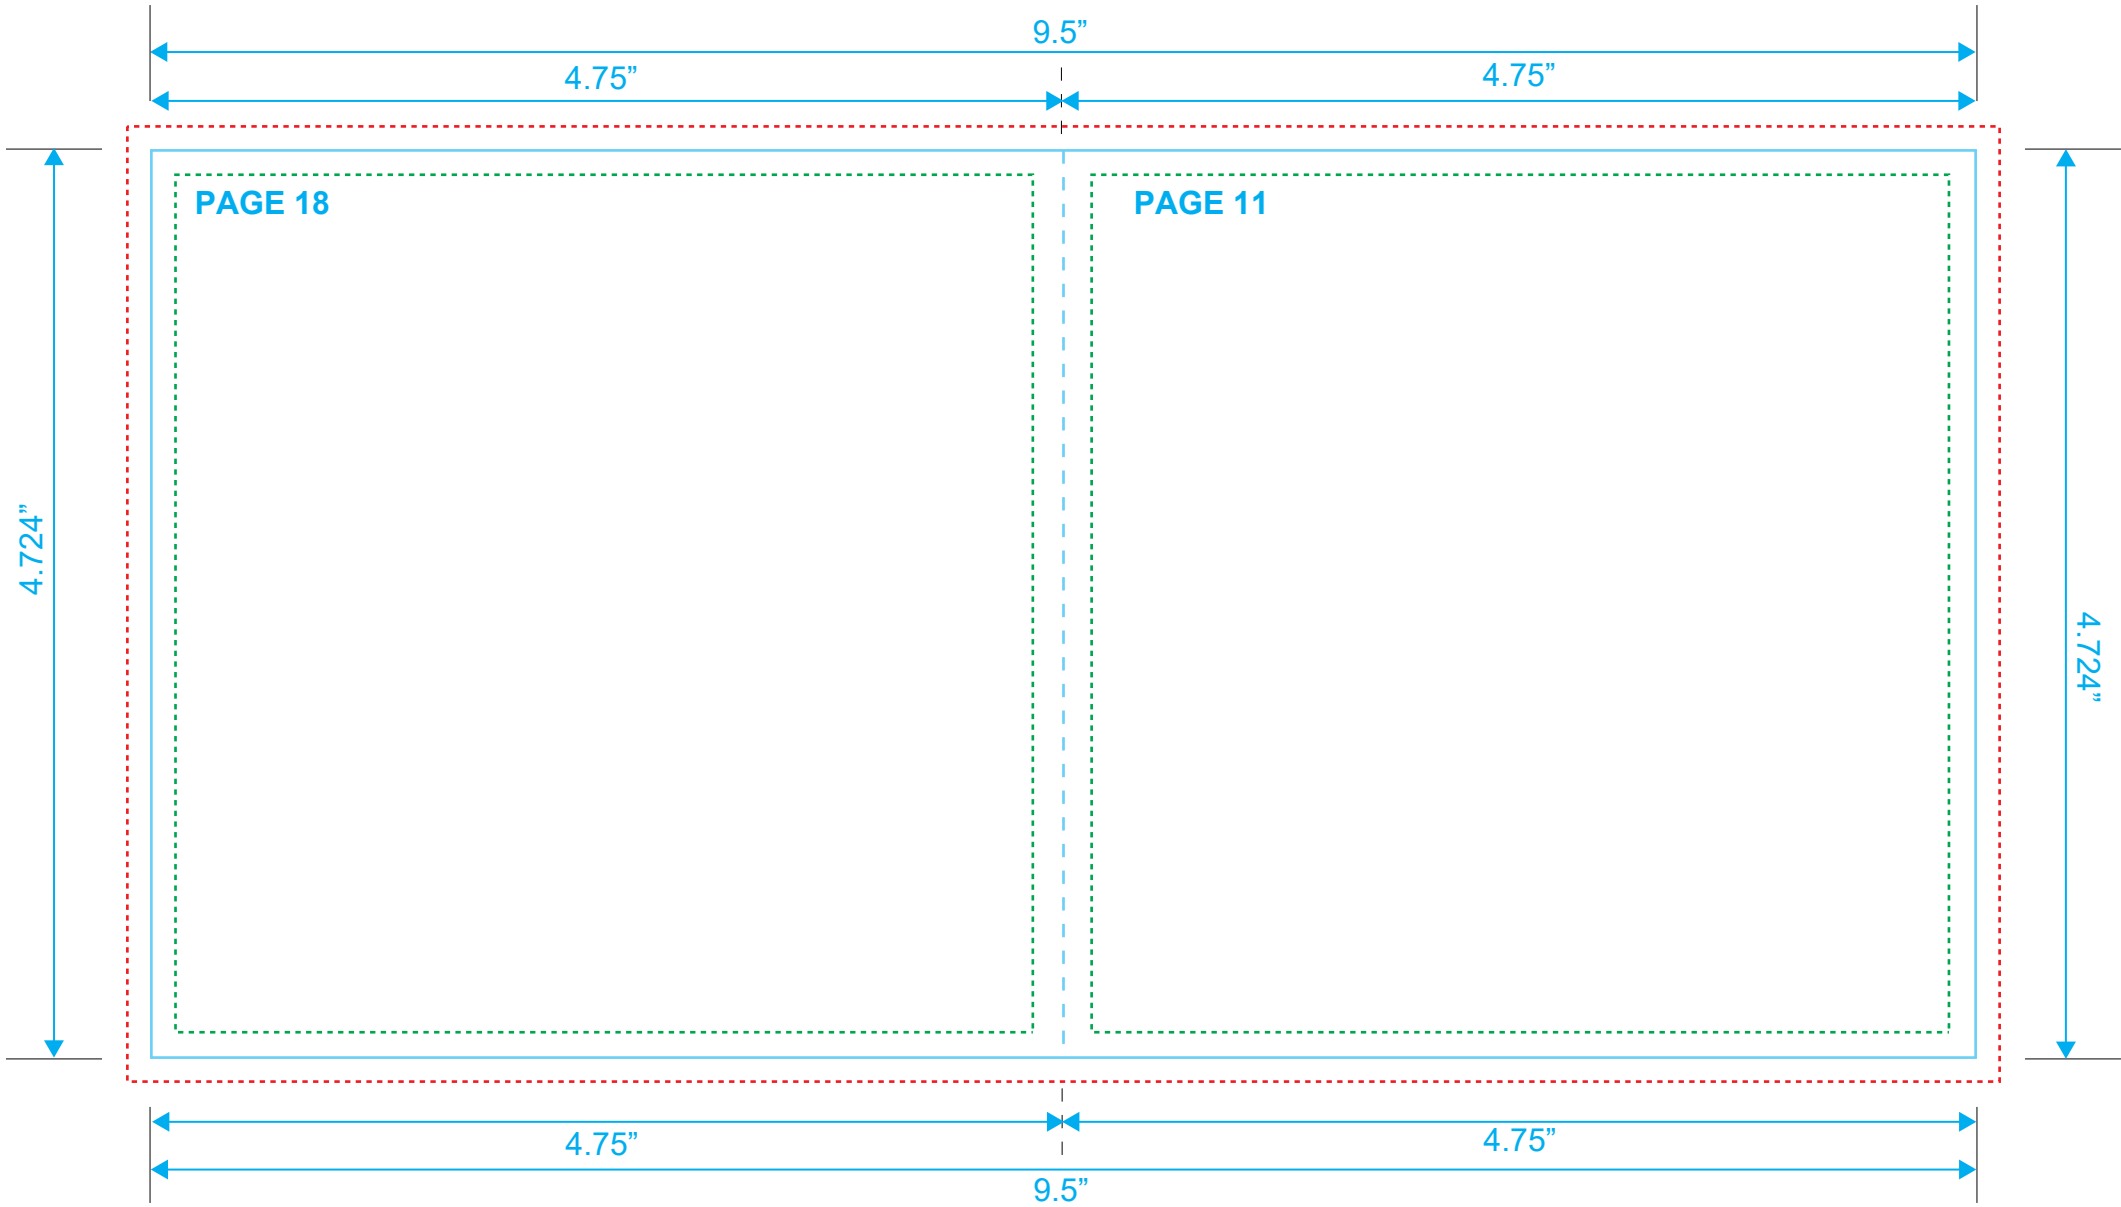

BOOKLET

Reference: 28 Pages

Style: 2 Panel

Size: 9.5" x 4.724"

Type Safety

Bleed Line

Crop Line