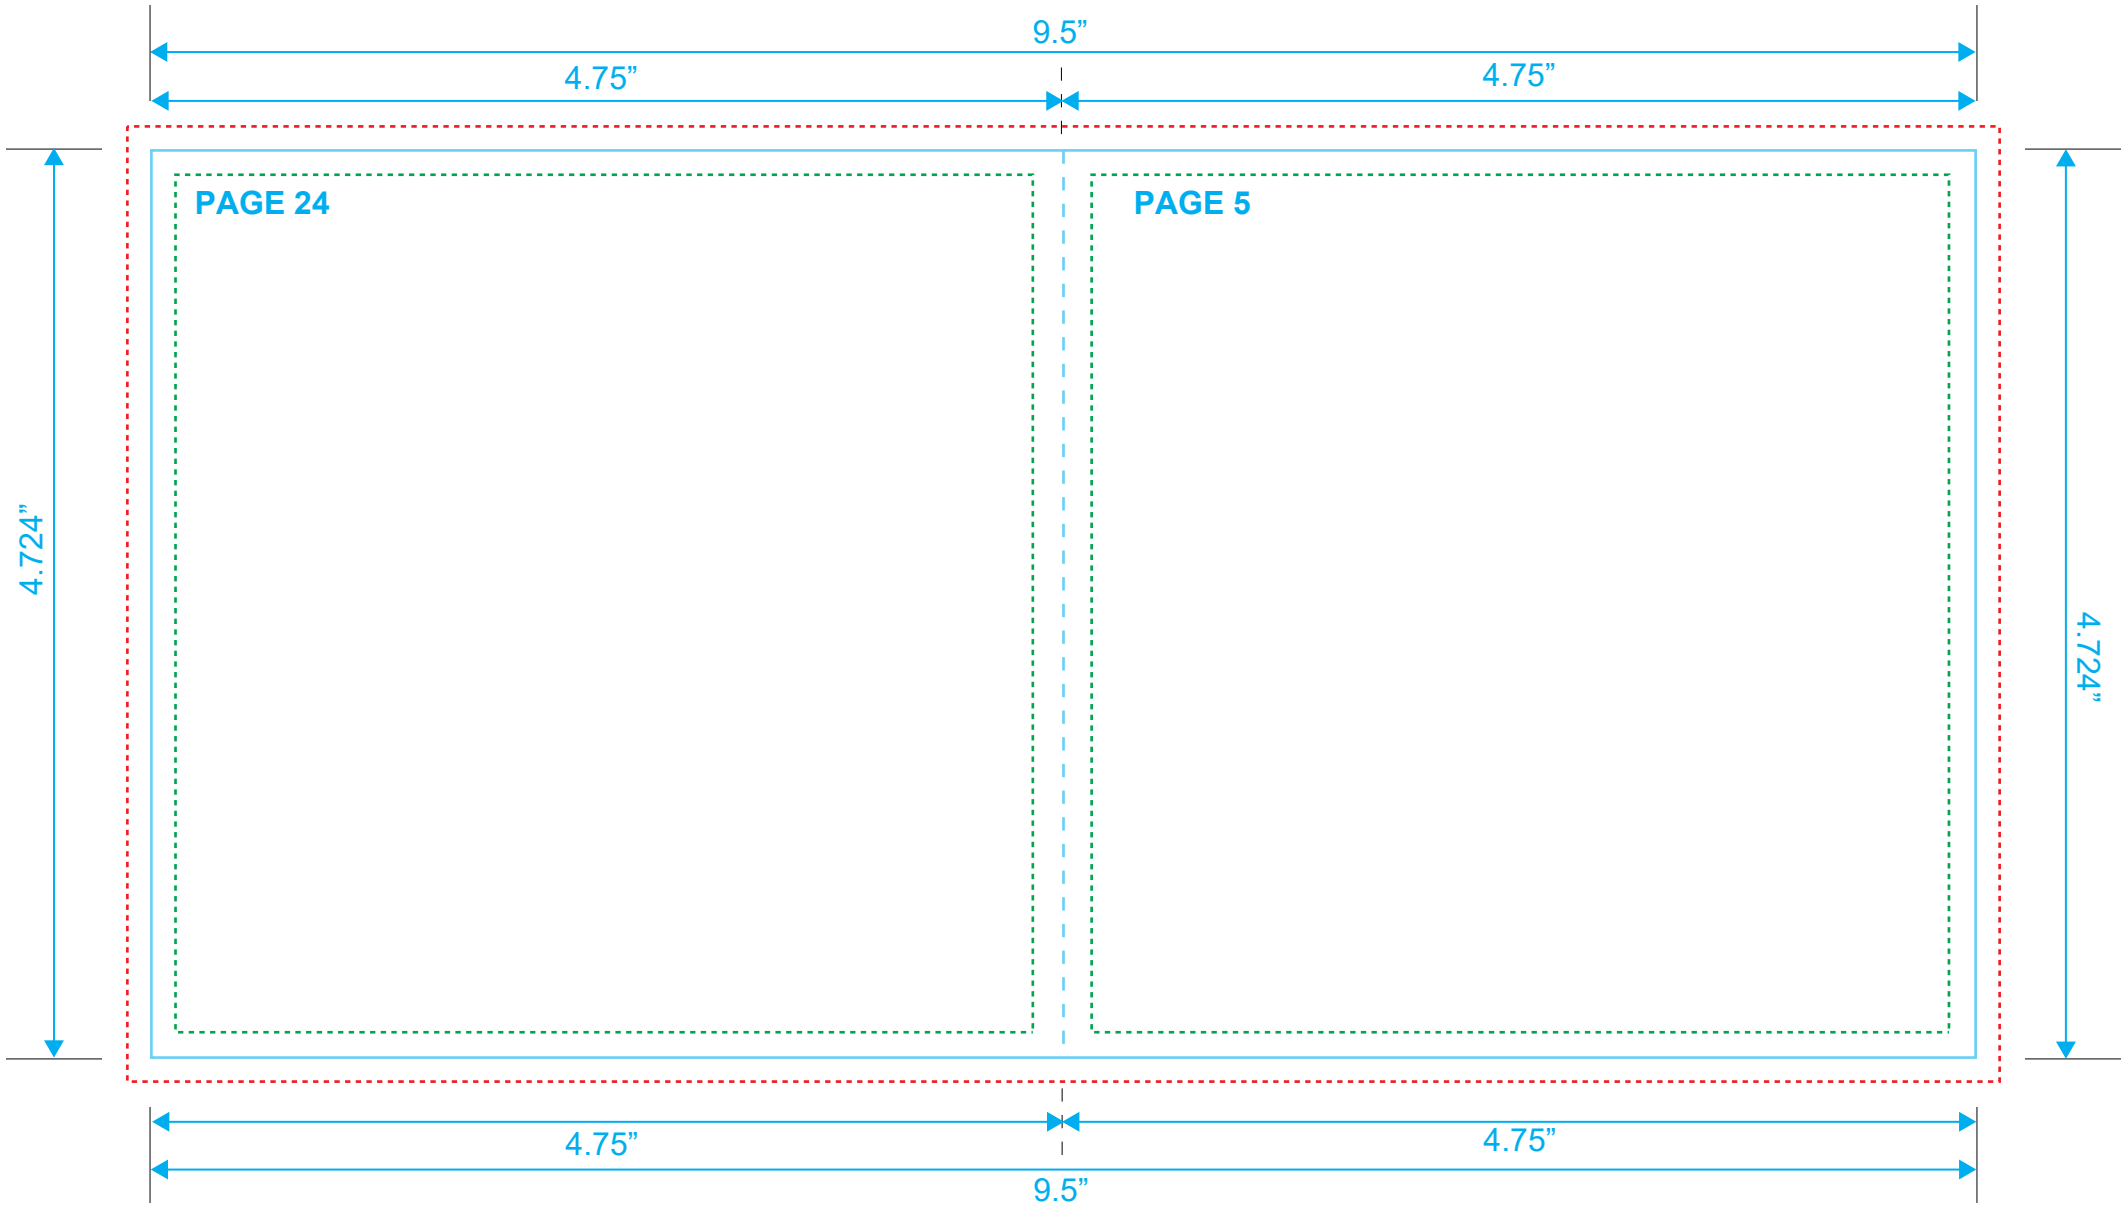

BOOKLET
Reference: 28 Pages
Style: 2 Panel
Size: 9.5" x 4.724"

Type Safety .....
Bleed Line .....
Crop Line ———