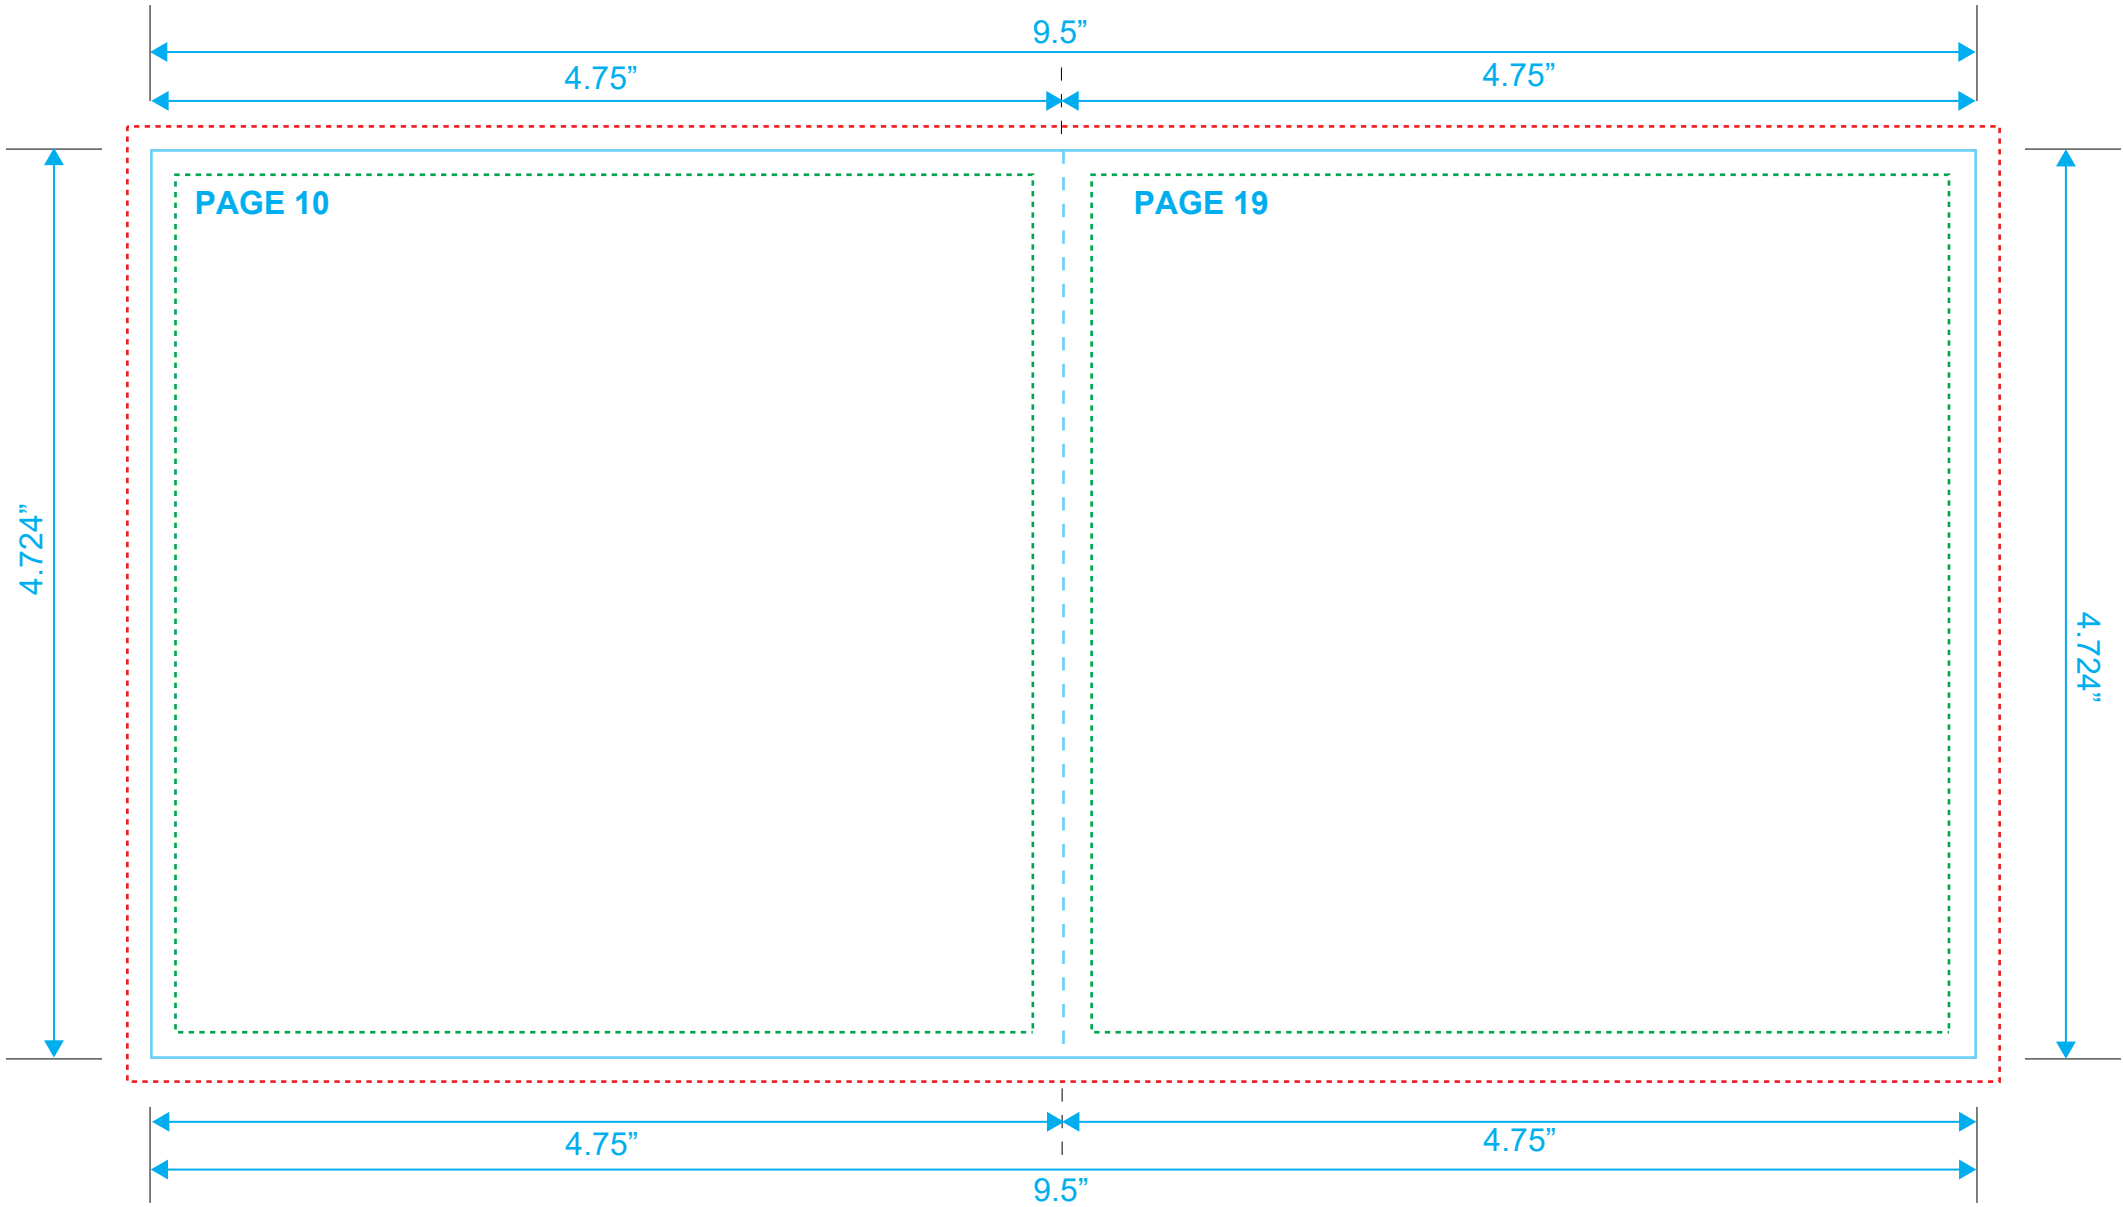

BOOKLET
Reference: 28 Pages
Style: 2 Panel
Size: 9.5" x 4.724"

Type Safety .....
Bleed Line .....
Crop Line ———