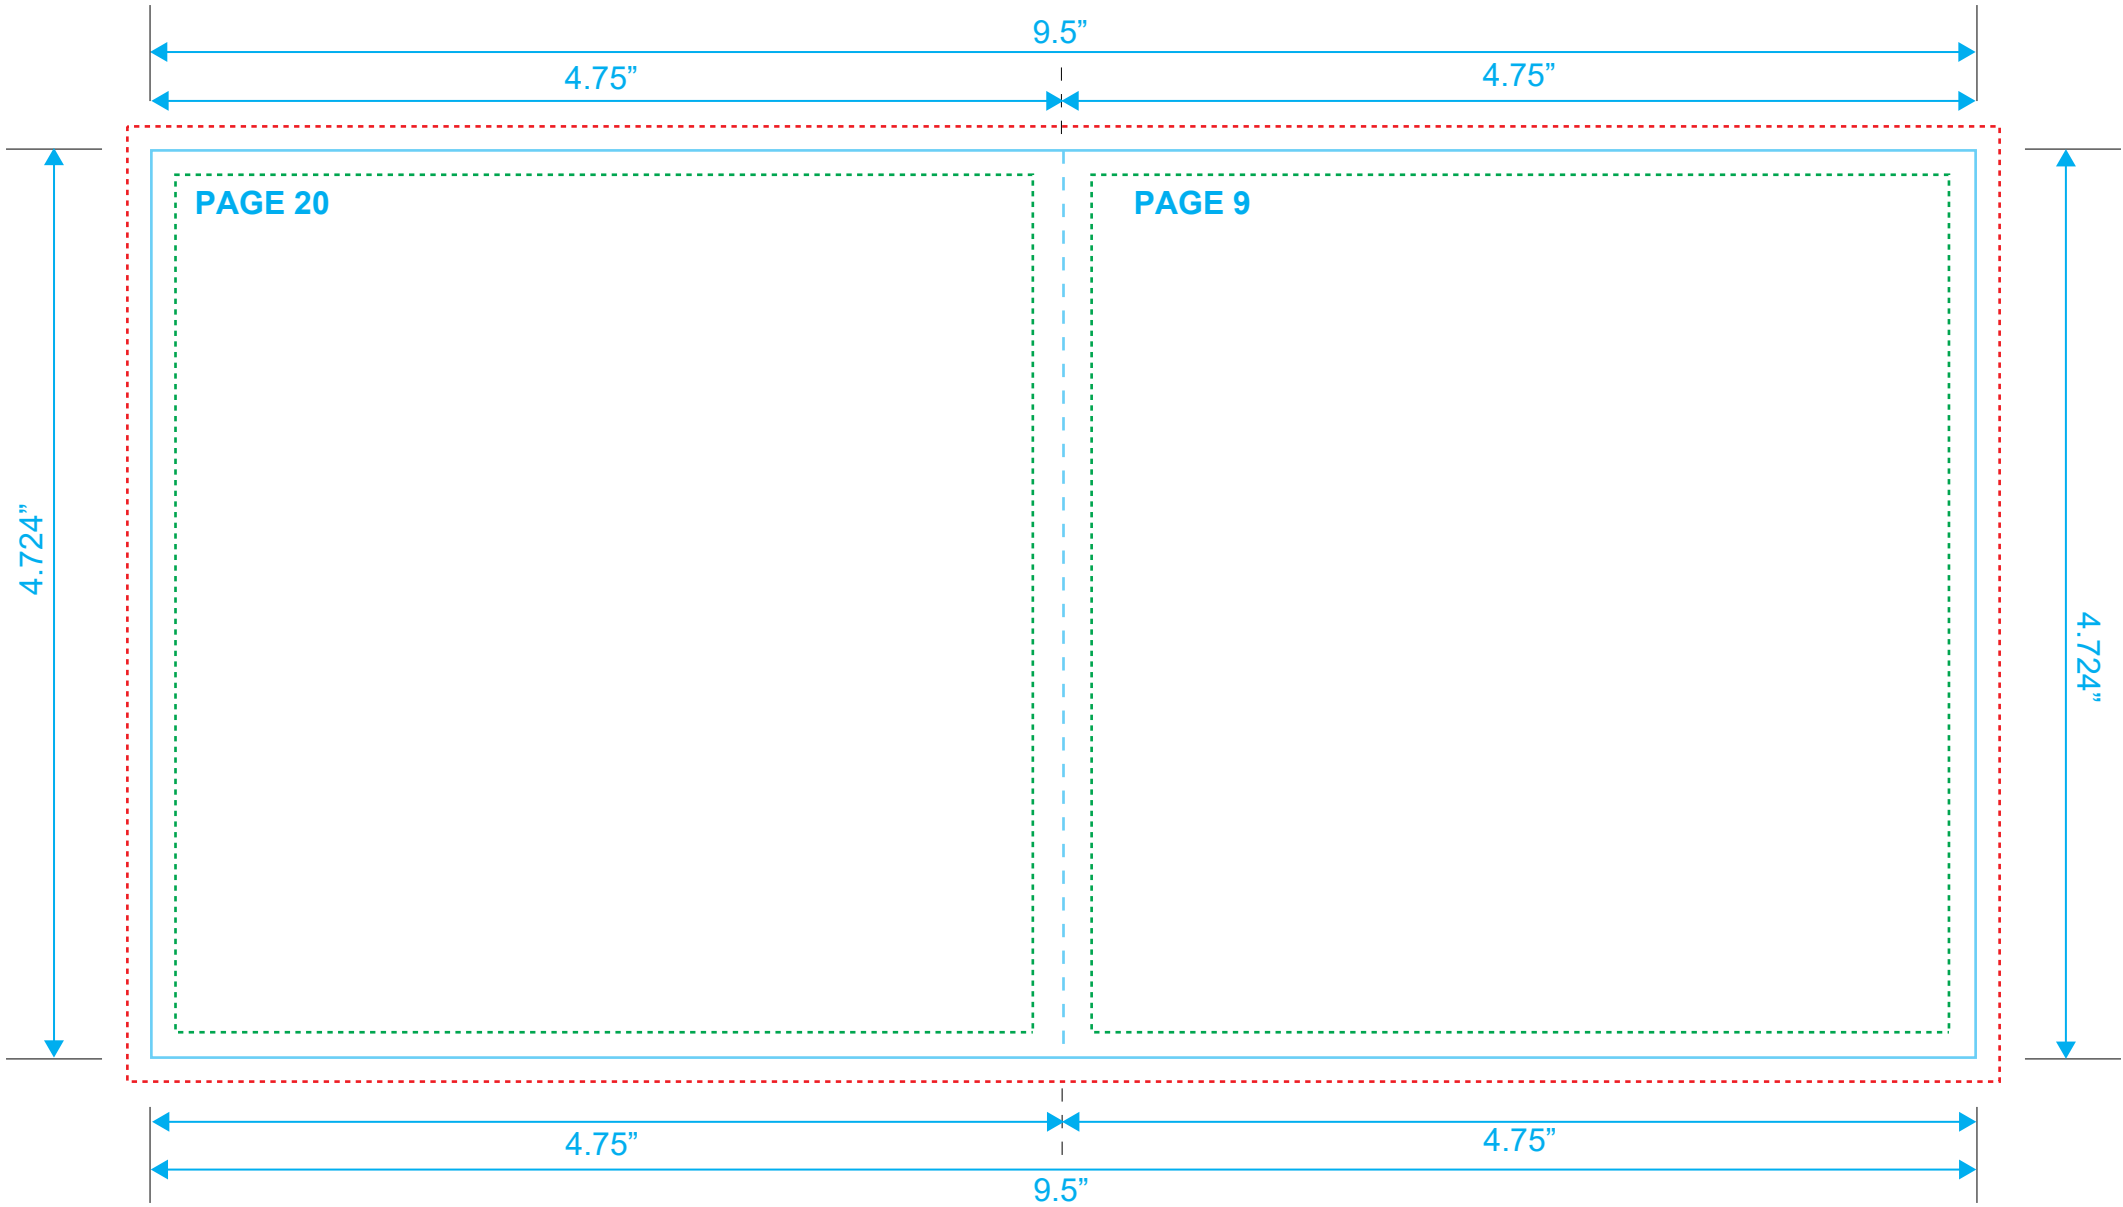

BOOKLET
Reference: 28 Pages
Style: 2 Panel
Size: 9.5" x 4.724"

Type Safety .....
Bleed Line .....
Crop Line ———