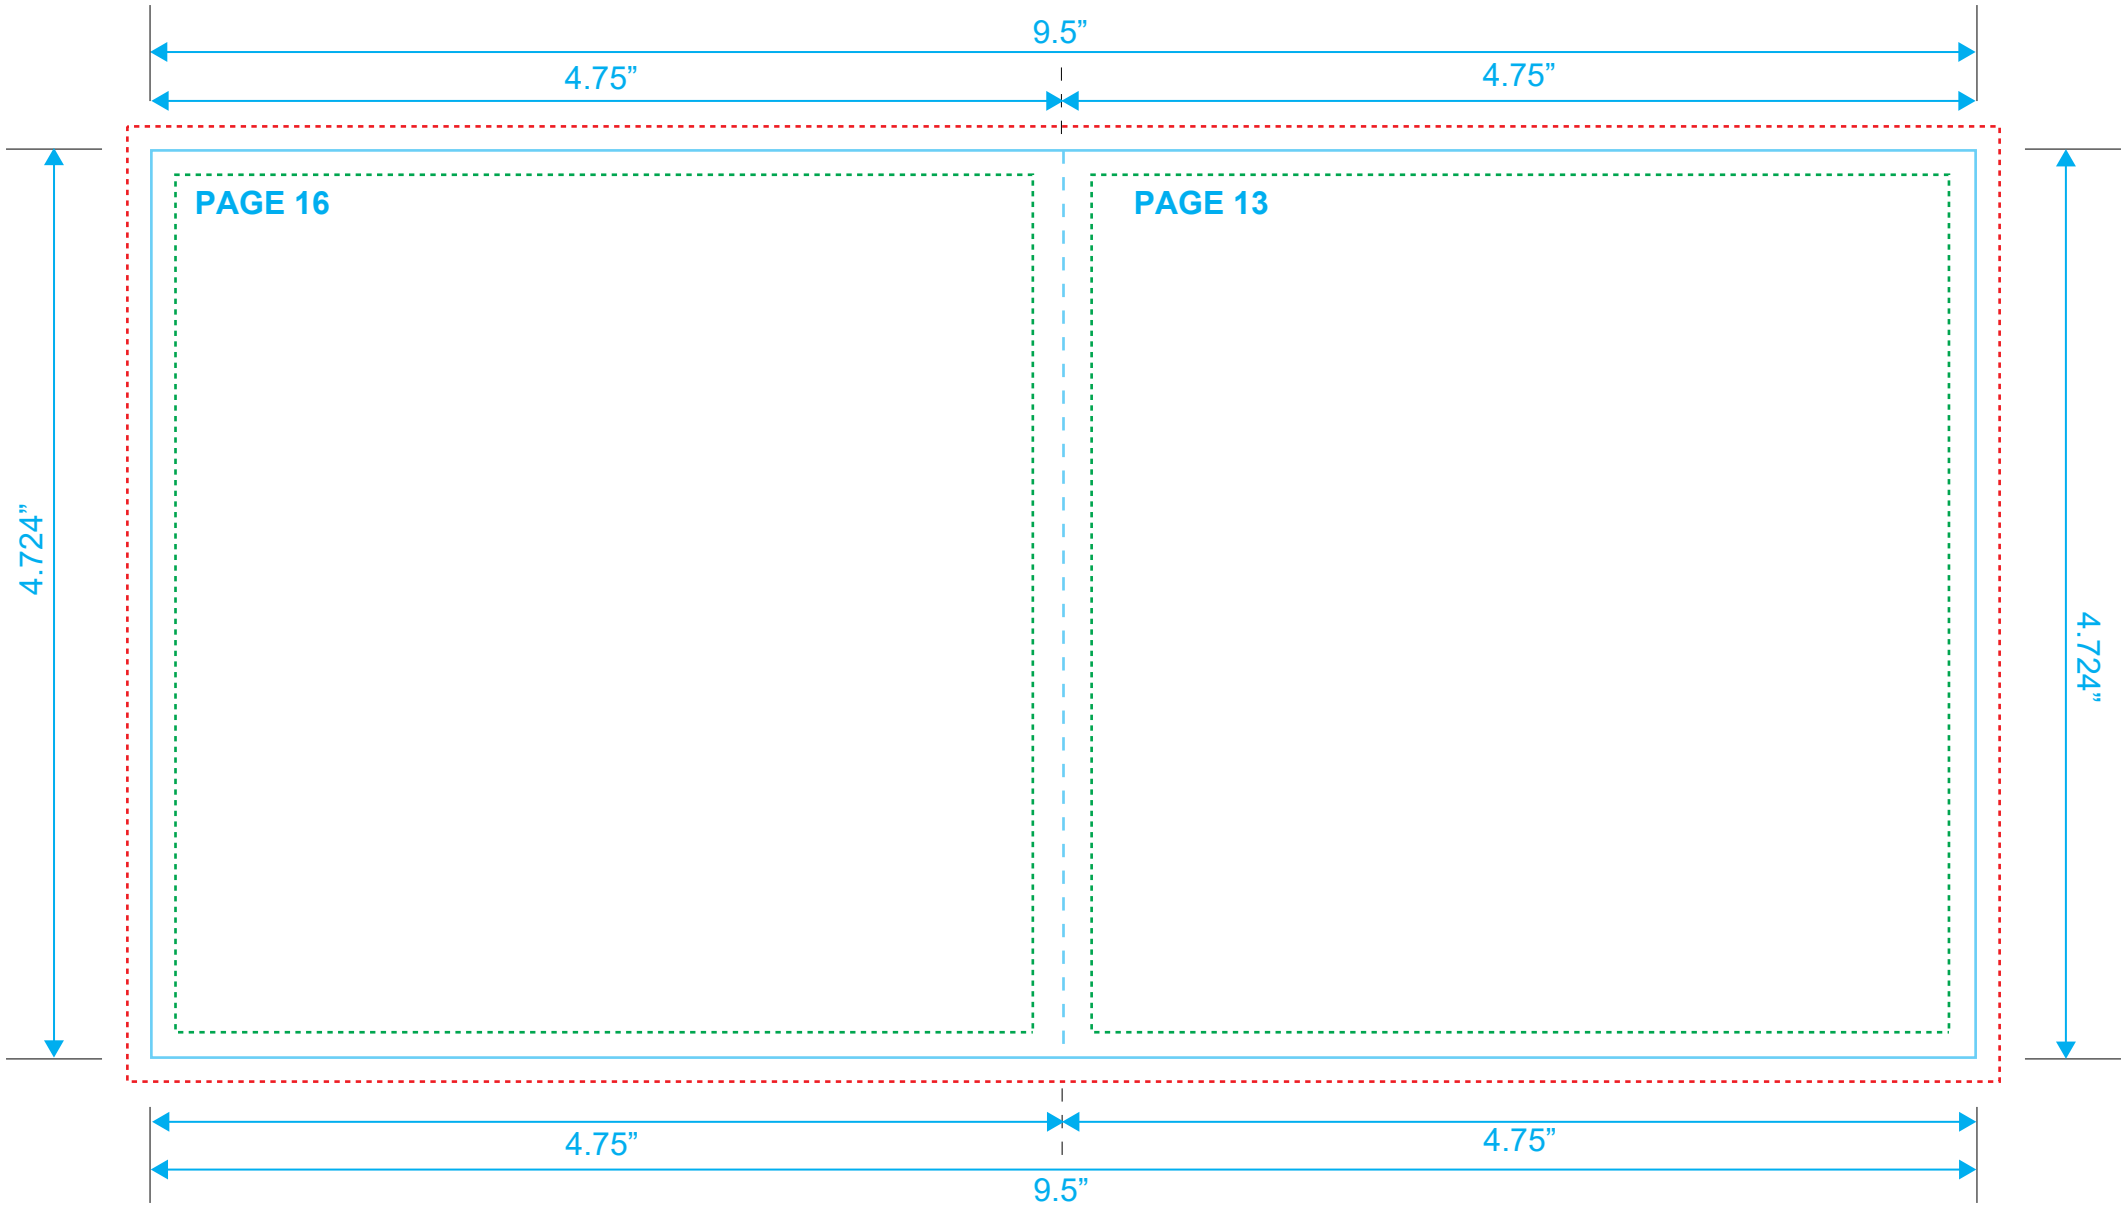

BOOKLET
Reference: 28 Pages
Style: 2 Panel
Size: 9.5" x 4.724"

Type Safety .....
Bleed Line .....
Crop Line _____