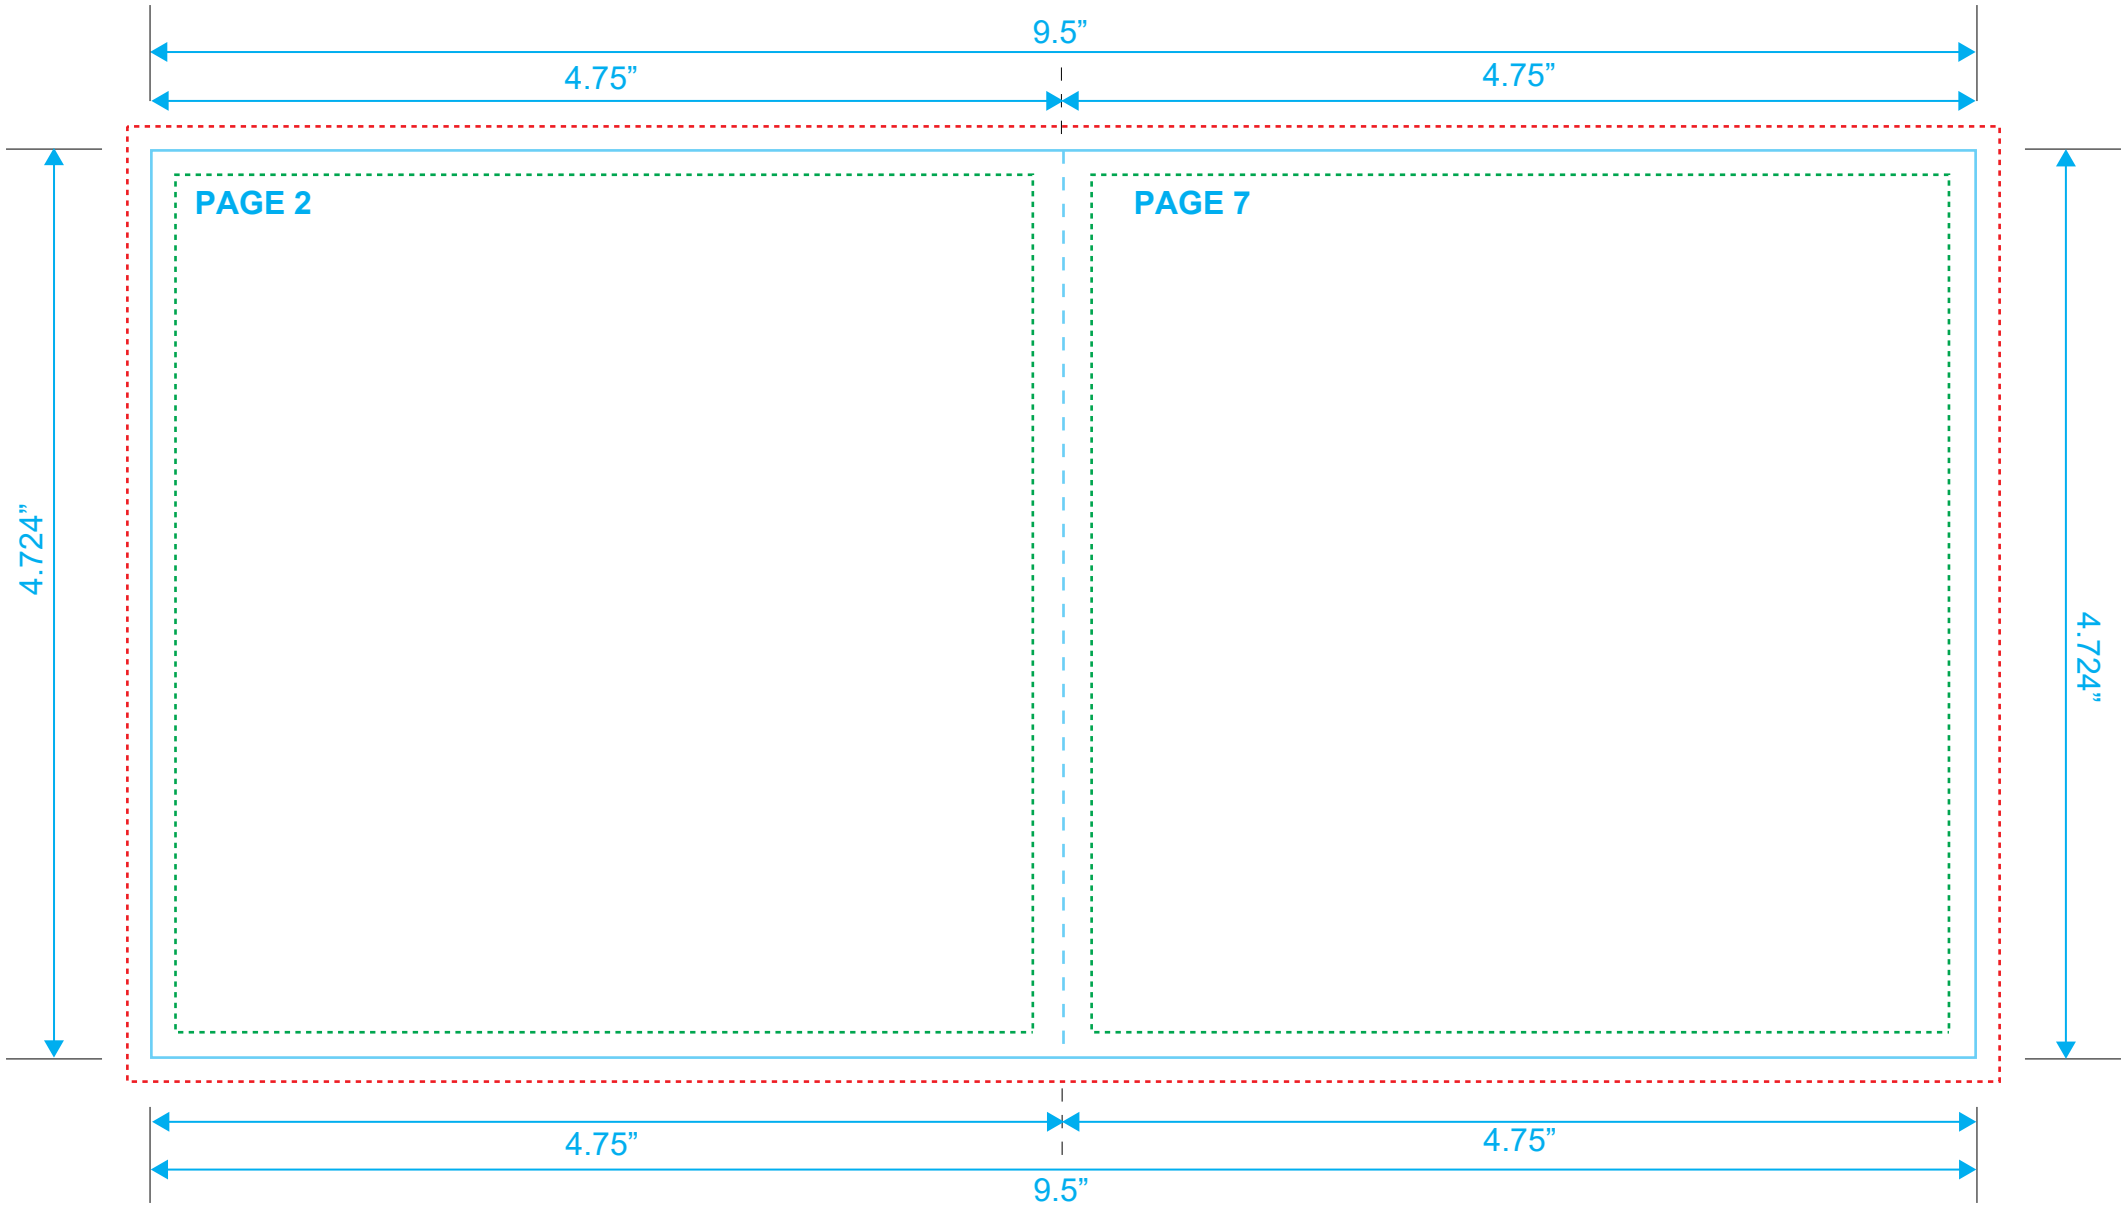

BOOKLET
Reference: 8 Pages
Style: 2 Panel
Size: 9.5" x 4.724"

Type Safety
Bleed Line
Crop Line _____

BOOKLET
Reference: 8 Pages
Style: 2 Panel
Size: 9.5" x 4.724"

Type Safety
Bleed Line
Crop Line _____

BOOKLET
Reference: 8 Pages
Style: 2 Panel
Size: 9.5" x 4.724"

Type Safety
Bleed Line
Crop Line _____

BOOKLET
Reference: 8 Pages
Style: 2 Panel
Size: 9.5" x 4.724"

Type Safety
Bleed Line
Crop Line ———