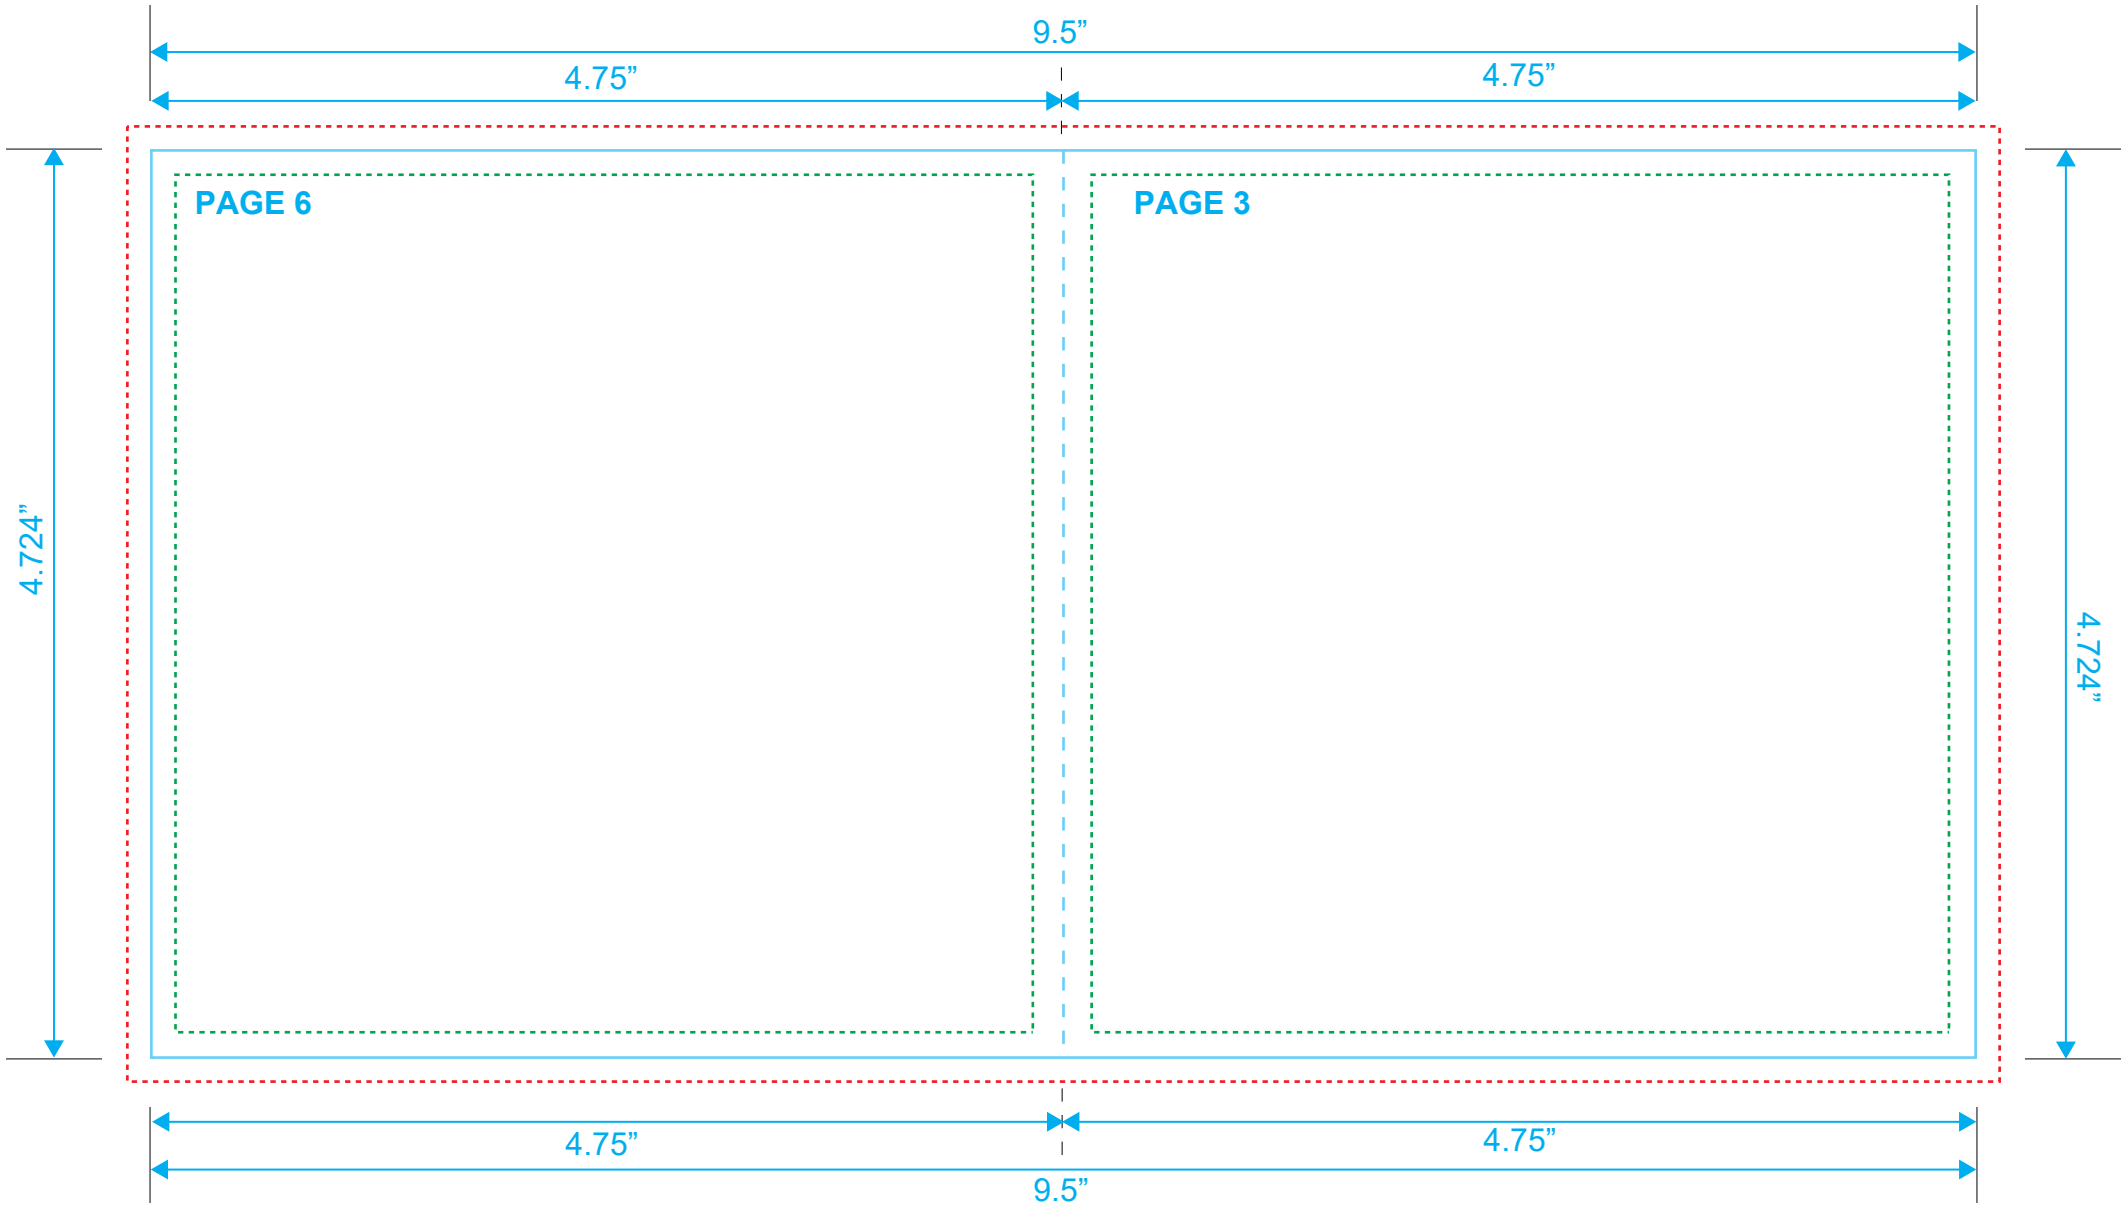

BOOKLET
Reference: 8 Pages
Style: 2 Panel
Size: 9.5" x 4.724"

Type Safety
Bleed Line
Crop Line _____

BOOKLET
Reference: 8 Pages
Style: 2 Panel
Size: 9.5" x 4.724"

Type Safety
Bleed Line
Crop Line _____

BOOKLET
Reference: 8 Pages
Style: 2 Panel
Size: 9.5" x 4.724"

Type Safety
Bleed Line
Crop Line _____

BOOKLET
Reference: 8 Pages
Style: 2 Panel
Size: 9.5" x 4.724"

Type Safety
Bleed Line
Crop Line ———