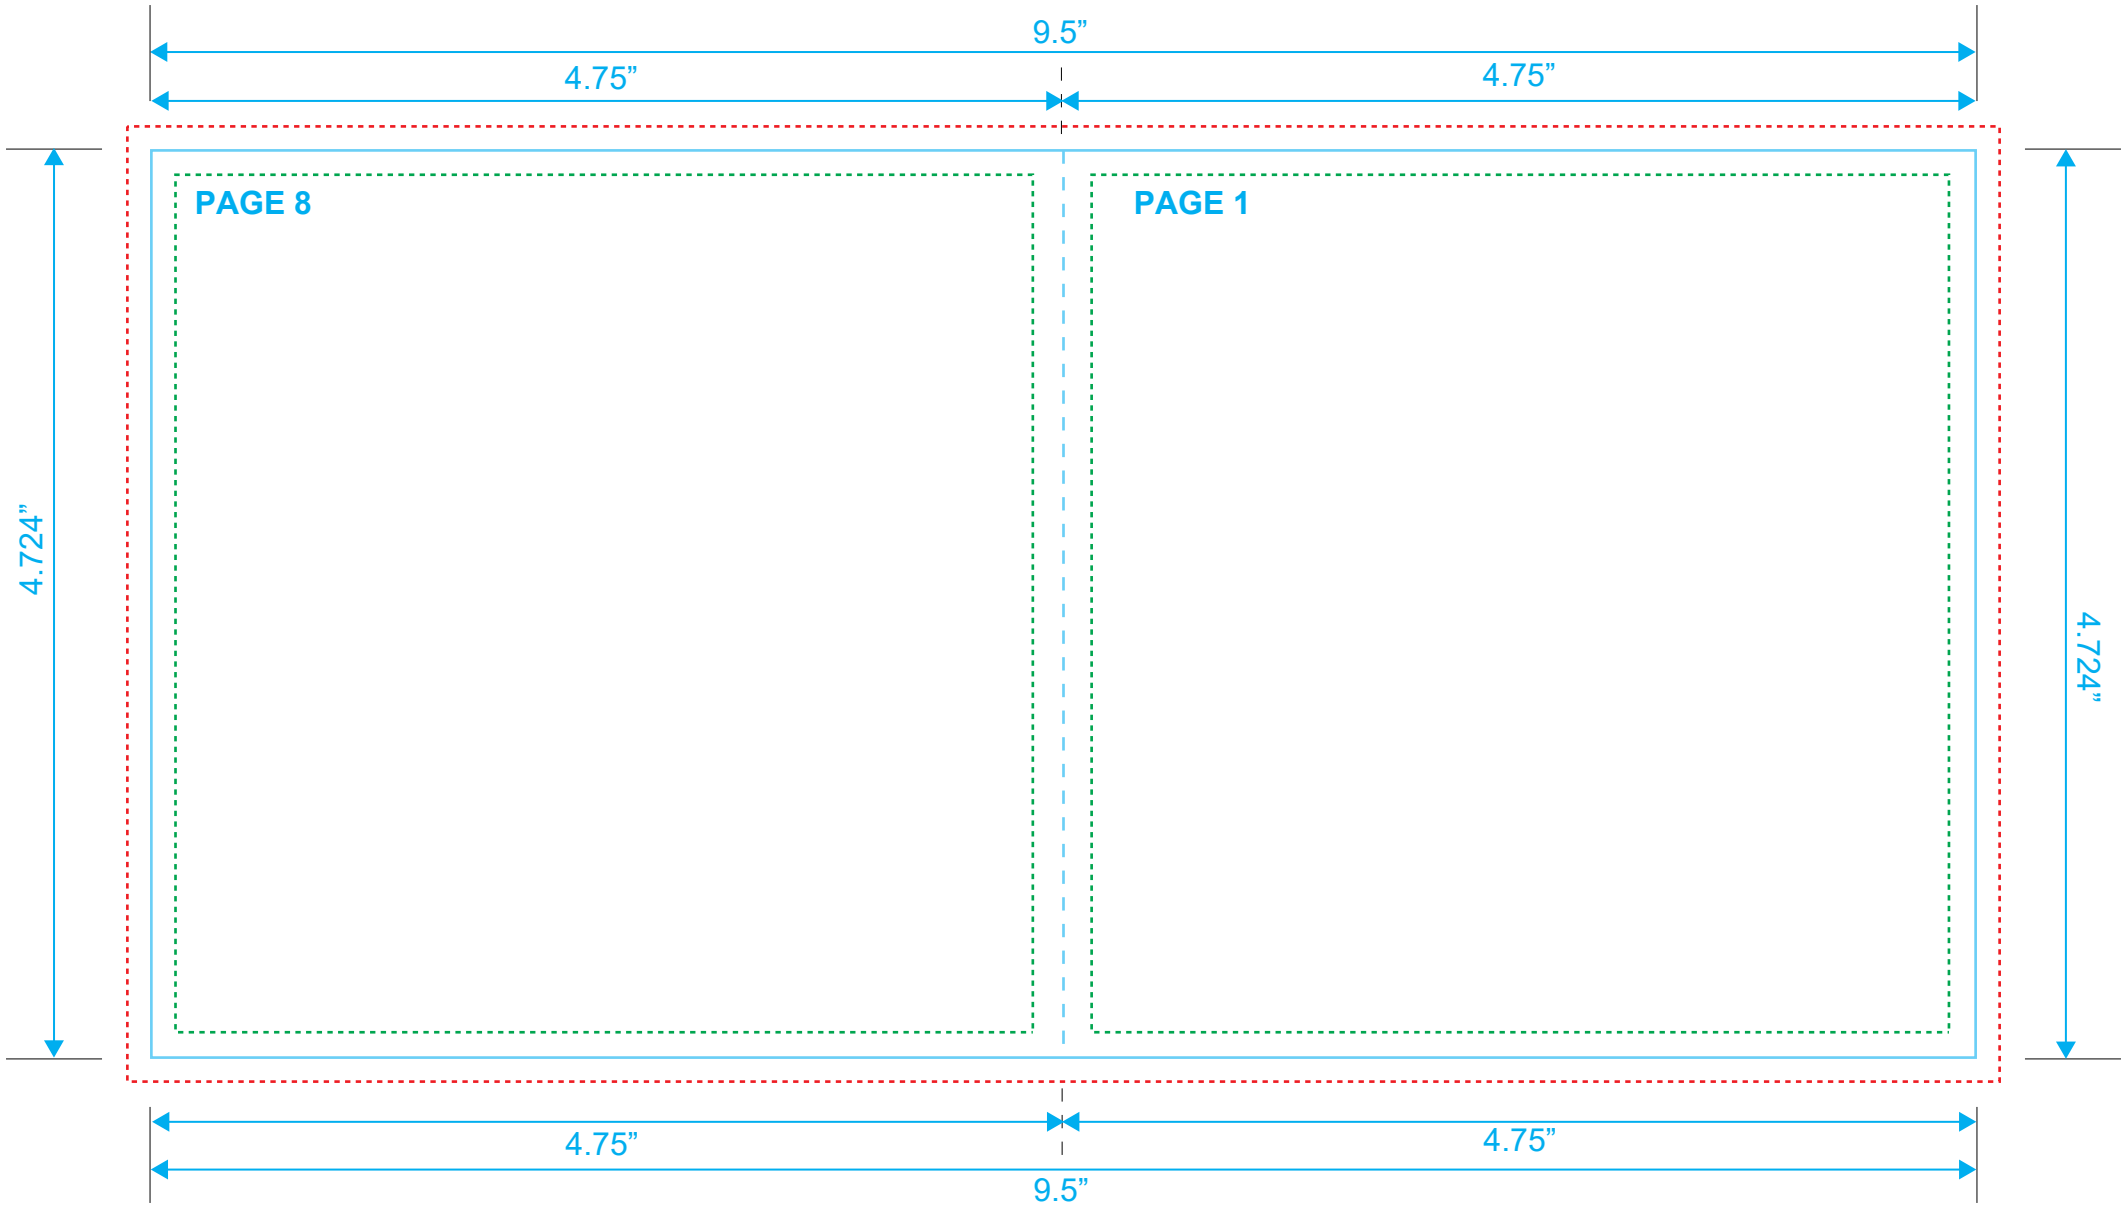

BOOKLET
Reference: 8 Pages
Style: 2 Panel
Size: 9.5" x 4.724"

Type Safety
Bleed Line
Crop Line _____

BOOKLET
Reference: 8 Pages
Style: 2 Panel
Size: 9.5" x 4.724"

Type Safety
Bleed Line
Crop Line _____

BOOKLET
Reference: 8 Pages
Style: 2 Panel
Size: 9.5" x 4.724"

Type Safety
Bleed Line
Crop Line _____

BOOKLET
Reference: 8 Pages
Style: 2 Panel
Size: 9.5" x 4.724"

Type Safety
Bleed Line
Crop Line ———