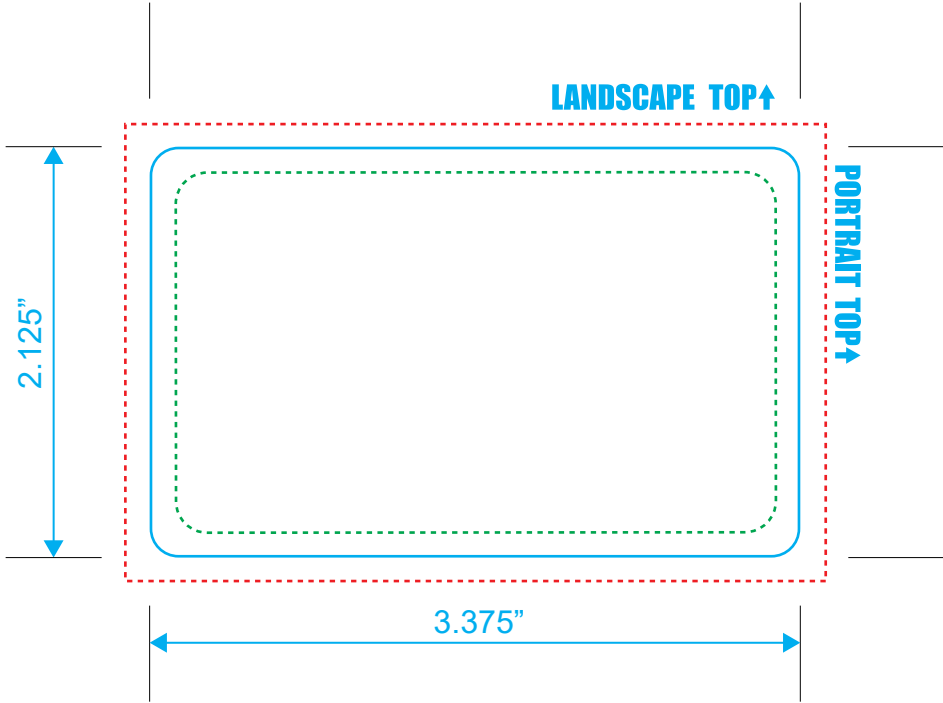

iSong - CR80 Card - Front

Reference: Plastic or Board

Style: CR80

Size: 3.375" x 2.125"