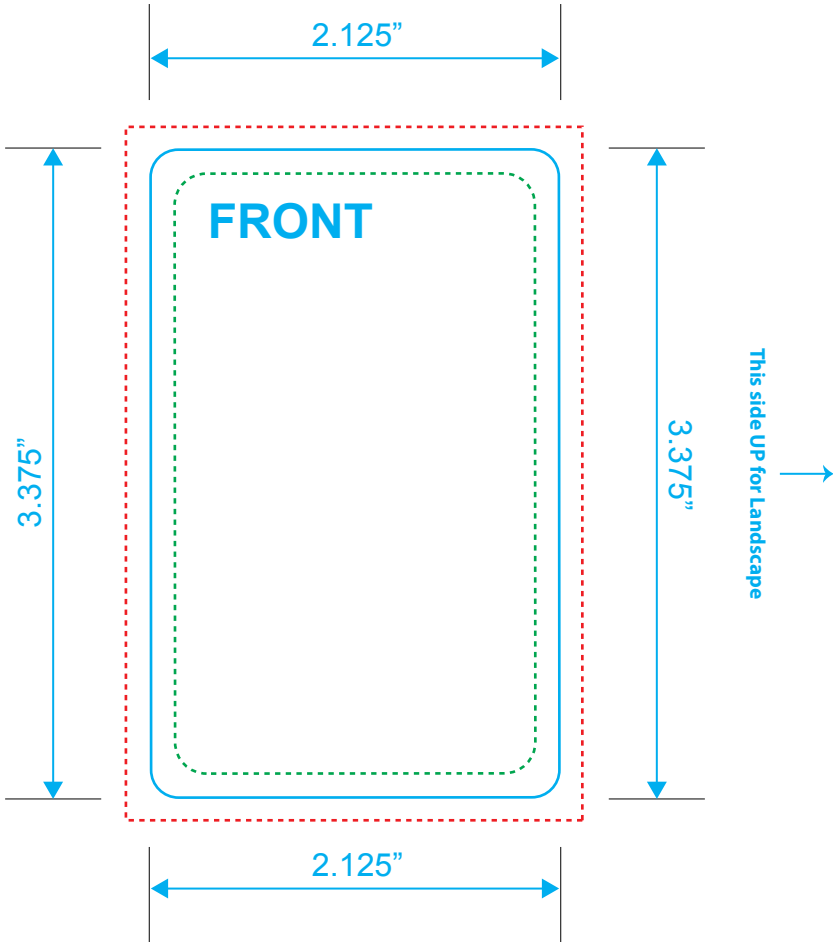

# CR80 Key Card

Reference: Plastic  
Style: Magnetic Strip  
Size: 2.125" x 3.375"

Type Safety .....  
Bleed Line .....  
Crop Line \_\_\_\_\_

# CR80 Key Card

Reference: Plastic

Style: Magnetic Strip

Size: 2.125" x 3.375"

Type Safety ..... (green dashed line)

Bleed Line ..... (red dashed line)

Crop Line \_\_\_\_\_ (blue solid line)